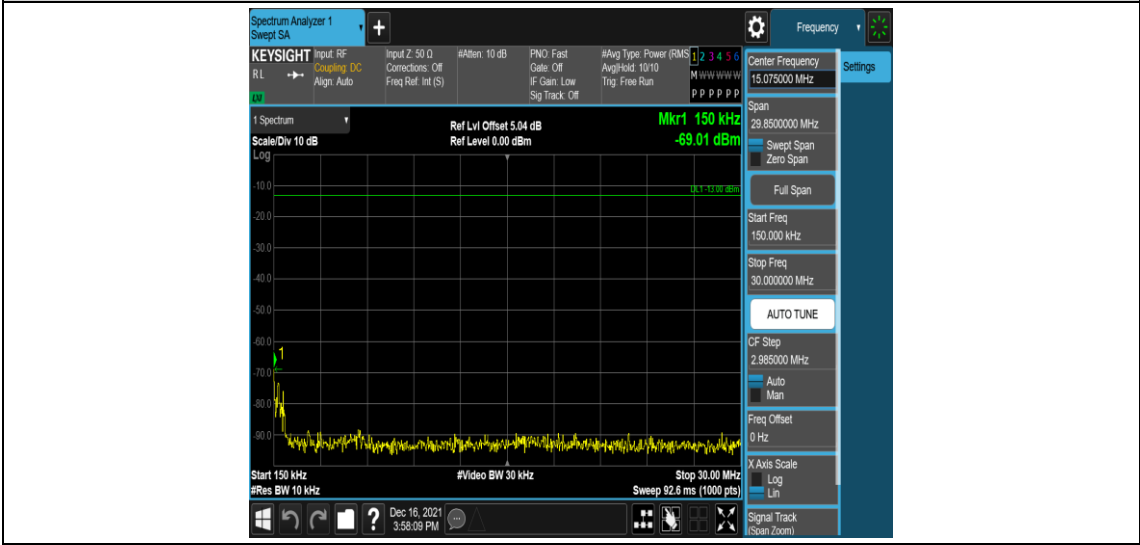

Band66-15MHz-16QAM-132322-1RB#0-Range4:1000~10000MHz

Band66-15MHz-16QAM-132597-1RB#0-Range1:0.009~0.15MHz

Band66-15MHz-16QAM-132597-1RB#0-Range2:0.15~30MHz

Band66-15MHz-16QAM-132597-1RB#0-Range3:30~1000MHz