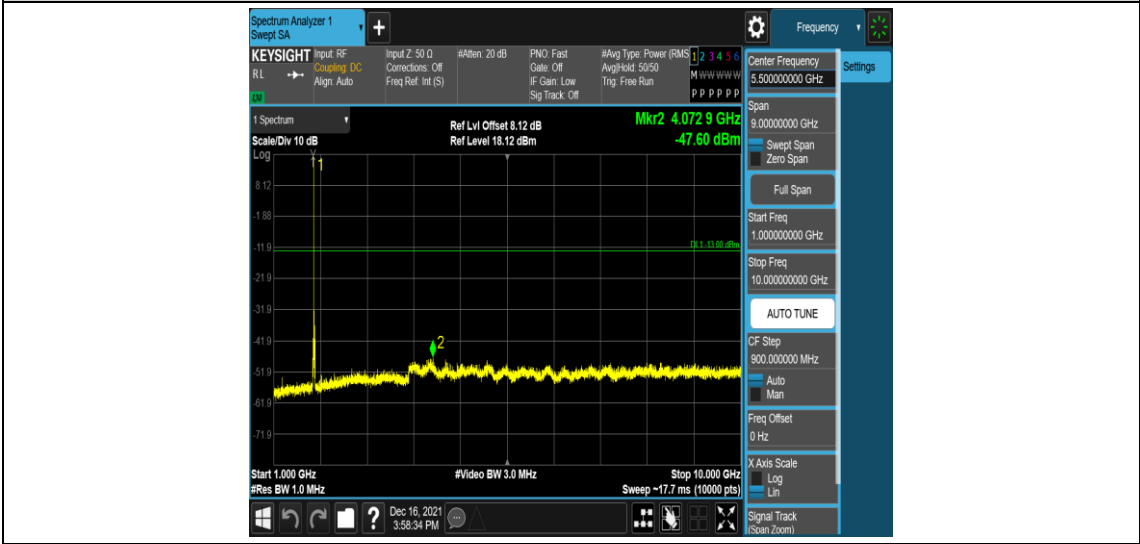

Band66-15MHz-16QAM-132322-1RB#0-Range4:1000~10000MHz

Band66-15MHz-16QAM-132597-1RB#0-Range1:0.009~0.15MHz

Band66-15MHz-16QAM-132597-1RB#0-Range2:0.15~30MHz

Band66-15MHz-16QAM-132597-1RB#0-Range3:30~1000MHz