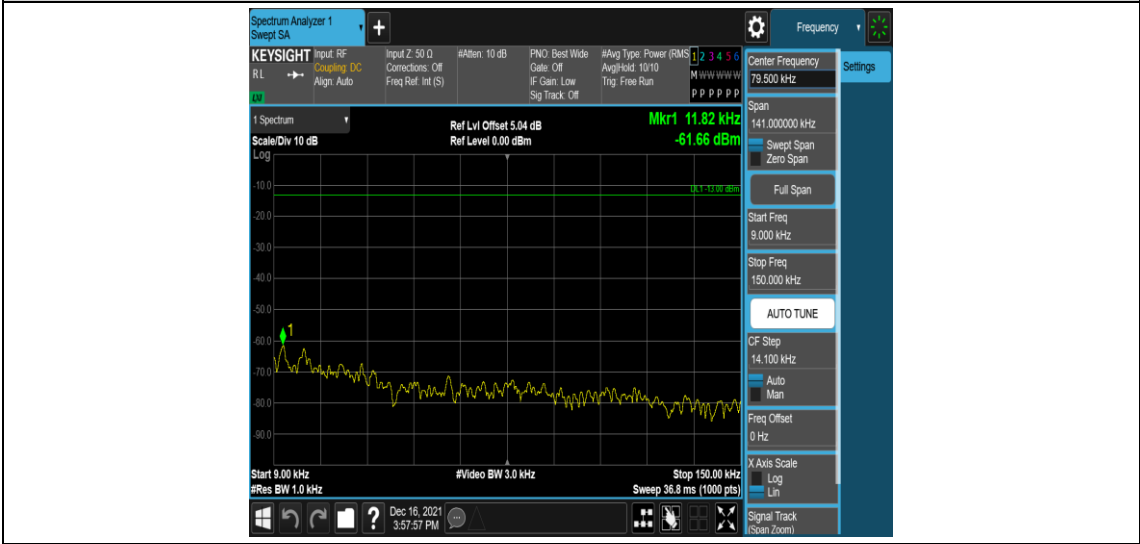

Band66-15MHz-16QAM-132322-1RB#0-Range4:1000~10000MHz

Band66-15MHz-16QAM-132597-1RB#0-Range1:0.009~0.15MHz

Band66-15MHz-16QAM-132597-1RB#0-Range2:0.15~30MHz

Band66-15MHz-16QAM-132597-1RB#0-Range3:30~1000MHz