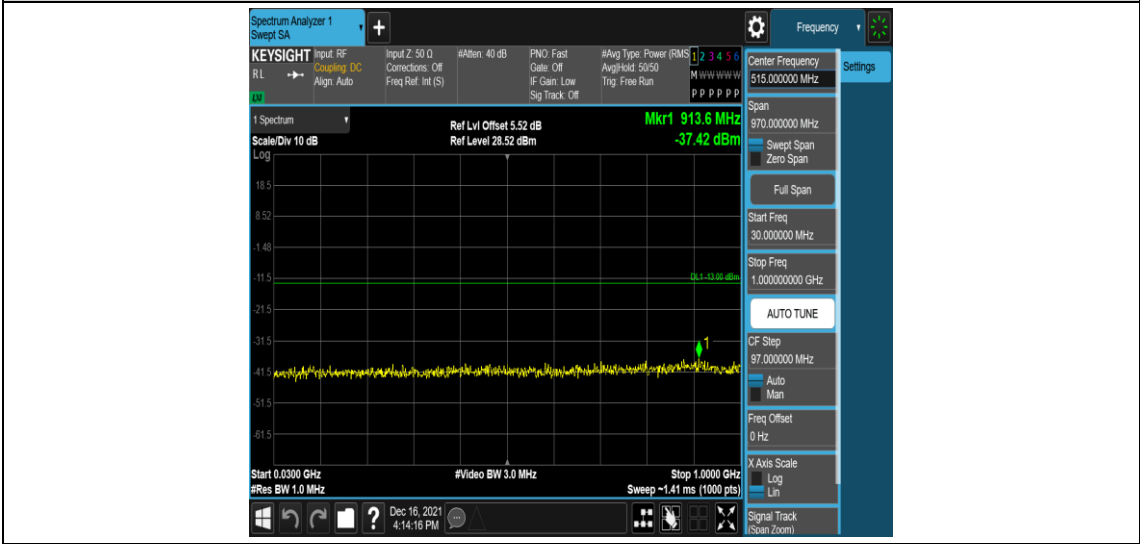

Band66-20MHz-QPSK-132072-1RB#0-Range3:30~1000MHz