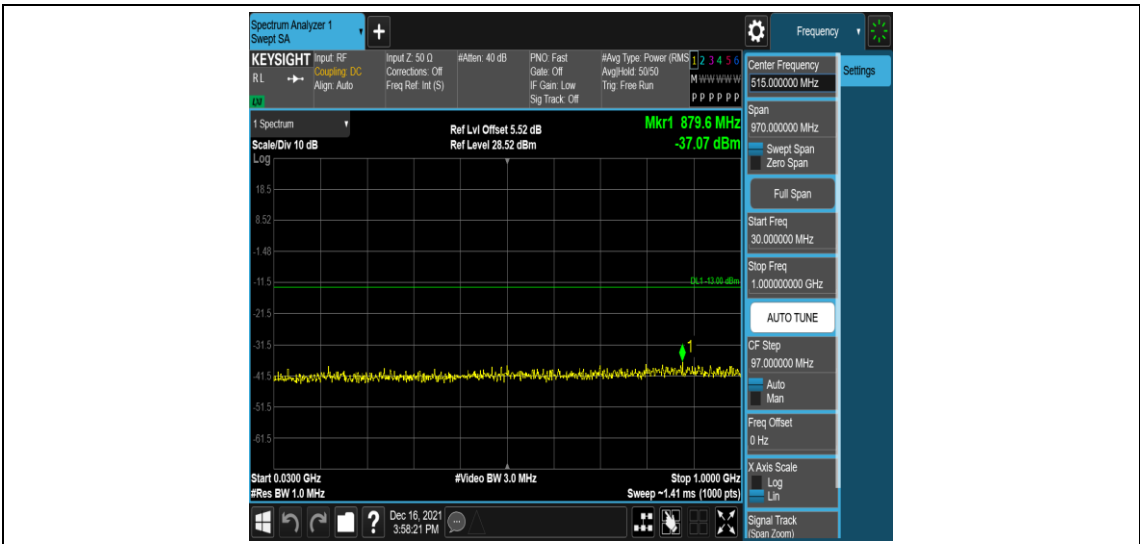

Band66-15MHz-16QAM-132322-1RB#0-Range4:1000~10000MHz

Band66-15MHz-16QAM-132597-1RB#0-Range1:0.009~0.15MHz

Band66-15MHz-16QAM-132597-1RB#0-Range2:0.15~30MHz

Band66-15MHz-16QAM-132597-1RB#0-Range3:30~1000MHz