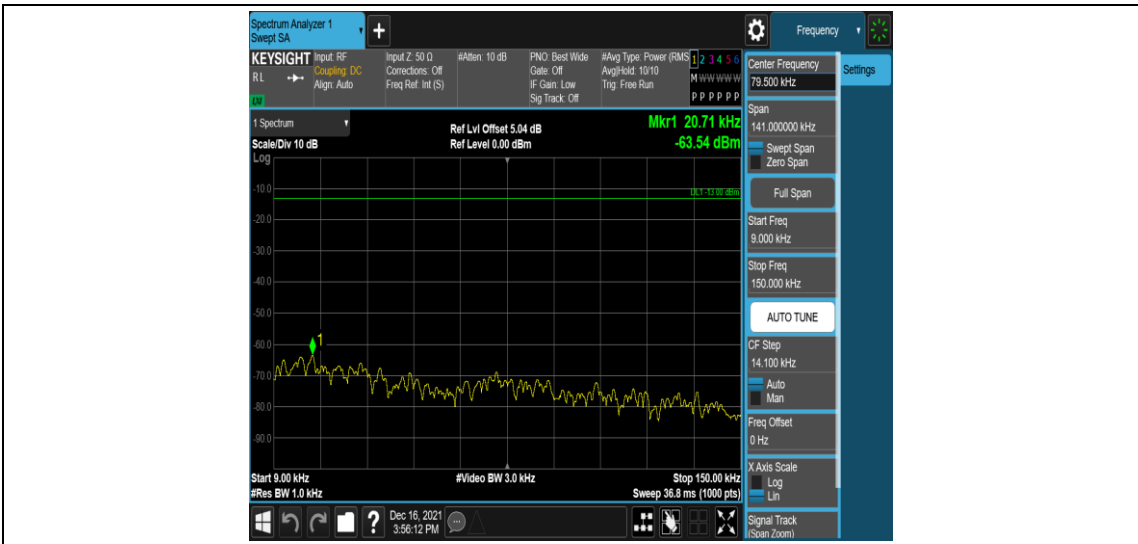

Band66-15MHz-QPSK-132597-1RB#0-Range4:1000~10000MHz

Band66-15MHz-16QAM-132047-1RB#0-Range1:0.009~0.15MHz

Band66-15MHz-16QAM-132047-1RB#0-Range2:0.15~30MHz

Band66-15MHz-16QAM-132047-1RB#0-Range3:30~1000MHz

Band66-15MHz-16QAM-132047-1RB#0-Range4:1000~10000MHz

Band66-15MHz-16QAM-132322-1RB#0-Range1:0.009~0.15MHz

Band66-15MHz-16QAM-132322-1RB#0-Range2:0.15~30MHz

Band66-15MHz-16QAM-132322-1RB#0-Range3:30~1000MHz