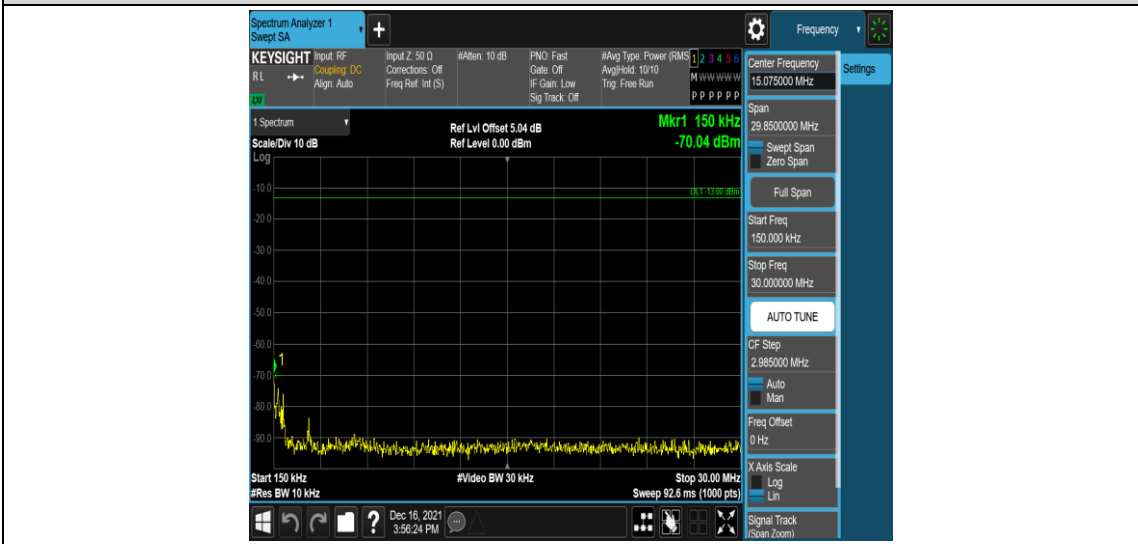

Band66-15MHz-16QAM-132322-1RB#0-Range1:0.009~0.15MHz

Band66-15MHz-16QAM-132322-1RB#0-Range2:0.15~30MHz