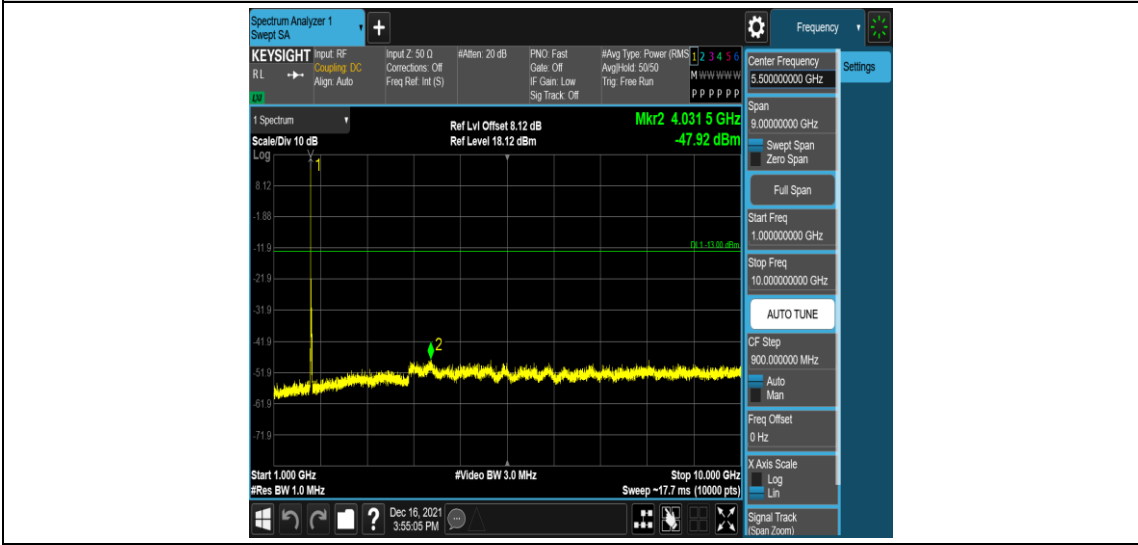

Band66-15MHz-QPSK-132597-1RB#0-Range4:1000~10000MHz

Band66-15MHz-16QAM-132047-1RB#0-Range1:0.009~0.15MHz

Band66-15MHz-16QAM-132047-1RB#0-Range2:0.15~30MHz

Band66-15MHz-16QAM-132047-1RB#0-Range3:30~1000MHz