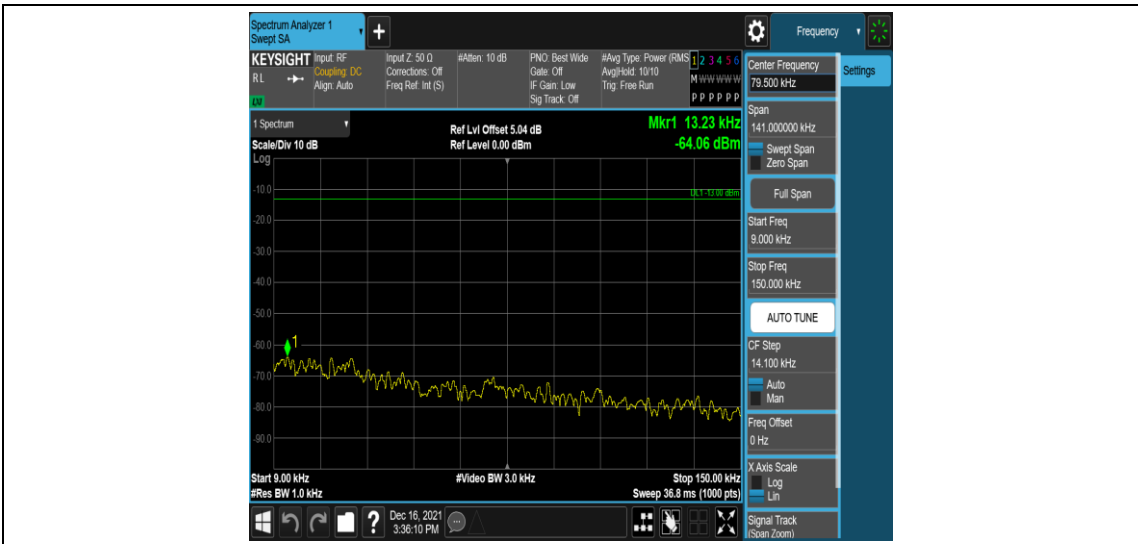

Band66-10MHz-16QAM-132022-1RB#0-Range4:1000~10000MHz

Band66-10MHz-16QAM-132322-1RB#0-Range1:0.009~0.15MHz