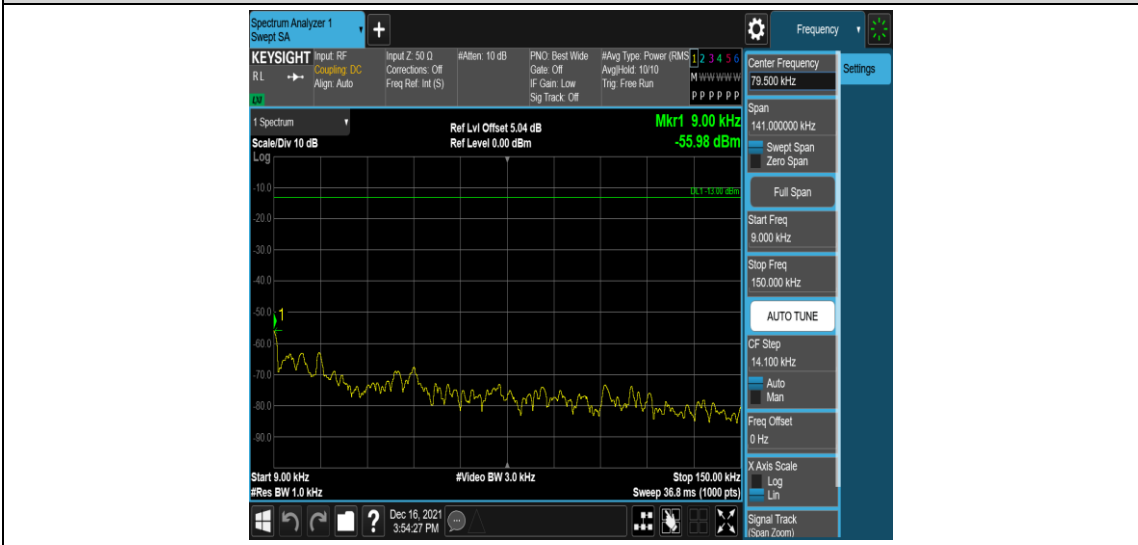

Band66-15MHz-QPSK-132322-1RB#0-Range3:30~1000MHz

Band66-15MHz-QPSK-132322-1RB#0-Range4:1000~10000MHz

Band66-15MHz-QPSK-132597-1RB#0-Range1:0.009~0.15MHz

Band66-15MHz-QPSK-132597-1RB#0-Range2:0.15~30MHz

Band66-15MHz-QPSK-132597-1RB#0-Range3:30~1000MHz

Band66-15MHz-QPSK-132597-1RB#0-Range4:1000~10000MHz

Band66-15MHz-16QAM-132047-1RB#0-Range1:0.009~0.15MHz

Band66-15MHz-16QAM-132047-1RB#0-Range2:0.15~30MHz

Band66-15MHz-16QAM-132047-1RB#0-Range3:30~1000MHz