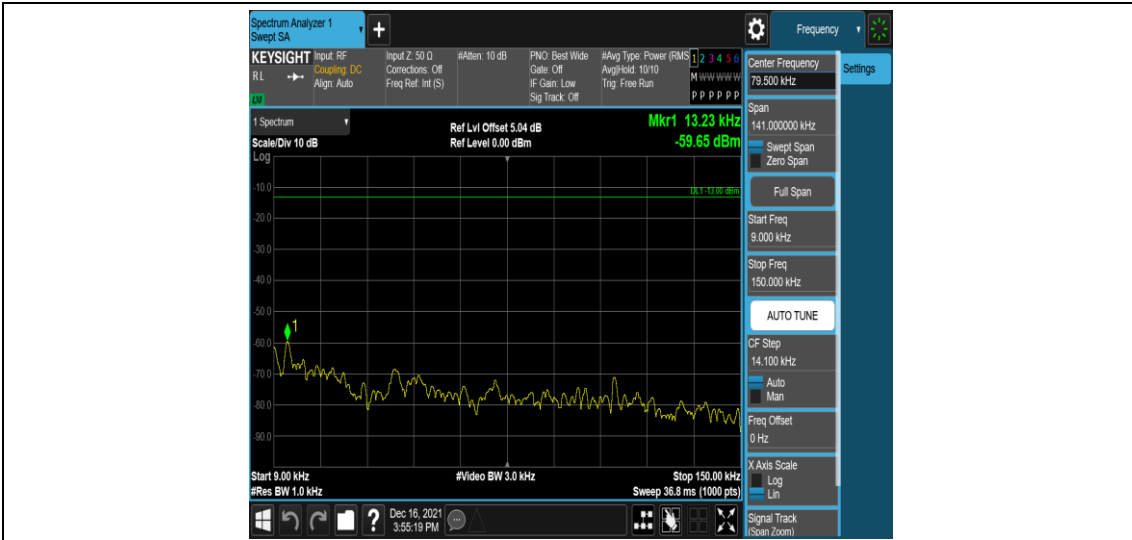

Band66-15MHz-QPSK-132047-1RB#0-Range4: 1000~10000MHz

Band66-15MHz-QPSK-132322-1RB#0-Range1:0.009~0.15MHz