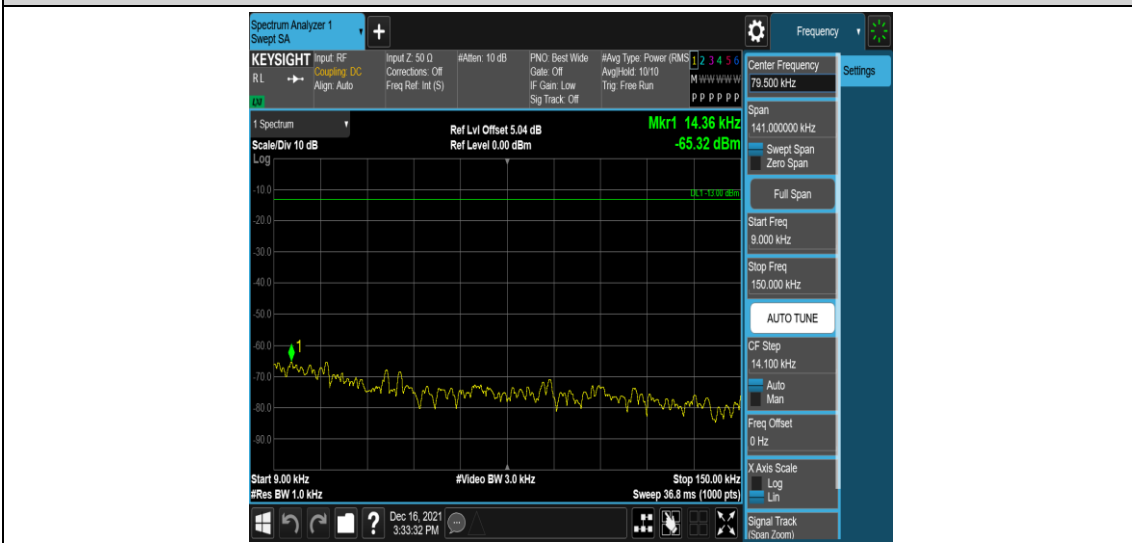

Band66-5MHz-16QAM-132647-1RB#0-Range4:1000~10000MHz

Band66-10MHz-QPSK-132022-1RB#0-Range1:0.009~0.15MHz