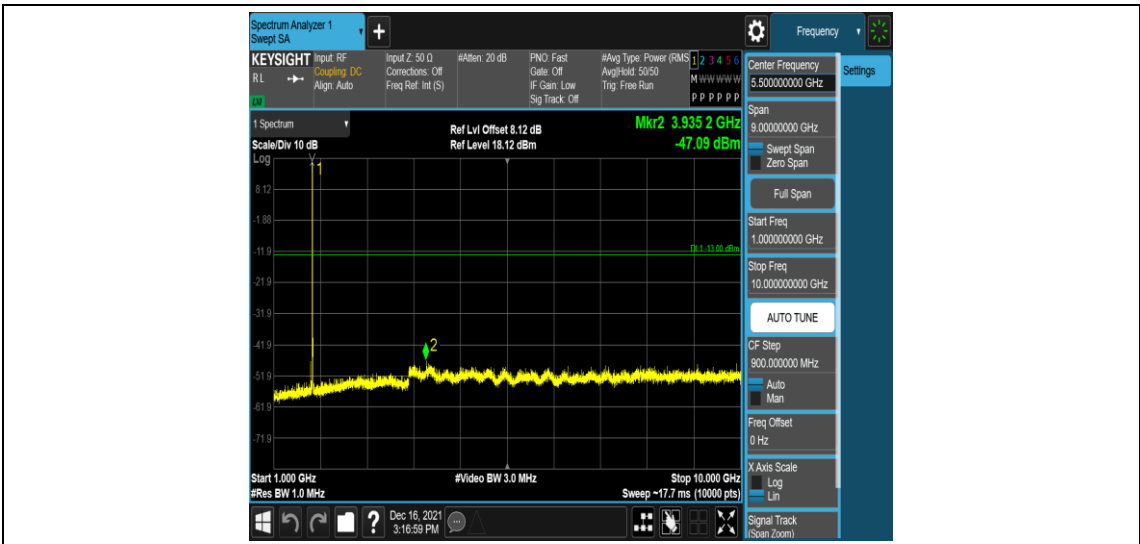

Band66-5MHz-16QAM-132322-1RB#0-Range3:30~1000MHz

Band66-5MHz-16QAM-132322-1RB#0-Range4: 1000~10000MHz