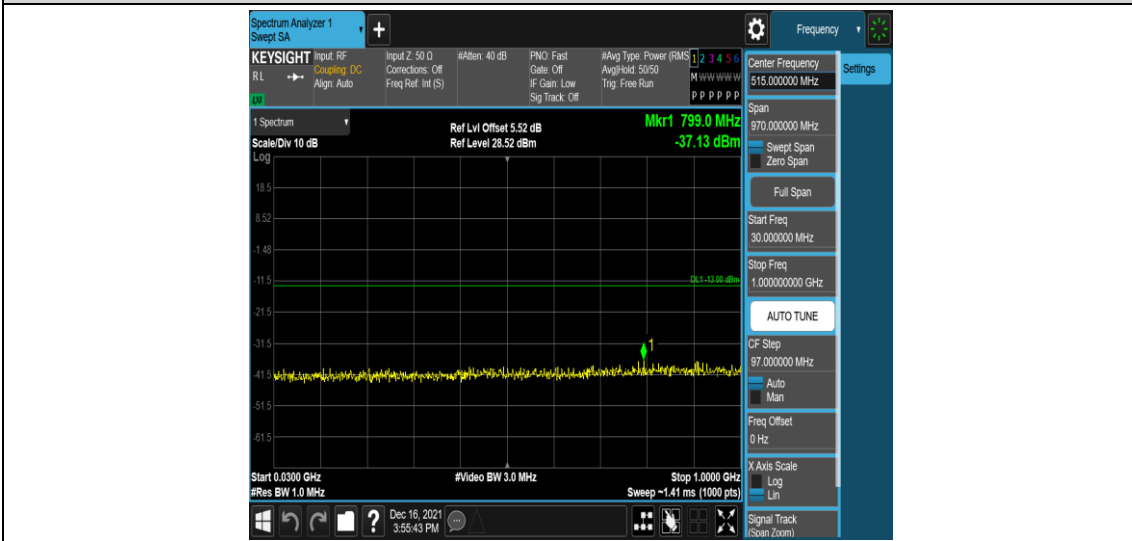

Band66-15MHz-QPSK-132047-1RB#0-Range2:0.15~30MHz

Band66-15MHz-QPSK-132047-1RB#0-Range3:30~1000MHz

Band66-15MHz-QPSK-132047-1RB#0-Range4: 1000~10000MHz

Band66-15MHz-QPSK-132322-1RB#0-Range1:0.009~0.15MHz

Band66-15MHz-QPSK-132322-1RB#0-Range2:0.15~30MHz