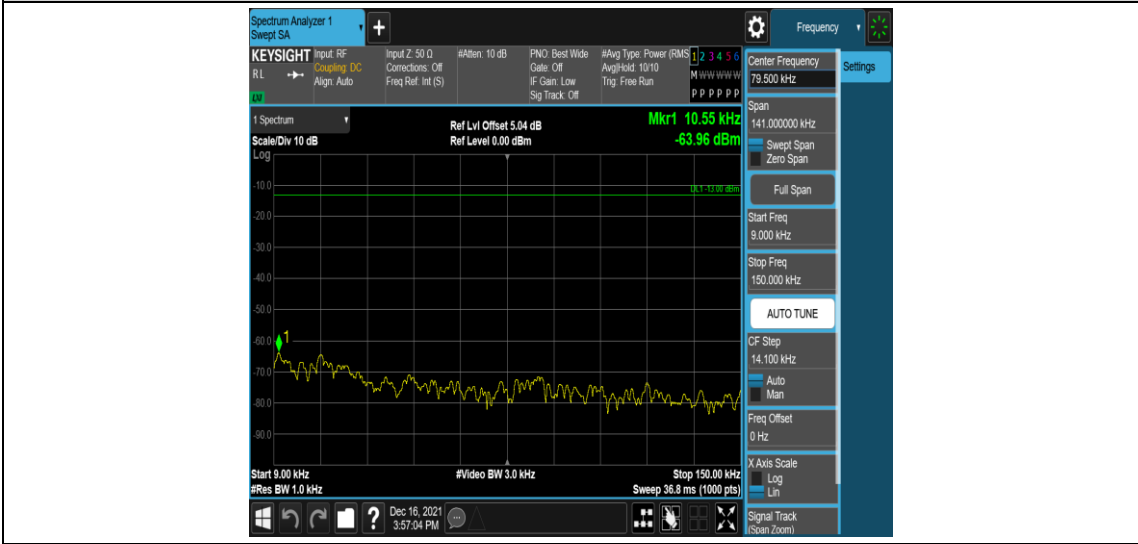

Band66-15MHz-QPSK-132322-1RB#0-Range4:1000~10000MHz

Band66-15MHz-QPSK-132597-1RB#0-Range1:0.009~0.15MHz