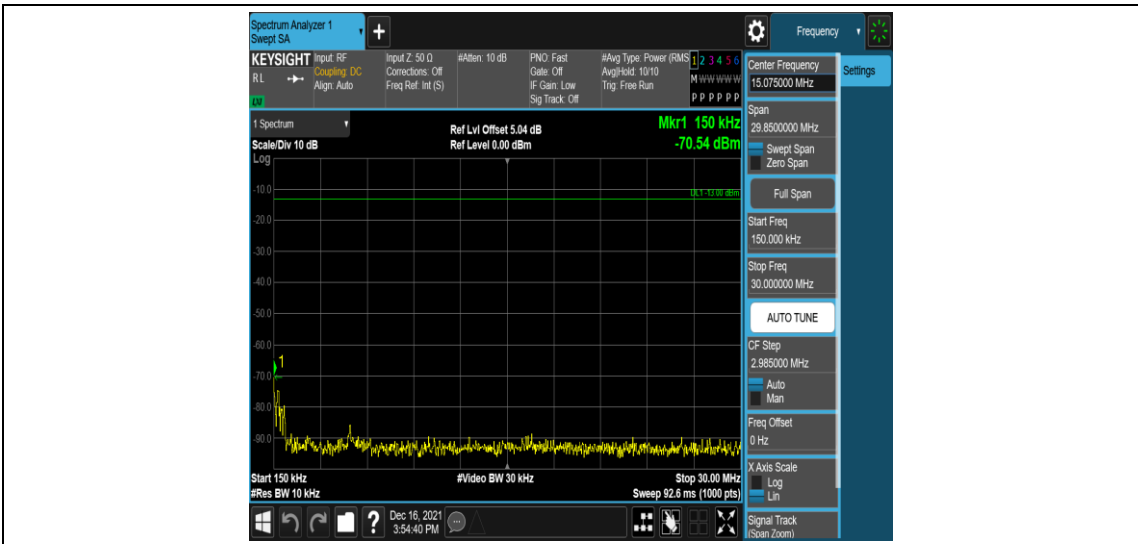

Band66-15MHz-16QAM-132047-1RB#0-Range1:0.009~0.15MHz

Band66-15MHz-16QAM-132047-1RB#0-Range2:0.15~30MHz