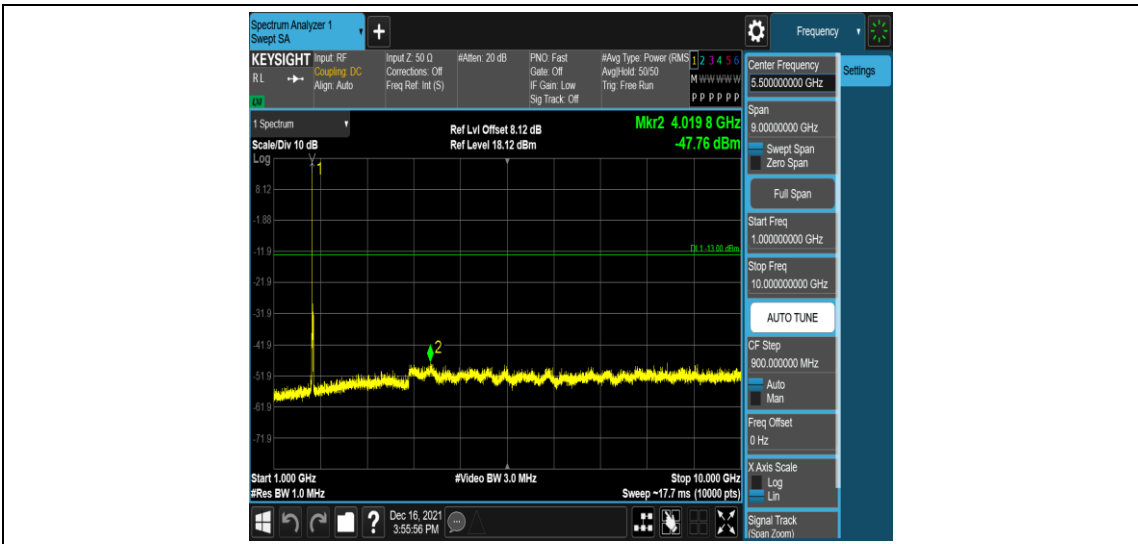

Band66-15MHz-QPSK-132322-1RB#0-Range3:30~1000MHz

Band66-15MHz-QPSK-132322-1RB#0-Range4:1000~10000MHz