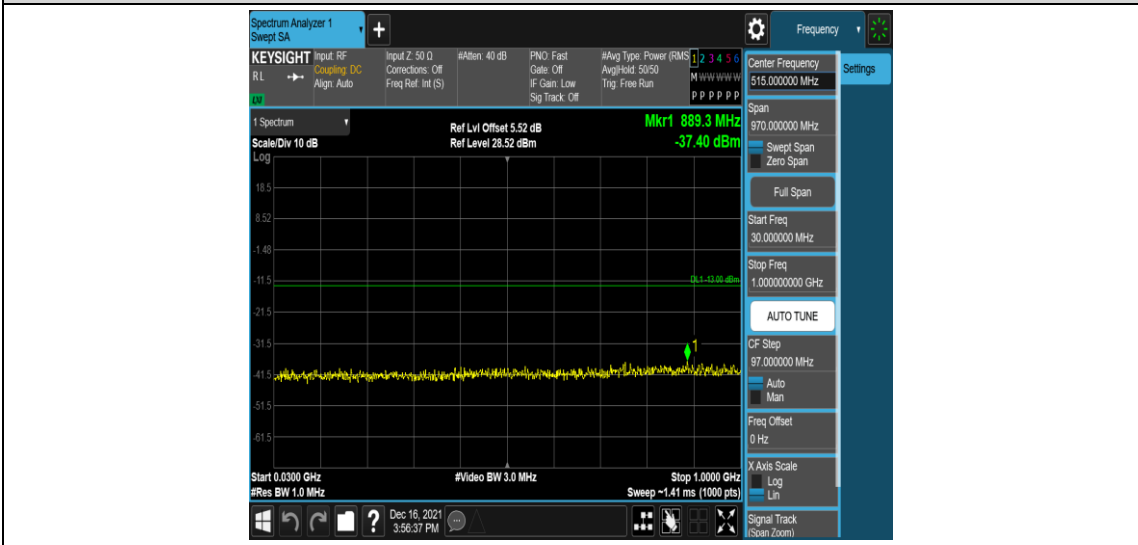

Band66-15MHz-16QAM-132322-1RB#0-Range2:0.15~30MHz

Band66-15MHz-16QAM-132322-1RB#0-Range3:30~1000MHz