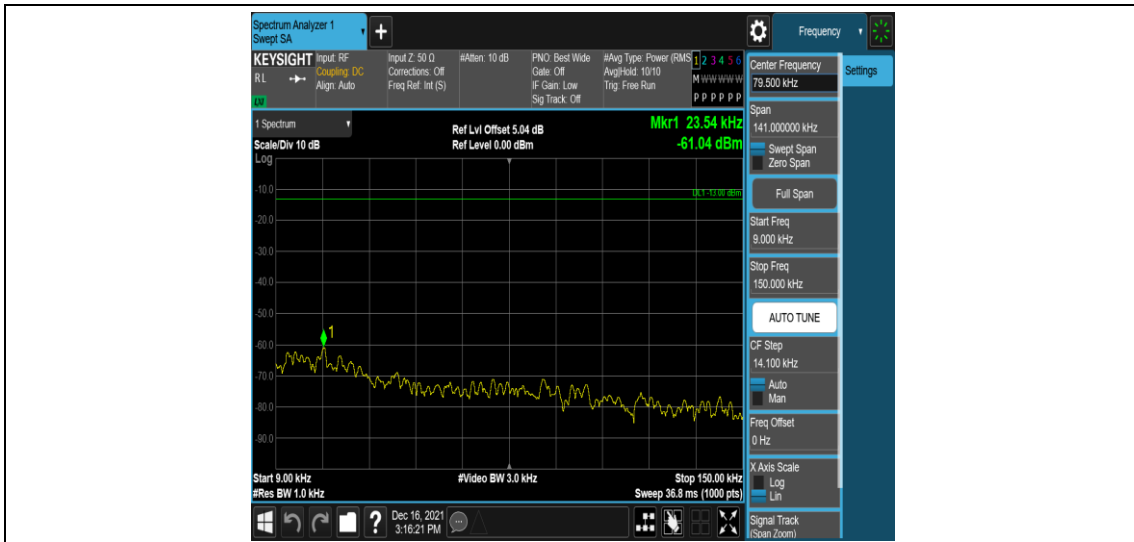

Band66-5MHz-16QAM-131997-1RB#0-Range1:0.009~0.15MHz

Band66-5MHz-16QAM-131997-1RB#0-Range2:0.15~30MHz

Band66-5MHz-16QAM-131997-1RB#0-Range3:30~1000MHz

Band66-5MHz-16QAM-131997-1RB#0-Range4:1000~10000MHz

Band66-5MHz-16QAM-132322-1RB#0-Range1:0.009~0.15MHz

Band66-5MHz-16QAM-132322-1RB#0-Range2:0.15~30MHz

Band66-5MHz-16QAM-132322-1RB#0-Range3:30~1000MHz

Band66-5MHz-16QAM-132322-1RB#0-Range4: 1000~10000MHz

Band66-5MHz-16QAM-132647-1RB#0-Range1:0.009~0.15MHz

Band66-5MHz-16QAM-132647-1RB#0-Range2:0.15~30MHz