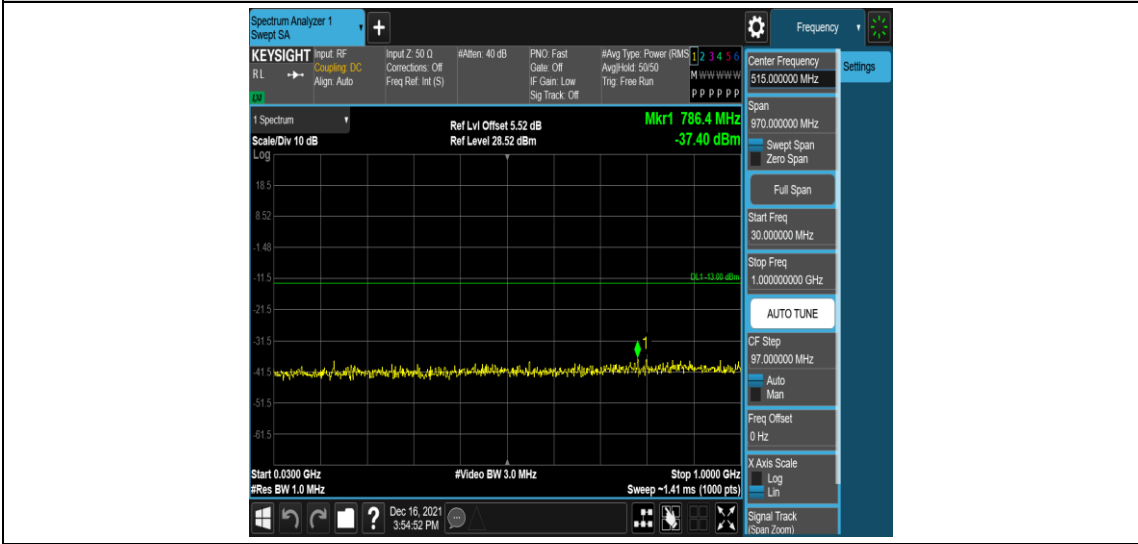

Band66-15MHz-16QAM-132047-1RB#0-Range2:0.15~30MHz

Band66-15MHz-16QAM-132047-1RB#0-Range3:30~1000MHz