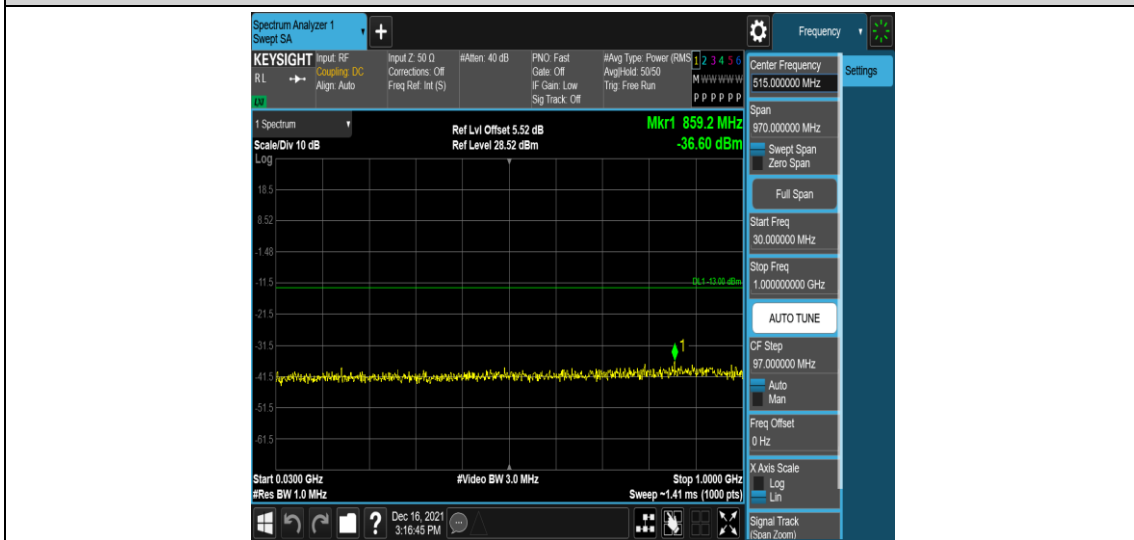

Band66-5MHz-16QAM-132322-1RB#0-Range2:0.15~30MHz

Band66-5MHz-16QAM-132322-1RB#0-Range3:30~1000MHz