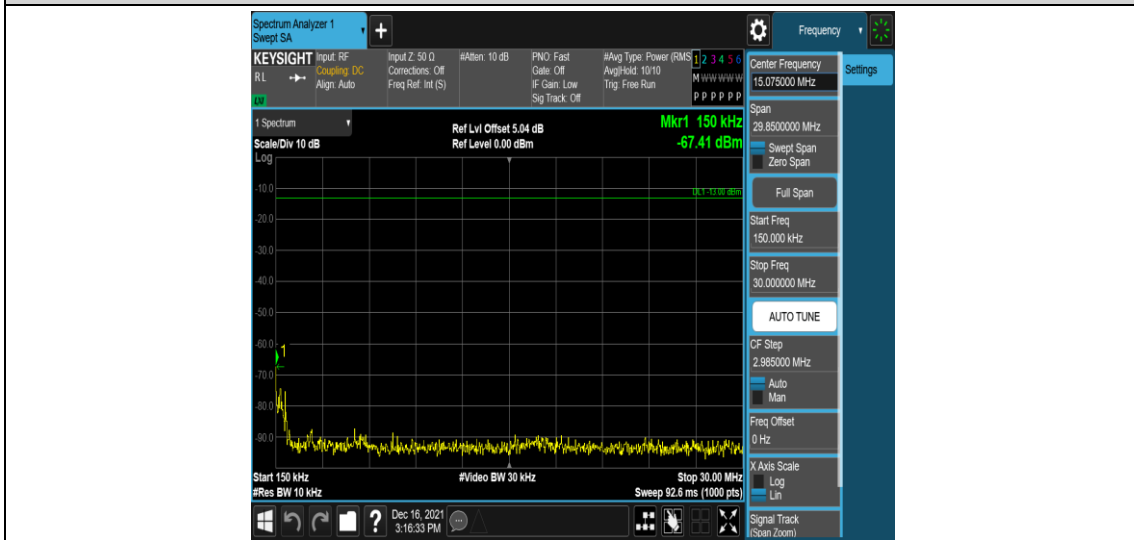

Band66-5MHz-16QAM-131997-1RB#0-Range1:0.009~0.15MHz

Band66-5MHz-16QAM-131997-1RB#0-Range2:0.15~30MHz

Band66-5MHz-16QAM-131997-1RB#0-Range3:30~1000MHz

Band66-5MHz-16QAM-131997-1RB#0-Range4:1000~10000MHz

Band66-5MHz-16QAM-132322-1RB#0-Range1:0.009~0.15MHz

Band66-5MHz-16QAM-132322-1RB#0-Range2:0.15~30MHz

Band66-5MHz-16QAM-132322-1RB#0-Range3:30~1000MHz

Band66-5MHz-16QAM-132322-1RB#0-Range4: 1000~10000MHz

Band66-5MHz-16QAM-132647-1RB#0-Range1:0.009~0.15MHz

Band66-5MHz-16QAM-132647-1RB#0-Range2:0.15~30MHz