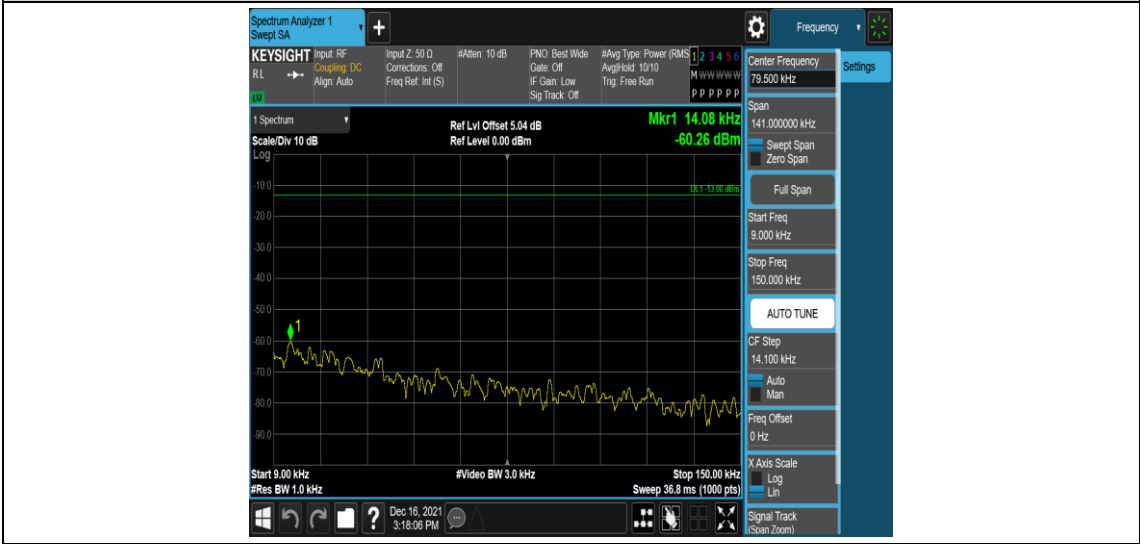

Band66-5MHz-16QAM-131997-1RB#0-Range1:0.009~0.15MHz

Band66-5MHz-16QAM-131997-1RB#0-Range2:0.15~30MHz

Band66-5MHz-16QAM-131997-1RB#0-Range3:30~1000MHz

Band66-5MHz-16QAM-131997-1RB#0-Range4:1000~10000MHz

Band66-5MHz-16QAM-132322-1RB#0-Range1:0.009~0.15MHz

Band66-5MHz-16QAM-132322-1RB#0-Range2:0.15~30MHz

Band66-5MHz-16QAM-132322-1RB#0-Range3:30~1000MHz

Band66-5MHz-16QAM-132322-1RB#0-Range4: 1000~10000MHz

Band66-5MHz-16QAM-132647-1RB#0-Range1:0.009~0.15MHz

Band66-5MHz-16QAM-132647-1RB#0-Range2:0.15~30MHz