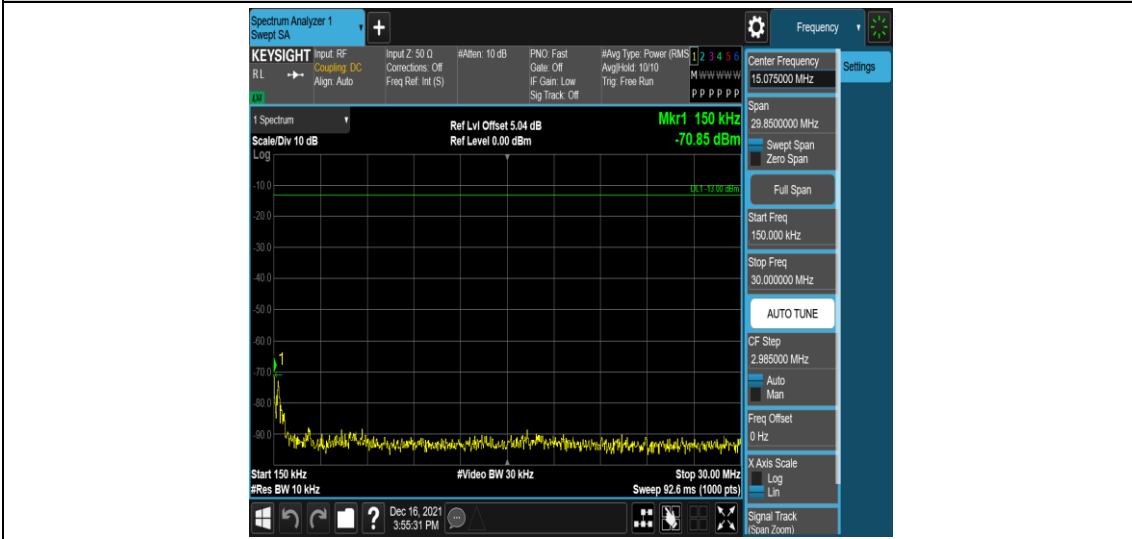

Band66-15MHz-QPSK-132047-1RB#0-Range2:0.15~30MHz

Band66-15MHz-QPSK-132047-1RB#0-Range3:30~1000MHz

Band66-15MHz-QPSK-132047-1RB#0-Range4: 1000~10000MHz

Band66-15MHz-QPSK-132322-1RB#0-Range1:0.009~0.15MHz

Band66-15MHz-QPSK-132322-1RB#0-Range2:0.15~30MHz