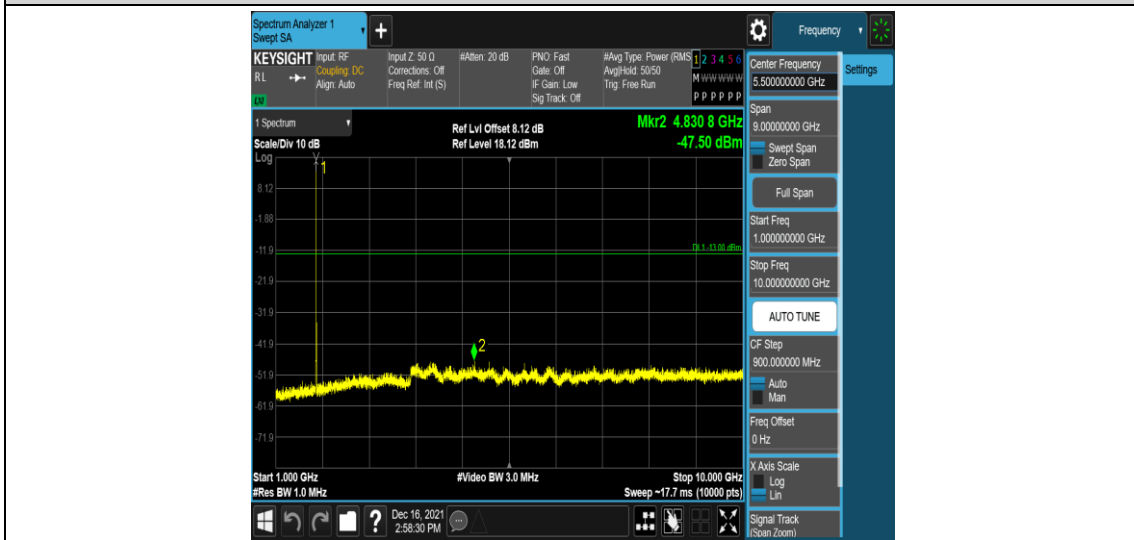

Band66-3MHz-16QAM-132657-1RB#0-Range3:30~1000MHz

Band66-3MHz-16QAM-132657-1RB#0-Range4:1000~10000MHz