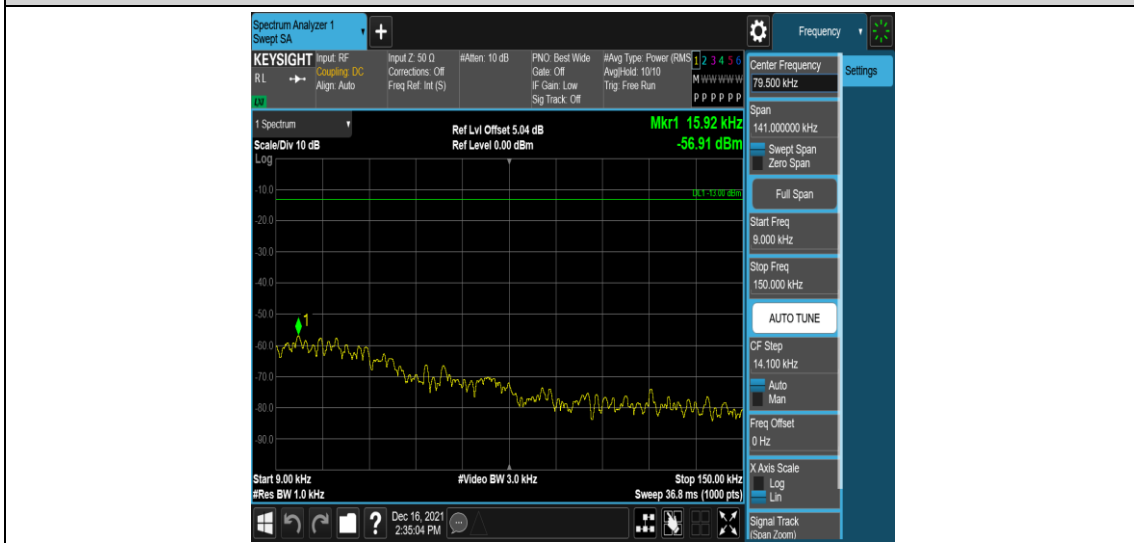

Band66-1.4MHz-QPSK-132665-1RB#0-Range4:1000~10000MHz

Band66-1.4MHz-16QAM-131979-1RB#0-Range1:0.009~0.15MHz