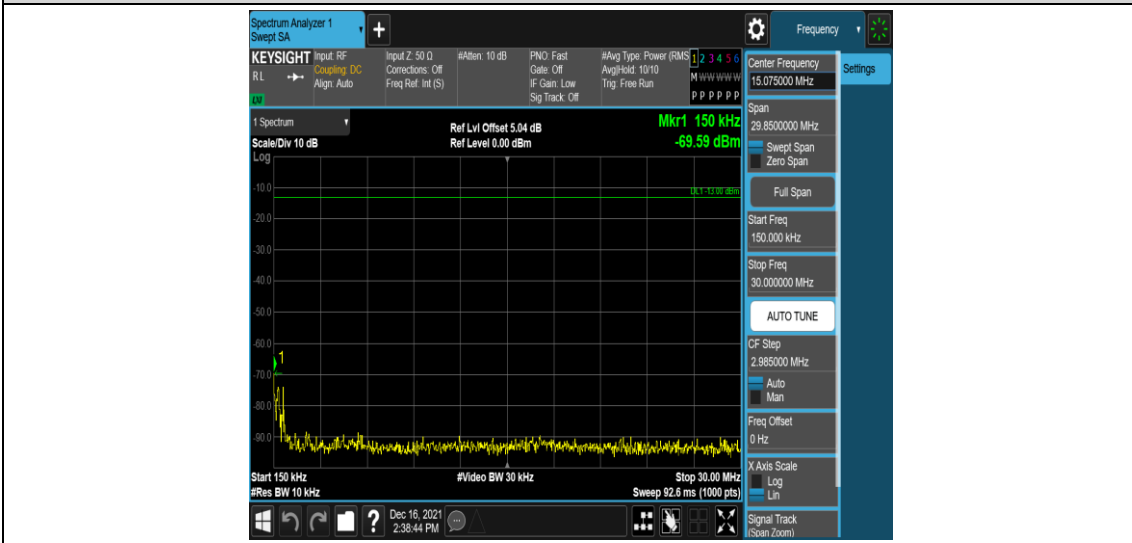

Band66-1.4MHz-16QAM-132322-1RB#0-Range2:0.15~30MHz

Band66-1.4MHz-16QAM-132322-1RB#0-Range3:30~1000MHz

Band66-1.4MHz-16QAM-132322-1RB#0-Range4:1000~10000MHz

Band66-1.4MHz-16QAM-132665-1RB#0-Range1:0.009~0.15MHz