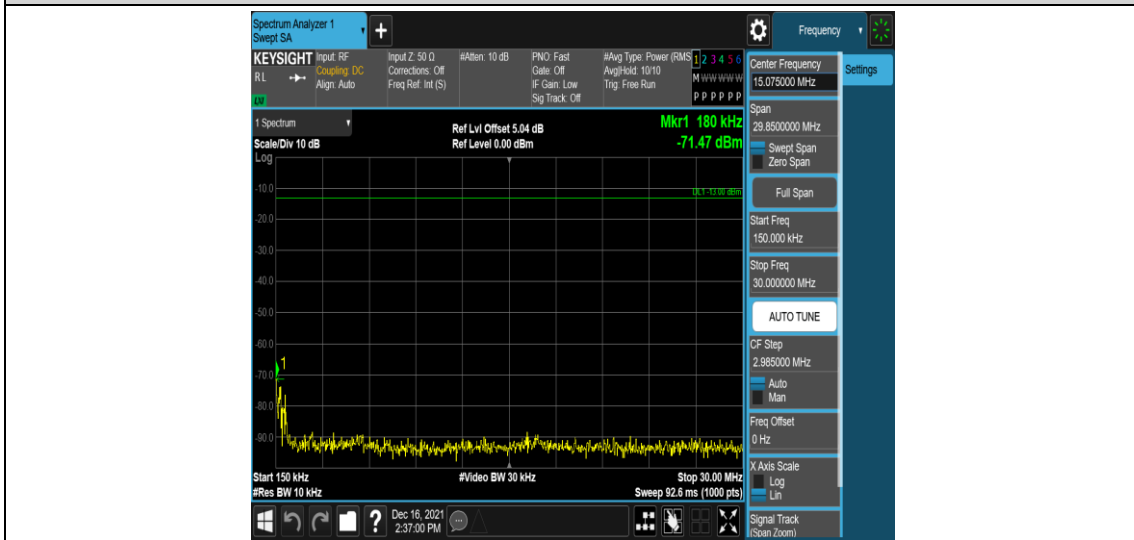

Band66-1.4MHz-16QAM-131979-1RB#0-Range2:0.15~30MHz

Band66-1.4MHz-16QAM-131979-1RB#0-Range3:30~1000MHz

Band66-1.4MHz-16QAM-131979-1RB#0-Range4:1000~10000MHz

Band66-1.4MHz-16QAM-132322-1RB#0-Range1:0.009~0.15MHz