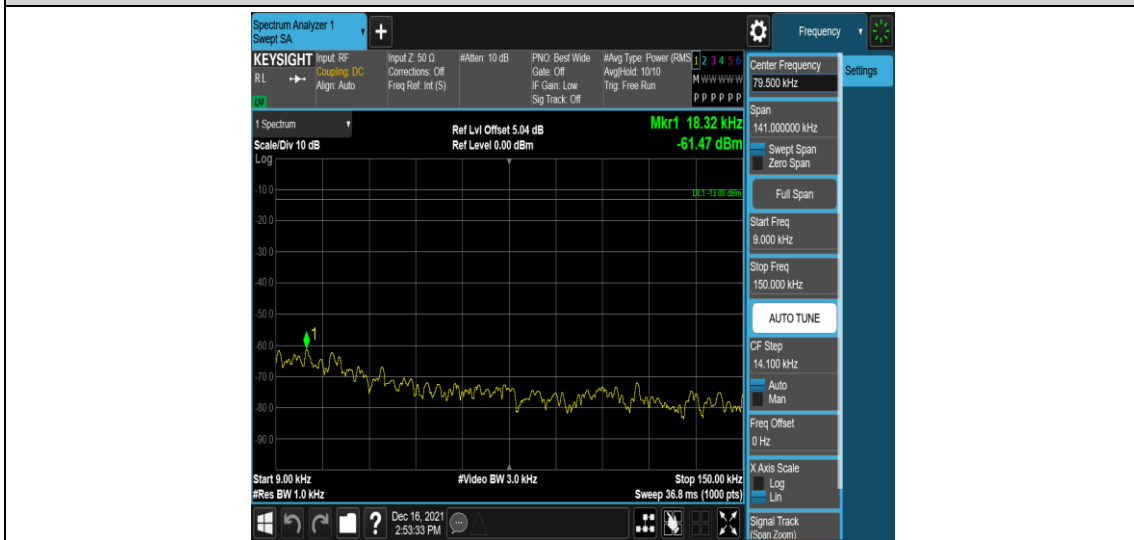

Band66-1.4MHz-16QAM-132665-1RB#0-Range4:1000~10000MHz

Band66-3MHz-QPSK-131987-1RB#0-Range1:0.009~0.15MHz