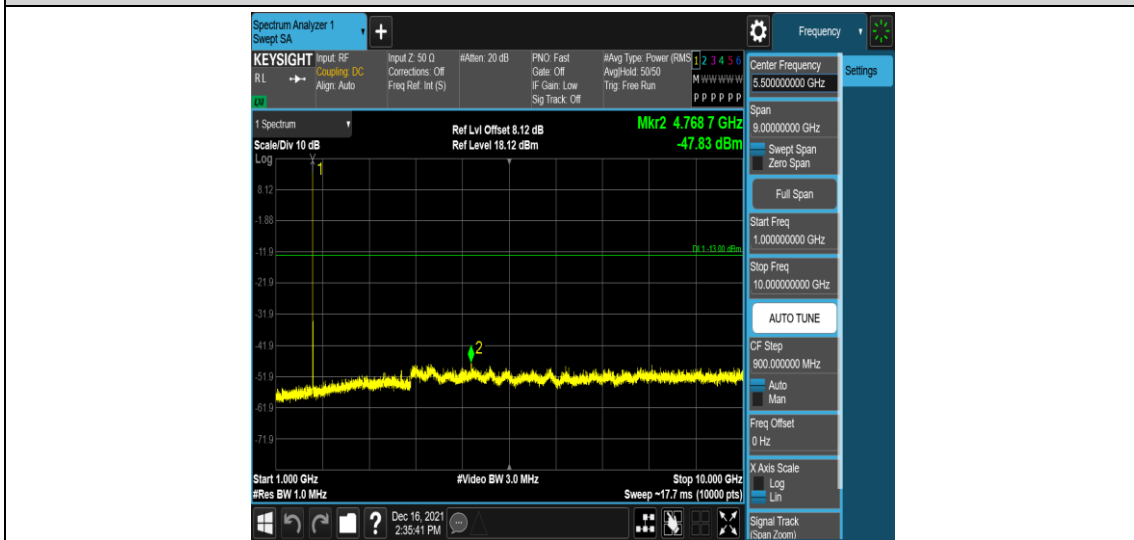

Band66-1.4MHz-16QAM-131979-1RB#0-Range3:30~1000MHz

Band66-1.4MHz-16QAM-131979-1RB#0-Range4:1000~10000MHz