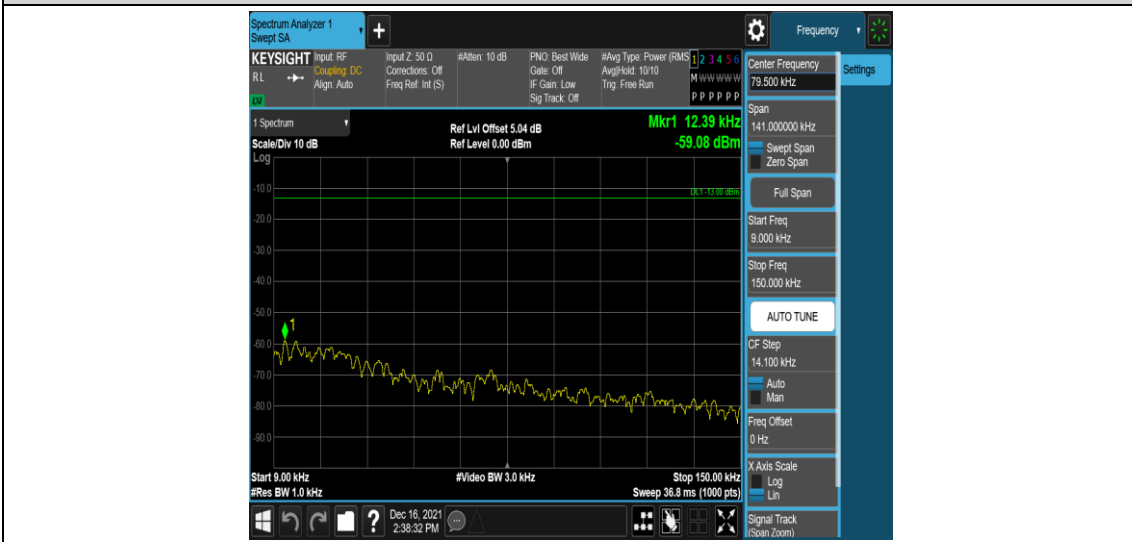

Band66-1.4MHz-16QAM-132322-1RB#0-Range4:1000~10000MHz

Band66-1.4MHz-16QAM-132665-1RB#0-Range1:0.009~0.15MHz