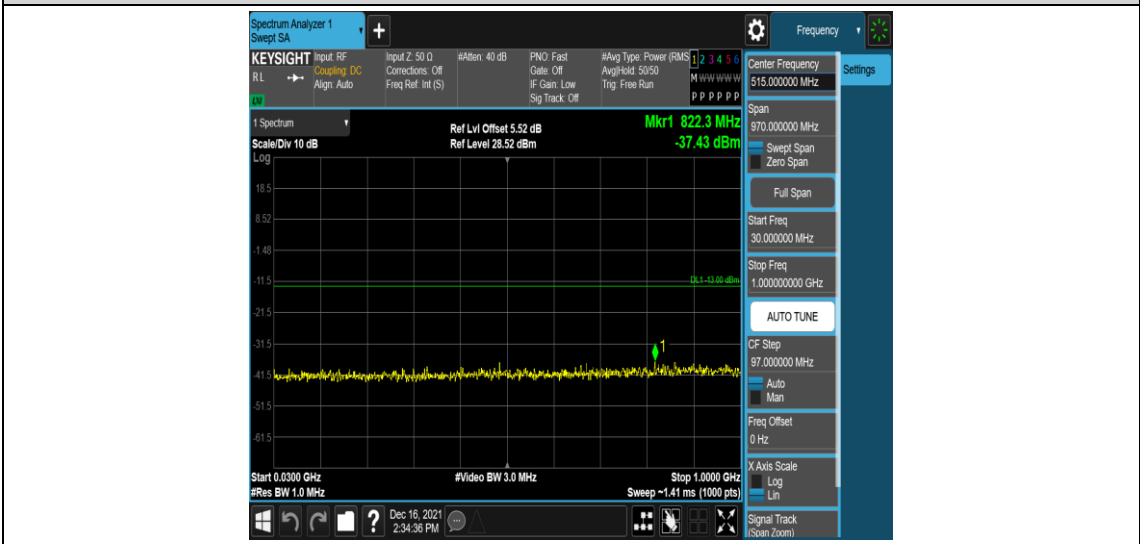

Band66-1.4MHz-QPSK-131979-1RB#0-Range2:0.15~30MHz

Band66-1.4MHz-QPSK-131979-1RB#0-Range3:30~100MHz