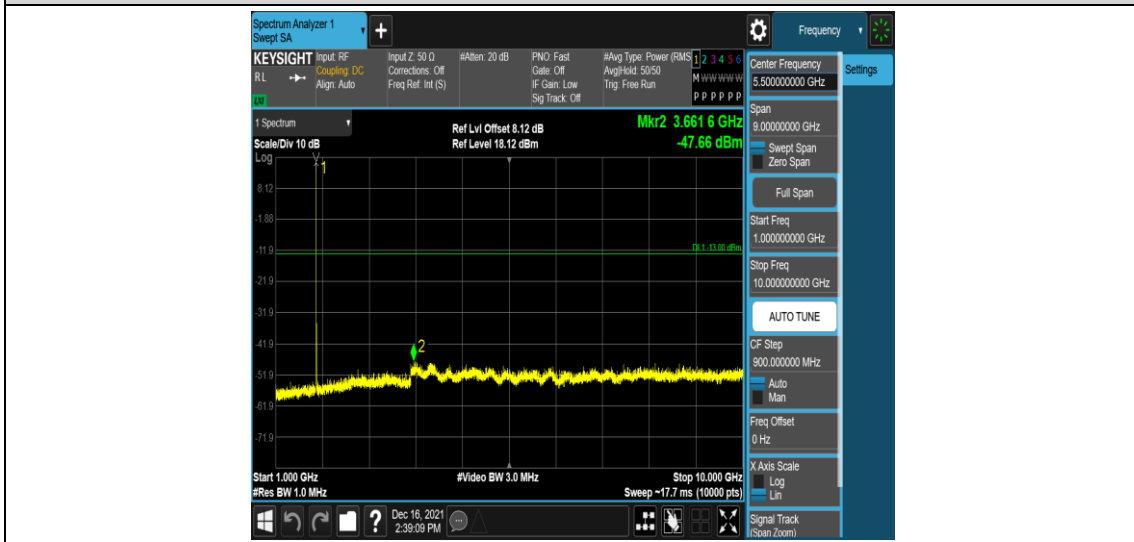

Band66-1.4MHz-16QAM-132665-1RB#0-Range3:30~1000MHz

Band66-1.4MHz-16QAM-132665-1RB#0-Range4:1000~10000MHz