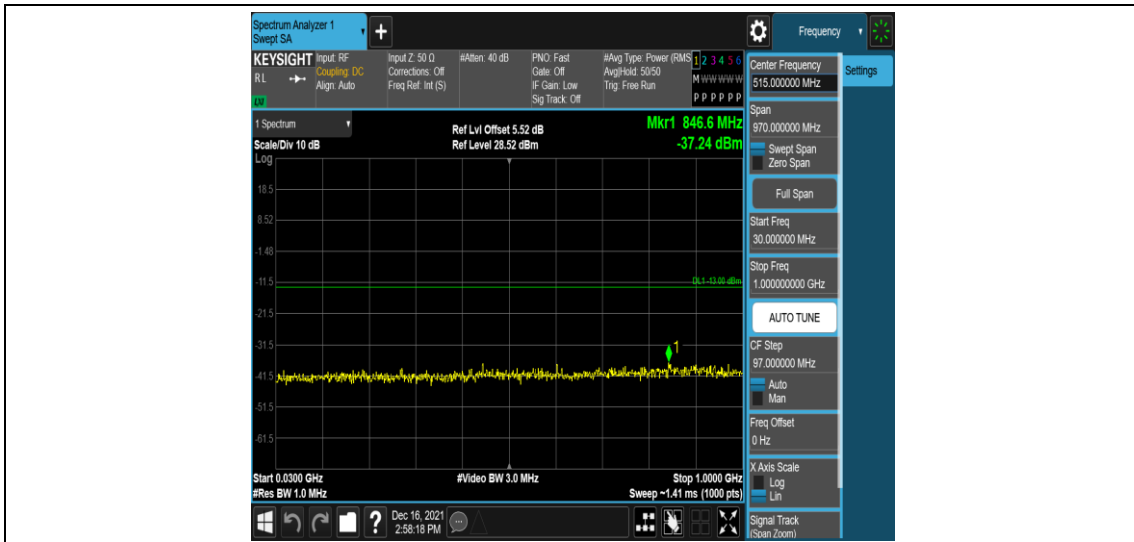

Band66-3MHz-16QAM-132657-1RB#0-Range2:0.15~30MHz

Band66-3MHz-16QAM-132657-1RB#0-Range3:30~1000MHz