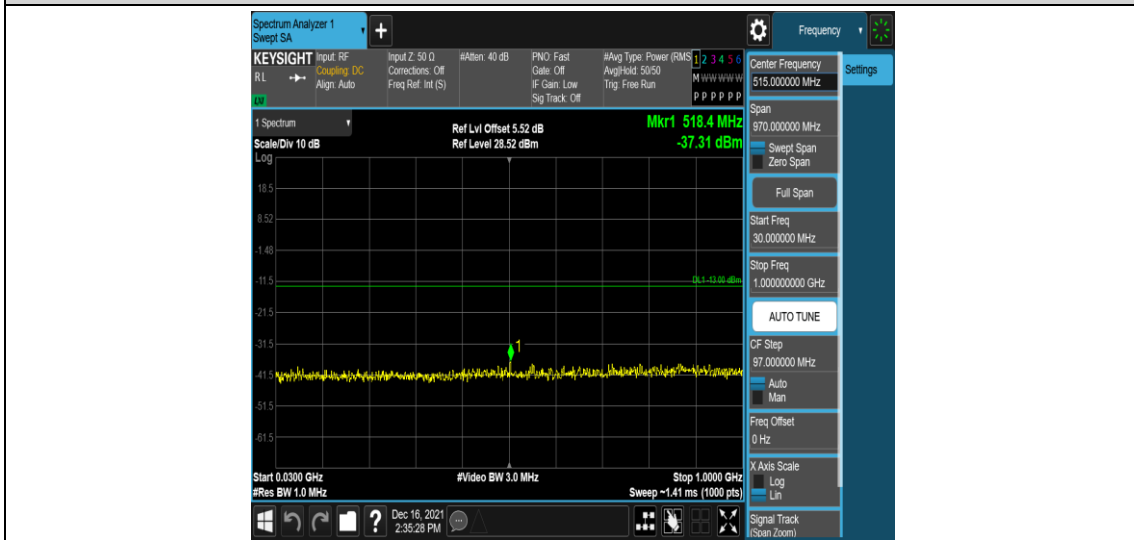

Band66-1.4MHz-16QAM-131979-1RB#0-Range2:0.15~30MHz

Band66-1.4MHz-16QAM-131979-1RB#0-Range3:30~1000MHz