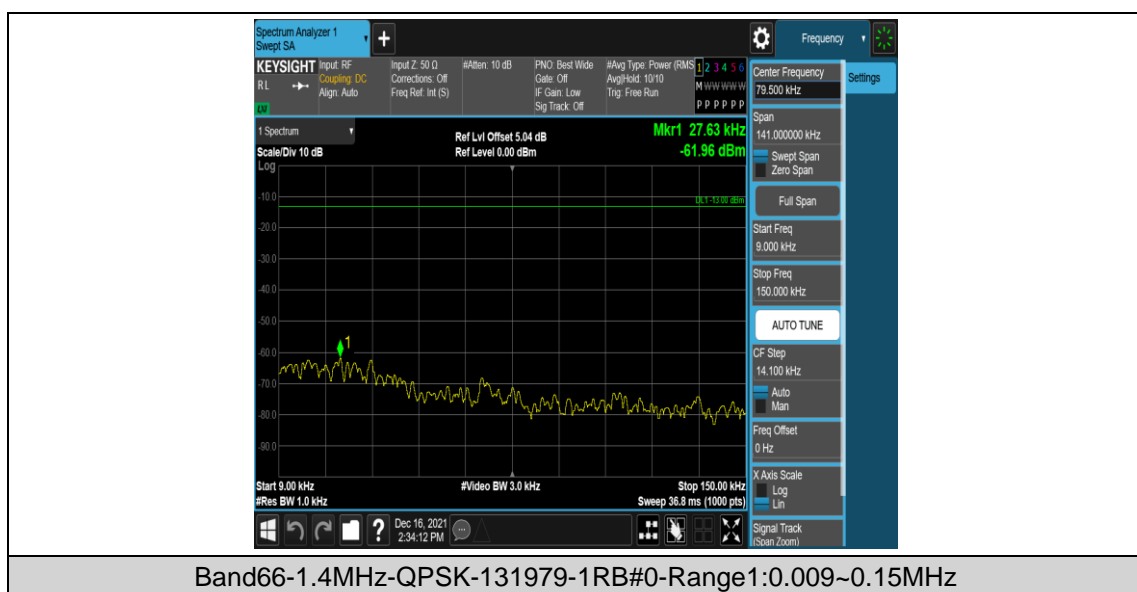

Test Graphs