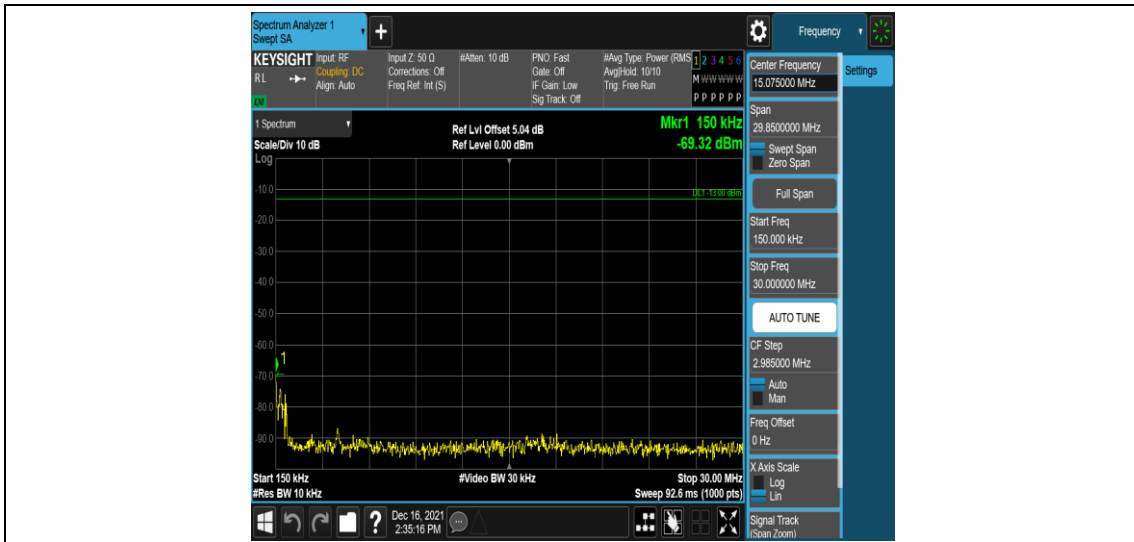

Band66-1.4MHz-QPSK-132665-1RB#0-Range2:0.15~30MHz

Band66-1.4MHz-QPSK-132665-1RB#0-Range3:30~1000MHz

Band66-1.4MHz-QPSK-132665-1RB#0-Range4:1000~10000MHz

Band66-1.4MHz-16QAM-131979-1RB#0-Range1:0.009~0.15MHz

Band66-1.4MHz-16QAM-131979-1RB#0-Range2:0.15~30MHz

Band66-1.4MHz-16QAM-131979-1RB#0-Range3:30~1000MHz

Band66-1.4MHz-16QAM-131979-1RB#0-Range4:1000~10000MHz

Band66-1.4MHz-16QAM-132322-1RB#0-Range1:0.009~0.15MHz