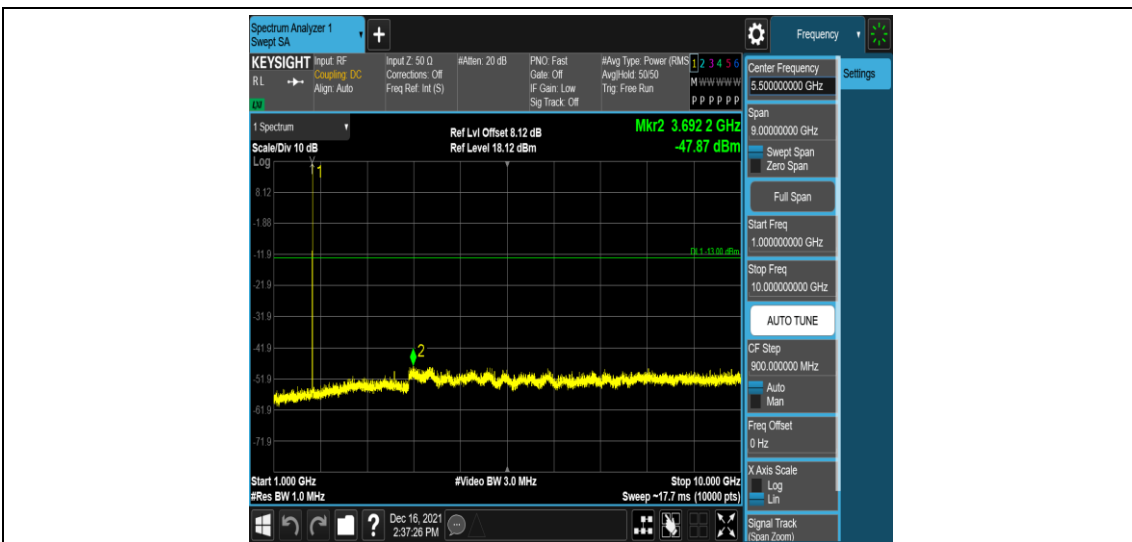

Band66-1.4MHz-16QAM-132322-1RB#0-Range3:30~1000MHz

Band66-1.4MHz-16QAM-132322-1RB#0-Range4:1000~10000MHz