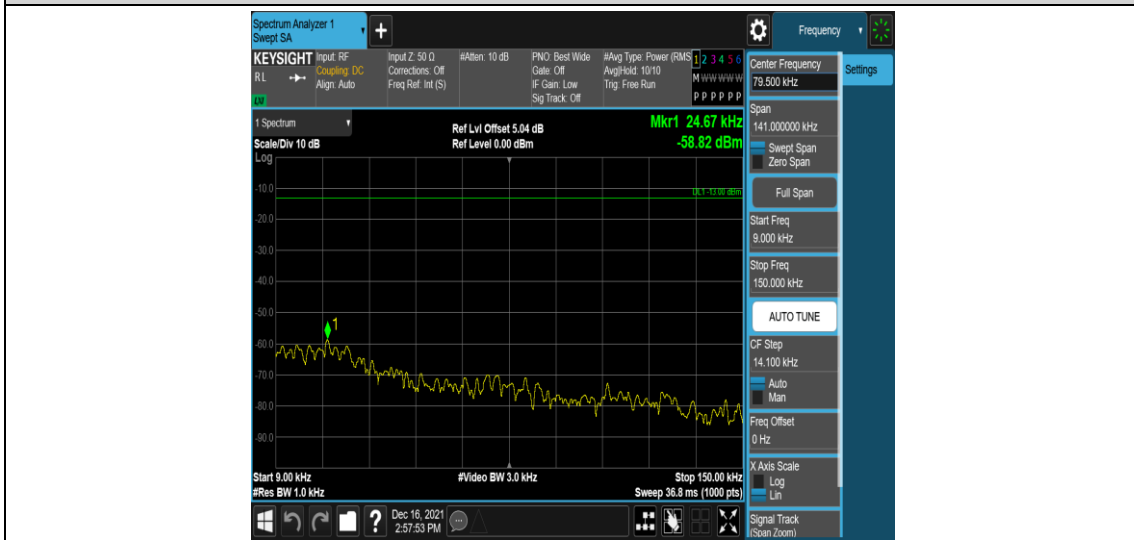

Band66-3MHz-16QAM-132322-1RB#0-Range1:0.009~0.15MHz

Band66-3MHz-16QAM-132322-1RB#0-Range2:0.15~30MHz

Band66-3MHz-16QAM-132322-1RB#0-Range3:30~1000MHz

Band66-3MHz-16QAM-132322-1RB#0-Range4: 1000~10000MHz

Band66-3MHz-16QAM-132657-1RB#0-Range1:0.009~0.15MHz