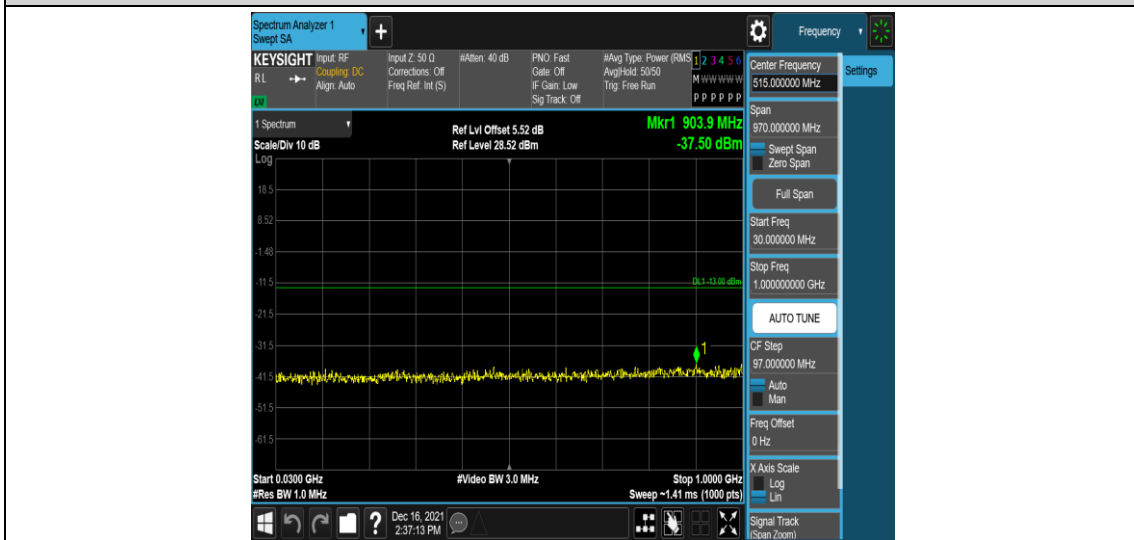

Band66-1.4MHz-16QAM-132322-1RB#0-Range2:0.15~30MHz

Band66-1.4MHz-16QAM-132322-1RB#0-Range3:30~1000MHz