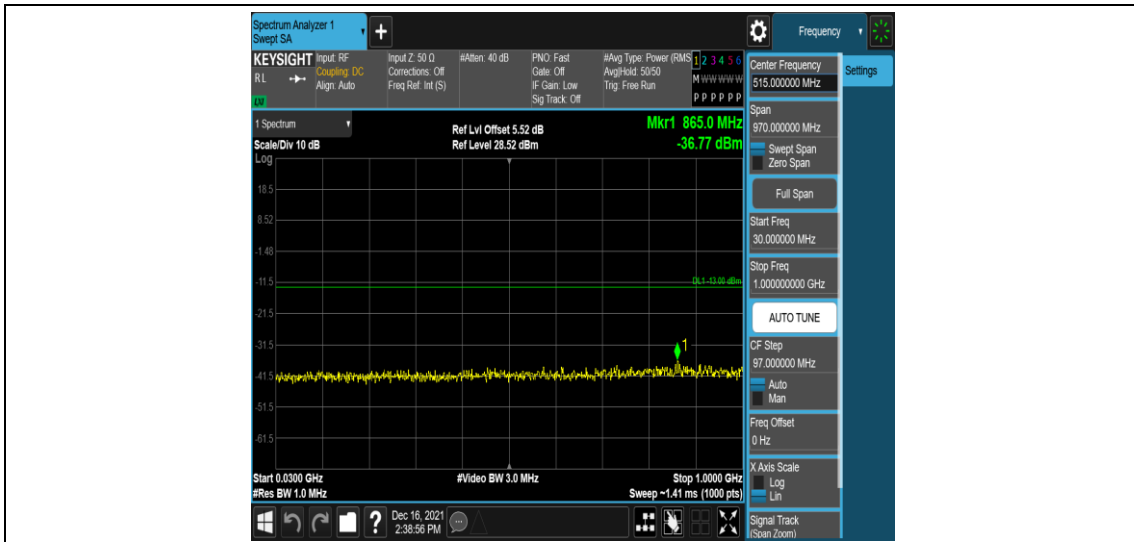

Band66-1.4MHz-16QAM-132665-1RB#0-Range2:0.15~30MHz

Band66-1.4MHz-16QAM-132665-1RB#0-Range3:30~1000MHz