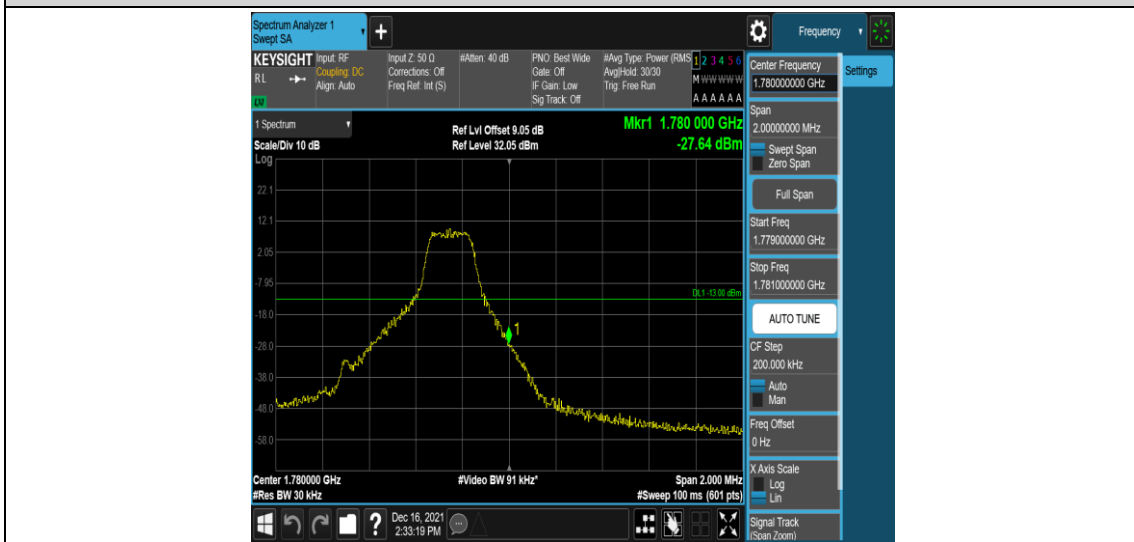

Band66-1.4MHz-16QAM-131979-1RB#0

Band66-1.4MHz-16QAM-131979-1RB#5

Band66-1.4MHz-16QAM-131979-6RB#0

Band66-1.4MHz-16QAM-132665-1RB#0

Band66-1.4MHz-16QAM-132665-1RB#5

Band66-1.4MHz-16QAM-132665-6RB#0