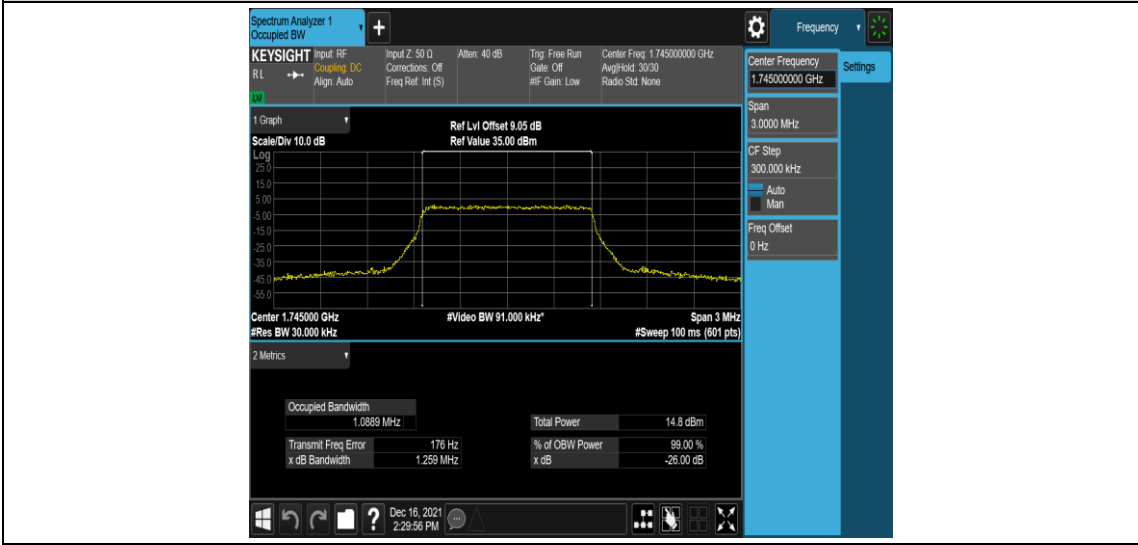

### Test Graphs

Band66-1.4MHz-QPSK-131979-6RB#0

Band66-1.4MHz-QPSK-132322-6RB#0

Band66-1.4MHz-QPSK-132665-6RB#0

Band66-1.4MHz-16QAM-131979-6RB#0

Band66-1.4MHz-16QAM-132322-6RB#0

Band66-1.4MHz-16QAM-132665-6RB#0