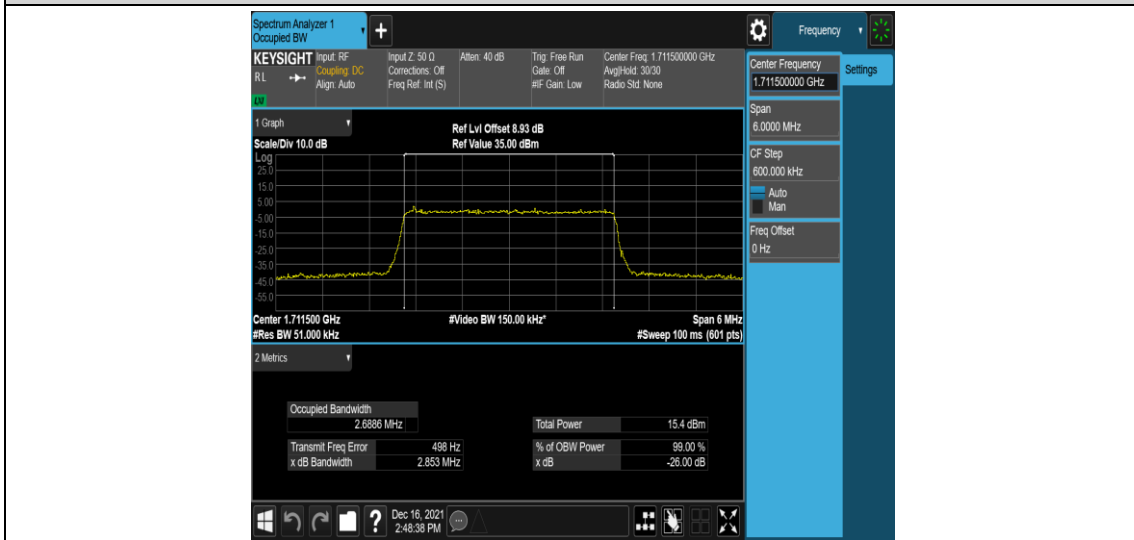

### Test Graphs

Band66-1.4MHz-QPSK-131979-6RB#0

Band66-1.4MHz-QPSK-132322-6RB#0

Band66-1.4MHz-QPSK-132665-6RB#0

Band66-1.4MHz-16QAM-131979-6RB#0

Band66-1.4MHz-16QAM-132322-6RB#0

Band66-1.4MHz-16QAM-132665-6RB#0