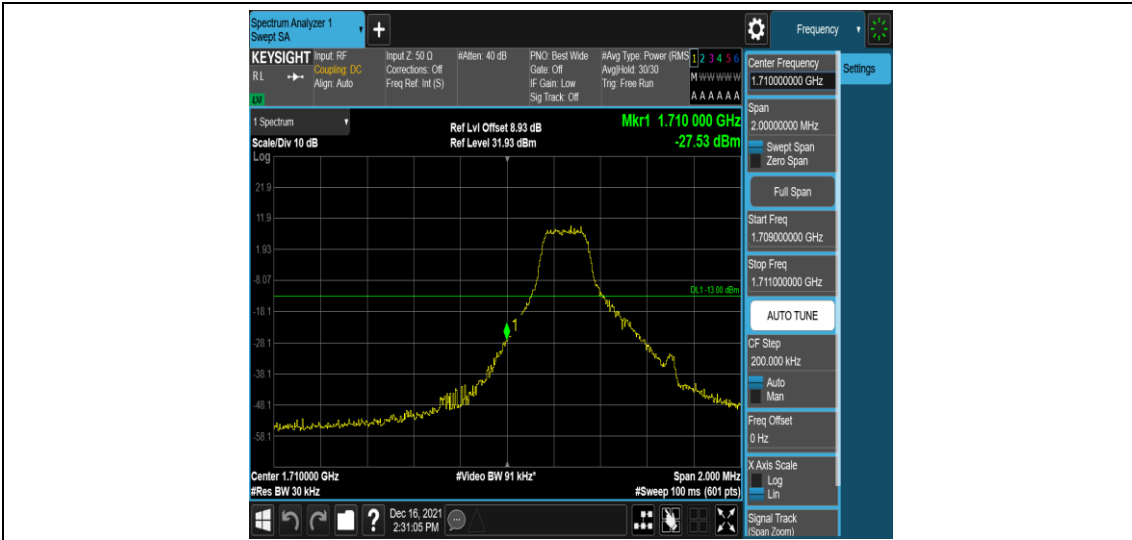

### Test Graphs

Band66-1.4MHz-QPSK-131979-1RB#0

Band66-1.4MHz-QPSK-131979-1RB#5

Band66-1.4MHz-QPSK-131979-6RB#0

Band66-1.4MHz-QPSK-132665-1RB#0

Band66-1.4MHz-QPSK-132665-1RB#5

Band66-1.4MHz-QPSK-132665-6RB#0