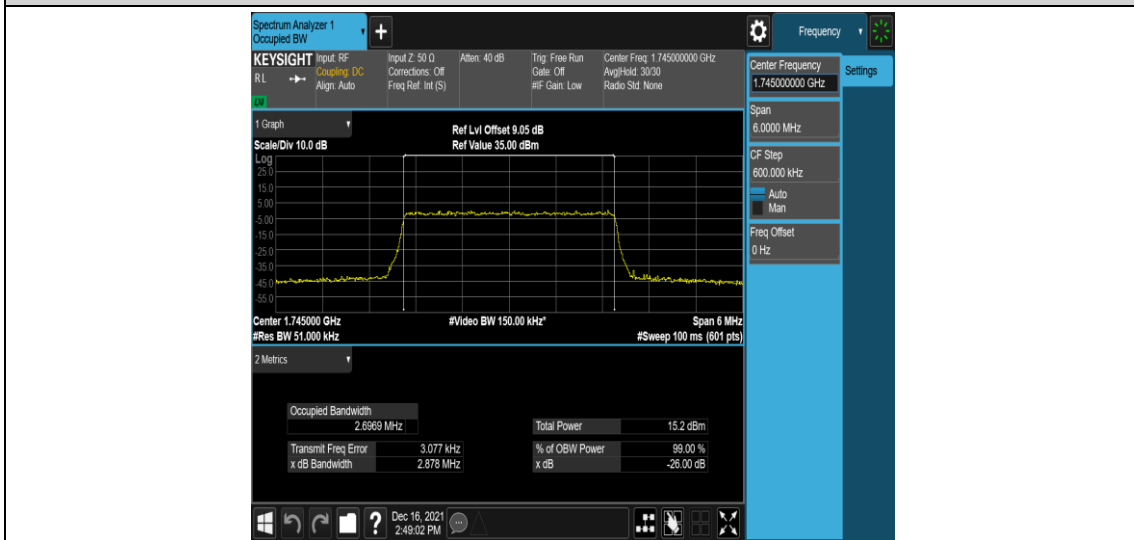

Band66-3MHz-QPSK-132322-15RB#0