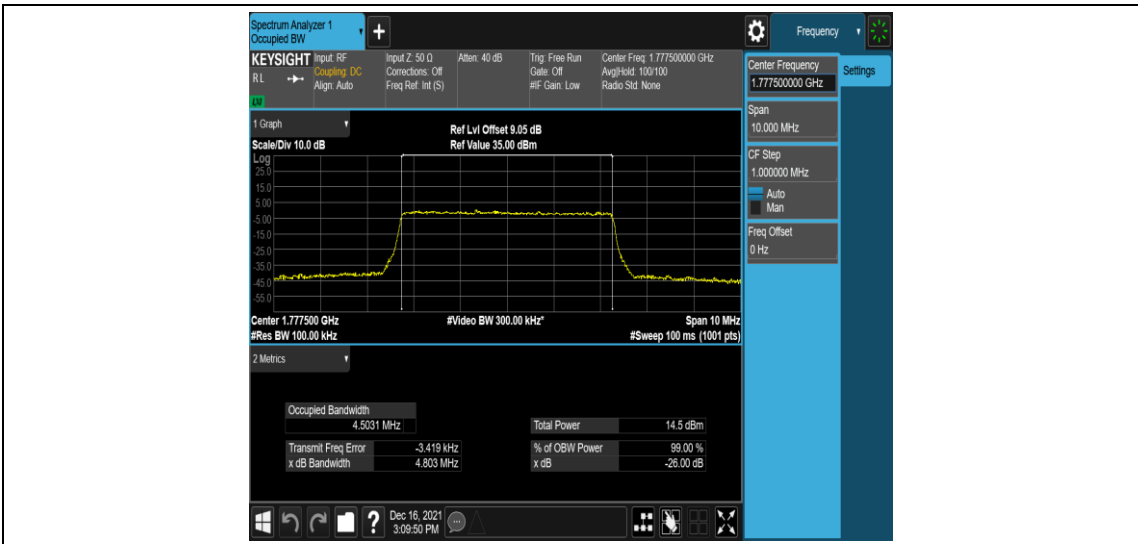

Band66-5MHz-16QAM-132647-25RB#0