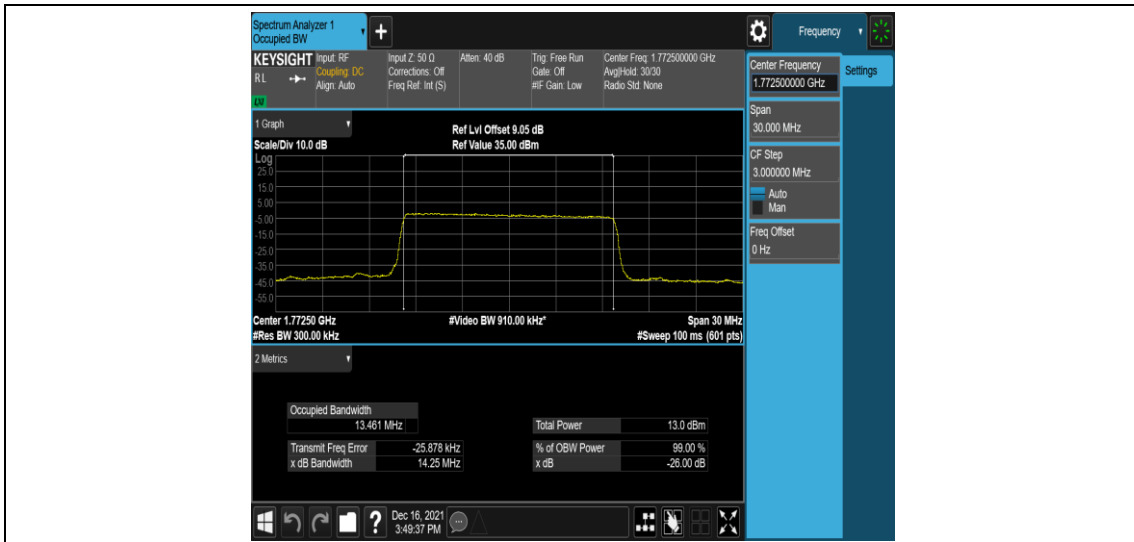

Band66-15MHz-QPSK-132597-75RB#0

Band66-15MHz-16QAM-132047-75RB#0

Band66-15MHz-16QAM-132322-75RB#0

Band66-15MHz-16QAM-132597-75RB#0

Band66-20MHz-QPSK-132072-100RB#0

Band66-20MHz-QPSK-132322-100RB#0

Band66-20MHz-QPSK-132572-100RB#0