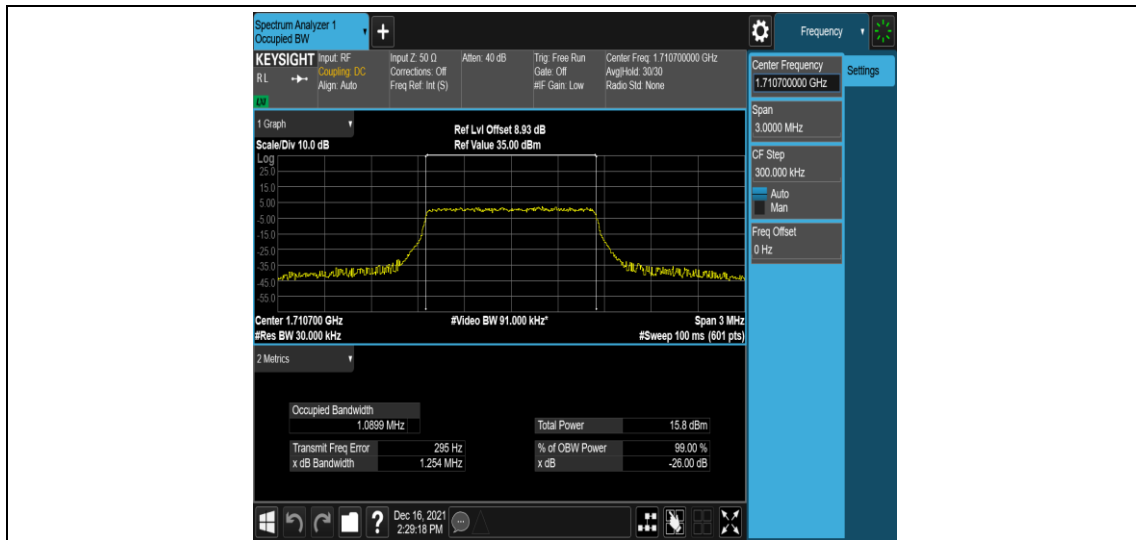

Band66	20MHz	16QAM	132072	100RB#0	17.908	18.94	PASS
Band66	20MHz	16QAM	132322	100RB#0	17.972	18.94	PASS
Band66	20MHz	16QAM	132572	100RB#0	17.916	18.94	PASS

Test Graphs

Band66-1.4MHz-QPSK-131979-6RB#0