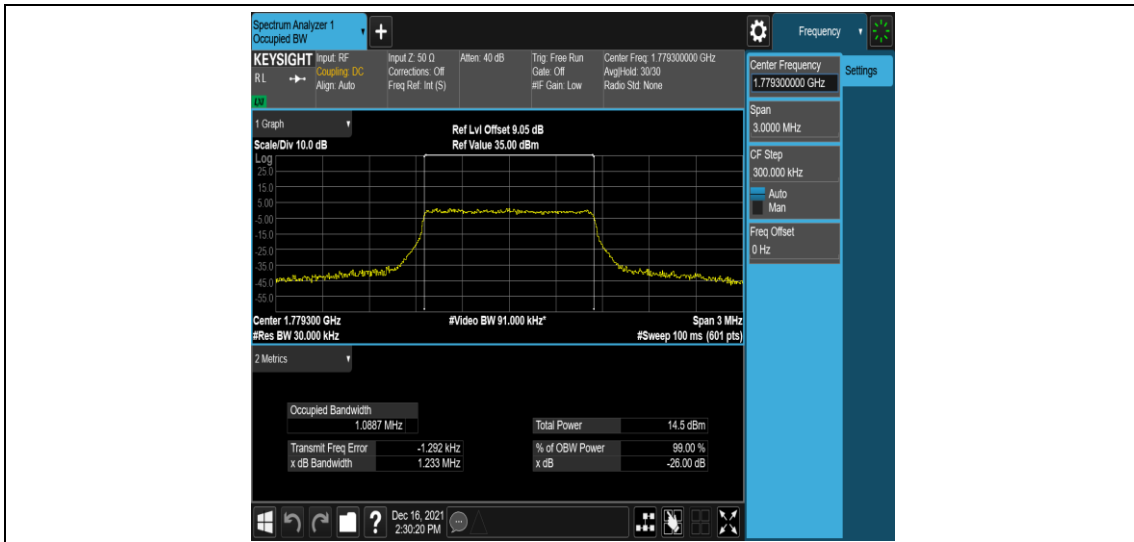

### Test Graphs

Band66-1.4MHz-QPSK-131979-6RB#0

Band66-1.4MHz-QPSK-132322-6RB#0

Band66-1.4MHz-QPSK-132665-6RB#0

Band66-1.4MHz-16QAM-131979-6RB#0

Band66-1.4MHz-16QAM-132322-6RB#0

Band66-1.4MHz-16QAM-132665-6RB#0