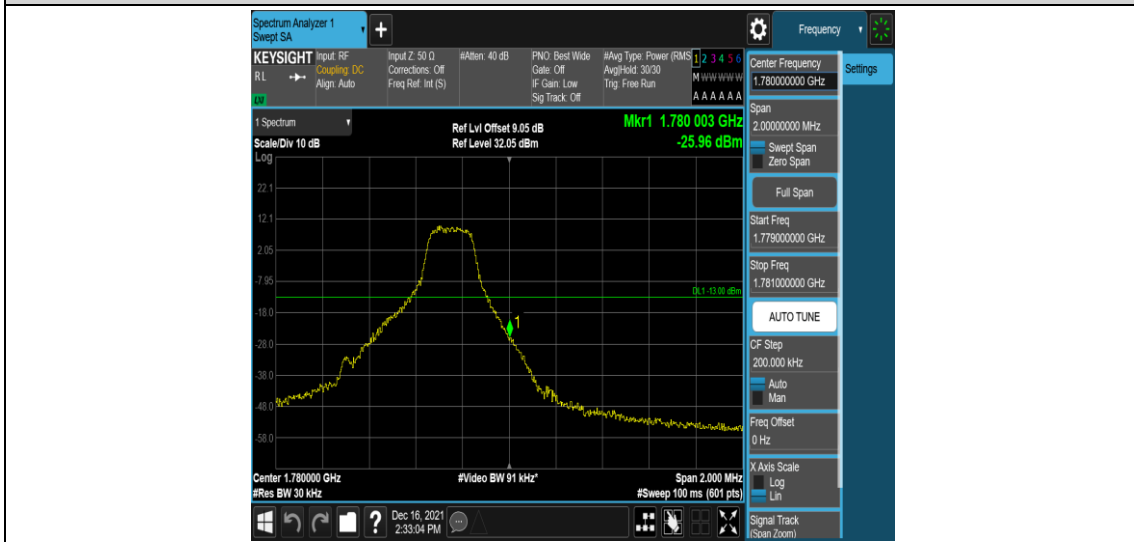

### Test Graphs

Band66-1.4MHz-QPSK-131979-1RB#0

Band66-1.4MHz-QPSK-131979-1RB#5

Band66-1.4MHz-QPSK-131979-6RB#0

Band66-1.4MHz-QPSK-132665-1RB#0

Band66-1.4MHz-QPSK-132665-1RB#5

Band66-1.4MHz-QPSK-132665-6RB#0