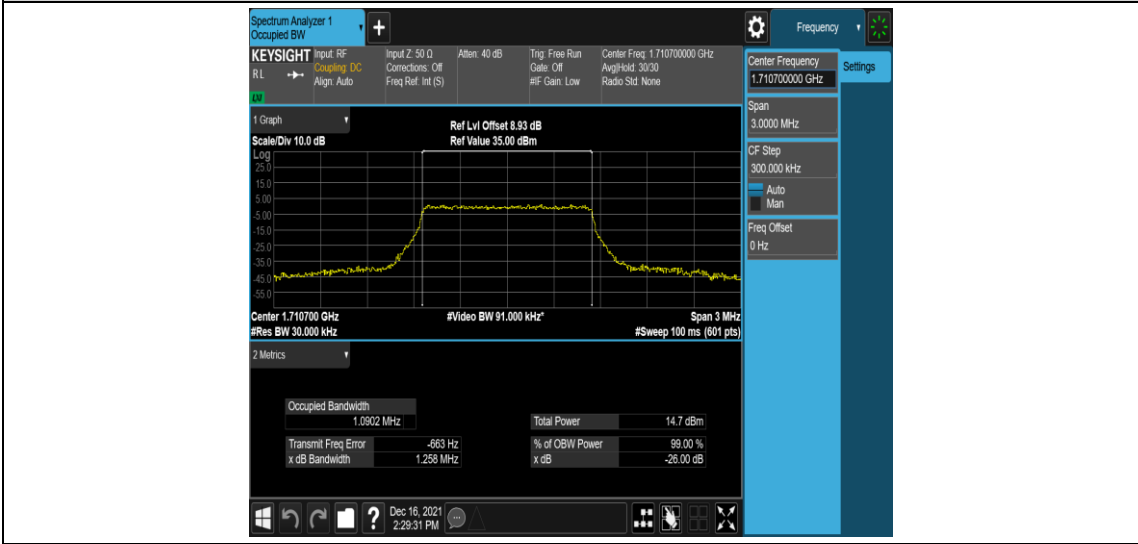

### Test Graphs

Band66-1.4MHz-QPSK-131979-6RB#0

Band66-1.4MHz-QPSK-132322-6RB#0

Band66-1.4MHz-QPSK-132665-6RB#0

Band66-1.4MHz-16QAM-131979-6RB#0

Band66-1.4MHz-16QAM-132322-6RB#0

Band66-1.4MHz-16QAM-132665-6RB#0