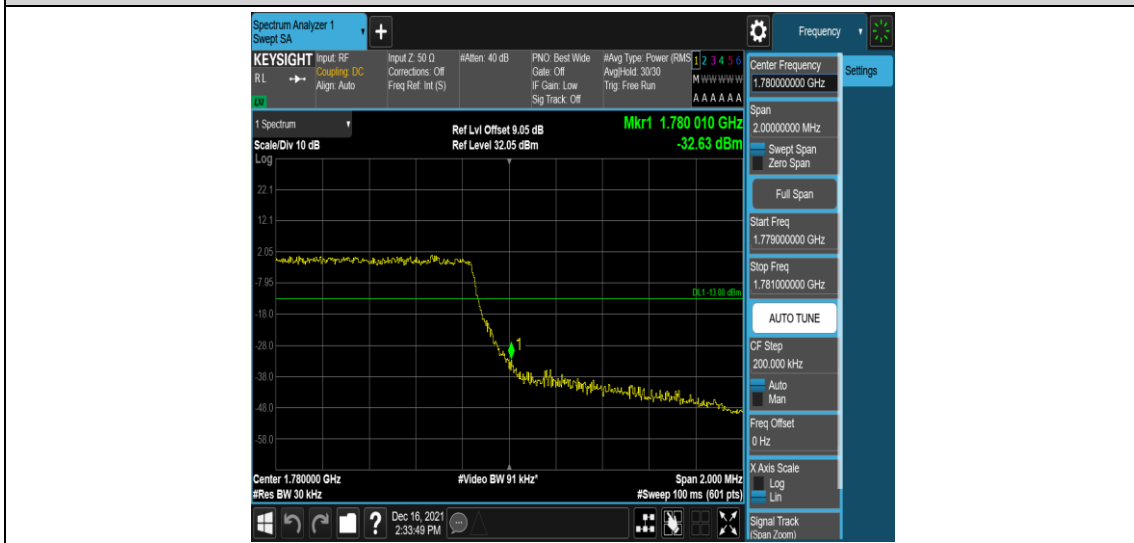

### Test Graphs

Band66-1.4MHz-QPSK-131979-1RB#0

Band66-1.4MHz-QPSK-131979-1RB#5

Band66-1.4MHz-QPSK-131979-6RB#0

Band66-1.4MHz-QPSK-132665-1RB#0

Band66-1.4MHz-QPSK-132665-1RB#5

Band66-1.4MHz-QPSK-132665-6RB#0

Band66-1.4MHz-16QAM-131979-1RB#0

Band66-1.4MHz-16QAM-131979-1RB#5

Band66-1.4MHz-16QAM-131979-6RB#0

Band66-1.4MHz-16QAM-132665-1RB#0

Band66-1.4MHz-16QAM-132665-1RB#5

Band66-1.4MHz-16QAM-132665-6RB#0