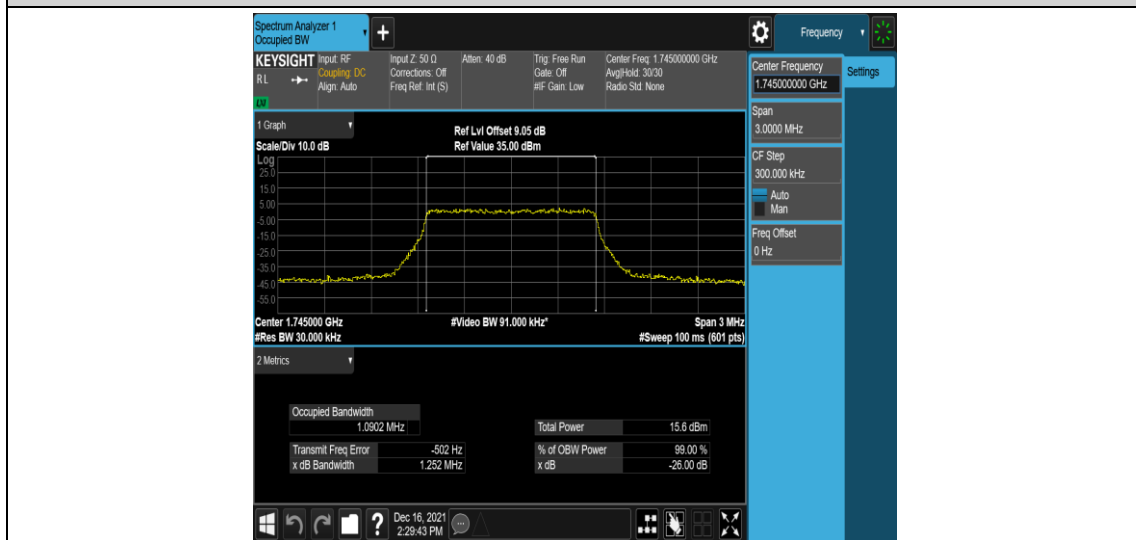

Band66-1.4MHz-QPSK-132322-6RB#0