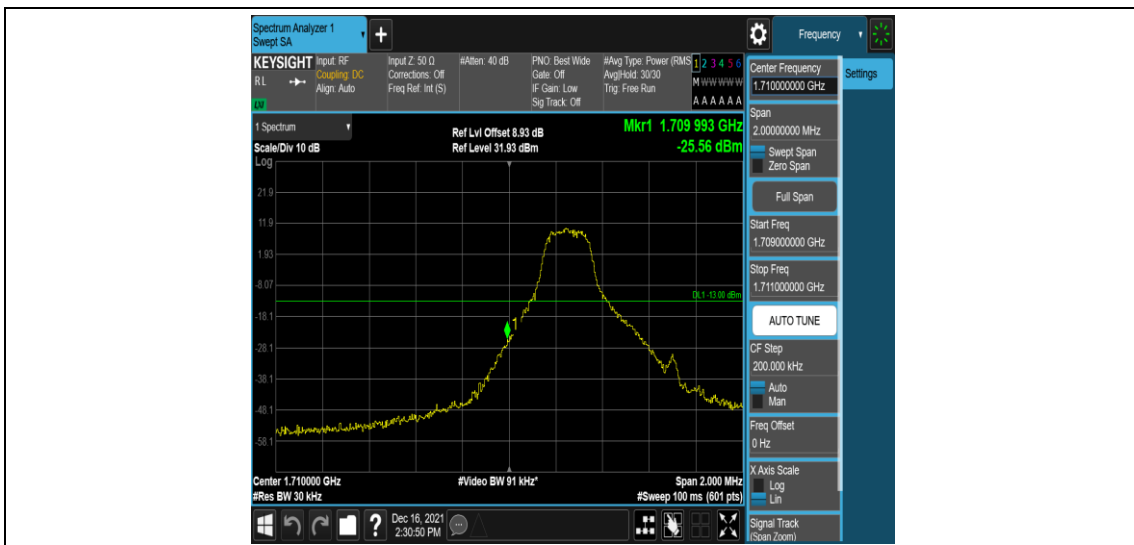

Test Graphs

Band66-1.4MHz-QPSK-131979-1RB#0