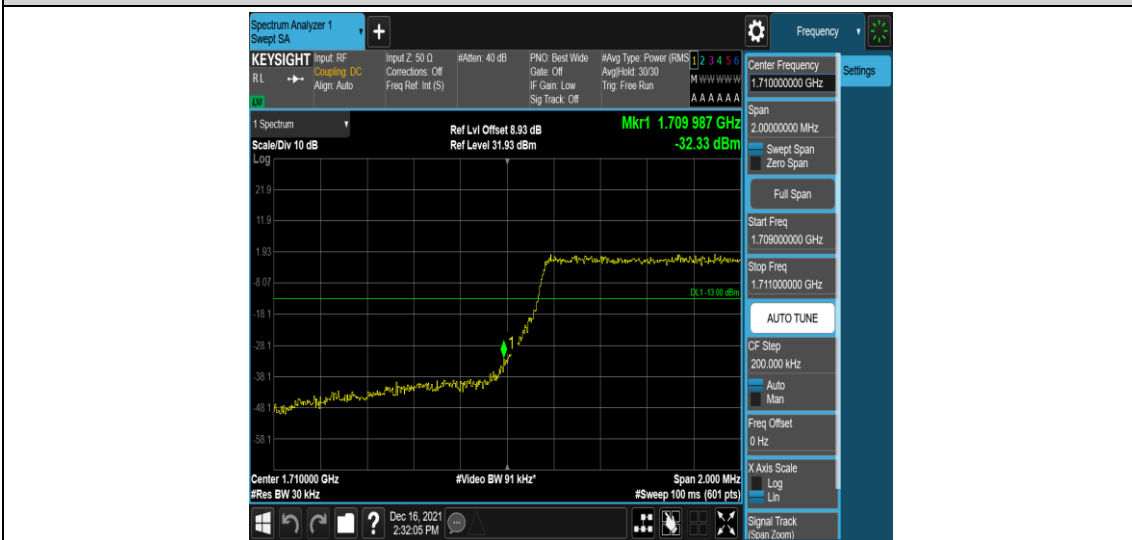

Band66-1.4MHz-16QAM-131979-6RB#0