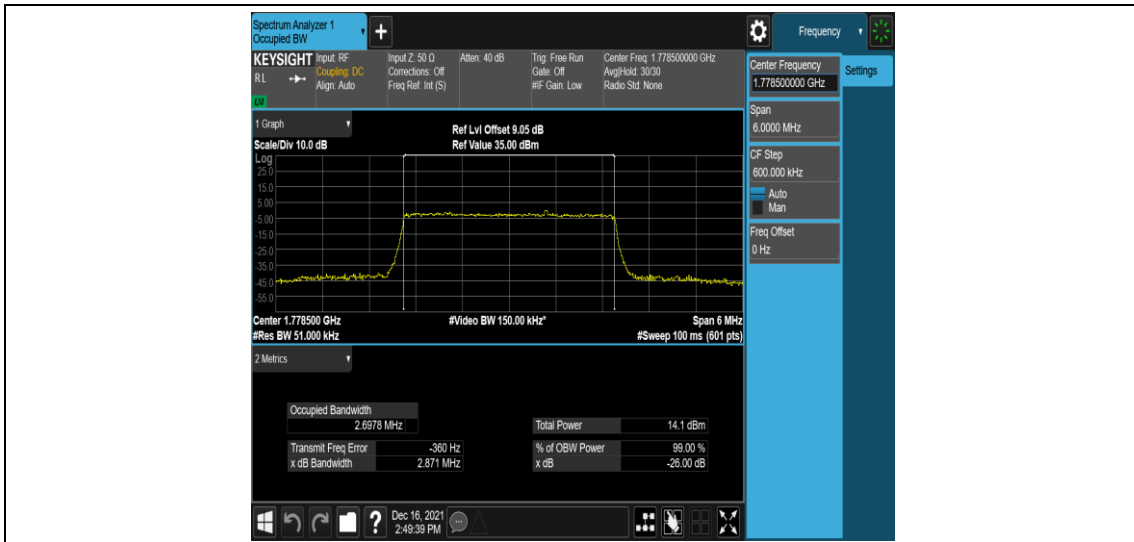

Band66-3MHz-16QAM-132657-15RB#0