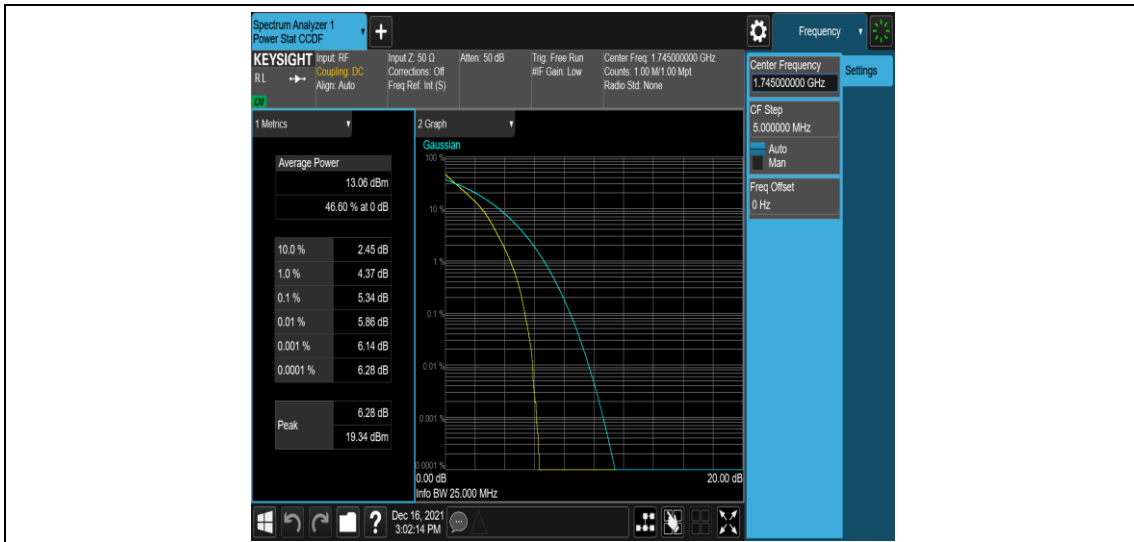

Band66-3MHz-QPSK-132322-15RB#0