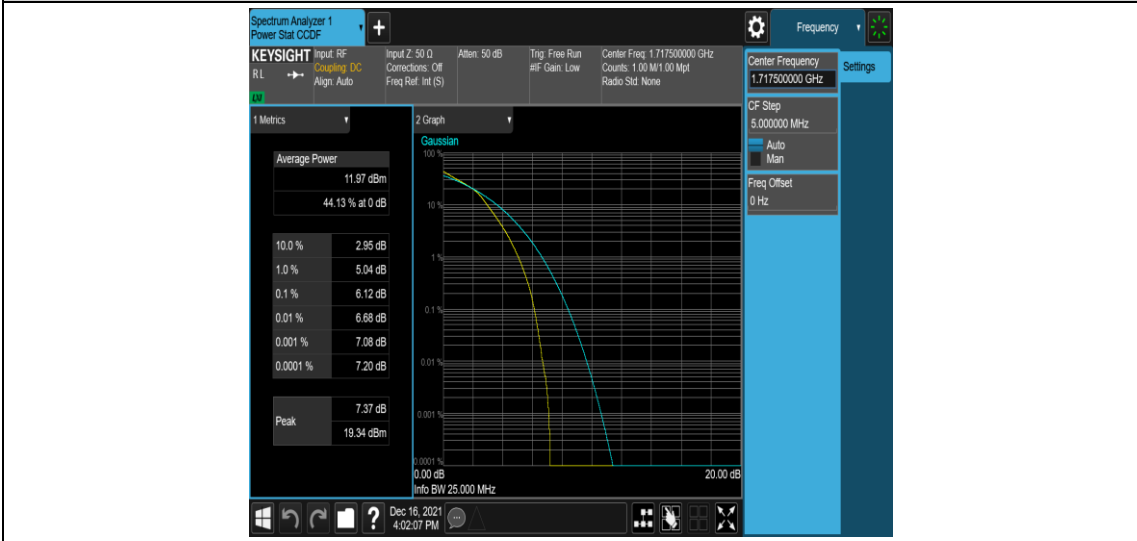

Band66-15MHz-QPSK-132047-1RB#0

Band66-15MHz-QPSK-132047-75RB#0

Band66-15MHz-QPSK-132322-1RB#0

Band66-15MHz-QPSK-132322-75RB#0

Band66-15MHz-QPSK-132597-1RB#0

Band66-15MHz-QPSK-132597-75RB#0

Band66-15MHz-16QAM-132047-1RB#0