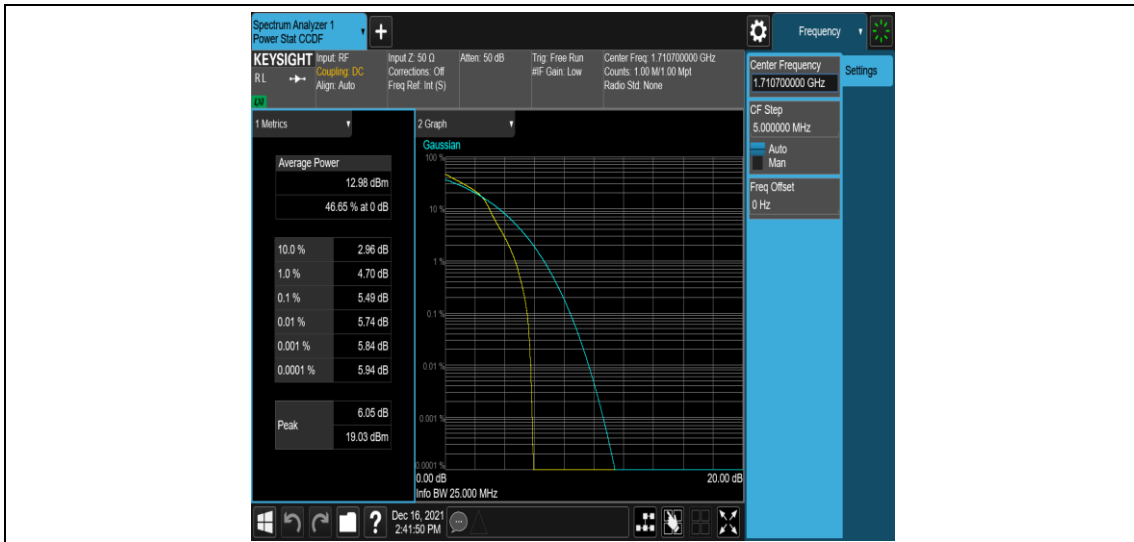

### Test Graphs

Band66-1.4MHz-QPSK-131979-1RB#0

Band66-1.4MHz-QPSK-131979-6RB#0

Band66-1.4MHz-16QAM-131979-1RB#0

Band66-1.4MHz-16QAM-131979-6RB#0

Band66-1.4MHz-16QAM-132322-1RB#0

Band66-1.4MHz-16QAM-132322-6RB#0