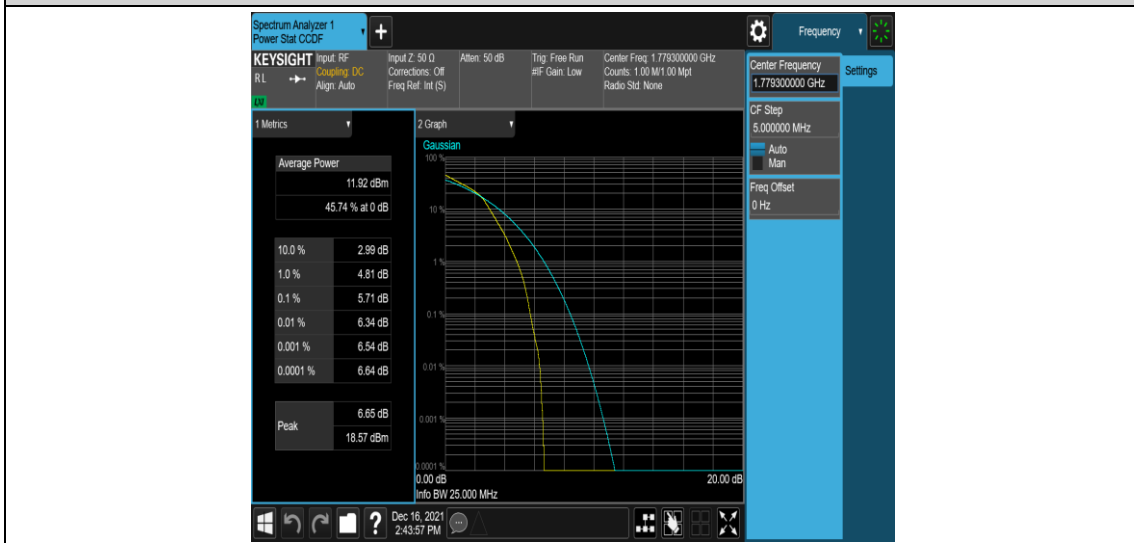

Band66-1.4MHz-16QAM-132665-6RB#0