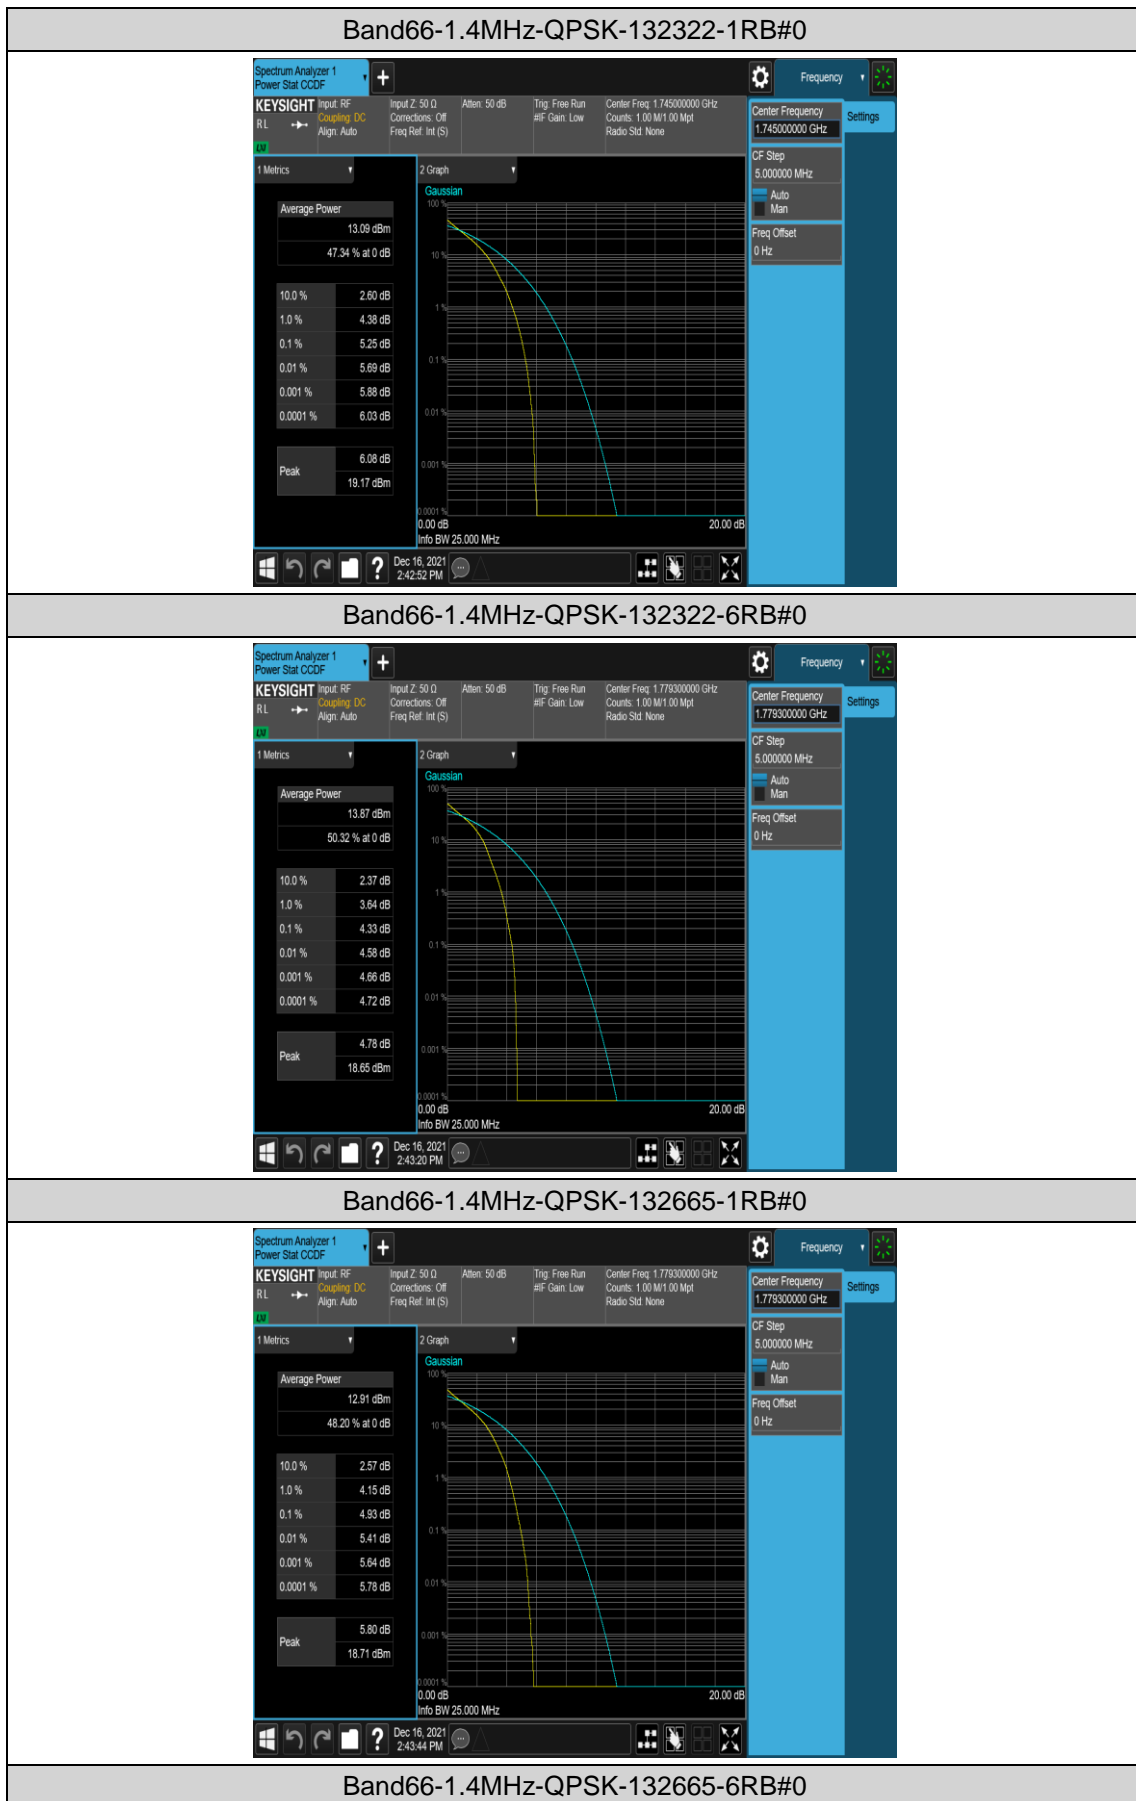

### Test Graphs

Band66-1.4MHz-QPSK-131979-1RB#0

Band66-1.4MHz-QPSK-131979-6RB#0

Band66-1.4MHz-16QAM-131979-1RB#0

Band66-1.4MHz-16QAM-131979-6RB#0

Band66-1.4MHz-16QAM-132322-1RB#0

Band66-1.4MHz-16QAM-132322-6RB#0