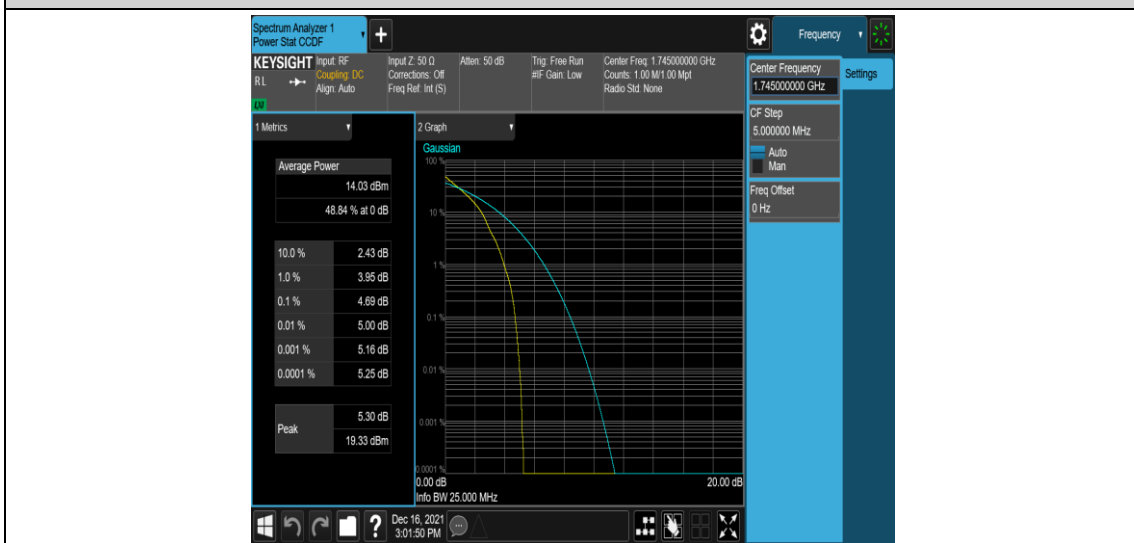

Band66-3MHz-QPSK-132322-1RB#0