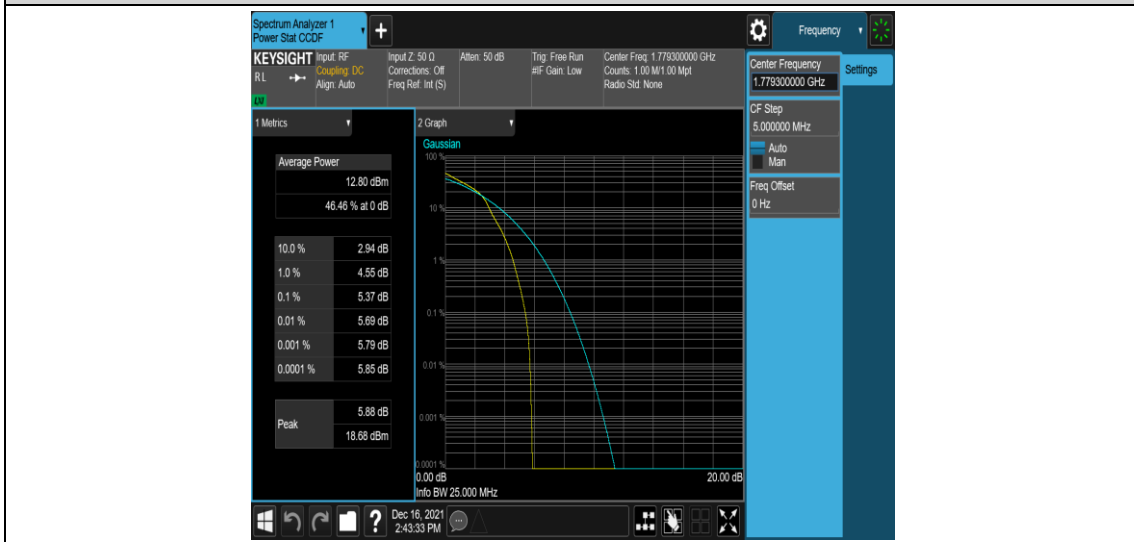

### Test Graphs

Band66-1.4MHz-QPSK-131979-1RB#0

Band66-1.4MHz-QPSK-131979-6RB#0

Band66-1.4MHz-16QAM-131979-1RB#0

Band66-1.4MHz-16QAM-131979-6RB#0

Band66-1.4MHz-16QAM-132322-1RB#0

Band66-1.4MHz-16QAM-132322-6RB#0