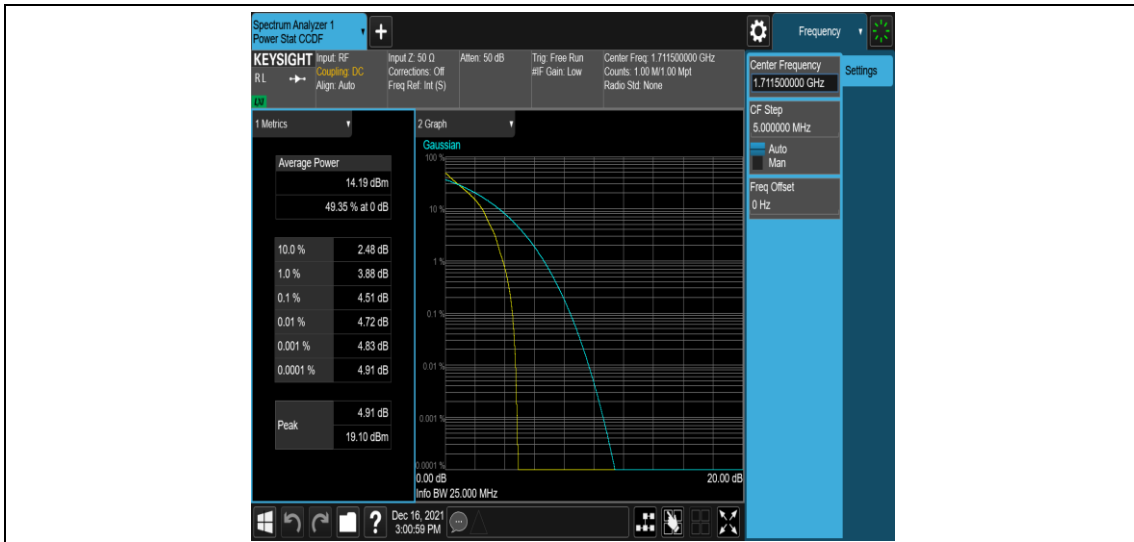

Band66-3MHz-QPSK-131987-1RB#0