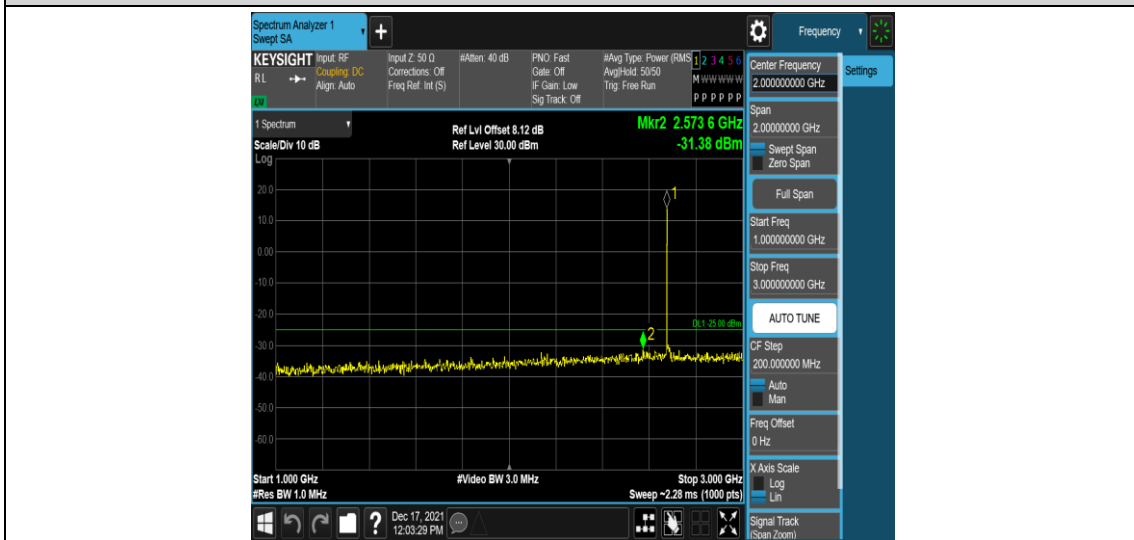

Band41-15MHz-16QAM-41515-1RB#0-Range3:30~1000MHz

Band41-15MHz-16QAM-41515-1RB#0-Range4:1000~3000MHz