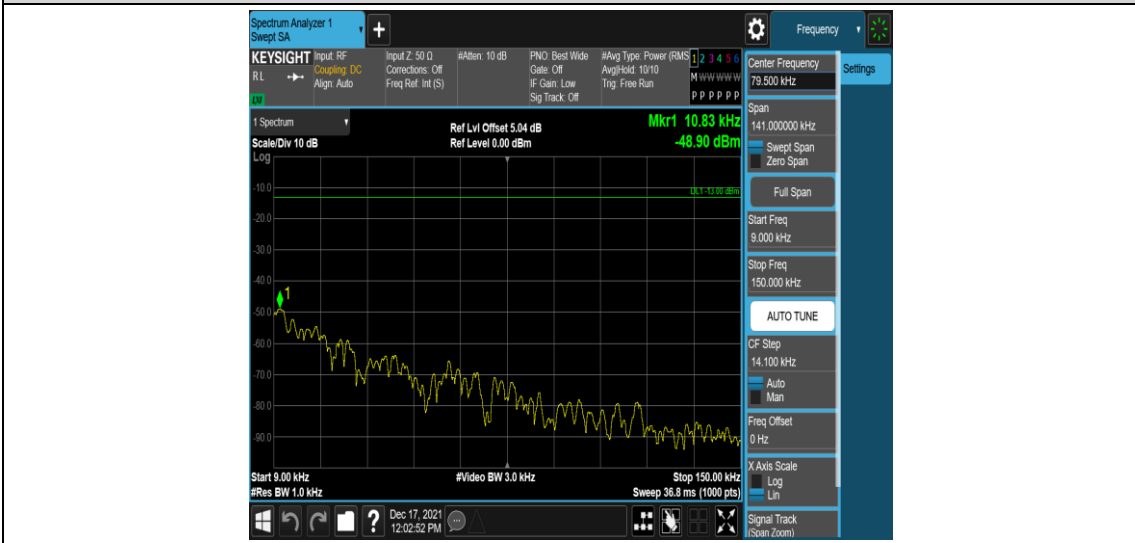

Band41-15MHz-16QAM-40620-1RB#0-Range2:0.15~30MHz

Band41-15MHz-16QAM-40620-1RB#0-Range3:30~1000MHz

Band41-15MHz-16QAM-40620-1RB#0-Range4:1000~3000MHz

Band41-15MHz-16QAM-40620-1RB#0-Range5:3000~26500MHz

Band41-15MHz-16QAM-41515-1RB#0-Range1:0.009~0.15MHz