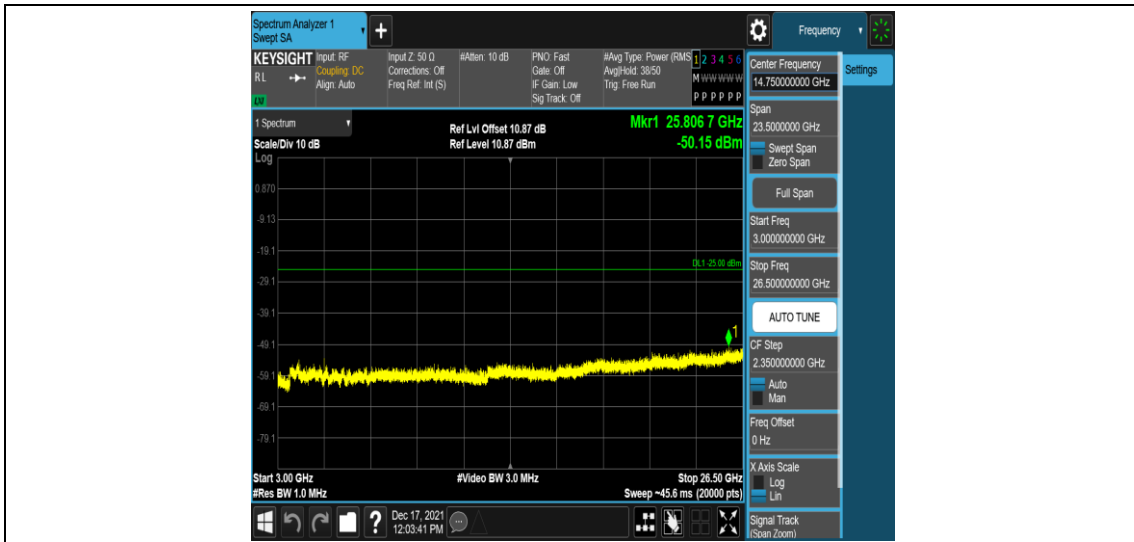

Band41-15MHz-16QAM-41515-1RB#0-Range4:1000~3000MHz

Band41-15MHz-16QAM-41515-1RB#0-Range5:3000~26500MHz