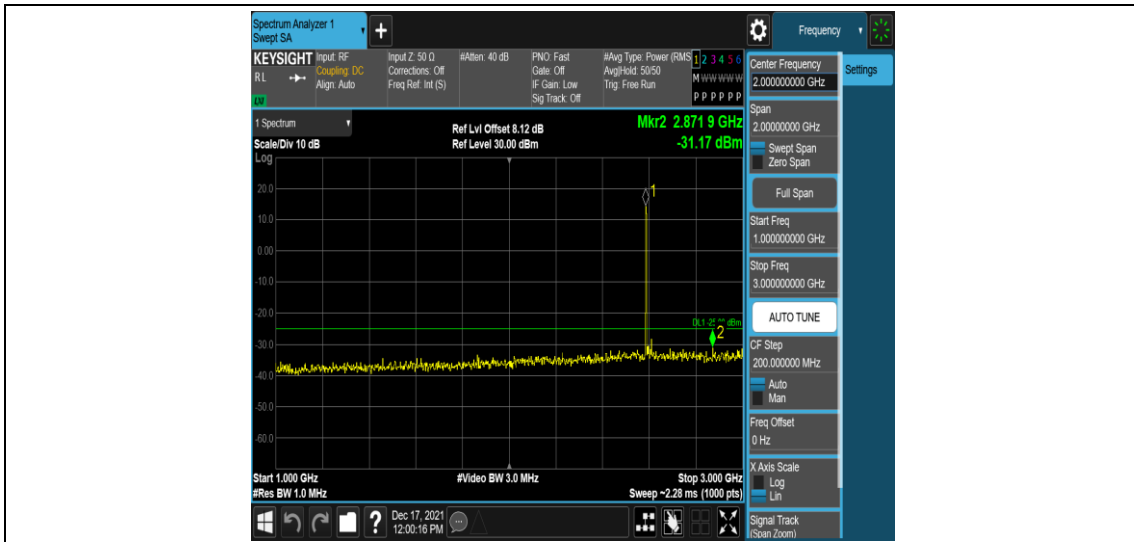

Band41-15MHz-QPSK-40620-1RB#0-Range3:30~1000MHz

Band41-15MHz-QPSK-40620-1RB#0-Range4:1000~3000MHz