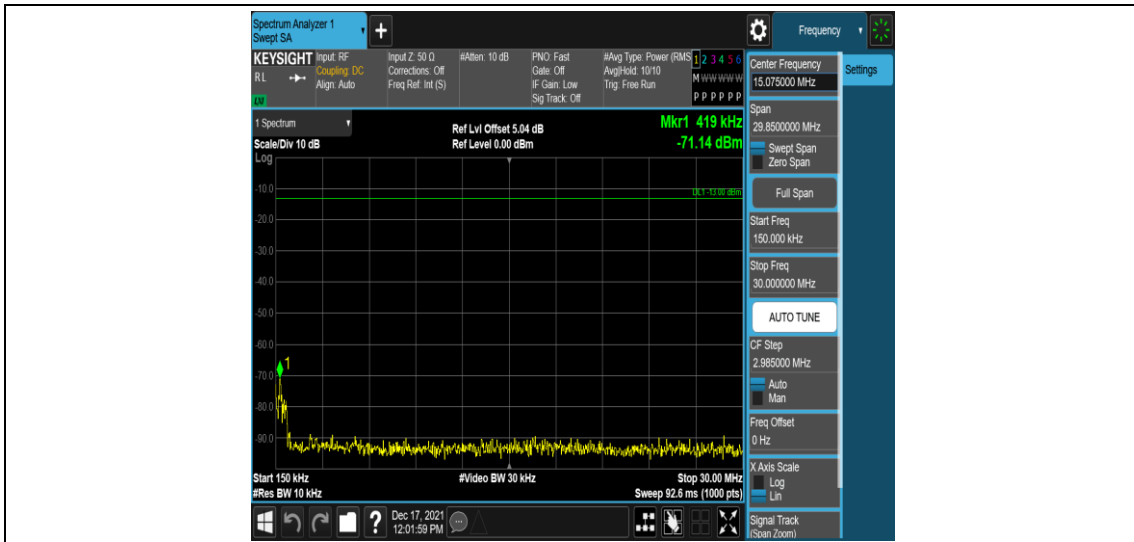

Band41-15MHz-QPSK-40620-1RB#0-Range3:30~1000MHz

Band41-15MHz-QPSK-40620-1RB#0-Range4:1000~3000MHz

Band41-15MHz-QPSK-40620-1RB#0-Range5:3000~26500MHz

Band41-15MHz-QPSK-41515-1RB#0-Range1:0.009~0.15MHz

Band41-15MHz-QPSK-41515-1RB#0-Range2:0.15~30MHz