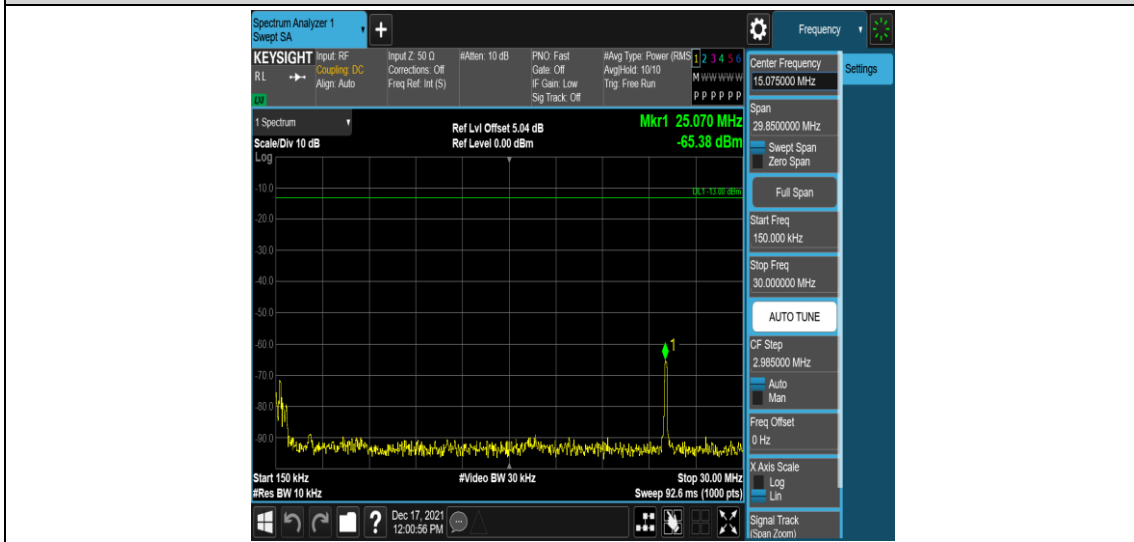

Band41-15MHz-16QAM-39725-1RB#0-Range3:30~1000MHz

Band41-15MHz-16QAM-39725-1RB#0-Range4:1000~3000MHz

Band41-15MHz-16QAM-39725-1RB#0-Range5:3000~26500MHz

Band41-15MHz-16QAM-40620-1RB#0-Range1:0.009~0.15MHz