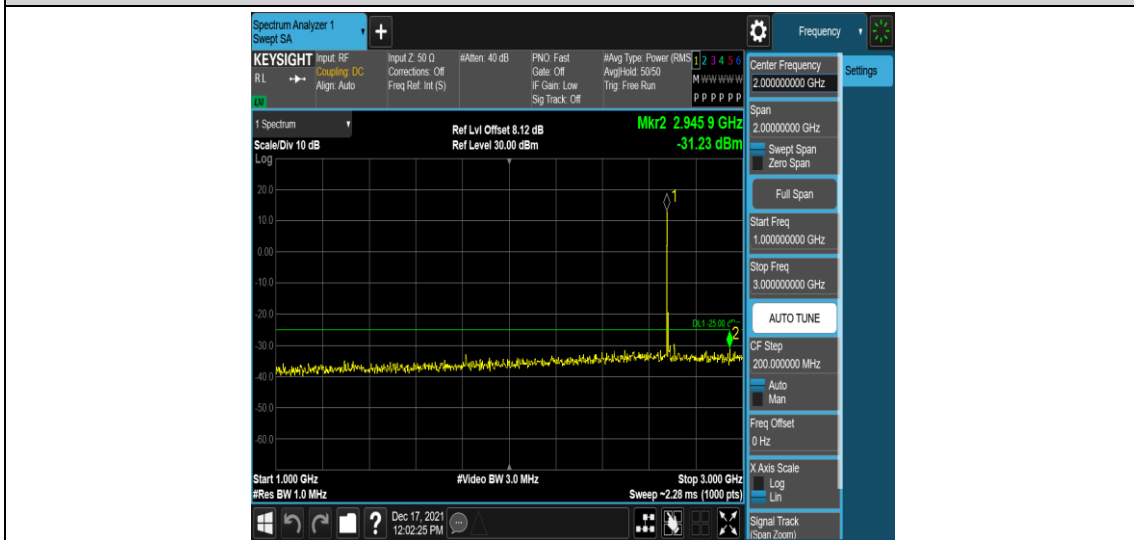

Band41-15MHz-QPSK-41515-1RB#0-Range3:30~1000MHz

Band41-15MHz-QPSK-41515-1RB#0-Range4:1000~3000MHz