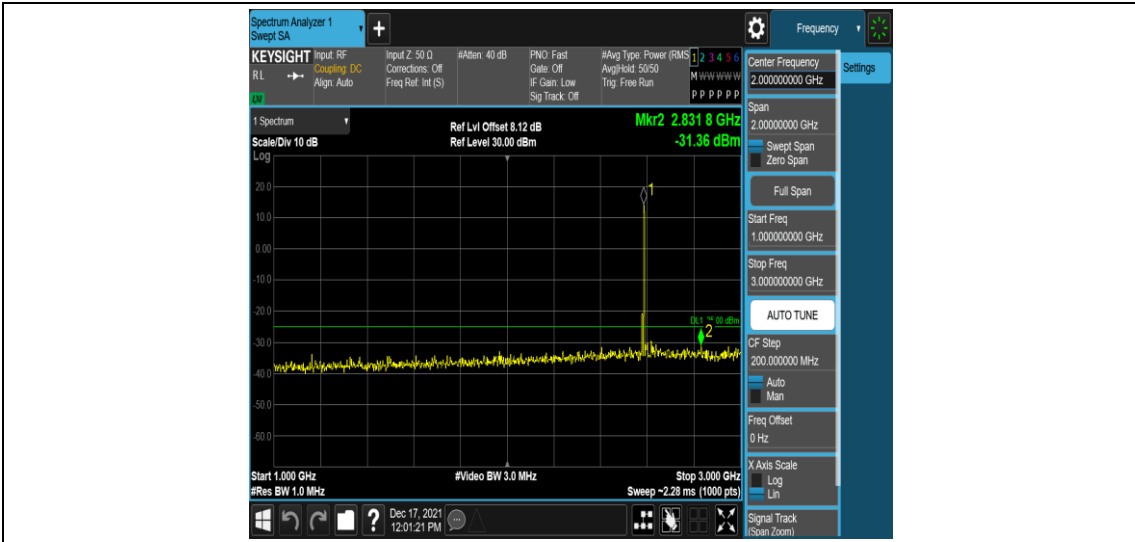

Band41-15MHz-16QAM-40620-1RB#0-Range3:30~1000MHz

Band41-15MHz-16QAM-40620-1RB#0-Range4:1000~3000MHz