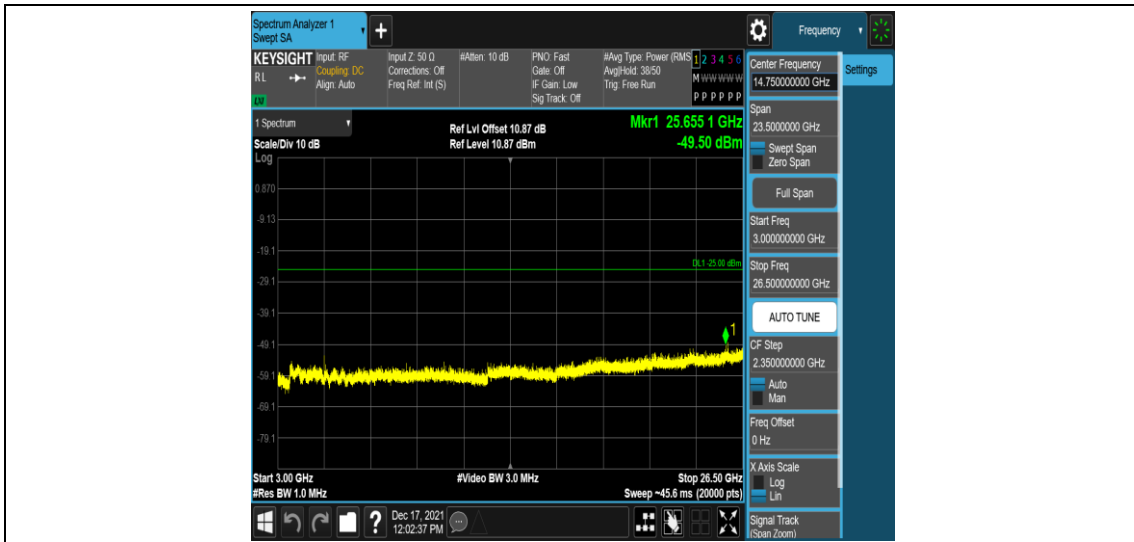

Band41-15MHz-QPSK-41515-1RB#0-Range4:1000~3000MHz

Band41-15MHz-QPSK-41515-1RB#0-Range5:3000~26500MHz