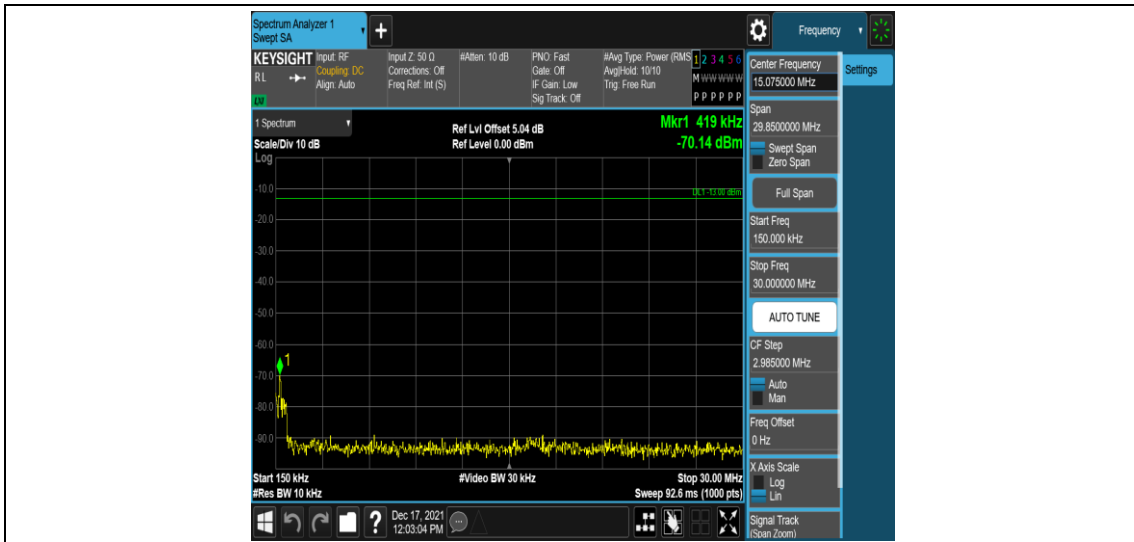

Band41-15MHz-16QAM-40620-1RB#0-Range2:0.15~30MHz

Band41-15MHz-16QAM-40620-1RB#0-Range3:30~1000MHz

Band41-15MHz-16QAM-40620-1RB#0-Range4:1000~3000MHz

Band41-15MHz-16QAM-40620-1RB#0-Range5:3000~26500MHz

Band41-15MHz-16QAM-41515-1RB#0-Range1:0.009~0.15MHz