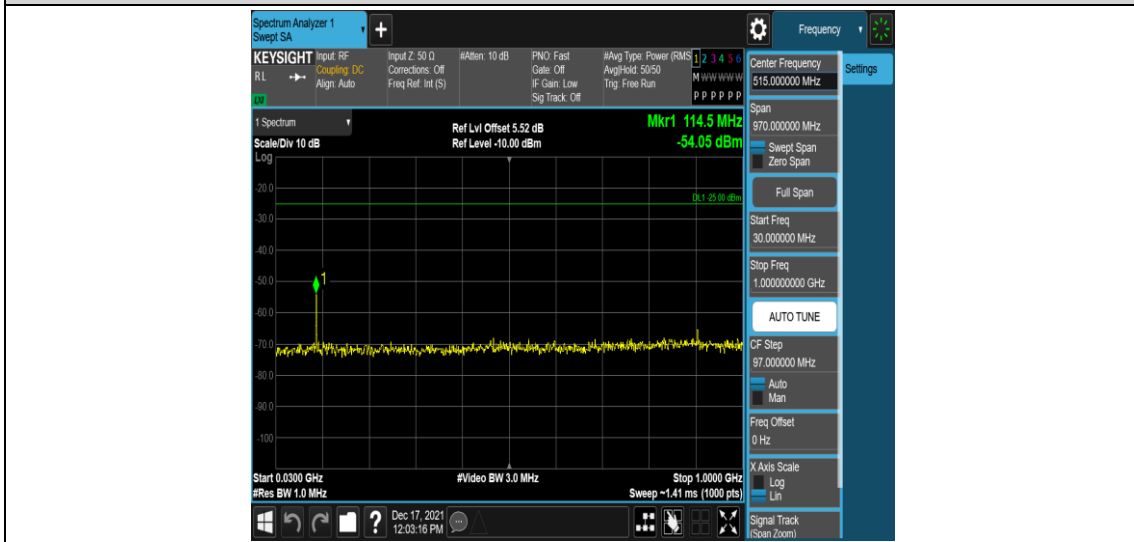

Band41-15MHz-16QAM-41515-1RB#0-Range2:0.15~30MHz

Band41-15MHz-16QAM-41515-1RB#0-Range3:30~1000MHz