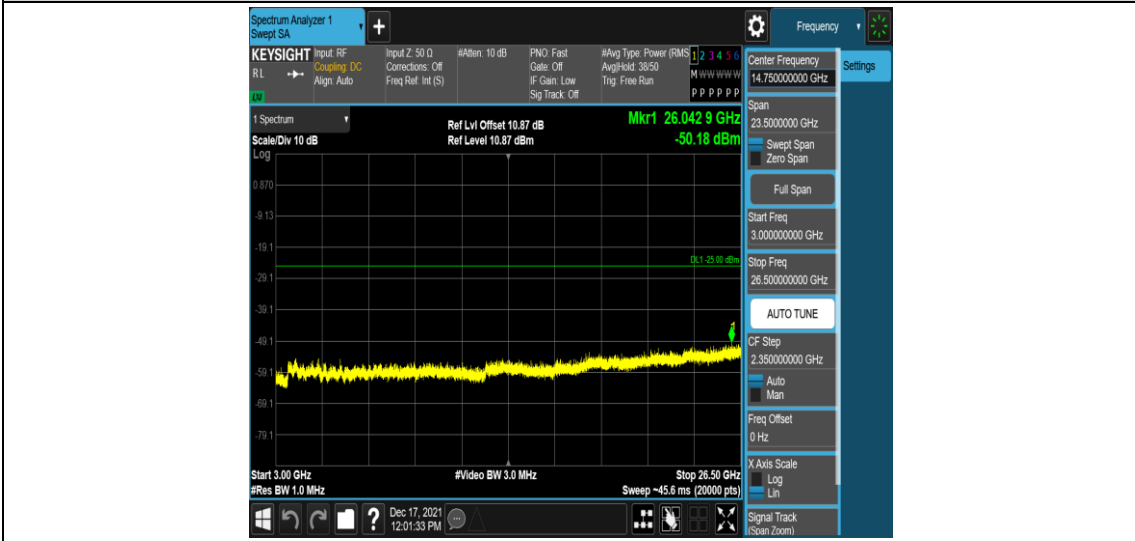

Band41-15MHz-16QAM-40620-1RB#0-Range4:1000~3000MHz

Band41-15MHz-16QAM-40620-1RB#0-Range5:3000~26500MHz