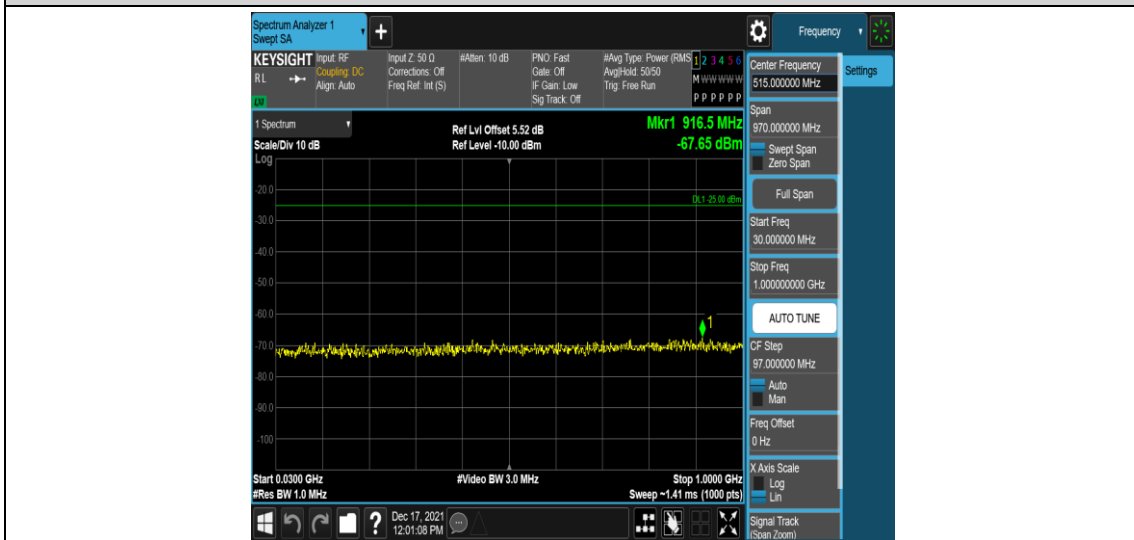

Band41-15MHz-16QAM-40620-1RB#0-Range2:0.15~30MHz

Band41-15MHz-16QAM-40620-1RB#0-Range3:30~1000MHz