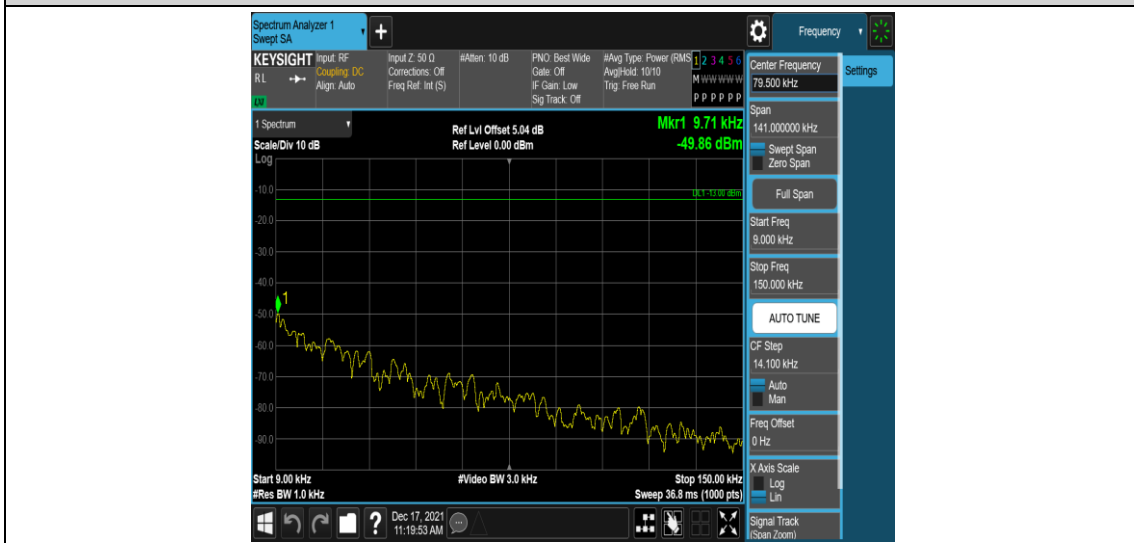

Band41-5MHz-16QAM-41565-1RB#0-Range1:0.009~0.15MHz