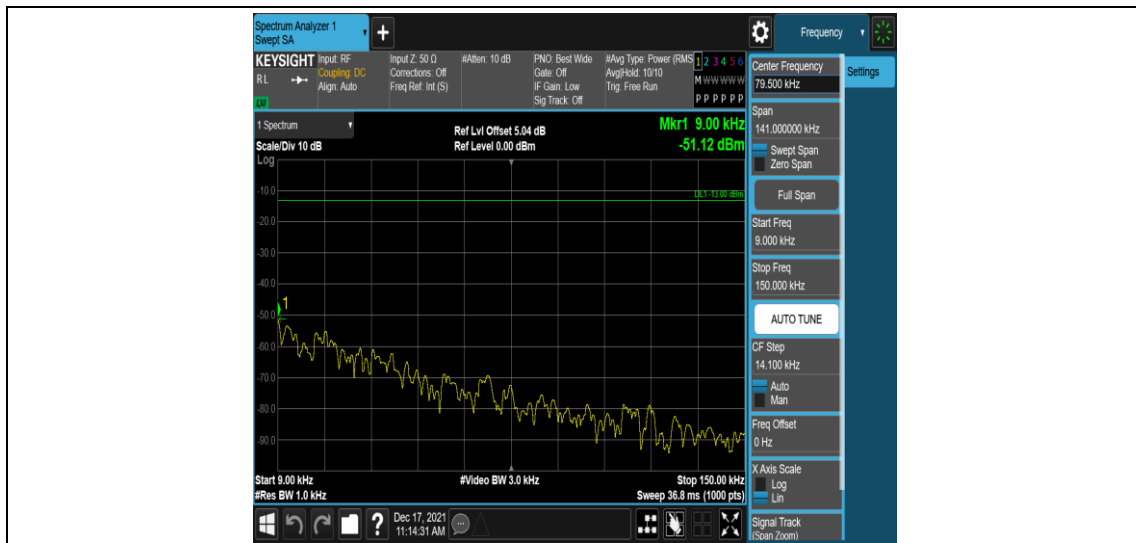

Band41	20MHz	16QAM	41490	1RB#0	Range5:3000~26500MHz	PASS

Test Graphs

Band41-5MHz-QPSK-39675-1RB#0-Range1:0.009~0.15MHz