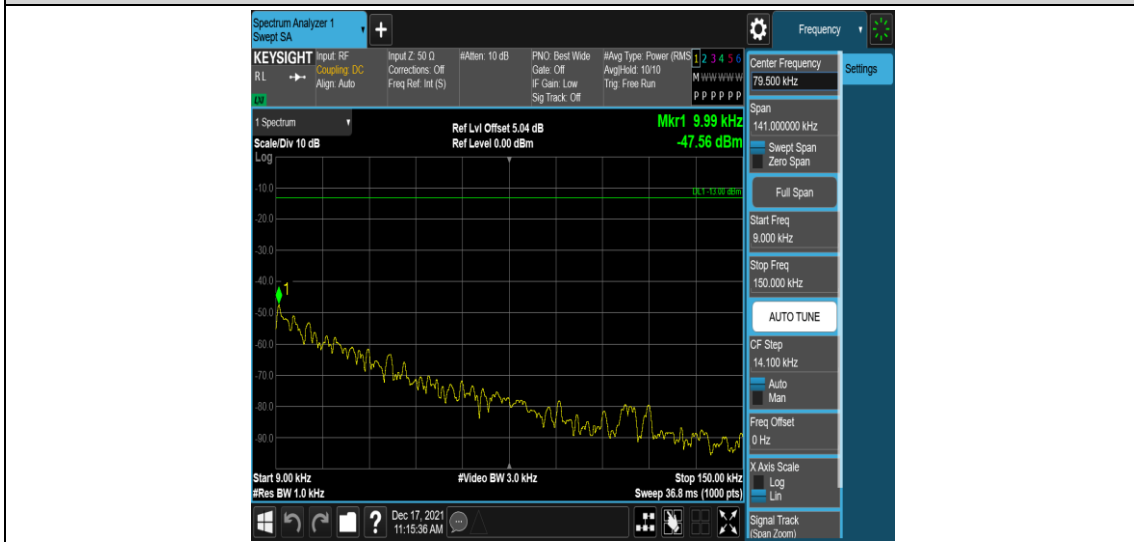

Band41-5MHz-16QAM-39675-1RB#0-Range1:0.009~0.15MHz