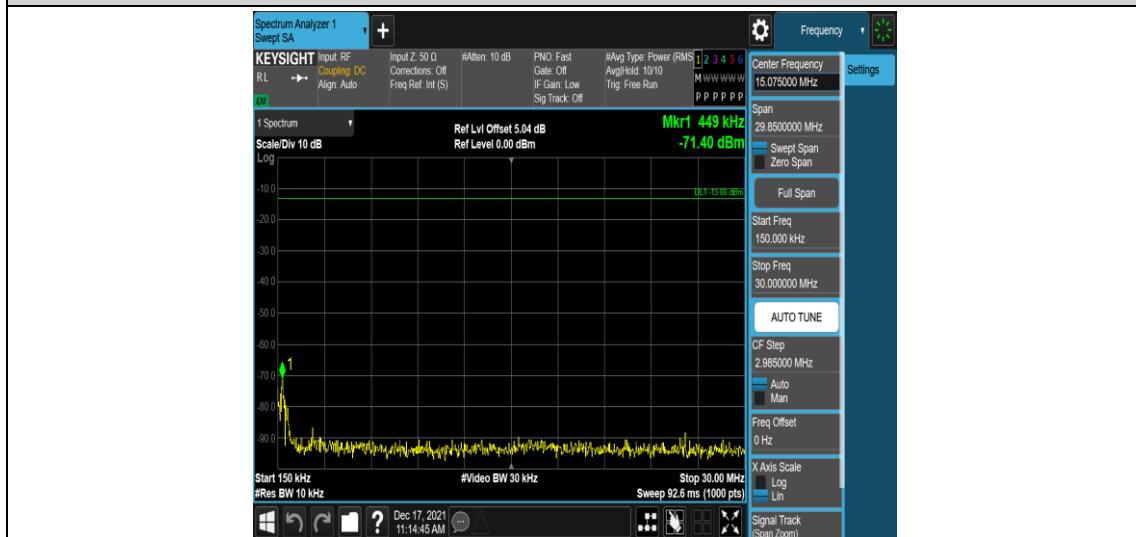

Band41-5MHz-QPSK-39675-1RB#0-Range2:0.15~30MHz