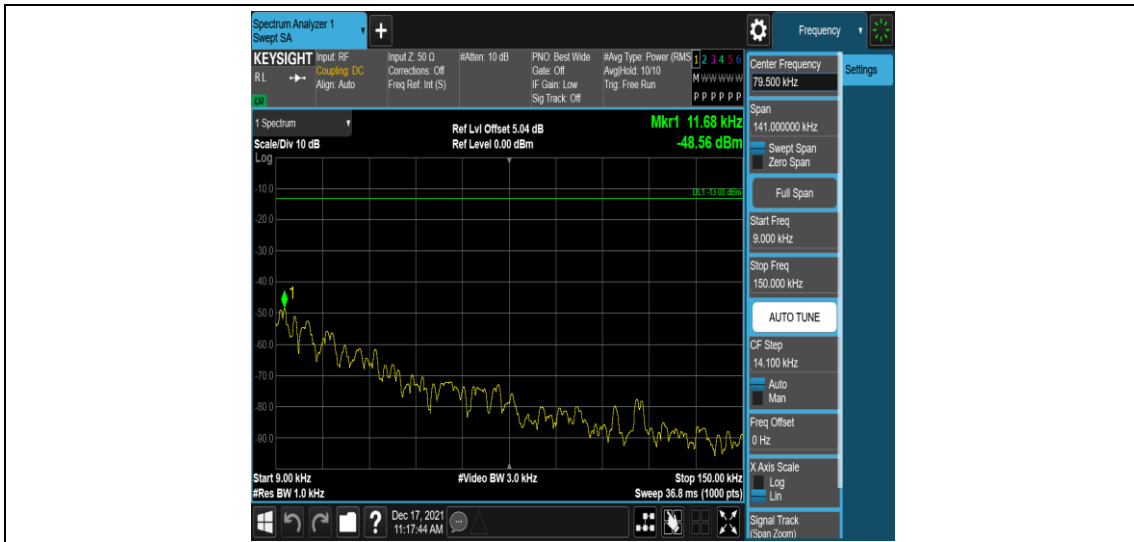

Band41-5MHz-16QAM-40620-1RB#0-Range1:0.009~0.15MHz