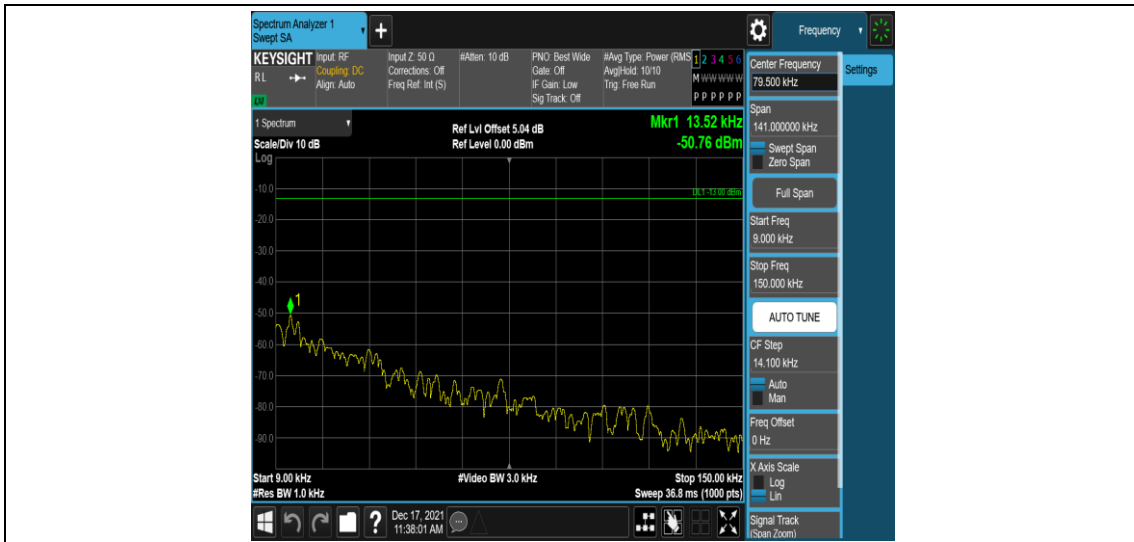

Band41-10MHz-QPSK-40620-1RB#0-Range1:0.009~0.15MHz