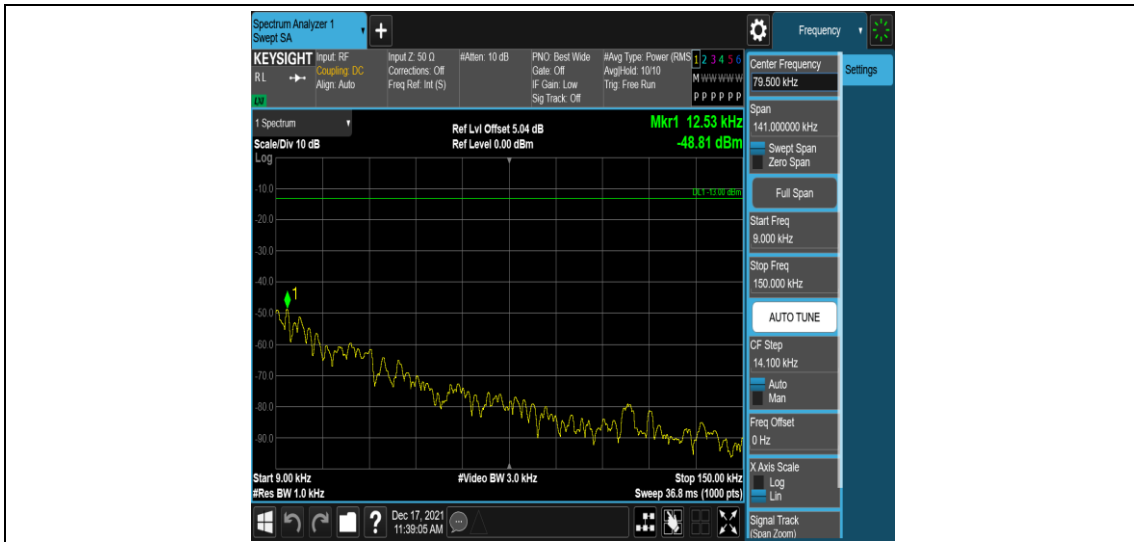

Band41-10MHz-16QAM-40620-1RB#0-Range1:0.009~0.15MHz