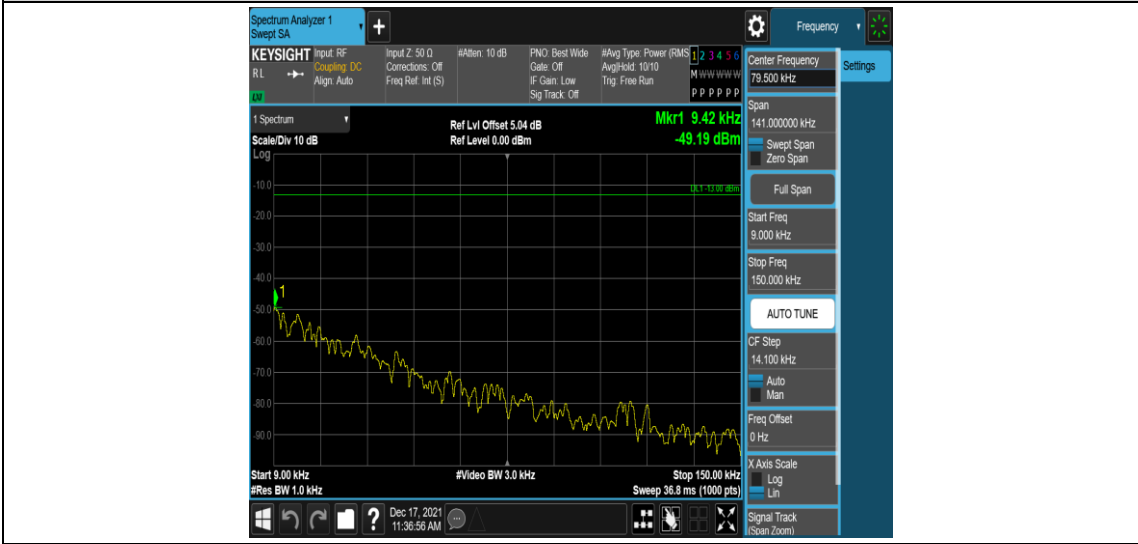

Band41-10MHz-16QAM-39700-1RB#0-Range1:0.009~0.15MHz