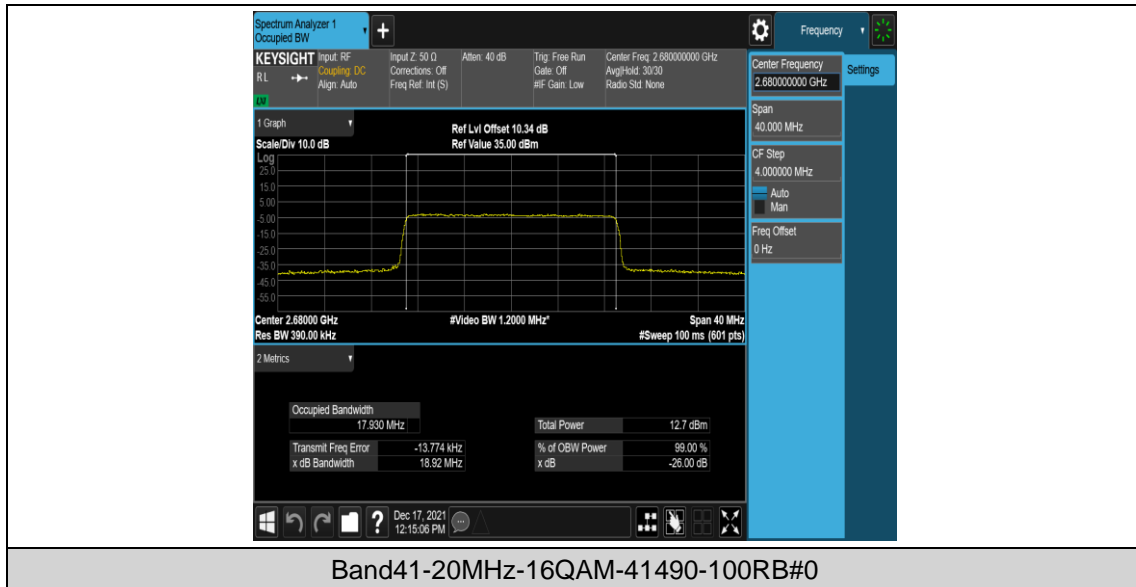

Band41-20MHz-16QAM-40620-100RB#0