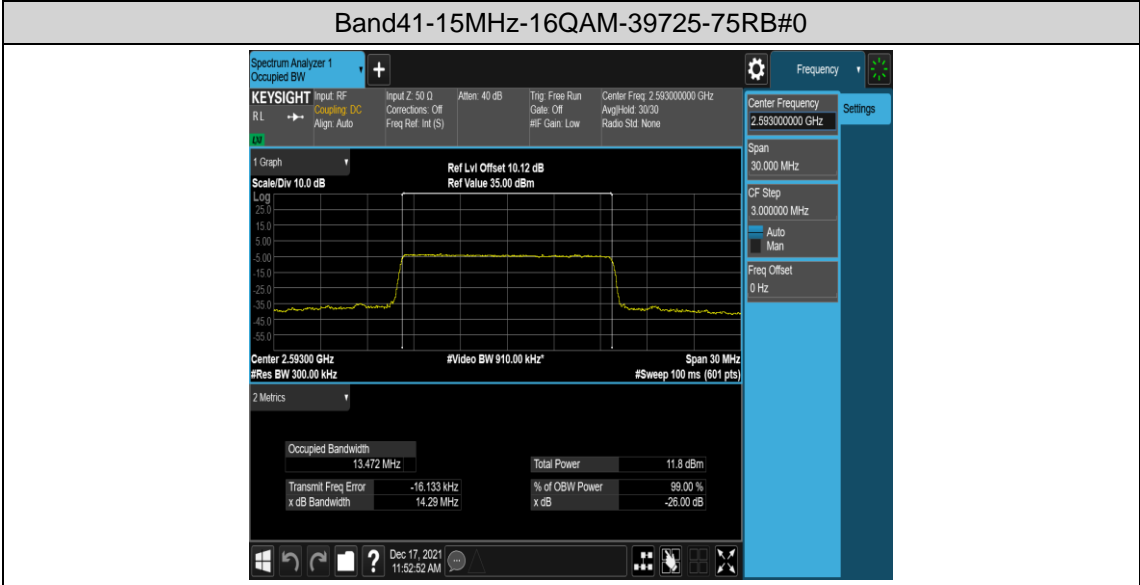

Band41-10MHz-16QAM-41540-50RB#0

Band41-15MHz-QPSK-39725-75RB#0

Band41-15MHz-QPSK-40620-75RB#0

Band41-15MHz-16QAM-41515-75RB#0

Band41-20MHz-QPSK-39750-100RB#0

Band41-20MHz-QPSK-40620-100RB#0

Band41-20MHz-QPSK-41490-100RB#0