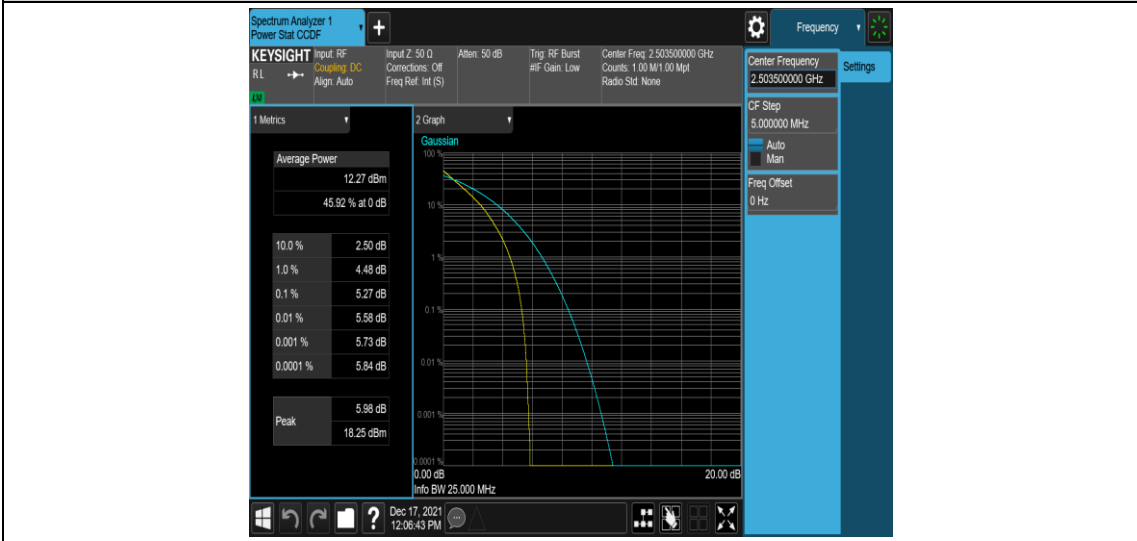

Band41-10MHz-16QAM-40620-1RB#0

Band41-10MHz-16QAM-40620-50RB#0

Band41-10MHz-16QAM-41540-1RB#0

Band41-10MHz-16QAM-41540-50RB#0

Band41-15MHz-QPSK-39725-1RB#0

Band41-15MHz-QPSK-39725-75RB#0

Band41-15MHz-QPSK-40620-1RB#0