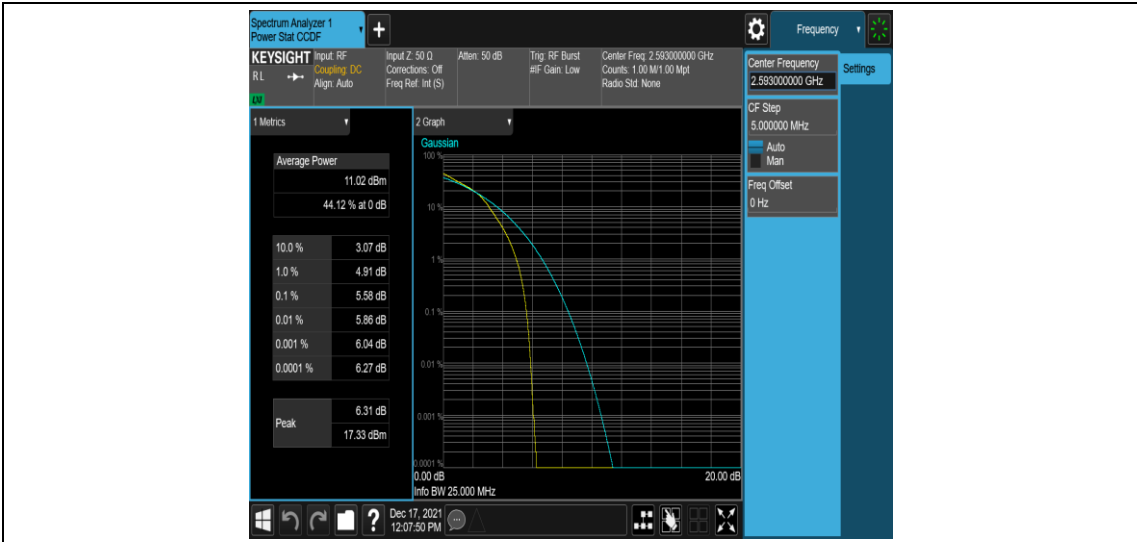

Band41-15MHz-QPSK-40620-75RB#0

Band41-15MHz-QPSK-41515-1RB#0

Band41-15MHz-QPSK-41515-75RB#0

Band41-15MHz-16QAM-39725-1RB#0

Band41-15MHz-16QAM-39725-75RB#0

Band41-15MHz-16QAM-40620-1RB#0

Band41-15MHz-16QAM-40620-75RB#0