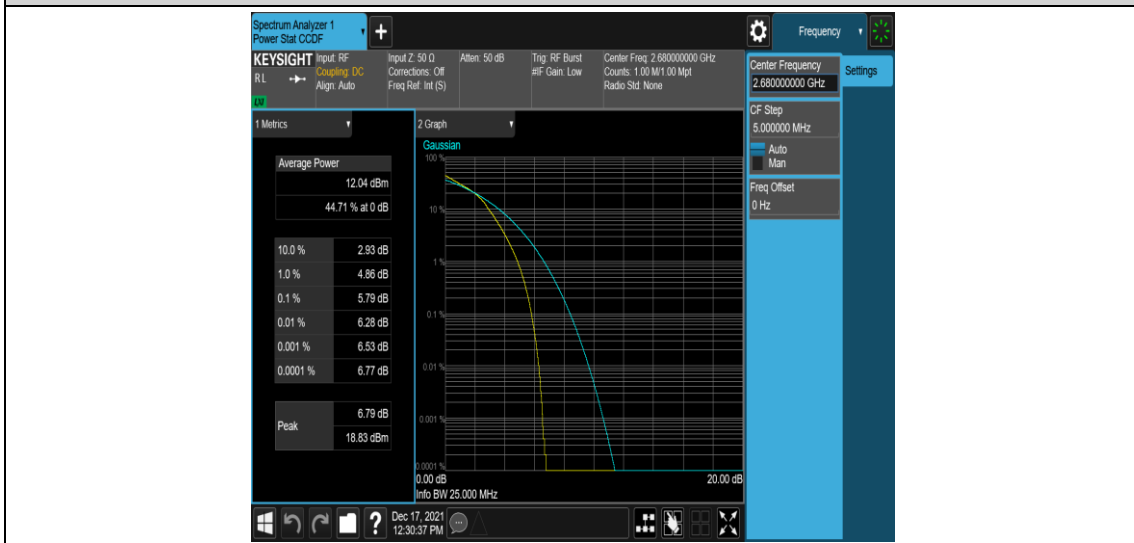

Band41-20MHz-QPSK-41490-100RB#0

**Band41-20MHz-16QAM-39750-1RB#0**

**Band41-20MHz-16QAM-39750-100RB#0**

**Band41-20MHz-16QAM-40620-1RB#0**

Band41-20MHz-16QAM-40620-100RB#0

Band41-20MHz-16QAM-41490-1RB#0

Band41-20MHz-16QAM-41490-100RB#0

## Appendix C: 26dB Bandwidth and Occupied Bandwidth