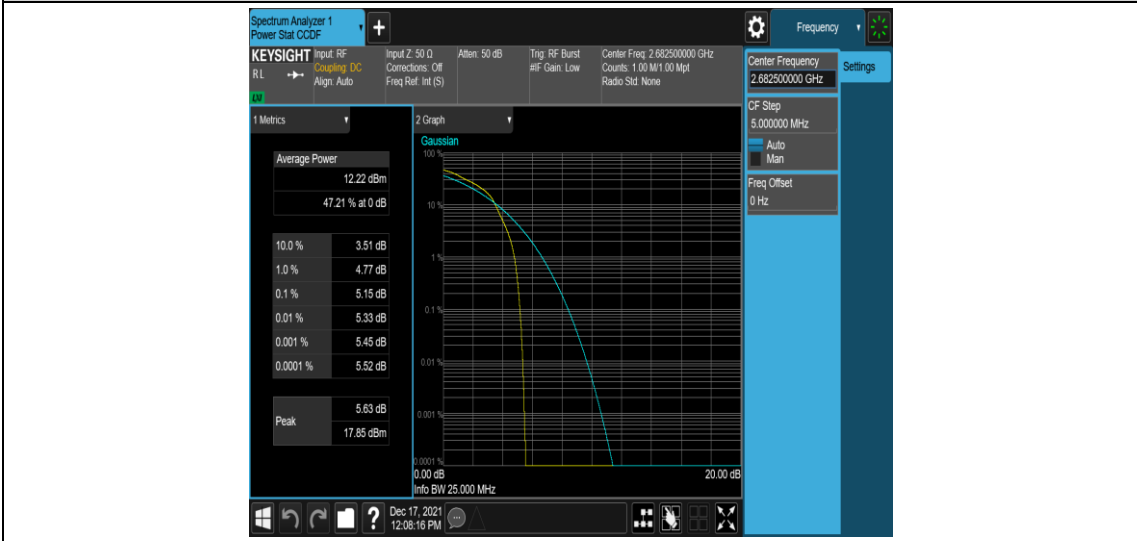

Band41-15MHz-QPSK-40620-75RB#0

Band41-15MHz-QPSK-41515-1RB#0

Band41-15MHz-QPSK-41515-75RB#0

Band41-15MHz-16QAM-39725-1RB#0

Band41-15MHz-16QAM-39725-75RB#0

Band41-15MHz-16QAM-40620-1RB#0

Band41-15MHz-16QAM-40620-75RB#0