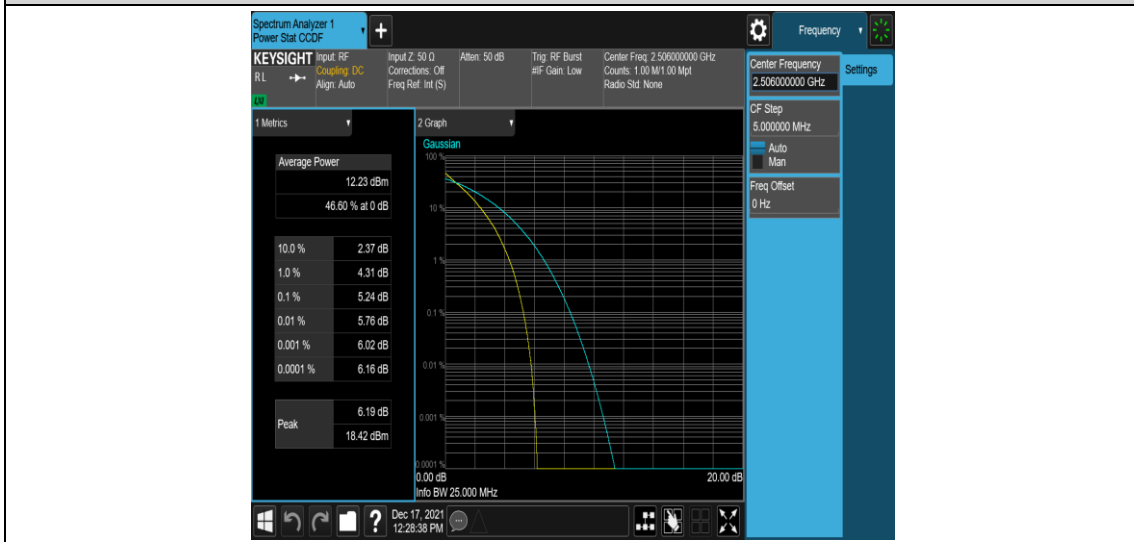

Band41-20MHz-QPSK-39750-100RB#0