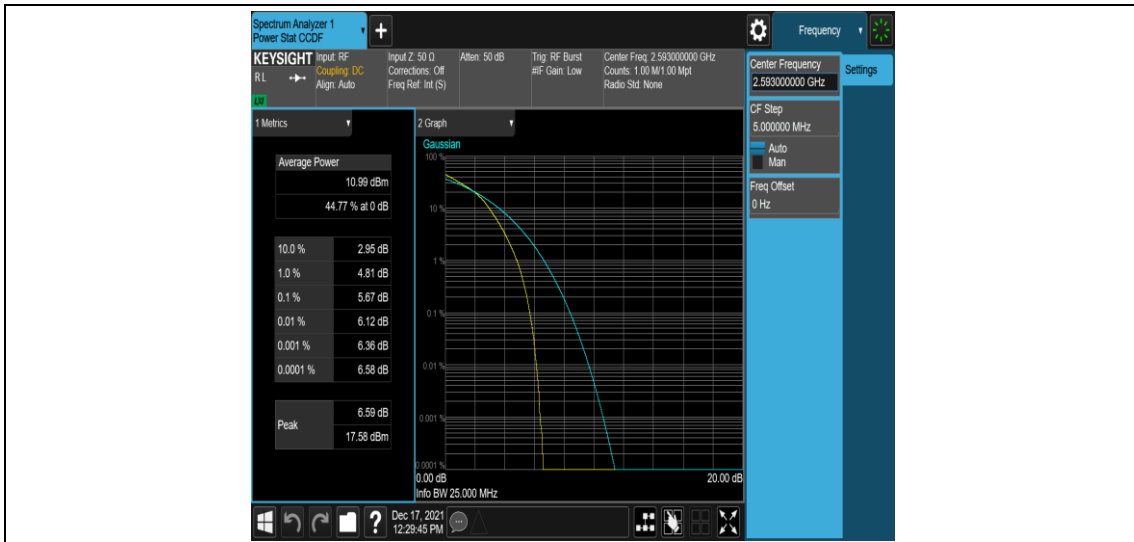

Band41-20MHz-16QAM-40620-100RB#0