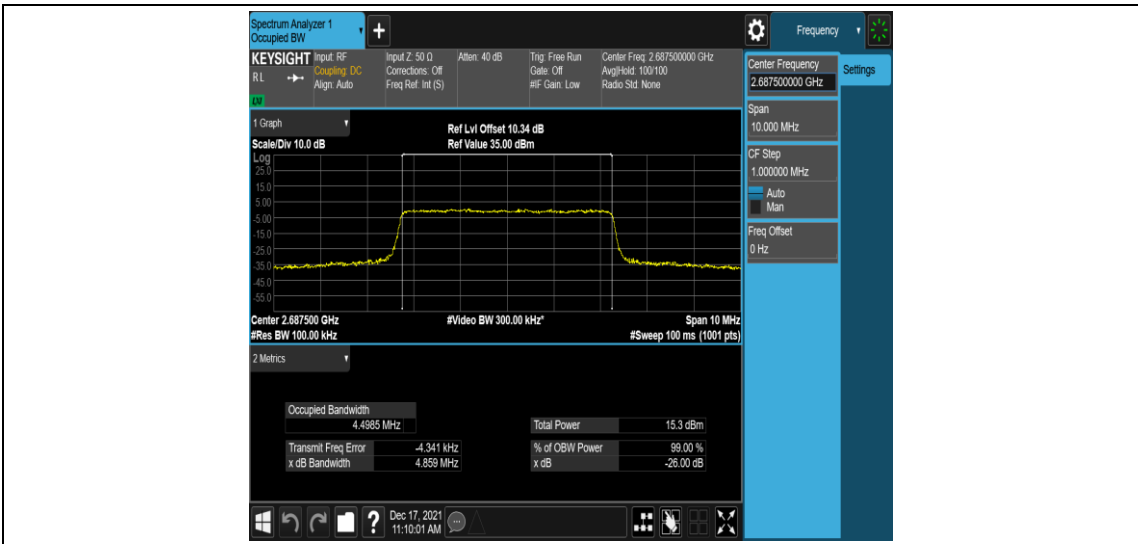

Band41-5MHz-QPSK-41565-25RB#0