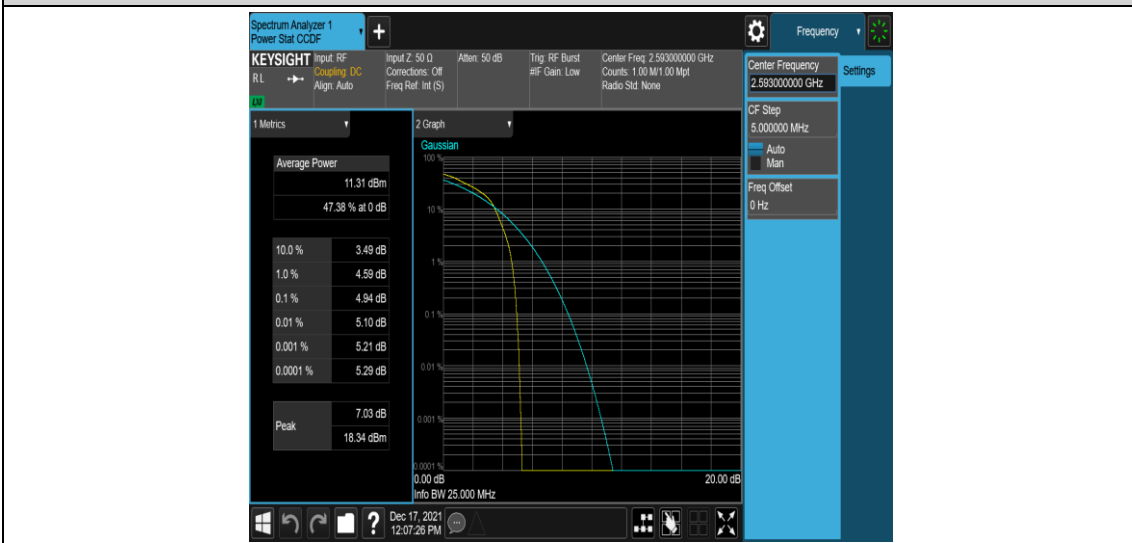

Band41-15MHz-QPSK-40620-75RB#0

Band41-15MHz-QPSK-41515-1RB#0

Band41-15MHz-QPSK-41515-75RB#0

Band41-15MHz-16QAM-39725-1RB#0

Band41-15MHz-16QAM-39725-75RB#0

Band41-15MHz-16QAM-40620-1RB#0

Band41-15MHz-16QAM-40620-75RB#0