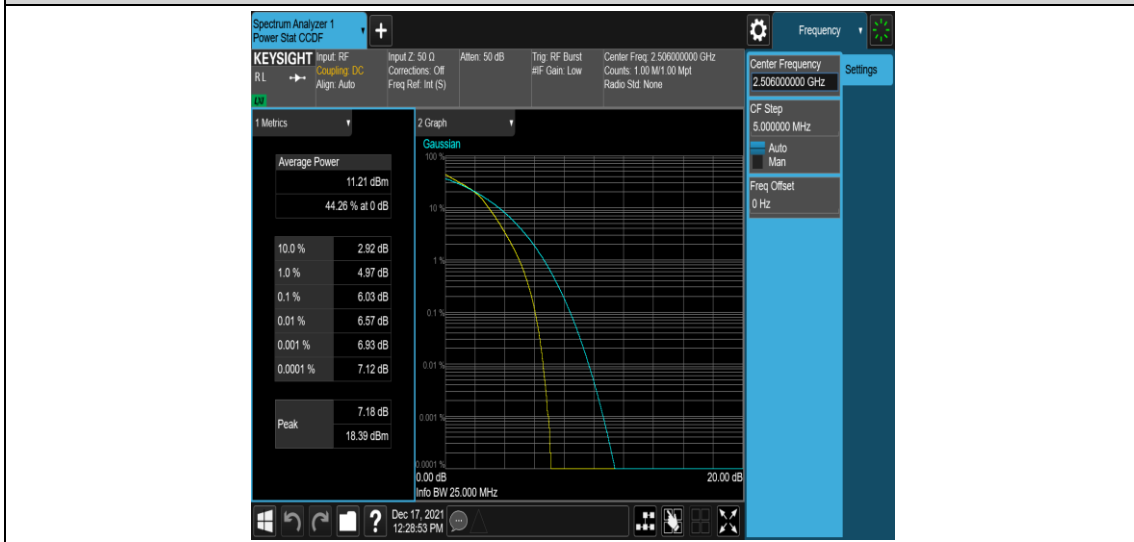

Band41-20MHz-16QAM-39750-100RB#0