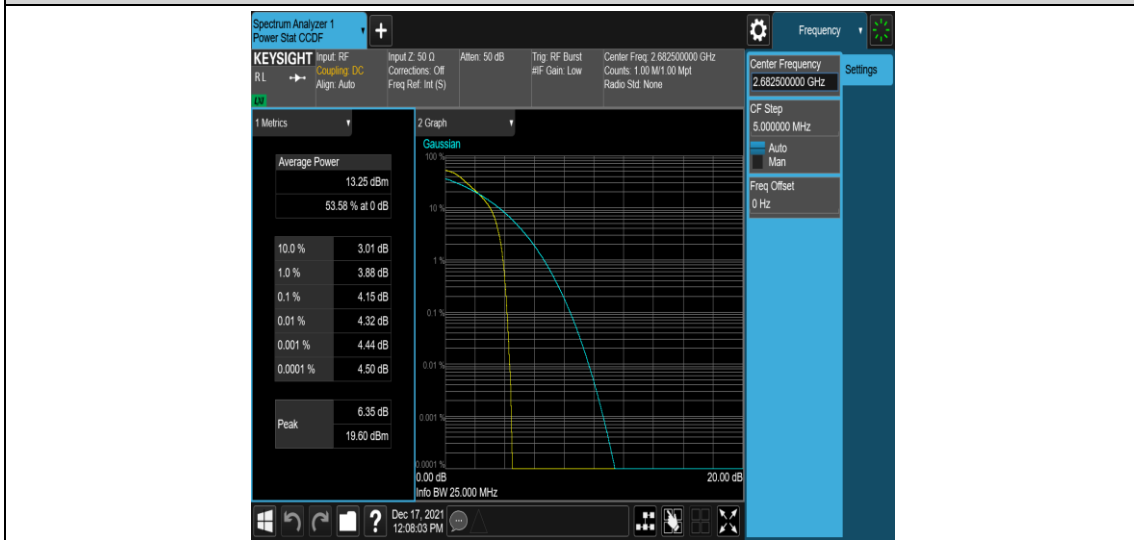

Band41-15MHz-QPSK-41515-1RB#0