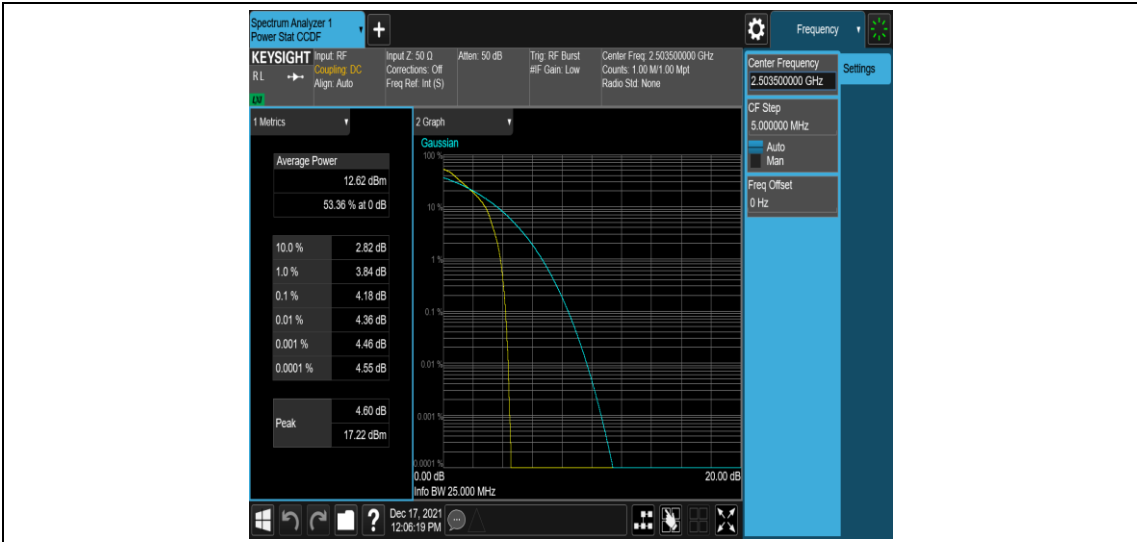

Band41-10MHz-16QAM-40620-1RB#0

Band41-10MHz-16QAM-40620-50RB#0

Band41-10MHz-16QAM-41540-1RB#0

Band41-10MHz-16QAM-41540-50RB#0

Band41-15MHz-QPSK-39725-1RB#0

Band41-15MHz-QPSK-39725-75RB#0

Band41-15MHz-QPSK-40620-1RB#0