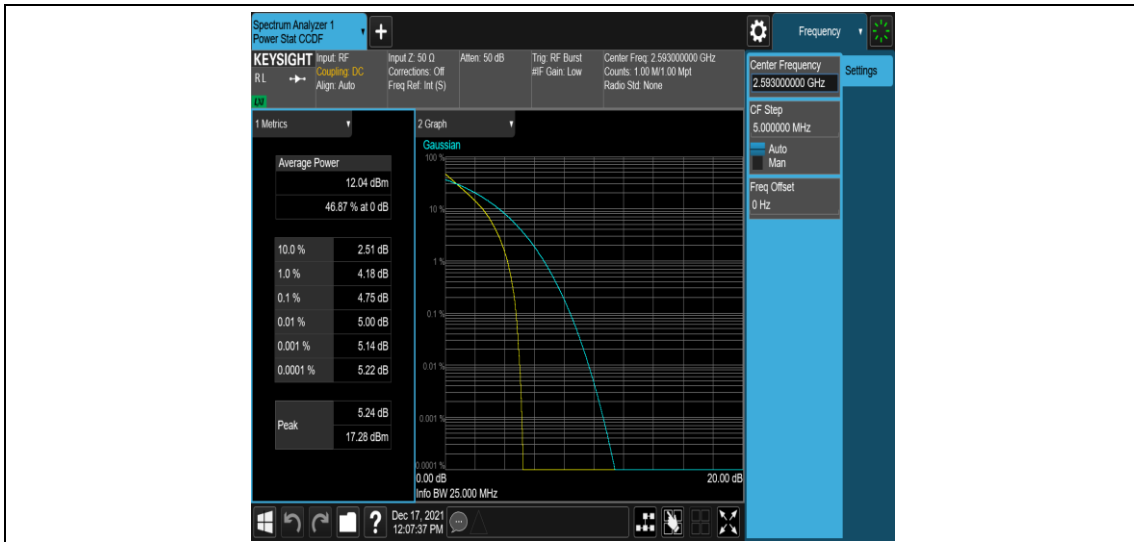

Band41-10MHz-16QAM-40620-1RB#0

Band41-10MHz-16QAM-40620-50RB#0

Band41-10MHz-16QAM-41540-1RB#0

Band41-10MHz-16QAM-41540-50RB#0

Band41-15MHz-QPSK-39725-1RB#0

Band41-15MHz-QPSK-39725-75RB#0

Band41-15MHz-QPSK-40620-1RB#0