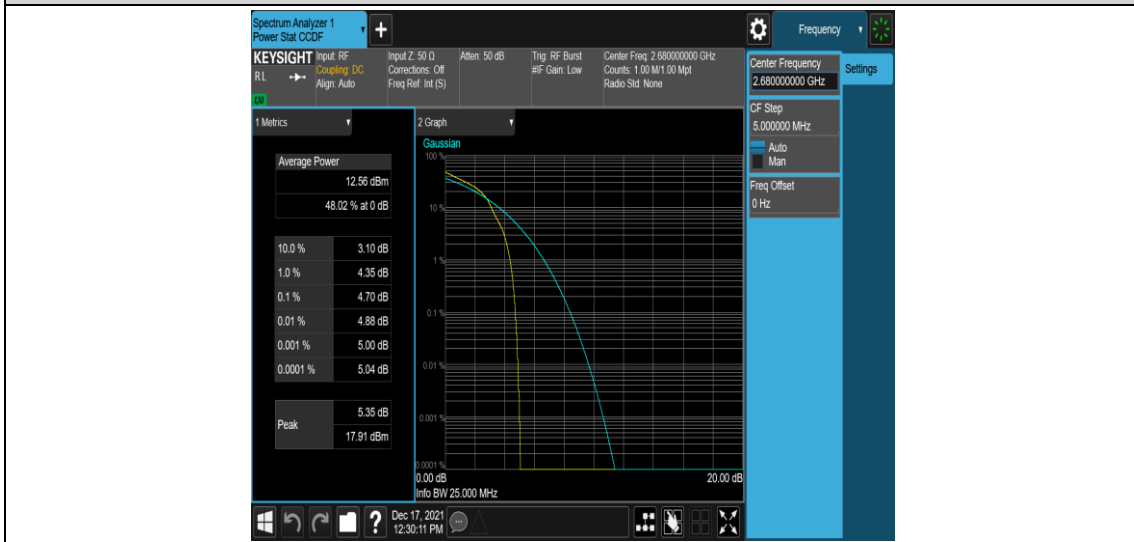

Band41-20MHz-16QAM-41490-1RB#0