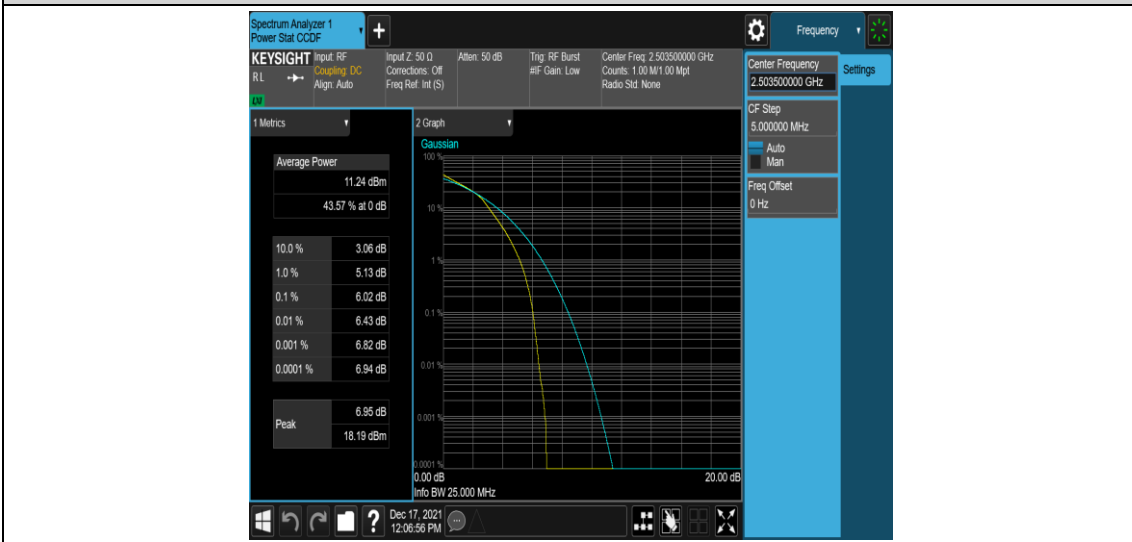

Band41-15MHz-QPSK-40620-75RB#0

Band41-15MHz-QPSK-41515-1RB#0

Band41-15MHz-QPSK-41515-75RB#0

Band41-15MHz-16QAM-39725-1RB#0

Band41-15MHz-16QAM-39725-75RB#0

Band41-15MHz-16QAM-40620-1RB#0

Band41-15MHz-16QAM-40620-75RB#0