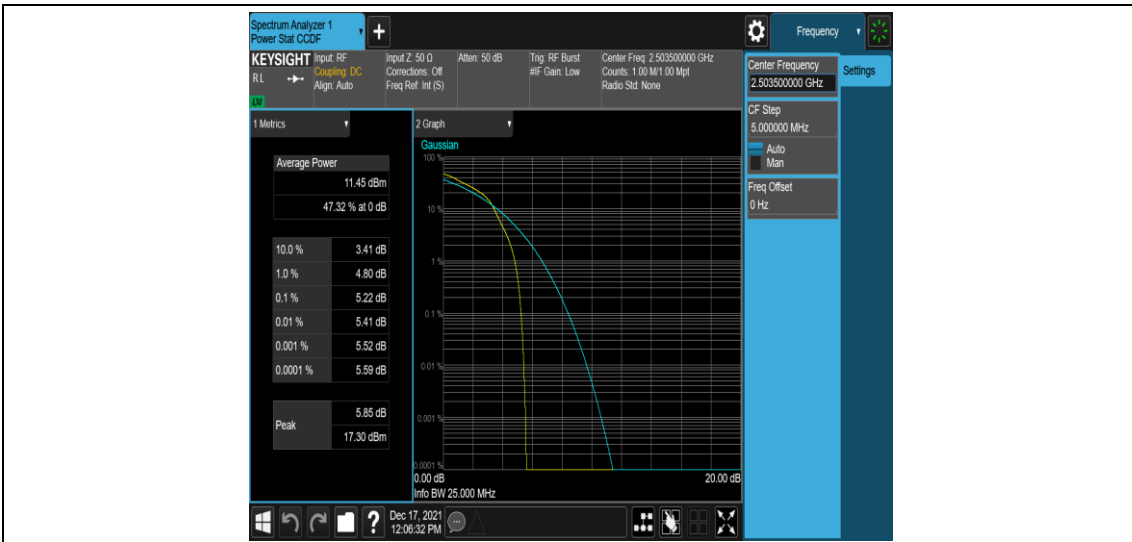

Band41-15MHz-16QAM-39725-1RB#0