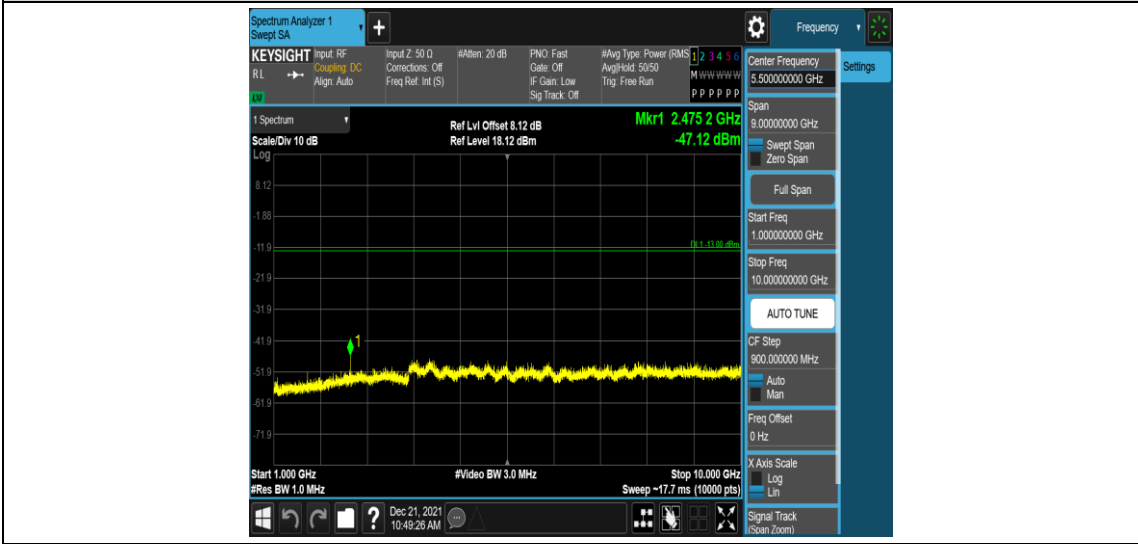

Band26-15MHz-QPSK-26965-1RB#0-Range3:30~1000MHz

Band26-15MHz-QPSK-26965-1RB#0-Range4:1000~10000MHz

Band26-15MHz-16QAM-26865-1RB#0-Range1:0.009~0.15MHz

Band26-15MHz-16QAM-26865-1RB#0-Range2:0.15~30MHz

Band26-15MHz-16QAM-26865-1RB#0-Range3:30~1000MHz