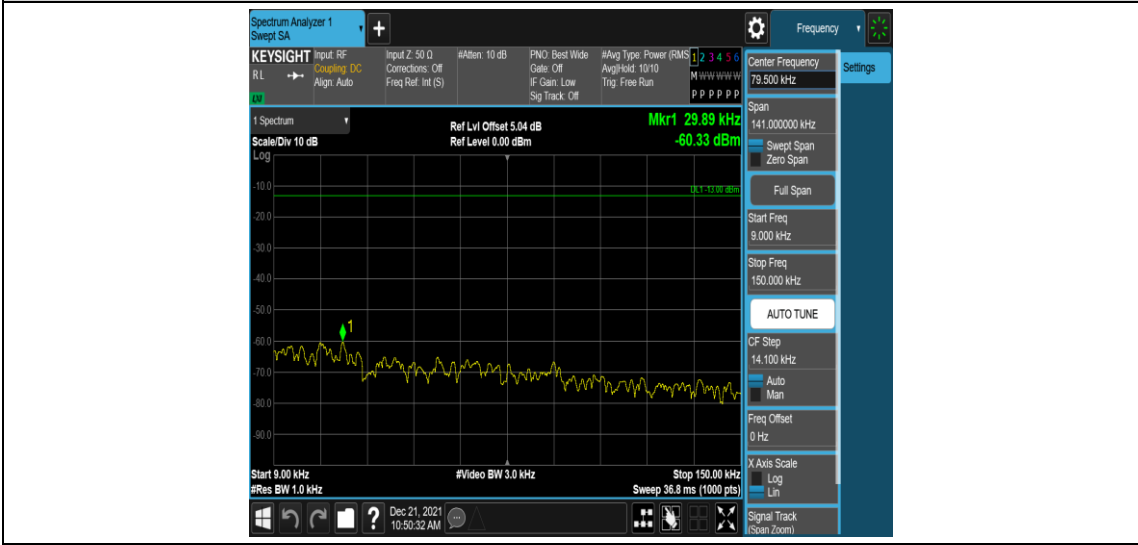

Band26-15MHz-16QAM-26865-1RB#0-Range4:1000~10000MHz