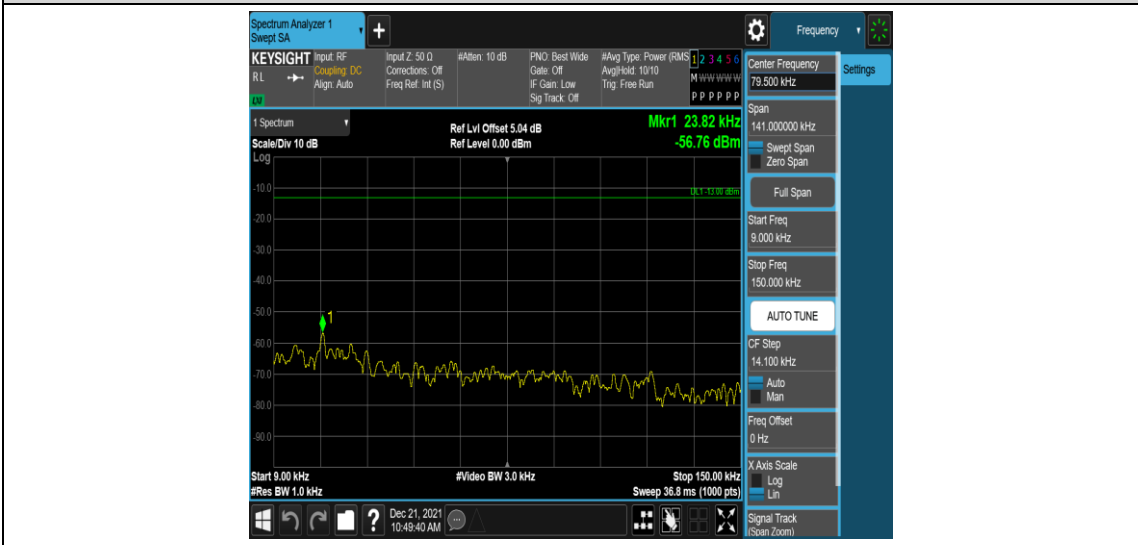

Band26-15MHz-QPSK-26865-1RB#0-Range1:0.009~0.15MHz

Band26-15MHz-QPSK-26865-1RB#0-Range2:0.15~30MHz

Band26-15MHz-QPSK-26865-1RB#0-Range3:30~1000MHz

Band26-15MHz-QPSK-26865-1RB#0-Range4:1000~10000MHz

Band26-15MHz-QPSK-26915-1RB#0-Range1:0.009~0.15MHz

Band26-15MHz-QPSK-26915-1RB#0-Range2:0.15~30MHz

Band26-15MHz-QPSK-26915-1RB#0-Range3:30~1000MHz

Band26-15MHz-QPSK-26915-1RB#0-Range4:1000~10000MHz

Band26-15MHz-QPSK-26965-1RB#0-Range1:0.009~0.15MHz

Band26-15MHz-QPSK-26965-1RB#0-Range2:0.15~30MHz