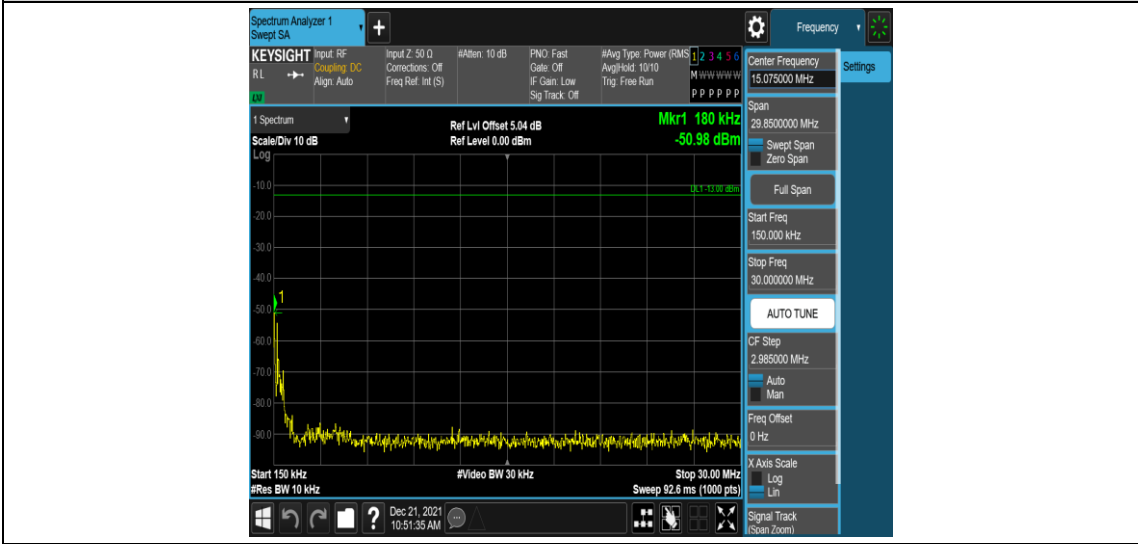

Band26-15MHz-QPSK-26915-1RB#0-Range2:0.15~30MHz

Band26-15MHz-QPSK-26915-1RB#0-Range3:30~1000MHz

Band26-15MHz-QPSK-26915-1RB#0-Range4:1000~10000MHz

Band26-15MHz-QPSK-26965-1RB#0-Range1:0.009~0.15MHz

Band26-15MHz-QPSK-26965-1RB#0-Range2:0.15~30MHz