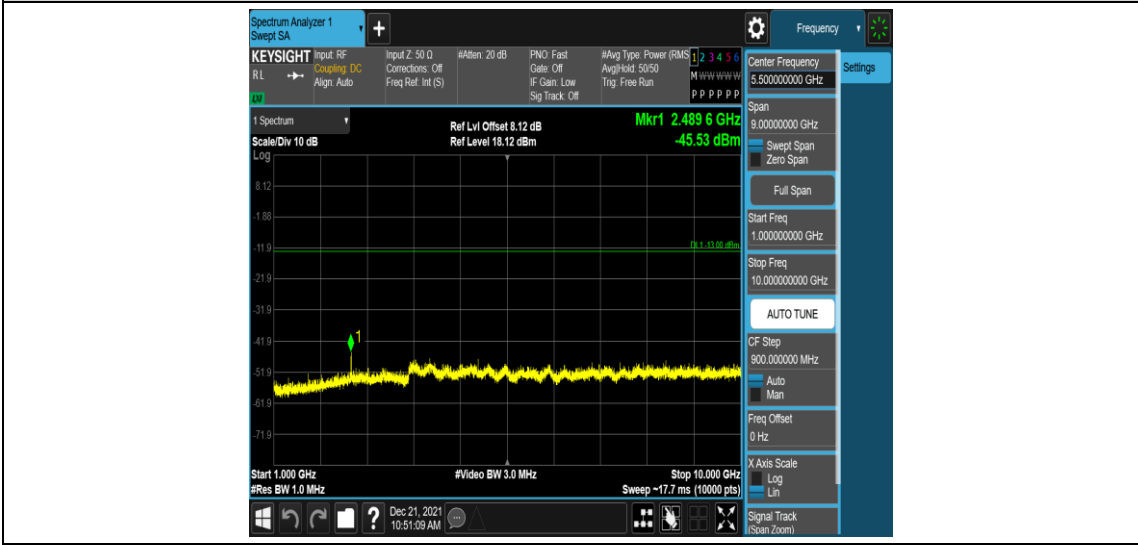

Band26-15MHz-16QAM-26865-1RB#0-Range4:1000~10000MHz

Band26-15MHz-16QAM-26915-1RB#0-Range1:0.009~0.15MHz

Band26-15MHz-16QAM-26915-1RB#0-Range2:0.15~30MHz

Band26-15MHz-16QAM-26915-1RB#0-Range3:30~1000MHz

Band26-15MHz-16QAM-26915-1RB#0-Range4:1000~10000MHz