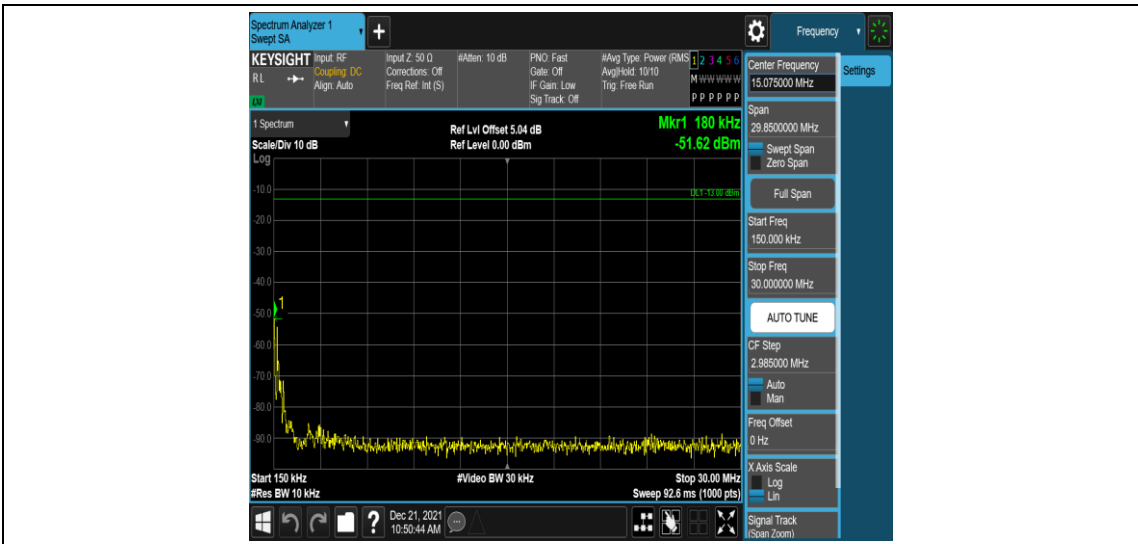

Band26-15MHz-16QAM-26915-1RB#0-Range1:0.009~0.15MHz