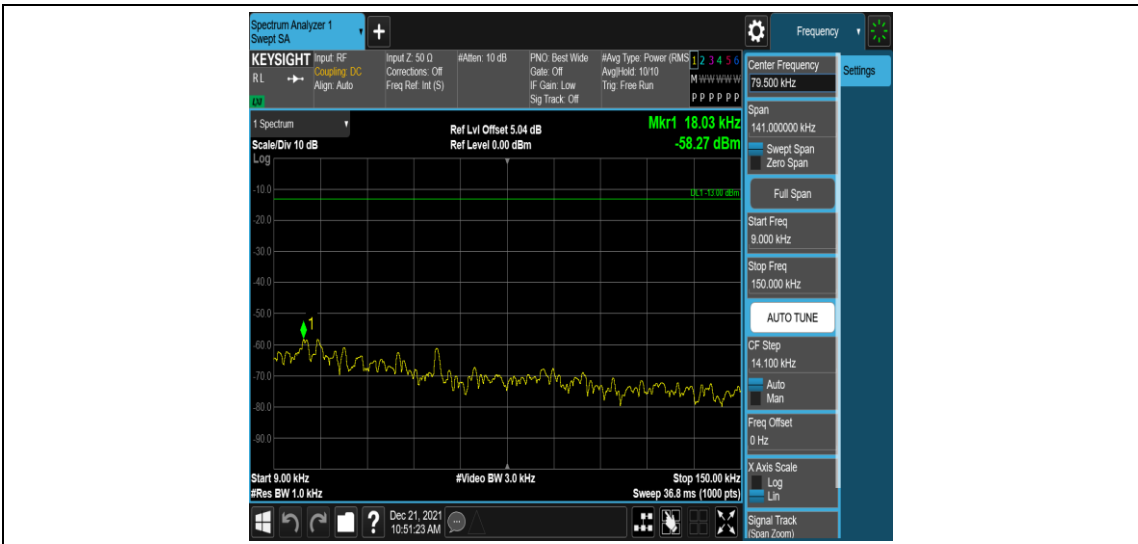

Band26-15MHz-QPSK-26865-1RB#0-Range1:0.009~0.15MHz

Band26-15MHz-QPSK-26865-1RB#0-Range2:0.15~30MHz

Band26-15MHz-QPSK-26865-1RB#0-Range3:30~1000MHz

Band26-15MHz-QPSK-26865-1RB#0-Range4:1000~10000MHz

Band26-15MHz-QPSK-26915-1RB#0-Range1:0.009~0.15MHz

Band26-15MHz-QPSK-26915-1RB#0-Range2:0.15~30MHz

Band26-15MHz-QPSK-26915-1RB#0-Range3:30~1000MHz

Band26-15MHz-QPSK-26915-1RB#0-Range4:1000~10000MHz

Band26-15MHz-QPSK-26965-1RB#0-Range1:0.009~0.15MHz

Band26-15MHz-QPSK-26965-1RB#0-Range2:0.15~30MHz