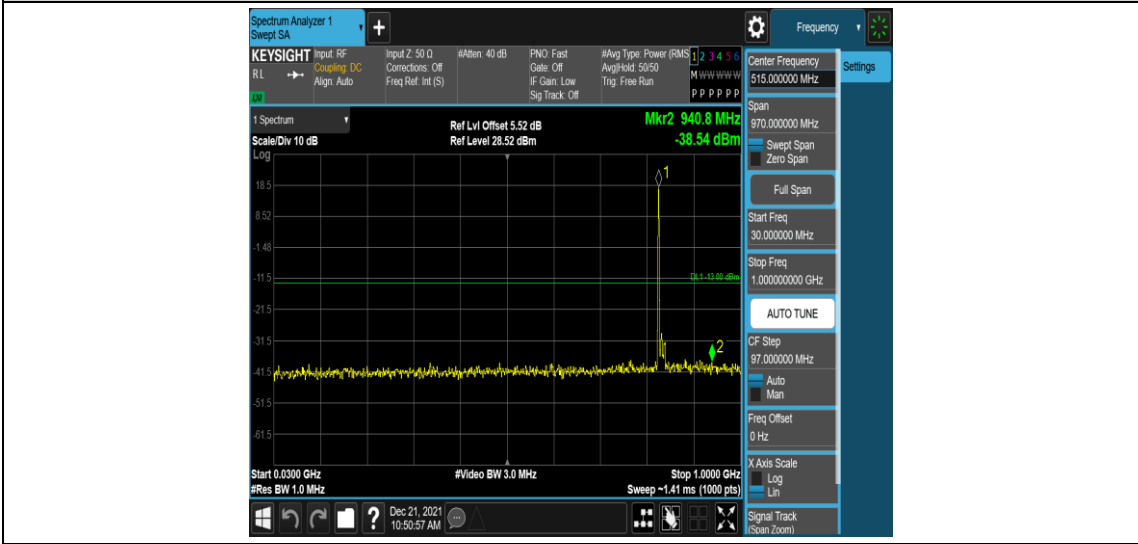

Band26-15MHz-16QAM-26915-1RB#0-Range2:0.15~30MHz