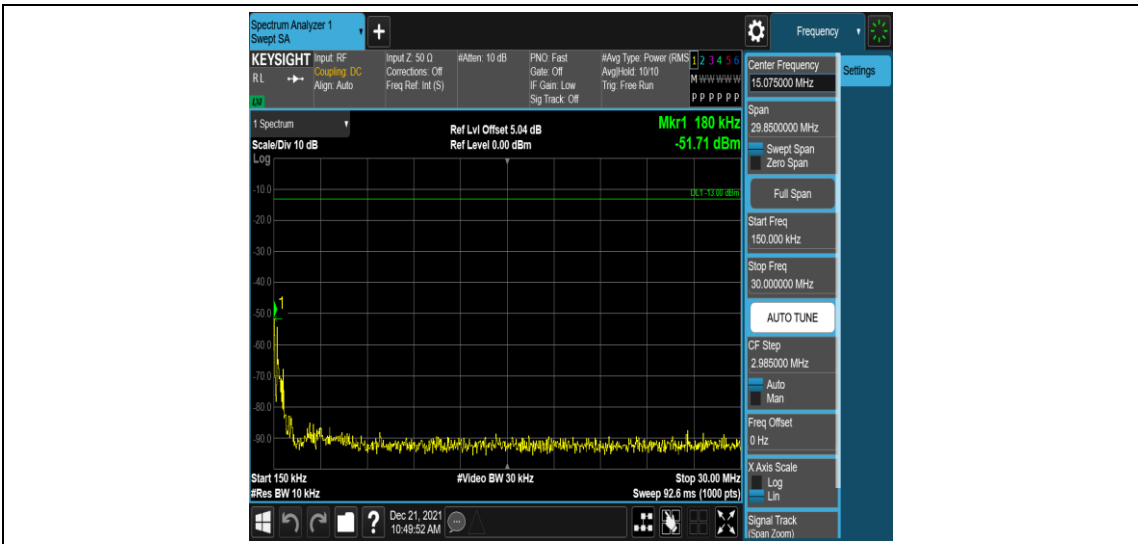

Band26-15MHz-QPSK-26865-1RB#0-Range1:0.009~0.15MHz

Band26-15MHz-QPSK-26865-1RB#0-Range2:0.15~30MHz

Band26-15MHz-QPSK-26865-1RB#0-Range3:30~1000MHz

Band26-15MHz-QPSK-26865-1RB#0-Range4:1000~10000MHz

Band26-15MHz-QPSK-26915-1RB#0-Range1:0.009~0.15MHz

Band26-15MHz-QPSK-26915-1RB#0-Range2:0.15~30MHz

Band26-15MHz-QPSK-26915-1RB#0-Range3:30~1000MHz

Band26-15MHz-QPSK-26915-1RB#0-Range4:1000~10000MHz

Band26-15MHz-QPSK-26965-1RB#0-Range1:0.009~0.15MHz

Band26-15MHz-QPSK-26965-1RB#0-Range2:0.15~30MHz