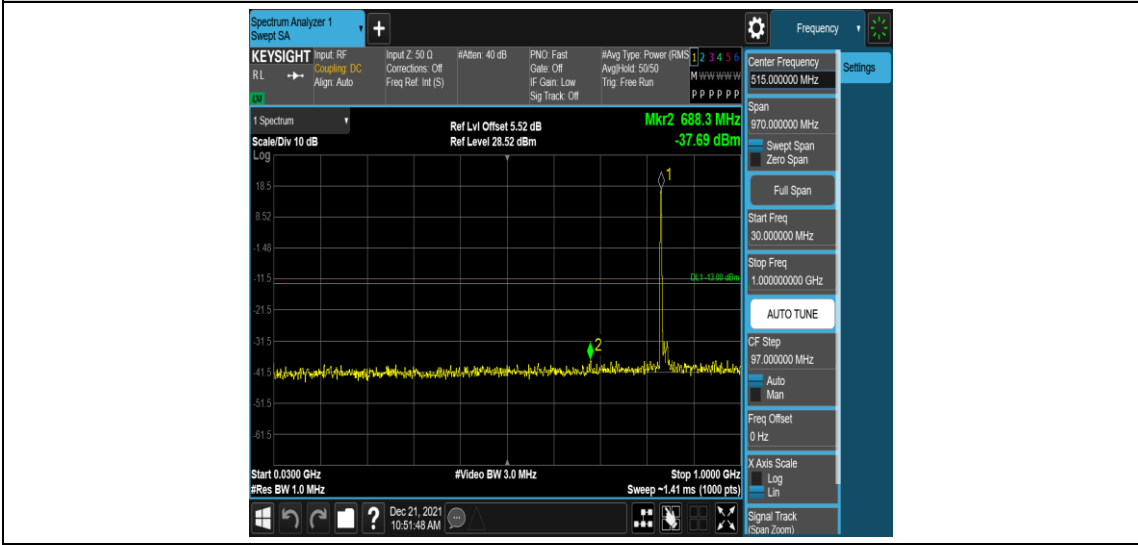

Band26-15MHz-QPSK-26915-1RB#0-Range2:0.15~30MHz

Band26-15MHz-QPSK-26915-1RB#0-Range3:30~1000MHz

Band26-15MHz-QPSK-26915-1RB#0-Range4:1000~10000MHz

Band26-15MHz-QPSK-26965-1RB#0-Range1:0.009~0.15MHz

Band26-15MHz-QPSK-26965-1RB#0-Range2:0.15~30MHz