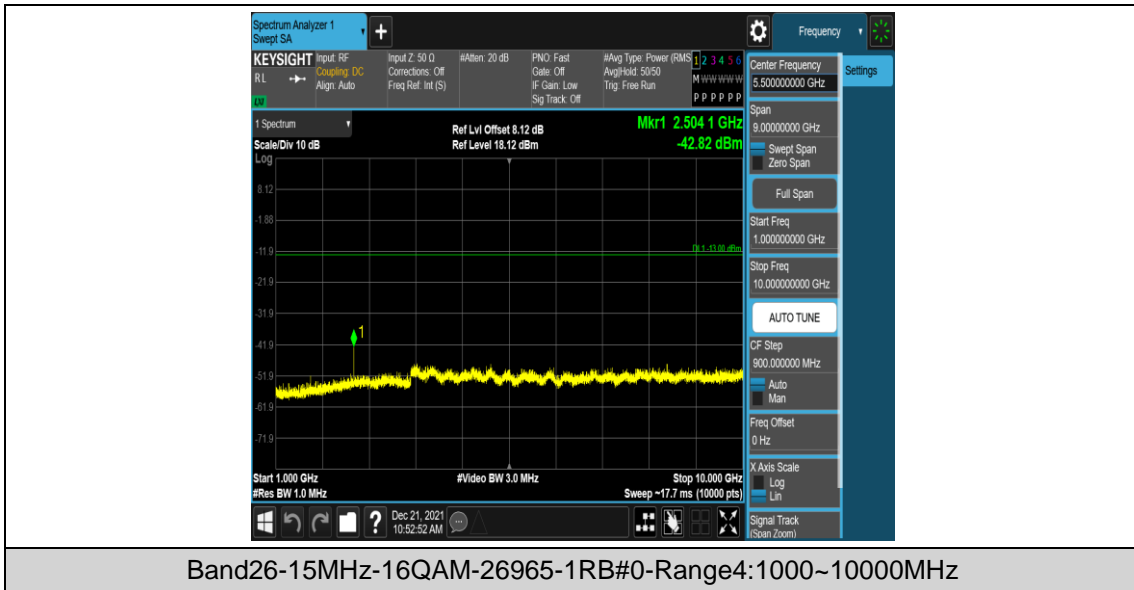

Band26-15MHz-16QAM-26965-1RB#0-Range3:30~1000MHz