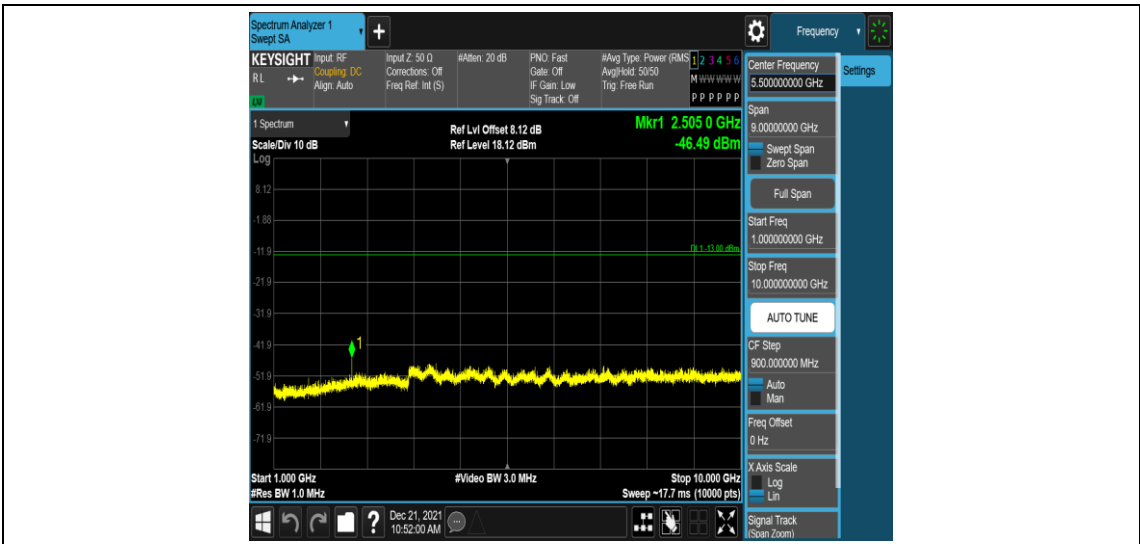

Band26-15MHz-QPSK-26965-1RB#0-Range3:30~1000MHz