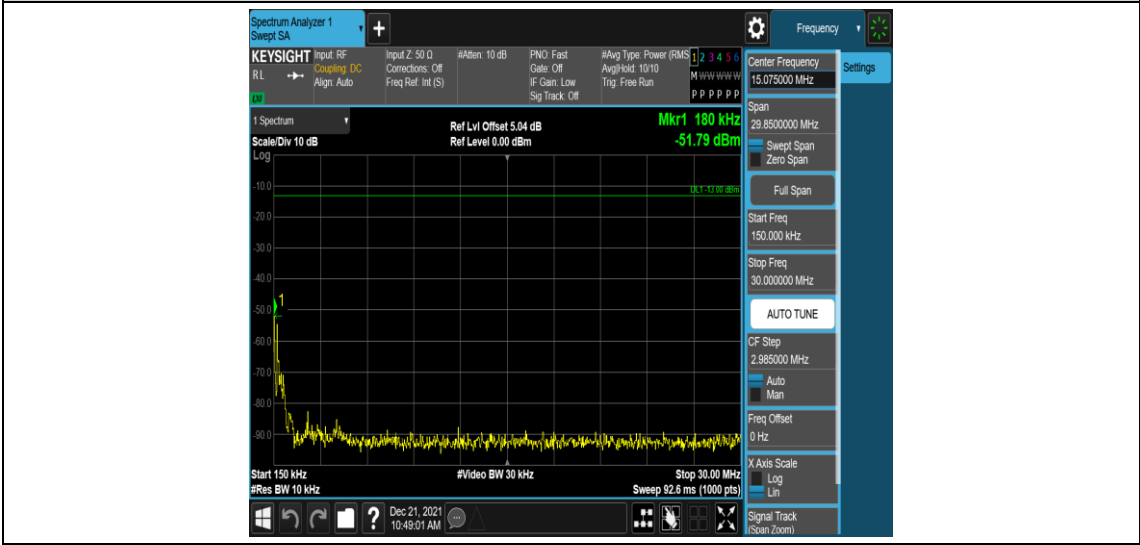

Band26-15MHz-16QAM-26865-1RB#0-Range1:0.009~0.15MHz