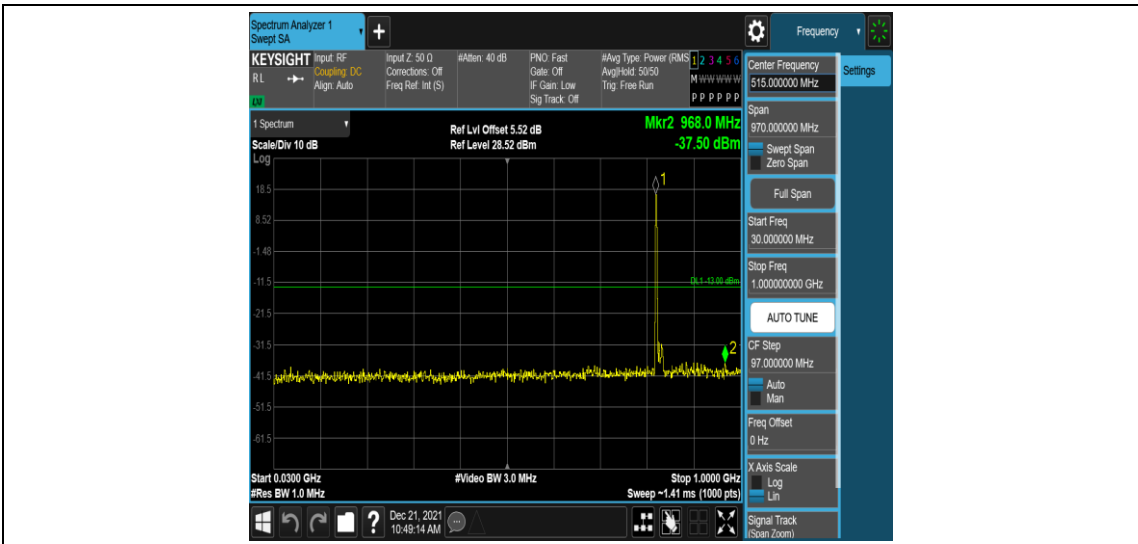

Band26-15MHz-QPSK-26965-1RB#0-Range3:30~1000MHz

Band26-15MHz-QPSK-26965-1RB#0-Range4:1000~10000MHz

Band26-15MHz-16QAM-26865-1RB#0-Range1:0.009~0.15MHz

Band26-15MHz-16QAM-26865-1RB#0-Range2:0.15~30MHz

Band26-15MHz-16QAM-26865-1RB#0-Range3:30~1000MHz