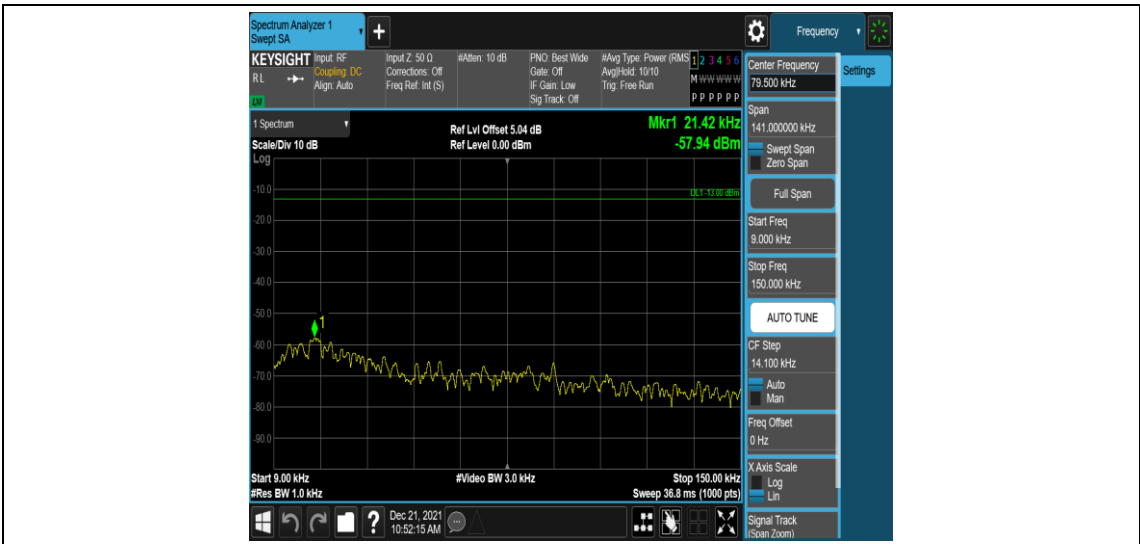

Band26-15MHz-16QAM-26865-1RB#0-Range4:1000~10000MHz

Band26-15MHz-16QAM-26915-1RB#0-Range1:0.009~0.15MHz

Band26-15MHz-16QAM-26915-1RB#0-Range2:0.15~30MHz

Band26-15MHz-16QAM-26915-1RB#0-Range3:30~1000MHz

Band26-15MHz-16QAM-26915-1RB#0-Range4:1000~10000MHz