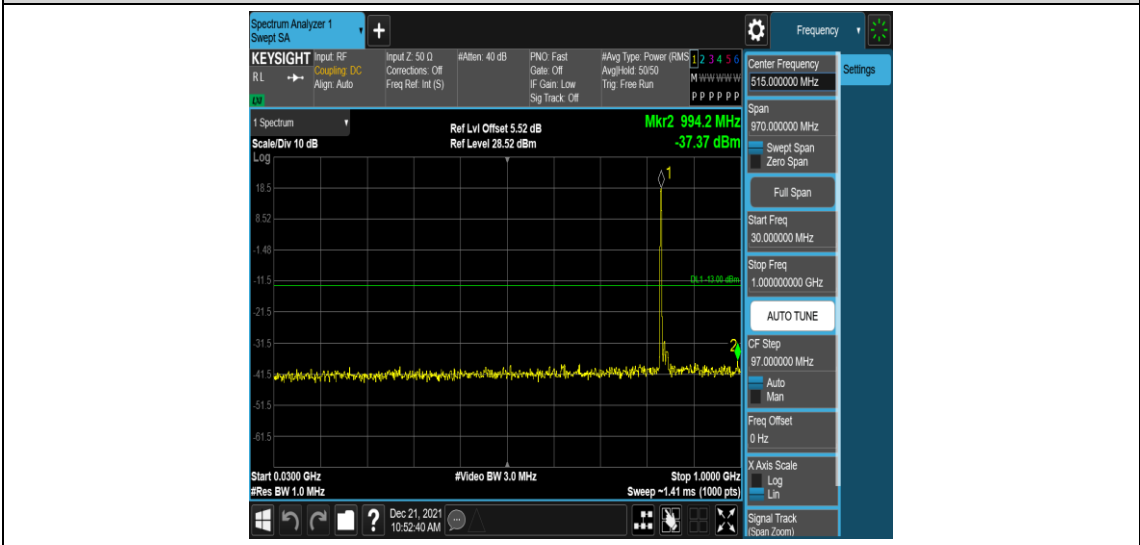

Band26-15MHz-16QAM-26965-1RB#0-Range2:0.15~30MHz