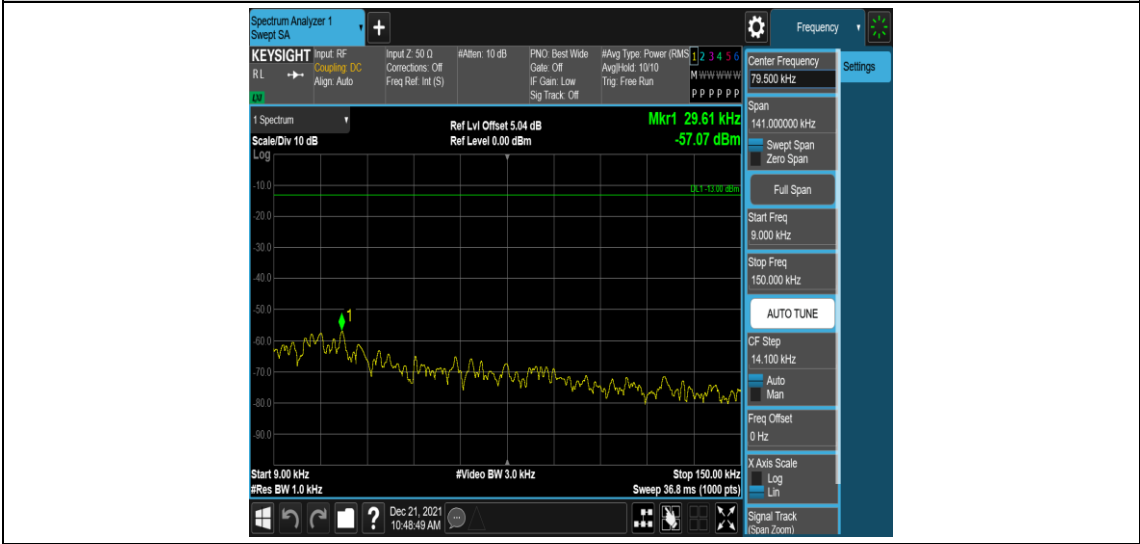

Band26-15MHz-QPSK-26965-1RB#0-Range4:1000~10000MHz