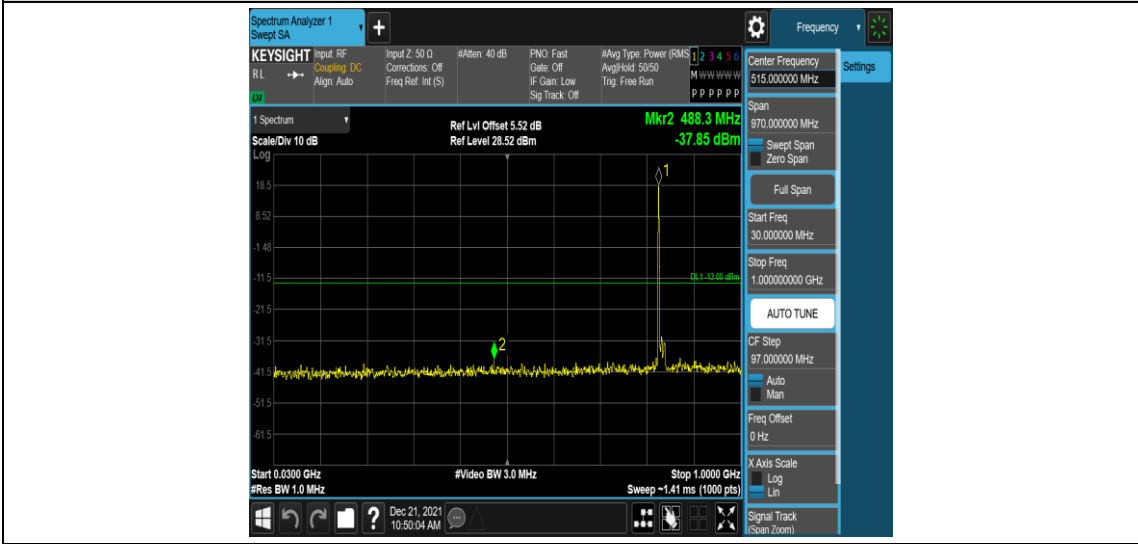

Band26-15MHz-QPSK-26915-1RB#0-Range2:0.15~30MHz