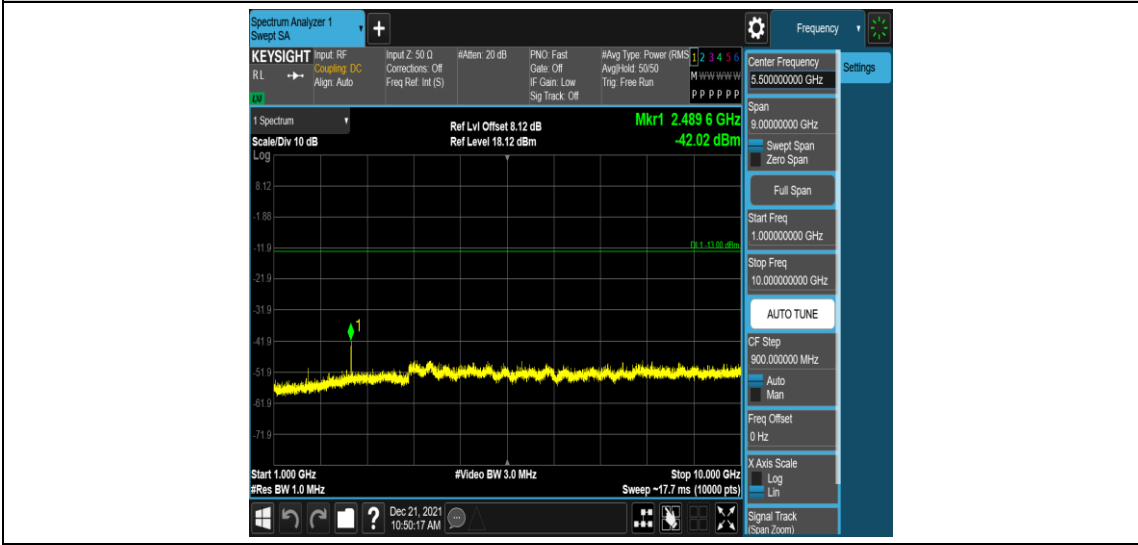

Band26-15MHz-QPSK-26915-1RB#0-Range3:30~1000MHz