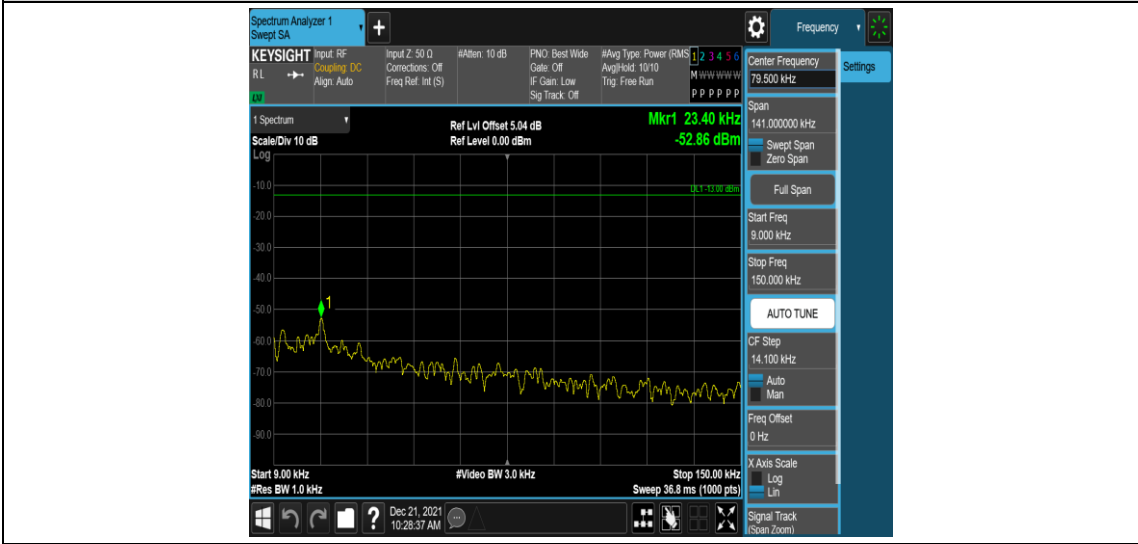

Band26-5MHz-16QAM-27015-1RB#0-Range4:1000~10000MHz

Band26-10MHz-QPSK-26840-1RB#0-Range1:0.009~0.15MHz