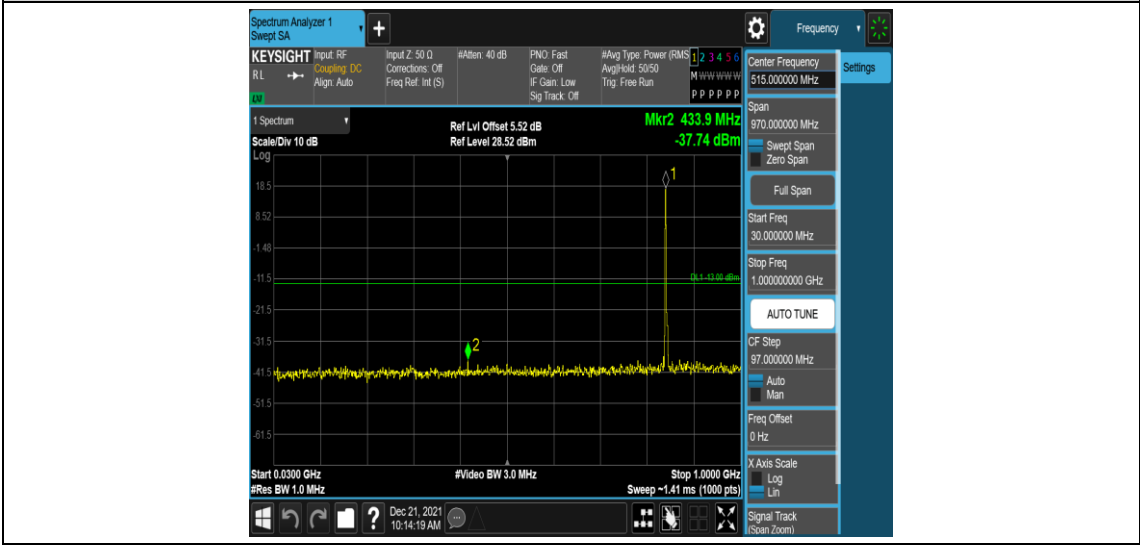

Band26-5MHz-16QAM-26915-1RB#0-Range3:30~1000MHz

Band26-5MHz-16QAM-26915-1RB#0-Range4:1000~10000MHz

Band26-5MHz-16QAM-27015-1RB#0-Range1:0.009~0.15MHz

Band26-5MHz-16QAM-27015-1RB#0-Range2:0.15~30MHz

Band26-5MHz-16QAM-27015-1RB#0-Range3:30~1000MHz