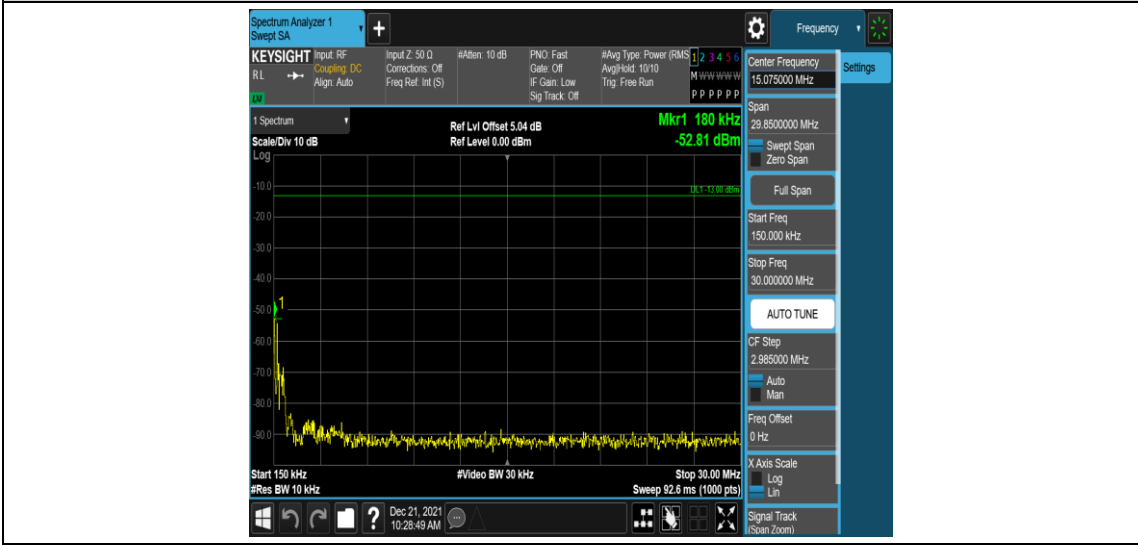

Band26-10MHz-QPSK-26840-1RB#0-Range1:0.009~0.15MHz

Band26-10MHz-QPSK-26840-1RB#0-Range2:0.15~30MHz