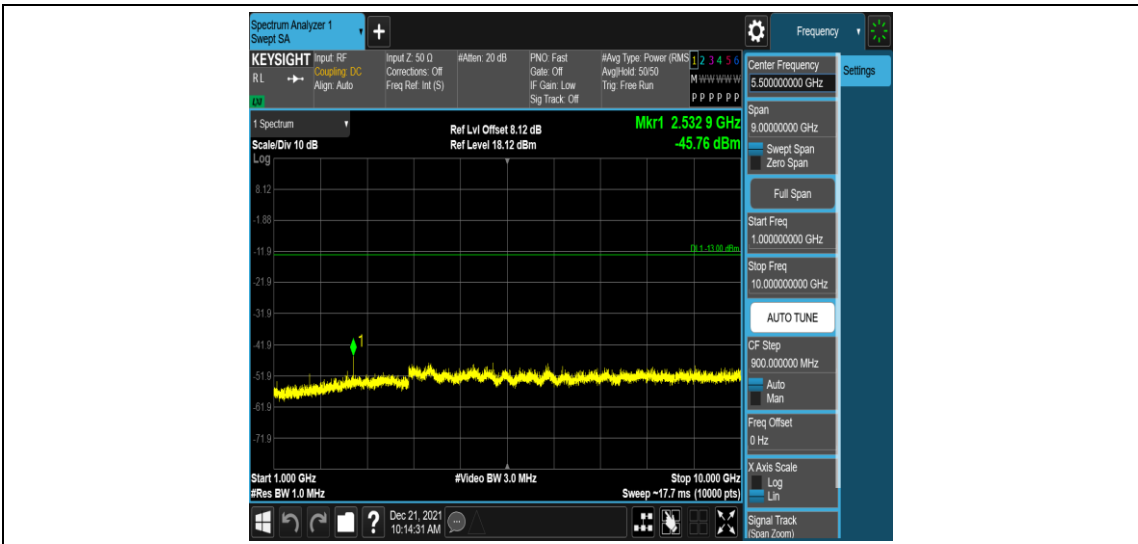

Band26-5MHz-16QAM-26915-1RB#0-Range3:30~1000MHz

Band26-5MHz-16QAM-26915-1RB#0-Range4:1000~10000MHz

Band26-5MHz-16QAM-27015-1RB#0-Range1:0.009~0.15MHz

Band26-5MHz-16QAM-27015-1RB#0-Range2:0.15~30MHz

Band26-5MHz-16QAM-27015-1RB#0-Range3:30~1000MHz