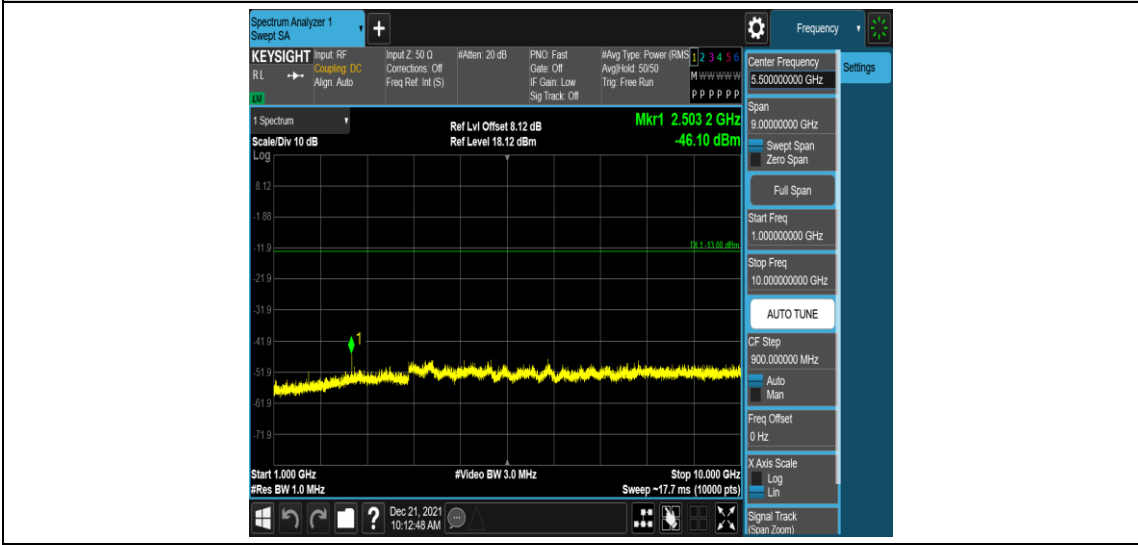

Band26-5MHz-16QAM-26915-1RB#0-Range3:30~1000MHz

Band26-5MHz-16QAM-26915-1RB#0-Range4:1000~10000MHz