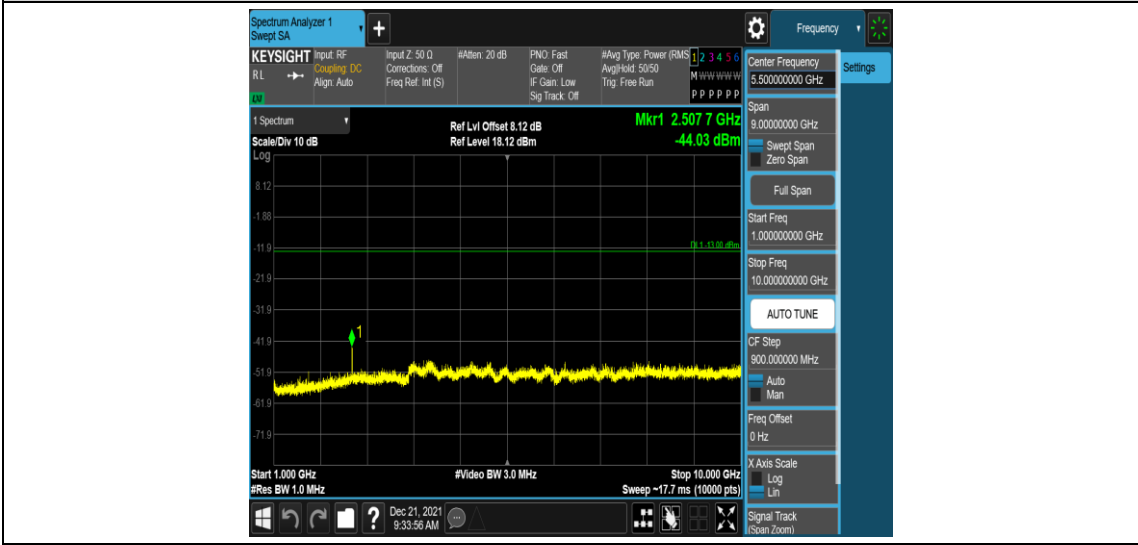

Band26-1.4MHz-16QAM-26915-1RB#0-Range4:1000~10000MHz