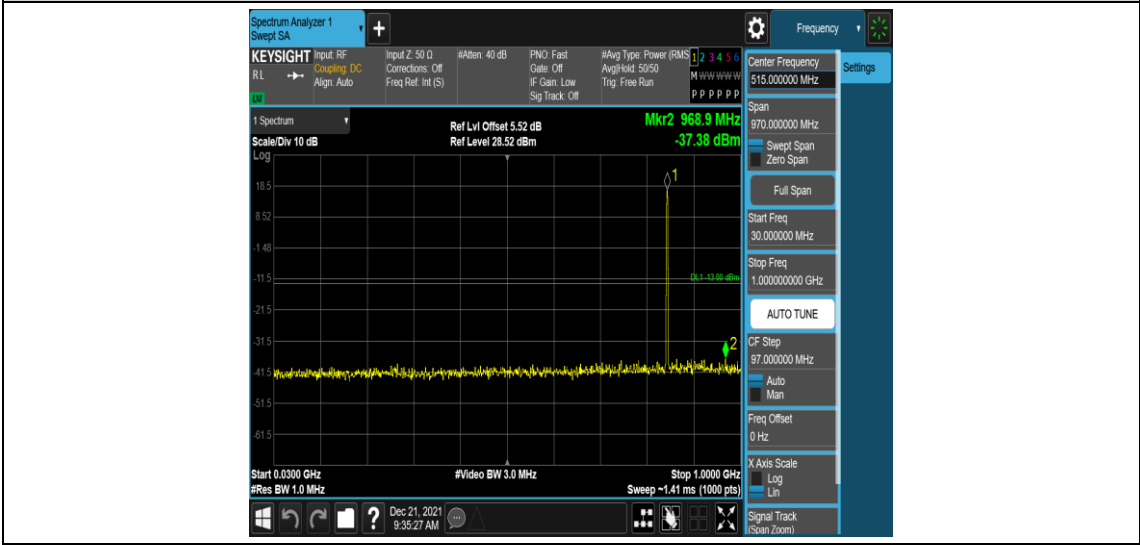

Band26-1.4MHz-16QAM-26915-1RB#0-Range3:30~1000MHz

Band26-1.4MHz-16QAM-26915-1RB#0-Range4:1000~10000MHz

Band26-1.4MHz-16QAM-27033-1RB#0-Range1:0.009~0.15MHz

Band26-1.4MHz-16QAM-27033-1RB#0-Range2:0.15~30MHz