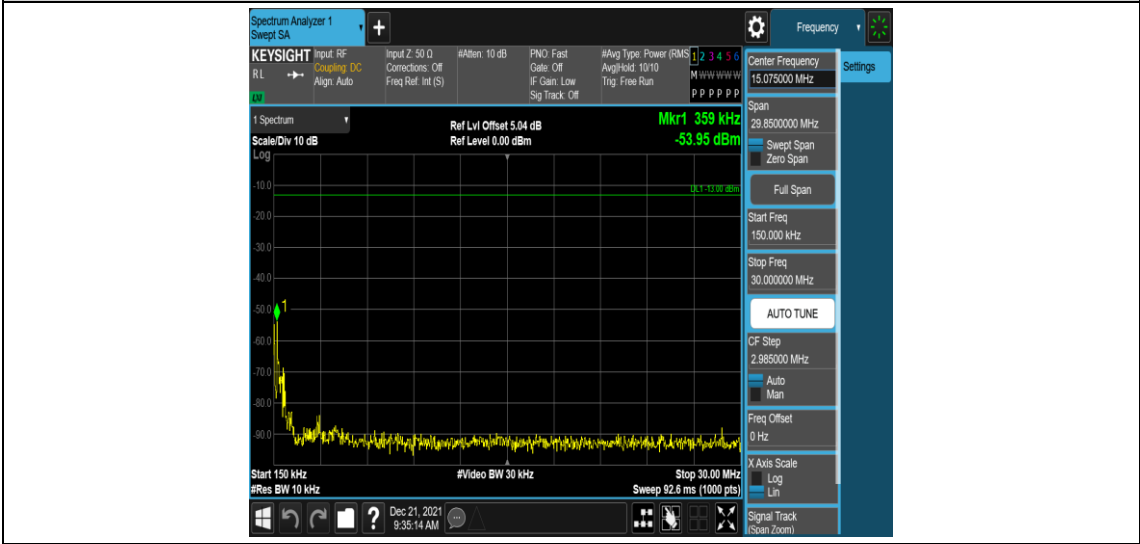

Band26-1.4MHz-16QAM-26797-1RB#0-Range3:30~1000MHz

Band26-1.4MHz-16QAM-26797-1RB#0-Range4:1000~10000MHz

Band26-1.4MHz-16QAM-26915-1RB#0-Range1:0.009~0.15MHz

Band26-1.4MHz-16QAM-26915-1RB#0-Range2:0.15~30MHz

Band26-1.4MHz-16QAM-26915-1RB#0-Range3:30~1000MHz

Band26-1.4MHz-16QAM-26915-1RB#0-Range4:1000~10000MHz

Band26-1.4MHz-16QAM-27033-1RB#0-Range1:0.009~0.15MHz

Band26-1.4MHz-16QAM-27033-1RB#0-Range2:0.15~30MHz