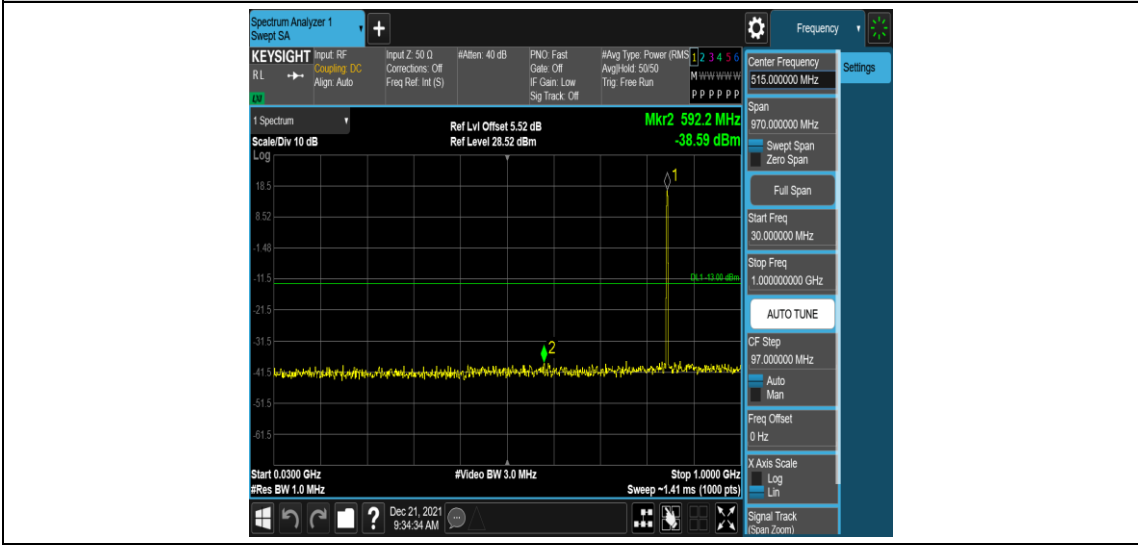

Band26-1.4MHz-QPSK-27033-1RB#0-Range3:30~1000MHz