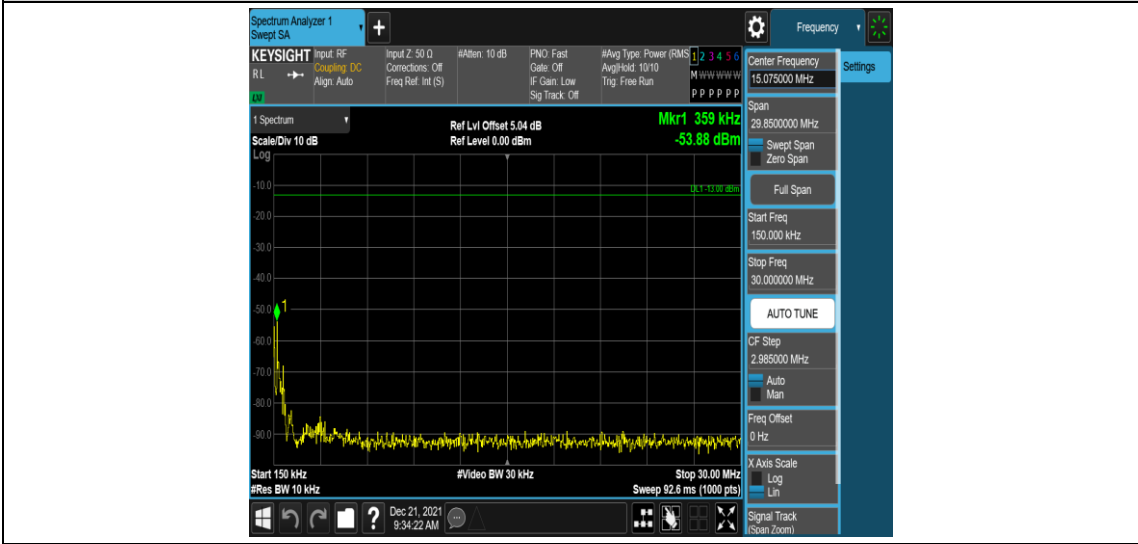

Band26-1.4MHz-QPSK-26915-1RB#0-Range1:0.009~0.15MHz

Band26-1.4MHz-QPSK-26915-1RB#0-Range2:0.15~30MHz

Band26-1.4MHz-QPSK-26915-1RB#0-Range3:30~1000MHz

Band26-1.4MHz-QPSK-26915-1RB#0-Range4:1000~10000MHz

Band26-1.4MHz-QPSK-27033-1RB#0-Range1:0.009~0.15MHz