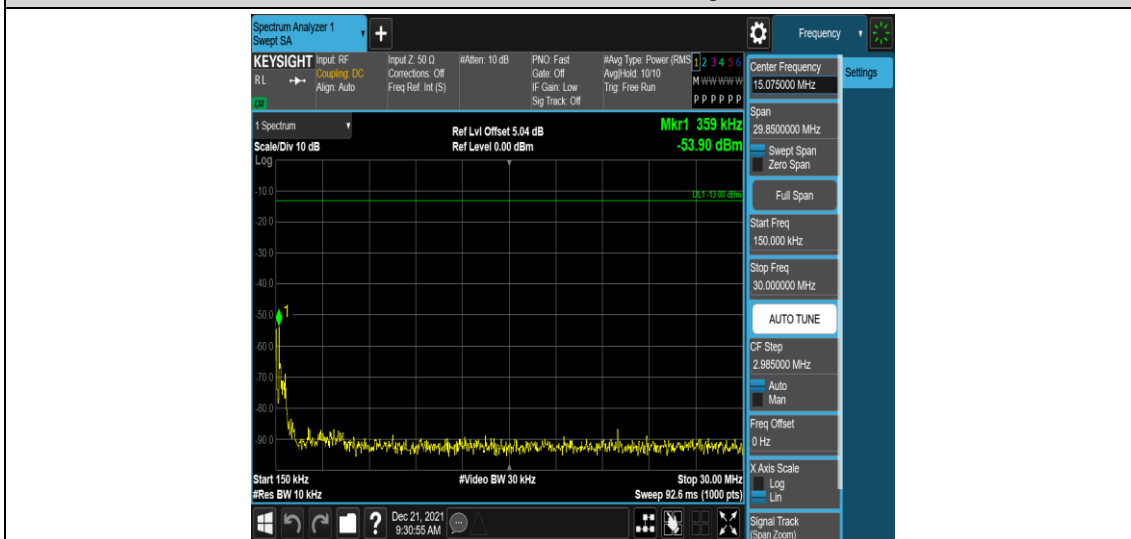

Band26-1.4MHz-QPSK-26797-1RB#0-Range2:0.15~30MHz