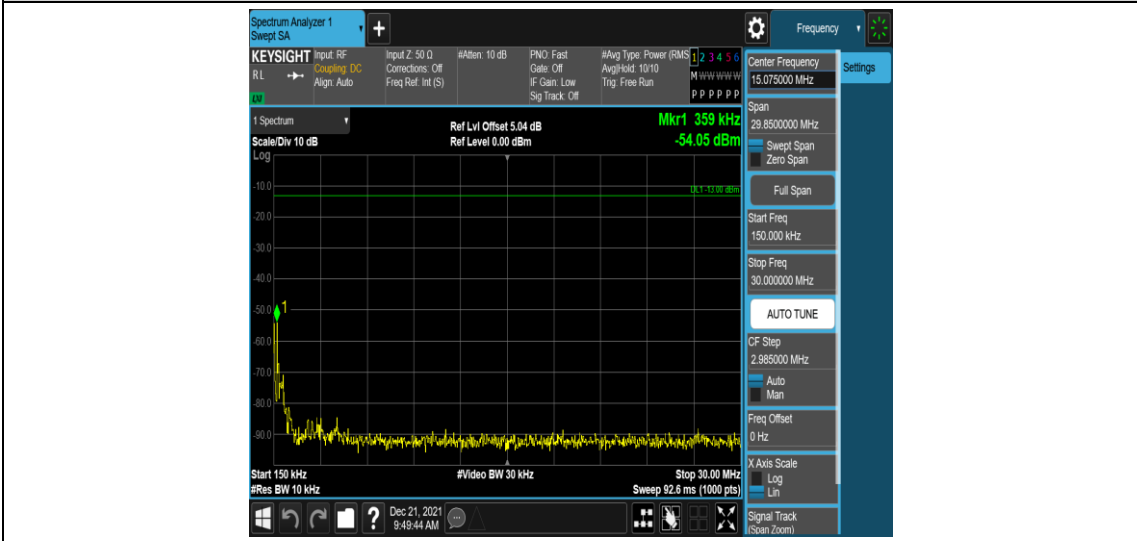

Band26-3MHz-QPSK-26805-1RB#0-Range2:0.15~30MHz