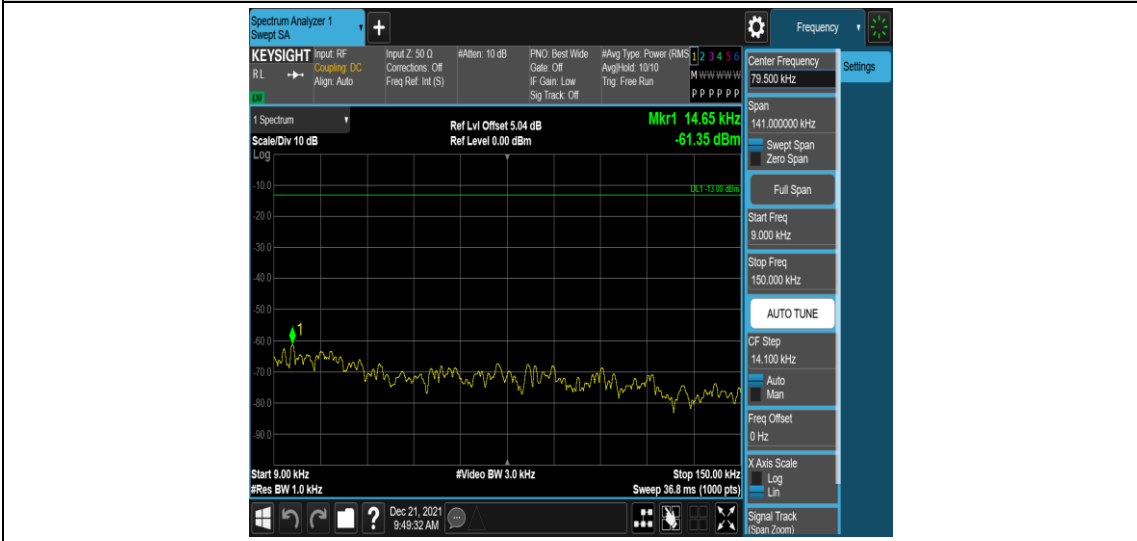

Band26-3MHz-QPSK-26805-1RB#0-Range1:0.009~0.15MHz