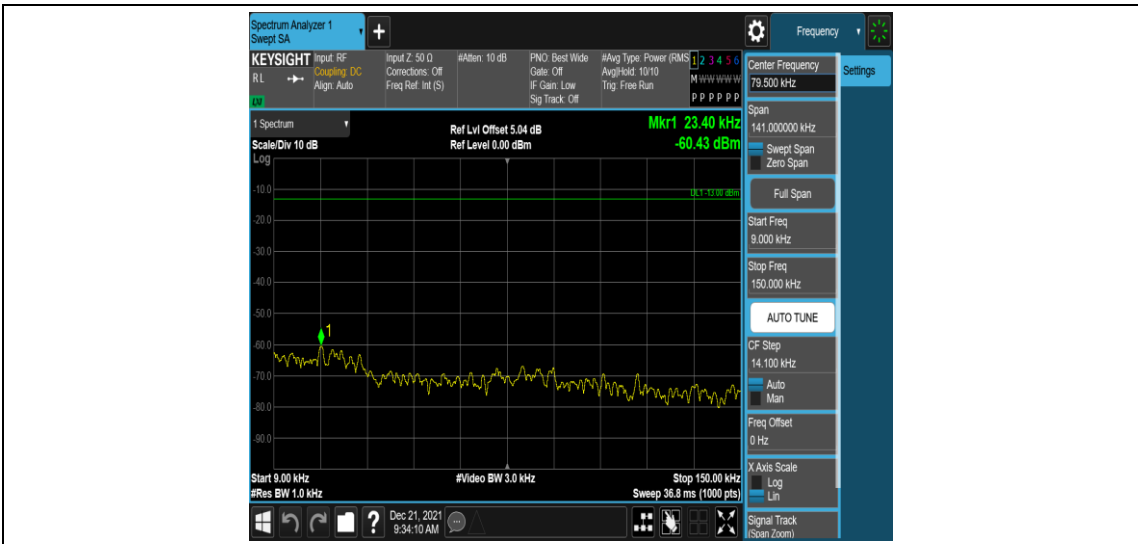

Band26-1.4MHz-QPSK-26915-1RB#0-Range1:0.009~0.15MHz

Band26-1.4MHz-QPSK-26915-1RB#0-Range2:0.15~30MHz

Band26-1.4MHz-QPSK-26915-1RB#0-Range3:30~1000MHz

Band26-1.4MHz-QPSK-26915-1RB#0-Range4:1000~10000MHz

Band26-1.4MHz-QPSK-27033-1RB#0-Range1:0.009~0.15MHz