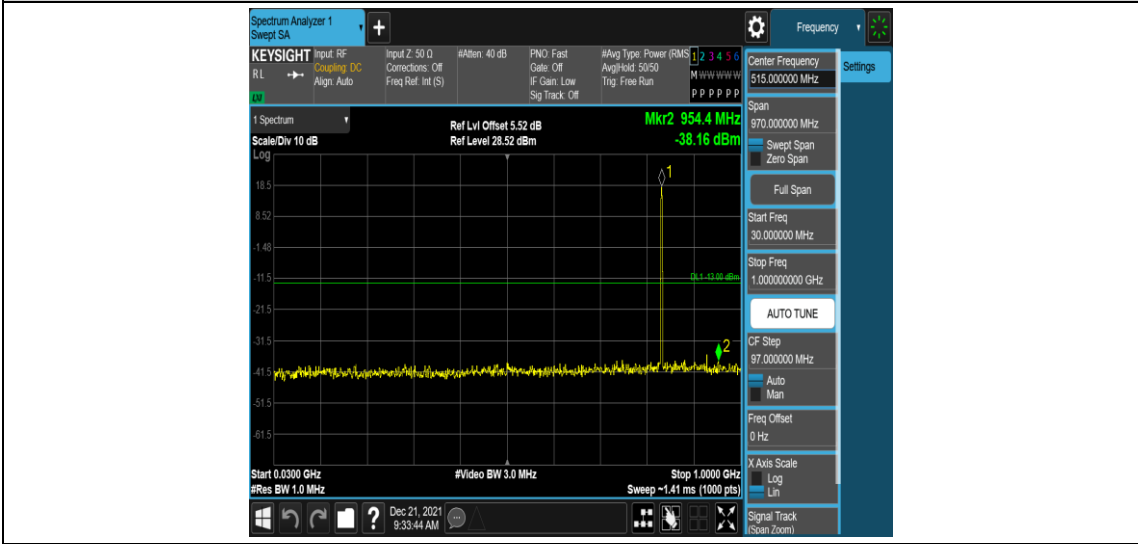

Band26-1.4MHz-16QAM-26797-1RB#0-Range3:30~1000MHz

Band26-1.4MHz-16QAM-26797-1RB#0-Range4:1000~10000MHz

Band26-1.4MHz-16QAM-26915-1RB#0-Range1:0.009~0.15MHz

Band26-1.4MHz-16QAM-26915-1RB#0-Range2:0.15~30MHz