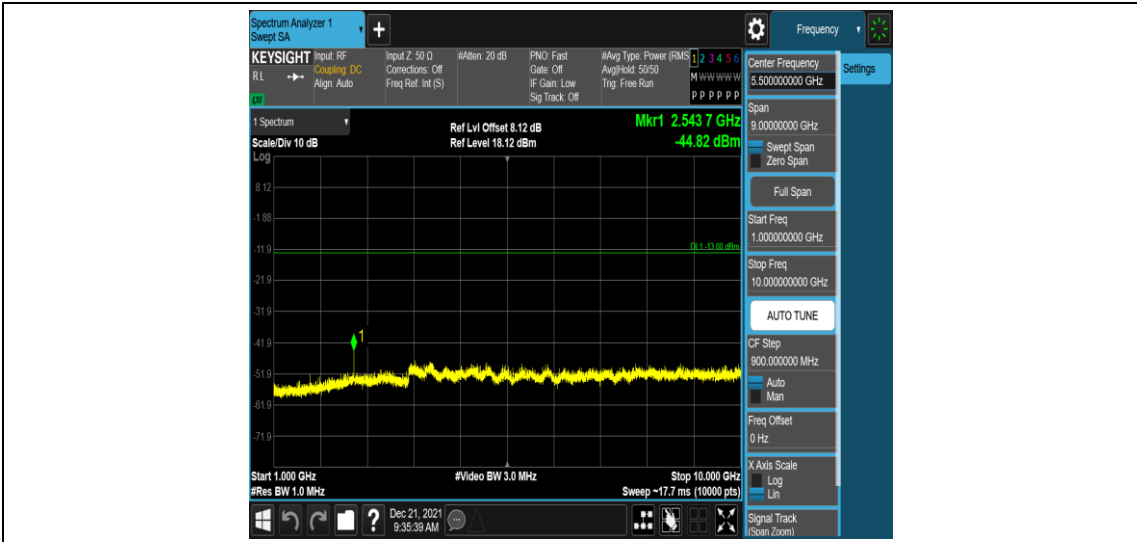

Band26-1.4MHz-16QAM-27033-1RB#0-Range4:1000~10000MHz