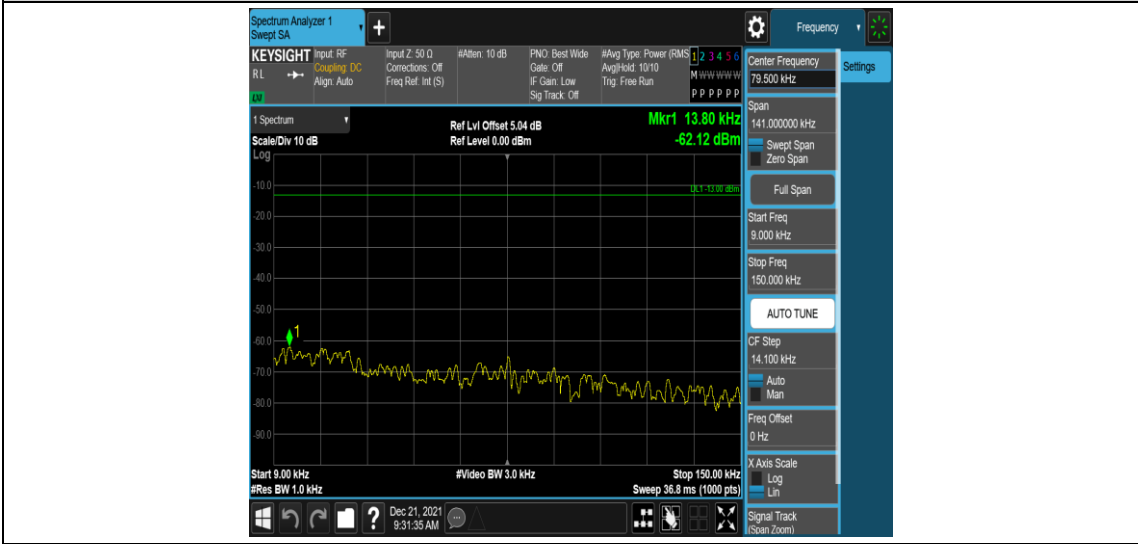

Band26-1.4MHz-16QAM-26797-1RB#0-Range1:0.009~0.15MHz