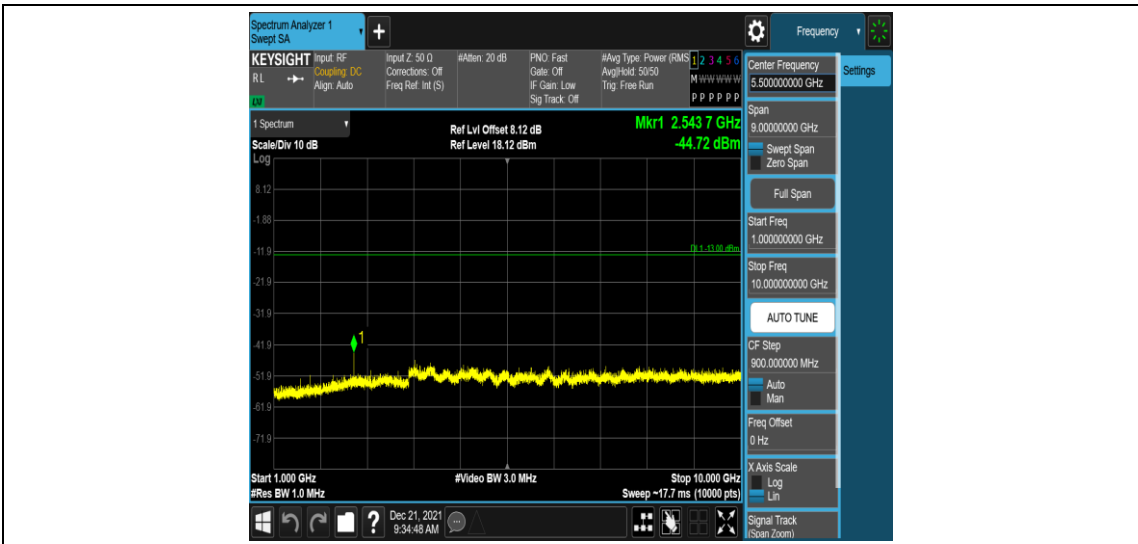

Band26-1.4MHz-QPSK-27033-1RB#0-Range4:1000~10000MHz