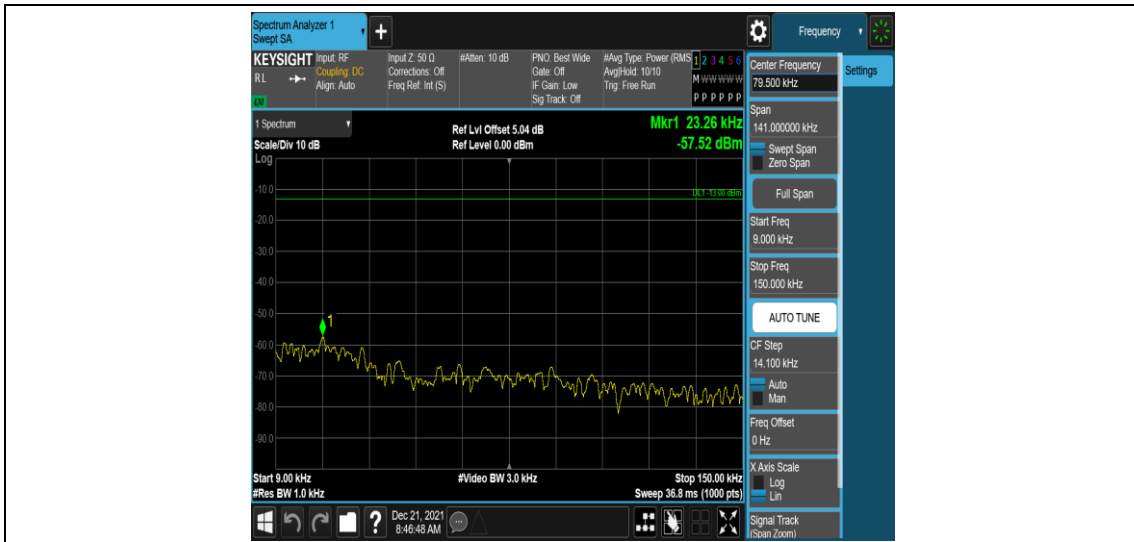

Band26-5MHz-16QAM-26740-1RB#0-Range4:1000~10000MHz

Band26-5MHz-16QAM-26765-1RB#0-Range1:0.009~0.15MHz