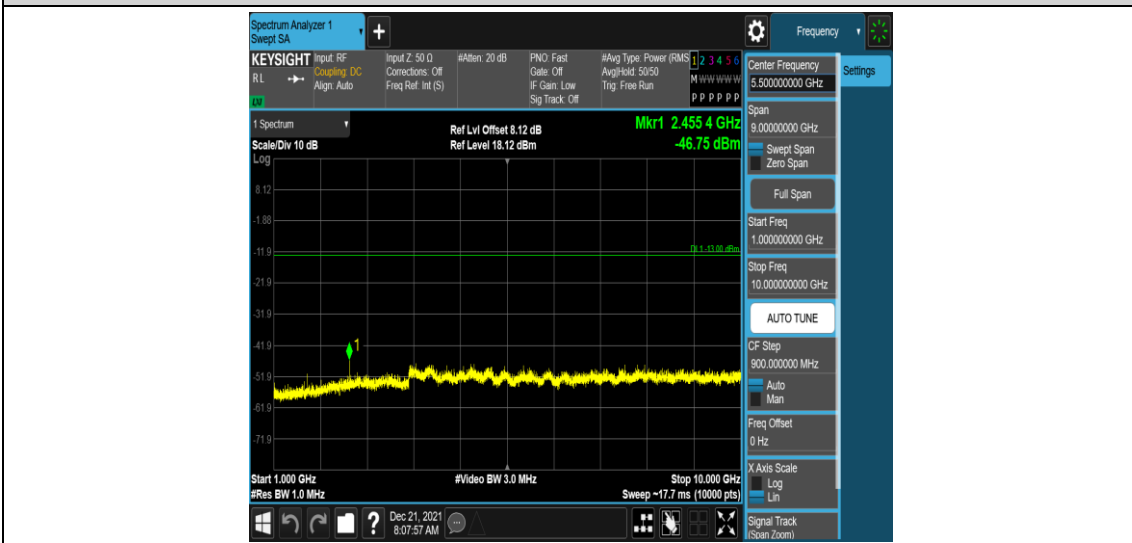

Band26-1.4MHz-16QAM-26740-1RB#0-Range3:30~1000MHz

Band26-1.4MHz-16QAM-26740-1RB#0-Range4:1000~10000MHz