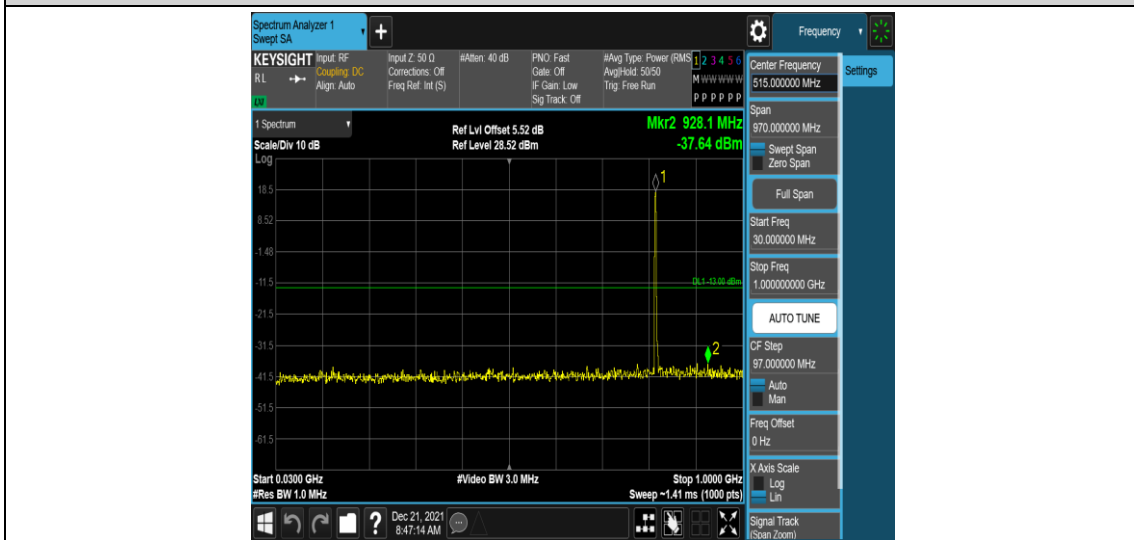

Band26-5MHz-16QAM-26765-1RB#0-Range2:0.15~30MHz

Band26-5MHz-16QAM-26765-1RB#0-Range3:30~1000MHz