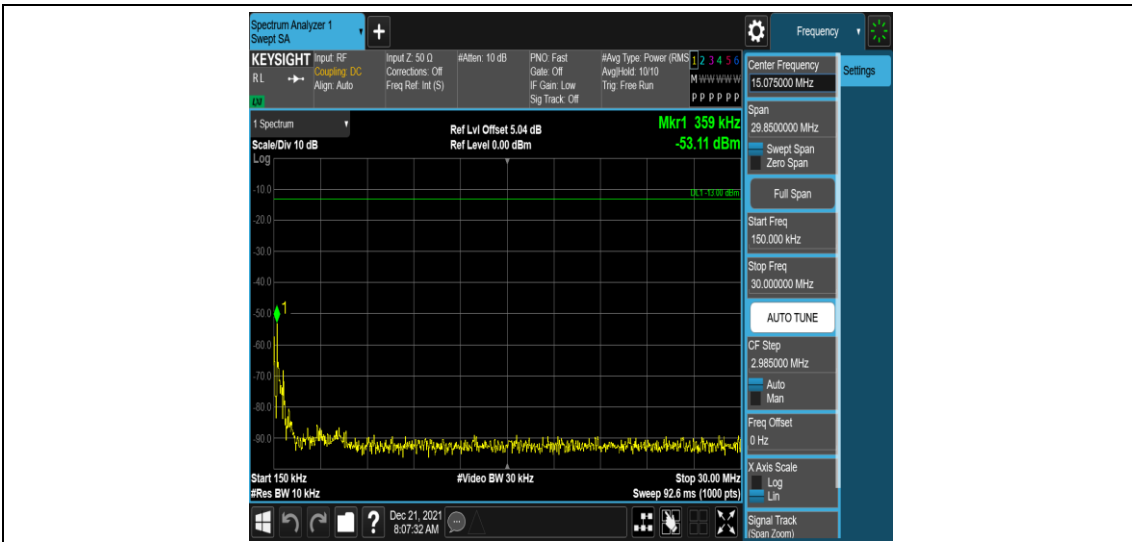

Band26-1.4MHz-16QAM-26697-1RB#0-Range3:30~1000MHz

Band26-1.4MHz-16QAM-26697-1RB#0-Range4:1000~10000MHz

Band26-1.4MHz-16QAM-26740-1RB#0-Range1:0.009~0.15MHz

Band26-1.4MHz-16QAM-26740-1RB#0-Range2:0.15~30MHz

Band26-1.4MHz-16QAM-26740-1RB#0-Range3:30~1000MHz

Band26-1.4MHz-16QAM-26740-1RB#0-Range4:1000~10000MHz

Band26-1.4MHz-16QAM-26783-1RB#0-Range1:0.009~0.15MHz

Band26-1.4MHz-16QAM-26783-1RB#0-Range2:0.15~30MHz