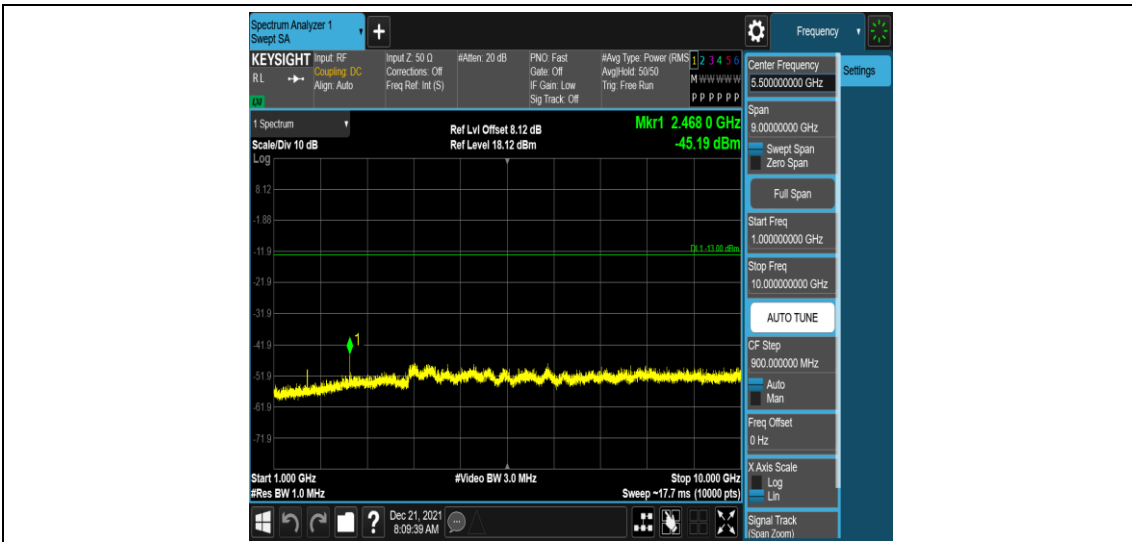

Band26-1.4MHz-16QAM-26783-1RB#0-Range3:30~1000MHz

Band26-1.4MHz-16QAM-26783-1RB#0-Range4:1000~10000MHz