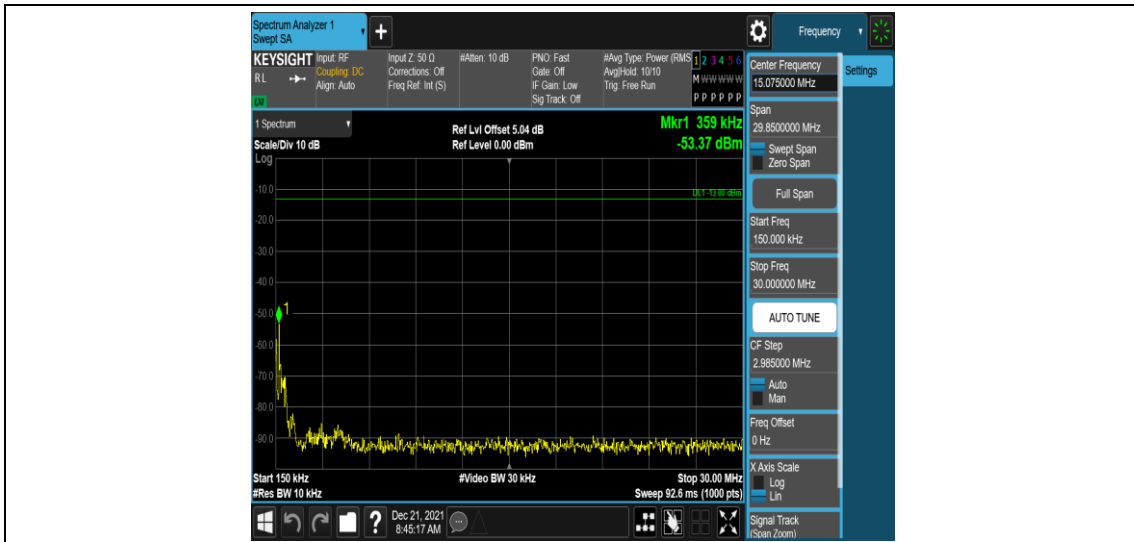

Band26-5MHz-16QAM-26740-1RB#0-Range1:0.009~0.15MHz

Band26-5MHz-16QAM-26740-1RB#0-Range2:0.15~30MHz