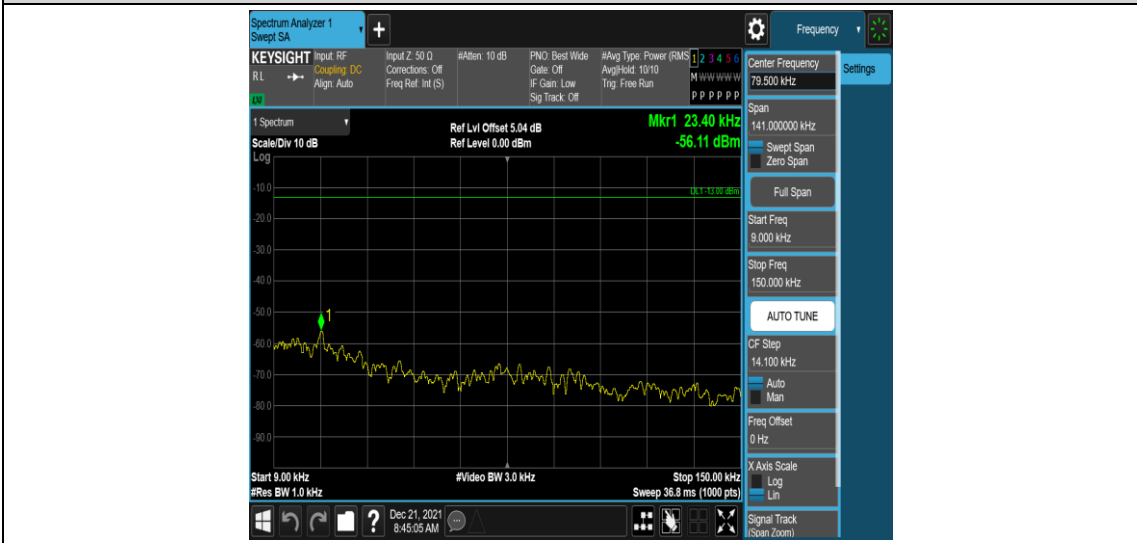

Band26-5MHz-16QAM-26715-1RB#0-Range4:1000~10000MHz

Band26-5MHz-16QAM-26740-1RB#0-Range1:0.009~0.15MHz