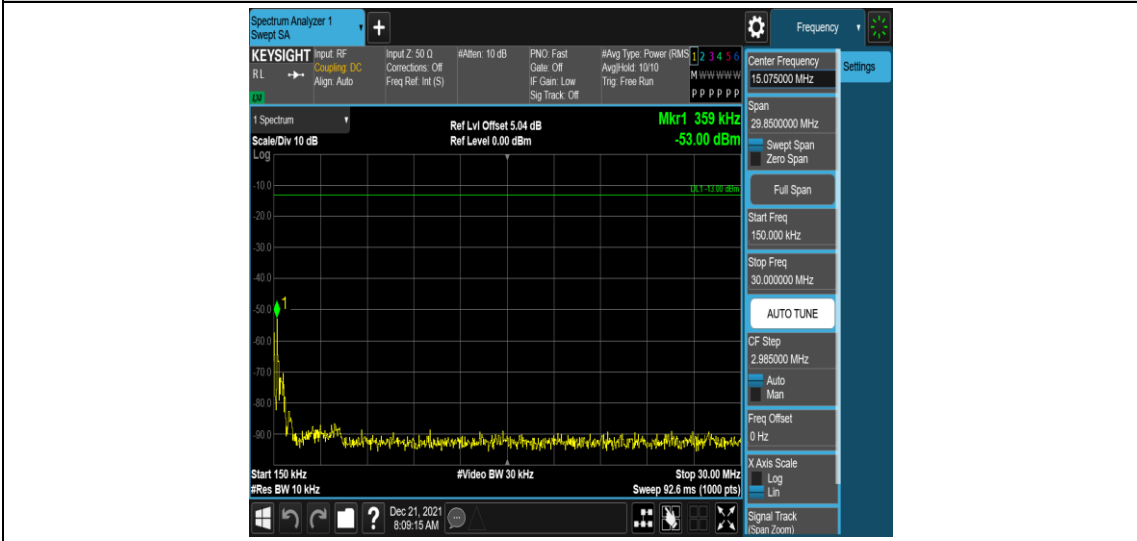

Band26-1.4MHz-16QAM-26697-1RB#0-Range3:30~1000MHz

Band26-1.4MHz-16QAM-26697-1RB#0-Range4:1000~10000MHz

Band26-1.4MHz-16QAM-26740-1RB#0-Range1:0.009~0.15MHz

Band26-1.4MHz-16QAM-26740-1RB#0-Range2:0.15~30MHz

Band26-1.4MHz-16QAM-26740-1RB#0-Range3:30~1000MHz

Band26-1.4MHz-16QAM-26740-1RB#0-Range4:1000~10000MHz

Band26-1.4MHz-16QAM-26783-1RB#0-Range1:0.009~0.15MHz

Band26-1.4MHz-16QAM-26783-1RB#0-Range2:0.15~30MHz