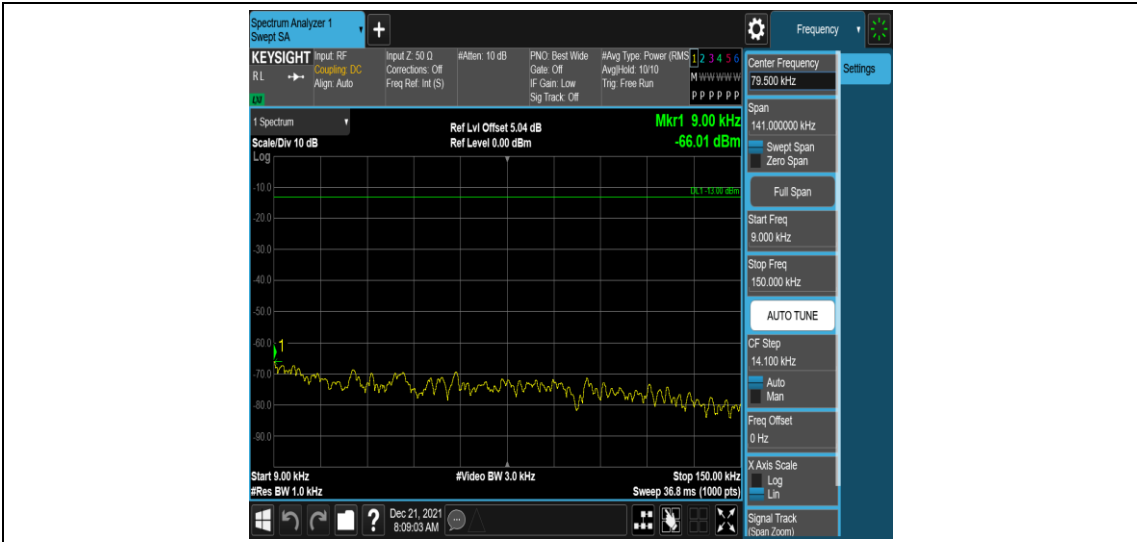

Band26-1.4MHz-16QAM-26697-1RB#0-Range3:30~1000MHz

Band26-1.4MHz-16QAM-26697-1RB#0-Range4:1000~10000MHz

Band26-1.4MHz-16QAM-26740-1RB#0-Range1:0.009~0.15MHz

Band26-1.4MHz-16QAM-26740-1RB#0-Range2:0.15~30MHz

Band26-1.4MHz-16QAM-26740-1RB#0-Range3:30~1000MHz

Band26-1.4MHz-16QAM-26740-1RB#0-Range4:1000~10000MHz

Band26-1.4MHz-16QAM-26783-1RB#0-Range1:0.009~0.15MHz

Band26-1.4MHz-16QAM-26783-1RB#0-Range2:0.15~30MHz