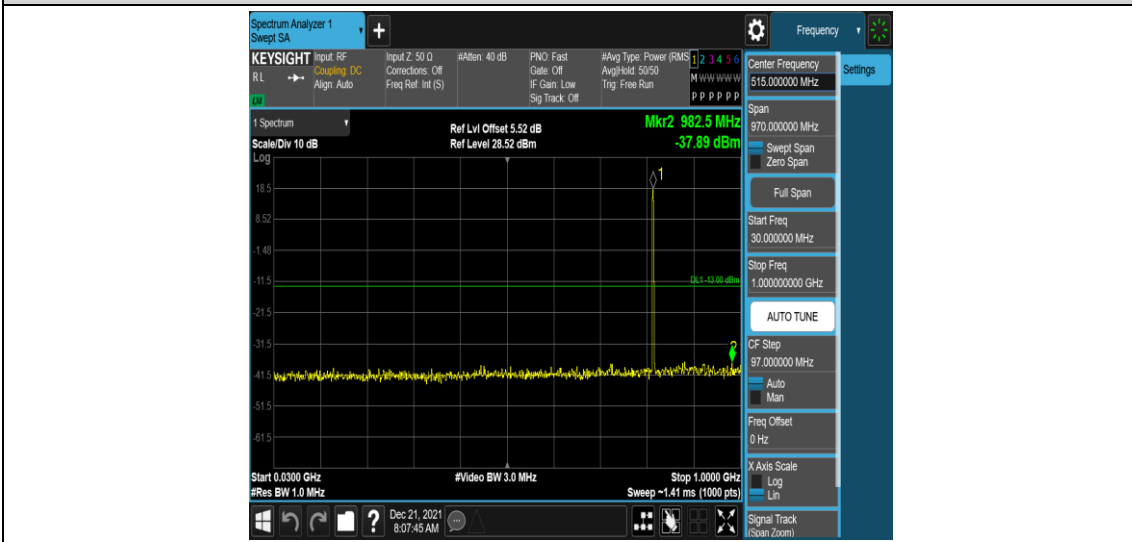

Band26-1.4MHz-16QAM-26697-1RB#0-Range3:30~1000MHz

Band26-1.4MHz-16QAM-26697-1RB#0-Range4:1000~10000MHz

Band26-1.4MHz-16QAM-26740-1RB#0-Range1:0.009~0.15MHz

Band26-1.4MHz-16QAM-26740-1RB#0-Range2:0.15~30MHz