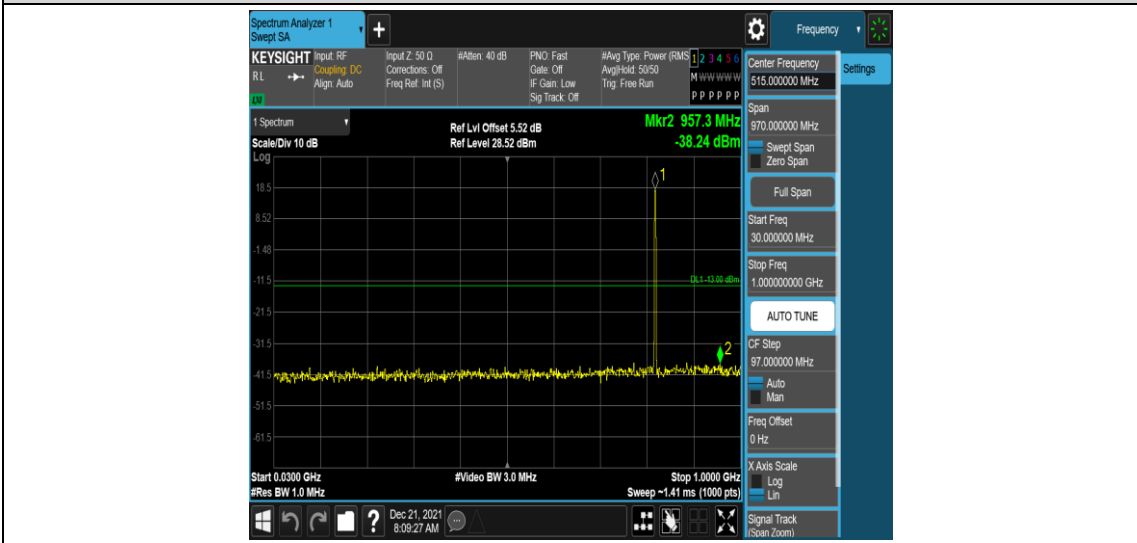

Band26-1.4MHz-16QAM-26740-1RB#0-Range3:30~1000MHz

Band26-1.4MHz-16QAM-26740-1RB#0-Range4:1000~10000MHz

Band26-1.4MHz-16QAM-26783-1RB#0-Range1:0.009~0.15MHz

Band26-1.4MHz-16QAM-26783-1RB#0-Range2:0.15~30MHz