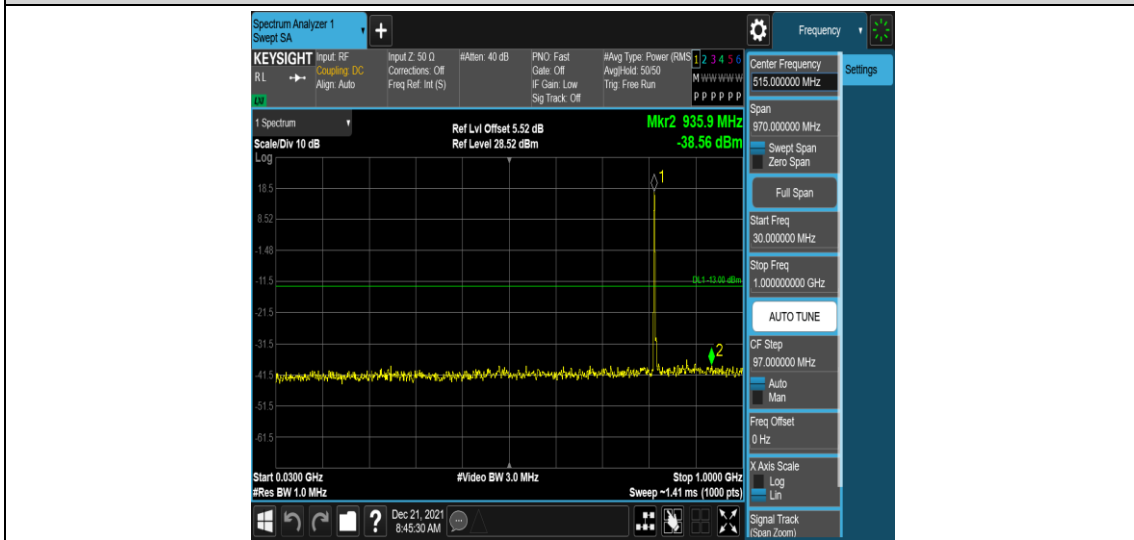

Band26-5MHz-16QAM-26715-1RB#0-Range3:30~1000MHz

Band26-5MHz-16QAM-26715-1RB#0-Range4:1000~10000MHz

Band26-5MHz-16QAM-26740-1RB#0-Range1:0.009~0.15MHz

Band26-5MHz-16QAM-26740-1RB#0-Range2:0.15~30MHz

Band26-5MHz-16QAM-26740-1RB#0-Range3:30~1000MHz