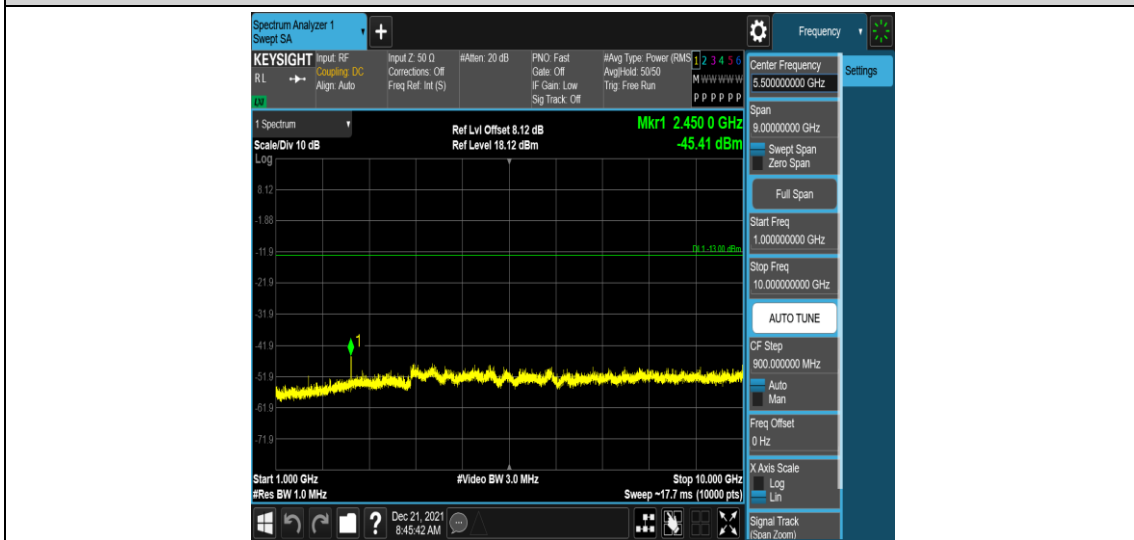

Band26-5MHz-16QAM-26715-1RB#0-Range3:30~1000MHz

Band26-5MHz-16QAM-26715-1RB#0-Range4:1000~10000MHz

Band26-5MHz-16QAM-26740-1RB#0-Range1:0.009~0.15MHz

Band26-5MHz-16QAM-26740-1RB#0-Range2:0.15~30MHz

Band26-5MHz-16QAM-26740-1RB#0-Range3:30~1000MHz