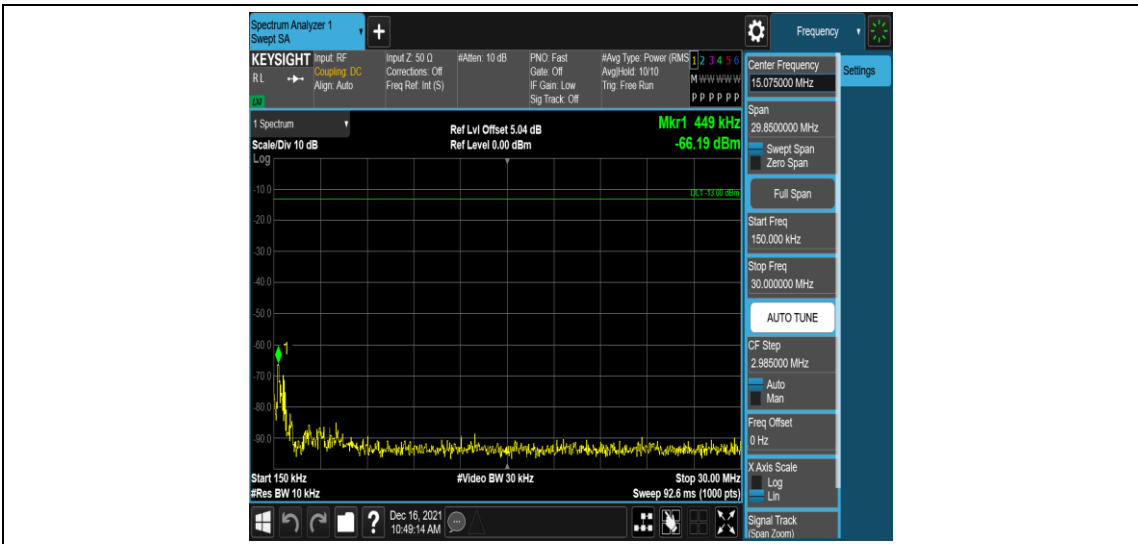

Band25-1.4MHz-QPSK-26047-1RB#0-Range2:0.15~30MHz