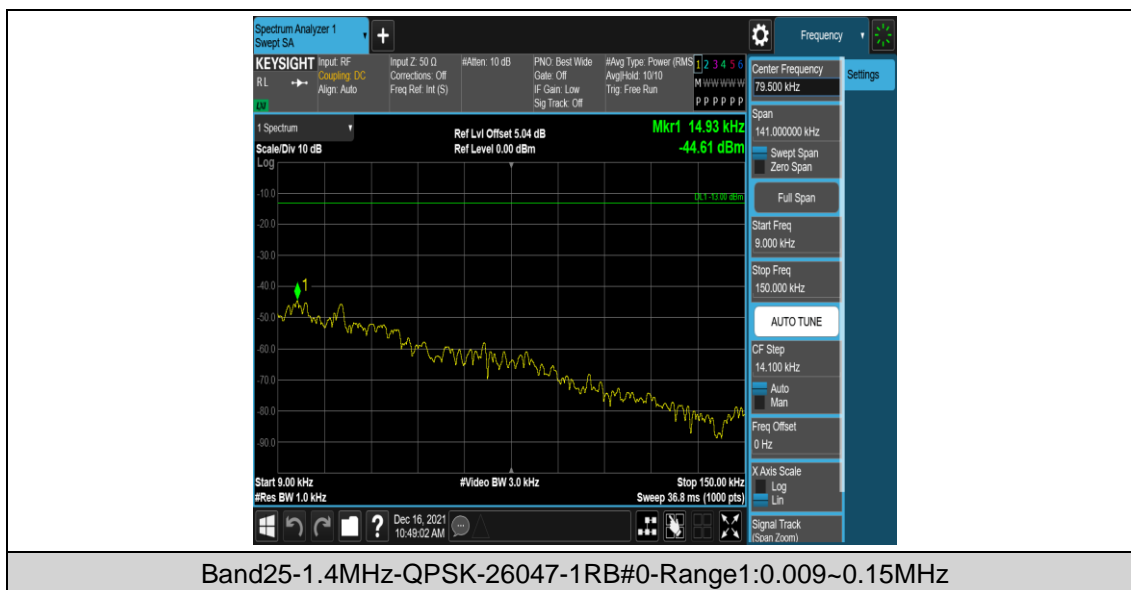

Band25	20MHz	QPSK	26590	1RB#0	Range3:30~1000MHz	PASS
Band25	20MHz	QPSK	26590	1RB#0	Range4:1000~2000MHz	PASS
Band25	20MHz	QPSK	26590	1RB#0	Range5:2000~20000MHz	PASS
Band25	20MHz	16QAM	26140	1RB#0	Range1:0.009~0.15MHz	PASS
Band25	20MHz	16QAM	26140	1RB#0	Range2:0.15~30MHz	PASS
Band25	20MHz	16QAM	26140	1RB#0	Range3:30~1000MHz	PASS
Band25	20MHz	16QAM	26140	1RB#0	Range4:1000~2000MHz	PASS
Band25	20MHz	16QAM	26140	1RB#0	Range5:2000~20000MHz	PASS
Band25	20MHz	16QAM	26365	1RB#0	Range1:0.009~0.15MHz	PASS
Band25	20MHz	16QAM	26365	1RB#0	Range2:0.15~30MHz	PASS
Band25	20MHz	16QAM	26365	1RB#0	Range3:30~1000MHz	PASS
Band25	20MHz	16QAM	26365	1RB#0	Range4:1000~2000MHz	PASS
Band25	20MHz	16QAM	26365	1RB#0	Range5:2000~20000MHz	PASS
Band25	20MHz	16QAM	26590	1RB#0	Range1:0.009~0.15MHz	PASS
Band25	20MHz	16QAM	26590	1RB#0	Range2:0.15~30MHz	PASS
Band25	20MHz	16QAM	26590	1RB#0	Range3:30~1000MHz	PASS
Band25	20MHz	16QAM	26590	1RB#0	Range4:1000~2000MHz	PASS
Band25	20MHz	16QAM	26590	1RB#0	Range5:2000~20000MHz	PASS

Test Graphs