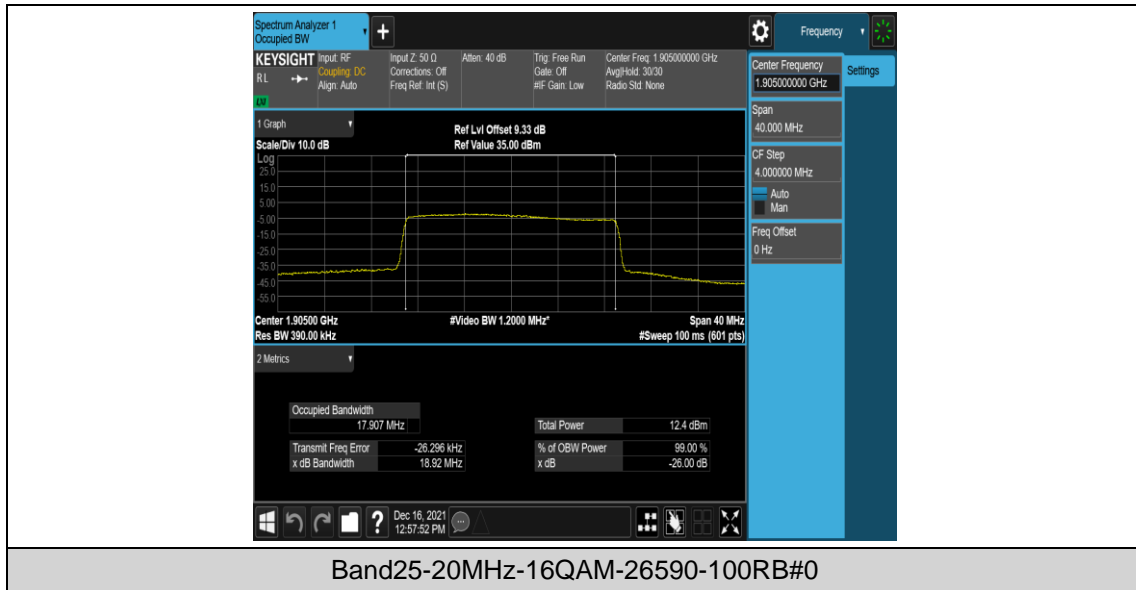

Band25-20MHz-QPSK-26140-100RB#0

Band25-20MHz-QPSK-26365-100RB#0

Band25-20MHz-QPSK-26590-100RB#0

Band25-20MHz-16QAM-26140-100RB#0

Band25-20MHz-16QAM-26365-100RB#0

Appendix D: Band Edge

Test Result

Band	Bandwidth	Modulation	Channel	RB Configuration	Verdict
Band25	1.4MHz	QPSK	26047	1RB#0	PASS
Band25	1.4MHz	QPSK	26047	1RB#5	PASS
Band25	1.4MHz	QPSK	26047	6RB#0	PASS
Band25	1.4MHz	QPSK	26683	1RB#0	PASS
Band25	1.4MHz	QPSK	26683	1RB#5	PASS
Band25	1.4MHz	QPSK	26683	6RB#0	PASS
Band25	1.4MHz	16QAM	26047	1RB#0	PASS
Band25	1.4MHz	16QAM	26047	1RB#5	PASS
Band25	1.4MHz	16QAM	26047	6RB#0	PASS
Band25	1.4MHz	16QAM	26683	1RB#0	PASS
Band25	1.4MHz	16QAM	26683	1RB#5	PASS
Band25	1.4MHz	16QAM	26683	6RB#0	PASS
Band25	3MHz	QPSK	26055	1RB#0	PASS
Band25	3MHz	QPSK	26055	1RB#14	PASS
Band25	3MHz	QPSK	26055	15RB#0	PASS
Band25	3MHz	QPSK	26675	1RB#0	PASS
Band25	3MHz	QPSK	26675	1RB#14	PASS
Band25	3MHz	QPSK	26675	15RB#0	PASS
Band25	3MHz	16QAM	26055	1RB#0	PASS
Band25	3MHz	16QAM	26055	1RB#14	PASS
Band25	3MHz	16QAM	26055	15RB#0	PASS
Band25	3MHz	16QAM	26675	1RB#0	PASS
Band25	3MHz	16QAM	26675	1RB#14	PASS
Band25	3MHz	16QAM	26675	15RB#0	PASS
Band25	5MHz	QPSK	26065	1RB#0	PASS
Band25	5MHz	QPSK	26065	1RB#24	PASS
Band25	5MHz	QPSK	26065	25RB#0	PASS
Band25	5MHz	QPSK	26665	1RB#0	PASS
Band25	5MHz	QPSK	26665	1RB#24	PASS
Band25	5MHz	QPSK	26665	25RB#0	PASS
Band25	5MHz	16QAM	26065	1RB#0	PASS
Band25	5MHz	16QAM	26065	1RB#24	PASS
Band25	5MHz	16QAM	26065	25RB#0	PASS
Band25	5MHz	16QAM	26665	1RB#0	PASS
Band25	5MHz	16QAM	26665	1RB#24	PASS