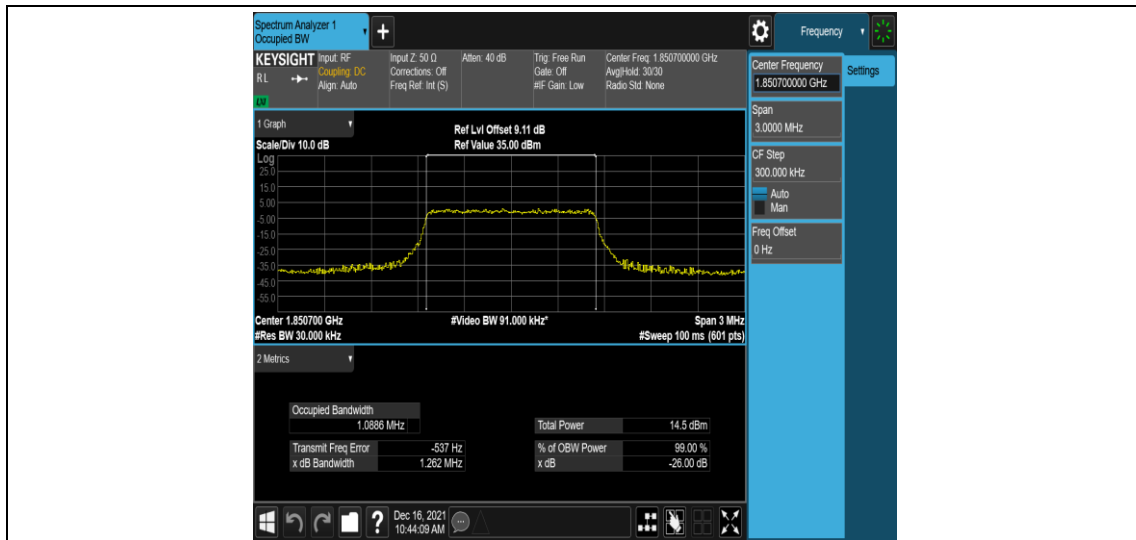

Band25	20MHz	16QAM	26140	100RB#0	18.000	19.00	PASS
Band25	20MHz	16QAM	26365	100RB#0	17.968	18.94	PASS
Band25	20MHz	16QAM	26590	100RB#0	17.907	18.92	PASS

Test Graphs

Band25-1.4MHz-QPSK-26047-6RB#0