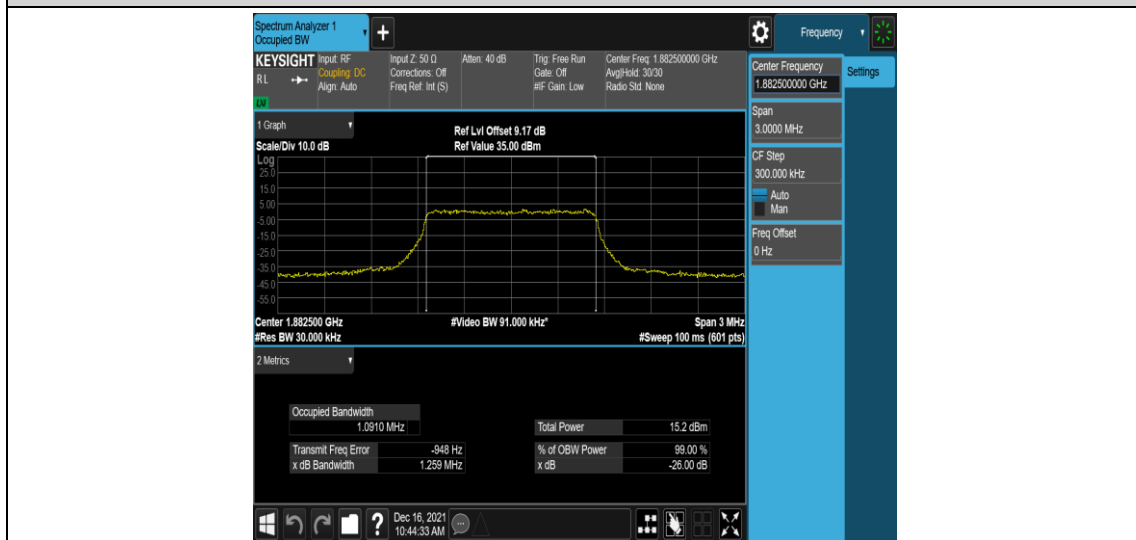

Band25-1.4MHz-QPSK-26365-6RB#0