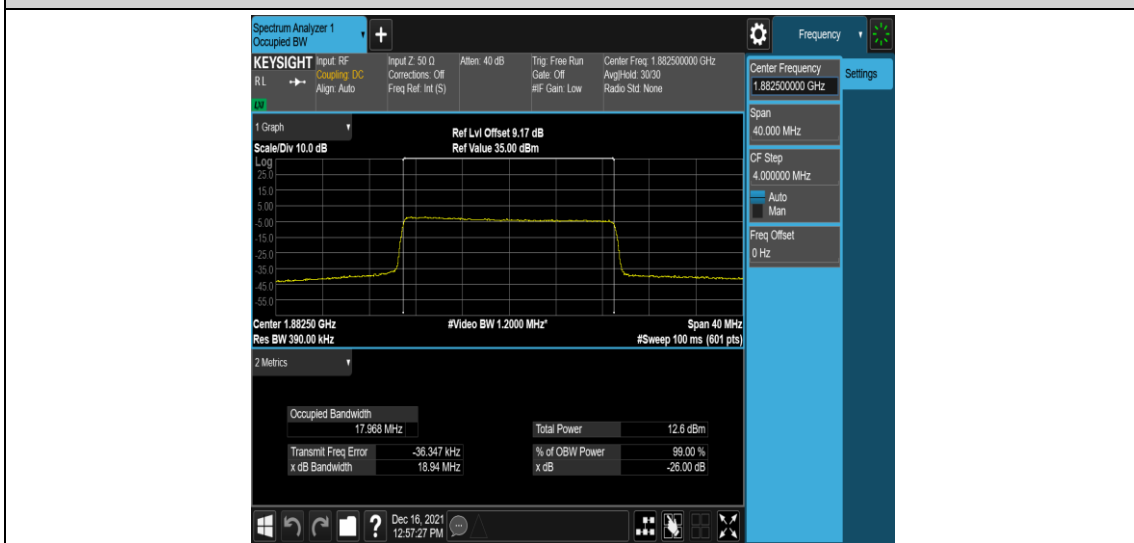

Band25-20MHz-QPSK-26140-100RB#0

Band25-20MHz-QPSK-26365-100RB#0

Band25-20MHz-QPSK-26590-100RB#0

Band25-20MHz-16QAM-26140-100RB#0

Band25-20MHz-16QAM-26365-100RB#0

Appendix D: Band Edge

Test Result

Band	Bandwidth	Modulation	Channel	RB Configuration	Verdict
Band25	1.4MHz	QPSK	26047	1RB#0	PASS
Band25	1.4MHz	QPSK	26047	1RB#5	PASS
Band25	1.4MHz	QPSK	26047	6RB#0	PASS
Band25	1.4MHz	QPSK	26683	1RB#0	PASS
Band25	1.4MHz	QPSK	26683	1RB#5	PASS
Band25	1.4MHz	QPSK	26683	6RB#0	PASS
Band25	1.4MHz	16QAM	26047	1RB#0	PASS
Band25	1.4MHz	16QAM	26047	1RB#5	PASS
Band25	1.4MHz	16QAM	26047	6RB#0	PASS
Band25	1.4MHz	16QAM	26683	1RB#0	PASS
Band25	1.4MHz	16QAM	26683	1RB#5	PASS
Band25	1.4MHz	16QAM	26683	6RB#0	PASS
Band25	3MHz	QPSK	26055	1RB#0	PASS
Band25	3MHz	QPSK	26055	1RB#14	PASS
Band25	3MHz	QPSK	26055	15RB#0	PASS
Band25	3MHz	QPSK	26675	1RB#0	PASS
Band25	3MHz	QPSK	26675	1RB#14	PASS
Band25	3MHz	QPSK	26675	15RB#0	PASS
Band25	3MHz	16QAM	26055	1RB#0	PASS
Band25	3MHz	16QAM	26055	1RB#14	PASS
Band25	3MHz	16QAM	26055	15RB#0	PASS
Band25	3MHz	16QAM	26675	1RB#0	PASS
Band25	3MHz	16QAM	26675	1RB#14	PASS
Band25	3MHz	16QAM	26675	15RB#0	PASS
Band25	5MHz	QPSK	26065	1RB#0	PASS
Band25	5MHz	QPSK	26065	1RB#24	PASS
Band25	5MHz	QPSK	26065	25RB#0	PASS
Band25	5MHz	QPSK	26665	1RB#0	PASS
Band25	5MHz	QPSK	26665	1RB#24	PASS
Band25	5MHz	QPSK	26665	25RB#0	PASS
Band25	5MHz	16QAM	26065	1RB#0	PASS
Band25	5MHz	16QAM	26065	1RB#24	PASS
Band25	5MHz	16QAM	26065	25RB#0	PASS
Band25	5MHz	16QAM	26665	1RB#0	PASS
Band25	5MHz	16QAM	26665	1RB#24	PASS