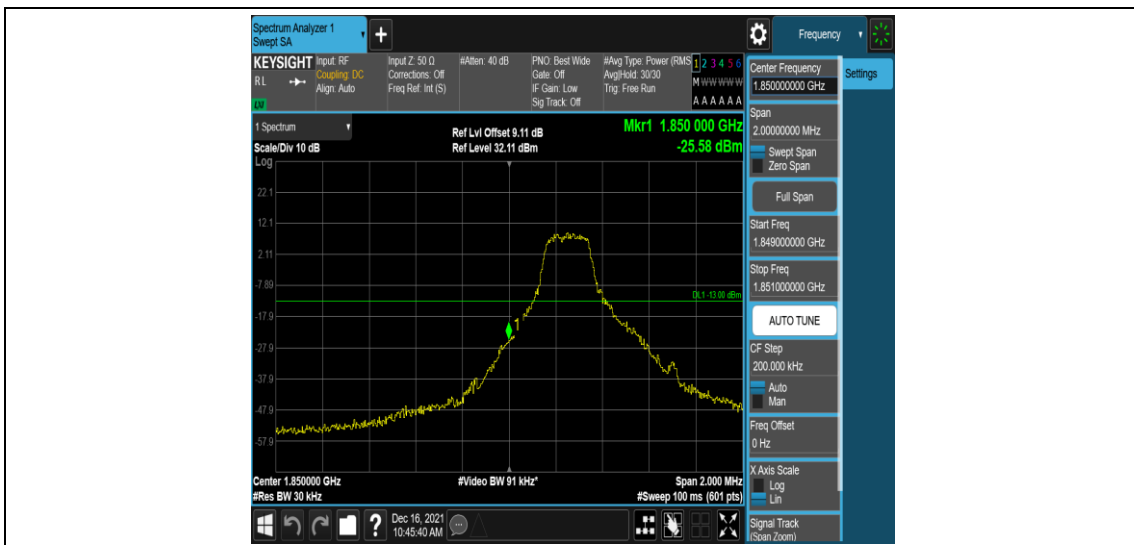

Test Graphs

Band25-1.4MHz-QPSK-26047-1RB#0