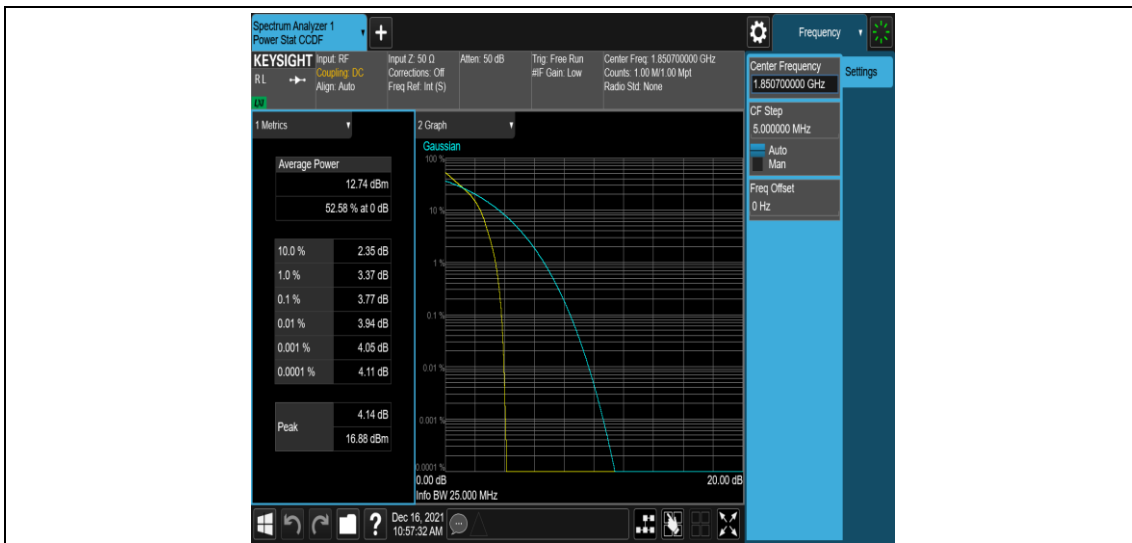

Test Graphs

Band25-1.4MHz-QPSK-26047-1RB#0