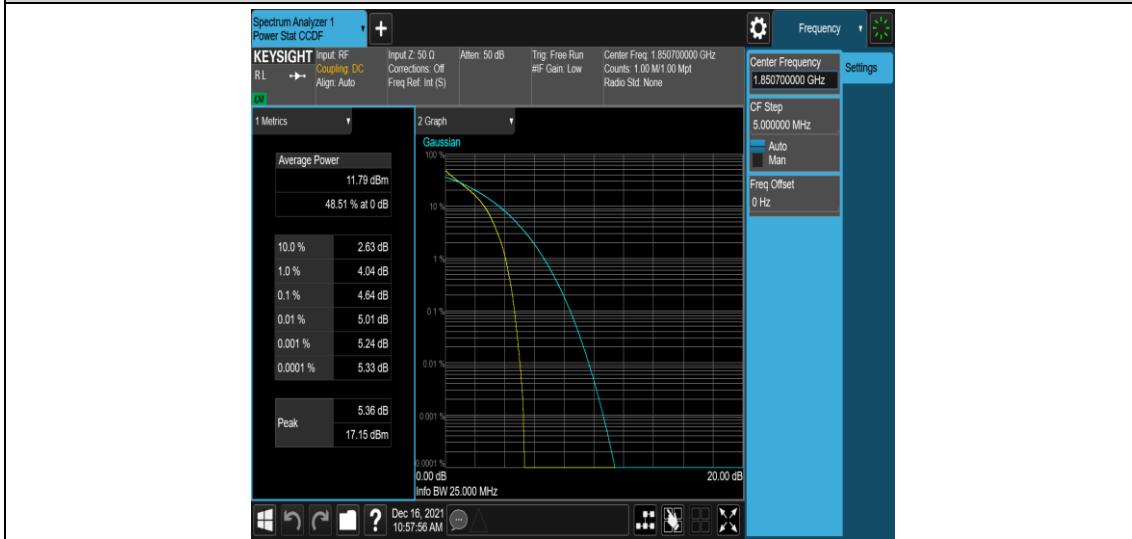

Band25-1.4MHz-QPSK-26047-6RB#0