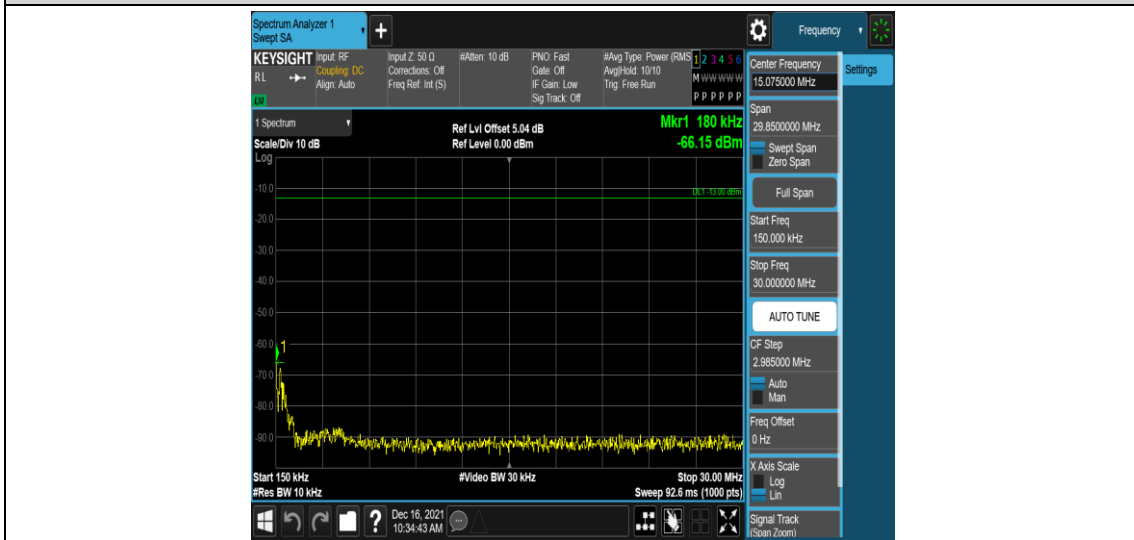

Band17-10MHz-16QAM-23800-1RB#0-Range1:0.009~0.15MHz

Band17-10MHz-16QAM-23800-1RB#0-Range2:0.15~30MHz