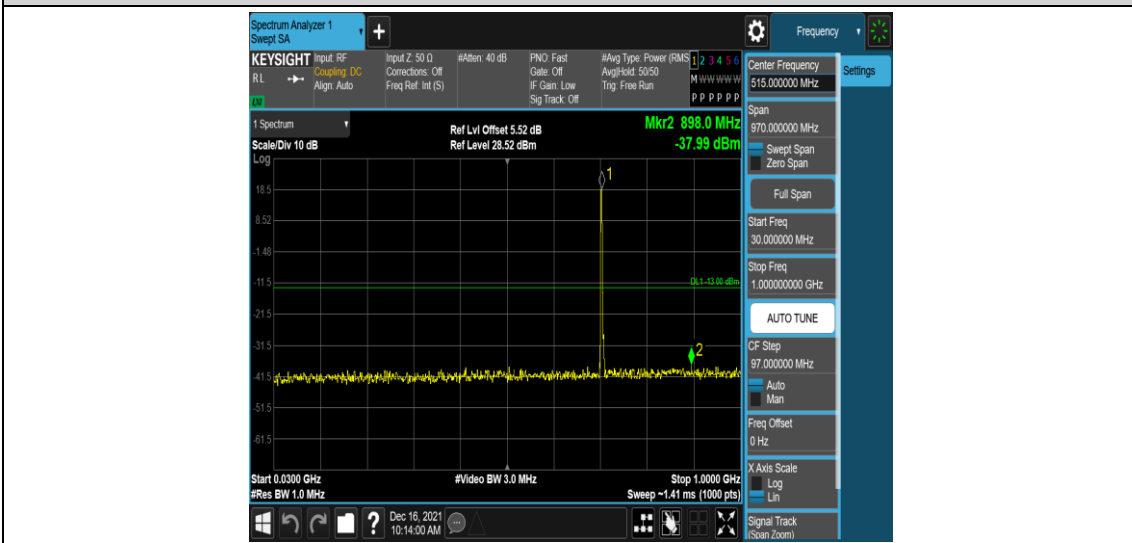

Test Graphs

Band17-5MHz-QPSK-23755-1RB#0-Range1:0.009~0.15MHz

Band17-5MHz-QPSK-23755-1RB#0-Range2:0.15~30MHz

Band17-5MHz-QPSK-23755-1RB#0-Range3:30~1000MHz

Band17-5MHz-QPSK-23755-1RB#0-Range4:1000~10000MHz

Band17-5MHz-QPSK-23790-1RB#0-Range1:0.009~0.15MHz

Band17-5MHz-QPSK-23790-1RB#0-Range2:0.15~30MHz

Band17-5MHz-QPSK-23790-1RB#0-Range3:30~1000MHz

Band17-5MHz-QPSK-23790-1RB#0-Range4:1000~10000MHz

Band17-5MHz-QPSK-23825-1RB#0-Range1:0.009~0.15MHz

Band17-5MHz-QPSK-23825-1RB#0-Range2:0.15~30MHz

Band17-5MHz-QPSK-23825-1RB#0-Range3:30~1000MHz

Band17-5MHz-QPSK-23825-1RB#0-Range4:1000~10000MHz

Band17-5MHz-16QAM-23755-1RB#0-Range1:0.009~0.15MHz

Band17-5MHz-16QAM-23755-1RB#0-Range2:0.15~30MHz