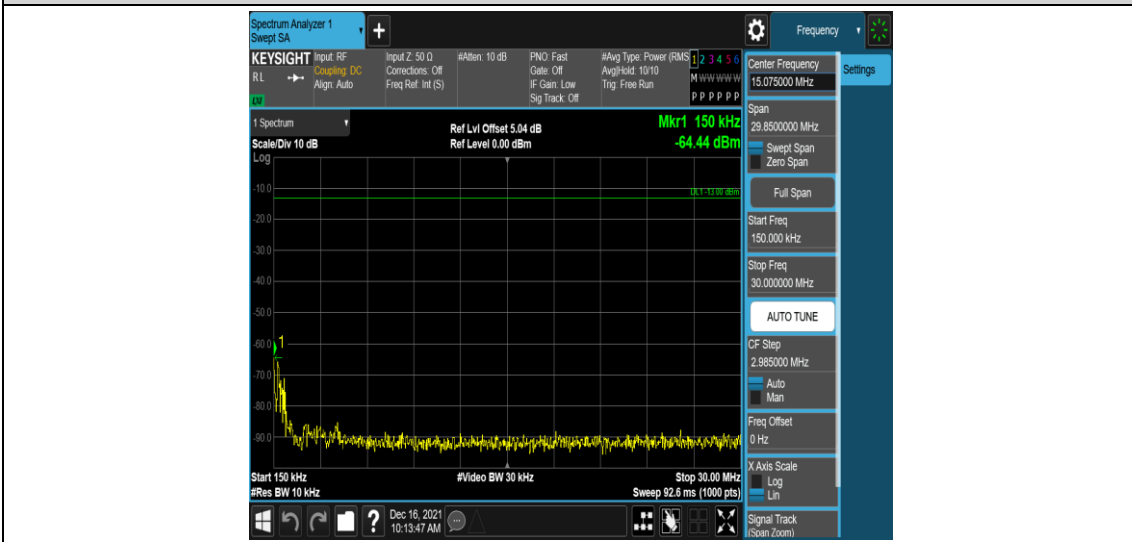

Test Graphs

Band17-5MHz-QPSK-23755-1RB#0-Range1:0.009~0.15MHz

Band17-5MHz-QPSK-23755-1RB#0-Range2:0.15~30MHz

Band17-5MHz-QPSK-23755-1RB#0-Range3:30~1000MHz

Band17-5MHz-QPSK-23755-1RB#0-Range4:1000~10000MHz

Band17-5MHz-QPSK-23790-1RB#0-Range1:0.009~0.15MHz

Band17-5MHz-QPSK-23790-1RB#0-Range2:0.15~30MHz

Band17-5MHz-QPSK-23790-1RB#0-Range3:30~1000MHz

Band17-5MHz-QPSK-23790-1RB#0-Range4:1000~10000MHz

Band17-5MHz-QPSK-23825-1RB#0-Range1:0.009~0.15MHz

Band17-5MHz-QPSK-23825-1RB#0-Range2:0.15~30MHz

Band17-5MHz-QPSK-23825-1RB#0-Range3:30~1000MHz

Band17-5MHz-QPSK-23825-1RB#0-Range4:1000~10000MHz

Band17-5MHz-16QAM-23755-1RB#0-Range1:0.009~0.15MHz

Band17-5MHz-16QAM-23755-1RB#0-Range2:0.15~30MHz