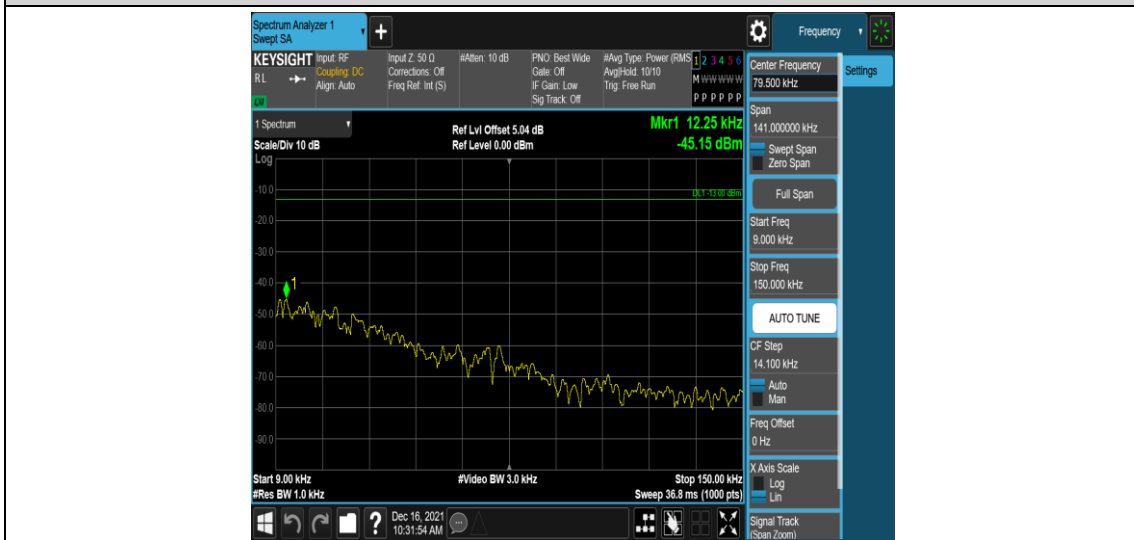

Band17-5MHz-16QAM-23790-1RB#0-Range4:1000~10000MHz

Band17-5MHz-16QAM-23825-1RB#0-Range1:0.009~0.15MHz

Band17-5MHz-16QAM-23825-1RB#0-Range2:0.15~30MHz

Band17-5MHz-16QAM-23825-1RB#0-Range3:30~1000MHz

Band17-5MHz-16QAM-23825-1RB#0-Range4:1000~10000MHz

Band17-10MHz-QPSK-23780-1RB#0-Range1:0.009~0.15MHz

Band17-10MHz-QPSK-23780-1RB#0-Range2:0.15~30MHz

Band17-10MHz-QPSK-23780-1RB#0-Range3:30~1000MHz

Band17-10MHz-QPSK-23780-1RB#0-Range4:1000~10000MHz

Band17-10MHz-QPSK-23790-1RB#0-Range1:0.009~0.15MHz

Band17-10MHz-QPSK-23790-1RB#0-Range2:0.15~30MHz

Band17-10MHz-QPSK-23790-1RB#0-Range3:30~1000MHz

Band17-10MHz-QPSK-23790-1RB#0-Range4:1000~10000MHz

Band17-10MHz-QPSK-23800-1RB#0-Range1:0.009~0.15MHz

Band17-10MHz-QPSK-23800-1RB#0-Range2:0.15~30MHz