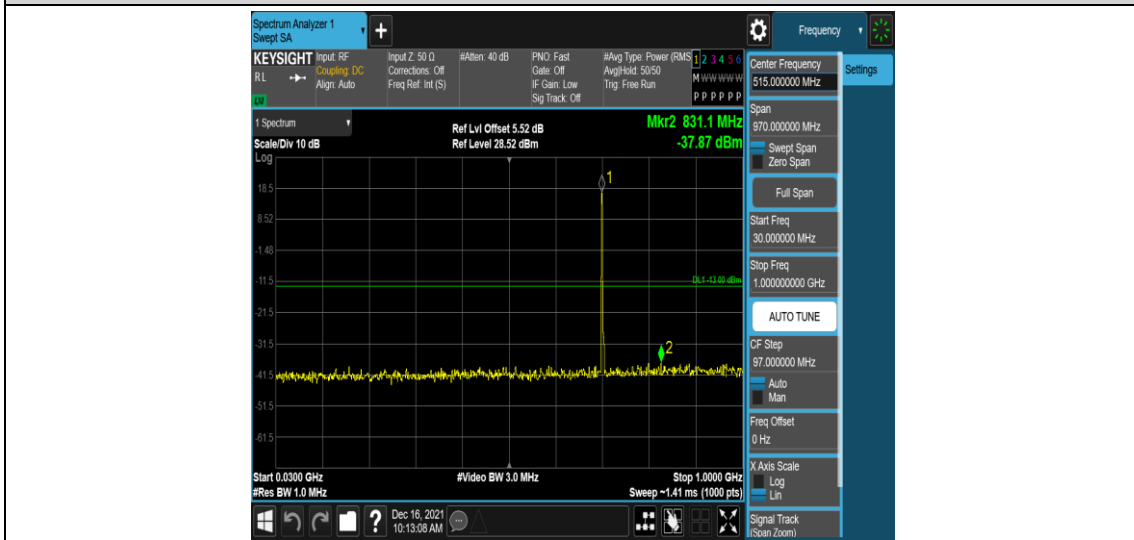

Band17-5MHz-16QAM-23755-1RB#0-Range3:30~1000MHz

Band17-5MHz-16QAM-23755-1RB#0-Range4:1000~10000MHz

Band17-5MHz-16QAM-23790-1RB#0-Range1:0.009~0.15MHz

Band17-5MHz-16QAM-23790-1RB#0-Range2:0.15~30MHz

Band17-5MHz-16QAM-23790-1RB#0-Range3:30~1000MHz