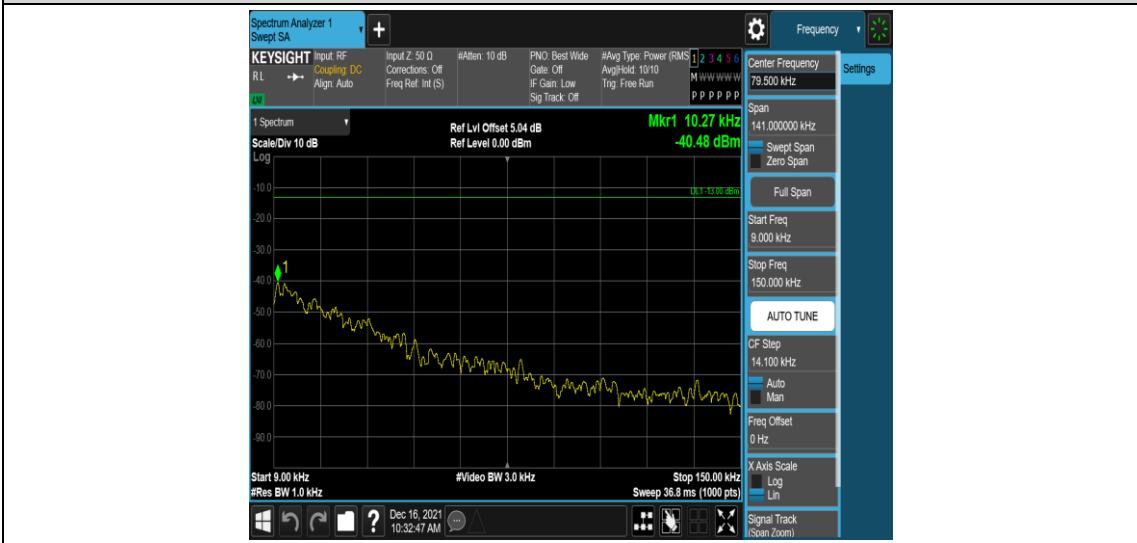

Band17-10MHz-QPSK-23800-1RB#0-Range3:30~1000MHz

Band17-10MHz-QPSK-23800-1RB#0-Range4:1000~10000MHz

Band17-10MHz-16QAM-23780-1RB#0-Range1:0.009~0.15MHz

Band17-10MHz-16QAM-23780-1RB#0-Range2:0.15~30MHz

Band17-10MHz-16QAM-23780-1RB#0-Range3:30~1000MHz

Band17-10MHz-16QAM-23780-1RB#0-Range4:1000~10000MHz

Band17-10MHz-16QAM-23790-1RB#0-Range1:0.009~0.15MHz

Band17-10MHz-16QAM-23790-1RB#0-Range2:0.15~30MHz

Band17-10MHz-16QAM-23790-1RB#0-Range3:30~1000MHz

Band17-10MHz-16QAM-23790-1RB#0-Range4:1000~10000MHz