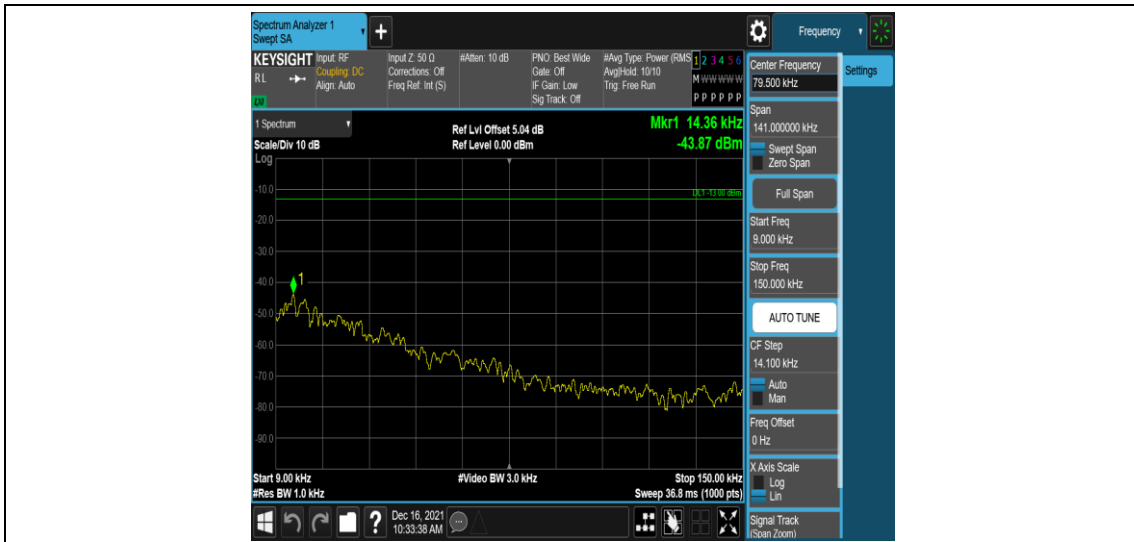

Band17-10MHz-QPSK-23790-1RB#0-Range4:1000~10000MHz

Band17-10MHz-QPSK-23800-1RB#0-Range1:0.009~0.15MHz