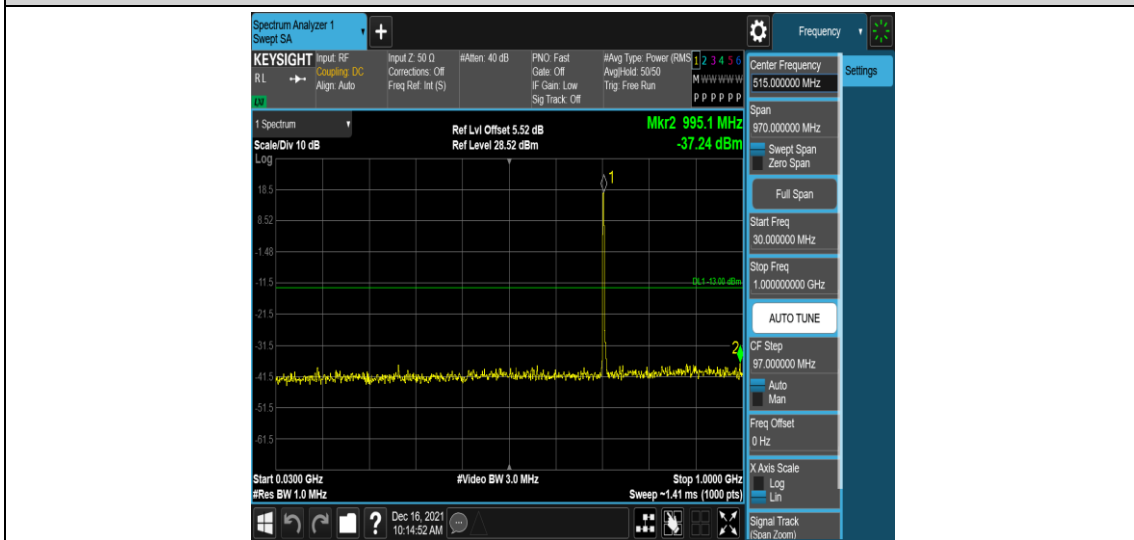

Band17-5MHz-16QAM-23825-1RB#0-Range2:0.15~30MHz

Band17-5MHz-16QAM-23825-1RB#0-Range3:30~1000MHz