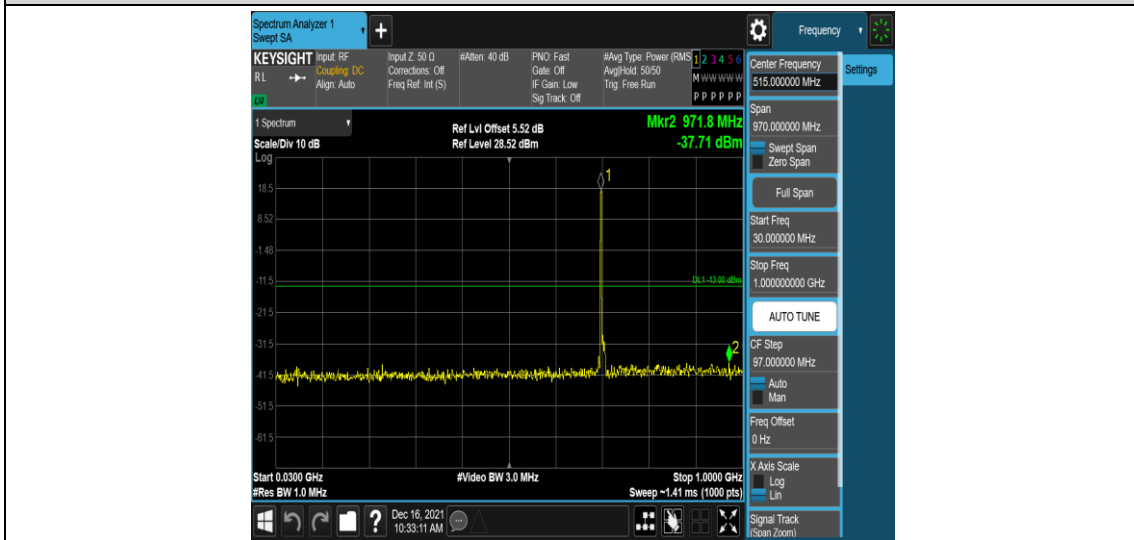

Band17-10MHz-16QAM-23790-1RB#0-Range2:0.15~30MHz

Band17-10MHz-16QAM-23790-1RB#0-Range3:30~1000MHz