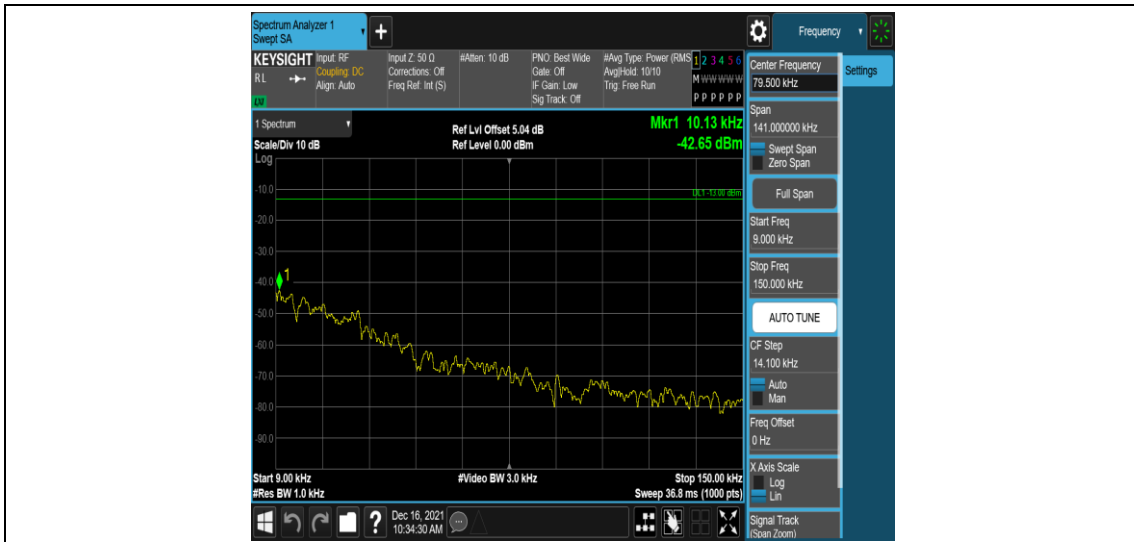

Band17-10MHz-16QAM-23780-1RB#0-Range4:1000~10000MHz

Band17-10MHz-16QAM-23790-1RB#0-Range1:0.009~0.15MHz

Band17-10MHz-16QAM-23790-1RB#0-Range2:0.15~30MHz

Band17-10MHz-16QAM-23790-1RB#0-Range3:30~1000MHz

Band17-10MHz-16QAM-23790-1RB#0-Range4:1000~10000MHz