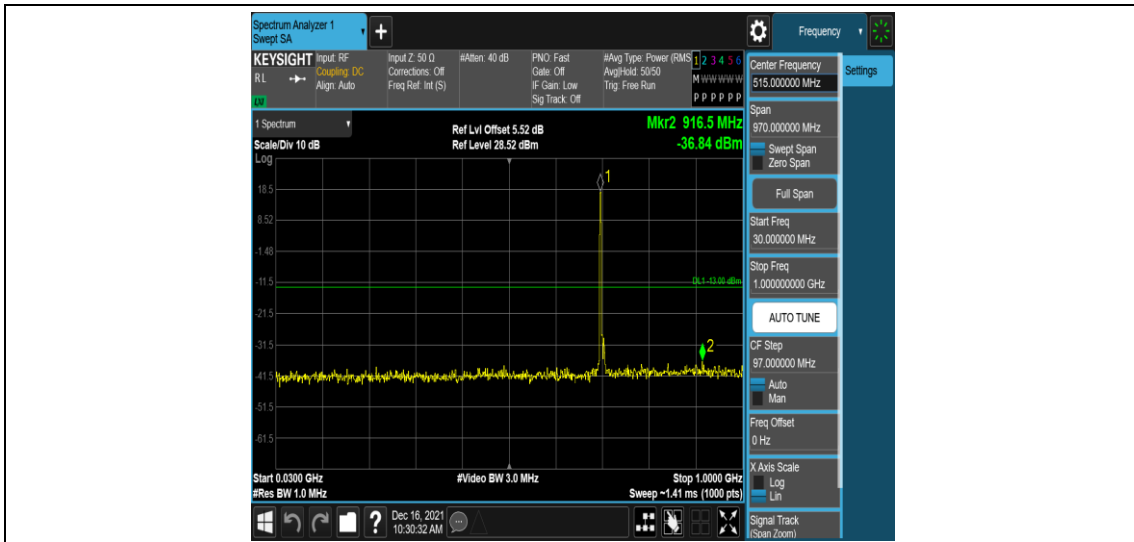

Band17-10MHz-QPSK-23780-1RB#0-Range2:0.15~30MHz

Band17-10MHz-QPSK-23780-1RB#0-Range3:30~1000MHz