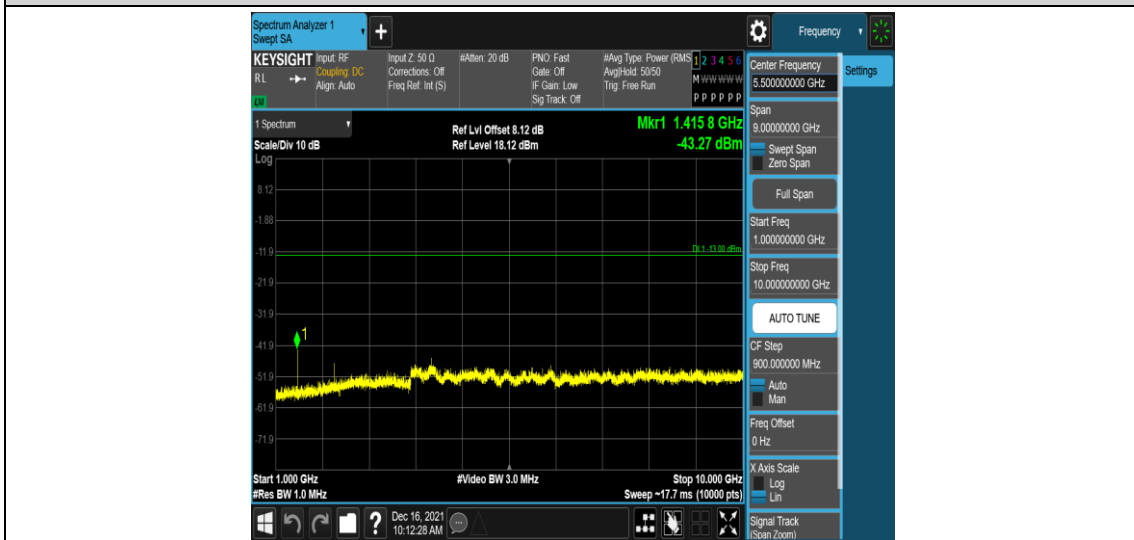

Test Graphs

Band17-5MHz-QPSK-23755-1RB#0-Range1:0.009~0.15MHz

Band17-5MHz-QPSK-23755-1RB#0-Range2:0.15~30MHz

Band17-5MHz-QPSK-23755-1RB#0-Range3:30~1000MHz

Band17-5MHz-QPSK-23755-1RB#0-Range4:1000~10000MHz

Band17-5MHz-QPSK-23790-1RB#0-Range1:0.009~0.15MHz

Band17-5MHz-QPSK-23790-1RB#0-Range2:0.15~30MHz

Band17-5MHz-QPSK-23790-1RB#0-Range3:30~1000MHz

Band17-5MHz-QPSK-23790-1RB#0-Range4:1000~10000MHz

Band17-5MHz-QPSK-23825-1RB#0-Range1:0.009~0.15MHz