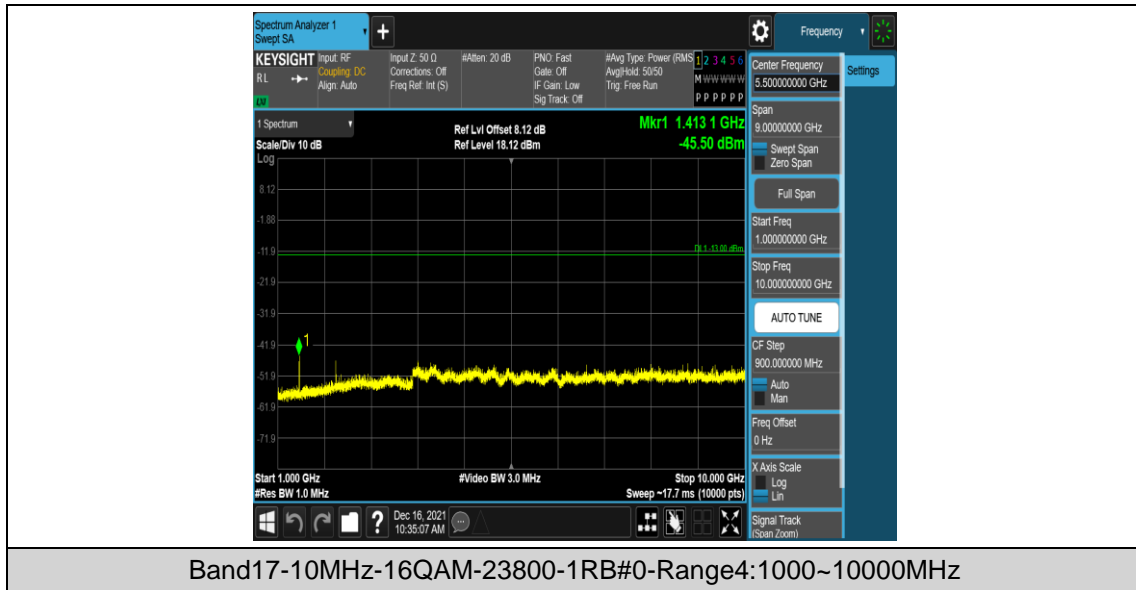

Band17-10MHz-16QAM-23800-1RB#0-Range3:30~1000MHz