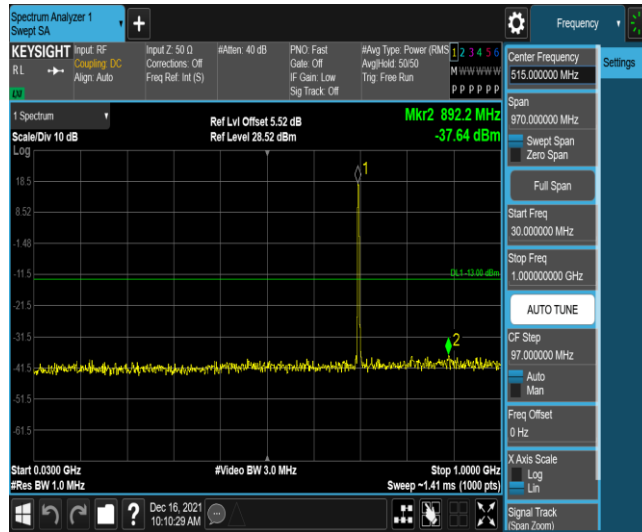

Test Graphs

Band17-5MHz-QPSK-23755-1RB#0-Range1:0.009~0.15MHz

Band17-5MHz-QPSK-23755-1RB#0-Range2:0.15~30MHz

Band17-5MHz-QPSK-23755-1RB#0-Range3:30~1000MHz

Band17-5MHz-QPSK-23755-1RB#0-Range4:1000~10000MHz