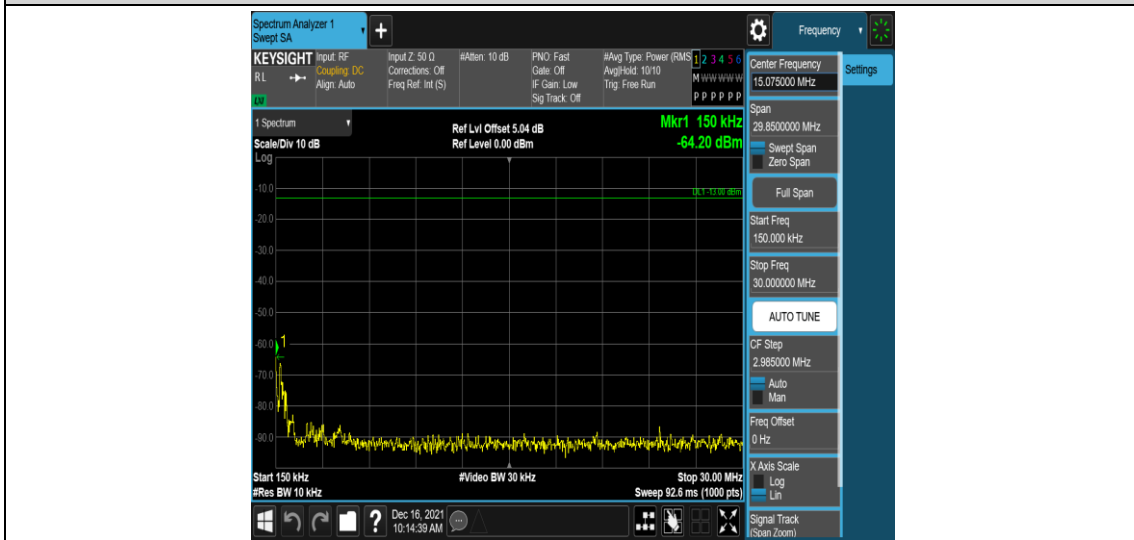

Band17-5MHz-16QAM-23755-1RB#0-Range3:30~1000MHz

Band17-5MHz-16QAM-23755-1RB#0-Range4:1000~10000MHz

Band17-5MHz-16QAM-23790-1RB#0-Range1:0.009~0.15MHz

Band17-5MHz-16QAM-23790-1RB#0-Range2:0.15~30MHz

Band17-5MHz-16QAM-23790-1RB#0-Range3:30~1000MHz

Band17-5MHz-16QAM-23790-1RB#0-Range4:1000~10000MHz

Band17-5MHz-16QAM-23825-1RB#0-Range1:0.009~0.15MHz

Band17-5MHz-16QAM-23825-1RB#0-Range2:0.15~30MHz

Band17-5MHz-16QAM-23825-1RB#0-Range3:30~1000MHz

Band17-5MHz-16QAM-23825-1RB#0-Range4:1000~10000MHz