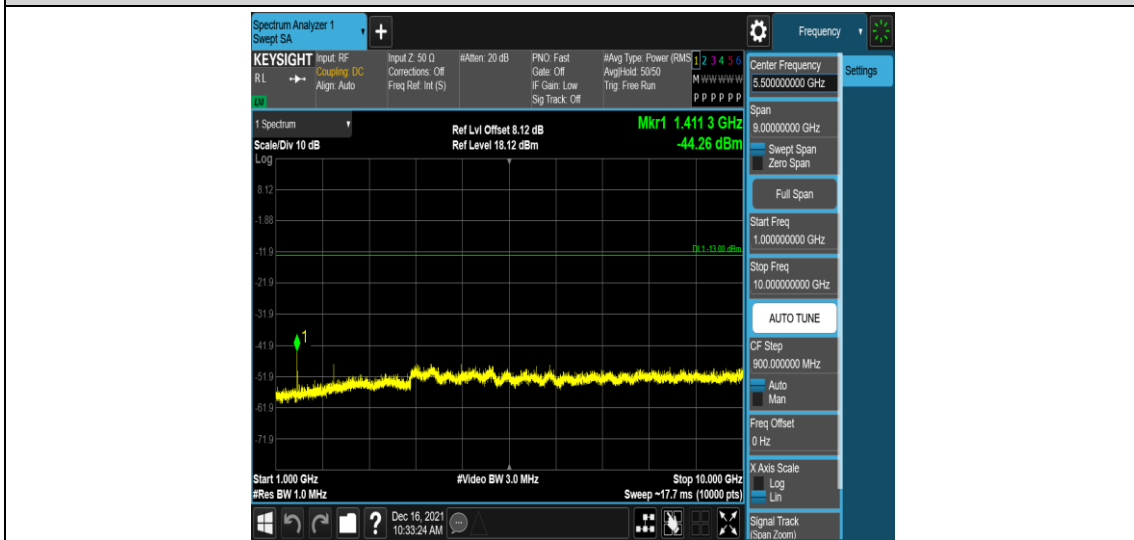

Band17-10MHz-16QAM-23780-1RB#0-Range4:1000~10000MHz

Band17-10MHz-16QAM-23790-1RB#0-Range1:0.009~0.15MHz

Band17-10MHz-16QAM-23790-1RB#0-Range2:0.15~30MHz

Band17-10MHz-16QAM-23790-1RB#0-Range3:30~1000MHz

Band17-10MHz-16QAM-23790-1RB#0-Range4:1000~10000MHz