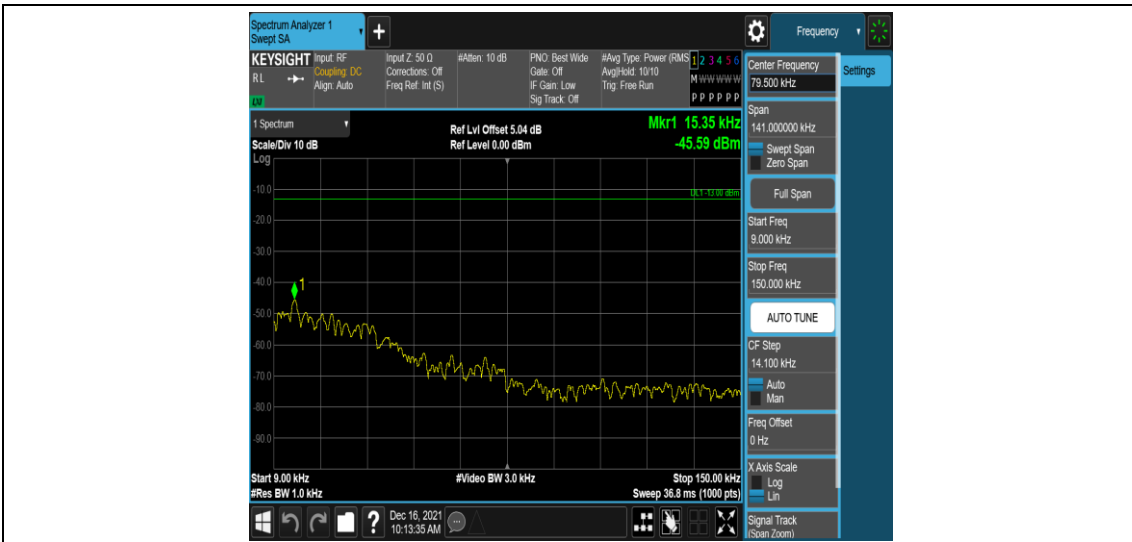

Band17-5MHz-QPSK-23790-1RB#0-Range1:0.009~0.15MHz

Band17-5MHz-QPSK-23790-1RB#0-Range2:0.15~30MHz

Band17-5MHz-QPSK-23790-1RB#0-Range3:30~1000MHz

Band17-5MHz-QPSK-23790-1RB#0-Range4:1000~10000MHz

Band17-5MHz-QPSK-23825-1RB#0-Range1:0.009~0.15MHz

Band17-5MHz-QPSK-23825-1RB#0-Range2:0.15~30MHz

Band17-5MHz-QPSK-23825-1RB#0-Range3:30~1000MHz

Band17-5MHz-QPSK-23825-1RB#0-Range4:1000~10000MHz

Band17-5MHz-16QAM-23755-1RB#0-Range1:0.009~0.15MHz

Band17-5MHz-16QAM-23755-1RB#0-Range2:0.15~30MHz