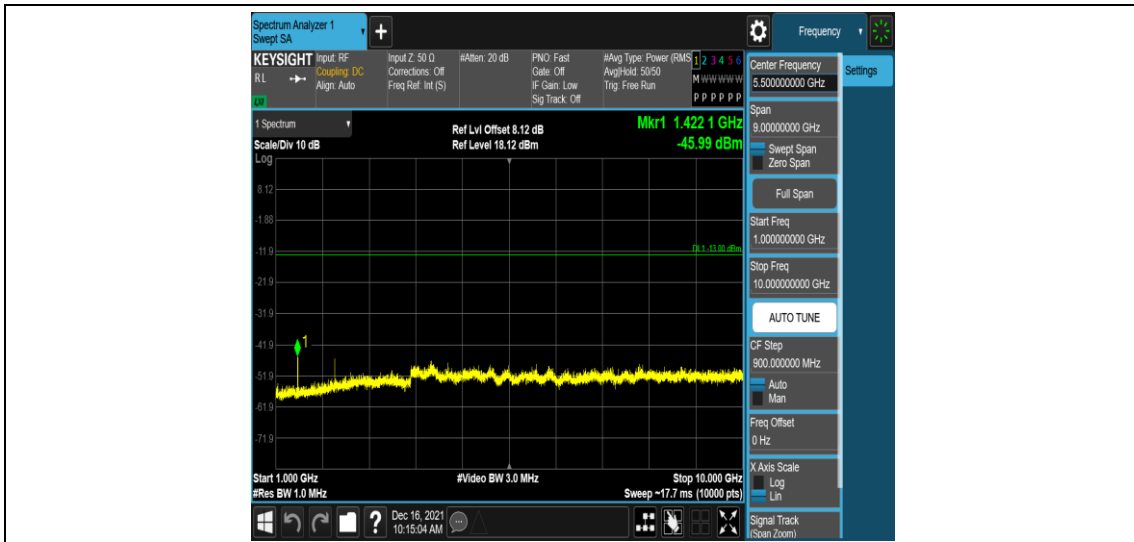

Band17-5MHz-16QAM-23790-1RB#0-Range4:1000~10000MHz

Band17-5MHz-16QAM-23825-1RB#0-Range1:0.009~0.15MHz

Band17-5MHz-16QAM-23825-1RB#0-Range2:0.15~30MHz

Band17-5MHz-16QAM-23825-1RB#0-Range3:30~1000MHz

Band17-5MHz-16QAM-23825-1RB#0-Range4:1000~10000MHz