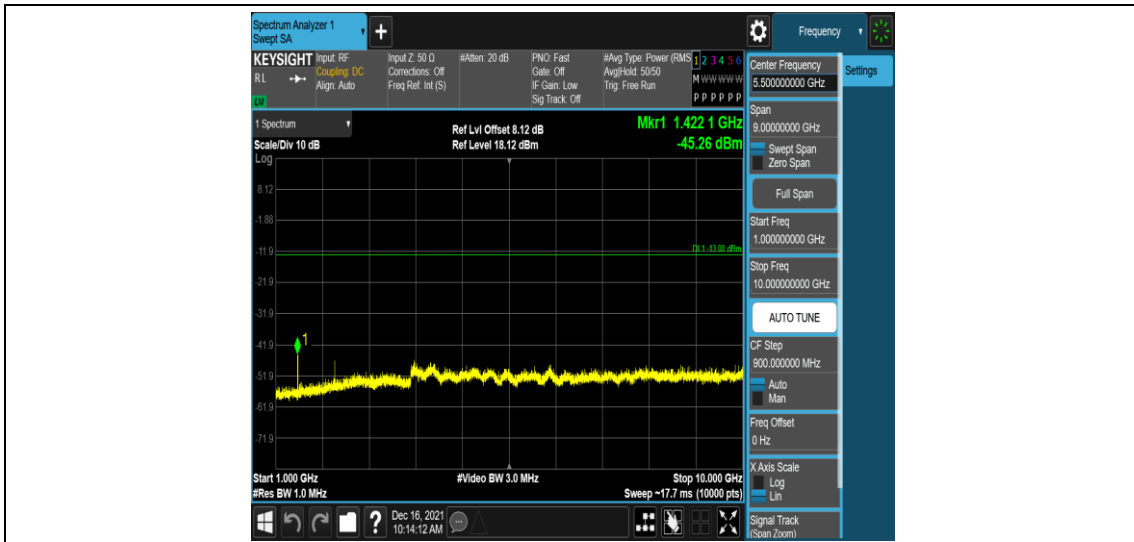

Band17-5MHz-QPSK-23825-1RB#0-Range3:30~1000MHz

Band17-5MHz-QPSK-23825-1RB#0-Range4:1000~10000MHz