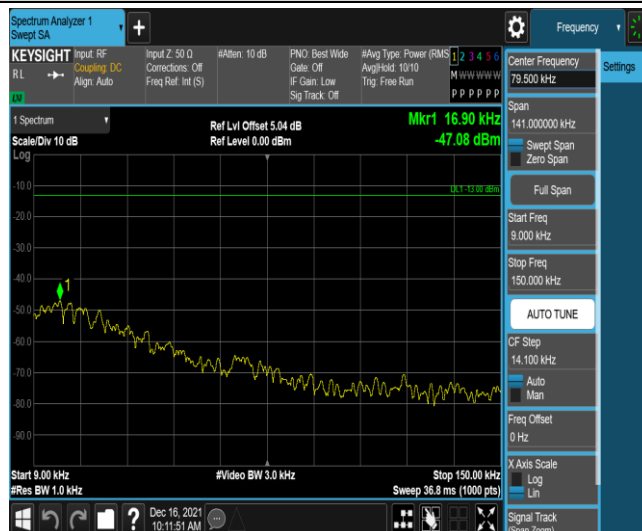

Test Graphs

Band17-5MHz-QPSK-23755-1RB#0-Range1:0.009~0.15MHz

Band17-5MHz-QPSK-23755-1RB#0-Range2:0.15~30MHz

Band17-5MHz-QPSK-23755-1RB#0-Range3:30~1000MHz

Band17-5MHz-QPSK-23755-1RB#0-Range4:1000~10000MHz

Band17-5MHz-QPSK-23790-1RB#0-Range1:0.009~0.15MHz

Band17-5MHz-QPSK-23790-1RB#0-Range2:0.15~30MHz

Band17-5MHz-QPSK-23790-1RB#0-Range3:30~1000MHz

Band17-5MHz-QPSK-23790-1RB#0-Range4:1000~10000MHz

Band17-5MHz-QPSK-23825-1RB#0-Range1:0.009~0.15MHz