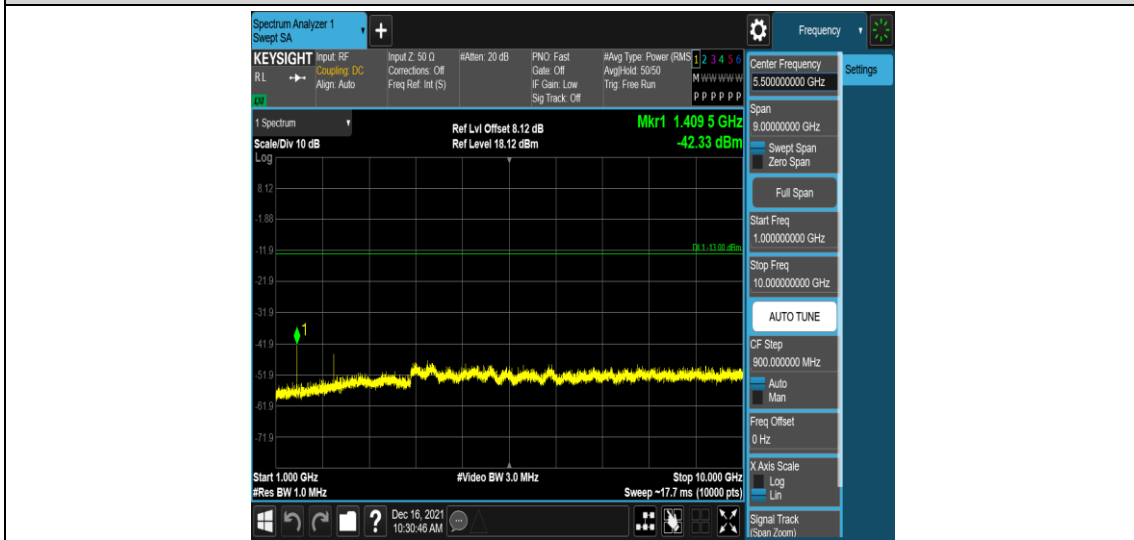

Band17-10MHz-QPSK-23780-1RB#0-Range3:30~1000MHz

Band17-10MHz-QPSK-23780-1RB#0-Range4:1000~10000MHz