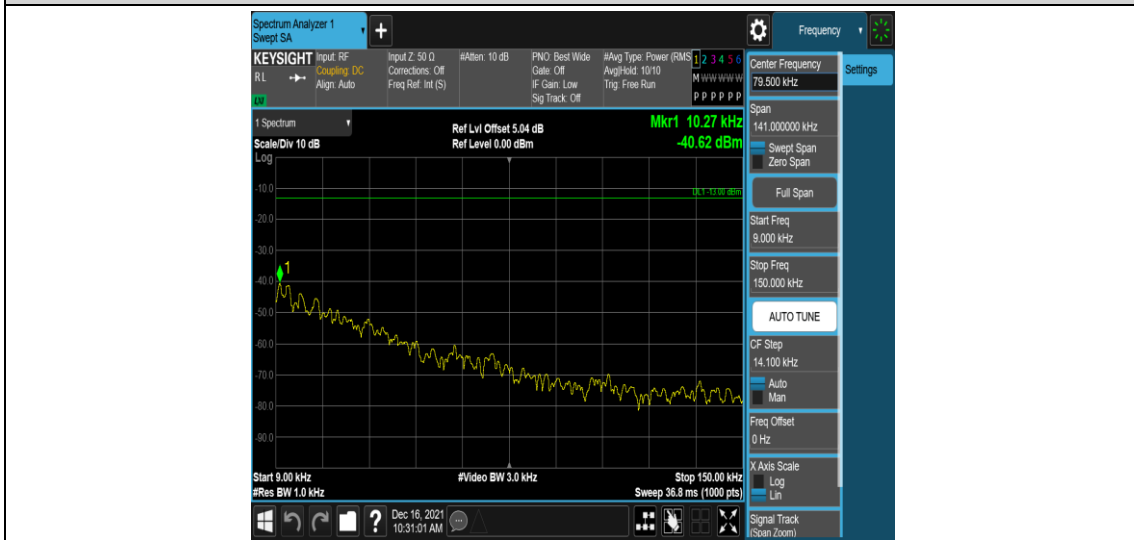

Band17-10MHz-QPSK-23800-1RB#0-Range4:1000~10000MHz

Band17-10MHz-16QAM-23780-1RB#0-Range1:0.009~0.15MHz