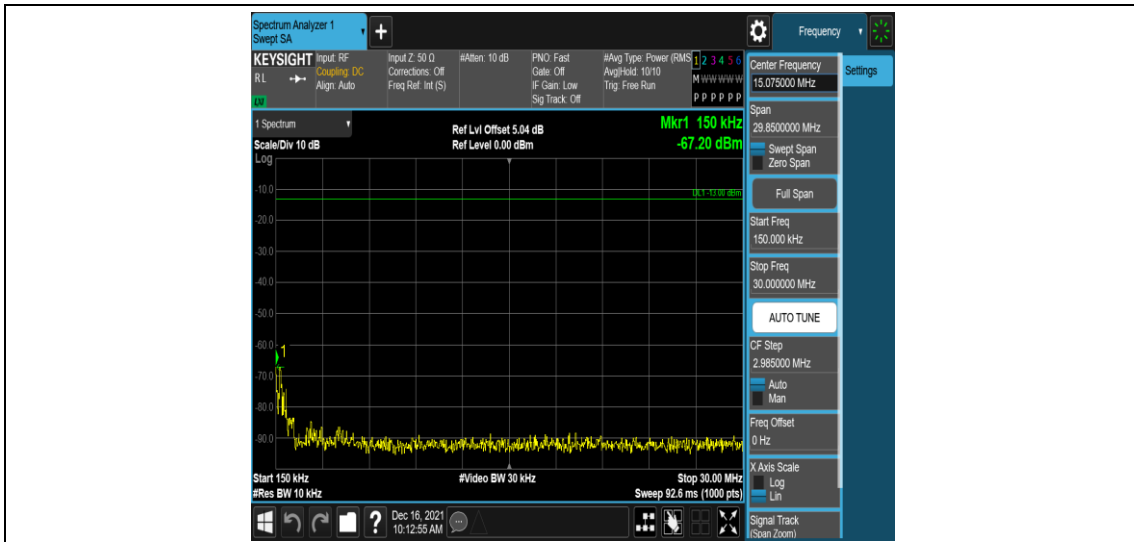

Band17-5MHz-QPSK-23790-1RB#0-Range1:0.009~0.15MHz

Band17-5MHz-QPSK-23790-1RB#0-Range2:0.15~30MHz

Band17-5MHz-QPSK-23790-1RB#0-Range3:30~1000MHz

Band17-5MHz-QPSK-23790-1RB#0-Range4:1000~10000MHz

Band17-5MHz-QPSK-23825-1RB#0-Range1:0.009~0.15MHz

Band17-5MHz-QPSK-23825-1RB#0-Range2:0.15~30MHz

Band17-5MHz-QPSK-23825-1RB#0-Range3:30~1000MHz

Band17-5MHz-QPSK-23825-1RB#0-Range4:1000~10000MHz

Band17-5MHz-16QAM-23755-1RB#0-Range1:0.009~0.15MHz

Band17-5MHz-16QAM-23755-1RB#0-Range2:0.15~30MHz

Band17-5MHz-16QAM-23755-1RB#0-Range3:30~1000MHz

Band17-5MHz-16QAM-23755-1RB#0-Range4:1000~10000MHz

Band17-5MHz-16QAM-23790-1RB#0-Range1:0.009~0.15MHz

Band17-5MHz-16QAM-23790-1RB#0-Range2:0.15~30MHz

Band17-5MHz-16QAM-23790-1RB#0-Range3:30~1000MHz