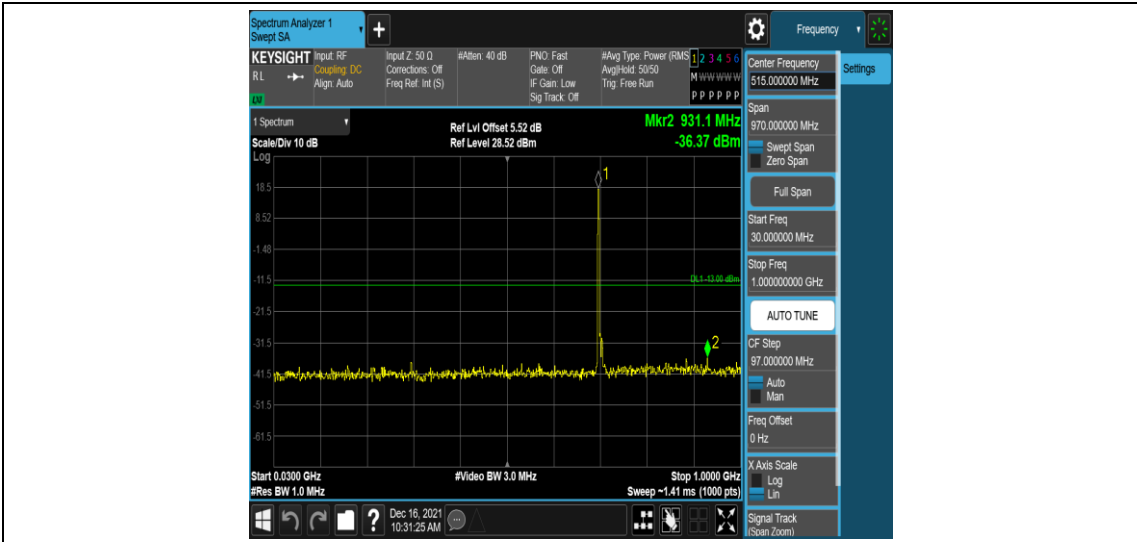

Band17-10MHz-QPSK-23800-1RB#0-Range3:30~1000MHz

Band17-10MHz-QPSK-23800-1RB#0-Range4:1000~10000MHz

Band17-10MHz-16QAM-23780-1RB#0-Range1:0.009~0.15MHz

Band17-10MHz-16QAM-23780-1RB#0-Range2:0.15~30MHz

Band17-10MHz-16QAM-23780-1RB#0-Range3:30~1000MHz