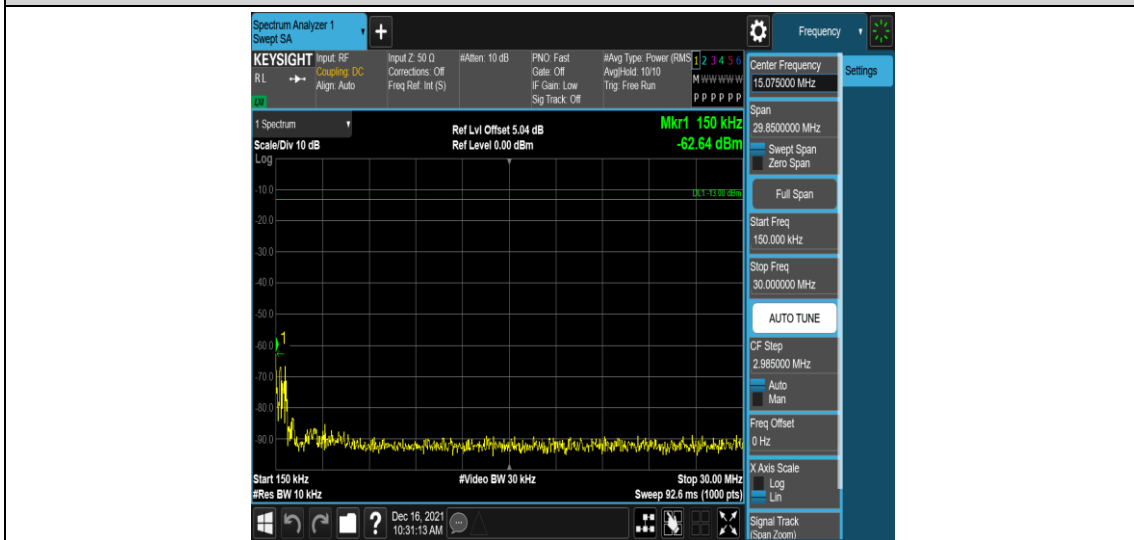

Band17-10MHz-16QAM-23780-1RB#0-Range1:0.009~0.15MHz

Band17-10MHz-16QAM-23780-1RB#0-Range2:0.15~30MHz