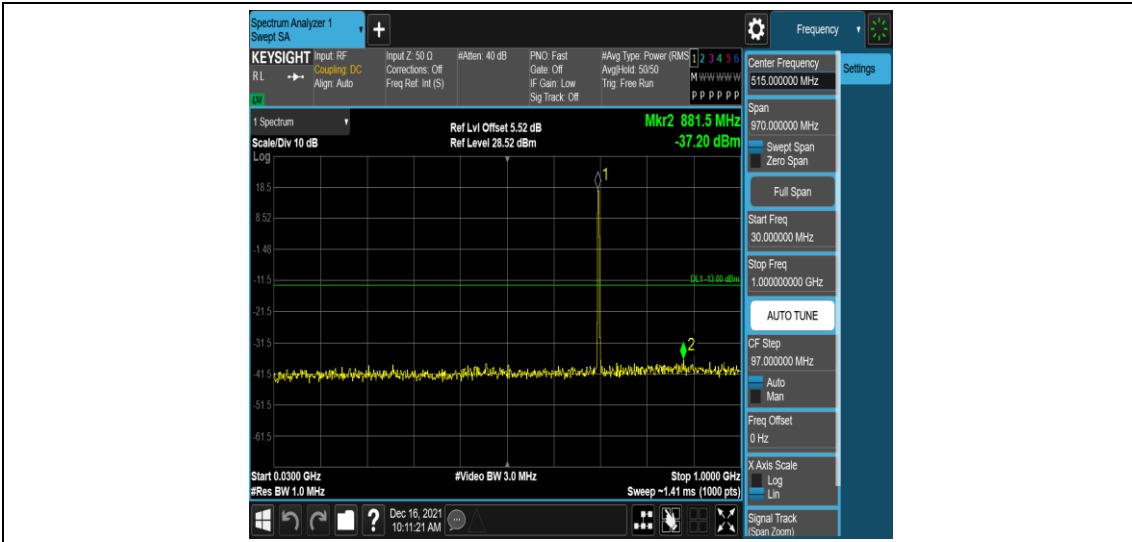

Band17-5MHz-QPSK-23825-1RB#0-Range2:0.15~30MHz

Band17-5MHz-QPSK-23825-1RB#0-Range3:30~1000MHz

Band17-5MHz-QPSK-23825-1RB#0-Range4:1000~10000MHz

Band17-5MHz-16QAM-23755-1RB#0-Range1:0.009~0.15MHz

Band17-5MHz-16QAM-23755-1RB#0-Range2:0.15~30MHz