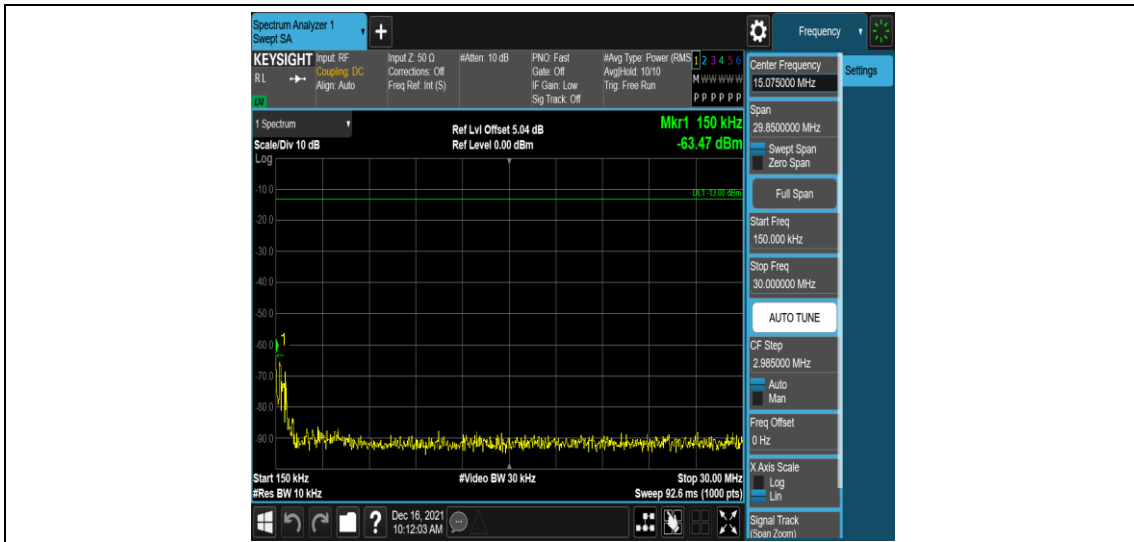

Test Graphs

Band17-5MHz-QPSK-23755-1RB#0-Range1:0.009~0.15MHz

Band17-5MHz-QPSK-23755-1RB#0-Range2:0.15~30MHz

Band17-5MHz-QPSK-23755-1RB#0-Range3:30~1000MHz

Band17-5MHz-QPSK-23755-1RB#0-Range4:1000~10000MHz

Band17-5MHz-QPSK-23790-1RB#0-Range1:0.009~0.15MHz

Band17-5MHz-QPSK-23790-1RB#0-Range2:0.15~30MHz

Band17-5MHz-QPSK-23790-1RB#0-Range3:30~1000MHz

Band17-5MHz-QPSK-23790-1RB#0-Range4:1000~10000MHz

Band17-5MHz-QPSK-23825-1RB#0-Range1:0.009~0.15MHz