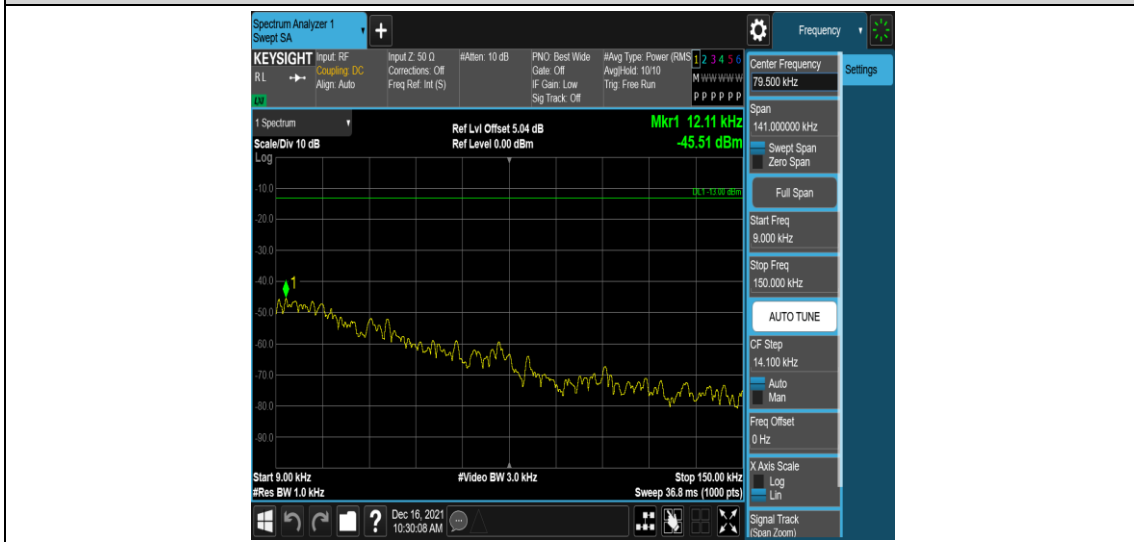

Band17-5MHz-16QAM-23790-1RB#0-Range4:1000~10000MHz

Band17-5MHz-16QAM-23825-1RB#0-Range1:0.009~0.15MHz

Band17-5MHz-16QAM-23825-1RB#0-Range2:0.15~30MHz

Band17-5MHz-16QAM-23825-1RB#0-Range3:30~1000MHz

Band17-5MHz-16QAM-23825-1RB#0-Range4:1000~10000MHz