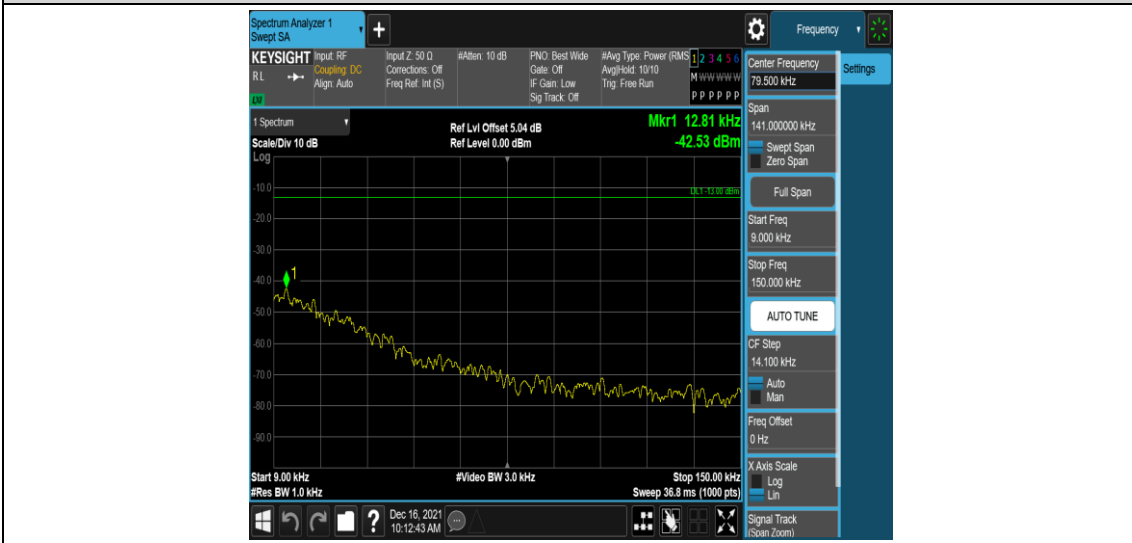

Band17-5MHz-QPSK-23790-1RB#0-Range1:0.009~0.15MHz

Band17-5MHz-QPSK-23790-1RB#0-Range2:0.15~30MHz

Band17-5MHz-QPSK-23790-1RB#0-Range3:30~1000MHz

Band17-5MHz-QPSK-23790-1RB#0-Range4:1000~10000MHz

Band17-5MHz-QPSK-23825-1RB#0-Range1:0.009~0.15MHz

Band17-5MHz-QPSK-23825-1RB#0-Range2:0.15~30MHz

Band17-5MHz-QPSK-23825-1RB#0-Range3:30~1000MHz

Band17-5MHz-QPSK-23825-1RB#0-Range4:1000~10000MHz

Band17-5MHz-16QAM-23755-1RB#0-Range1:0.009~0.15MHz

Band17-5MHz-16QAM-23755-1RB#0-Range2:0.15~30MHz

Band17-5MHz-16QAM-23755-1RB#0-Range3:30~1000MHz

Band17-5MHz-16QAM-23755-1RB#0-Range4:1000~10000MHz

Band17-5MHz-16QAM-23790-1RB#0-Range1:0.009~0.15MHz

Band17-5MHz-16QAM-23790-1RB#0-Range2:0.15~30MHz

Band17-5MHz-16QAM-23790-1RB#0-Range3:30~1000MHz