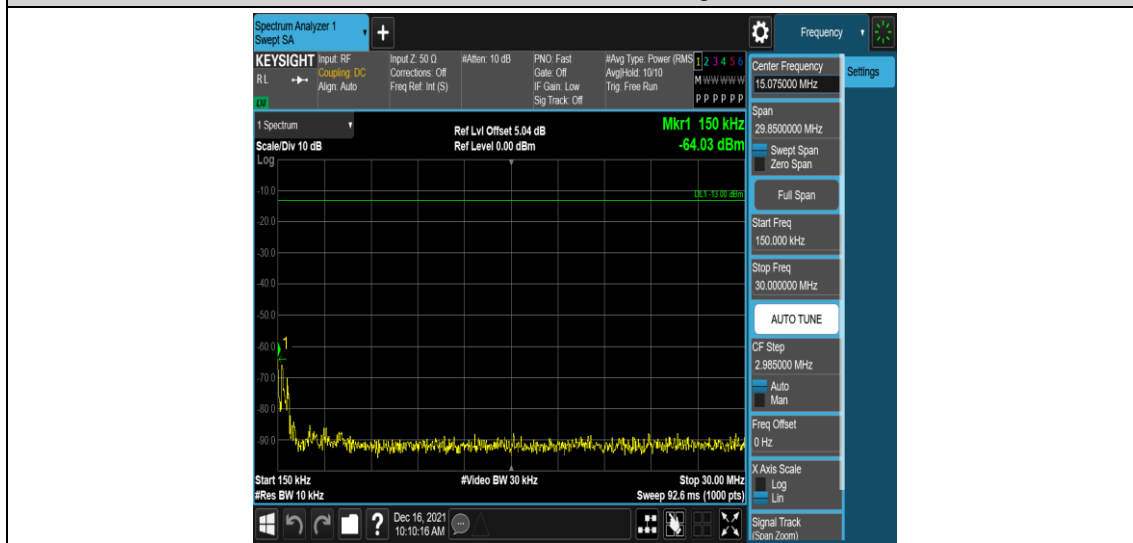

Band17-5MHz-QPSK-23755-1RB#0-Range1:0.009~0.15MHz