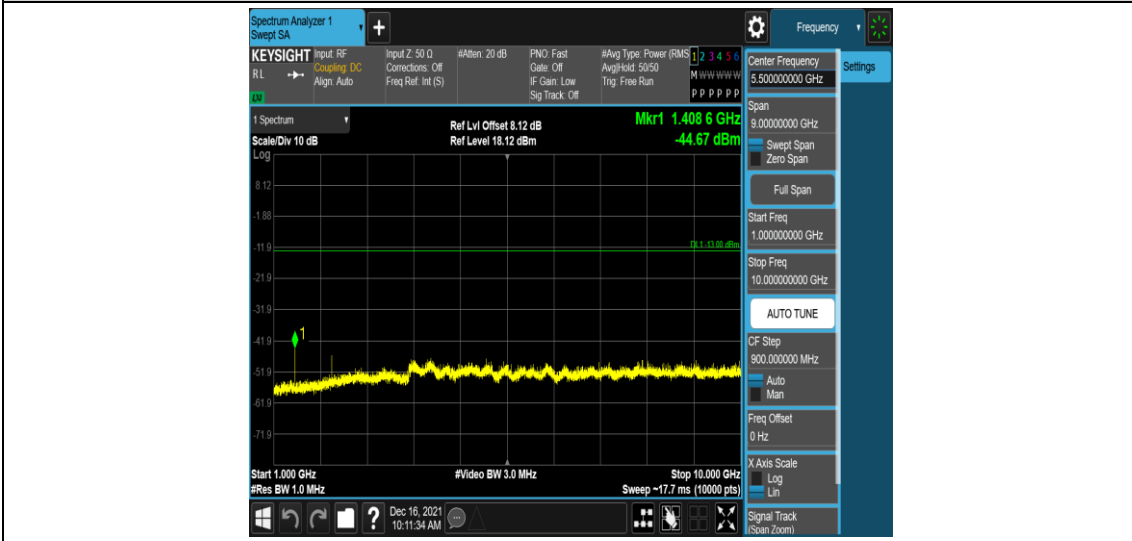

Band17-5MHz-16QAM-23755-1RB#0-Range3:30~1000MHz

Band17-5MHz-16QAM-23755-1RB#0-Range4:1000~10000MHz