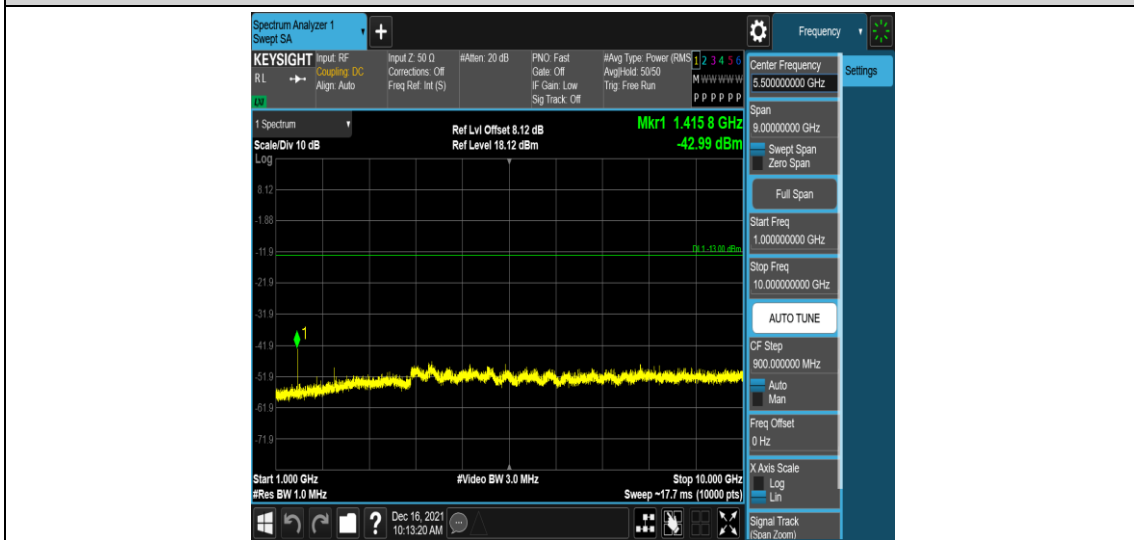

Band17-5MHz-16QAM-23755-1RB#0-Range3:30~1000MHz

Band17-5MHz-16QAM-23755-1RB#0-Range4:1000~10000MHz

Band17-5MHz-16QAM-23790-1RB#0-Range1:0.009~0.15MHz

Band17-5MHz-16QAM-23790-1RB#0-Range2:0.15~30MHz

Band17-5MHz-16QAM-23790-1RB#0-Range3:30~1000MHz