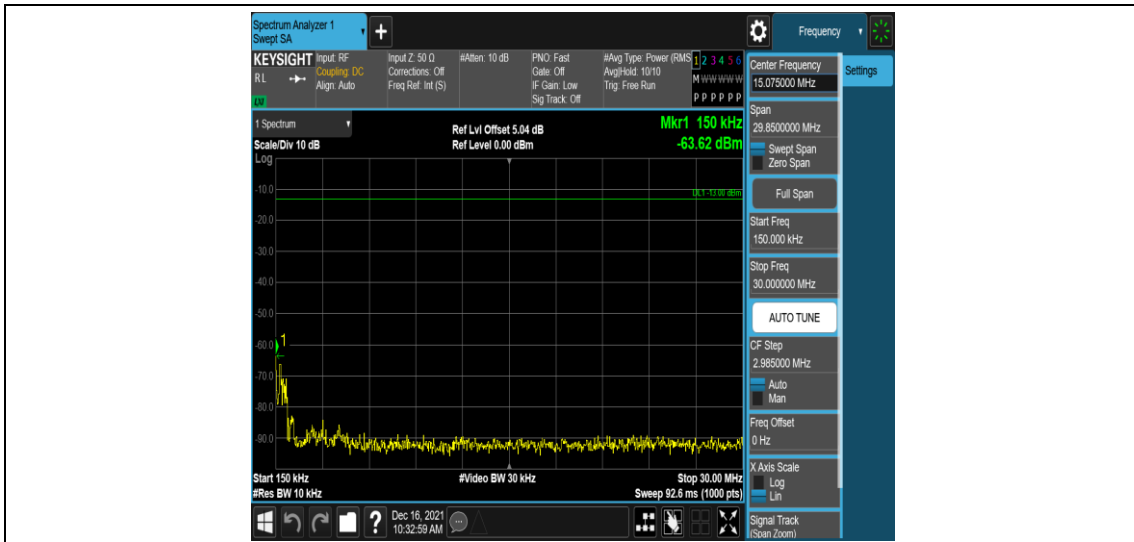

Band17-10MHz-16QAM-23790-1RB#0-Range1:0.009~0.15MHz

Band17-10MHz-16QAM-23790-1RB#0-Range2:0.15~30MHz