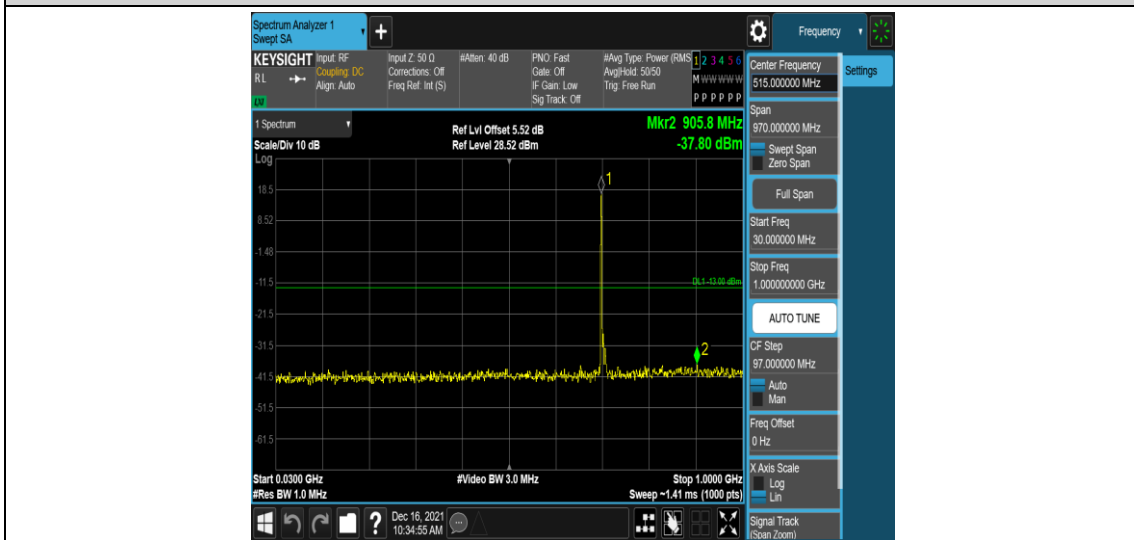

Band17-10MHz-16QAM-23800-1RB#0-Range2:0.15~30MHz

Band17-10MHz-16QAM-23800-1RB#0-Range3:30~1000MHz