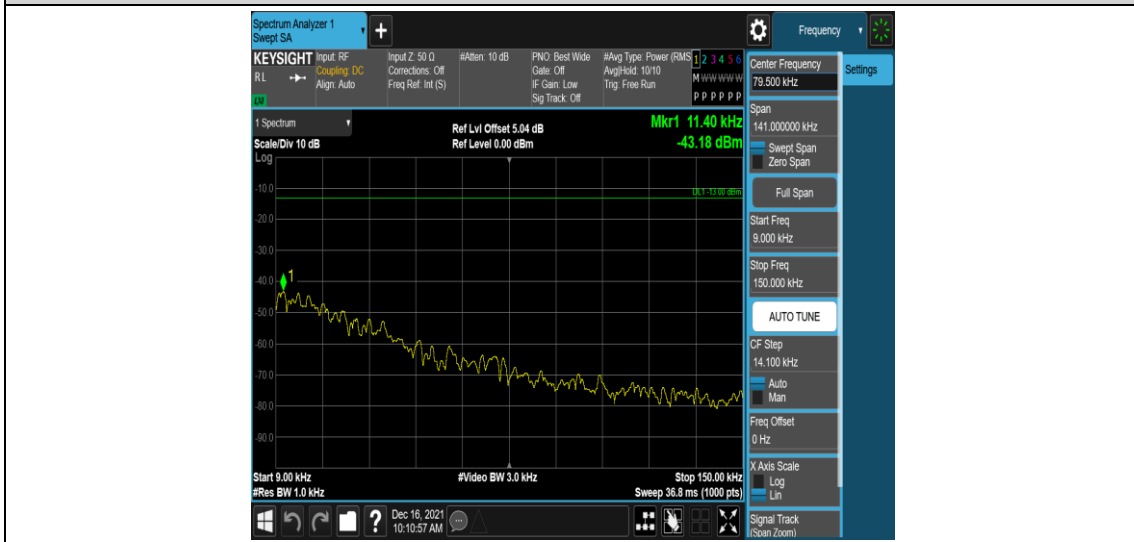

Test Graphs

Band17-5MHz-QPSK-23755-1RB#0-Range1:0.009~0.15MHz

Band17-5MHz-QPSK-23755-1RB#0-Range2:0.15~30MHz

Band17-5MHz-QPSK-23755-1RB#0-Range3:30~1000MHz

Band17-5MHz-QPSK-23755-1RB#0-Range4:1000~10000MHz

Band17-5MHz-QPSK-23790-1RB#0-Range1:0.009~0.15MHz

Band17-5MHz-QPSK-23790-1RB#0-Range2:0.15~30MHz

Band17-5MHz-QPSK-23790-1RB#0-Range3:30~1000MHz

Band17-5MHz-QPSK-23790-1RB#0-Range4:1000~10000MHz

Band17-5MHz-QPSK-23825-1RB#0-Range1:0.009~0.15MHz

Band17-5MHz-QPSK-23825-1RB#0-Range2:0.15~30MHz

Band17-5MHz-QPSK-23825-1RB#0-Range3:30~1000MHz

Band17-5MHz-QPSK-23825-1RB#0-Range4:1000~10000MHz

Band17-5MHz-16QAM-23755-1RB#0-Range1:0.009~0.15MHz

Band17-5MHz-16QAM-23755-1RB#0-Range2:0.15~30MHz