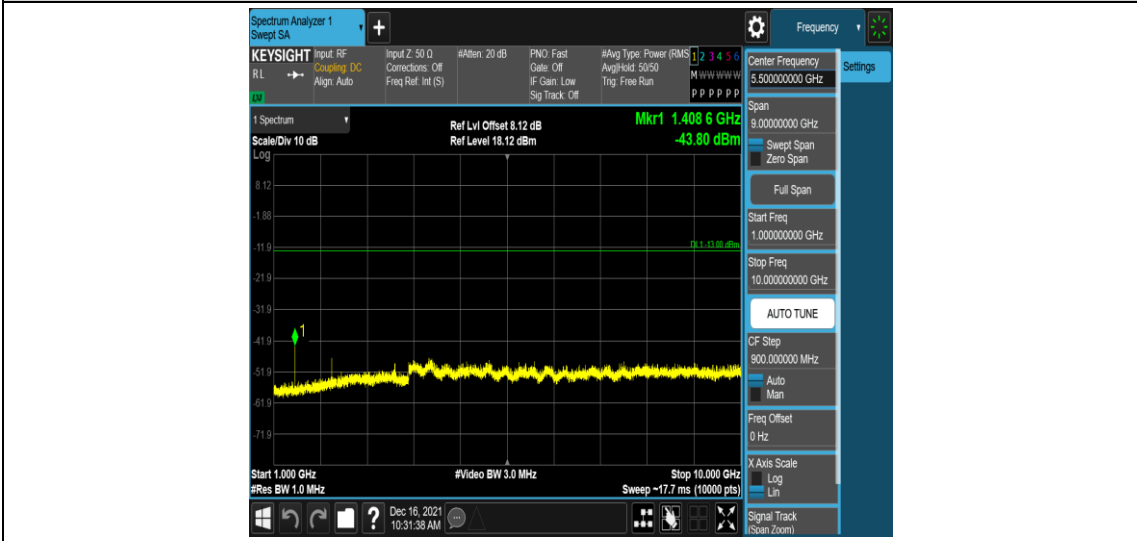

Band17-10MHz-QPSK-23800-1RB#0-Range3:30~1000MHz

Band17-10MHz-QPSK-23800-1RB#0-Range4:1000~10000MHz

Band17-10MHz-16QAM-23780-1RB#0-Range1:0.009~0.15MHz

Band17-10MHz-16QAM-23780-1RB#0-Range2:0.15~30MHz

Band17-10MHz-16QAM-23780-1RB#0-Range3:30~1000MHz