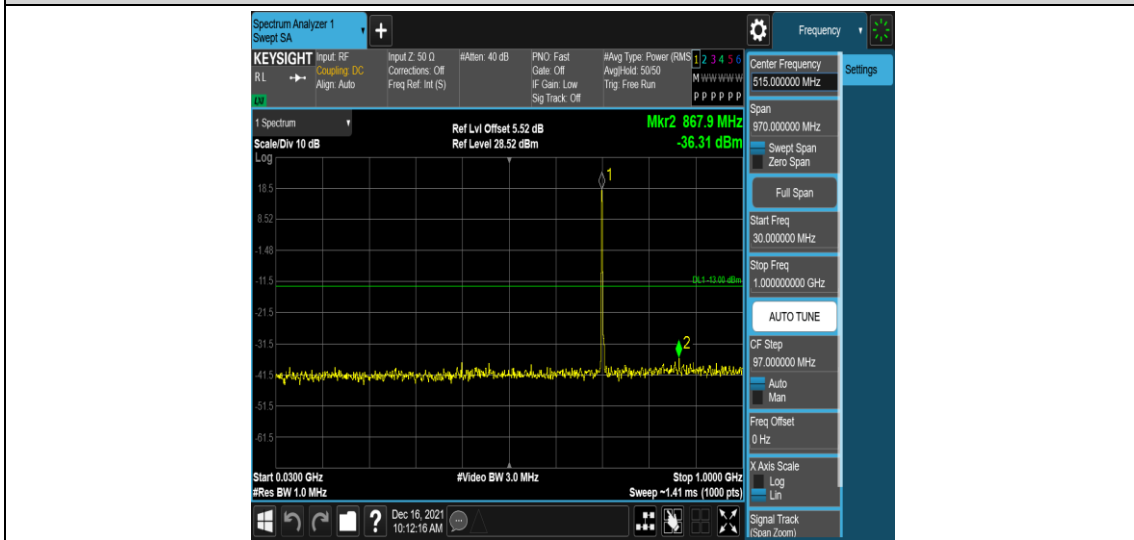

Test Graphs

Band17-5MHz-QPSK-23755-1RB#0-Range1:0.009~0.15MHz

Band17-5MHz-QPSK-23755-1RB#0-Range2:0.15~30MHz

Band17-5MHz-QPSK-23755-1RB#0-Range3:30~1000MHz

Band17-5MHz-QPSK-23755-1RB#0-Range4:1000~10000MHz

Band17-5MHz-QPSK-23790-1RB#0-Range1:0.009~0.15MHz

Band17-5MHz-QPSK-23790-1RB#0-Range2:0.15~30MHz

Band17-5MHz-QPSK-23790-1RB#0-Range3:30~1000MHz

Band17-5MHz-QPSK-23790-1RB#0-Range4:1000~10000MHz

Band17-5MHz-QPSK-23825-1RB#0-Range1:0.009~0.15MHz