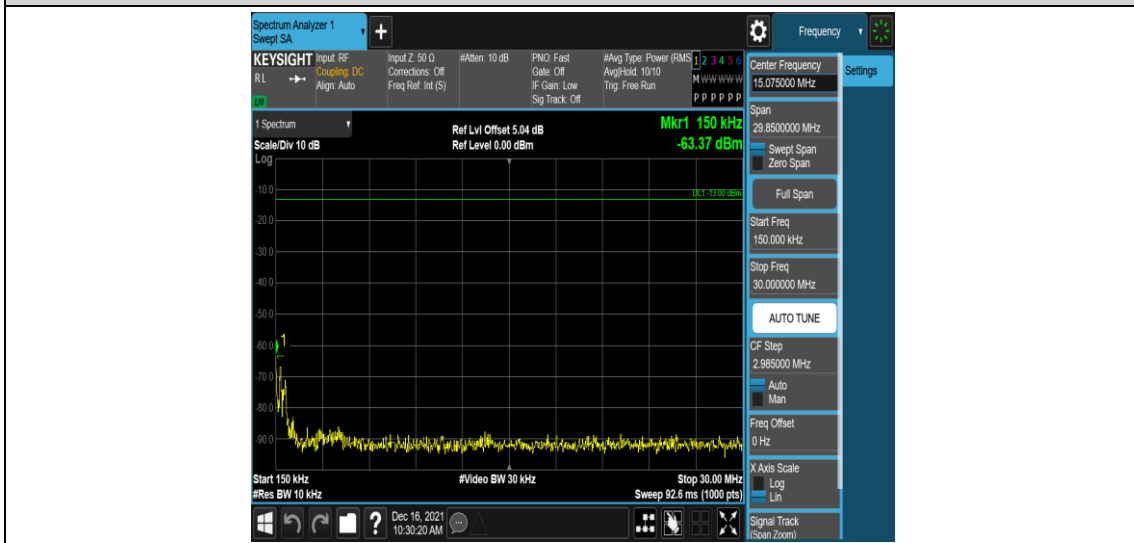

Band17-10MHz-QPSK-23780-1RB#0-Range1:0.009~0.15MHz

Band17-10MHz-QPSK-23780-1RB#0-Range2:0.15~30MHz