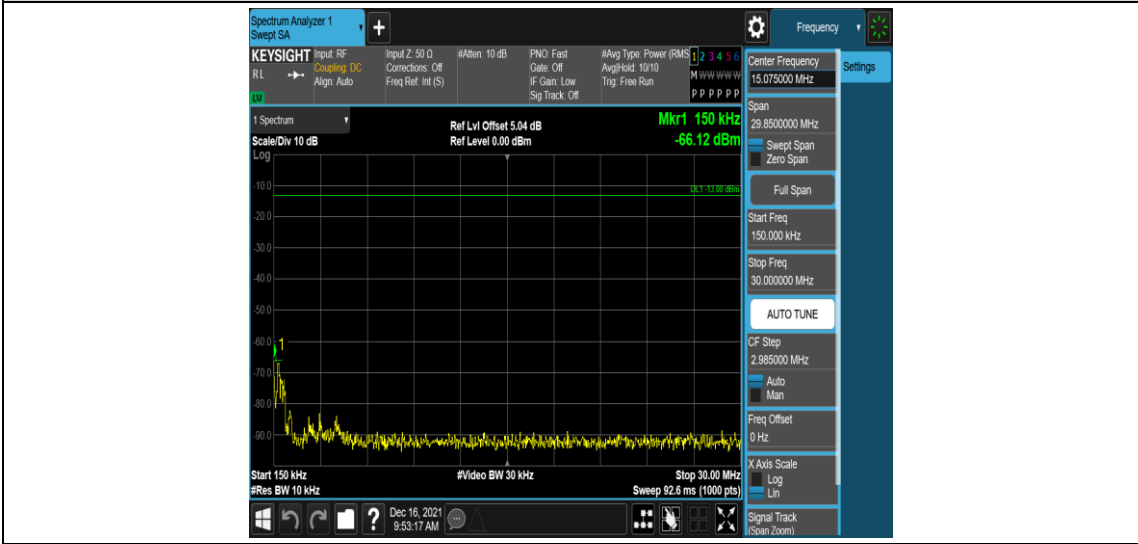

Band13-10MHz-16QAM-23230-1RB#0-Range1:0.009~0.15MHz