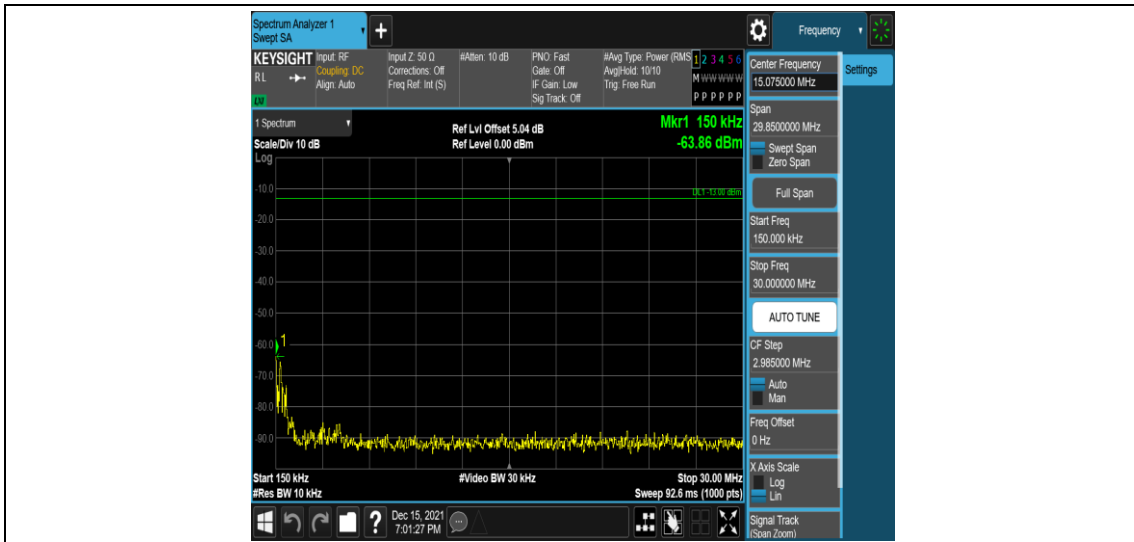

Band12-3MHz-QPSK-23025-1RB#0-Range2:0.15~30MHz