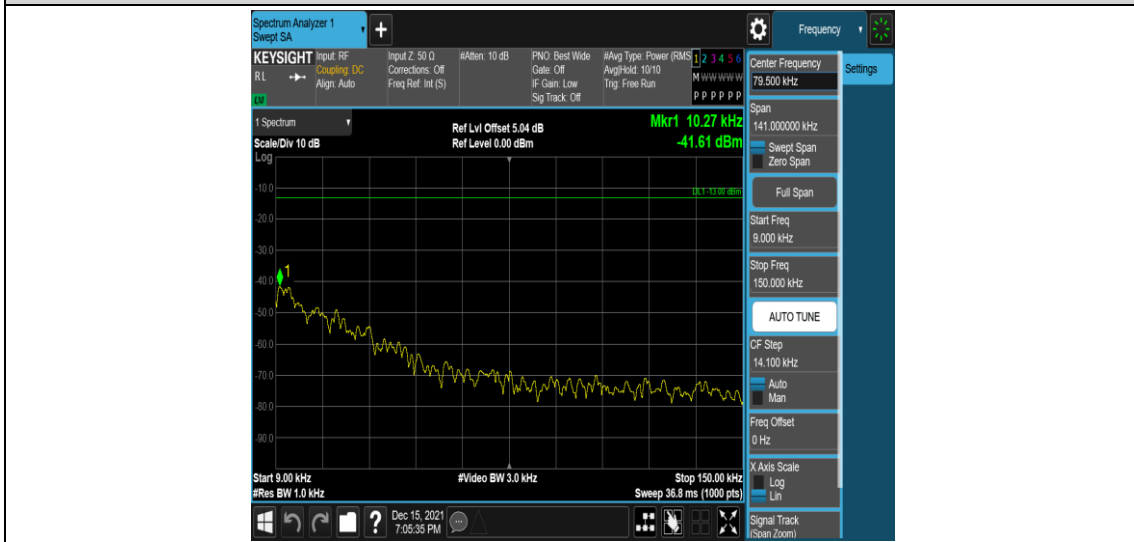

Band12-3MHz-16QAM-23165-1RB#0-Range1:0.009~0.15MHz