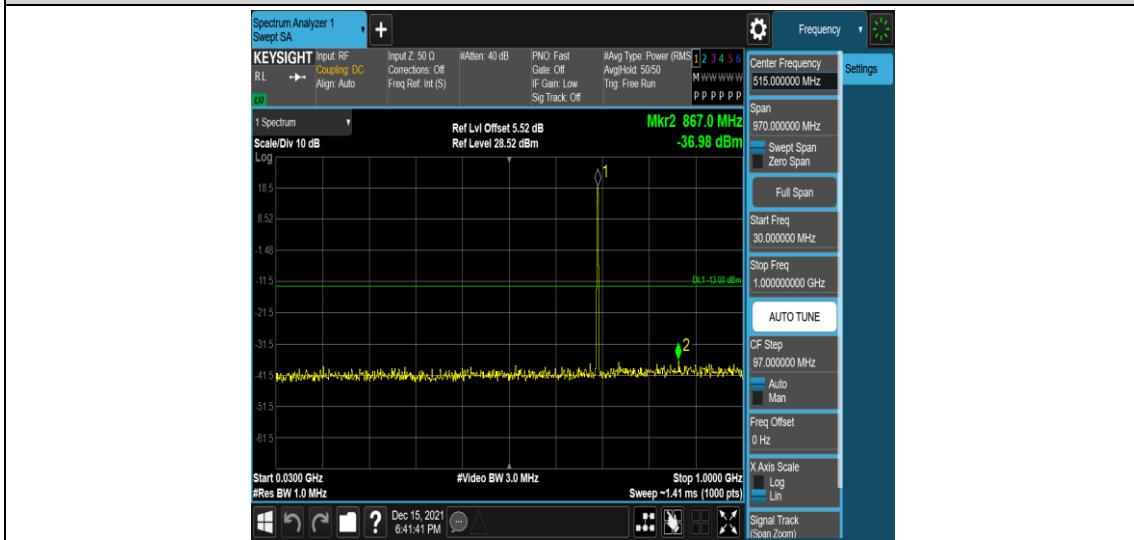

Band12-1.4MHz-QPSK-23017-1RB#0-Range3:30~1000MHz