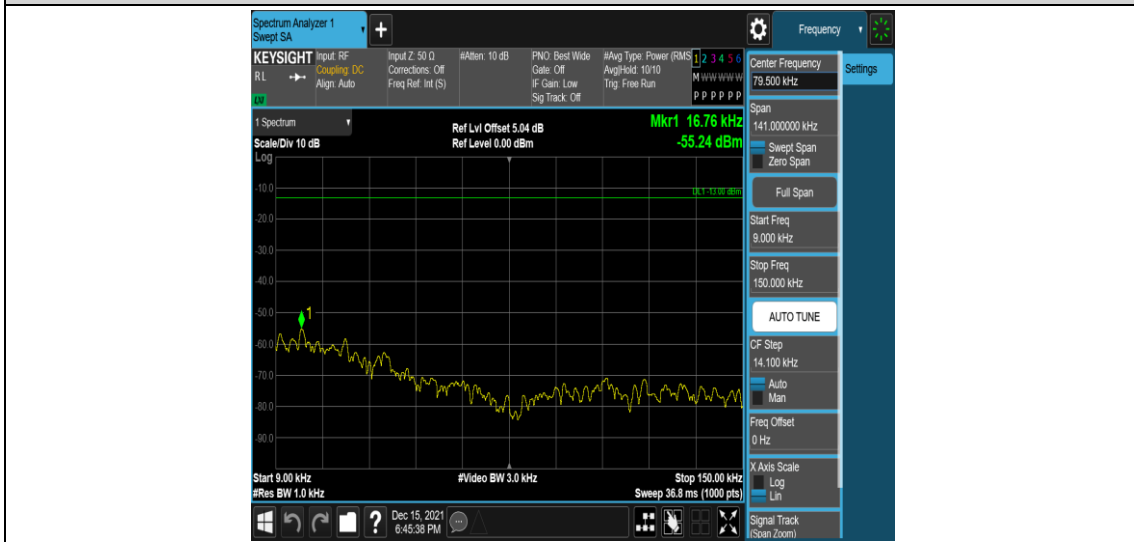

Band12-1.4MHz-16QAM-23173-1RB#0-Range1:0.009~0.15MHz