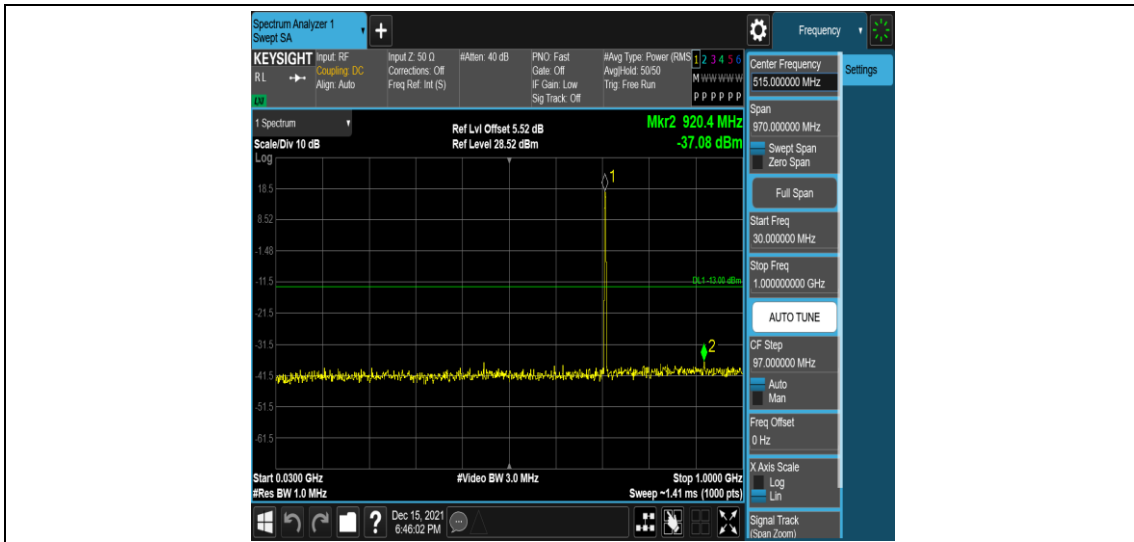

Band12-1.4MHz-16QAM-23095-1RB#0-Range3:30~1000MHz

Band12-1.4MHz-16QAM-23095-1RB#0-Range4:1000~10000MHz

Band12-1.4MHz-16QAM-23173-1RB#0-Range1:0.009~0.15MHz

Band12-1.4MHz-16QAM-23173-1RB#0-Range2:0.15~30MHz