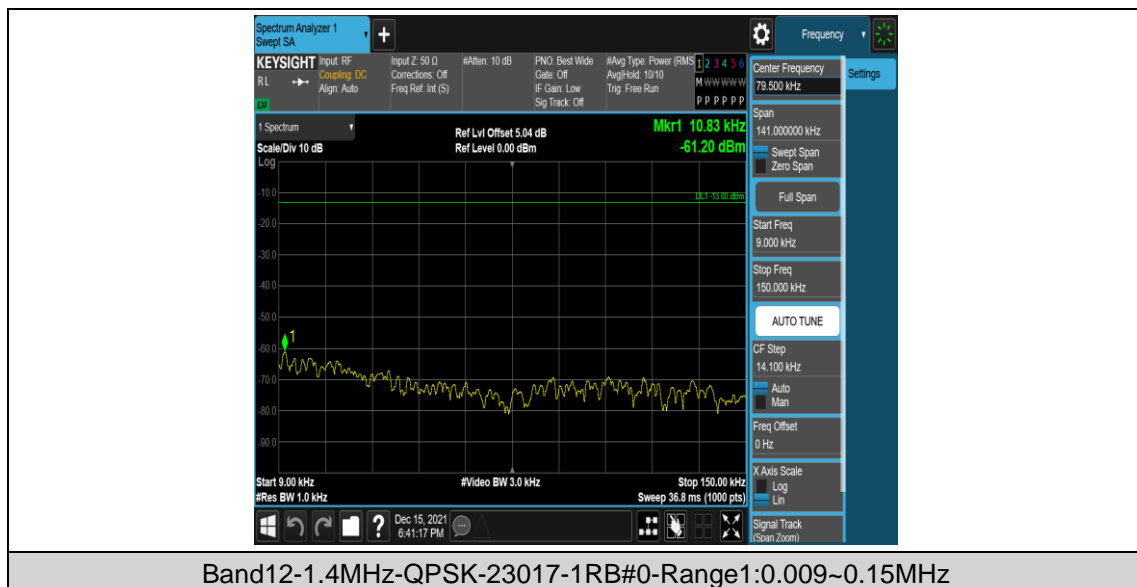

Band12	10MHz	QPSK	23095	1RB#0	Range2:0.15~30MHz	PASS
Band12	10MHz	QPSK	23095	1RB#0	Range3:30~1000MHz	PASS
Band12	10MHz	QPSK	23095	1RB#0	Range4:1000~10000MHz	PASS
Band12	10MHz	QPSK	23130	1RB#0	Range1:0.009~0.15MHz	PASS
Band12	10MHz	QPSK	23130	1RB#0	Range2:0.15~30MHz	PASS
Band12	10MHz	QPSK	23130	1RB#0	Range3:30~1000MHz	PASS
Band12	10MHz	QPSK	23130	1RB#0	Range4:1000~10000MHz	PASS
Band12	10MHz	16QAM	23060	1RB#0	Range1:0.009~0.15MHz	PASS
Band12	10MHz	16QAM	23060	1RB#0	Range2:0.15~30MHz	PASS
Band12	10MHz	16QAM	23060	1RB#0	Range3:30~1000MHz	PASS
Band12	10MHz	16QAM	23060	1RB#0	Range4:1000~10000MHz	PASS
Band12	10MHz	16QAM	23095	1RB#0	Range1:0.009~0.15MHz	PASS
Band12	10MHz	16QAM	23095	1RB#0	Range2:0.15~30MHz	PASS
Band12	10MHz	16QAM	23095	1RB#0	Range3:30~1000MHz	PASS
Band12	10MHz	16QAM	23095	1RB#0	Range4:1000~10000MHz	PASS
Band12	10MHz	16QAM	23130	1RB#0	Range1:0.009~0.15MHz	PASS
Band12	10MHz	16QAM	23130	1RB#0	Range2:0.15~30MHz	PASS
Band12	10MHz	16QAM	23130	1RB#0	Range3:30~1000MHz	PASS
Band12	10MHz	16QAM	23130	1RB#0	Range4:1000~10000MHz	PASS

Test Graphs