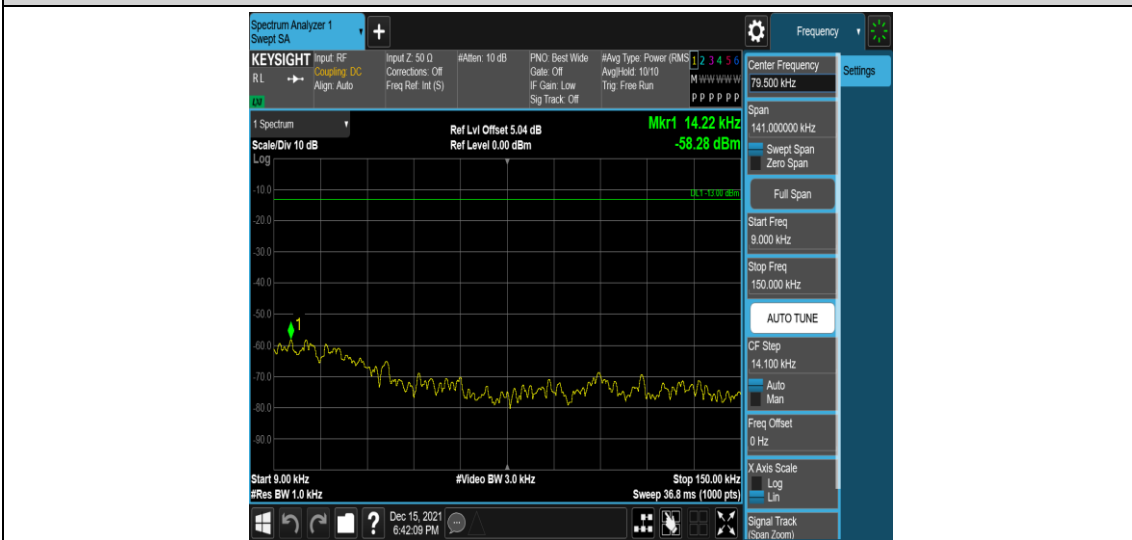

Band12-1.4MHz-16QAM-23017-1RB#0-Range1:0.009~0.15MHz