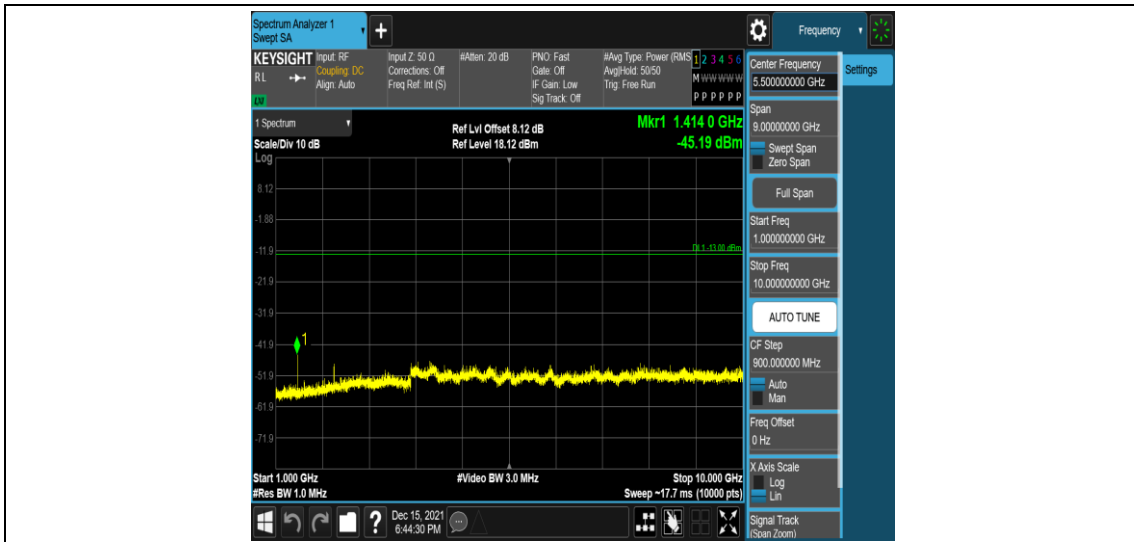

Band12-1.4MHz-16QAM-23095-1RB#0-Range4:1000~10000MHz