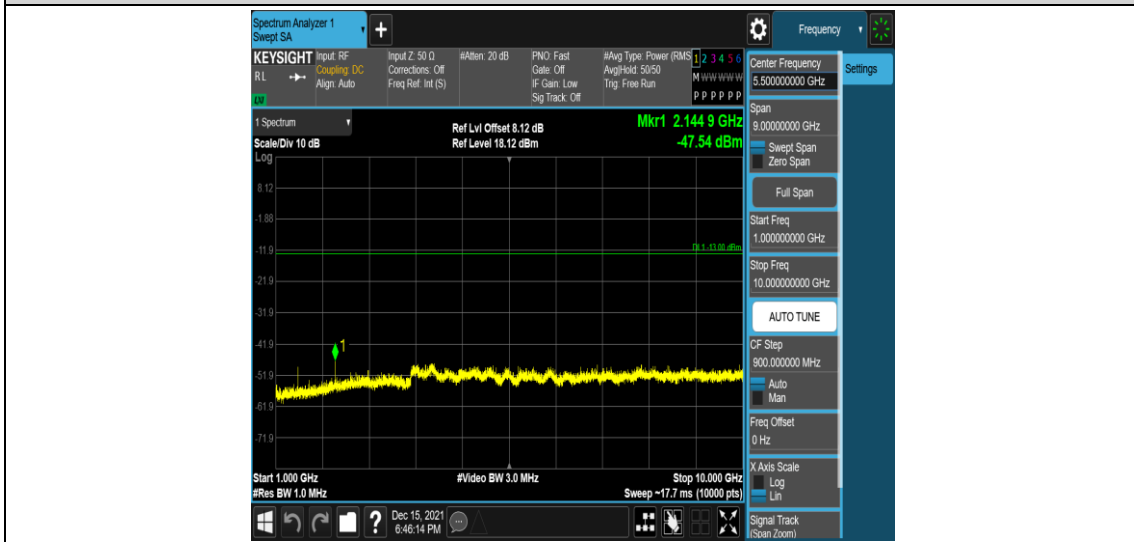

Band12-1.4MHz-16QAM-23173-1RB#0-Range4:1000~10000MHz