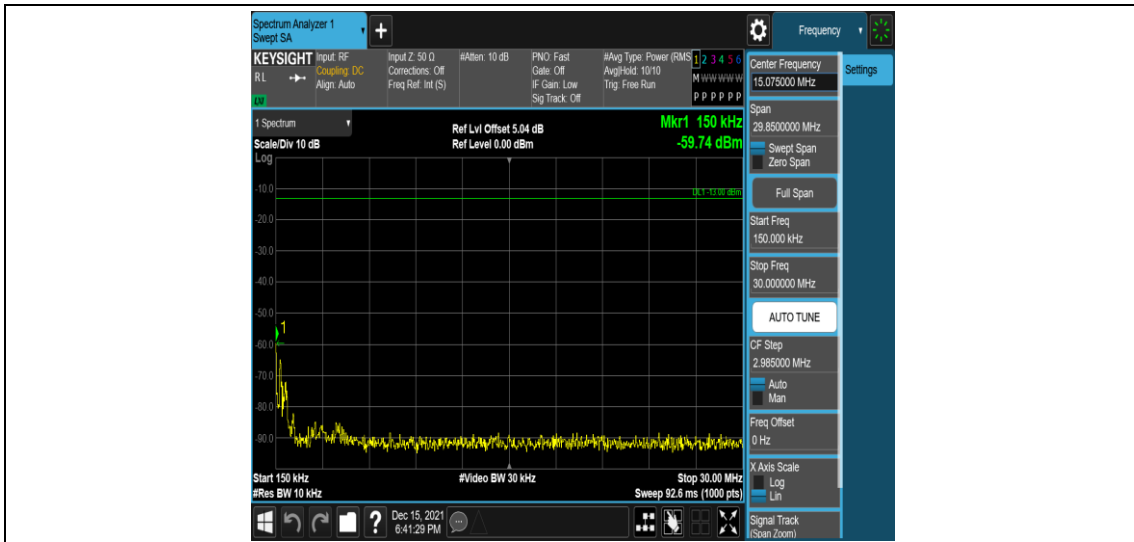

Band12-1.4MHz-QPSK-23017-1RB#0-Range2:0.15~30MHz