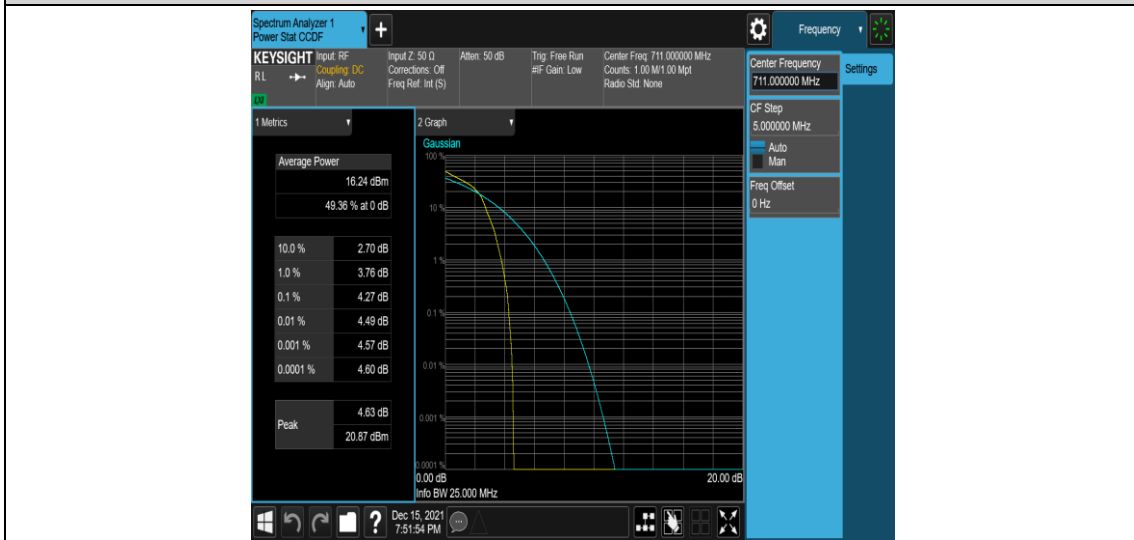

Band12-10MHz-16QAM-23060-1RB#0

Band12-10MHz-16QAM-23060-50RB#0

Band12-10MHz-16QAM-23095-1RB#0

Band12-10MHz-16QAM-23095-50RB#0

Band12-10MHz-16QAM-23130-1RB#0

Band12-10MHz-16QAM-23130-50RB#0

Appendix C: 26dB Bandwidth and Occupied Bandwidth