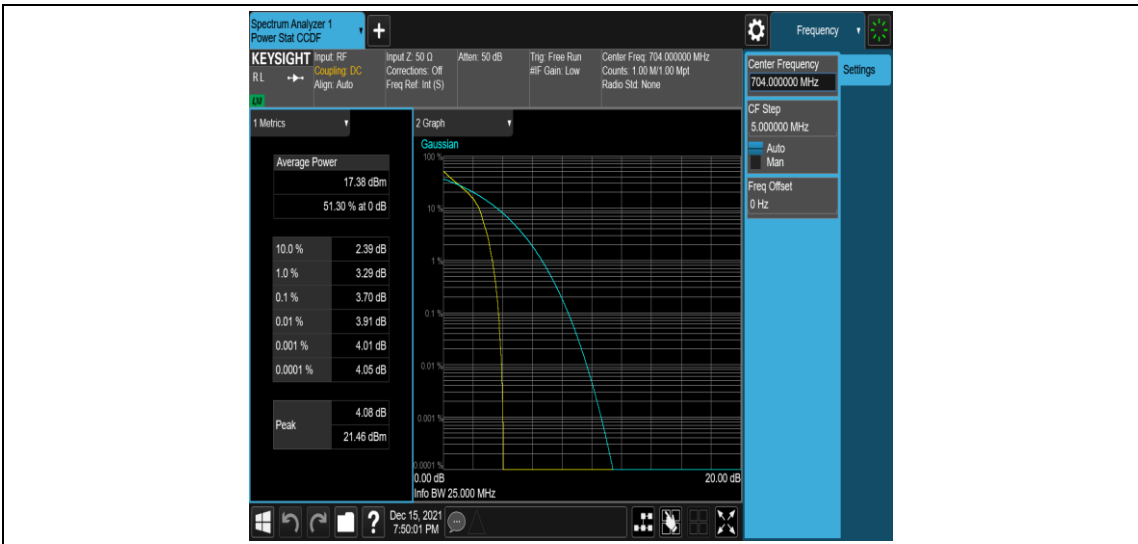

Band12-5MHz-16QAM-23095-1RB#0

Band12-5MHz-16QAM-23095-25RB#0

Band12-5MHz-16QAM-23155-1RB#0

Band12-5MHz-16QAM-23155-25RB#0

Band12-10MHz-QPSK-23095-50RB#0

Band12-10MHz-QPSK-23130-1RB#0

Band12-10MHz-QPSK-23130-50RB#0