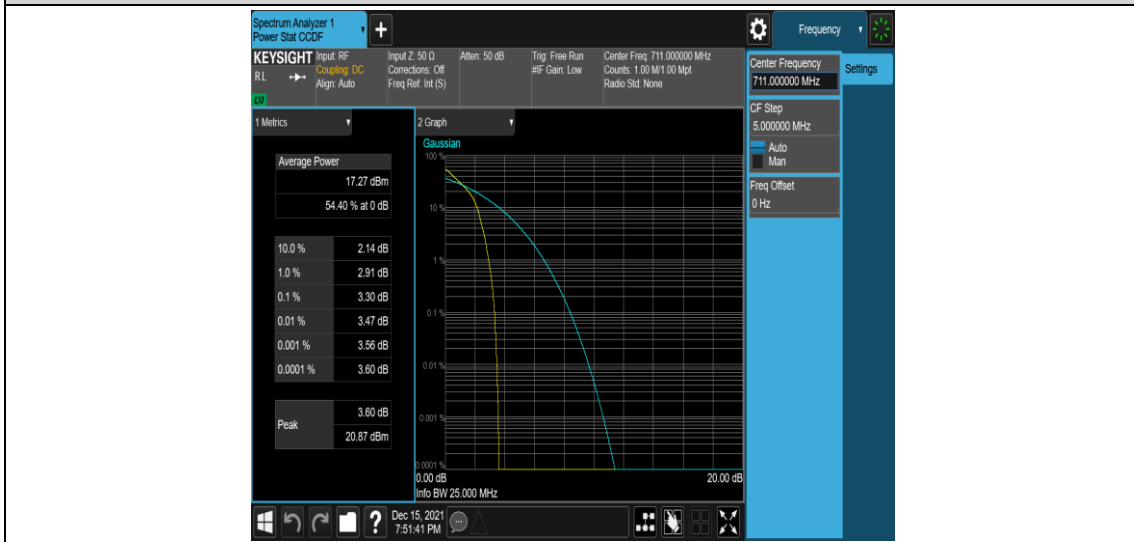

Band12-5MHz-16QAM-23095-1RB#0

Band12-5MHz-16QAM-23095-25RB#0

Band12-5MHz-16QAM-23155-1RB#0

Band12-5MHz-16QAM-23155-25RB#0

Band12-10MHz-QPSK-23095-50RB#0

Band12-10MHz-QPSK-23130-1RB#0

Band12-10MHz-QPSK-23130-50RB#0