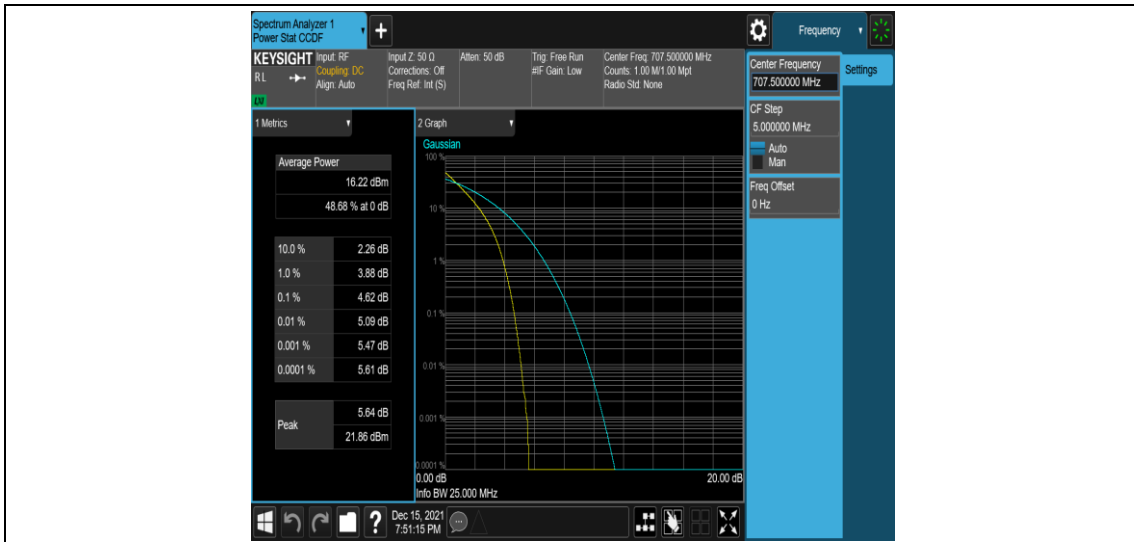

Band12-5MHz-16QAM-23095-1RB#0

Band12-5MHz-16QAM-23095-25RB#0

Band12-5MHz-16QAM-23155-1RB#0

Band12-5MHz-16QAM-23155-25RB#0

Band12-10MHz-QPSK-23095-50RB#0

Band12-10MHz-QPSK-23130-1RB#0

Band12-10MHz-QPSK-23130-50RB#0