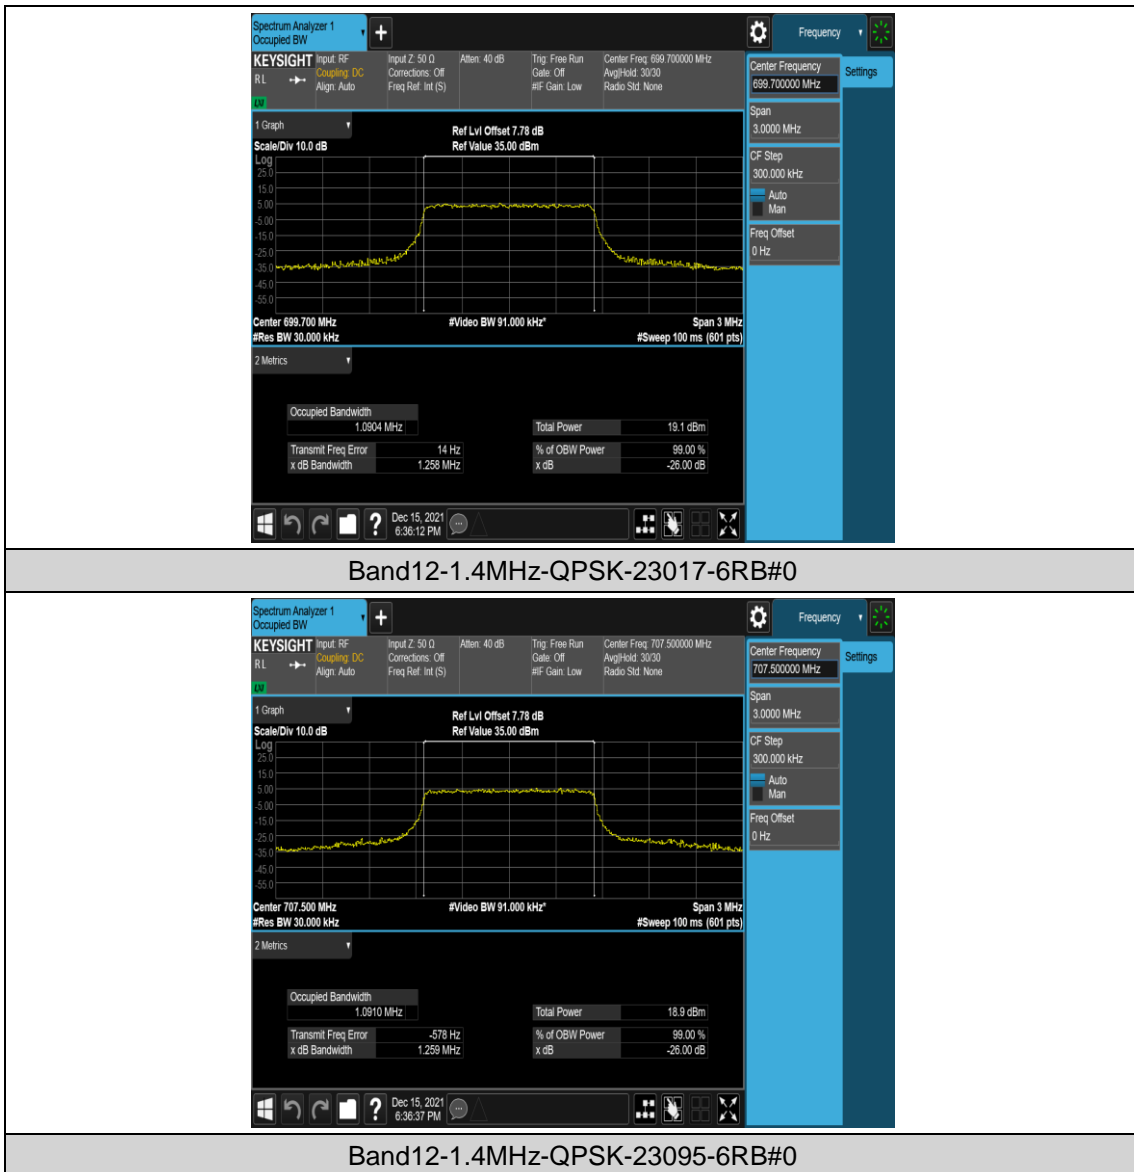

Test Graphs