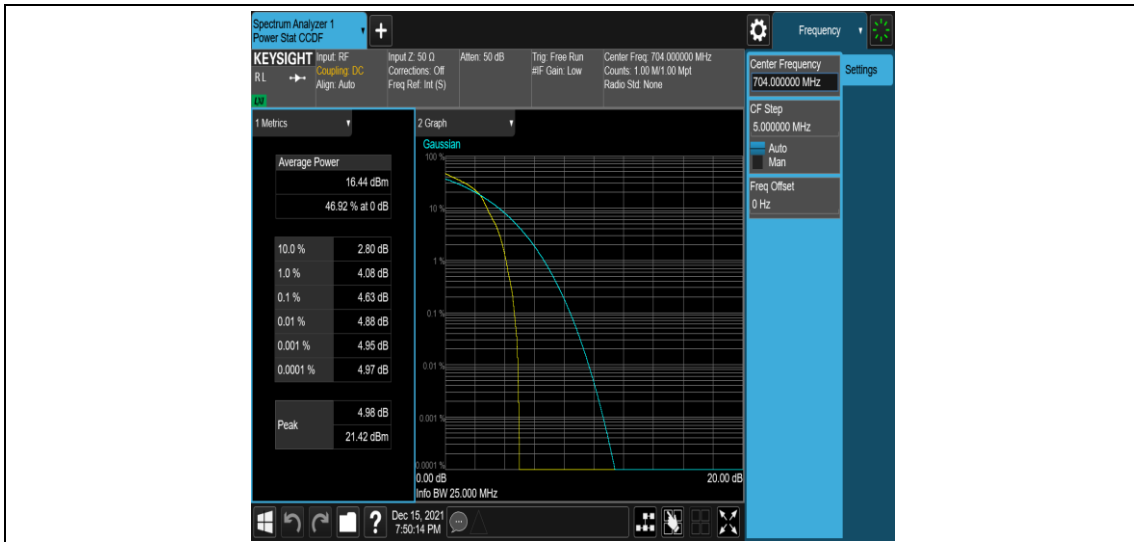

Band12-5MHz-16QAM-23095-1RB#0

Band12-5MHz-16QAM-23095-25RB#0

Band12-5MHz-16QAM-23155-1RB#0

Band12-5MHz-16QAM-23155-25RB#0

Band12-10MHz-QPSK-23095-50RB#0

Band12-10MHz-QPSK-23130-1RB#0

Band12-10MHz-QPSK-23130-50RB#0