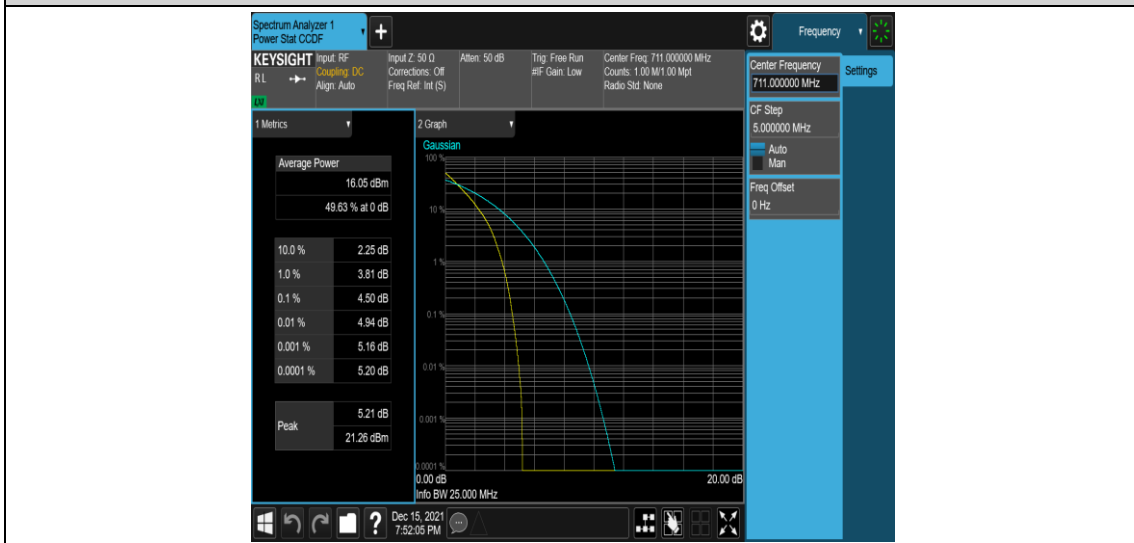

Band12-5MHz-16QAM-23095-1RB#0

Band12-5MHz-16QAM-23095-25RB#0

Band12-5MHz-16QAM-23155-1RB#0

Band12-5MHz-16QAM-23155-25RB#0

Band12-10MHz-QPSK-23095-50RB#0

Band12-10MHz-QPSK-23130-1RB#0

Band12-10MHz-QPSK-23130-50RB#0