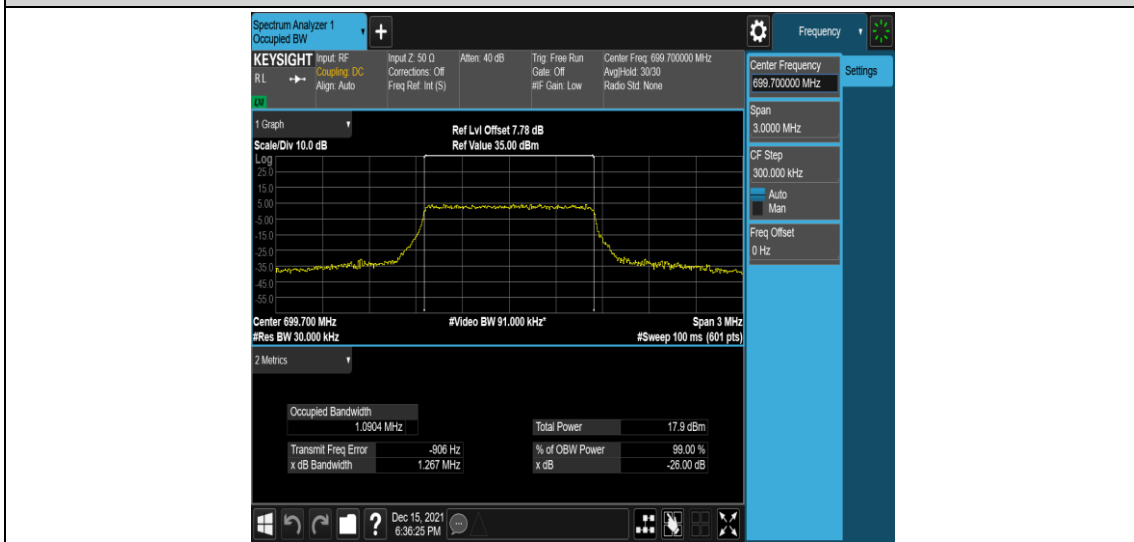

Band12-1.4MHz-16QAM-23017-6RB#0