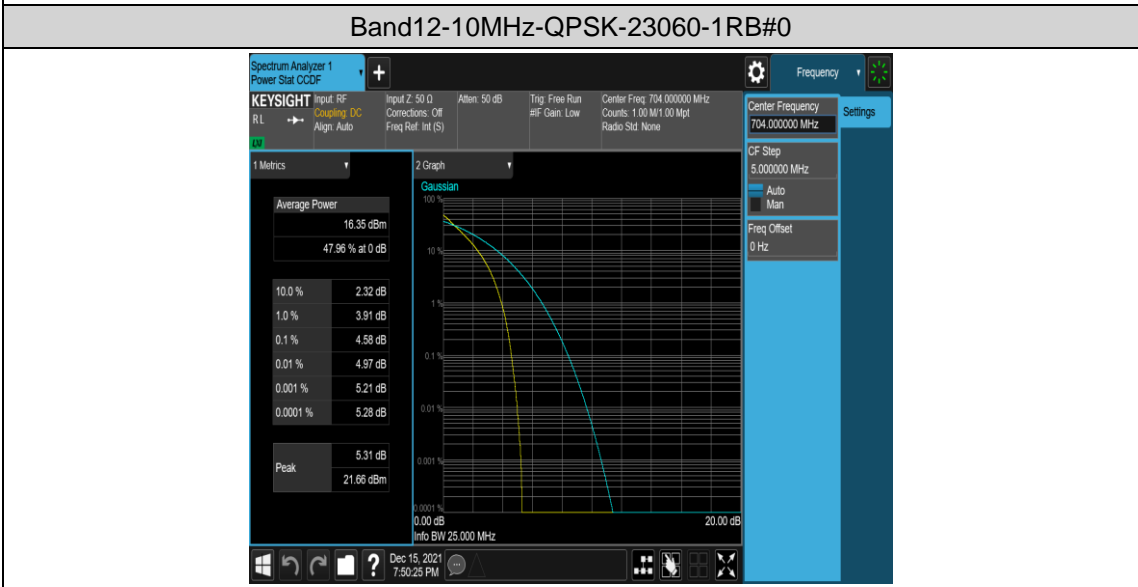

Band12-5MHz-16QAM-23095-1RB#0

Band12-5MHz-16QAM-23095-25RB#0

Band12-5MHz-16QAM-23155-1RB#0

Band12-5MHz-16QAM-23155-25RB#0

Band12-10MHz-QPSK-23095-50RB#0

Band12-10MHz-QPSK-23130-1RB#0

Band12-10MHz-QPSK-23130-50RB#0