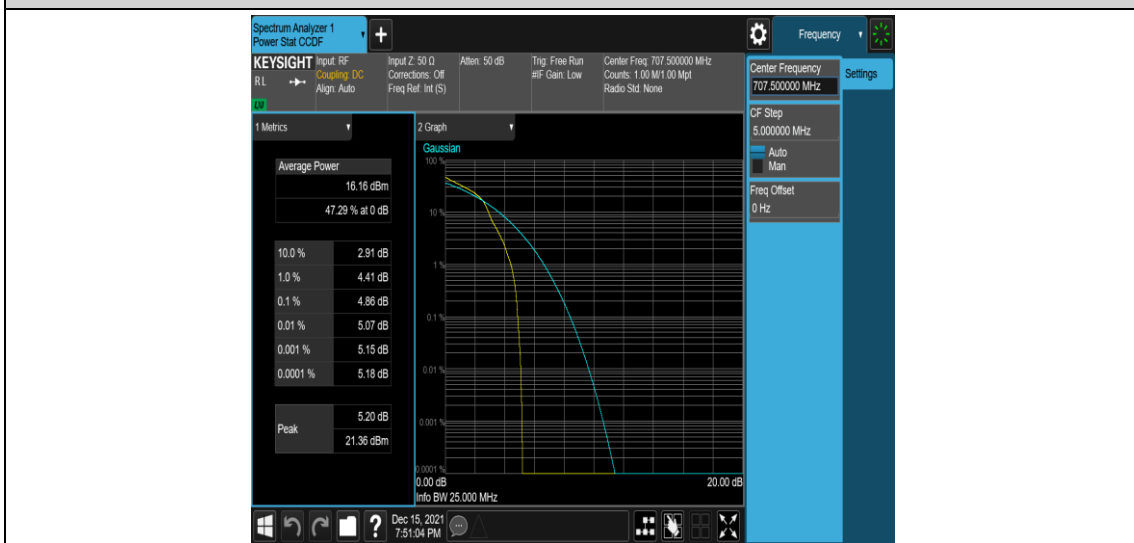

Band12-10MHz-16QAM-23095-1RB#0