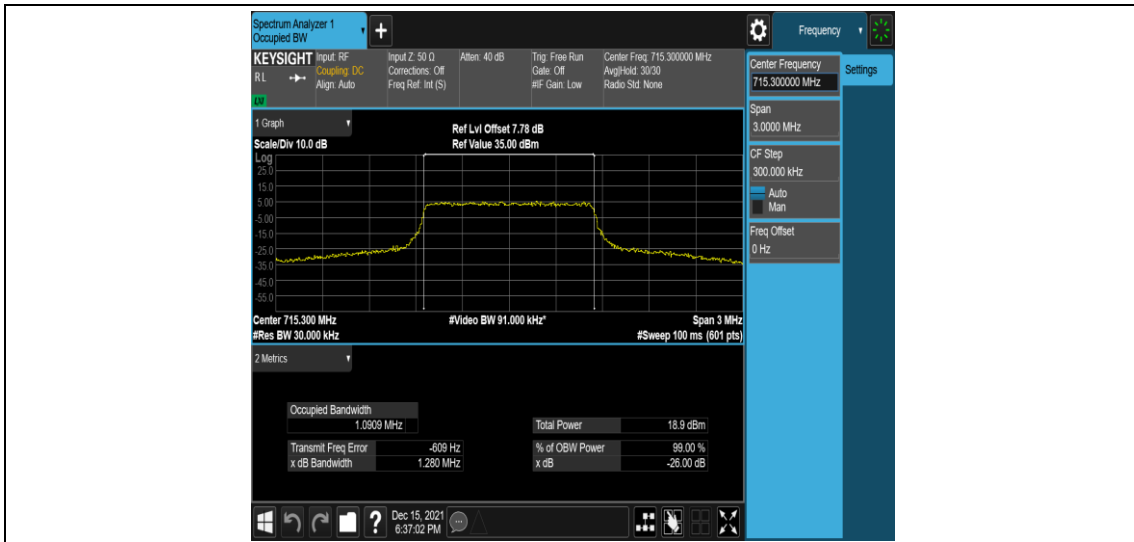

Band12-1.4MHz-QPSK-23173-6RB#0