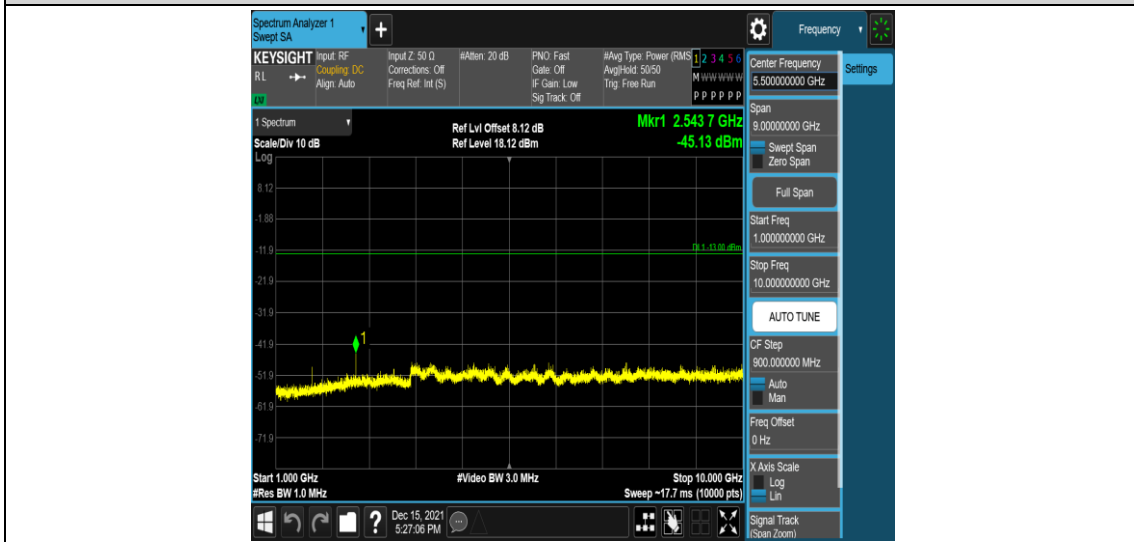

Band5-1.4MHz-16QAM-20525-1RB#0-Range4:1000~10000MHz

Band5-1.4MHz-16QAM-20643-1RB#0-Range1:0.009~0.15MHz

Band5-1.4MHz-16QAM-20643-1RB#0-Range2:0.15~30MHz

Band5-1.4MHz-16QAM-20643-1RB#0-Range3:30~1000MHz

Band5-1.4MHz-16QAM-20643-1RB#0-Range4:1000~10000MHz