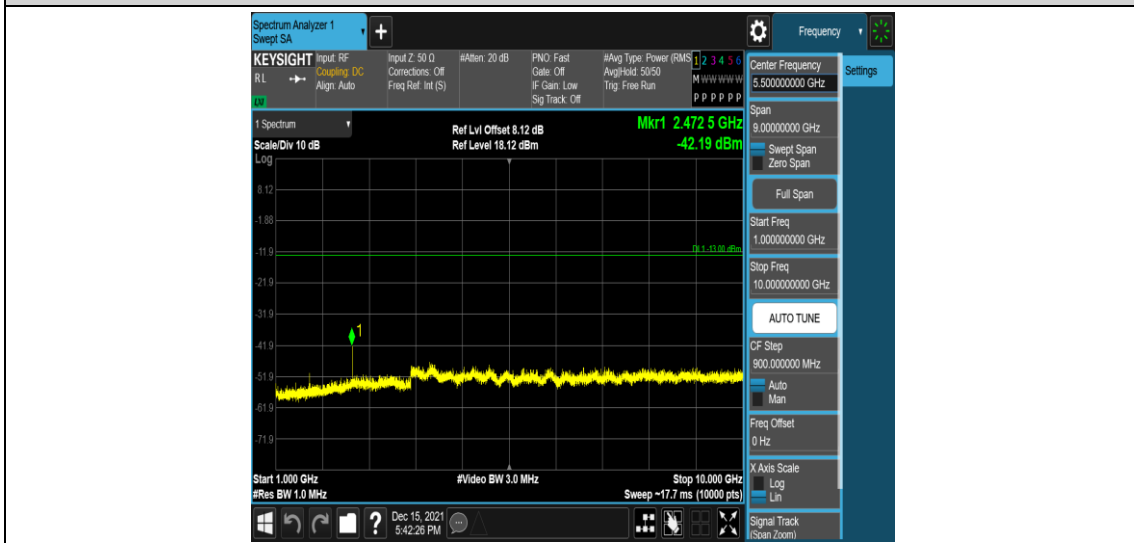

Band5-3MHz-QPSK-20415-1RB#0-Range4:1000~10000MHz