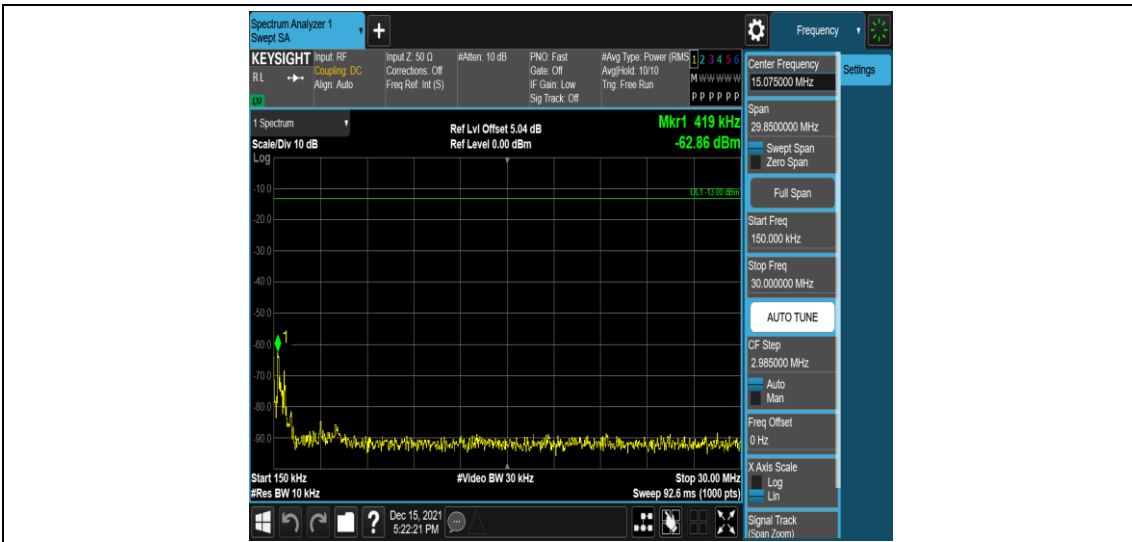

Band5-1.4MHz-QPSK-20407-1RB#0-Range2:0.15~30MHz