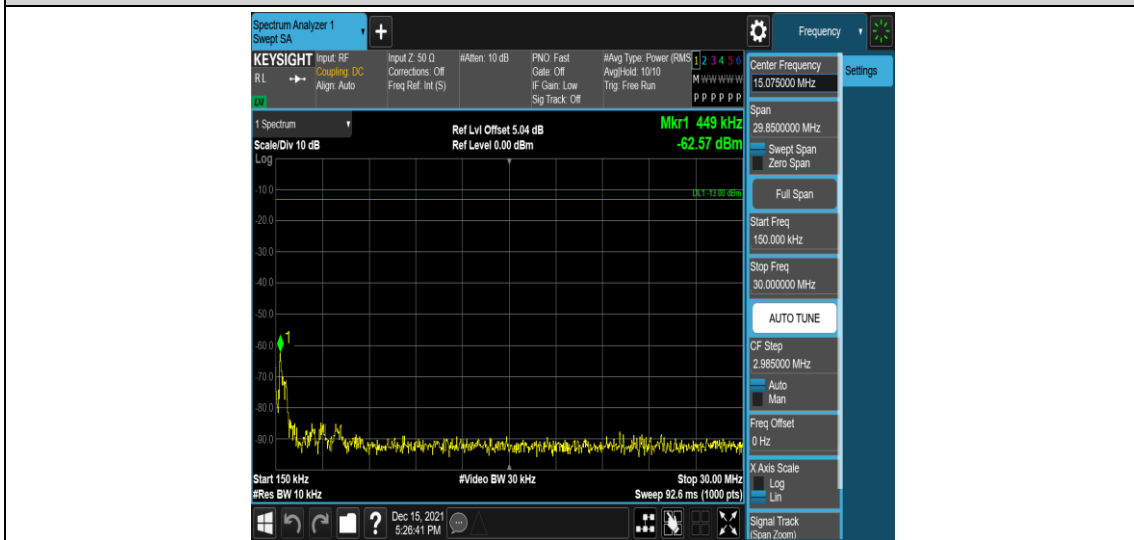

Band5-1.4MHz-16QAM-20407-1RB#0-Range3:30~1000MHz

Band5-1.4MHz-16QAM-20407-1RB#0-Range4:1000~10000MHz

Band5-1.4MHz-16QAM-20525-1RB#0-Range1:0.009~0.15MHz

Band5-1.4MHz-16QAM-20525-1RB#0-Range2:0.15~30MHz

Band5-1.4MHz-16QAM-20525-1RB#0-Range3:30~1000MHz

Band5-1.4MHz-16QAM-20525-1RB#0-Range4:1000~10000MHz

Band5-1.4MHz-16QAM-20643-1RB#0-Range1:0.009~0.15MHz

Band5-1.4MHz-16QAM-20643-1RB#0-Range2:0.15~30MHz

Band5-1.4MHz-16QAM-20643-1RB#0-Range3:30~1000MHz

Band5-1.4MHz-16QAM-20643-1RB#0-Range4:1000~10000MHz