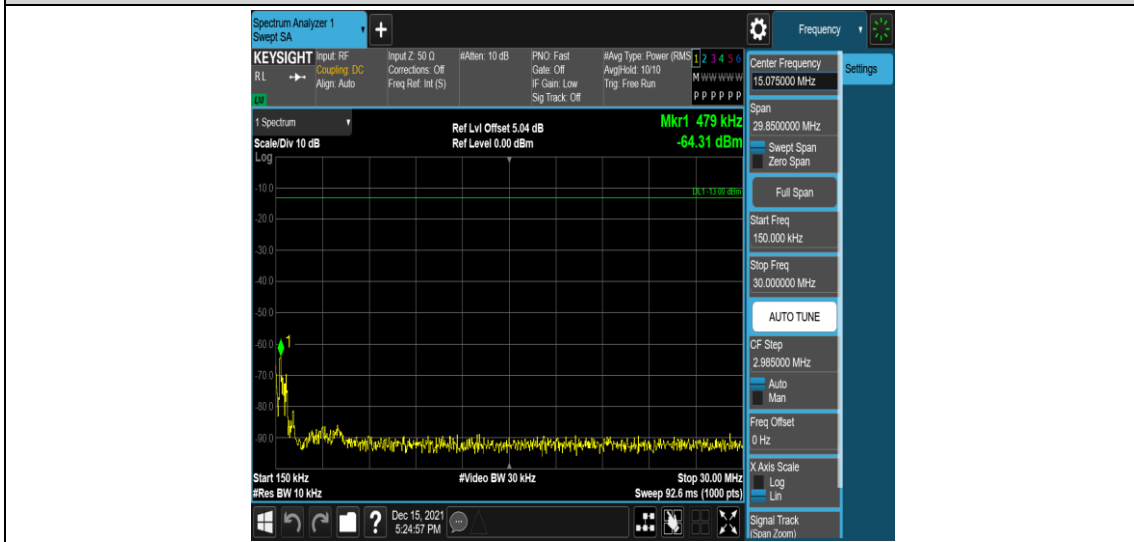

Band5-1.4MHz-QPSK-20525-1RB#0-Range1:0.009~0.15MHz

Band5-1.4MHz-QPSK-20525-1RB#0-Range2:0.15~30MHz

Band5-1.4MHz-QPSK-20525-1RB#0-Range3:30~1000MHz

Band5-1.4MHz-QPSK-20525-1RB#0-Range4:1000~10000MHz

Band5-1.4MHz-QPSK-20643-1RB#0-Range1:0.009~0.15MHz

Band5-1.4MHz-QPSK-20643-1RB#0-Range2:0.15~30MHz

Band5-1.4MHz-QPSK-20643-1RB#0-Range3:30~1000MHz

Band5-1.4MHz-QPSK-20643-1RB#0-Range4:1000~10000MHz

Band5-1.4MHz-16QAM-20407-1RB#0-Range1:0.009~0.15MHz

Band5-1.4MHz-16QAM-20407-1RB#0-Range2:0.15~30MHz

Band5-1.4MHz-16QAM-20407-1RB#0-Range3:30~1000MHz

Band5-1.4MHz-16QAM-20407-1RB#0-Range4:1000~10000MHz

Band5-1.4MHz-16QAM-20525-1RB#0-Range1:0.009~0.15MHz

Band5-1.4MHz-16QAM-20525-1RB#0-Range2:0.15~30MHz

Band5-1.4MHz-16QAM-20525-1RB#0-Range3:30~1000MHz