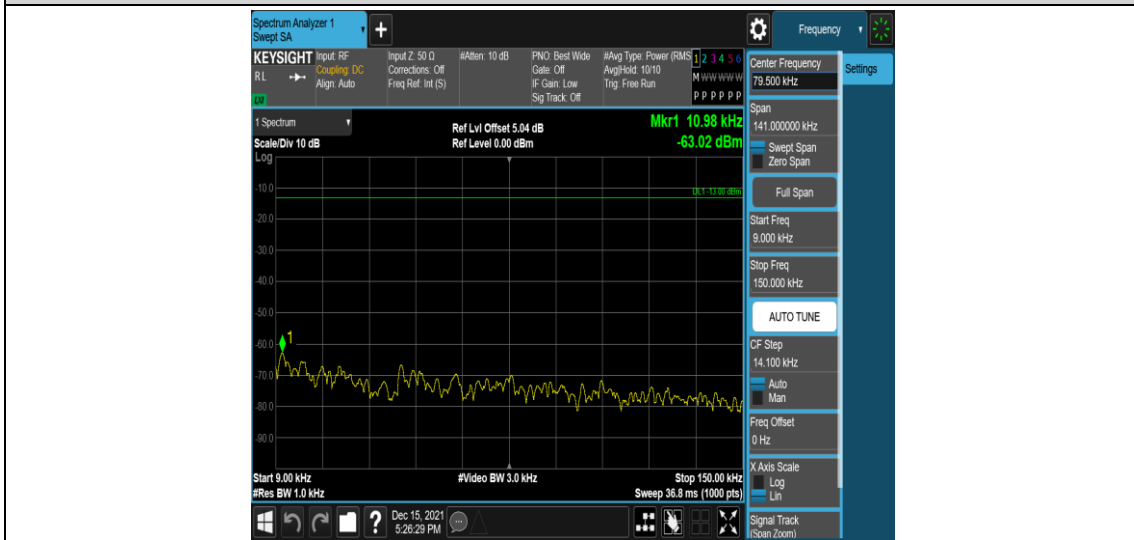

Band5-1.4MHz-16QAM-20407-1RB#0-Range3:30~1000MHz

Band5-1.4MHz-16QAM-20407-1RB#0-Range4:1000~10000MHz

Band5-1.4MHz-16QAM-20525-1RB#0-Range1:0.009~0.15MHz

Band5-1.4MHz-16QAM-20525-1RB#0-Range2:0.15~30MHz

Band5-1.4MHz-16QAM-20525-1RB#0-Range3:30~1000MHz

Band5-1.4MHz-16QAM-20525-1RB#0-Range4:1000~10000MHz

Band5-1.4MHz-16QAM-20643-1RB#0-Range1:0.009~0.15MHz

Band5-1.4MHz-16QAM-20643-1RB#0-Range2:0.15~30MHz

Band5-1.4MHz-16QAM-20643-1RB#0-Range3:30~1000MHz

Band5-1.4MHz-16QAM-20643-1RB#0-Range4:1000~10000MHz