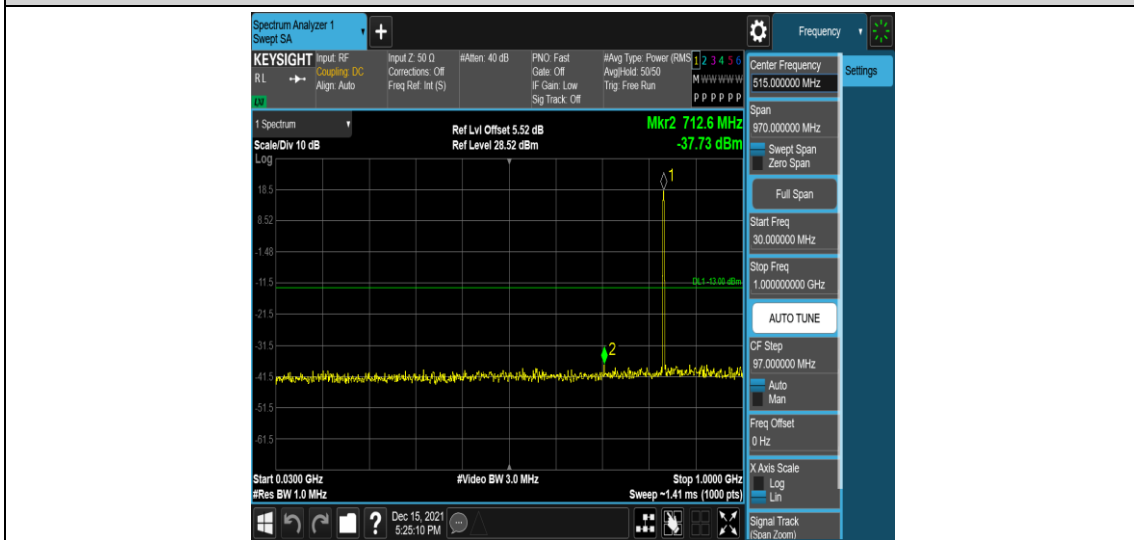

Band5-1.4MHz-16QAM-20407-1RB#0-Range3:30~1000MHz

Band5-1.4MHz-16QAM-20407-1RB#0-Range4:1000~10000MHz

Band5-1.4MHz-16QAM-20525-1RB#0-Range1:0.009~0.15MHz

Band5-1.4MHz-16QAM-20525-1RB#0-Range2:0.15~30MHz

Band5-1.4MHz-16QAM-20525-1RB#0-Range3:30~1000MHz

Band5-1.4MHz-16QAM-20525-1RB#0-Range4:1000~10000MHz

Band5-1.4MHz-16QAM-20643-1RB#0-Range1:0.009~0.15MHz

Band5-1.4MHz-16QAM-20643-1RB#0-Range2:0.15~30MHz

Band5-1.4MHz-16QAM-20643-1RB#0-Range3:30~1000MHz

Band5-1.4MHz-16QAM-20643-1RB#0-Range4:1000~10000MHz