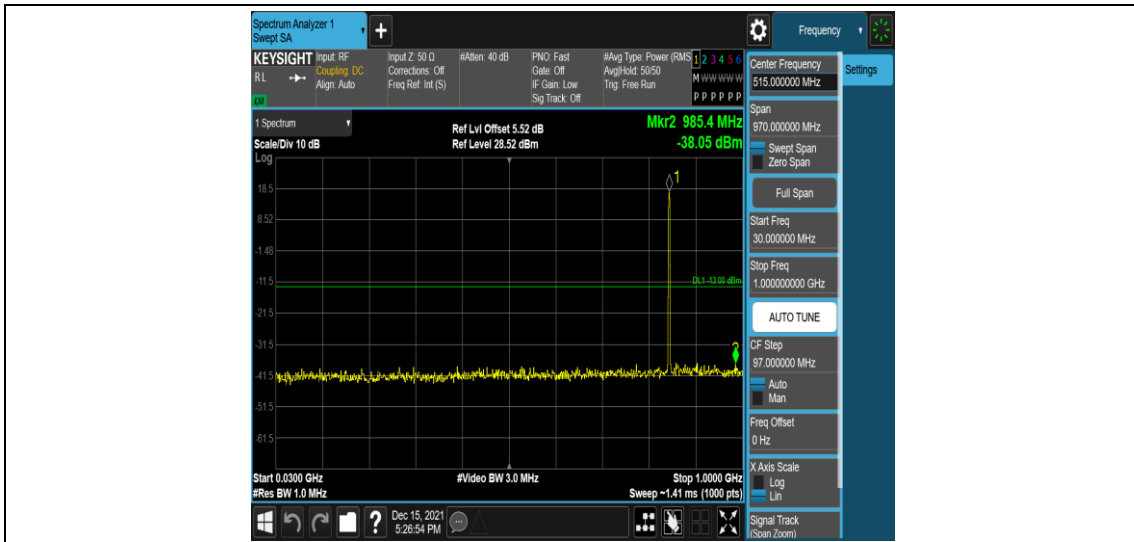

Band5-1.4MHz-16QAM-20643-1RB#0-Range3:30~1000MHz