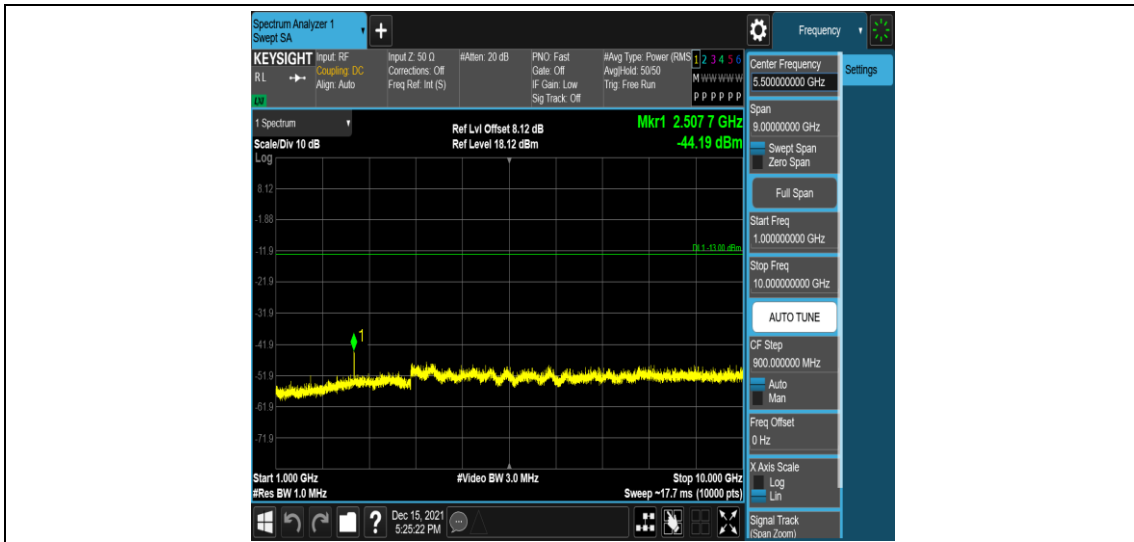

Band5-1.4MHz-16QAM-20407-1RB#0-Range3:30~1000MHz

Band5-1.4MHz-16QAM-20407-1RB#0-Range4:1000~10000MHz

Band5-1.4MHz-16QAM-20525-1RB#0-Range1:0.009~0.15MHz

Band5-1.4MHz-16QAM-20525-1RB#0-Range2:0.15~30MHz

Band5-1.4MHz-16QAM-20525-1RB#0-Range3:30~1000MHz

Band5-1.4MHz-16QAM-20525-1RB#0-Range4:1000~10000MHz

Band5-1.4MHz-16QAM-20643-1RB#0-Range1:0.009~0.15MHz

Band5-1.4MHz-16QAM-20643-1RB#0-Range2:0.15~30MHz

Band5-1.4MHz-16QAM-20643-1RB#0-Range3:30~1000MHz

Band5-1.4MHz-16QAM-20643-1RB#0-Range4:1000~10000MHz