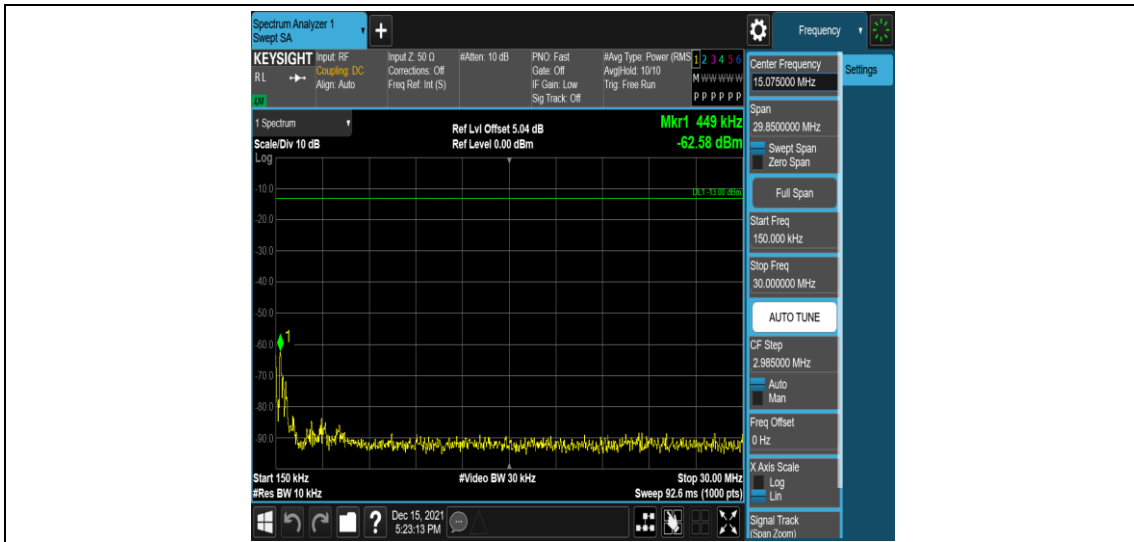

Band5-1.4MHz-QPSK-20525-1RB#0-Range1:0.009~0.15MHz

Band5-1.4MHz-QPSK-20525-1RB#0-Range2:0.15~30MHz

Band5-1.4MHz-QPSK-20525-1RB#0-Range3:30~1000MHz

Band5-1.4MHz-QPSK-20525-1RB#0-Range4:1000~10000MHz

Band5-1.4MHz-QPSK-20643-1RB#0-Range1:0.009~0.15MHz

Band5-1.4MHz-QPSK-20643-1RB#0-Range2:0.15~30MHz

Band5-1.4MHz-QPSK-20643-1RB#0-Range3:30~1000MHz

Band5-1.4MHz-QPSK-20643-1RB#0-Range4:1000~10000MHz

Band5-1.4MHz-16QAM-20407-1RB#0-Range1:0.009~0.15MHz

Band5-1.4MHz-16QAM-20407-1RB#0-Range2:0.15~30MHz

Band5-1.4MHz-16QAM-20407-1RB#0-Range3:30~1000MHz

Band5-1.4MHz-16QAM-20407-1RB#0-Range4:1000~10000MHz

Band5-1.4MHz-16QAM-20525-1RB#0-Range1:0.009~0.15MHz

Band5-1.4MHz-16QAM-20525-1RB#0-Range2:0.15~30MHz

Band5-1.4MHz-16QAM-20525-1RB#0-Range3:30~1000MHz