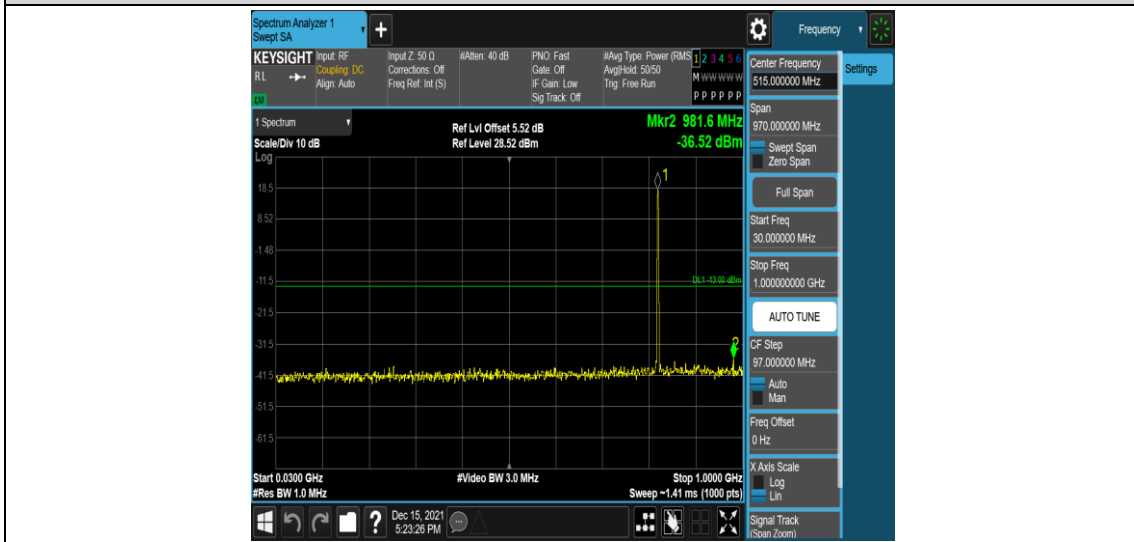

Band5-1.4MHz-QPSK-20643-1RB#0-Range2:0.15~30MHz

Band5-1.4MHz-QPSK-20643-1RB#0-Range3:30~1000MHz

Band5-1.4MHz-QPSK-20643-1RB#0-Range4:1000~10000MHz

Band5-1.4MHz-16QAM-20407-1RB#0-Range1:0.009~0.15MHz

Band5-1.4MHz-16QAM-20407-1RB#0-Range2:0.15~30MHz