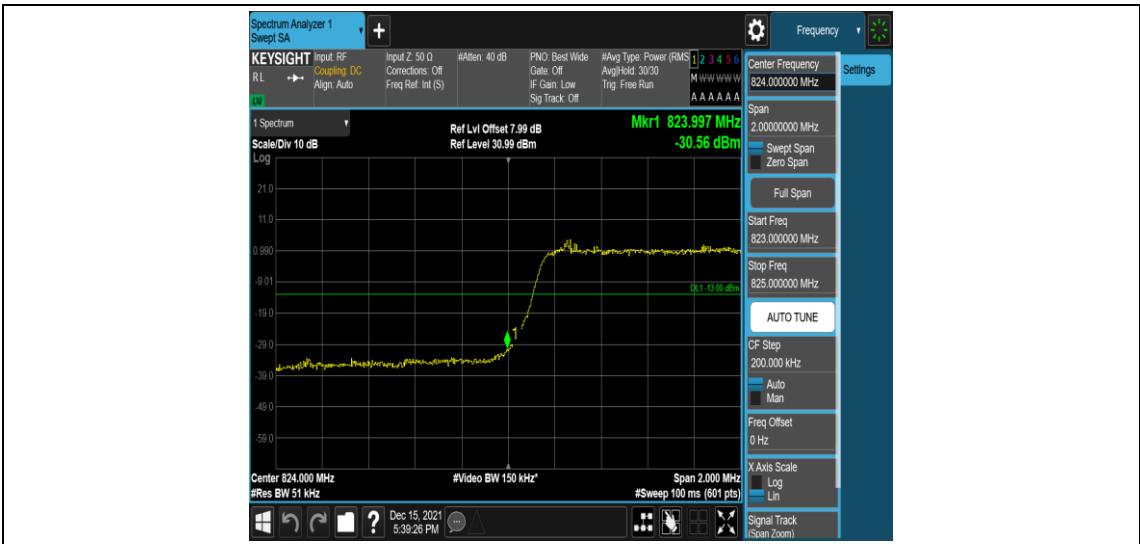

Band5-3MHz-QPSK-20415-15RB#0