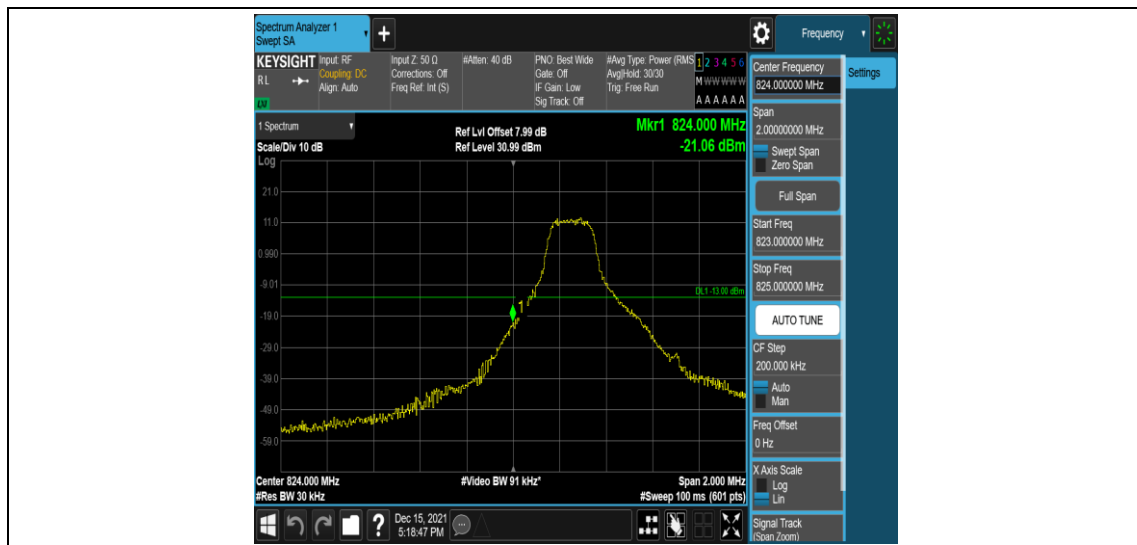

Band5	5MHz	16QAM	20625	25RB#0	PASS
Band5	10MHz	QPSK	20450	1RB#0	PASS
Band5	10MHz	QPSK	20450	1RB#49	PASS
Band5	10MHz	QPSK	20450	50RB#0	PASS
Band5	10MHz	QPSK	20600	1RB#0	PASS
Band5	10MHz	QPSK	20600	1RB#49	PASS
Band5	10MHz	QPSK	20600	50RB#0	PASS
Band5	10MHz	16QAM	20450	1RB#0	PASS
Band5	10MHz	16QAM	20450	1RB#49	PASS
Band5	10MHz	16QAM	20450	50RB#0	PASS
Band5	10MHz	16QAM	20600	1RB#0	PASS
Band5	10MHz	16QAM	20600	1RB#49	PASS
Band5	10MHz	16QAM	20600	50RB#0	PASS

Test Graphs

Band5-1.4MHz-QPSK-20407-1RB#0