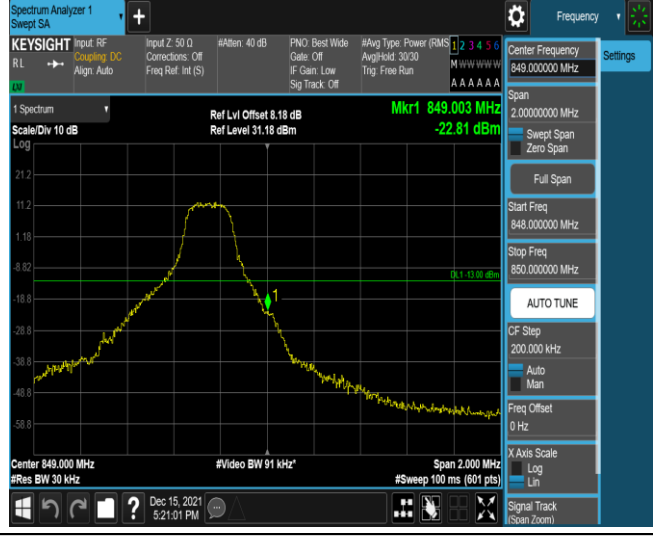

### Test Graphs

Band5-1.4MHz-QPSK-20407-1RB#0

**Band5-1.4MHz-QPSK-20407-1RB#5**

**Band5-1.4MHz-QPSK-20407-6RB#0**

**Band5-1.4MHz-QPSK-20643-1RB#0**

**Band5-1.4MHz-QPSK-20643-1RB#5**

Band5-1.4MHz-QPSK-20643-6RB#0