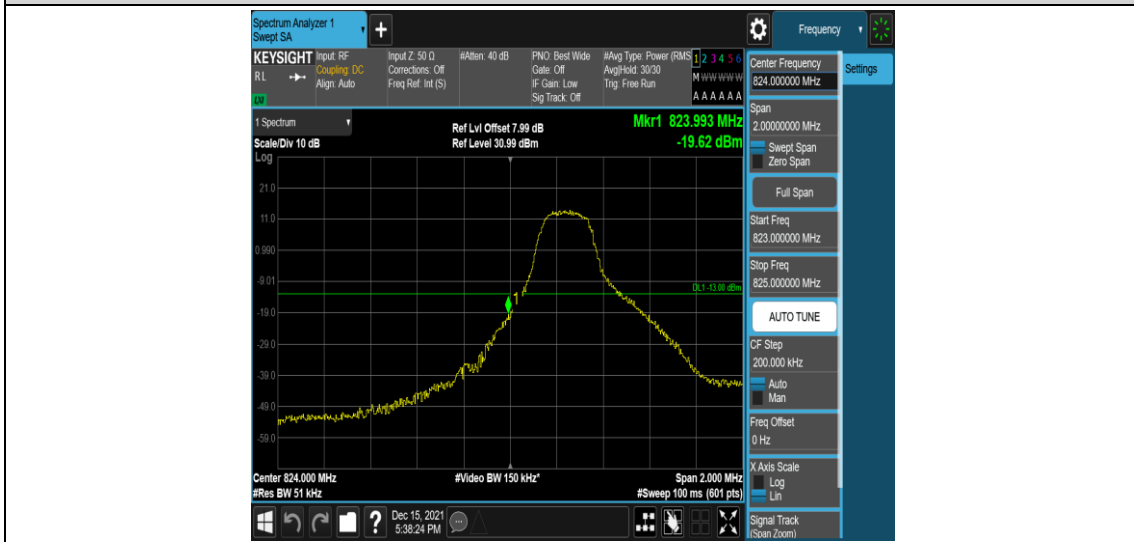

### Test Graphs

Band5-1.4MHz-QPSK-20407-1RB#0

**Band5-1.4MHz-QPSK-20407-1RB#5**

**Band5-1.4MHz-QPSK-20407-6RB#0**

**Band5-1.4MHz-QPSK-20643-1RB#0**

**Band5-1.4MHz-QPSK-20643-1RB#5**

Band5-1.4MHz-QPSK-20643-6RB#0

Band5-1.4MHz-16QAM-20407-1RB#0

Band5-1.4MHz-16QAM-20407-1RB#5

Band5-1.4MHz-16QAM-20407-6RB#0

Band5-1.4MHz-16QAM-20643-1RB#0

Band5-1.4MHz-16QAM-20643-1RB#5

Band5-1.4MHz-16QAM-20643-6RB#0

Band5-3MHz-QPSK-20415-1RB#0