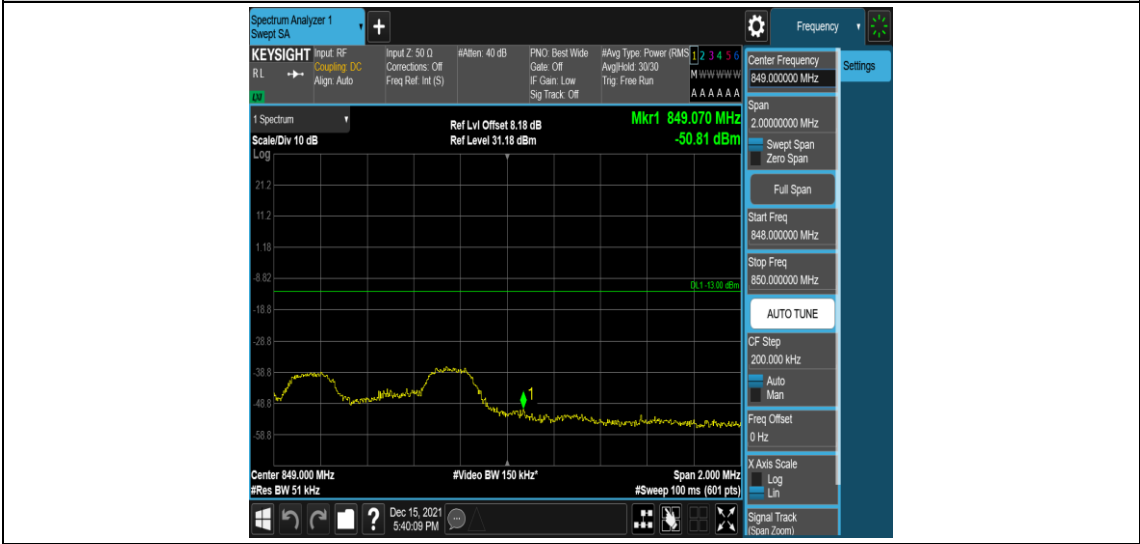

Band5-3MHz-QPSK-20635-1RB#0