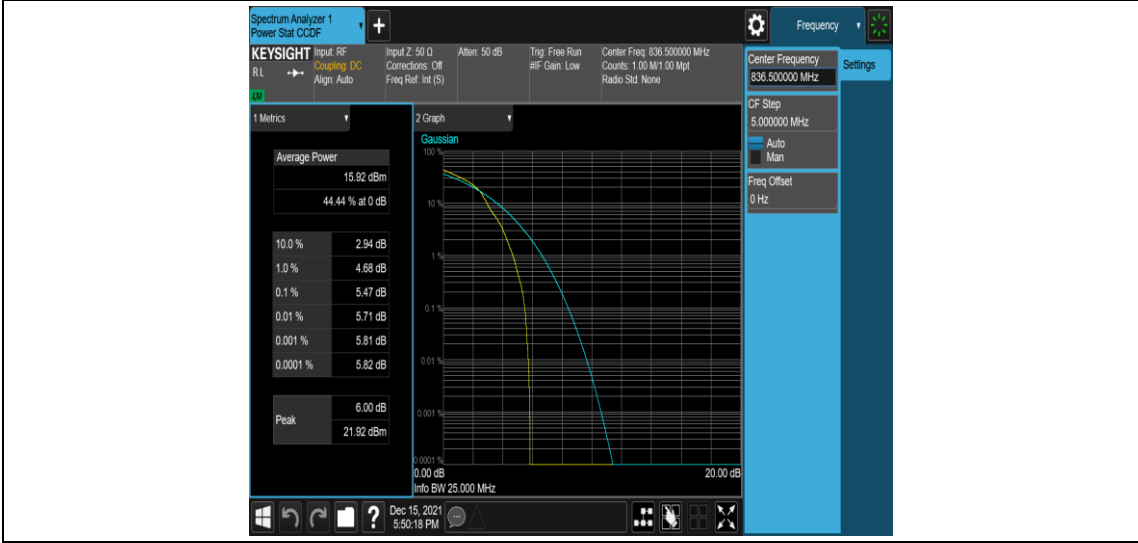

Band5-3MHz-16QAM-20525-1RB#0