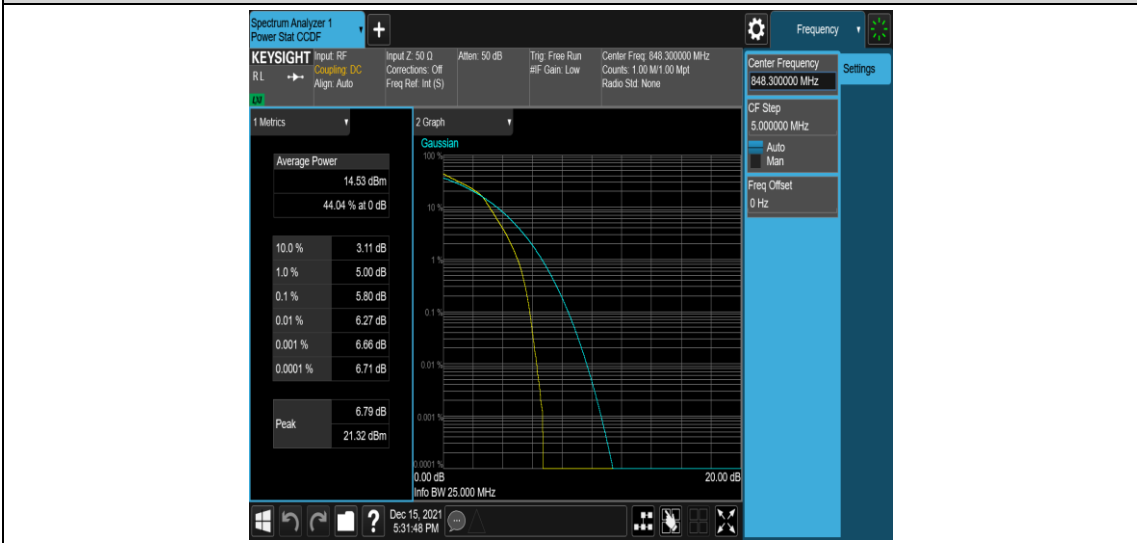

Test Graphs

Band5-1.4MHz-QPSK-20407-1RB#0

Band5-1.4MHz-QPSK-20407-6RB#0

Band5-1.4MHz-16QAM-20407-1RB#0

Band5-1.4MHz-16QAM-20407-6RB#0

Band5-1.4MHz-16QAM-20525-1RB#0

Band5-1.4MHz-16QAM-20525-6RB#0

Band5-1.4MHz-16QAM-20643-1RB#0