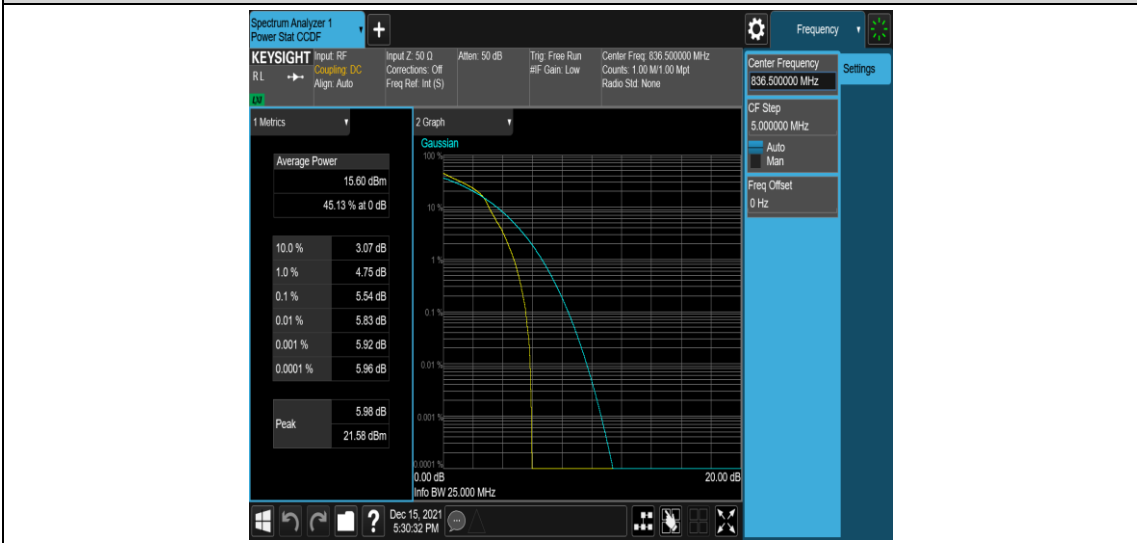

Test Graphs

Band5-1.4MHz-QPSK-20407-1RB#0

Band5-1.4MHz-QPSK-20407-6RB#0

Band5-1.4MHz-16QAM-20407-1RB#0

Band5-1.4MHz-16QAM-20407-6RB#0

Band5-1.4MHz-16QAM-20525-1RB#0

Band5-1.4MHz-16QAM-20525-6RB#0

Band5-1.4MHz-16QAM-20643-1RB#0