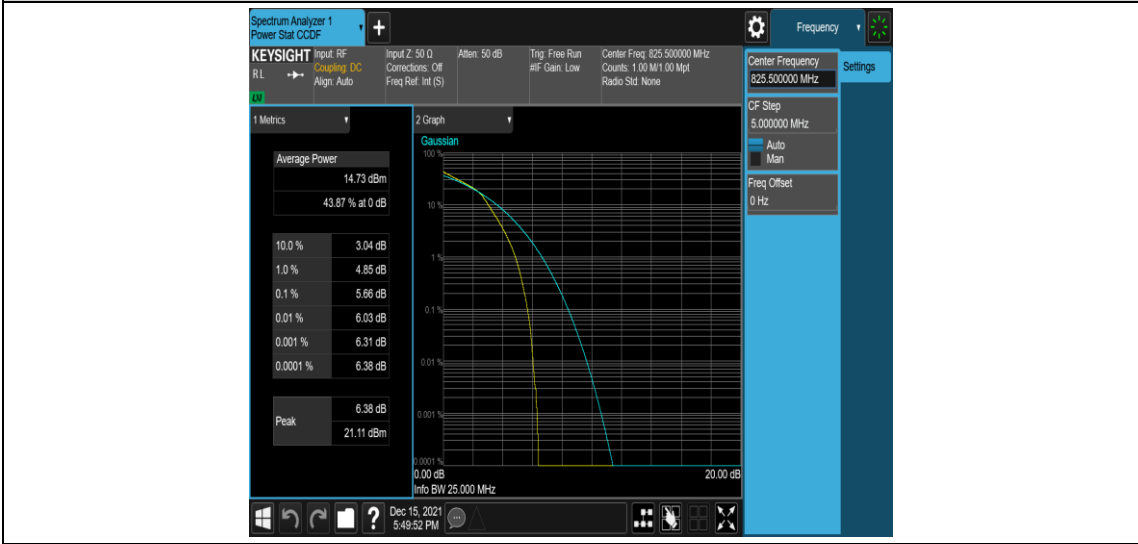

Band5-3MHz-16QAM-20415-15RB#0