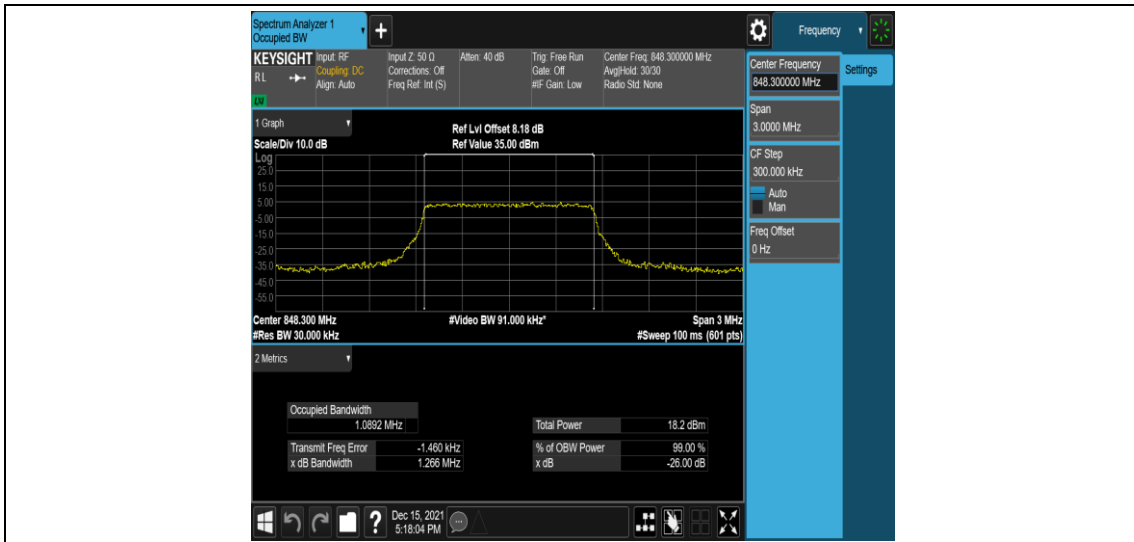

Band5-10MHz-16QAM-20525-50RB#0

Band5-10MHz-16QAM-20600-1RB#0

Band5-10MHz-16QAM-20600-50RB#0

Appendix C: 26dB Bandwidth and Occupied Bandwidth

Test Result

Band	Bandwidth	Modulation	Channel	RB Configuration	Occupied Bandwidth (MHz)	26dB Bandwidth (MHz)	Verdict
Band5	1.4MHz	QPSK	20407	6RB#0	1.0907	1.267	PASS
Band5	1.4MHz	QPSK	20525	6RB#0	1.0887	1.243	PASS
Band5	1.4MHz	QPSK	20643	6RB#0	1.0892	1.266	PASS
Band5	1.4MHz	16QAM	20407	6RB#0	1.0859	1.255	PASS
Band5	1.4MHz	16QAM	20525	6RB#0	1.0913	1.268	PASS
Band5	1.4MHz	16QAM	20643	6RB#0	1.0878	1.233	PASS
Band5	3MHz	QPSK	20415	15RB#0	2.6934	2.875	PASS
Band5	3MHz	QPSK	20525	15RB#0	2.6949	2.860	PASS
Band5	3MHz	QPSK	20635	15RB#0	2.6908	2.894	PASS
Band5	3MHz	16QAM	20415	15RB#0	2.6896	2.876	PASS
Band5	3MHz	16QAM	20525	15RB#0	2.6866	2.849	PASS
Band5	3MHz	16QAM	20635	15RB#0	2.6882	2.873	PASS
Band5	5MHz	QPSK	20425	25RB#0	4.5010	4.825	PASS
Band5	5MHz	QPSK	20525	25RB#0	4.4968	4.838	PASS
Band5	5MHz	QPSK	20625	25RB#0	4.4977	4.836	PASS
Band5	5MHz	16QAM	20425	25RB#0	4.5071	4.829	PASS
Band5	5MHz	16QAM	20525	25RB#0	4.5016	4.819	PASS
Band5	5MHz	16QAM	20625	25RB#0	4.5007	4.852	PASS
Band5	10MHz	QPSK	20450	50RB#0	8.9926	9.522	PASS
Band5	10MHz	QPSK	20525	50RB#0	8.9724	9.532	PASS
Band5	10MHz	QPSK	20600	50RB#0	8.9911	9.538	PASS
Band5	10MHz	16QAM	20450	50RB#0	8.9774	9.520	PASS
Band5	10MHz	16QAM	20525	50RB#0	8.9579	9.509	PASS
Band5	10MHz	16QAM	20600	50RB#0	8.9923	9.551	PASS

Test Graphs

Band5-1.4MHz-QPSK-20643-6RB#0

Band5-1.4MHz-16QAM-20407-6RB#0

Band5-1.4MHz-16QAM-20525-6RB#0

Band5-1.4MHz-16QAM-20643-6RB#0

Band5-3MHz-QPSK-20415-15RB#0

Band5-3MHz-QPSK-20525-15RB#0

Band5-3MHz-QPSK-20635-15RB#0