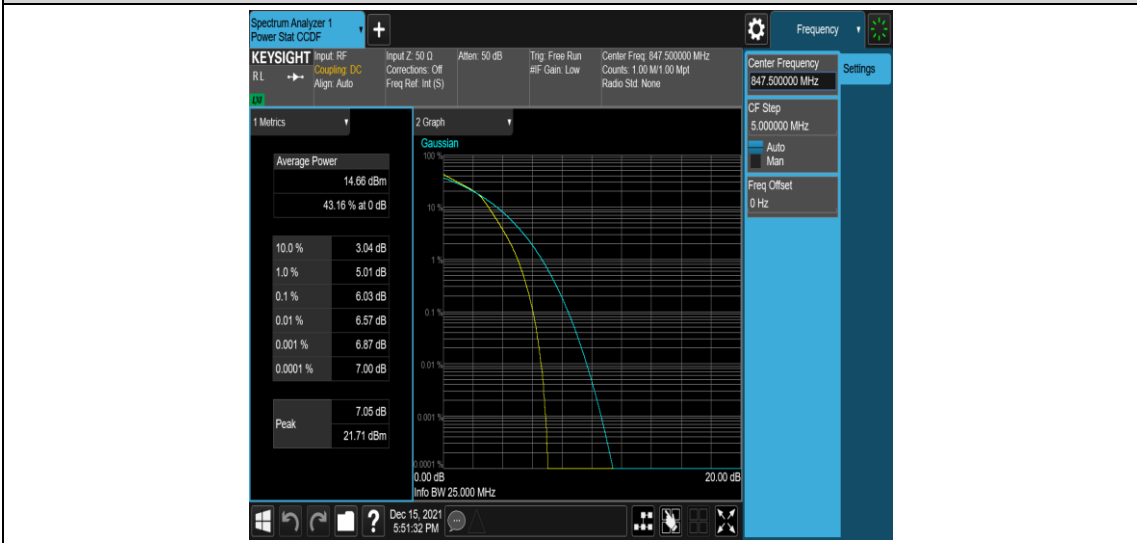

Band5-3MHz-16QAM-20635-15RB#0