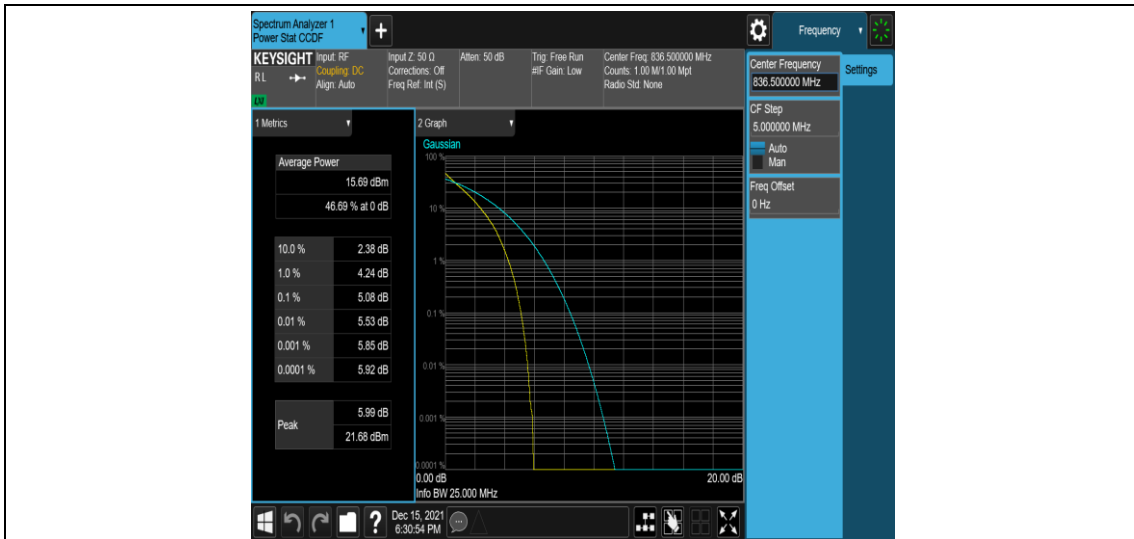

Band5-10MHz-QPSK-20525-50RB#0