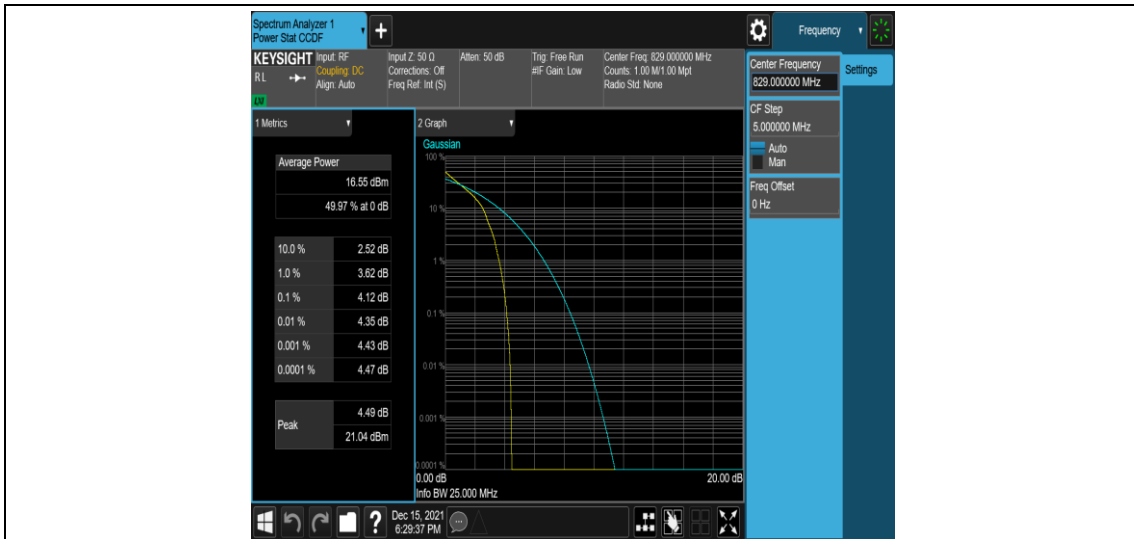

Band5-5MHz-16QAM-20425-1RB#0

Band5-5MHz-16QAM-20425-25RB#0

Band5-5MHz-16QAM-20525-1RB#0

Band5-5MHz-16QAM-20525-25RB#0

Band5-5MHz-16QAM-20625-1RB#0

Band5-5MHz-16QAM-20625-25RB#0

Band5-10MHz-QPSK-20450-1RB#0

Band5-10MHz-QPSK-20450-50RB#0