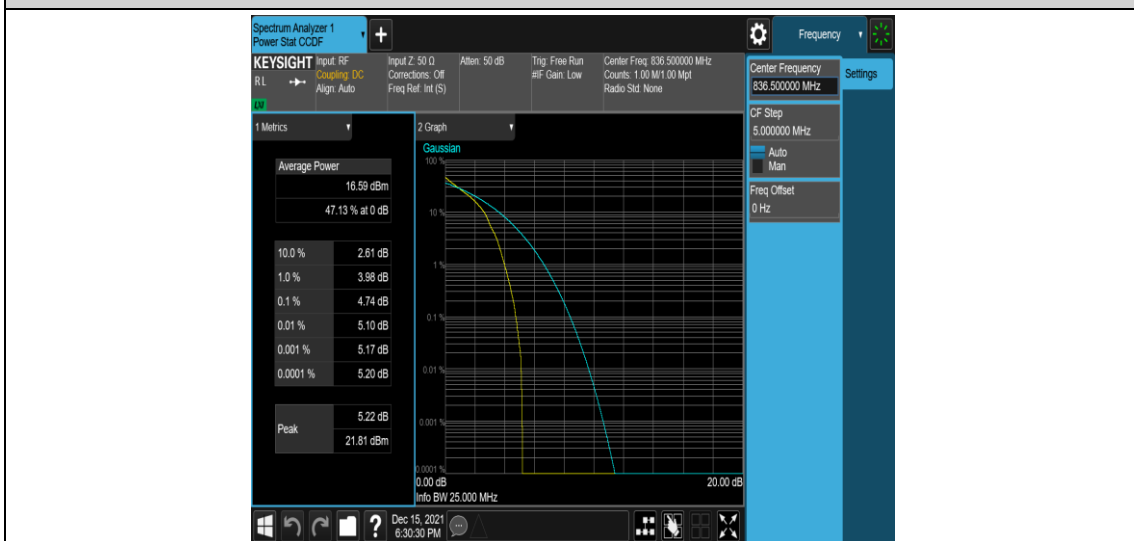

Band5-5MHz-16QAM-20425-1RB#0

Band5-5MHz-16QAM-20425-25RB#0

Band5-5MHz-16QAM-20525-1RB#0

Band5-5MHz-16QAM-20525-25RB#0

Band5-5MHz-16QAM-20625-1RB#0

Band5-5MHz-16QAM-20625-25RB#0

Band5-10MHz-QPSK-20450-1RB#0

Band5-10MHz-QPSK-20450-50RB#0