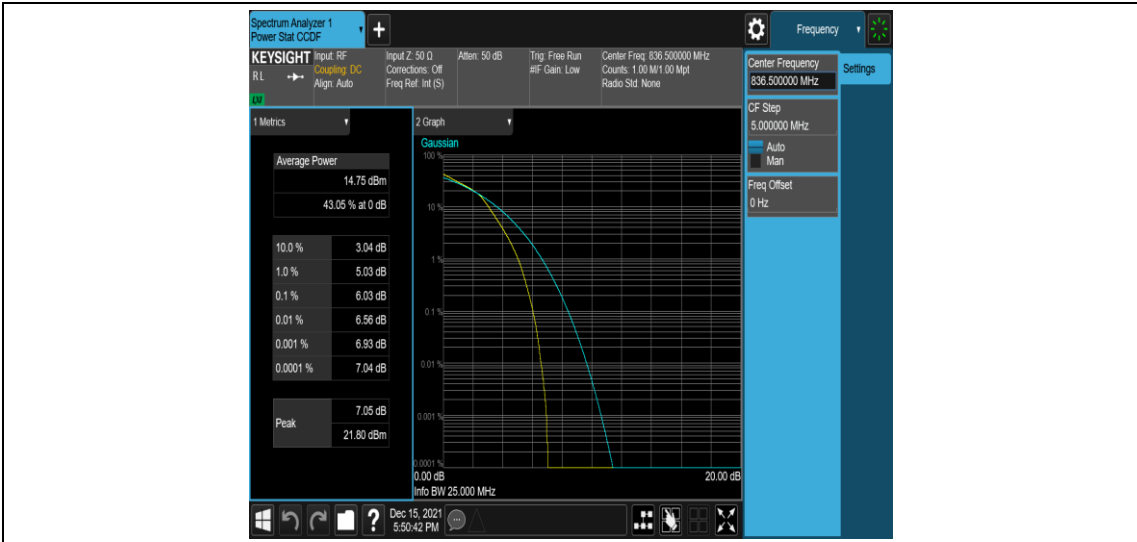

Band5-3MHz-16QAM-20525-15RB#0