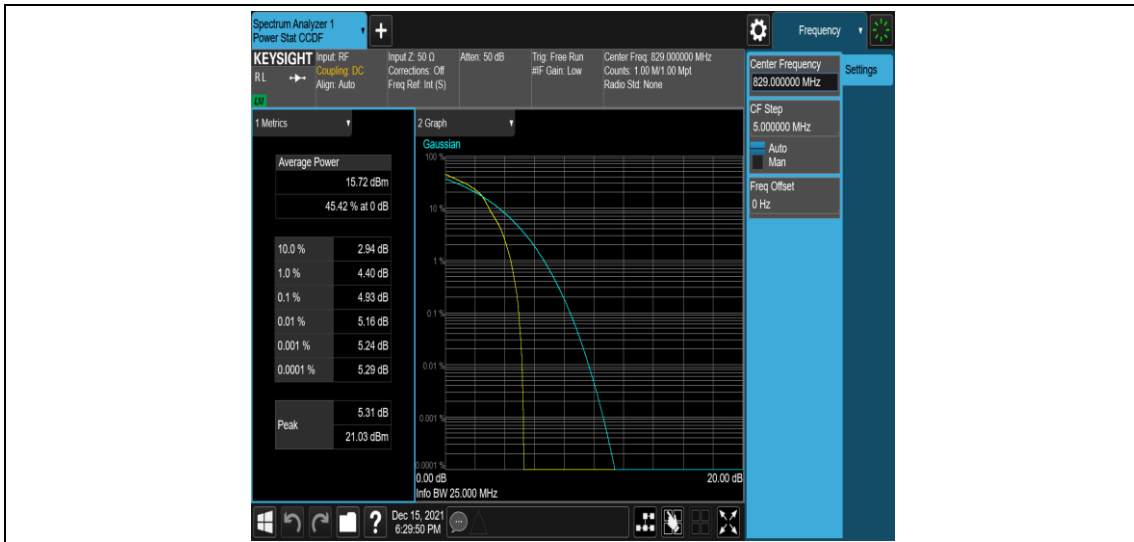

Band5-10MHz-QPSK-20525-1RB#0

Band5-10MHz-QPSK-20525-50RB#0

Band5-10MHz-QPSK-20600-1RB#0

Band5-10MHz-QPSK-20600-50RB#0

Band5-10MHz-16QAM-20450-1RB#0

Band5-10MHz-16QAM-20450-50RB#0

Band5-10MHz-16QAM-20525-1RB#0

Band5-10MHz-16QAM-20525-50RB#0

Band5-10MHz-16QAM-20600-1RB#0

Band5-10MHz-16QAM-20600-50RB#0

Appendix C: 26dB Bandwidth and Occupied Bandwidth

Test Result

Band	Bandwidth	Modulation	Channel	RB Configuration	Occupied Bandwidth (MHz)	26dB Bandwidth (MHz)	Verdict
Band5	1.4MHz	QPSK	20407	6RB#0	1.0907	1.267	PASS
Band5	1.4MHz	QPSK	20525	6RB#0	1.0887	1.243	PASS
Band5	1.4MHz	QPSK	20643	6RB#0	1.0892	1.266	PASS
Band5	1.4MHz	16QAM	20407	6RB#0	1.0859	1.255	PASS
Band5	1.4MHz	16QAM	20525	6RB#0	1.0913	1.268	PASS
Band5	1.4MHz	16QAM	20643	6RB#0	1.0878	1.233	PASS
Band5	3MHz	QPSK	20415	15RB#0	2.6934	2.875	PASS
Band5	3MHz	QPSK	20525	15RB#0	2.6949	2.860	PASS
Band5	3MHz	QPSK	20635	15RB#0	2.6908	2.894	PASS
Band5	3MHz	16QAM	20415	15RB#0	2.6896	2.876	PASS
Band5	3MHz	16QAM	20525	15RB#0	2.6866	2.849	PASS
Band5	3MHz	16QAM	20635	15RB#0	2.6882	2.873	PASS
Band5	5MHz	QPSK	20425	25RB#0	4.5010	4.825	PASS
Band5	5MHz	QPSK	20525	25RB#0	4.4968	4.838	PASS
Band5	5MHz	QPSK	20625	25RB#0	4.4977	4.836	PASS
Band5	5MHz	16QAM	20425	25RB#0	4.5071	4.829	PASS
Band5	5MHz	16QAM	20525	25RB#0	4.5016	4.819	PASS
Band5	5MHz	16QAM	20625	25RB#0	4.5007	4.852	PASS
Band5	10MHz	QPSK	20450	50RB#0	8.9926	9.522	PASS
Band5	10MHz	QPSK	20525	50RB#0	8.9724	9.532	PASS
Band5	10MHz	QPSK	20600	50RB#0	8.9911	9.538	PASS
Band5	10MHz	16QAM	20450	50RB#0	8.9774	9.520	PASS
Band5	10MHz	16QAM	20525	50RB#0	8.9579	9.509	PASS
Band5	10MHz	16QAM	20600	50RB#0	8.9923	9.551	PASS