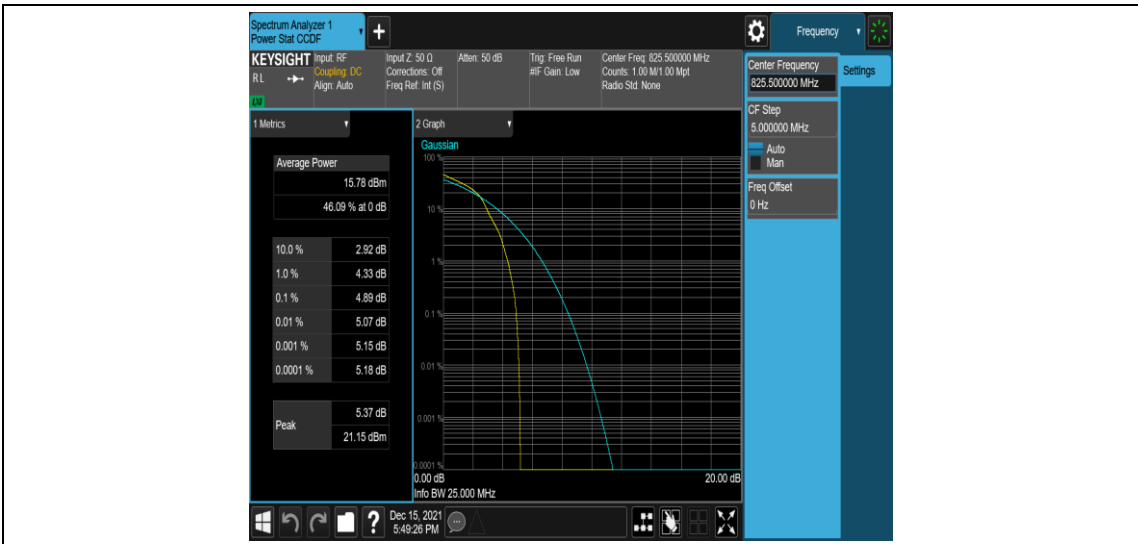

Band5-3MHz-16QAM-20415-1RB#0