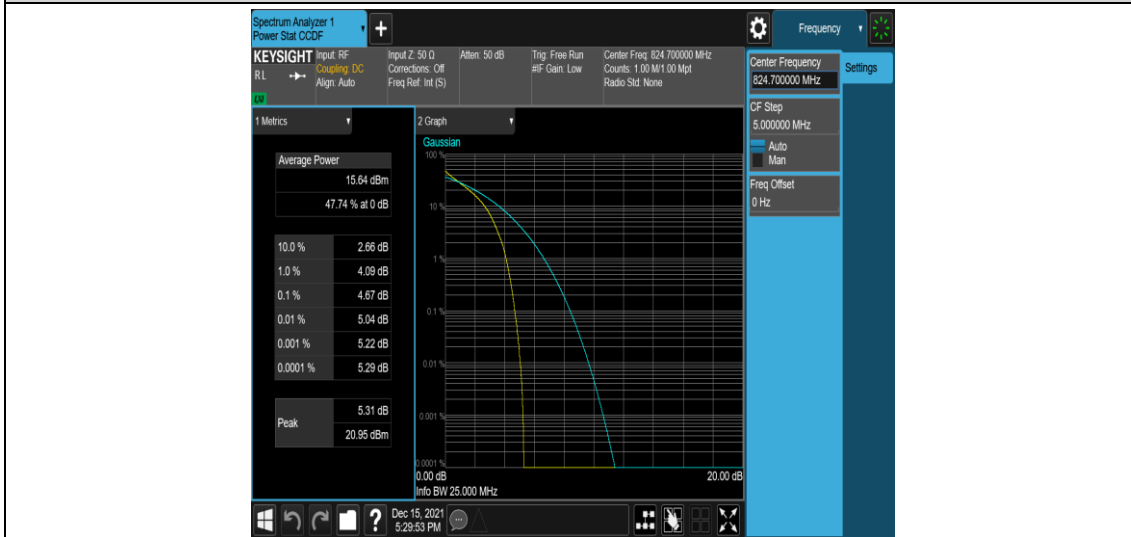

Band5-1.4MHz-QPSK-20407-6RB#0