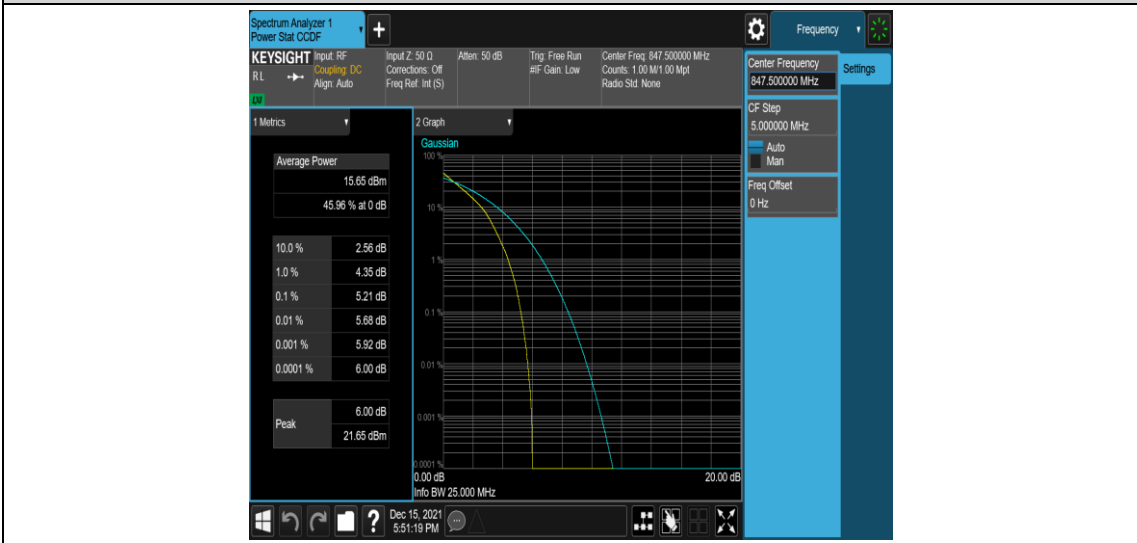

Band5-3MHz-QPSK-20635-15RB#0