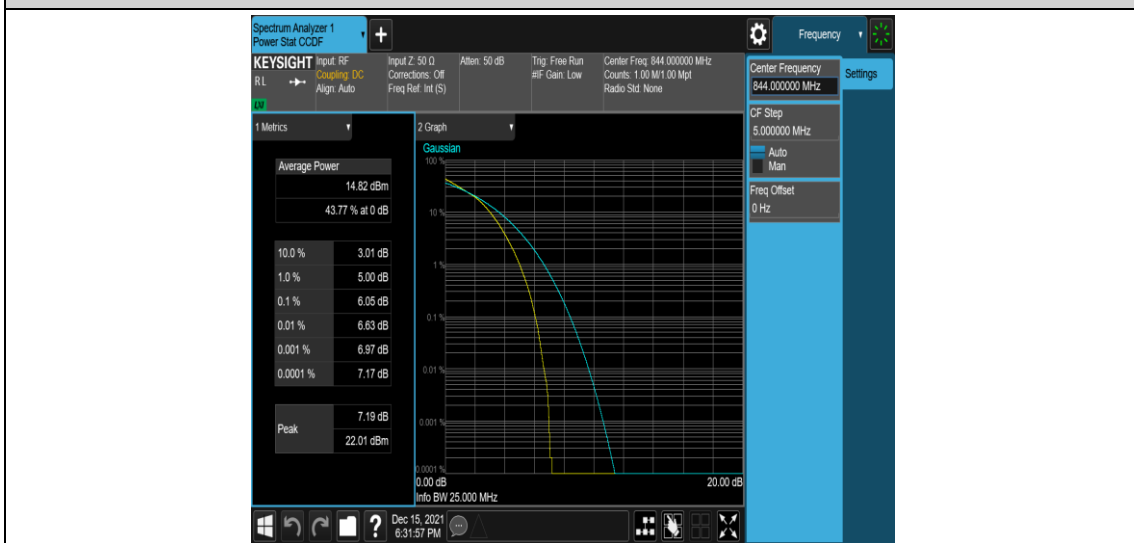

Band5-10MHz-QPSK-20525-1RB#0

Band5-10MHz-QPSK-20525-50RB#0

Band5-10MHz-QPSK-20600-1RB#0

Band5-10MHz-QPSK-20600-50RB#0

Band5-10MHz-16QAM-20450-1RB#0

Band5-10MHz-16QAM-20450-50RB#0

Band5-10MHz-16QAM-20525-1RB#0

Band5-10MHz-16QAM-20525-50RB#0

Band5-10MHz-16QAM-20600-1RB#0

Band5-10MHz-16QAM-20600-50RB#0

Appendix C: 26dB Bandwidth and Occupied Bandwidth

Test Result

Band	Bandwidth	Modulation	Channel	RB Configuration	Occupied Bandwidth (MHz)	26dB Bandwidth (MHz)	Verdict
Band5	1.4MHz	QPSK	20407	6RB#0	1.0907	1.267	PASS
Band5	1.4MHz	QPSK	20525	6RB#0	1.0887	1.243	PASS
Band5	1.4MHz	QPSK	20643	6RB#0	1.0892	1.266	PASS
Band5	1.4MHz	16QAM	20407	6RB#0	1.0859	1.255	PASS
Band5	1.4MHz	16QAM	20525	6RB#0	1.0913	1.268	PASS
Band5	1.4MHz	16QAM	20643	6RB#0	1.0878	1.233	PASS
Band5	3MHz	QPSK	20415	15RB#0	2.6934	2.875	PASS
Band5	3MHz	QPSK	20525	15RB#0	2.6949	2.860	PASS
Band5	3MHz	QPSK	20635	15RB#0	2.6908	2.894	PASS
Band5	3MHz	16QAM	20415	15RB#0	2.6896	2.876	PASS
Band5	3MHz	16QAM	20525	15RB#0	2.6866	2.849	PASS
Band5	3MHz	16QAM	20635	15RB#0	2.6882	2.873	PASS
Band5	5MHz	QPSK	20425	25RB#0	4.5010	4.825	PASS
Band5	5MHz	QPSK	20525	25RB#0	4.4968	4.838	PASS
Band5	5MHz	QPSK	20625	25RB#0	4.4977	4.836	PASS
Band5	5MHz	16QAM	20425	25RB#0	4.5071	4.829	PASS
Band5	5MHz	16QAM	20525	25RB#0	4.5016	4.819	PASS
Band5	5MHz	16QAM	20625	25RB#0	4.5007	4.852	PASS
Band5	10MHz	QPSK	20450	50RB#0	8.9926	9.522	PASS
Band5	10MHz	QPSK	20525	50RB#0	8.9724	9.532	PASS
Band5	10MHz	QPSK	20600	50RB#0	8.9911	9.538	PASS
Band5	10MHz	16QAM	20450	50RB#0	8.9774	9.520	PASS
Band5	10MHz	16QAM	20525	50RB#0	8.9579	9.509	PASS
Band5	10MHz	16QAM	20600	50RB#0	8.9923	9.551	PASS