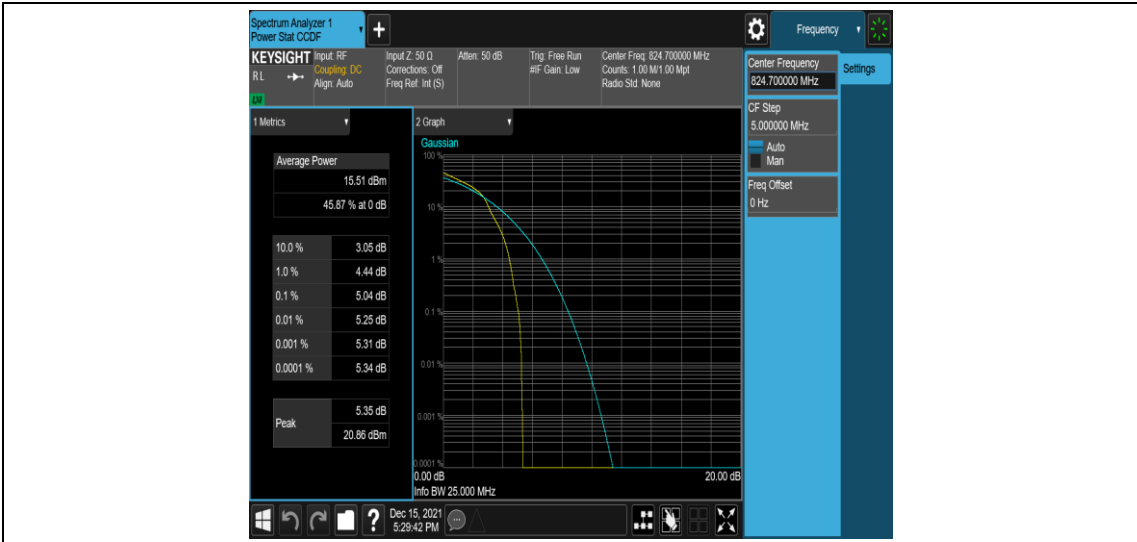

Test Graphs

Band5-1.4MHz-QPSK-20407-1RB#0

Band5-1.4MHz-QPSK-20407-6RB#0

Band5-1.4MHz-16QAM-20407-1RB#0

Band5-1.4MHz-16QAM-20407-6RB#0

Band5-1.4MHz-16QAM-20525-1RB#0

Band5-1.4MHz-16QAM-20525-6RB#0

Band5-1.4MHz-16QAM-20643-1RB#0