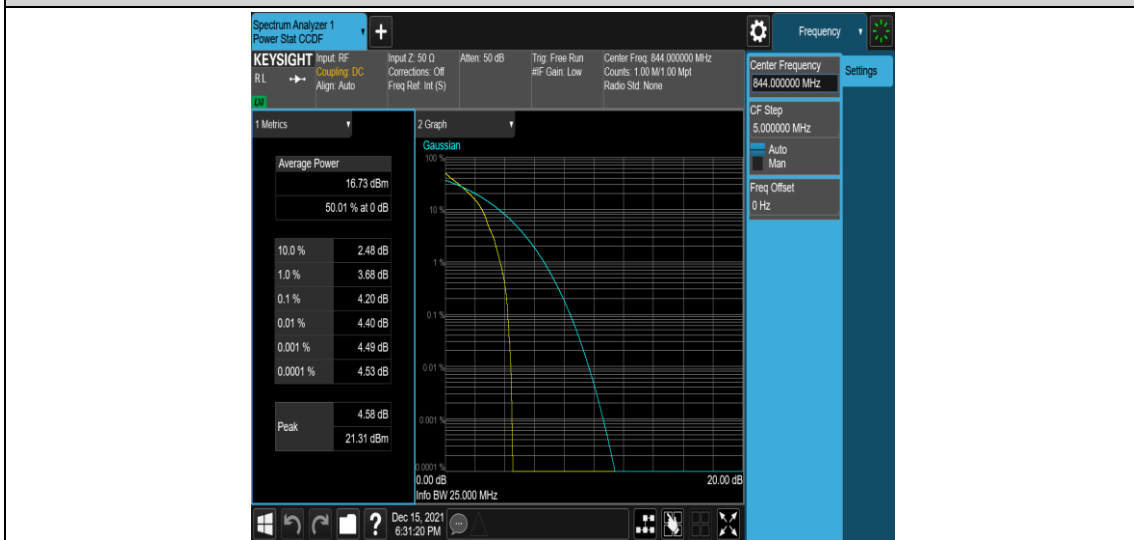

Band5-10MHz-QPSK-20600-1RB#0