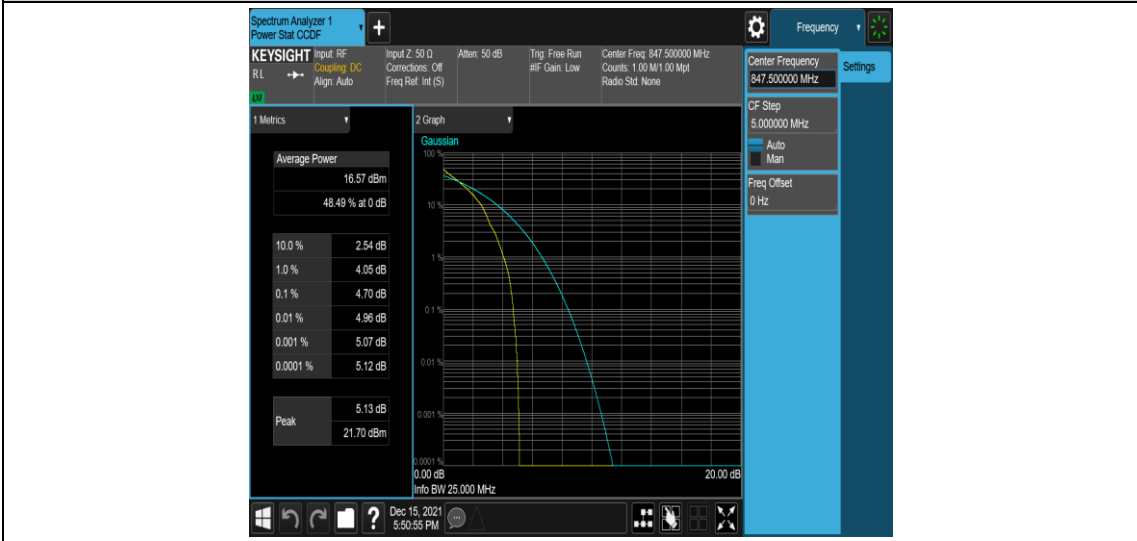

Band5-3MHz-QPSK-20635-1RB#0