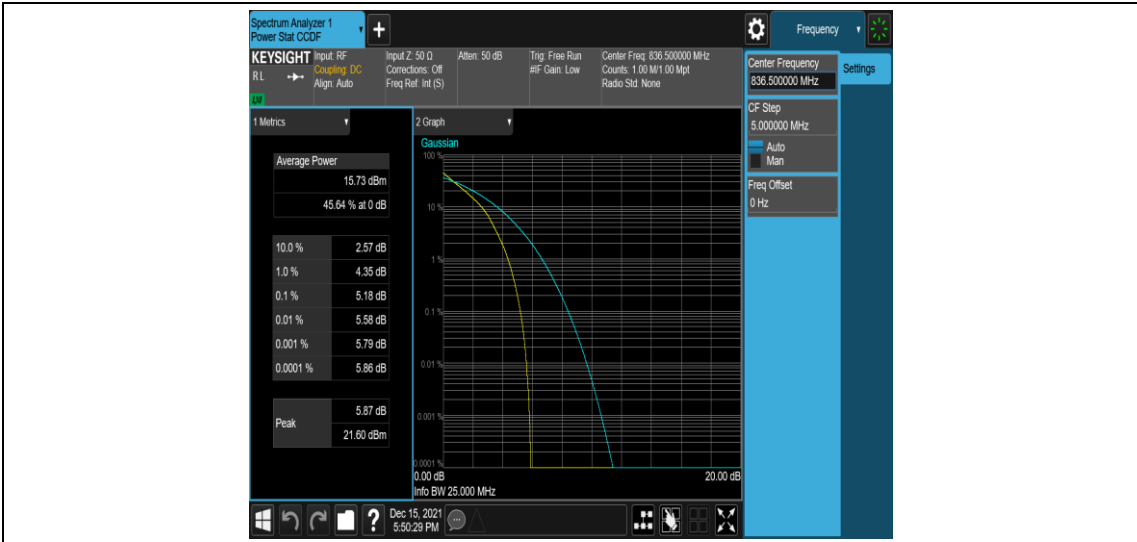

Band5-3MHz-QPSK-20525-15RB#0