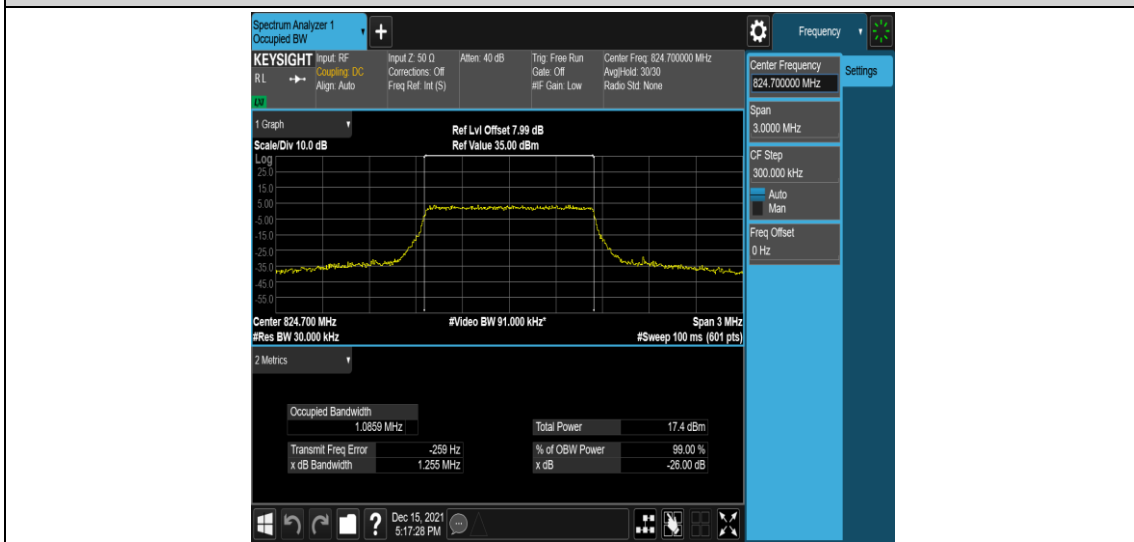

Band5-10MHz-16QAM-20525-50RB#0

Band5-10MHz-16QAM-20600-1RB#0

Band5-10MHz-16QAM-20600-50RB#0

Appendix C: 26dB Bandwidth and Occupied Bandwidth

Test Result

Band	Bandwidth	Modulation	Channel	RB Configuration	Occupied Bandwidth (MHz)	26dB Bandwidth (MHz)	Verdict
Band5	1.4MHz	QPSK	20407	6RB#0	1.0907	1.267	PASS
Band5	1.4MHz	QPSK	20525	6RB#0	1.0887	1.243	PASS
Band5	1.4MHz	QPSK	20643	6RB#0	1.0892	1.266	PASS
Band5	1.4MHz	16QAM	20407	6RB#0	1.0859	1.255	PASS
Band5	1.4MHz	16QAM	20525	6RB#0	1.0913	1.268	PASS
Band5	1.4MHz	16QAM	20643	6RB#0	1.0878	1.233	PASS
Band5	3MHz	QPSK	20415	15RB#0	2.6934	2.875	PASS
Band5	3MHz	QPSK	20525	15RB#0	2.6949	2.860	PASS
Band5	3MHz	QPSK	20635	15RB#0	2.6908	2.894	PASS
Band5	3MHz	16QAM	20415	15RB#0	2.6896	2.876	PASS
Band5	3MHz	16QAM	20525	15RB#0	2.6866	2.849	PASS
Band5	3MHz	16QAM	20635	15RB#0	2.6882	2.873	PASS
Band5	5MHz	QPSK	20425	25RB#0	4.5010	4.825	PASS
Band5	5MHz	QPSK	20525	25RB#0	4.4968	4.838	PASS
Band5	5MHz	QPSK	20625	25RB#0	4.4977	4.836	PASS
Band5	5MHz	16QAM	20425	25RB#0	4.5071	4.829	PASS
Band5	5MHz	16QAM	20525	25RB#0	4.5016	4.819	PASS
Band5	5MHz	16QAM	20625	25RB#0	4.5007	4.852	PASS
Band5	10MHz	QPSK	20450	50RB#0	8.9926	9.522	PASS
Band5	10MHz	QPSK	20525	50RB#0	8.9724	9.532	PASS
Band5	10MHz	QPSK	20600	50RB#0	8.9911	9.538	PASS
Band5	10MHz	16QAM	20450	50RB#0	8.9774	9.520	PASS
Band5	10MHz	16QAM	20525	50RB#0	8.9579	9.509	PASS
Band5	10MHz	16QAM	20600	50RB#0	8.9923	9.551	PASS

Test Graphs

Band5-1.4MHz-QPSK-20643-6RB#0

Band5-1.4MHz-16QAM-20407-6RB#0

Band5-1.4MHz-16QAM-20525-6RB#0

Band5-1.4MHz-16QAM-20643-6RB#0

Band5-3MHz-QPSK-20415-15RB#0

Band5-3MHz-QPSK-20525-15RB#0

Band5-3MHz-QPSK-20635-15RB#0