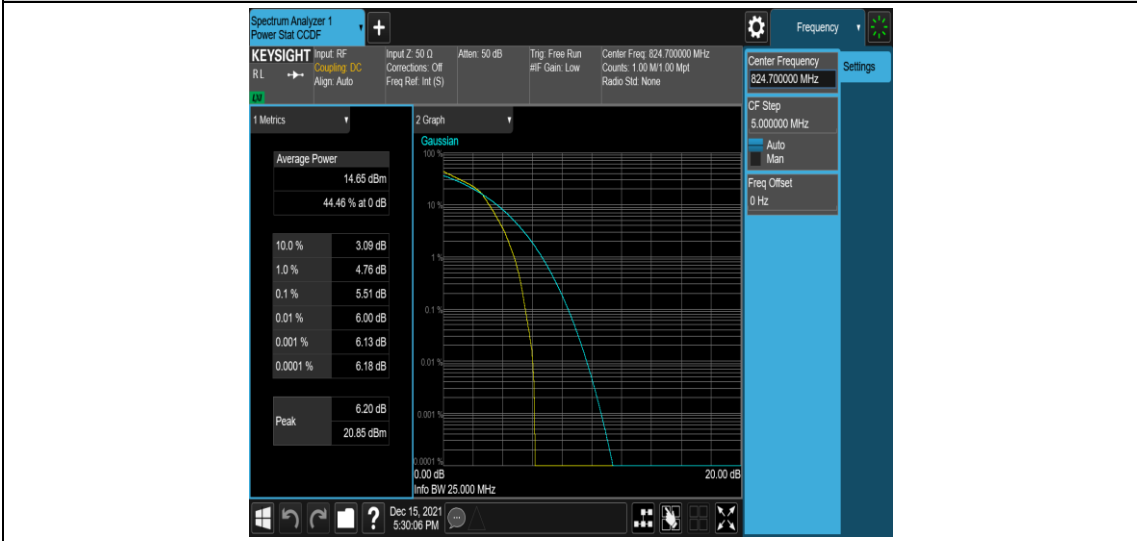

Test Graphs

Band5-1.4MHz-QPSK-20407-1RB#0

Band5-1.4MHz-QPSK-20407-6RB#0

Band5-1.4MHz-16QAM-20407-1RB#0

Band5-1.4MHz-16QAM-20407-6RB#0

Band5-1.4MHz-16QAM-20525-1RB#0

Band5-1.4MHz-16QAM-20525-6RB#0

Band5-1.4MHz-16QAM-20643-1RB#0