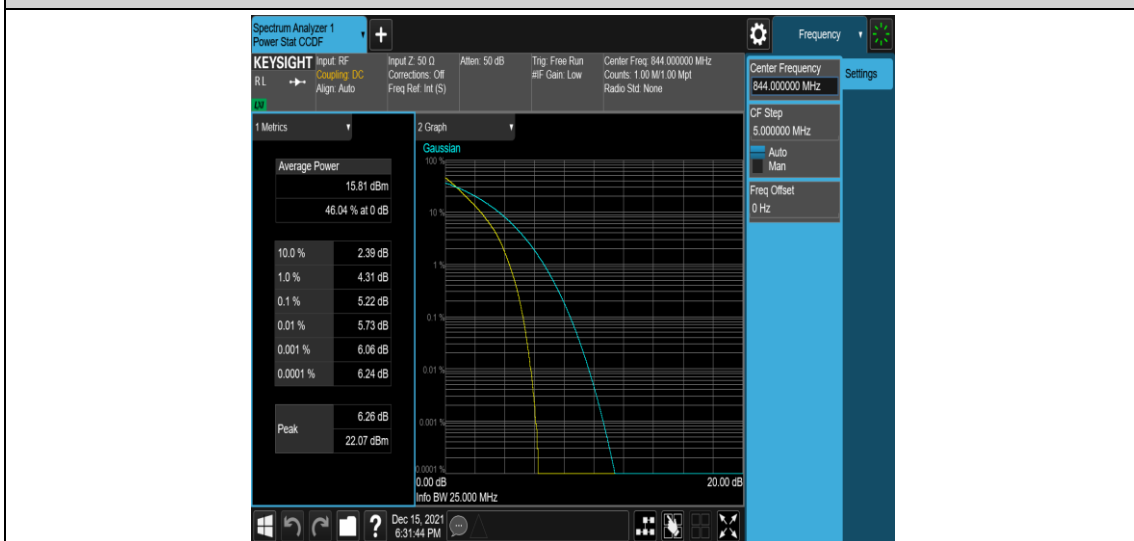

Band5-10MHz-QPSK-20600-50RB#0