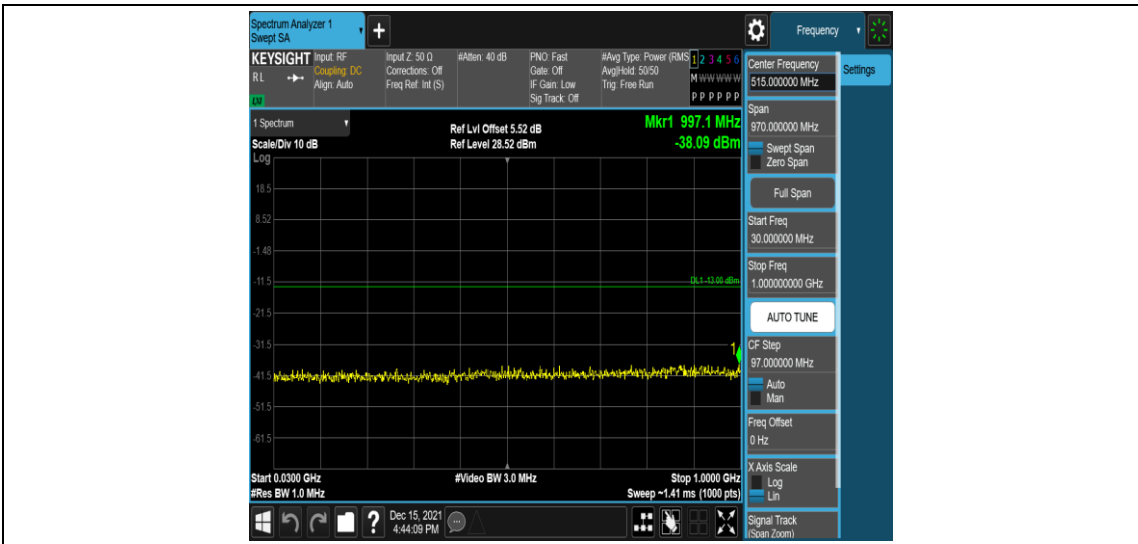

Band4-15MHz-16QAM-20025-1RB#0-Range3:30~1000MHz

Band4-15MHz-16QAM-20025-1RB#0-Range4:1000~2000MHz

Band4-15MHz-16QAM-20025-1RB#0-Range5:2000~20000MHz

Band4-15MHz-16QAM-20175-1RB#0-Range1:0.009~0.15MHz

Band4-15MHz-16QAM-20175-1RB#0-Range2:0.15~30MHz