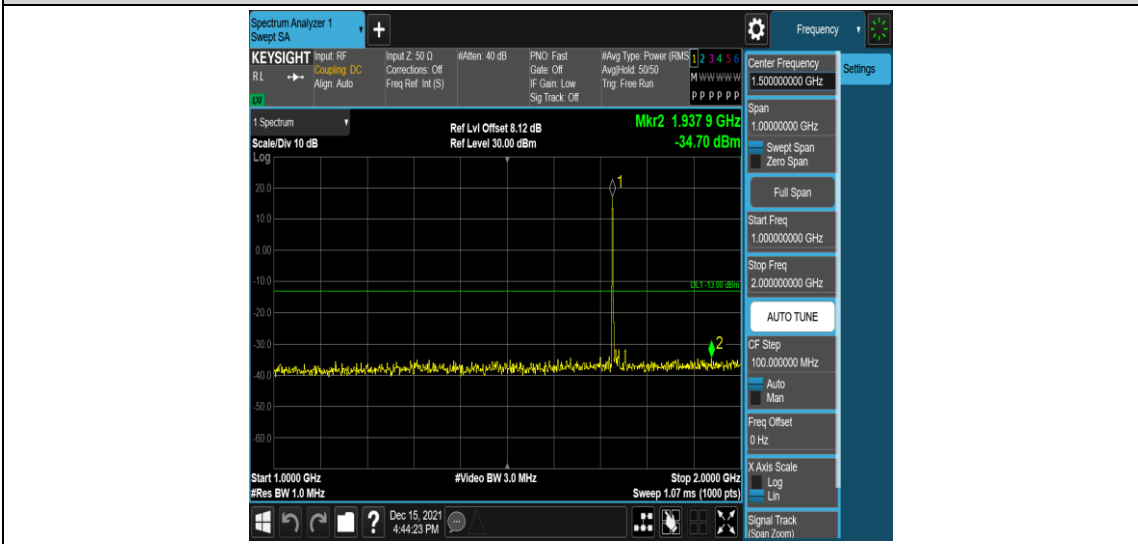

Band4-15MHz-16QAM-20025-1RB#0-Range3:30~1000MHz

Band4-15MHz-16QAM-20025-1RB#0-Range4:1000~2000MHz

Band4-15MHz-16QAM-20025-1RB#0-Range5:2000~20000MHz

Band4-15MHz-16QAM-20175-1RB#0-Range1:0.009~0.15MHz

Band4-15MHz-16QAM-20175-1RB#0-Range2:0.15~30MHz

Band4-15MHz-16QAM-20175-1RB#0-Range3:30~1000MHz

Band4-15MHz-16QAM-20175-1RB#0-Range4:1000~2000MHz

Band4-15MHz-16QAM-20175-1RB#0-Range5:2000~20000MHz

Band4-15MHz-16QAM-20325-1RB#0-Range1:0.009~0.15MHz

Band4-15MHz-16QAM-20325-1RB#0-Range2:0.15~30MHz