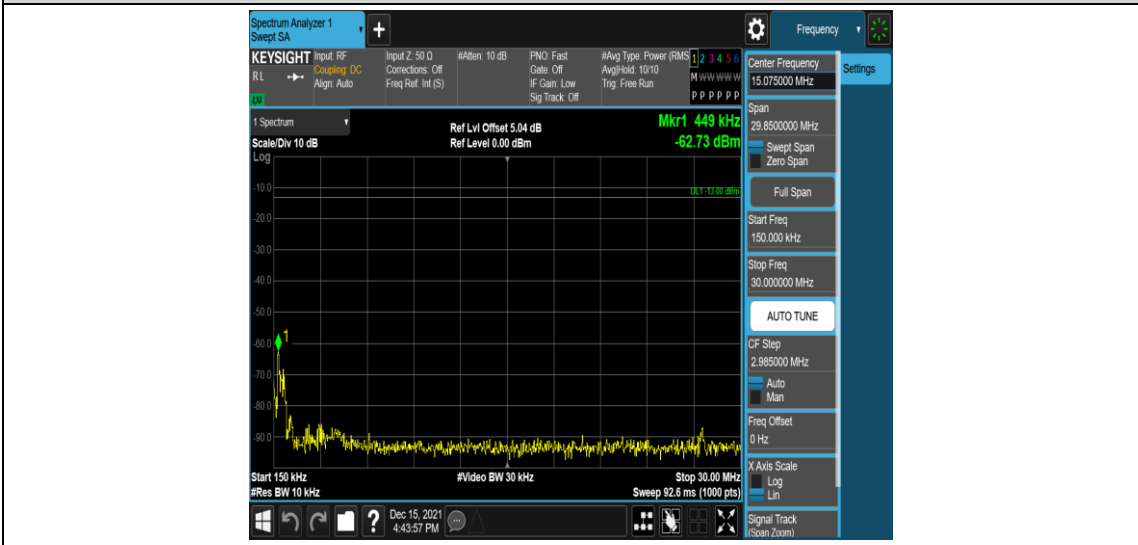

Band4-15MHz-16QAM-20025-1RB#0-Range3:30~1000MHz

Band4-15MHz-16QAM-20025-1RB#0-Range4:1000~2000MHz

Band4-15MHz-16QAM-20025-1RB#0-Range5:2000~20000MHz

Band4-15MHz-16QAM-20175-1RB#0-Range1:0.009~0.15MHz

Band4-15MHz-16QAM-20175-1RB#0-Range2:0.15~30MHz

Band4-15MHz-16QAM-20175-1RB#0-Range3:30~1000MHz

Band4-15MHz-16QAM-20175-1RB#0-Range4:1000~2000MHz

Band4-15MHz-16QAM-20175-1RB#0-Range5:2000~20000MHz

Band4-15MHz-16QAM-20325-1RB#0-Range1:0.009~0.15MHz

Band4-15MHz-16QAM-20325-1RB#0-Range2:0.15~30MHz