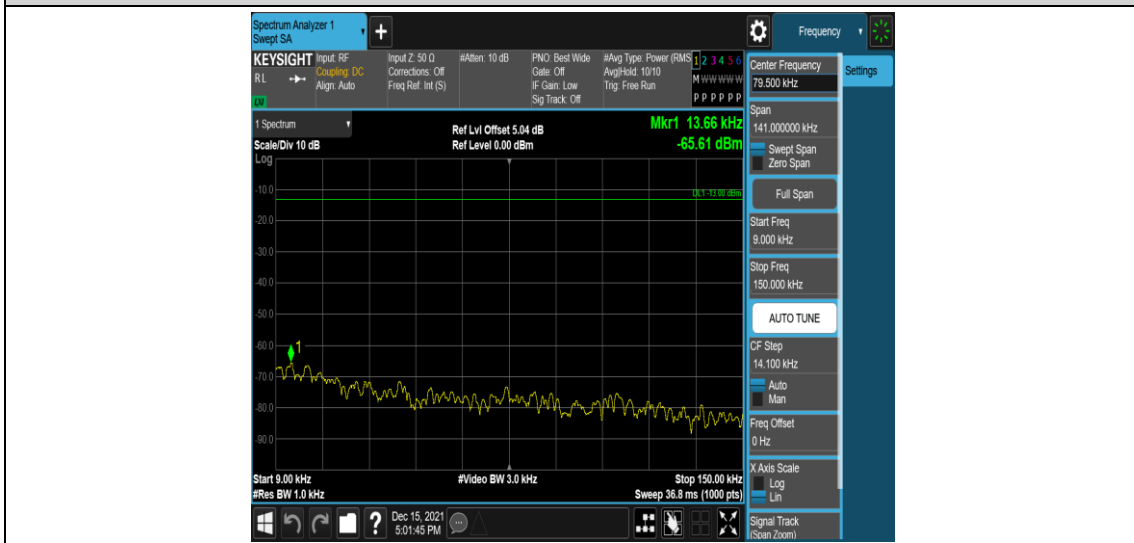

Band4-15MHz-16QAM-20025-1RB#0-Range3:30~1000MHz

Band4-15MHz-16QAM-20025-1RB#0-Range4:1000~2000MHz

Band4-15MHz-16QAM-20025-1RB#0-Range5:2000~20000MHz

Band4-15MHz-16QAM-20175-1RB#0-Range1:0.009~0.15MHz

Band4-15MHz-16QAM-20175-1RB#0-Range2:0.15~30MHz

Band4-15MHz-16QAM-20175-1RB#0-Range3:30~1000MHz

Band4-15MHz-16QAM-20175-1RB#0-Range4:1000~2000MHz

Band4-15MHz-16QAM-20175-1RB#0-Range5:2000~20000MHz

Band4-15MHz-16QAM-20325-1RB#0-Range1:0.009~0.15MHz

Band4-15MHz-16QAM-20325-1RB#0-Range2:0.15~30MHz

Band4-15MHz-16QAM-20325-1RB#0-Range3:30~1000MHz

Band4-15MHz-16QAM-20325-1RB#0-Range4: 1000~2000MHz

Band4-15MHz-16QAM-20325-1RB#0-Range5:2000~20000MHz

Band4-20MHz-QPSK-20050-1RB#0-Range1:0.009~0.15MHz

Band4-20MHz-QPSK-20050-1RB#0-Range2:0.15~30MHz