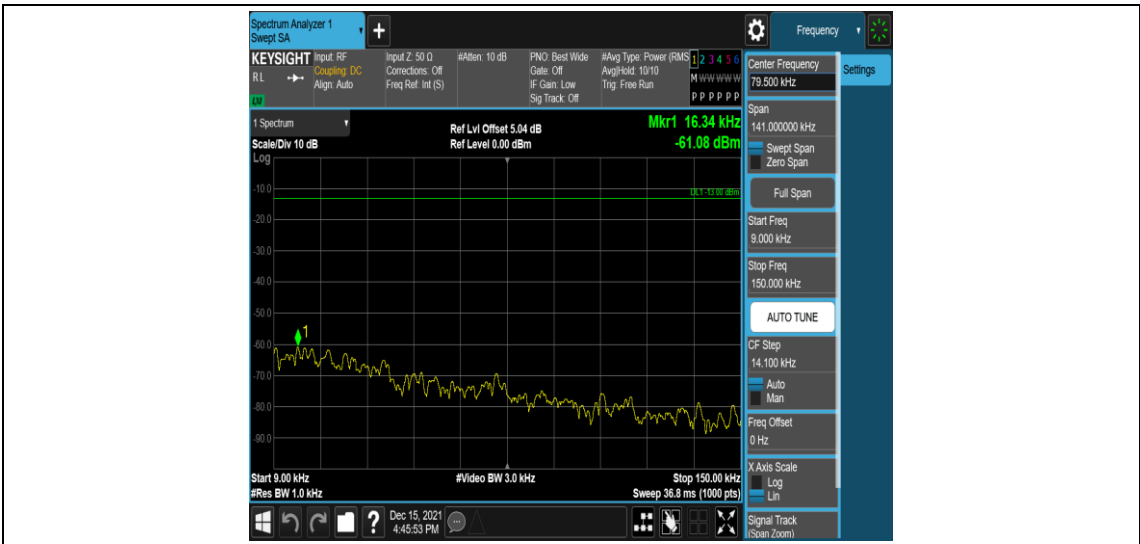

Band4-15MHz-16QAM-20025-1RB#0-Range3:30~1000MHz

Band4-15MHz-16QAM-20025-1RB#0-Range4:1000~2000MHz

Band4-15MHz-16QAM-20025-1RB#0-Range5:2000~20000MHz

Band4-15MHz-16QAM-20175-1RB#0-Range1:0.009~0.15MHz

Band4-15MHz-16QAM-20175-1RB#0-Range2:0.15~30MHz

Band4-15MHz-16QAM-20175-1RB#0-Range3:30~1000MHz

Band4-15MHz-16QAM-20175-1RB#0-Range4:1000~2000MHz

Band4-15MHz-16QAM-20175-1RB#0-Range5:2000~20000MHz

Band4-15MHz-16QAM-20325-1RB#0-Range1:0.009~0.15MHz

Band4-15MHz-16QAM-20325-1RB#0-Range2:0.15~30MHz