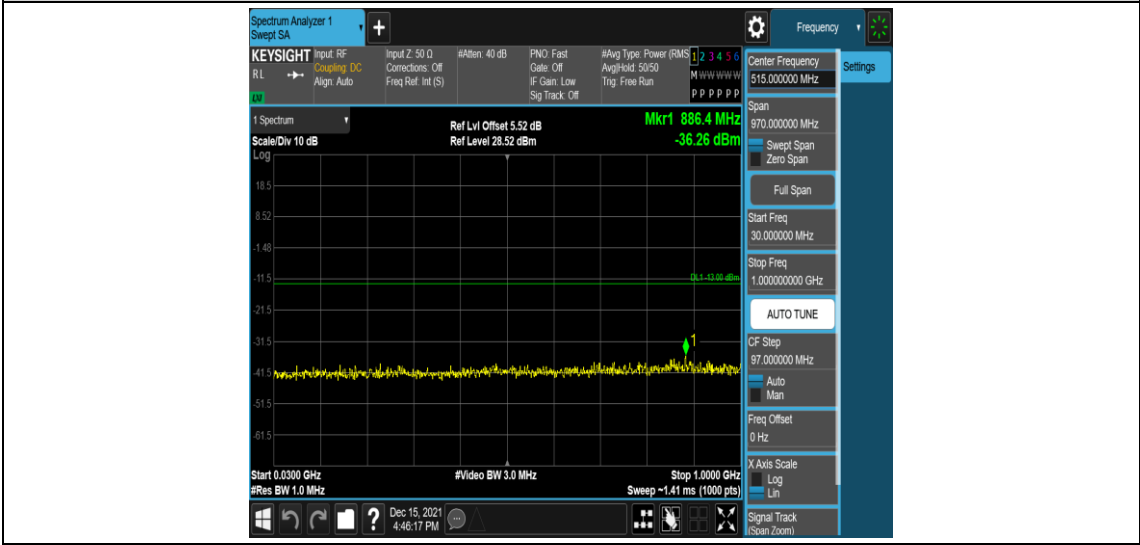

Band4-15MHz-16QAM-20175-1RB#0-Range3:30~1000MHz

Band4-15MHz-16QAM-20175-1RB#0-Range4:1000~2000MHz

Band4-15MHz-16QAM-20175-1RB#0-Range5:2000~20000MHz

Band4-15MHz-16QAM-20325-1RB#0-Range1:0.009~0.15MHz

Band4-15MHz-16QAM-20325-1RB#0-Range2:0.15~30MHz

Band4-15MHz-16QAM-20325-1RB#0-Range3:30~1000MHz

Band4-15MHz-16QAM-20325-1RB#0-Range4: 1000~2000MHz

Band4-15MHz-16QAM-20325-1RB#0-Range5:2000~20000MHz

Band4-20MHz-QPSK-20050-1RB#0-Range1:0.009~0.15MHz

Band4-20MHz-QPSK-20050-1RB#0-Range2:0.15~30MHz