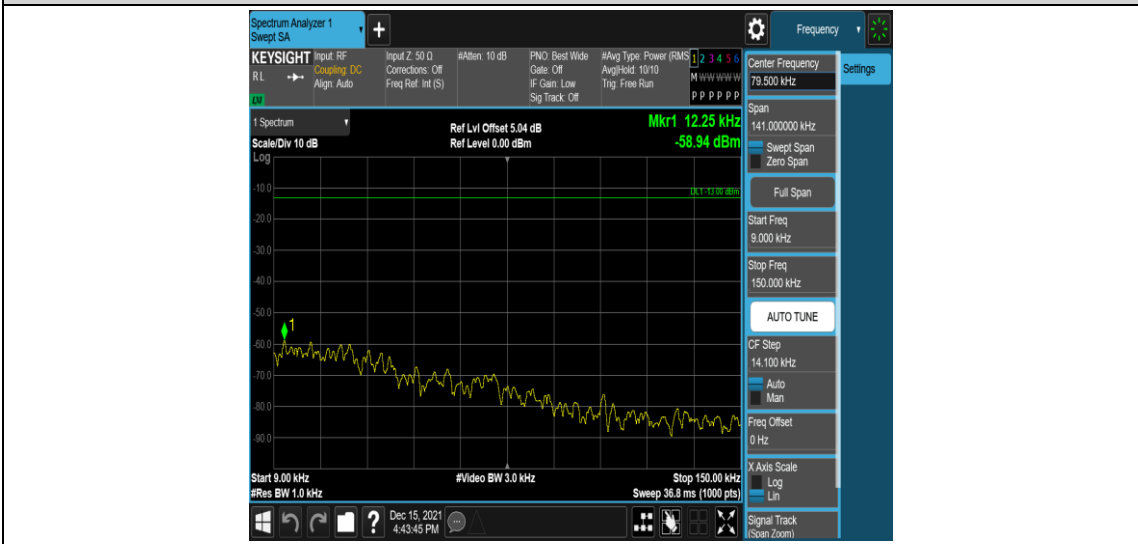

Band4-15MHz-QPSK-20325-1RB#0-Range3:30~1000MHz

Band4-15MHz-QPSK-20325-1RB#0-Range4:1000~2000MHz

Band4-15MHz-QPSK-20325-1RB#0-Range5:2000~20000MHz

Band4-15MHz-16QAM-20025-1RB#0-Range1:0.009~0.15MHz

Band4-15MHz-16QAM-20025-1RB#0-Range2:0.15~30MHz

Band4-15MHz-16QAM-20025-1RB#0-Range3:30~1000MHz

Band4-15MHz-16QAM-20025-1RB#0-Range4:1000~2000MHz

Band4-15MHz-16QAM-20025-1RB#0-Range5:2000~20000MHz

Band4-15MHz-16QAM-20175-1RB#0-Range1:0.009~0.15MHz

Band4-15MHz-16QAM-20175-1RB#0-Range2:0.15~30MHz