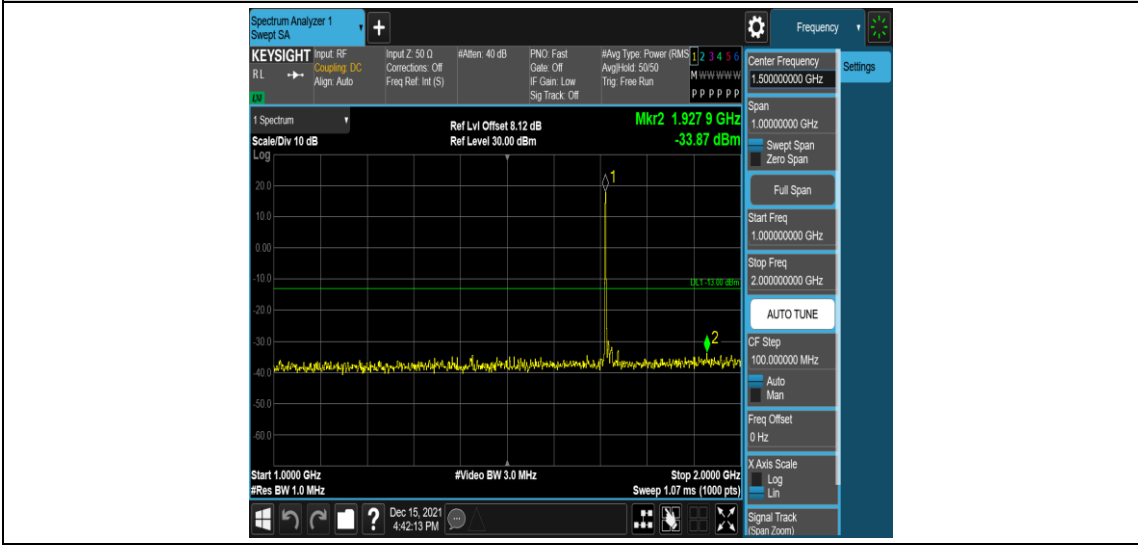

Band4-15MHz-QPSK-20325-1RB#0-Range3:30~1000MHz

Band4-15MHz-QPSK-20325-1RB#0-Range4:1000~2000MHz

Band4-15MHz-QPSK-20325-1RB#0-Range5:2000~20000MHz

Band4-15MHz-16QAM-20025-1RB#0-Range1:0.009~0.15MHz

Band4-15MHz-16QAM-20025-1RB#0-Range2:0.15~30MHz

Band4-15MHz-16QAM-20025-1RB#0-Range3:30~1000MHz

Band4-15MHz-16QAM-20025-1RB#0-Range4:1000~2000MHz

Band4-15MHz-16QAM-20025-1RB#0-Range5:2000~20000MHz

Band4-15MHz-16QAM-20175-1RB#0-Range1:0.009~0.15MHz

Band4-15MHz-16QAM-20175-1RB#0-Range2:0.15~30MHz