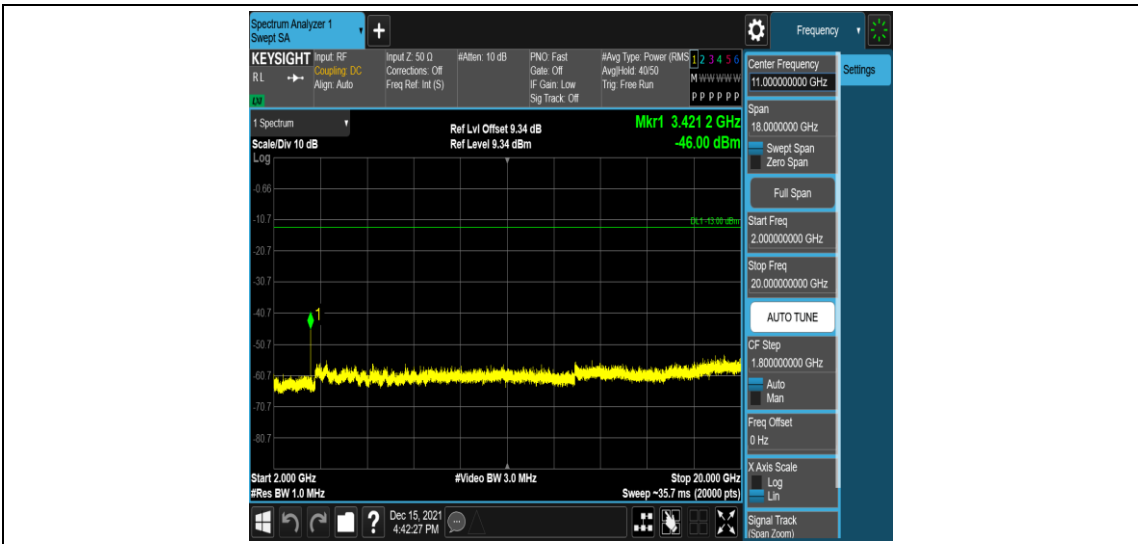

Band4-15MHz-QPSK-20325-1RB#0-Range3:30~1000MHz

Band4-15MHz-QPSK-20325-1RB#0-Range4:1000~2000MHz

Band4-15MHz-QPSK-20325-1RB#0-Range5:2000~20000MHz

Band4-15MHz-16QAM-20025-1RB#0-Range1:0.009~0.15MHz

Band4-15MHz-16QAM-20025-1RB#0-Range2:0.15~30MHz

Band4-15MHz-16QAM-20025-1RB#0-Range3:30~1000MHz

Band4-15MHz-16QAM-20025-1RB#0-Range4:1000~2000MHz

Band4-15MHz-16QAM-20025-1RB#0-Range5:2000~20000MHz

Band4-15MHz-16QAM-20175-1RB#0-Range1:0.009~0.15MHz

Band4-15MHz-16QAM-20175-1RB#0-Range2:0.15~30MHz