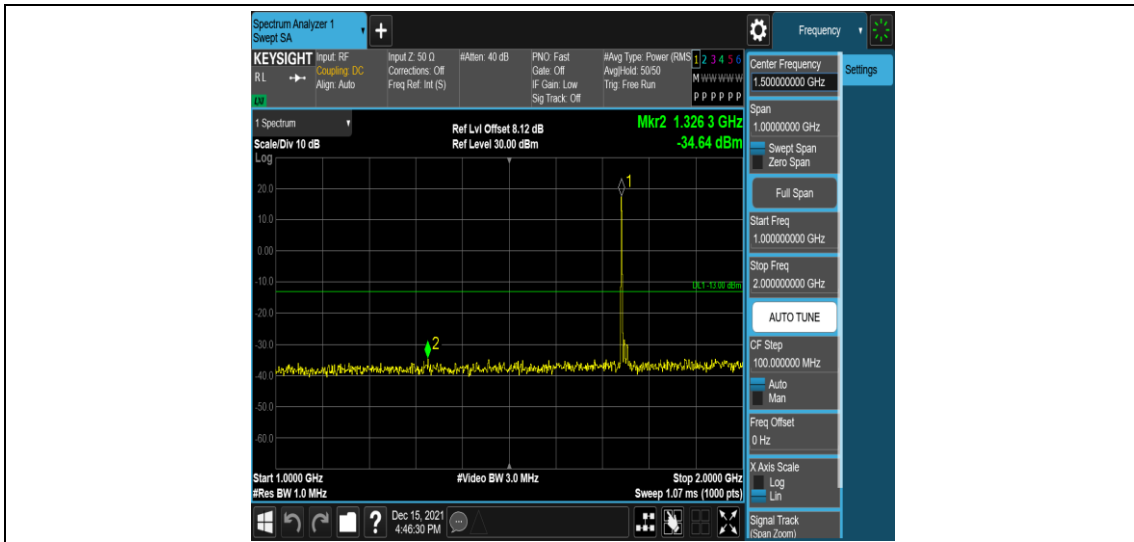

Band4-15MHz-16QAM-20175-1RB#0-Range3:30~1000MHz

Band4-15MHz-16QAM-20175-1RB#0-Range4:1000~2000MHz

Band4-15MHz-16QAM-20175-1RB#0-Range5:2000~20000MHz

Band4-15MHz-16QAM-20325-1RB#0-Range1:0.009~0.15MHz

Band4-15MHz-16QAM-20325-1RB#0-Range2:0.15~30MHz

Band4-15MHz-16QAM-20325-1RB#0-Range3:30~1000MHz

Band4-15MHz-16QAM-20325-1RB#0-Range4: 1000~2000MHz

Band4-15MHz-16QAM-20325-1RB#0-Range5:2000~20000MHz

Band4-20MHz-QPSK-20050-1RB#0-Range1:0.009~0.15MHz

Band4-20MHz-QPSK-20050-1RB#0-Range2:0.15~30MHz