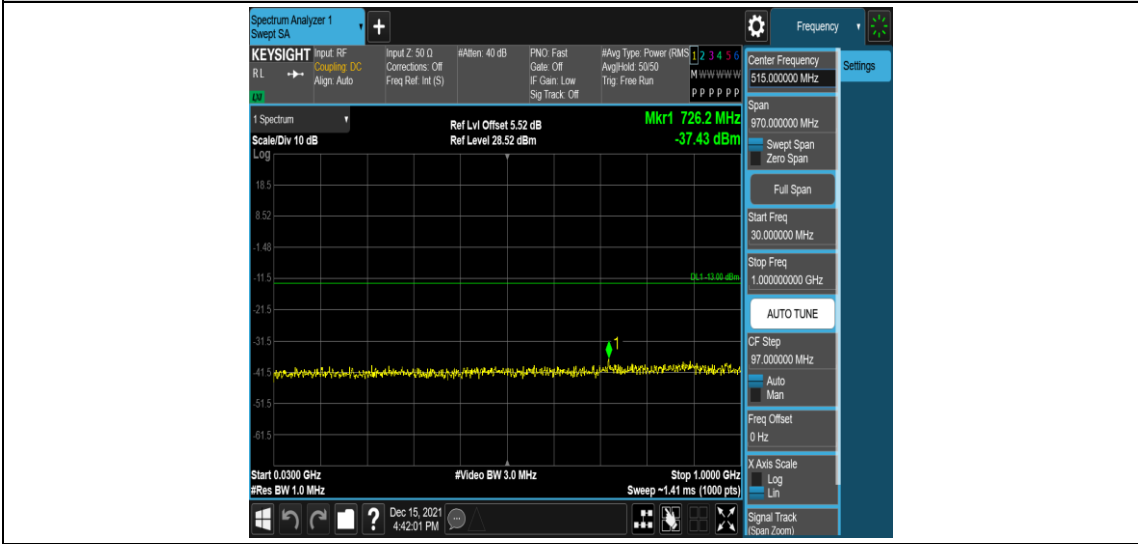

Band4-15MHz-QPSK-20325-1RB#0-Range3:30~1000MHz

Band4-15MHz-QPSK-20325-1RB#0-Range4:1000~2000MHz

Band4-15MHz-QPSK-20325-1RB#0-Range5:2000~20000MHz

Band4-15MHz-16QAM-20025-1RB#0-Range1:0.009~0.15MHz

Band4-15MHz-16QAM-20025-1RB#0-Range2:0.15~30MHz

Band4-15MHz-16QAM-20025-1RB#0-Range3:30~1000MHz

Band4-15MHz-16QAM-20025-1RB#0-Range4:1000~2000MHz

Band4-15MHz-16QAM-20025-1RB#0-Range5:2000~20000MHz

Band4-15MHz-16QAM-20175-1RB#0-Range1:0.009~0.15MHz

Band4-15MHz-16QAM-20175-1RB#0-Range2:0.15~30MHz