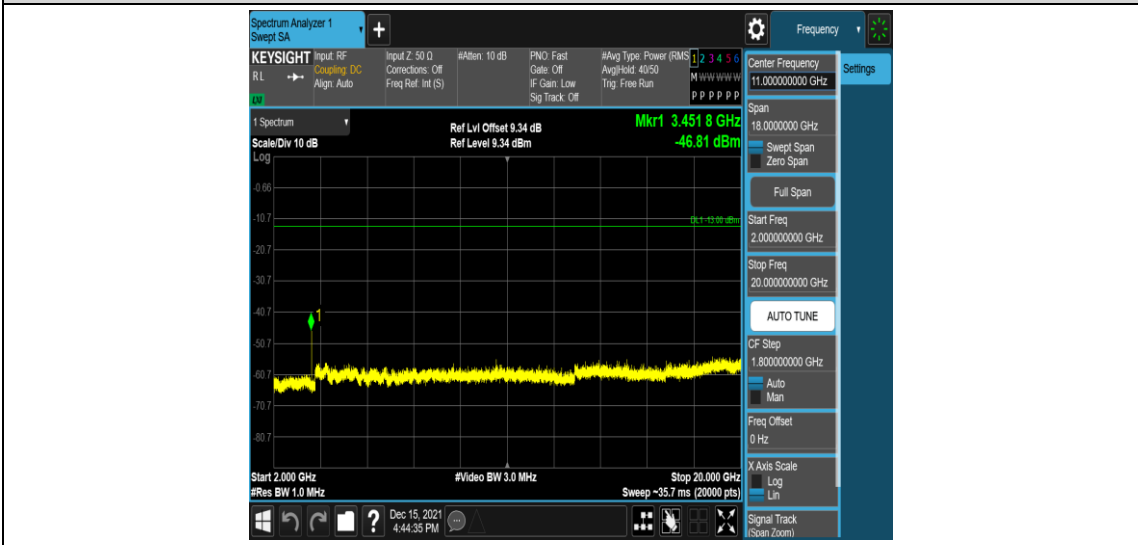

Band4-15MHz-16QAM-20025-1RB#0-Range3:30~1000MHz

Band4-15MHz-16QAM-20025-1RB#0-Range4:1000~2000MHz

Band4-15MHz-16QAM-20025-1RB#0-Range5:2000~20000MHz

Band4-15MHz-16QAM-20175-1RB#0-Range1:0.009~0.15MHz

Band4-15MHz-16QAM-20175-1RB#0-Range2:0.15~30MHz

Band4-15MHz-16QAM-20175-1RB#0-Range3:30~1000MHz

Band4-15MHz-16QAM-20175-1RB#0-Range4:1000~2000MHz

Band4-15MHz-16QAM-20175-1RB#0-Range5:2000~20000MHz

Band4-15MHz-16QAM-20325-1RB#0-Range1:0.009~0.15MHz

Band4-15MHz-16QAM-20325-1RB#0-Range2:0.15~30MHz