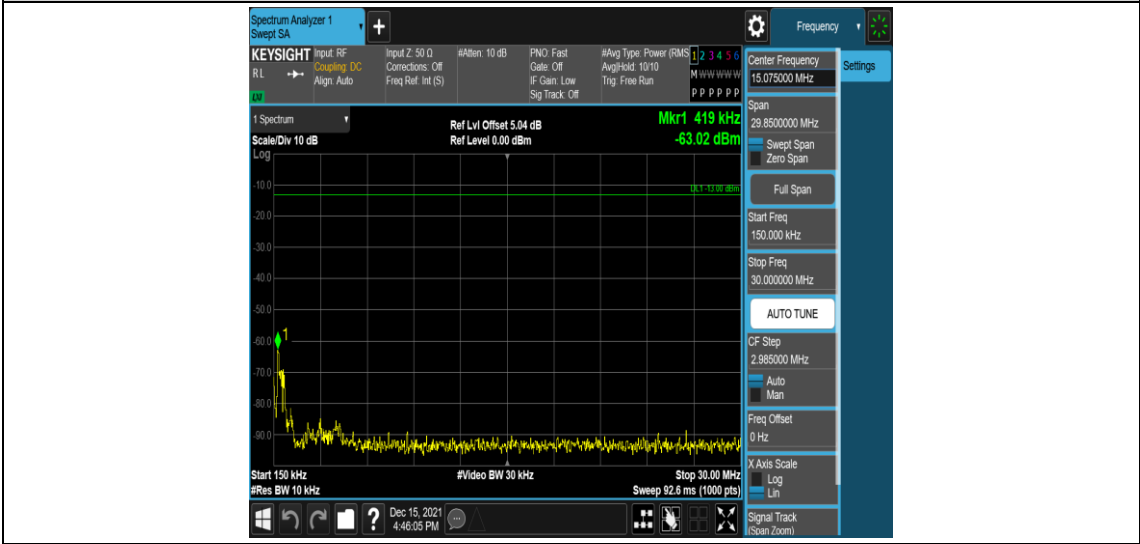

Band4-15MHz-16QAM-20025-1RB#0-Range3:30~1000MHz

Band4-15MHz-16QAM-20025-1RB#0-Range4:1000~2000MHz

Band4-15MHz-16QAM-20025-1RB#0-Range5:2000~20000MHz

Band4-15MHz-16QAM-20175-1RB#0-Range1:0.009~0.15MHz

Band4-15MHz-16QAM-20175-1RB#0-Range2:0.15~30MHz

Band4-15MHz-16QAM-20175-1RB#0-Range3:30~1000MHz

Band4-15MHz-16QAM-20175-1RB#0-Range4:1000~2000MHz

Band4-15MHz-16QAM-20175-1RB#0-Range5:2000~20000MHz

Band4-15MHz-16QAM-20325-1RB#0-Range1:0.009~0.15MHz

Band4-15MHz-16QAM-20325-1RB#0-Range2:0.15~30MHz

Band4-15MHz-16QAM-20325-1RB#0-Range3:30~1000MHz

Band4-15MHz-16QAM-20325-1RB#0-Range4: 1000~2000MHz

Band4-15MHz-16QAM-20325-1RB#0-Range5:2000~20000MHz

Band4-20MHz-QPSK-20050-1RB#0-Range1:0.009~0.15MHz

Band4-20MHz-QPSK-20050-1RB#0-Range2:0.15~30MHz