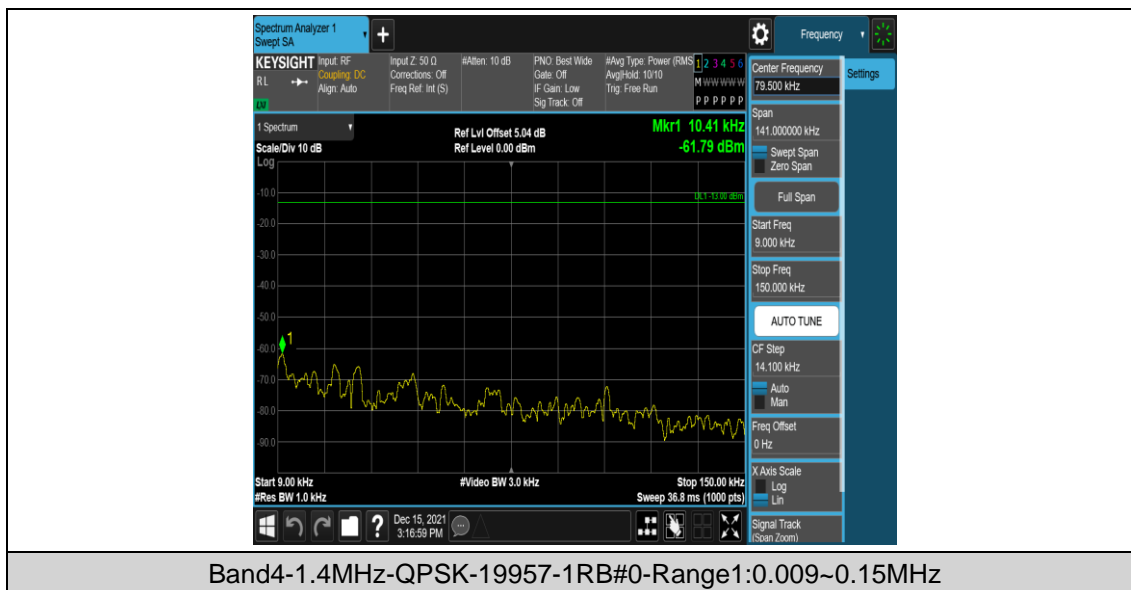

Band4	20MHz	QPSK	20300	1RB#0	Range2:0.15~30MHz	PASS
Band4	20MHz	QPSK	20300	1RB#0	Range3:30~1000MHz	PASS
Band4	20MHz	QPSK	20300	1RB#0	Range4:1000~2000MHz	PASS
Band4	20MHz	QPSK	20300	1RB#0	Range5:2000~20000MHz	PASS
Band4	20MHz	16QAM	20050	1RB#0	Range1:0.009~0.15MHz	PASS
Band4	20MHz	16QAM	20050	1RB#0	Range2:0.15~30MHz	PASS
Band4	20MHz	16QAM	20050	1RB#0	Range3:30~1000MHz	PASS
Band4	20MHz	16QAM	20050	1RB#0	Range4:1000~2000MHz	PASS
Band4	20MHz	16QAM	20050	1RB#0	Range5:2000~20000MHz	PASS
Band4	20MHz	16QAM	20175	1RB#0	Range1:0.009~0.15MHz	PASS
Band4	20MHz	16QAM	20175	1RB#0	Range2:0.15~30MHz	PASS
Band4	20MHz	16QAM	20175	1RB#0	Range3:30~1000MHz	PASS
Band4	20MHz	16QAM	20175	1RB#0	Range4:1000~2000MHz	PASS
Band4	20MHz	16QAM	20175	1RB#0	Range5:2000~20000MHz	PASS
Band4	20MHz	16QAM	20300	1RB#0	Range1:0.009~0.15MHz	PASS
Band4	20MHz	16QAM	20300	1RB#0	Range2:0.15~30MHz	PASS
Band4	20MHz	16QAM	20300	1RB#0	Range3:30~1000MHz	PASS
Band4	20MHz	16QAM	20300	1RB#0	Range4:1000~2000MHz	PASS
Band4	20MHz	16QAM	20300	1RB#0	Range5:2000~20000MHz	PASS

Test Graphs

Band4-1.4MHz-QPSK-19957-1RB#0-Range1:0.009~0.15MHz