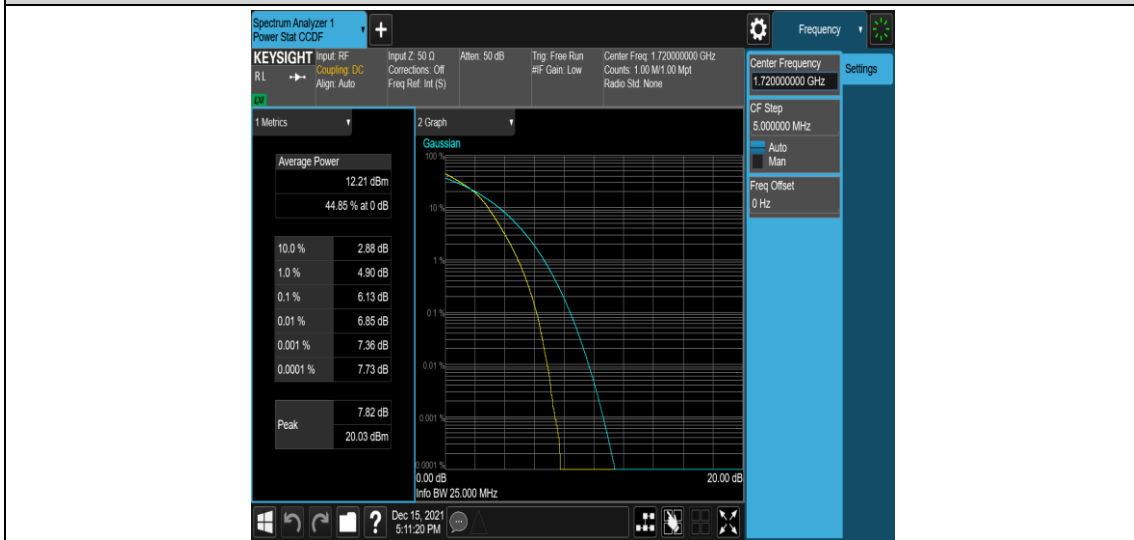

Band4-20MHz-16QAM-20050-100RB#0