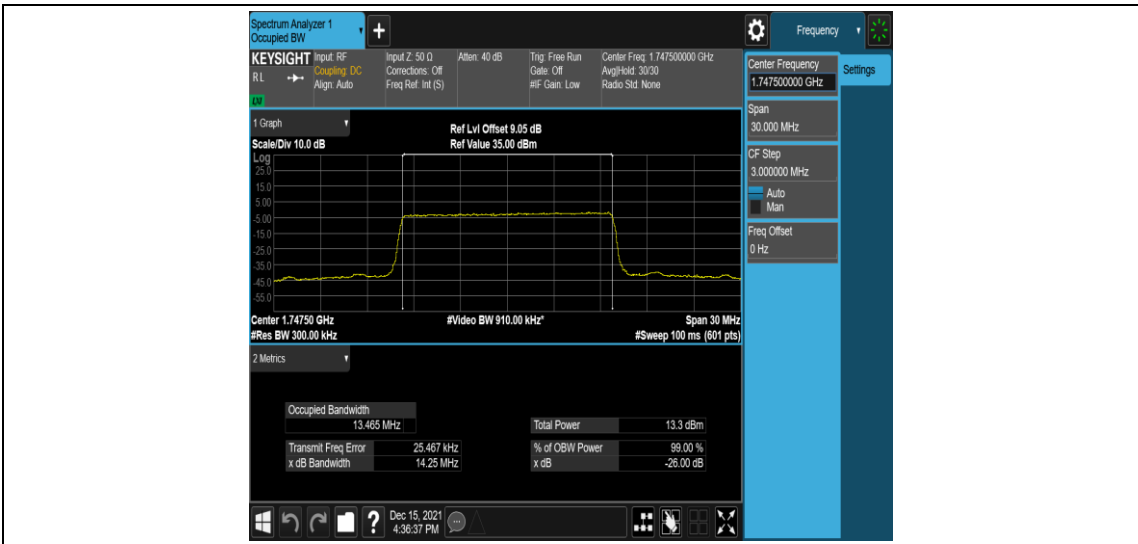

Band4-10MHz-16QAM-20350-50RB#0

Band4-15MHz-QPSK-20025-75RB#0

Band4-15MHz-QPSK-20175-75RB#0

Band4-15MHz-QPSK-20325-75RB#0

Band4-15MHz-16QAM-20025-75RB#0

Band4-15MHz-16QAM-20175-75RB#0

Band4-15MHz-16QAM-20325-75RB#0