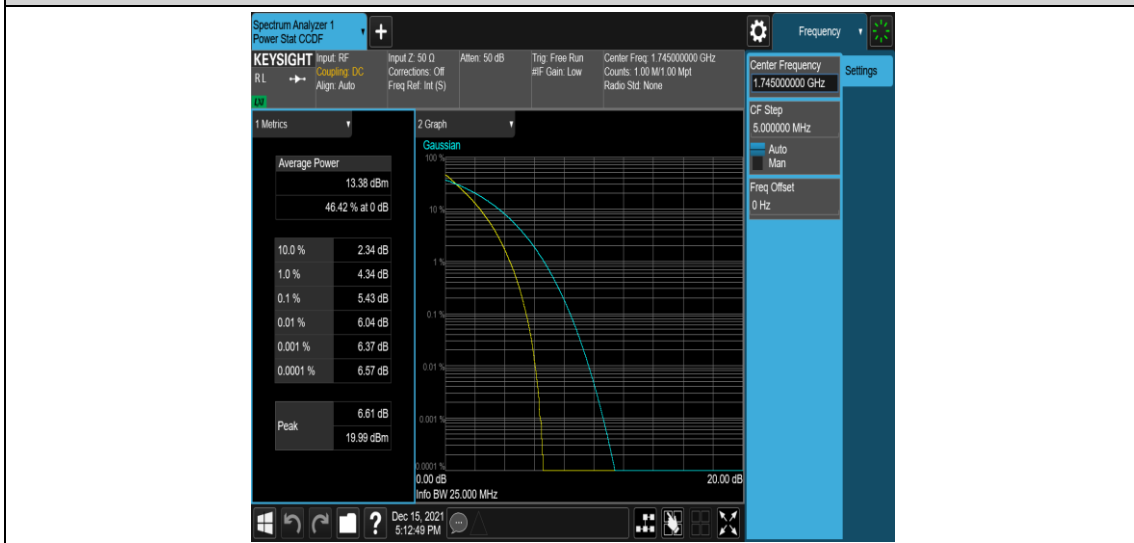

Band4-20MHz-QPSK-20300-100RB#0