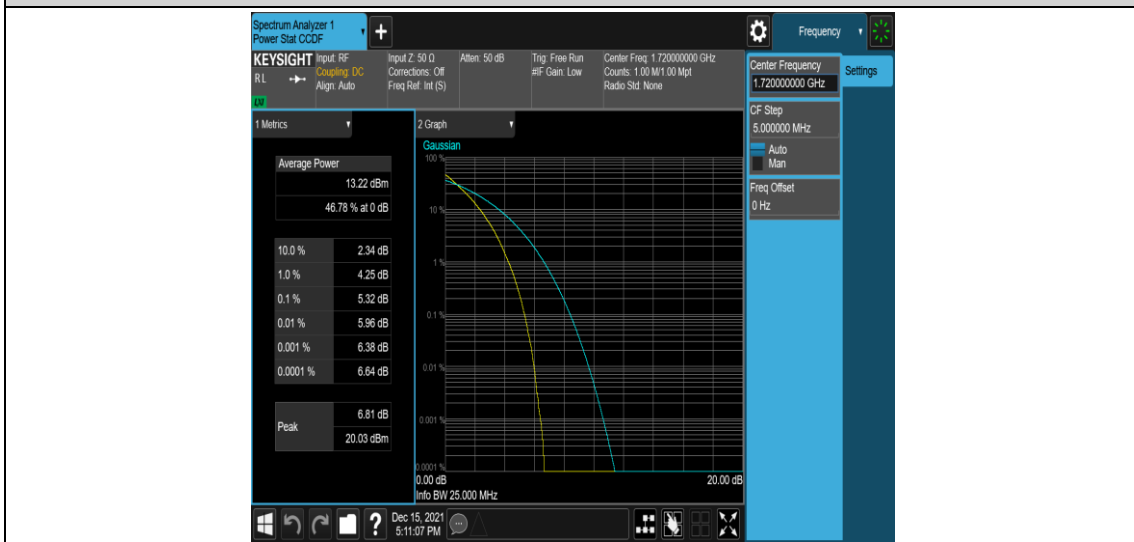

Band4-15MHz-16QAM-20175-75RB#0

Band4-15MHz-16QAM-20325-1RB#0

Band4-15MHz-16QAM-20325-75RB#0

Band4-20MHz-QPSK-20050-1RB#0

Band4-20MHz-QPSK-20050-100RB#0

Band4-20MHz-QPSK-20175-1RB#0

Band4-20MHz-QPSK-20175-100RB#0