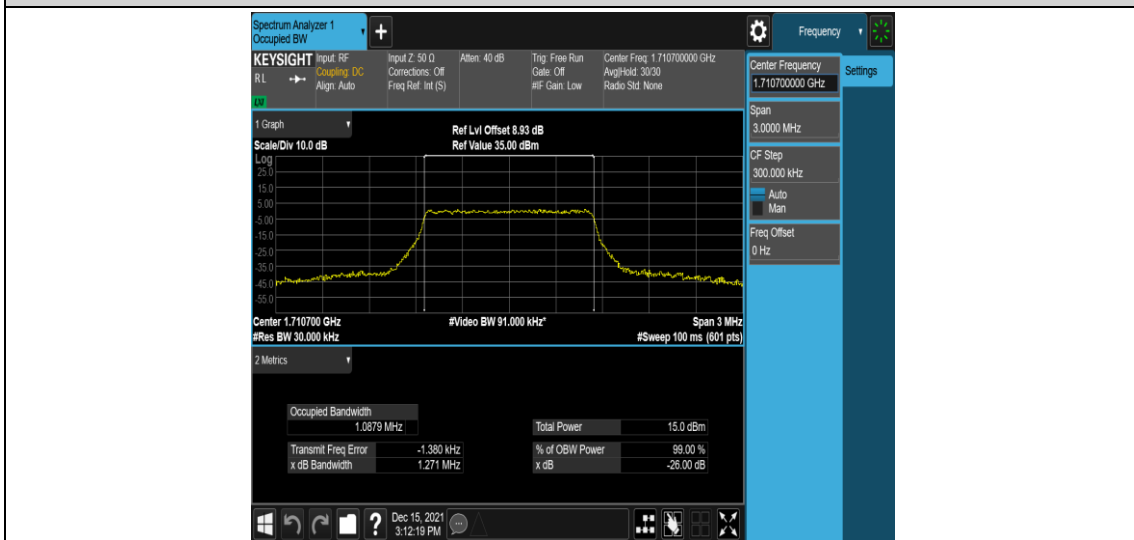

Band4-1.4MHz-QPSK-20393-6RB#0