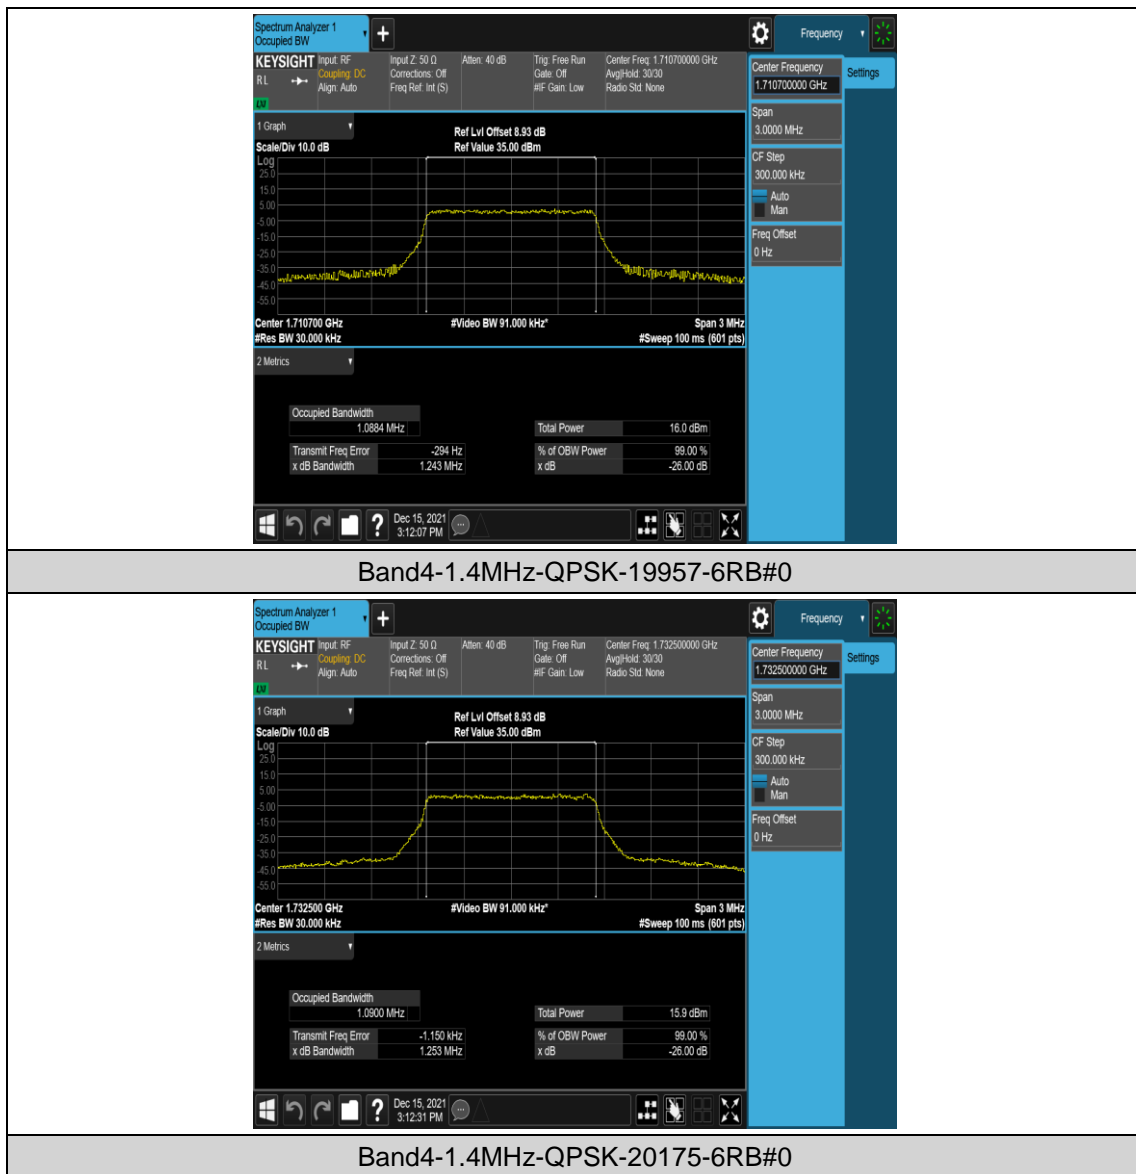

Band4	20MHz	16QAM	20175	100RB#0	17.955	18.95	PASS
Band4	20MHz	16QAM	20300	100RB#0	17.949	18.96	PASS

Test Graphs