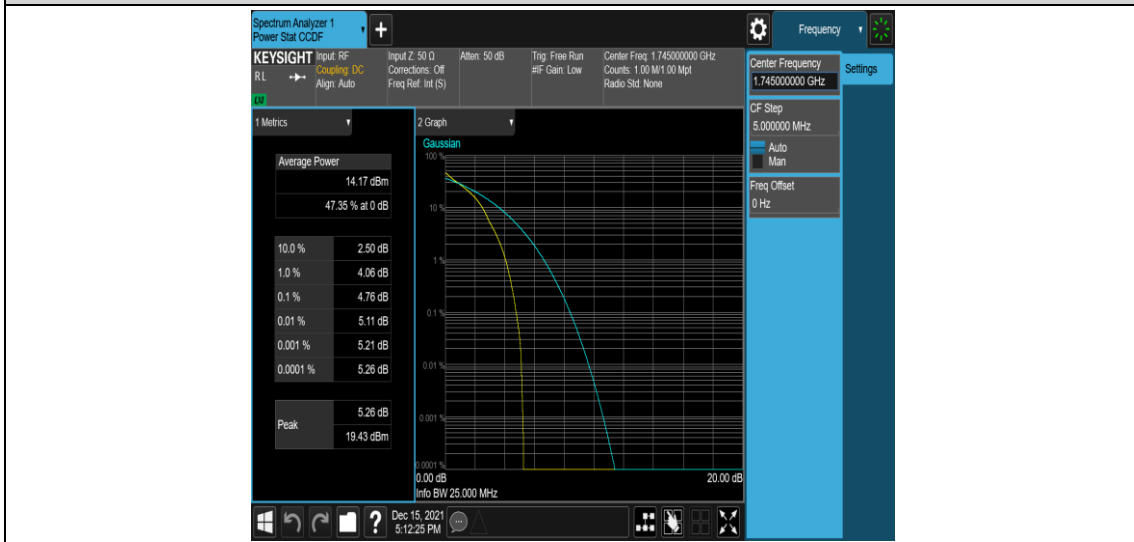

Band4-15MHz-16QAM-20175-75RB#0

Band4-15MHz-16QAM-20325-1RB#0

Band4-15MHz-16QAM-20325-75RB#0

Band4-20MHz-QPSK-20050-1RB#0

Band4-20MHz-QPSK-20050-100RB#0

Band4-20MHz-QPSK-20175-1RB#0

Band4-20MHz-QPSK-20175-100RB#0