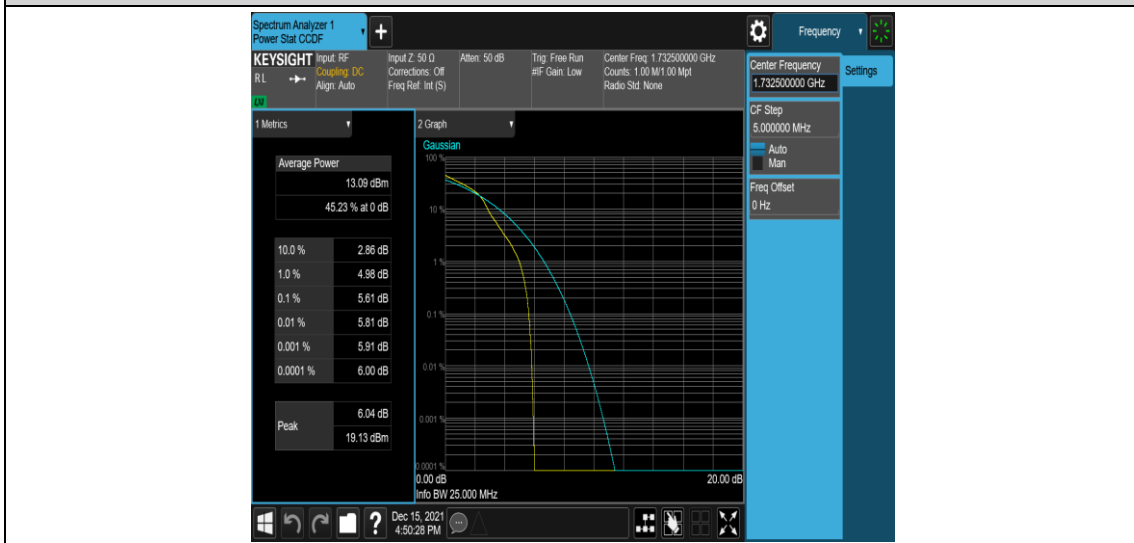

Band4-15MHz-16QAM-20175-1RB#0