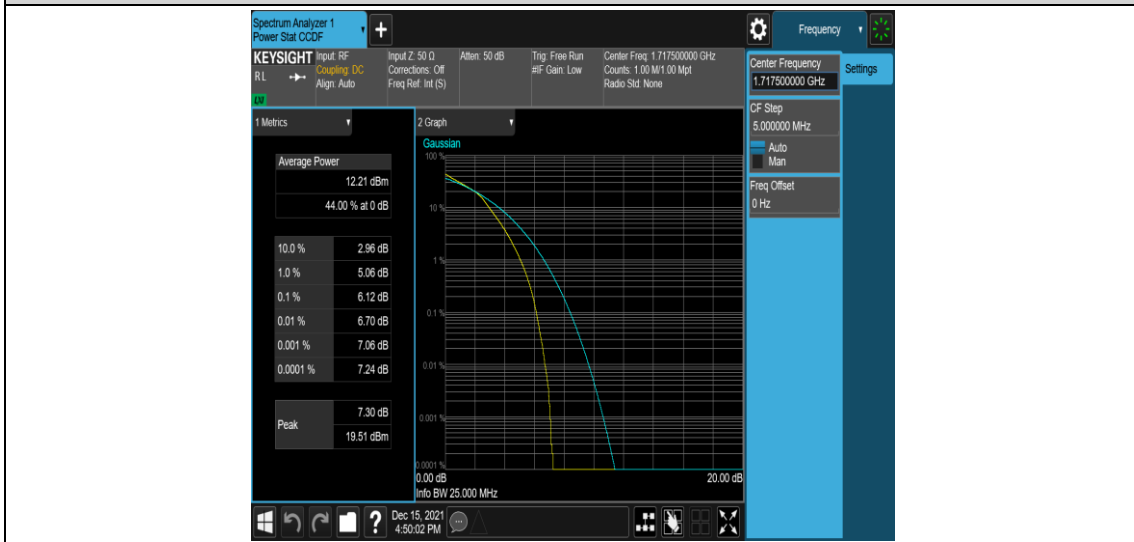

Band4-15MHz-16QAM-20025-75RB#0