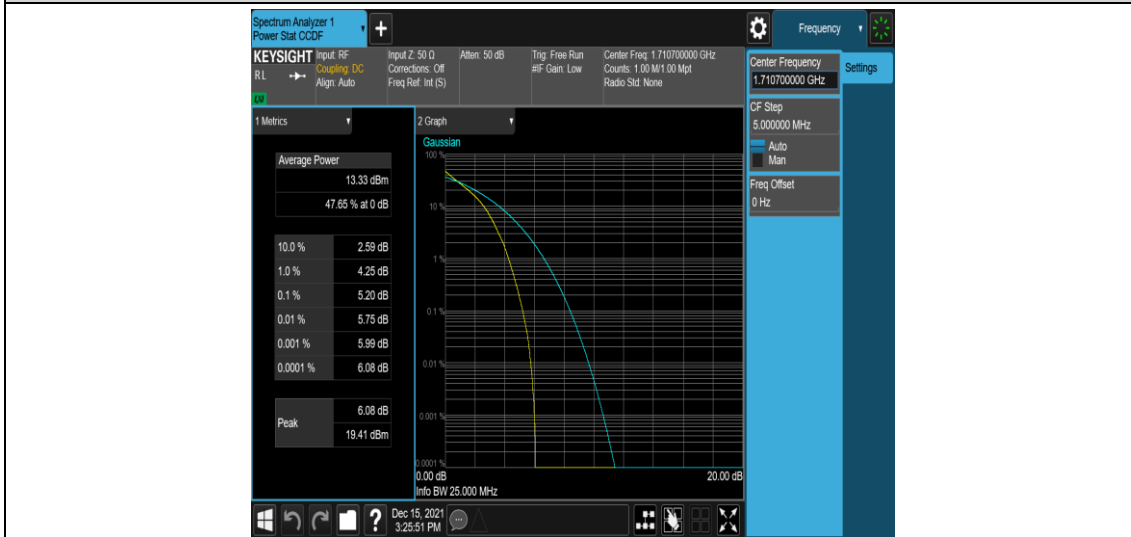

Band4-1.4MHz-QPSK-19957-6RB#0