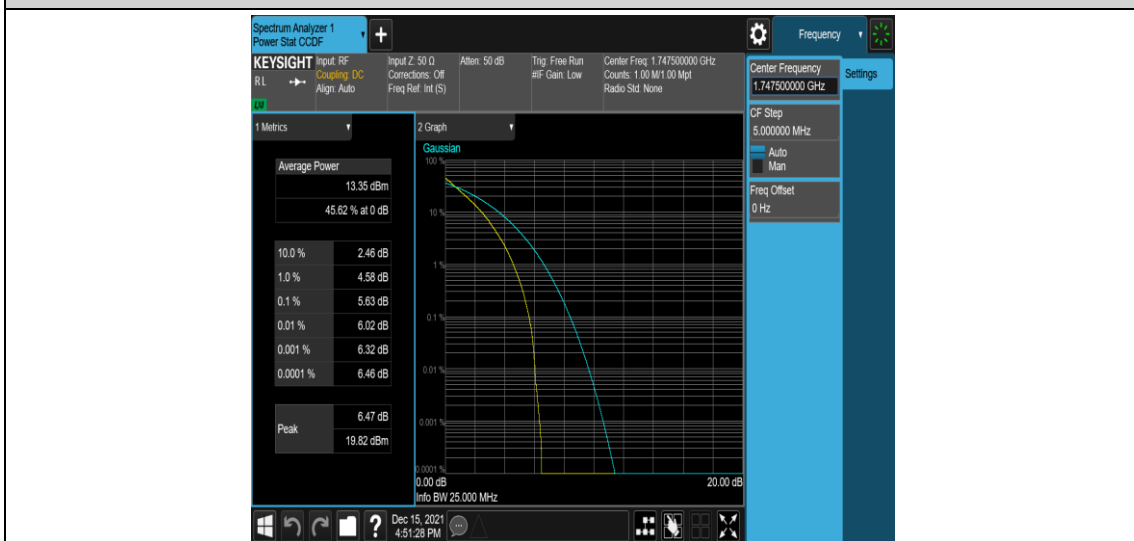

Band4-10MHz-16QAM-20350-50RB#0

Band4-15MHz-QPSK-20025-1RB#0

Band4-15MHz-QPSK-20025-75RB#0

Band4-15MHz-QPSK-20175-1RB#0

Band4-15MHz-QPSK-20175-75RB#0

Band4-15MHz-QPSK-20325-1RB#0

Band4-15MHz-QPSK-20325-75RB#0