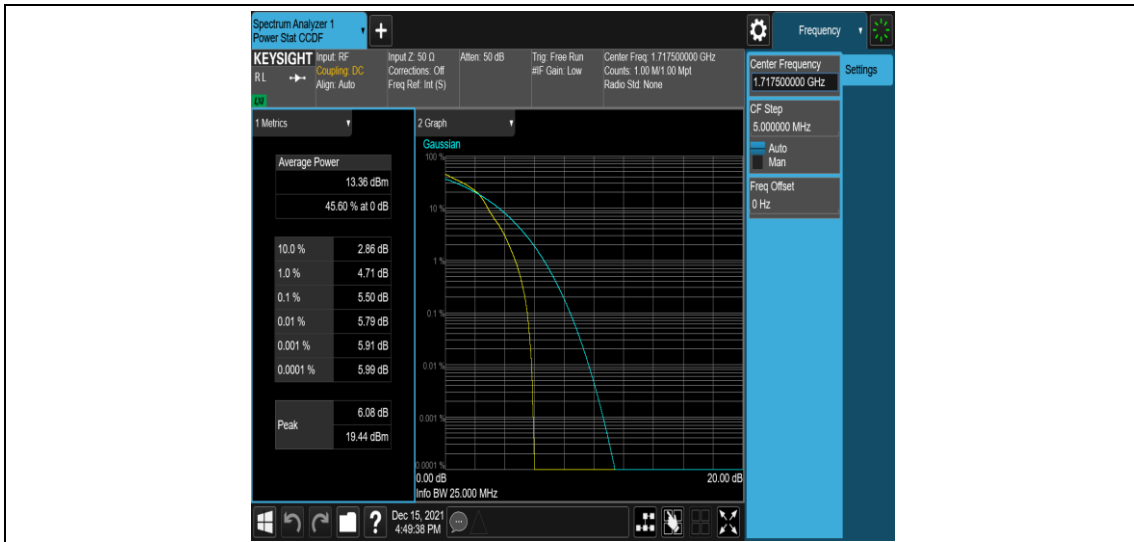

Band4-10MHz-16QAM-20350-50RB#0

Band4-15MHz-QPSK-20025-1RB#0

Band4-15MHz-QPSK-20025-75RB#0

Band4-15MHz-QPSK-20175-1RB#0

Band4-15MHz-QPSK-20175-75RB#0

Band4-15MHz-QPSK-20325-1RB#0

Band4-15MHz-QPSK-20325-75RB#0