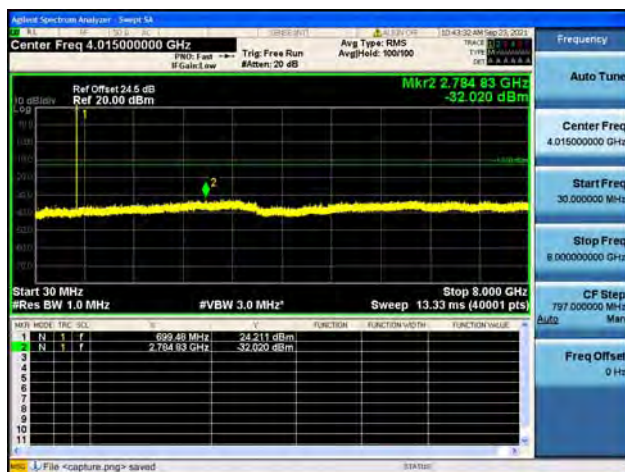

Band12 / 1.4MHz / Mid CH / 64QAM

Band12 / 1.4MHz / High CH / QPSK

Band12 / 1.4MHz / High CH / 16QAM

Band12 / 1.4MHz / High CH / 64QAM

Band12 / 3MHz / Low CH / QPSK

Band12 / 3MHz / Low CH / 16QAM

Band12 / 3MHz / Low CH / 64QAM