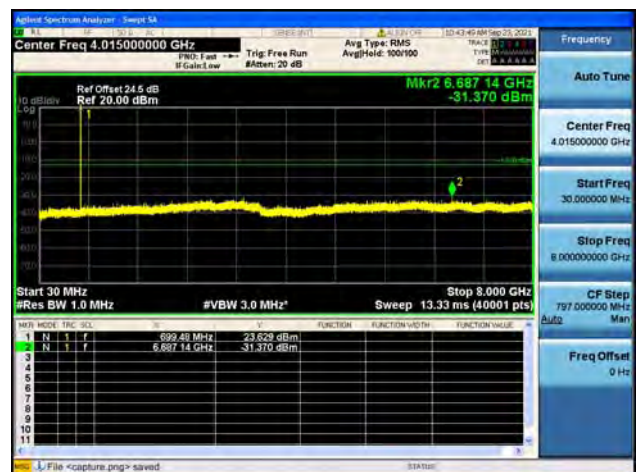

Band12 / 1.4MHz / Mid CH / 64QAM

Band12 / 1.4MHz / High CH / QPSK

Band12 / 1.4MHz / High CH / 16QAM

Band12 / 1.4MHz / High CH / 64QAM

Band12 / 3MHz / Low CH / QPSK

Band12 / 3MHz / Low CH / 16QAM

Band12 / 3MHz / Low CH / 64QAM