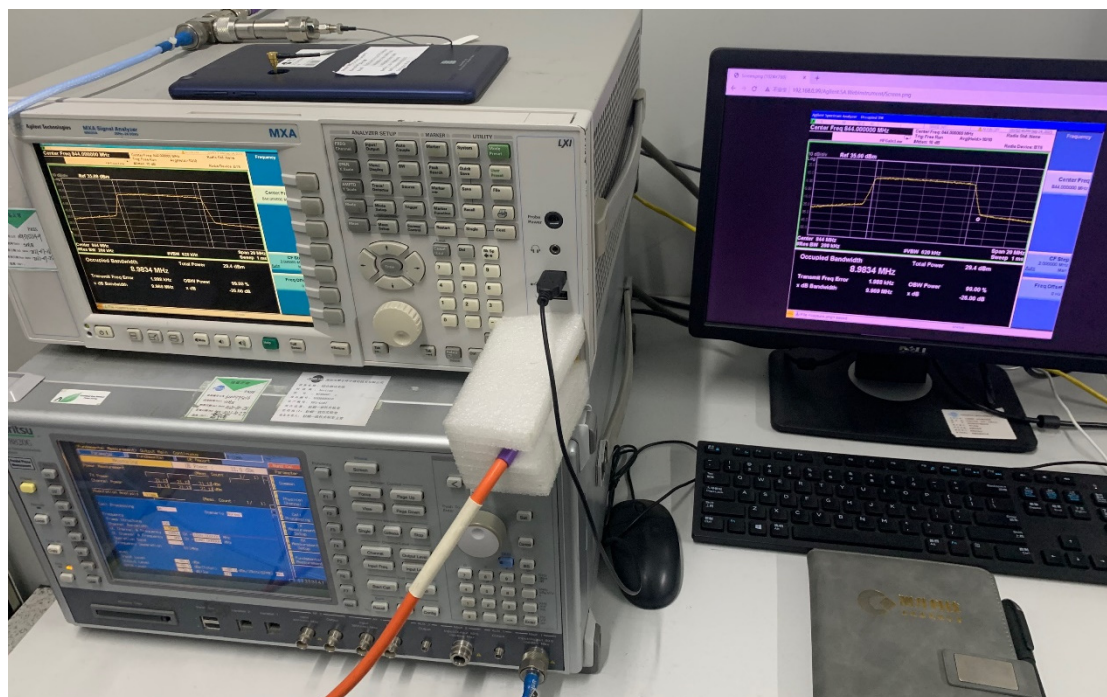

FCC ID: YHLBLUE8LP71

Test Setup Photos

1. RF measurement setup

(GSM&WCDMA<E)

2. Radiated Spurious Emission(30MHz-1GHz)

3. Radiated Spurious Emission(above 1GHz)