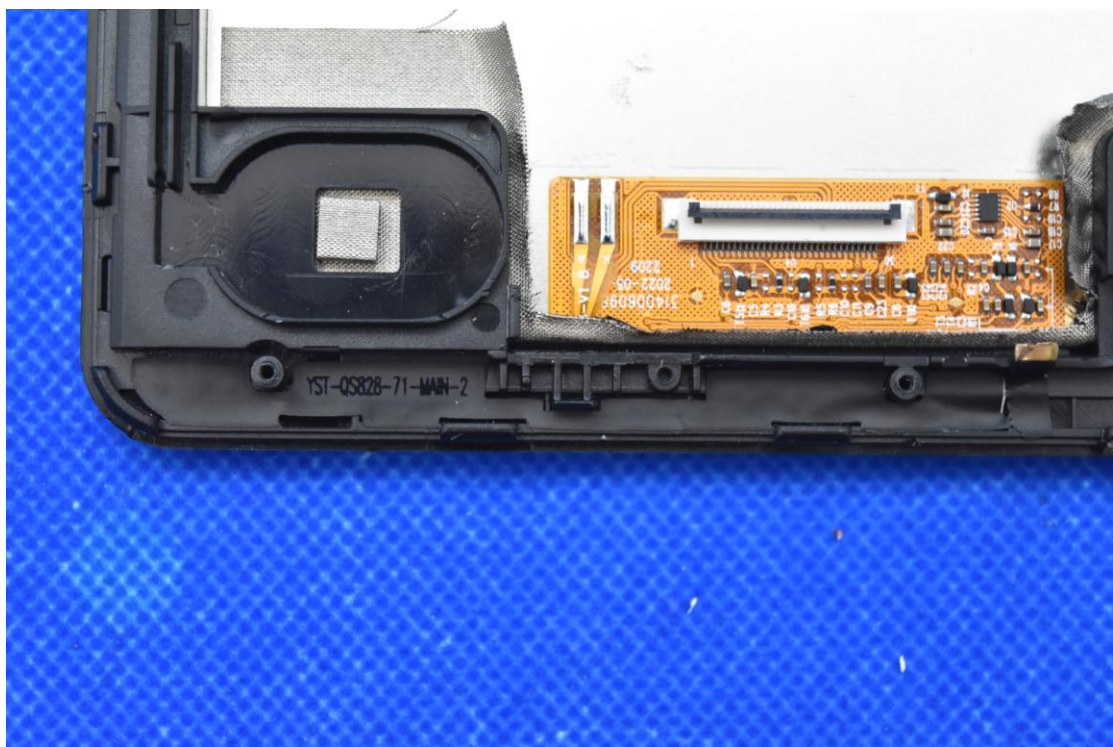

FCC ID: YHLBLUE8LP71

Internal Photos

1. EUT uncover view

2. Antenna view