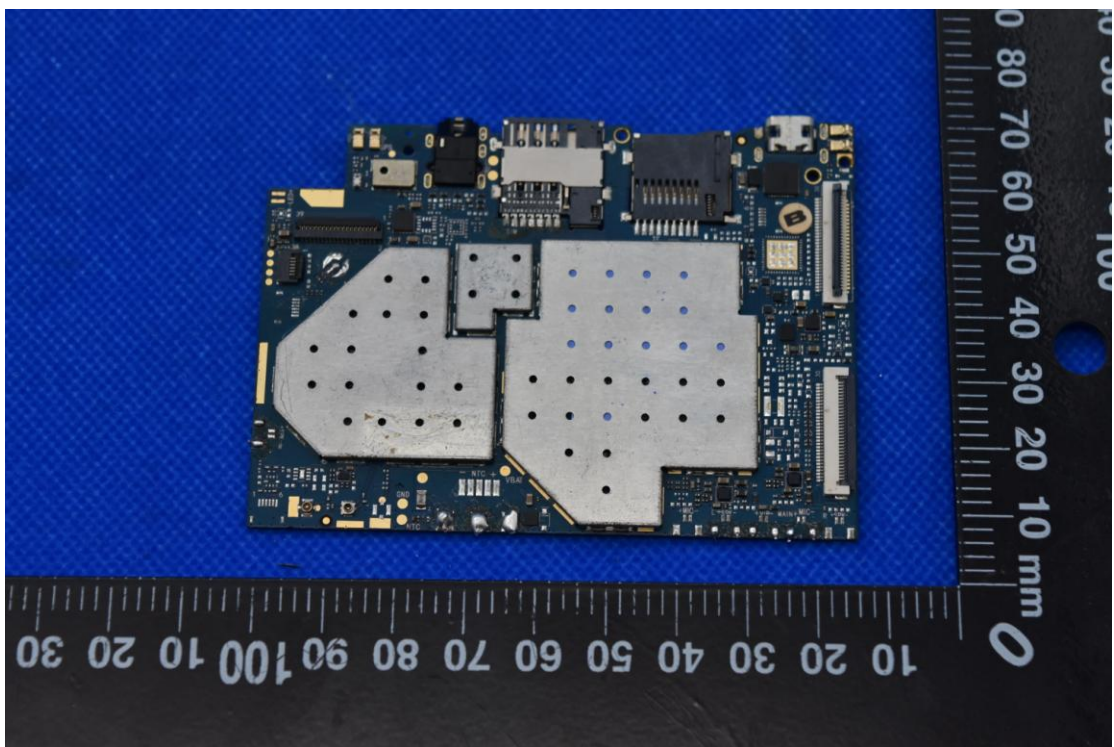

FCC ID: YHLBLUE8LP71

Internal Photos

1. EUT uncover view

2. Antenna view