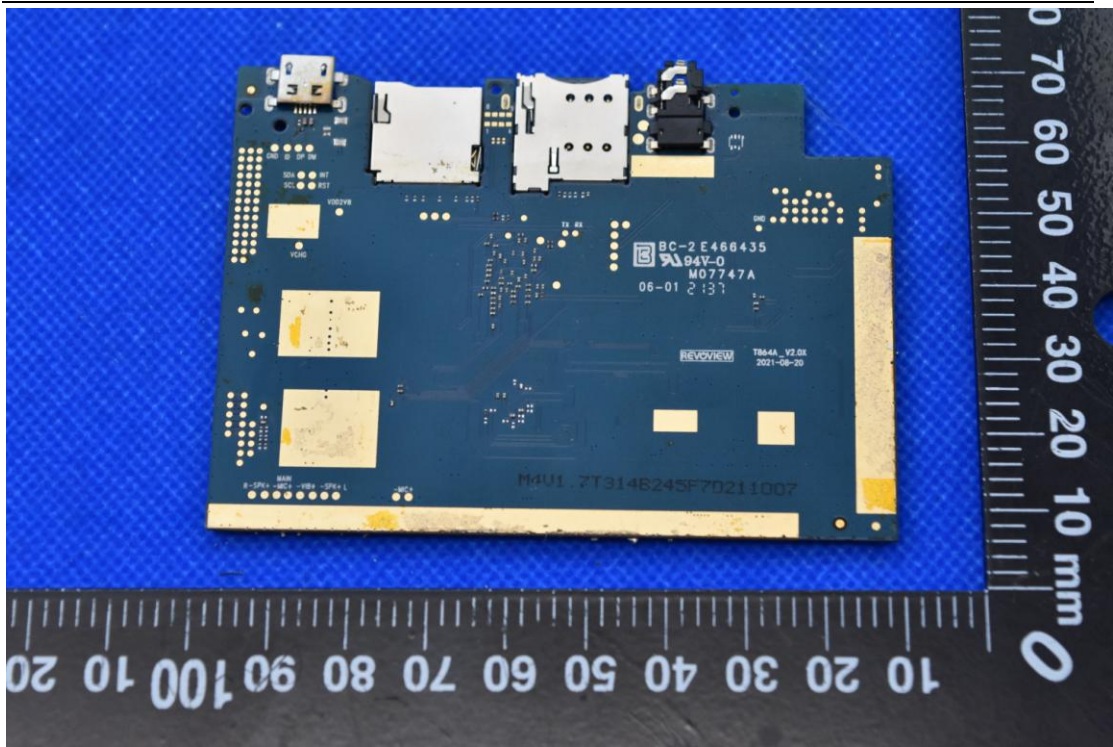

FCC ID: YHLBLUE8LP71

Internal Photos

1. EUT uncover view

2. Antenna view