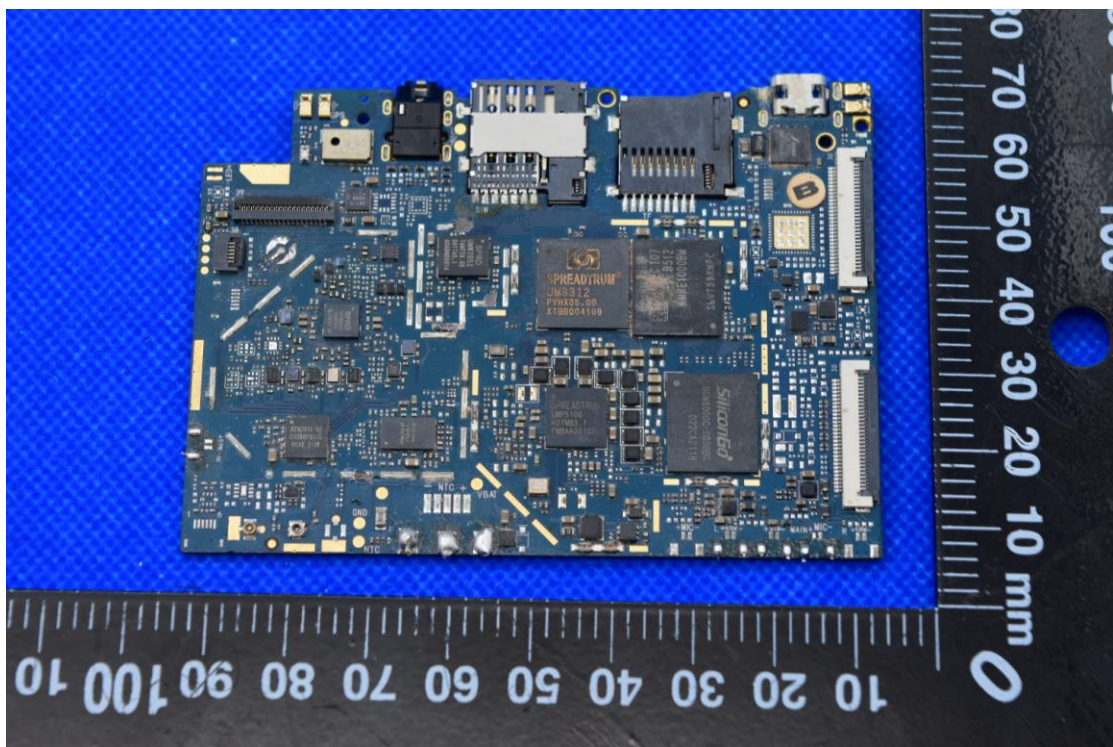

FCC ID: YHLBLUE8LP71

Internal Photos

1. EUT uncover view

2. Antenna view