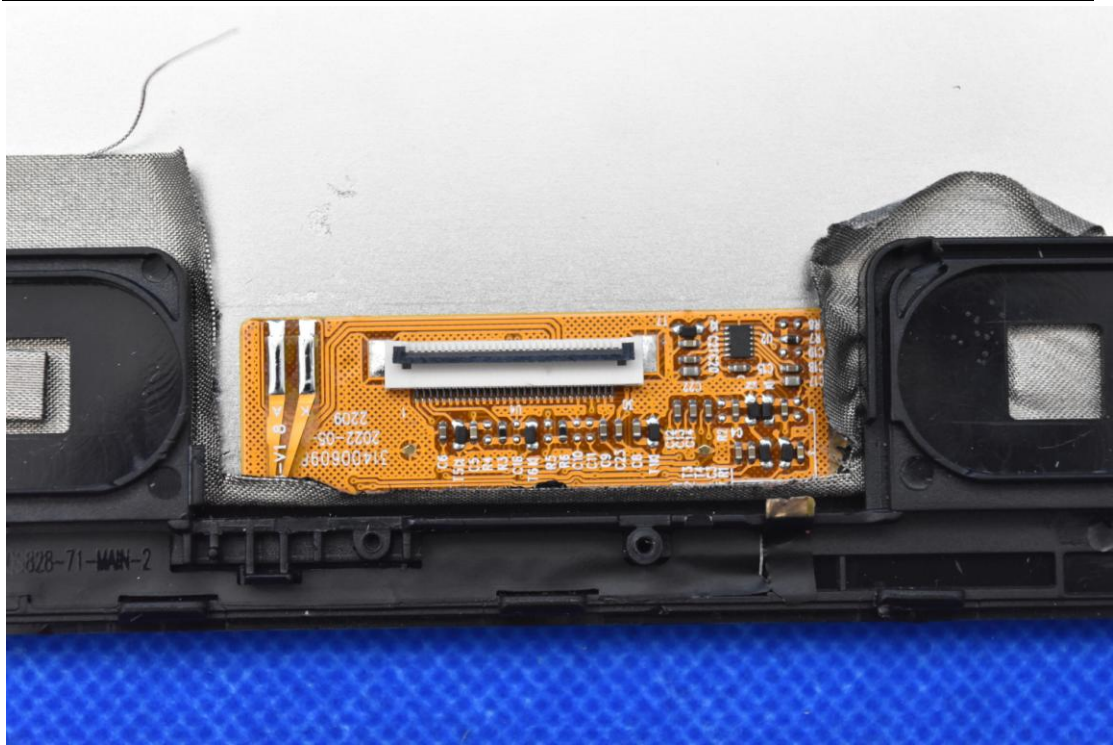

FCC ID: YHLBLUE8LP71

Internal Photos

1. EUT uncover view

2. Antenna view