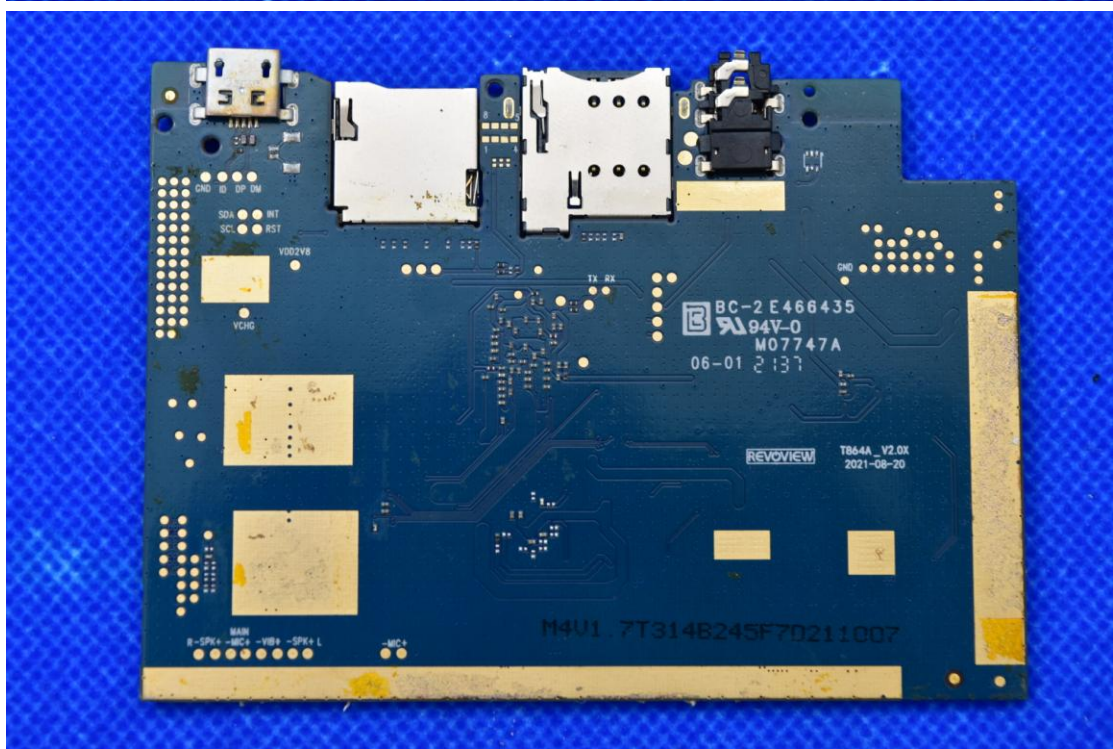

FCC ID: YHLBLUE8LP71

Internal Photos

1. EUT uncover view

2. Antenna view