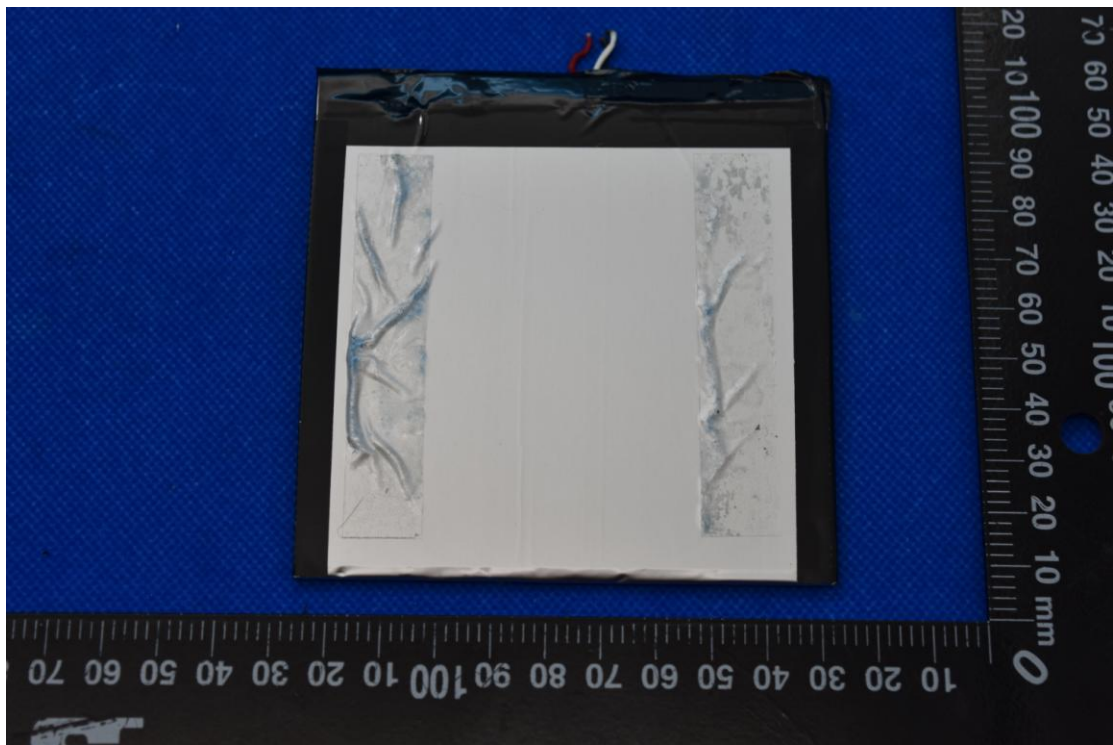

FCC ID: YHLBLUE8LP71

Internal Photos

1. EUT uncover view

2. Antenna view