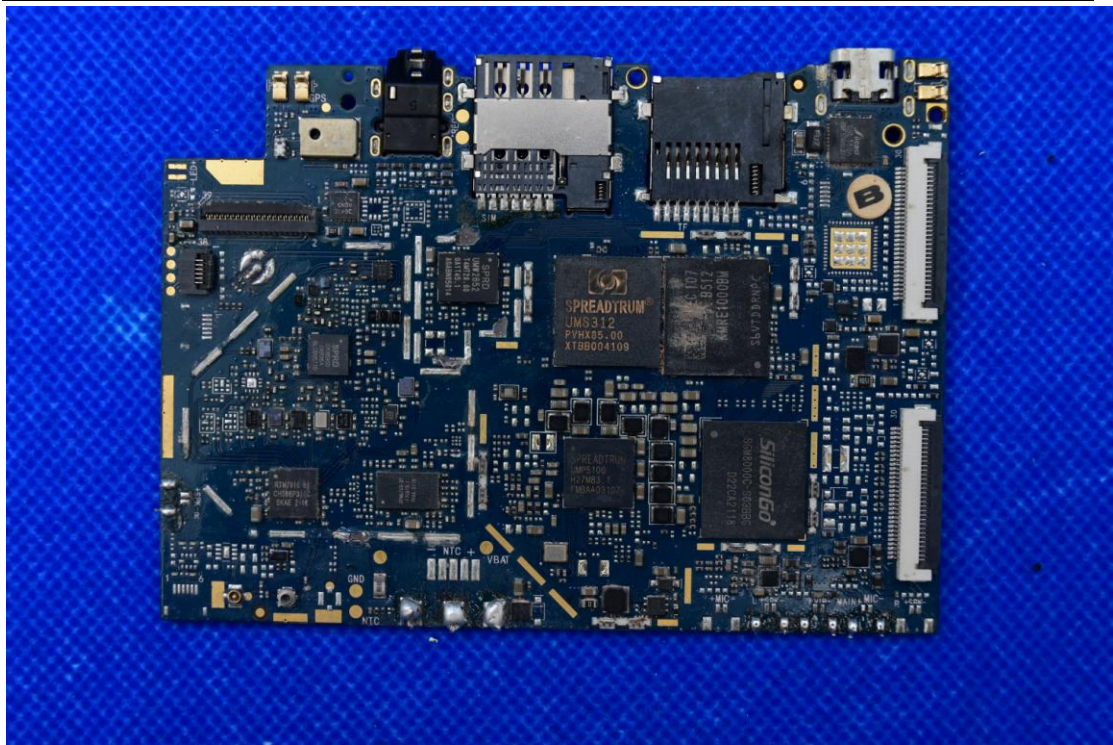

FCC ID: YHLBLUE8LP71

Internal Photos

1. EUT uncover view

2. Antenna view