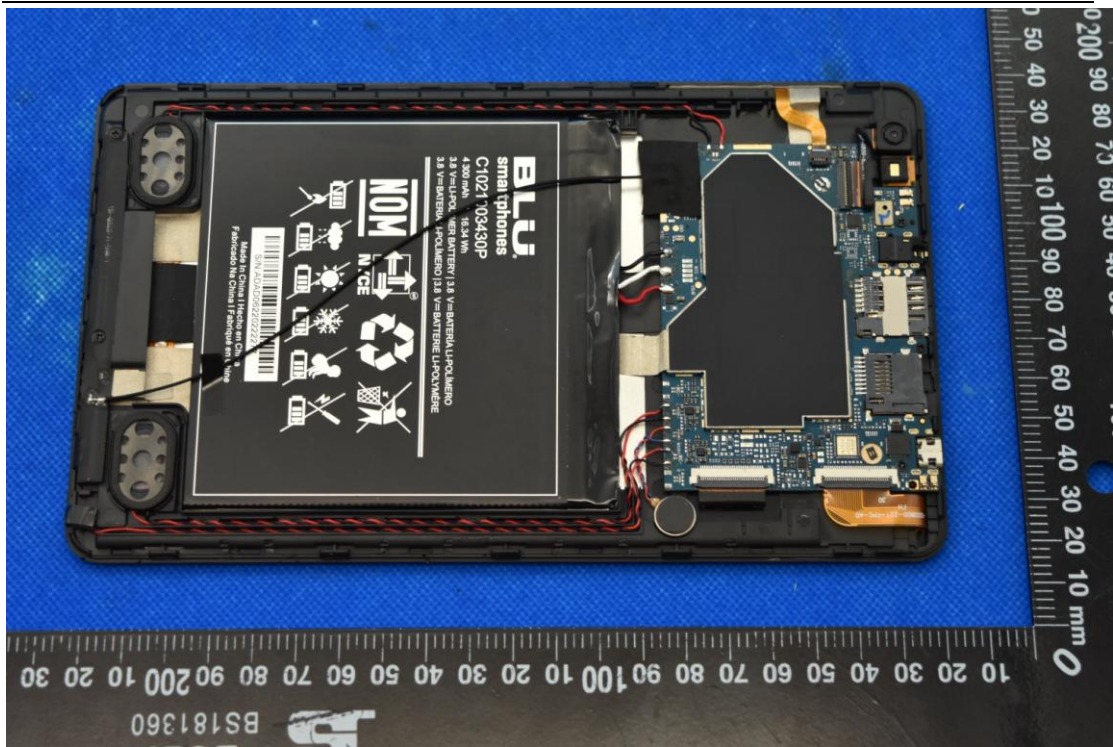

FCC ID: YHLBLUE8LP71

Internal Photos

1. EUT uncover view

2. Antenna view