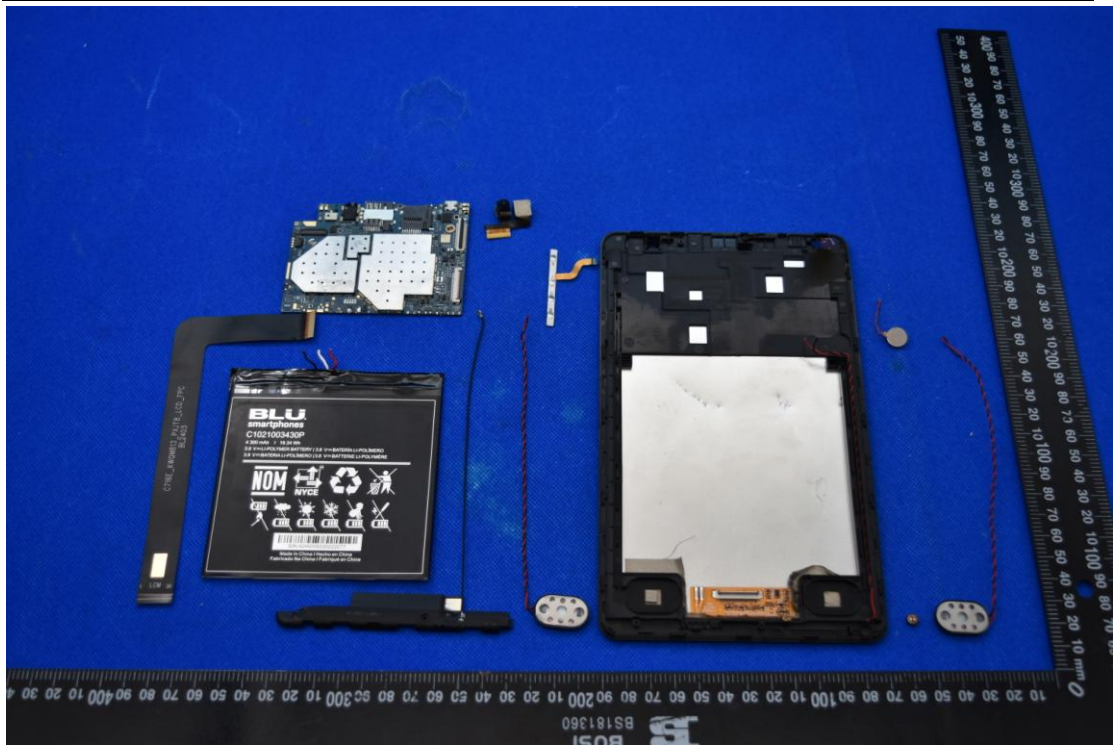

FCC ID: YHLBLUE8LP71

Internal Photos

1. EUT uncover view

2. Antenna view