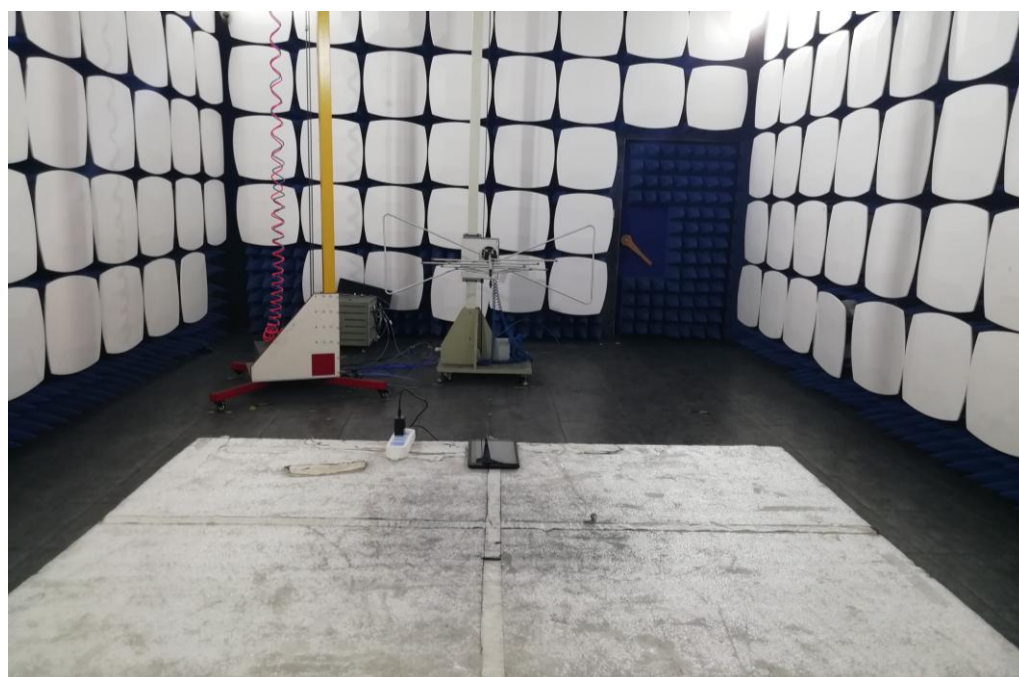

FCC ID: YHLBLUE8L71

Test Setup Photos

1. RF measurement setup

(GSM&WCDMA<E)

2. Radiated Spurious Emission(30MHz-1GHz)

3. Radiated Spurious Emission(above 1GHz)