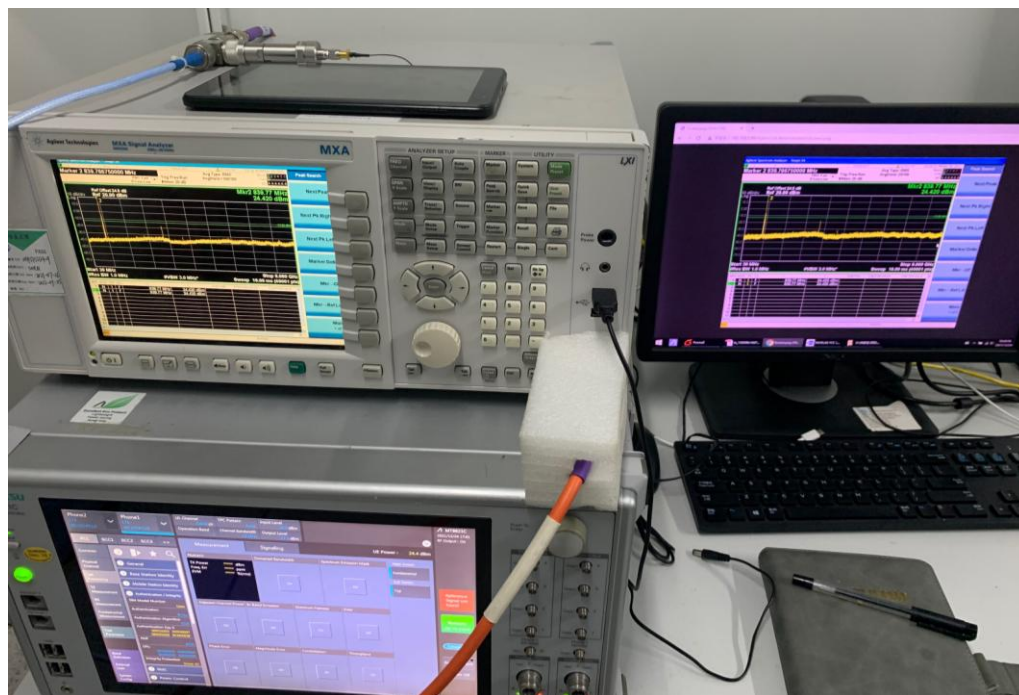

FCC ID: YHLBLUE8L71

Test Setup Photos

1. RF measurement setup

(GSM&WCDMA<E)

2. Radiated Spurious Emission(30MHz-1GHz)

3. Radiated Spurious Emission(above 1GHz)