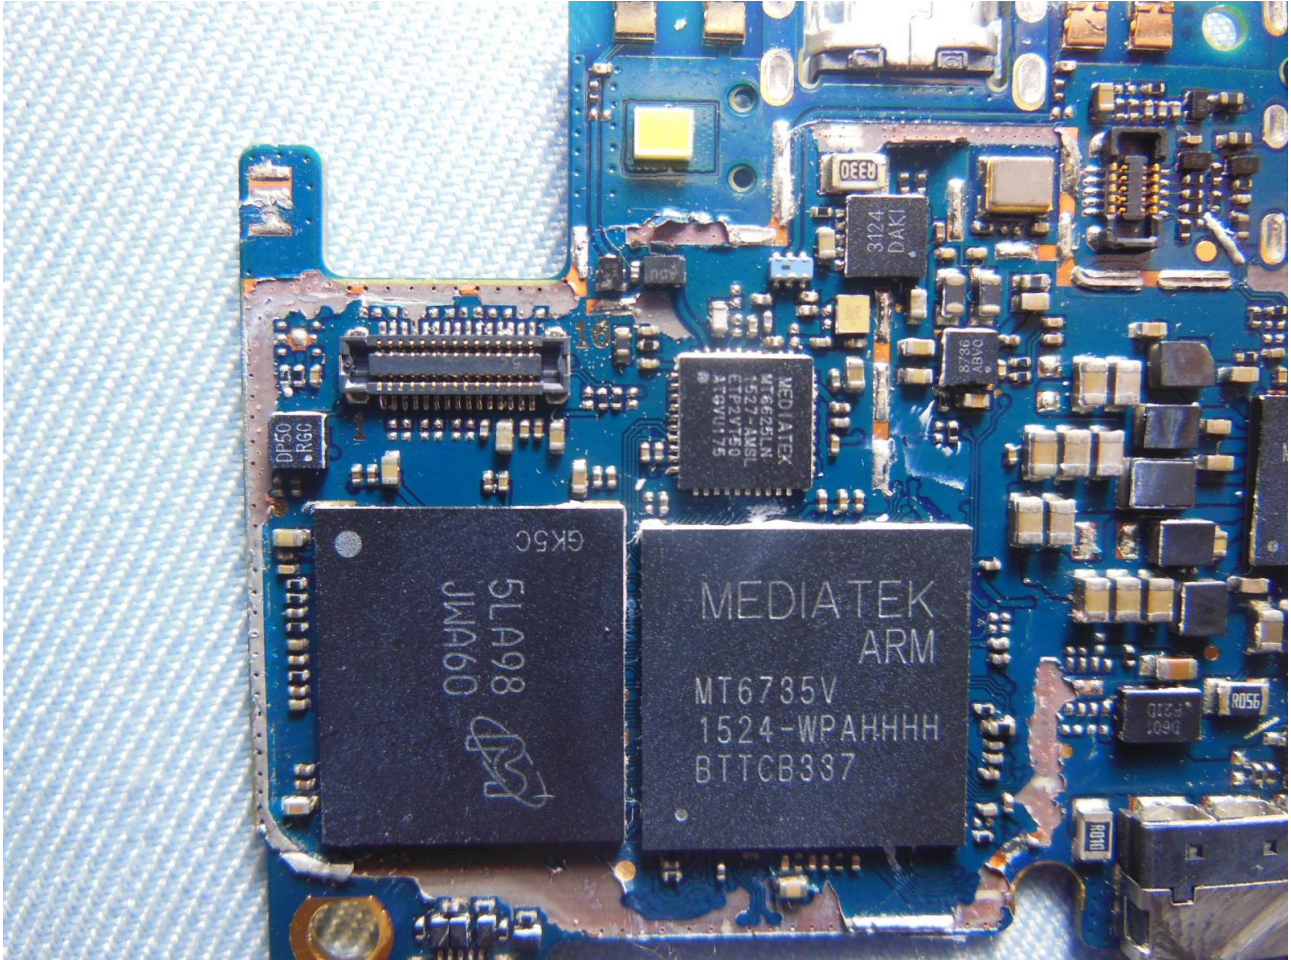

3. Internal Photograph of EUT

Brand Name: BLU; Model Name: DASH X PLUS LTE

Brand Name: BLU; Model Name: DASH X PLUS LTE

Brand Name: BLU; Model Name: DASH X PLUS LTE

Brand Name: BLU; Model Name: DASH X PLUS LTE

Brand Name: BLU; Model Name: DASH X PLUS LTE

Brand Name: BLU; Model Name: DASH X PLUS LTE

Brand Name: BLU; Model Name: DASH X PLUS LTE

Brand Name: BLU; Model Name: DASH X PLUS LTE

Brand Name: BLU; Model Name: DASH X PLUS LTE