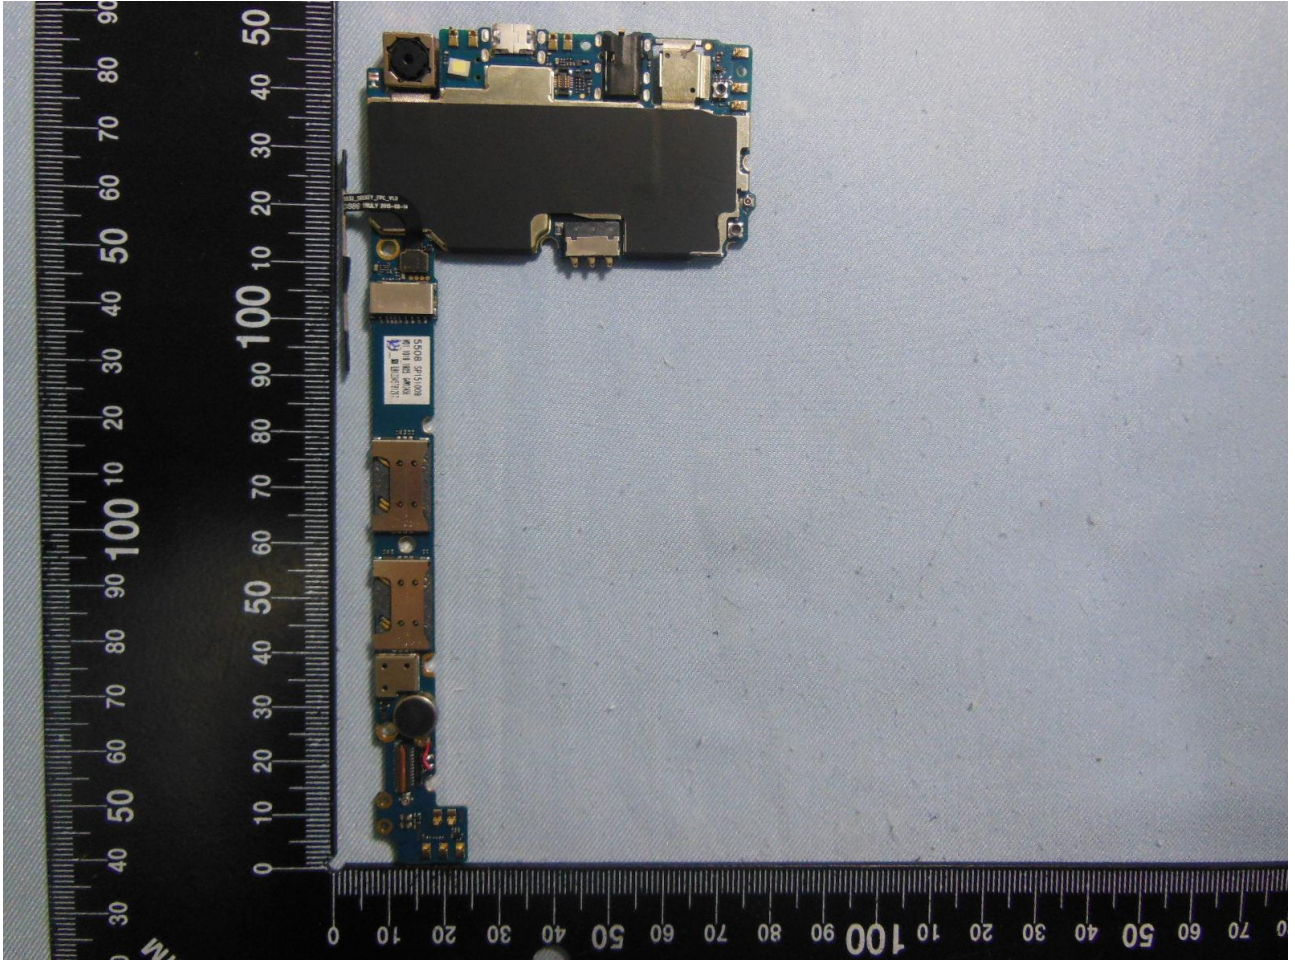

3. Internal Photograph of EUT

Brand Name: BLU; Model Name: DASH X PLUS LTE

Brand Name: BLU; Model Name: DASH X PLUS LTE

Brand Name: BLU; Model Name: DASH X PLUS LTE

Brand Name: BLU; Model Name: DASH X PLUS LTE

Brand Name: BLU; Model Name: DASH X PLUS LTE

Brand Name: BLU; Model Name: DASH X PLUS LTE

Brand Name: BLU; Model Name: DASH X PLUS LTE

Brand Name: BLU; Model Name: DASH X PLUS LTE

Brand Name: BLU; Model Name: DASH X PLUS LTE