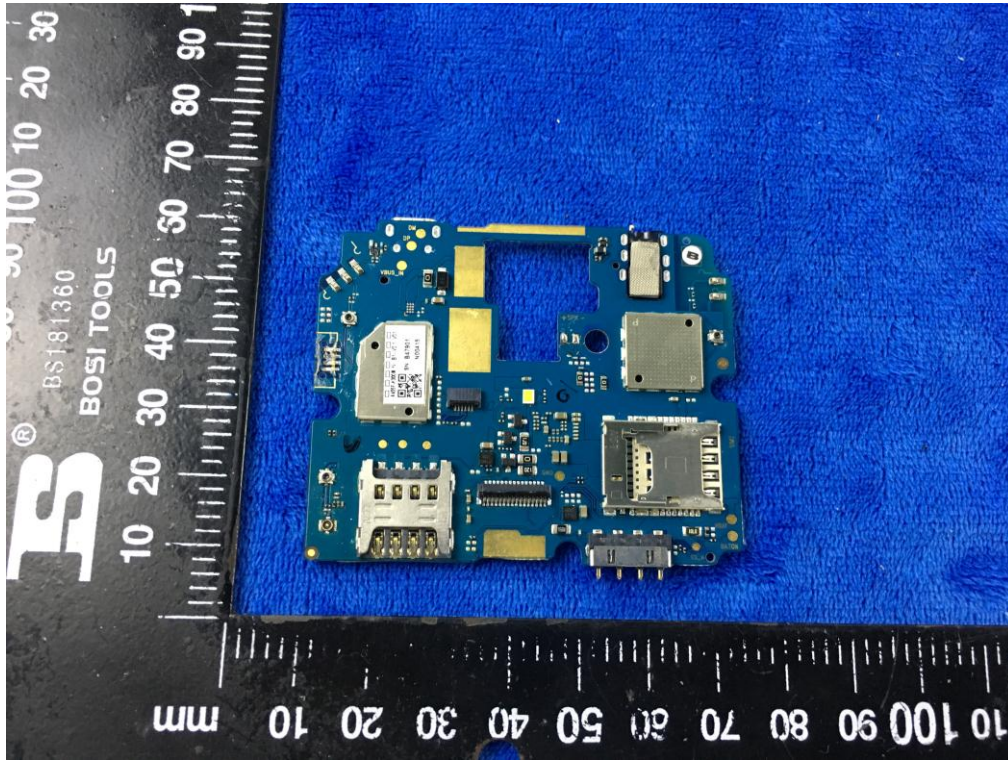

Annex B.ii. Photograph: EUT Internal Photo

Cover Off - Top View 1

Cover Off - Top View 2

Battery - Front View

Battery - Rear View

Mainboard with Shielding - Front View

Mainboard without Shielding - Front View

Mainboard with Shielding – Rear View

Mainboard without Shielding – Rear View

Smallboard – Front View

Smallboard – Rear View

LCD – Front View

LCD – Rear View

GSM/PCS/UMTS-FDD/LTE Antenna View

WIFI/BT/BLE/GPS - Antenna View

RXD- Antenna View