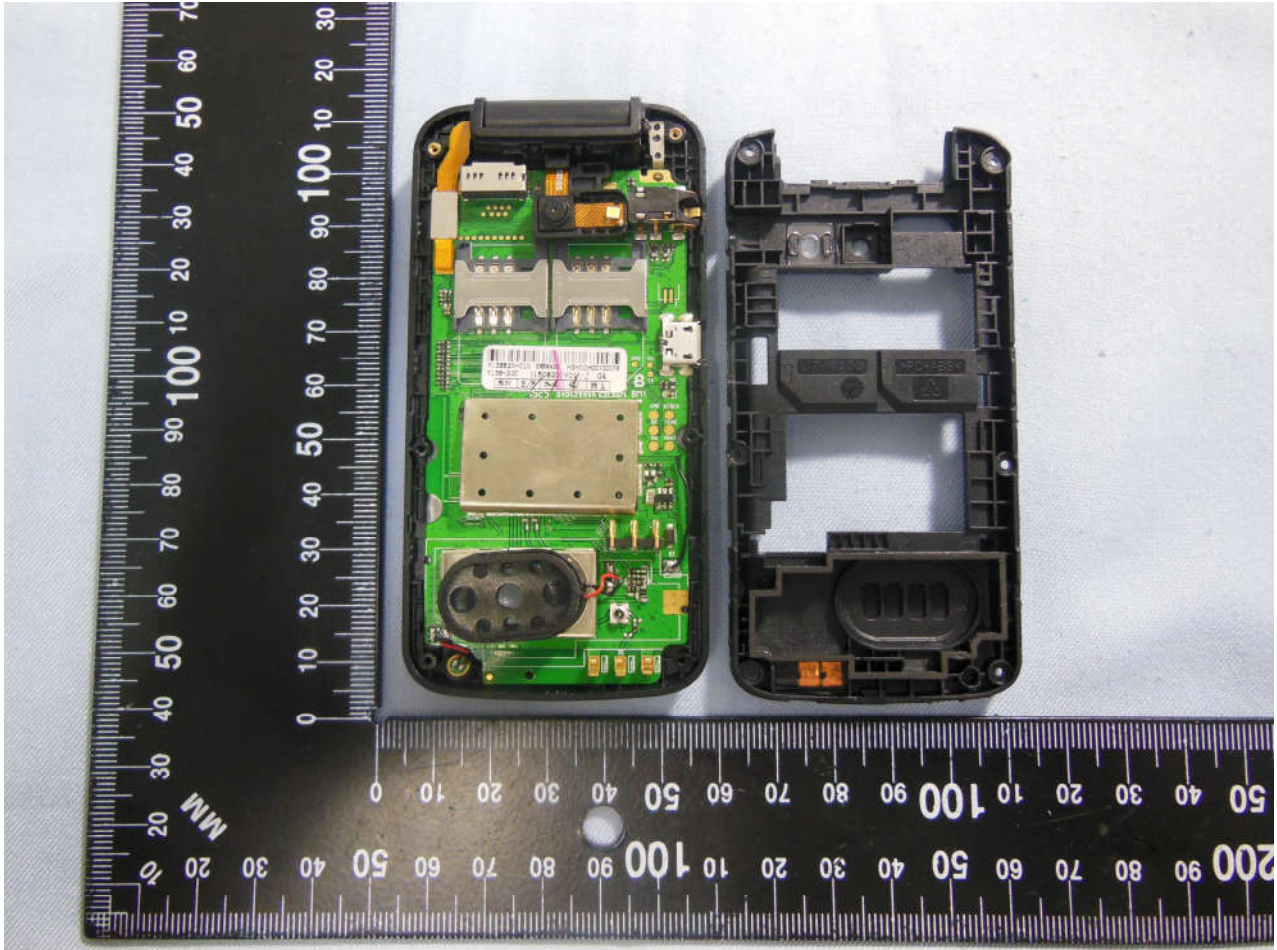

### 3. Internal Photograph of EUT

Brand Name: BLU; Model Name: DIVA FLEX 2.4

Brand Name: BLU; Model Name: DIVA FLEX 2.4

Brand Name: BLU; Model Name: DIVA FLEX 2.4

Brand Name: BLU; Model Name: DIVA FLEX 2.4

Brand Name: BLU; Model Name: DIVA FLEX 2.4

Brand Name: BLU; Model Name: DIVA FLEX 2.4

Brand Name: BLU; Model Name: DIVA FLEX 2.4

Brand Name: BLU; Model Name: DIVA FLEX 2.4

Brand Name: BLU; Model Name: DIVA FLEX 2.4

Brand Name: BLU; Model Name: DIVA FLEX 2.4