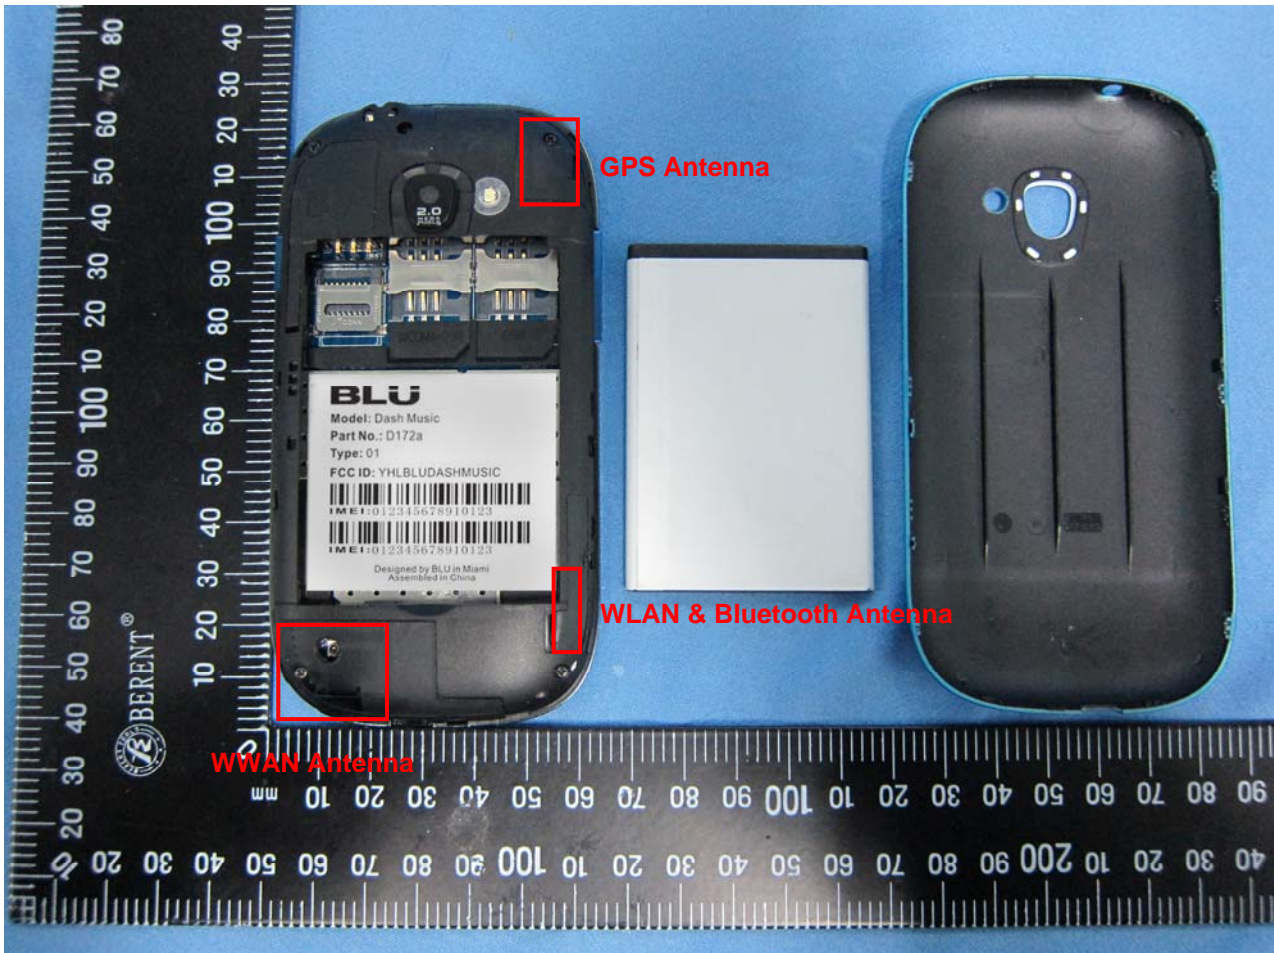

3. Internal Photograph of EUT

Brand Name: BLU; Model Name: Dash Music; Marketing Name: Dash Music

Brand Name: BLU; Model Name: Dash Music; Marketing Name: Dash Music

Brand Name: BLU; Model Name: Dash Music; Marketing Name: Dash Music