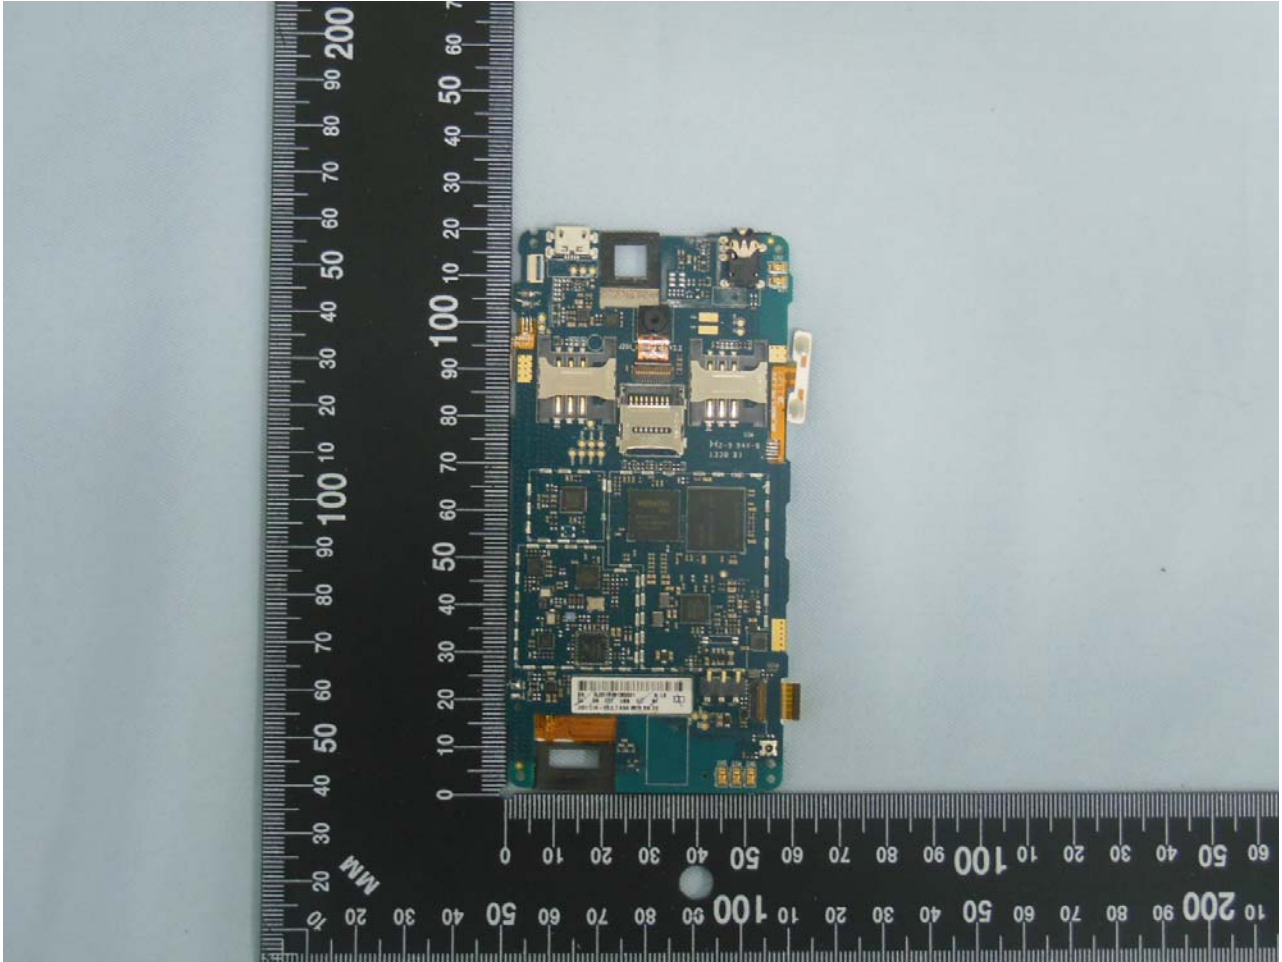

Brand Name: BLU; Model Name: Dash Music 4.0

Brand Name: BLU; Model Name: Dash Music 4.0

Brand Name: BLU; Model Name: Dash Music 4.0

Brand Name: BLU; Model Name: Dash Music 4.0

Brand Name: BLU; Model Name: Dash Music 4.0