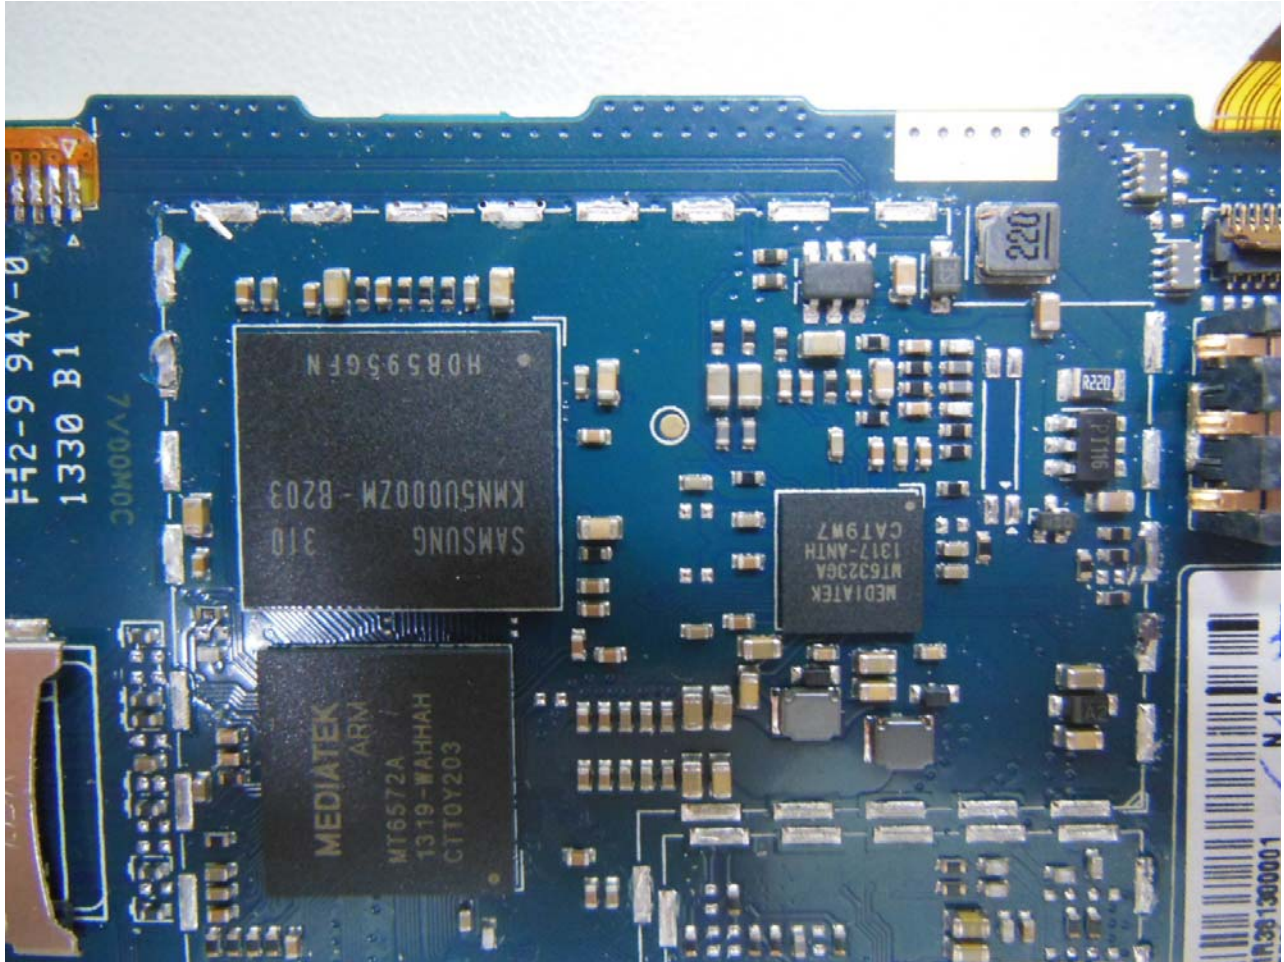

3. Internal Photograph of EUT

Brand Name: BLU; Model Name: Dash Music 4.0

Brand Name: BLU; Model Name: Dash Music 4.0

Brand Name: BLU; Model Name: Dash Music 4.0

Brand Name: BLU; Model Name: Dash Music 4.0

Brand Name: BLU; Model Name: Dash Music 4.0

Brand Name: BLU; Model Name: Dash Music 4.0

Brand Name: BLU; Model Name: Dash Music 4.0

Brand Name: BLU; Model Name: Dash Music 4.0

Brand Name: BLU; Model Name: Dash Music 4.0