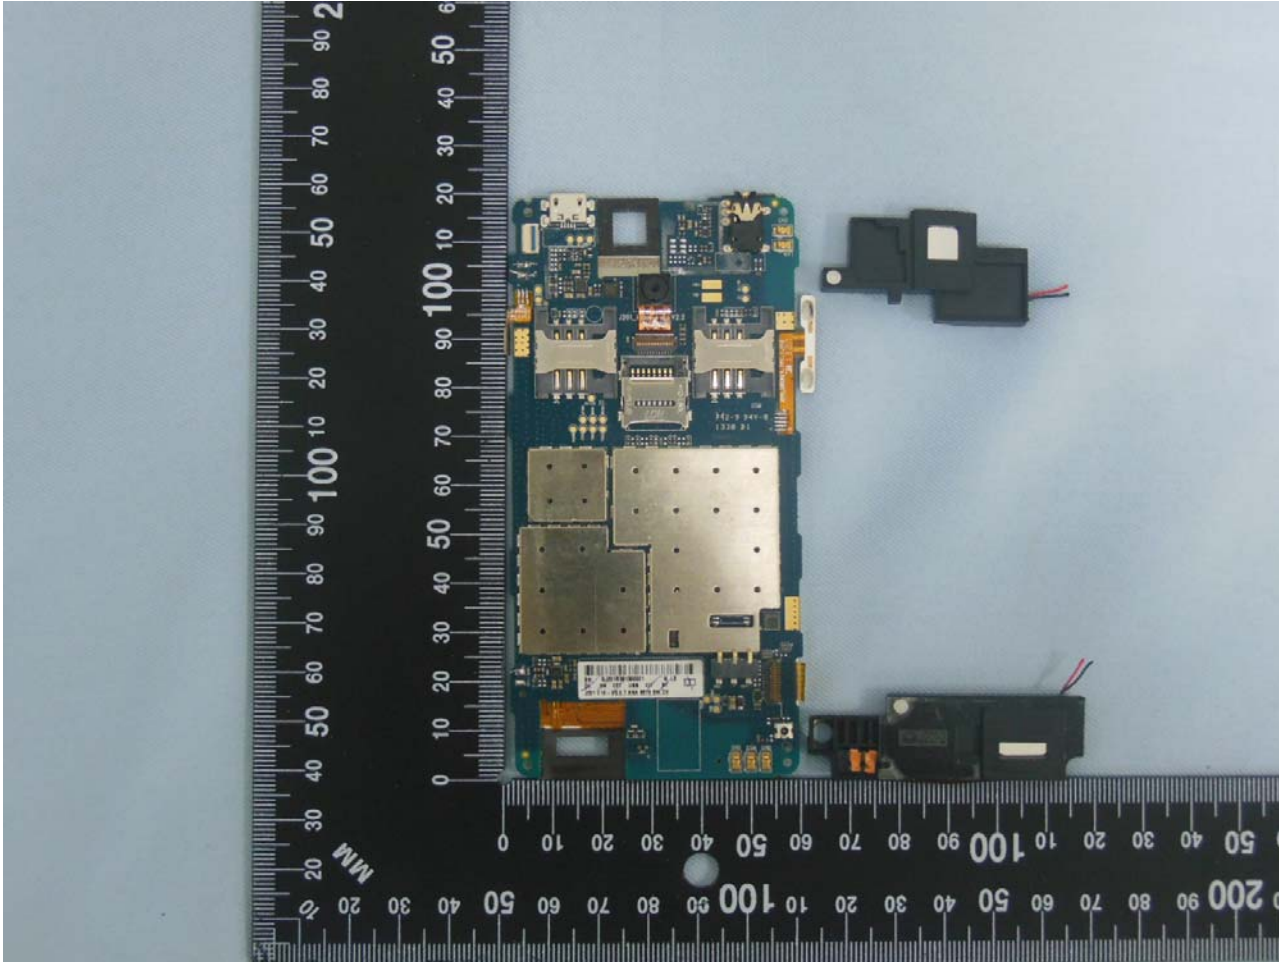

Brand Name: BLU; Model Name: Dash Music 4.0