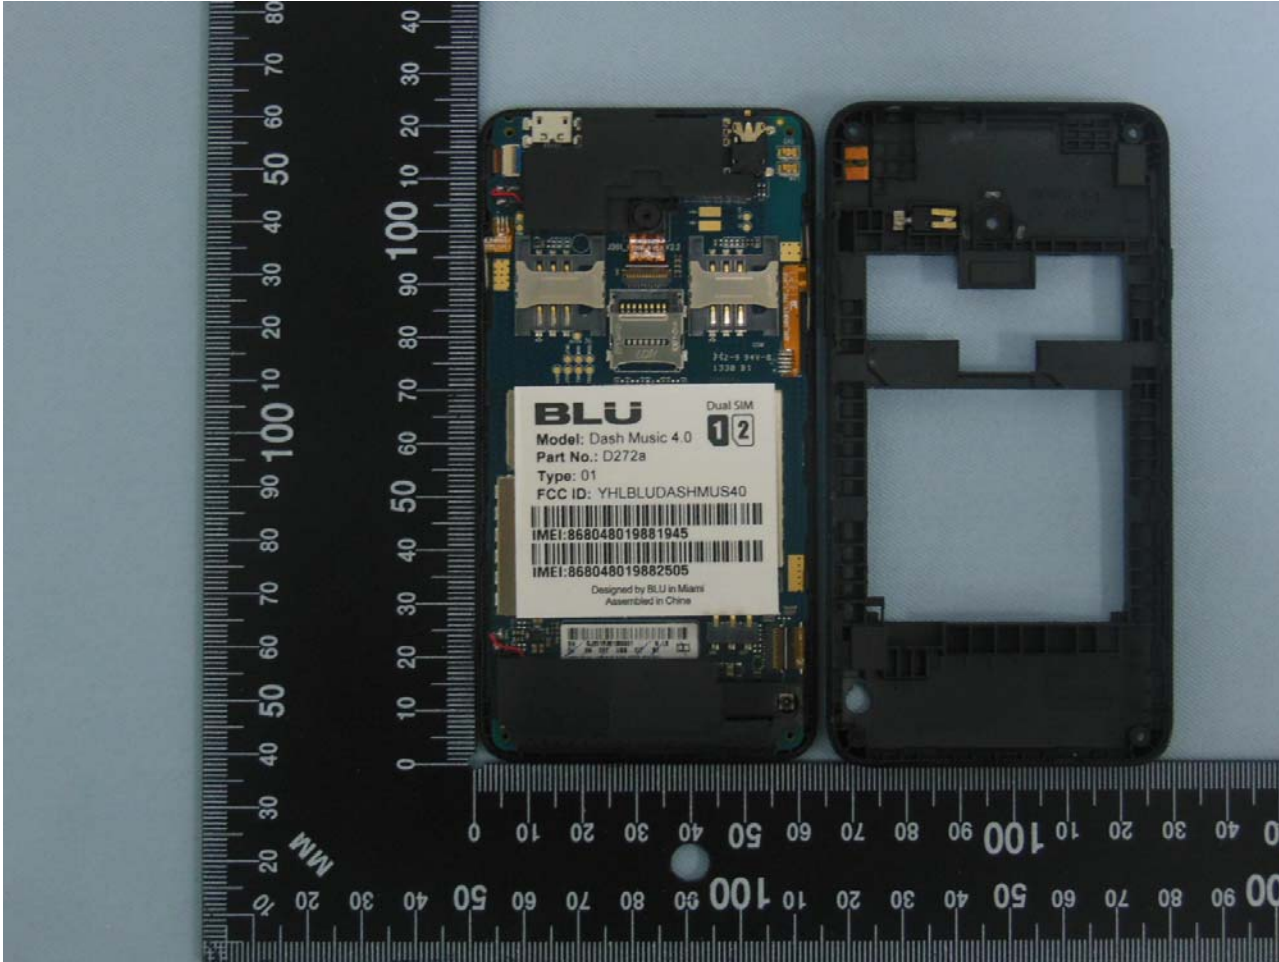

Brand Name: BLU; Model Name: Dash Music 4.0