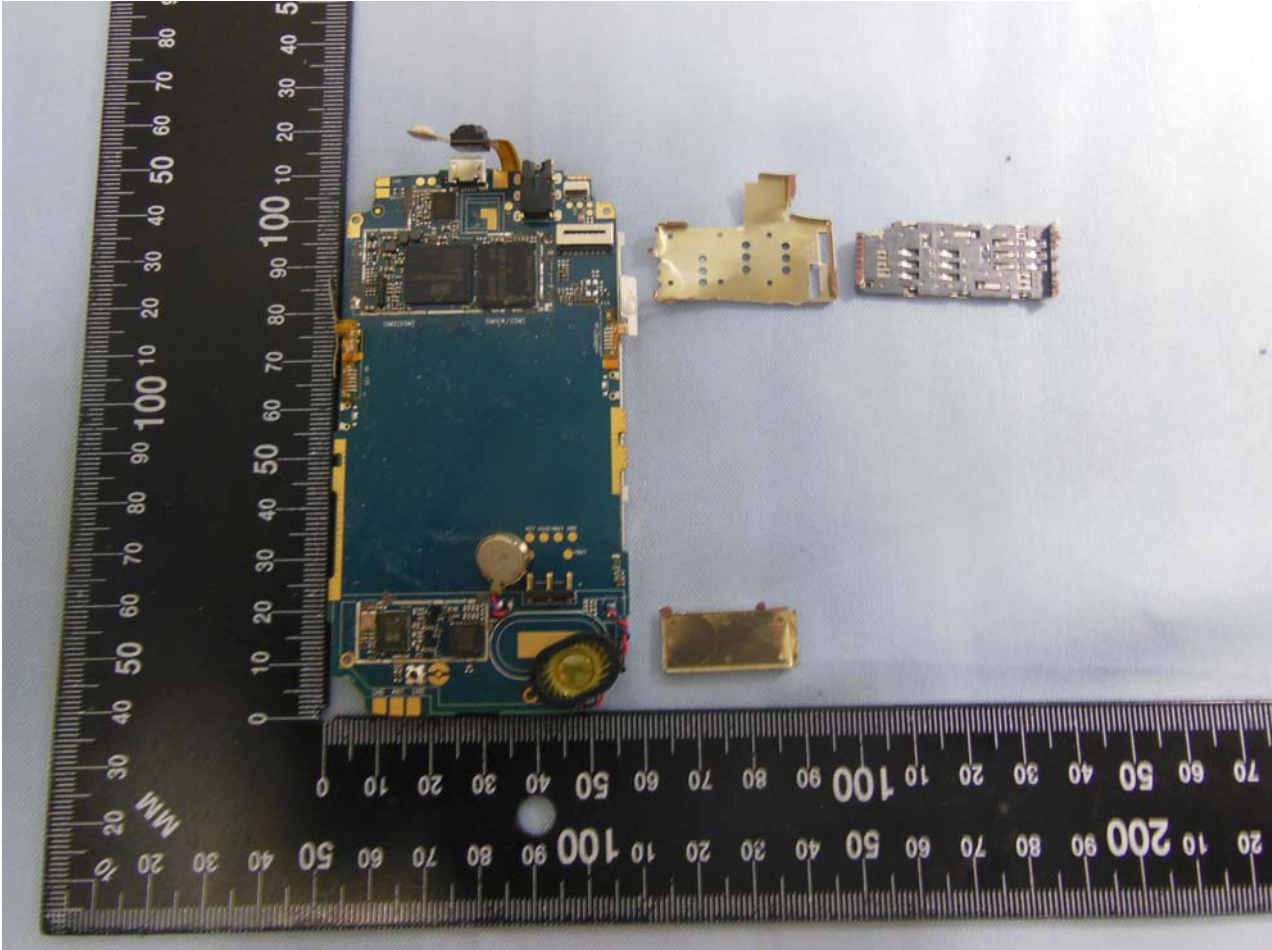

### 3. Internal Photograph of EUT

Brand Name: BLU; Model Name: DASH JR 3G, NEO 3G

Brand Name: BLU; Model Name: DASH JR 3G, NEO 3G

Brand Name: BLU; Model Name: DASH JR 3G, NEO 3G

Brand Name: BLU; Model Name: DASH JR 3G, NEO 3G

Brand Name: BLU; Model Name: DASH JR 3G, NEO 3G

Brand Name: BLU; Model Name: DASH JR 3G, NEO 3G

Brand Name: BLU; Model Name: DASH JR 3G, NEO 3G

Brand Name: BLU; Model Name: DASH JR 3G, NEO 3G

Brand Name: BLU; Model Name: DASH JR 3G, NEO 3G