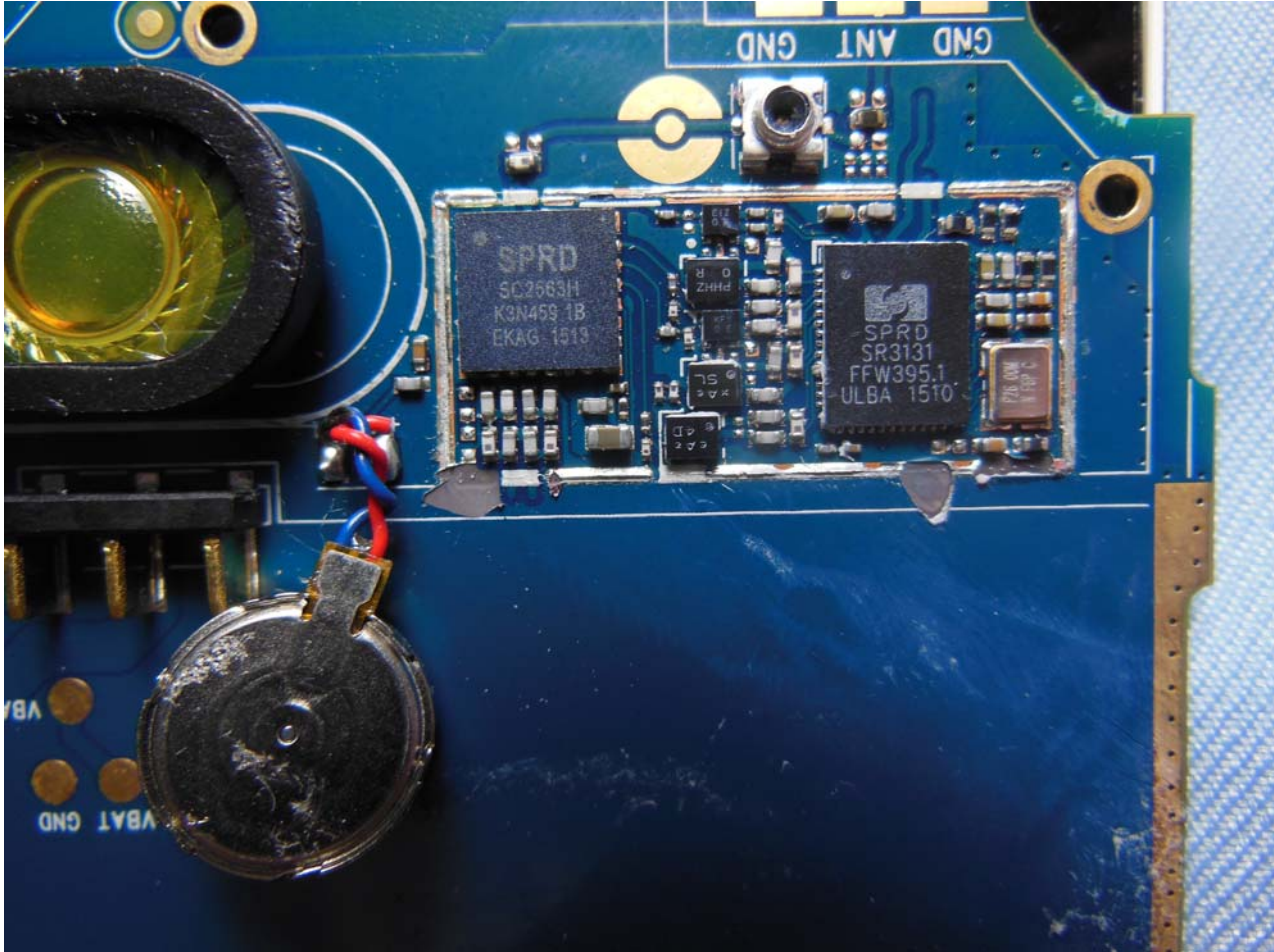

### 3. Internal Photograph of EUT

Brand Name: BLU; Model Name: DASH JR 3G, NEO 3G

Brand Name: BLU; Model Name: DASH JR 3G, NEO 3G

Brand Name: BLU; Model Name: DASH JR 3G, NEO 3G

Brand Name: BLU; Model Name: DASH JR 3G, NEO 3G

Brand Name: BLU; Model Name: DASH JR 3G, NEO 3G

Brand Name: BLU; Model Name: DASH JR 3G, NEO 3G

Brand Name: BLU; Model Name: DASH JR 3G, NEO 3G

Brand Name: BLU; Model Name: DASH JR 3G, NEO 3G

Brand Name: BLU; Model Name: DASH JR 3G, NEO 3G