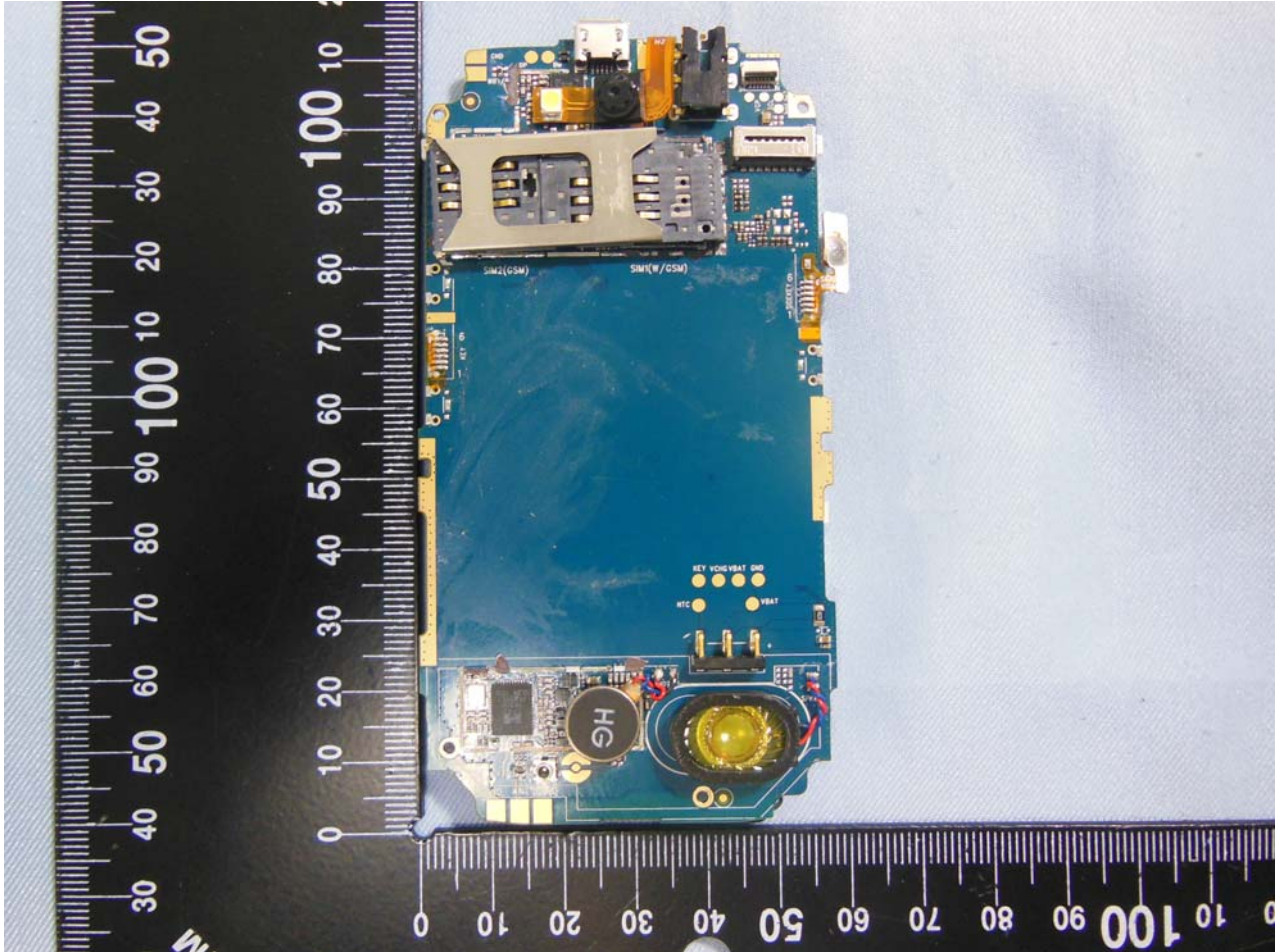

### 3. Internal Photograph of EUT

Brand Name: BLU; Model Name: DASH JR 3G, NEO 3G

Brand Name: BLU; Model Name: DASH JR 3G, NEO 3G

Brand Name: BLU; Model Name: DASH JR 3G, NEO 3G

Brand Name: BLU; Model Name: DASH JR 3G, NEO 3G

Brand Name: BLU; Model Name: DASH JR 3G, NEO 3G

Brand Name: BLU; Model Name: DASH JR 3G, NEO 3G

Brand Name: BLU; Model Name: DASH JR 3G, NEO 3G

Brand Name: BLU; Model Name: DASH JR 3G, NEO 3G

Brand Name: BLU; Model Name: DASH JR 3G, NEO 3G