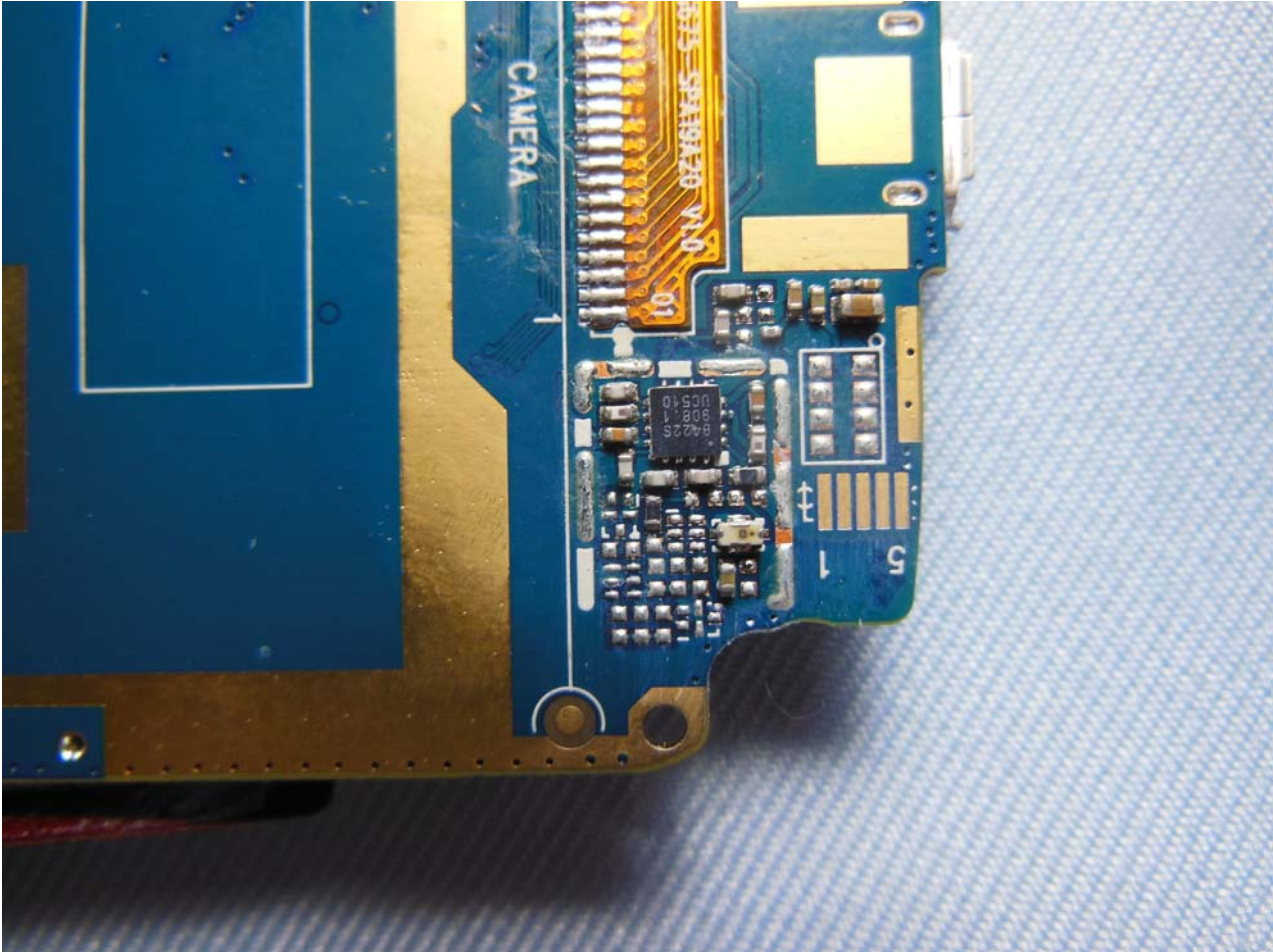

Brand Name: BLU; Model Name: DASH JR 3G, NEO 3G