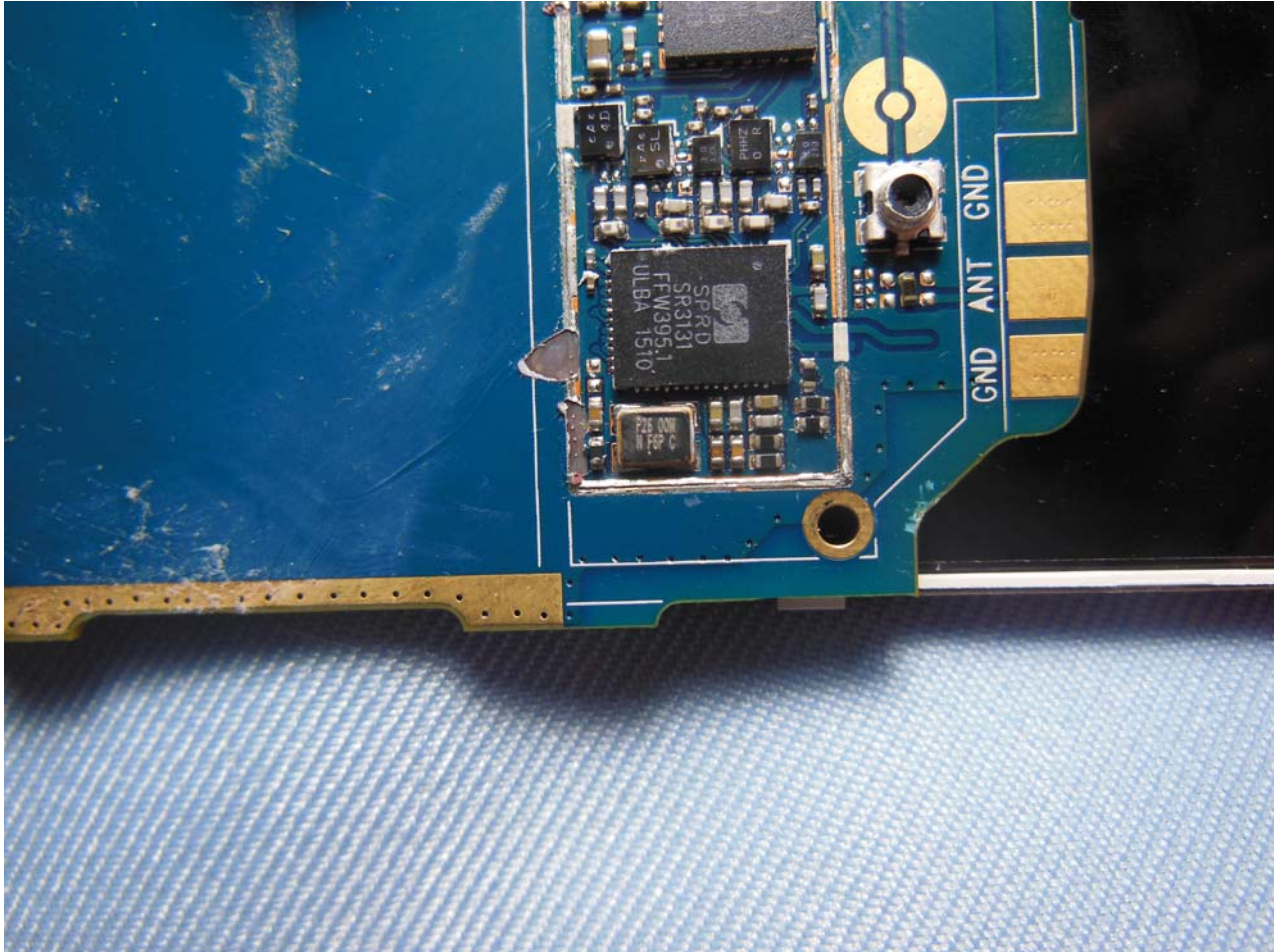

Brand Name: BLU; Model Name: DASH JR 3G, NEO 3G

Brand Name: BLU; Model Name: DASH JR 3G, NEO 3G

Brand Name: BLU; Model Name: DASH JR 3G, NEO 3G

Brand Name: BLU; Model Name: DASH JR 3G, NEO 3G

Brand Name: BLU; Model Name: DASH JR 3G, NEO 3G