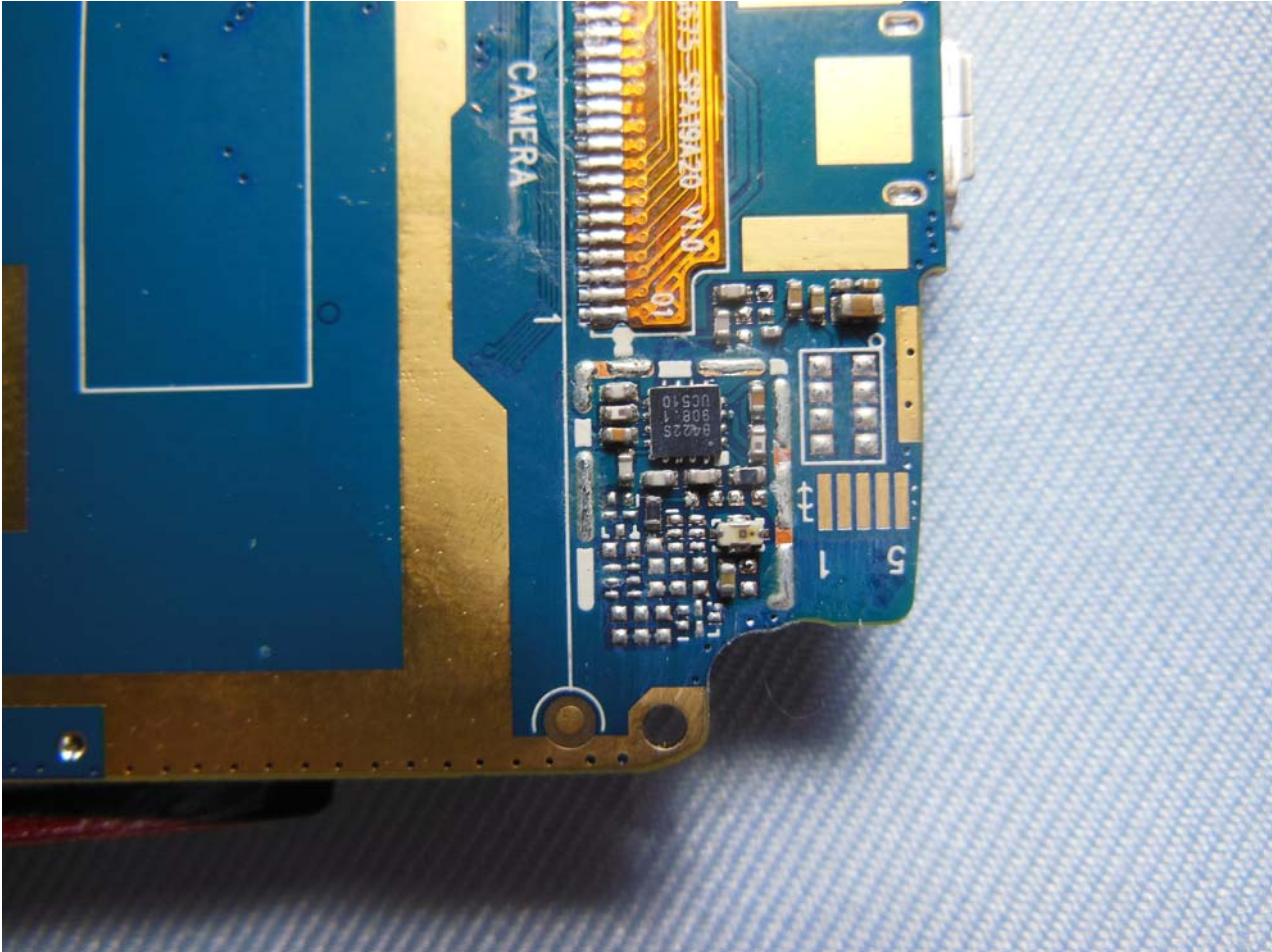

Brand Name: BLU; Model Name: DASH JR 3G, NEO 3G

Brand Name: BLU; Model Name: DASH JR 3G, NEO 3G

Brand Name: BLU; Model Name: DASH JR 3G, NEO 3G

Brand Name: BLU; Model Name: DASH JR 3G, NEO 3G

Brand Name: BLU; Model Name: DASH JR 3G, NEO 3G