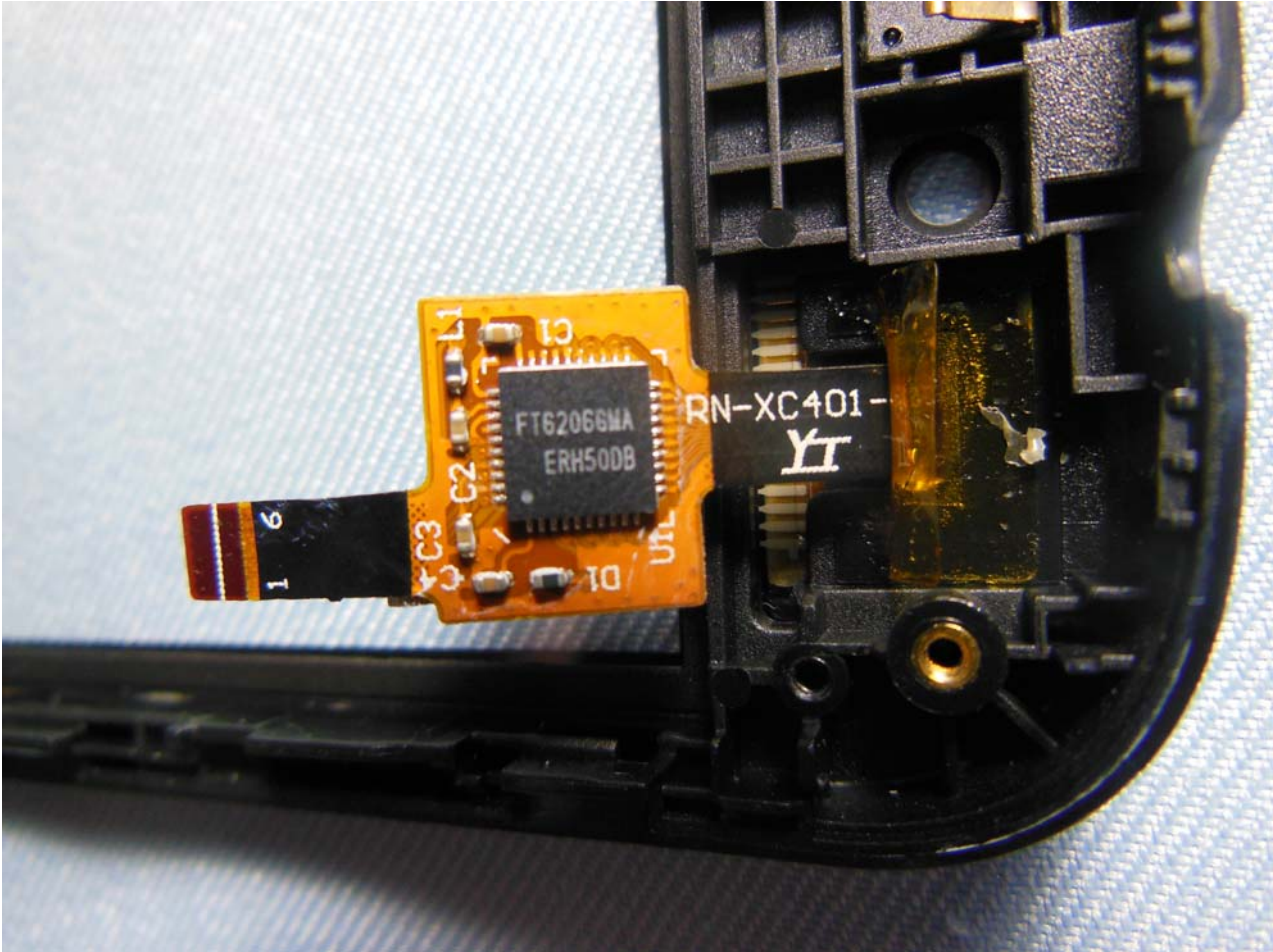

Brand Name: BLU; Model Name: DASH JR 3G, NEO 3G