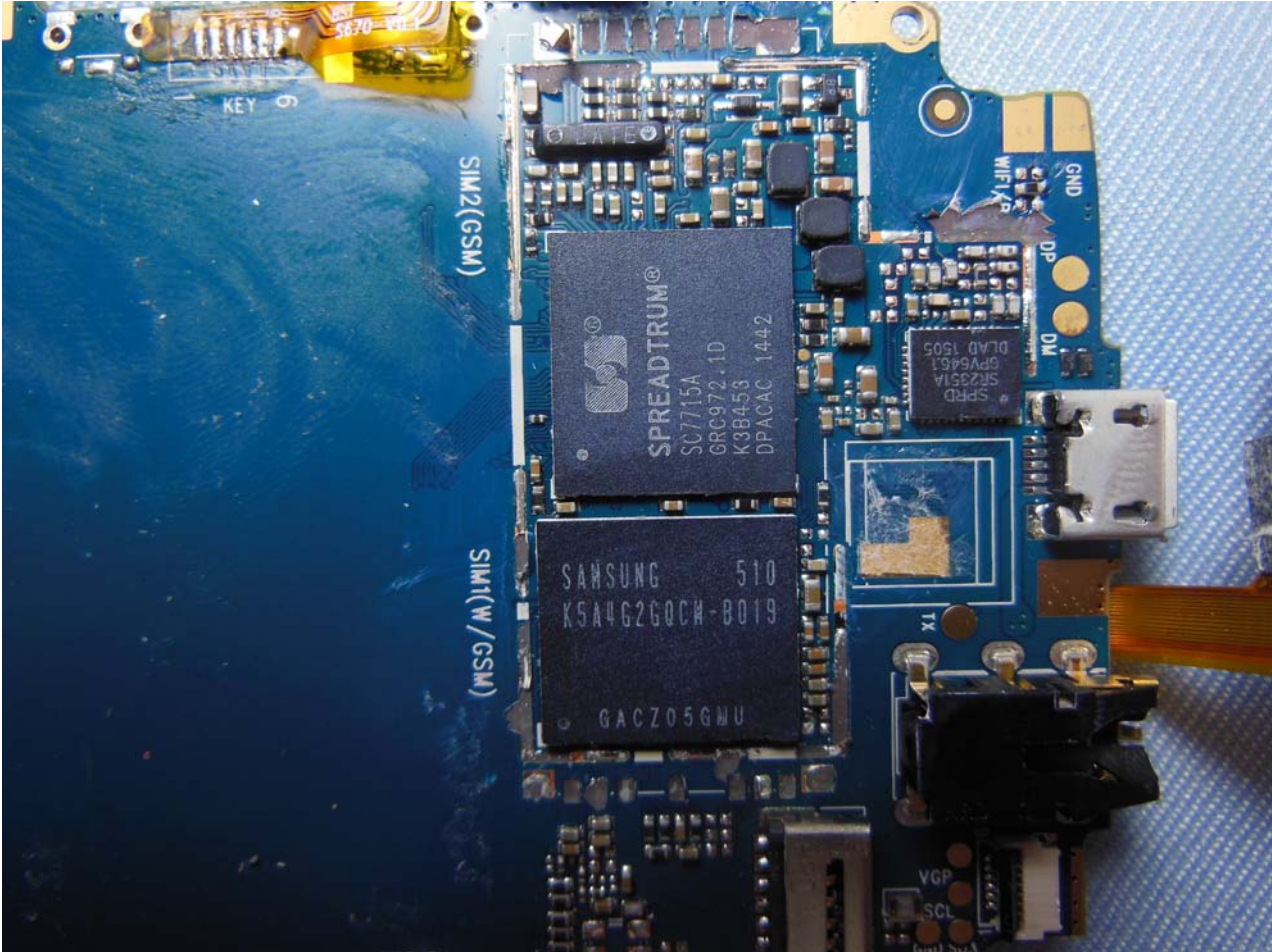

### 3. Internal Photograph of EUT

Brand Name: BLU; Model Name: DASH JR 3G, NEO 3G

Brand Name: BLU; Model Name: DASH JR 3G, NEO 3G

Brand Name: BLU; Model Name: DASH JR 3G, NEO 3G

Brand Name: BLU; Model Name: DASH JR 3G, NEO 3G

Brand Name: BLU; Model Name: DASH JR 3G, NEO 3G

Brand Name: BLU; Model Name: DASH JR 3G, NEO 3G

Brand Name: BLU; Model Name: DASH JR 3G, NEO 3G

Brand Name: BLU; Model Name: DASH JR 3G, NEO 3G

Brand Name: BLU; Model Name: DASH JR 3G, NEO 3G