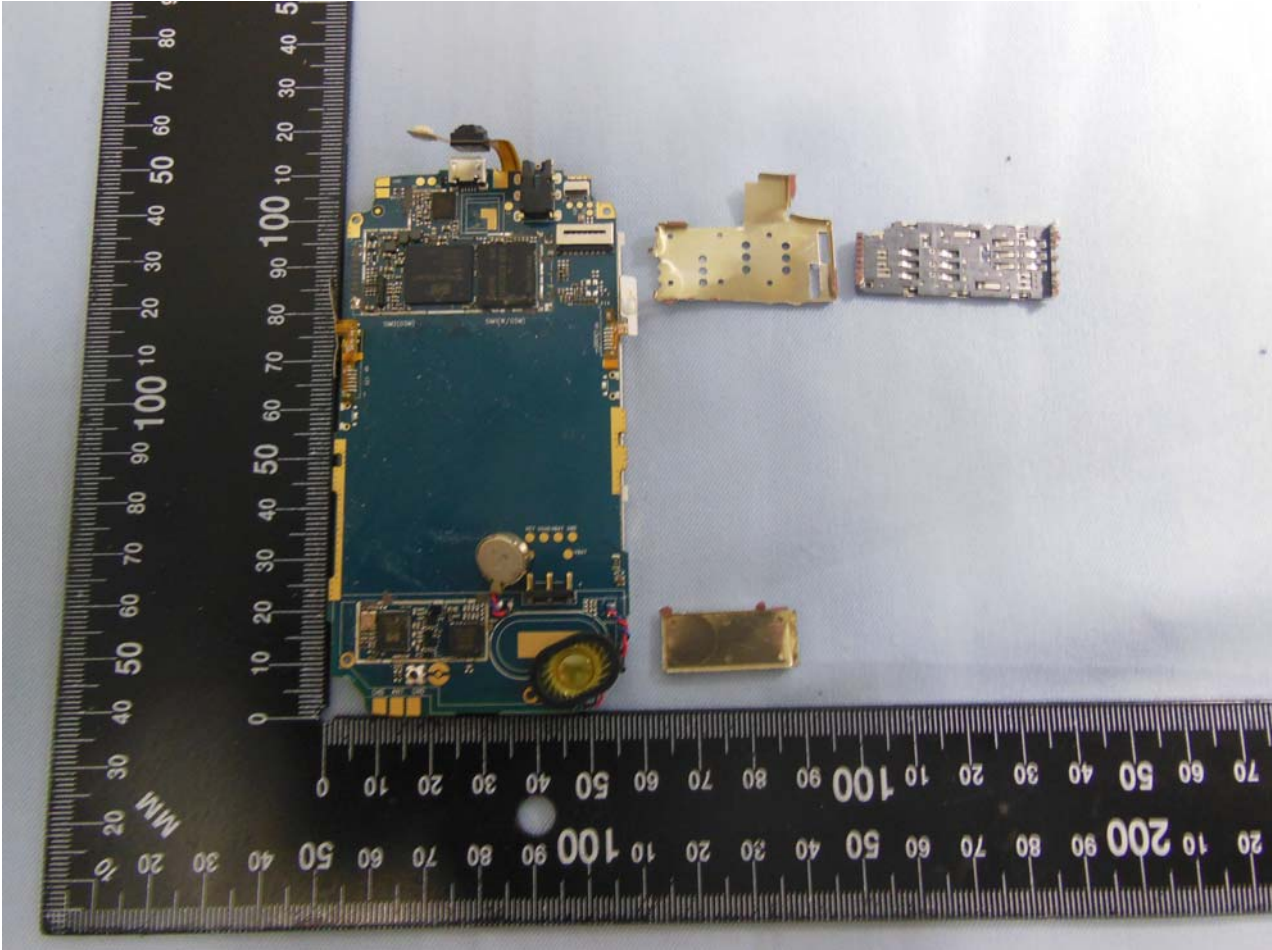

Brand Name: BLU; Model Name: DASH JR 3G, NEO 3G