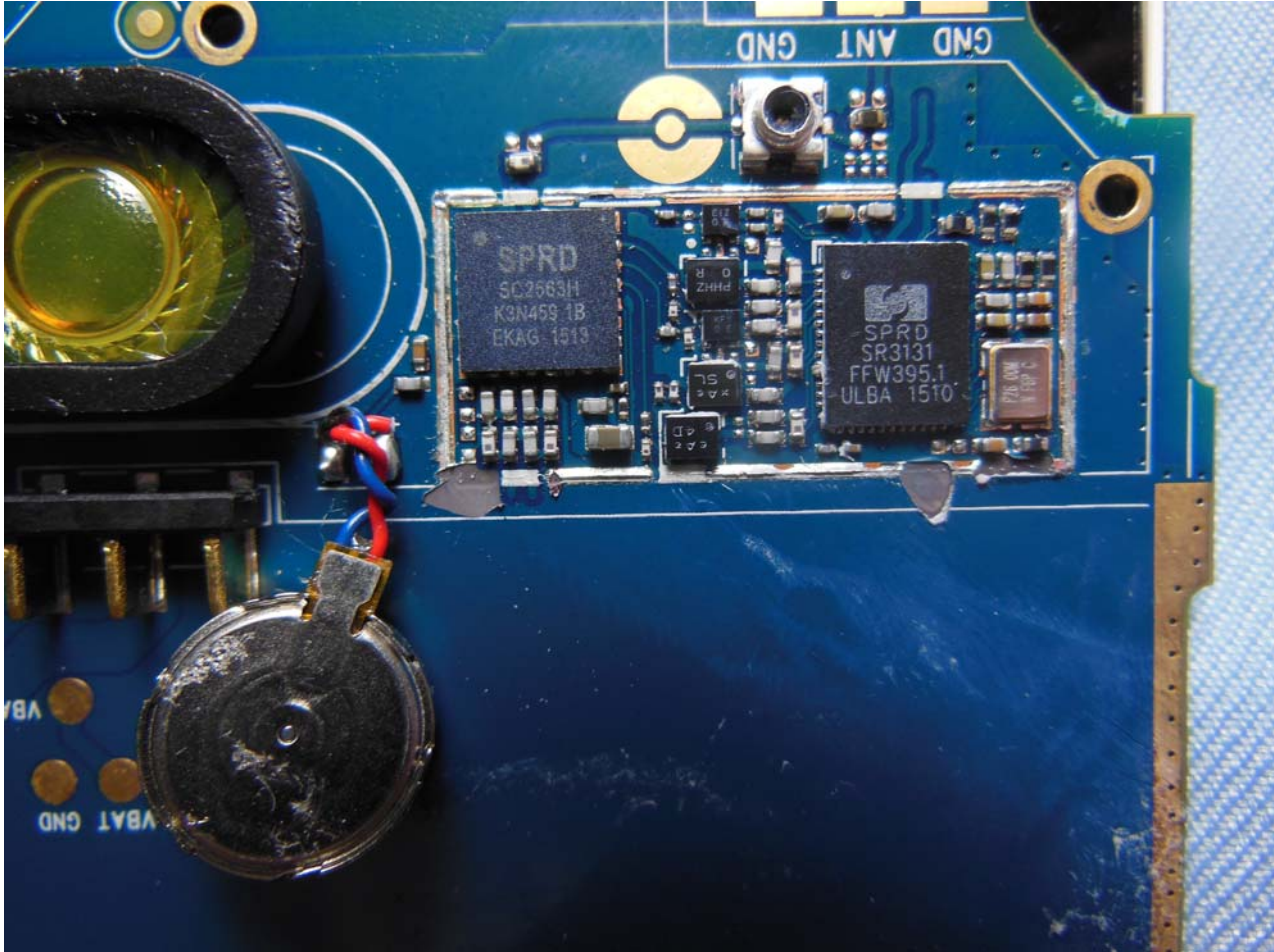

Brand Name: BLU; Model Name: DASH JR 3G, NEO 3G

Brand Name: BLU; Model Name: DASH JR 3G, NEO 3G

Brand Name: BLU; Model Name: DASH JR 3G, NEO 3G

Brand Name: BLU; Model Name: DASH JR 3G, NEO 3G

Brand Name: BLU; Model Name: DASH JR 3G, NEO 3G