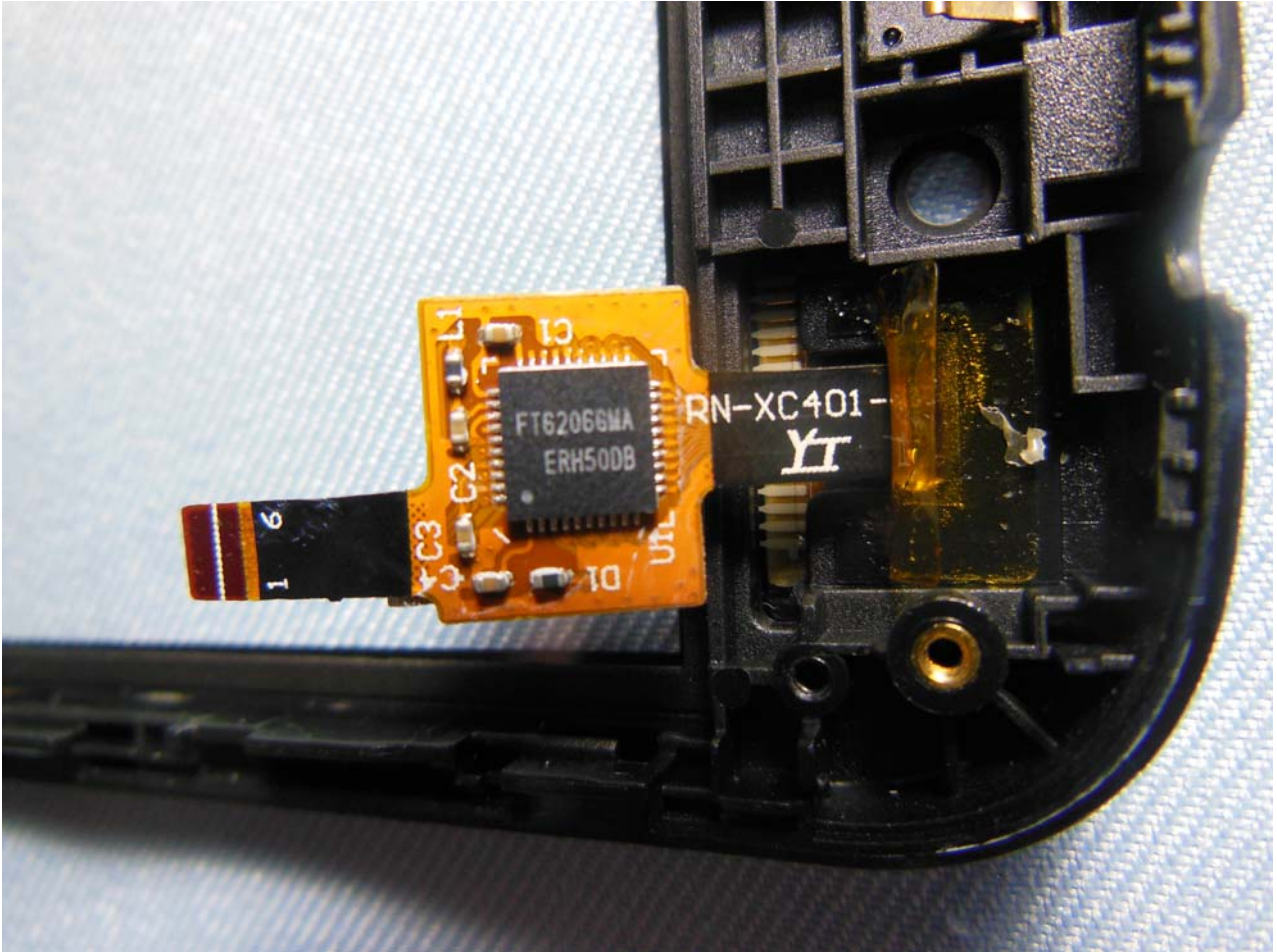

### 3. Internal Photograph of EUT

Brand Name: BLU; Model Name: DASH JR 3G, NEO 3G

Brand Name: BLU; Model Name: DASH JR 3G, NEO 3G

Brand Name: BLU; Model Name: DASH JR 3G, NEO 3G

Brand Name: BLU; Model Name: DASH JR 3G, NEO 3G

Brand Name: BLU; Model Name: DASH JR 3G, NEO 3G

Brand Name: BLU; Model Name: DASH JR 3G, NEO 3G

Brand Name: BLU; Model Name: DASH JR 3G, NEO 3G

Brand Name: BLU; Model Name: DASH JR 3G, NEO 3G

Brand Name: BLU; Model Name: DASH JR 3G, NEO 3G