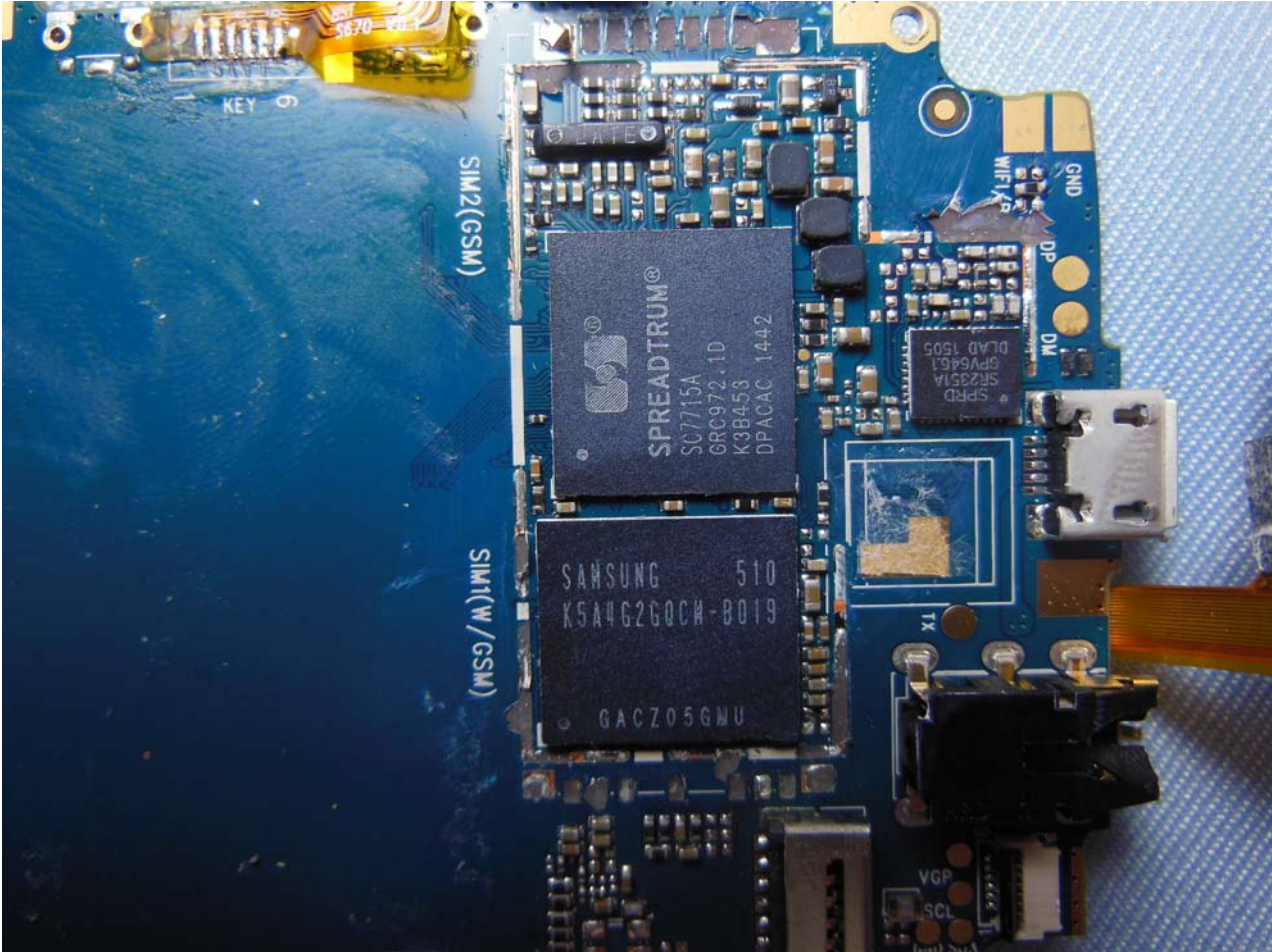

Brand Name: BLU; Model Name: DASH JR 3G, NEO 3G

Brand Name: BLU; Model Name: DASH JR 3G, NEO 3G

Brand Name: BLU; Model Name: DASH JR 3G, NEO 3G

Brand Name: BLU; Model Name: DASH JR 3G, NEO 3G

Brand Name: BLU; Model Name: DASH JR 3G, NEO 3G