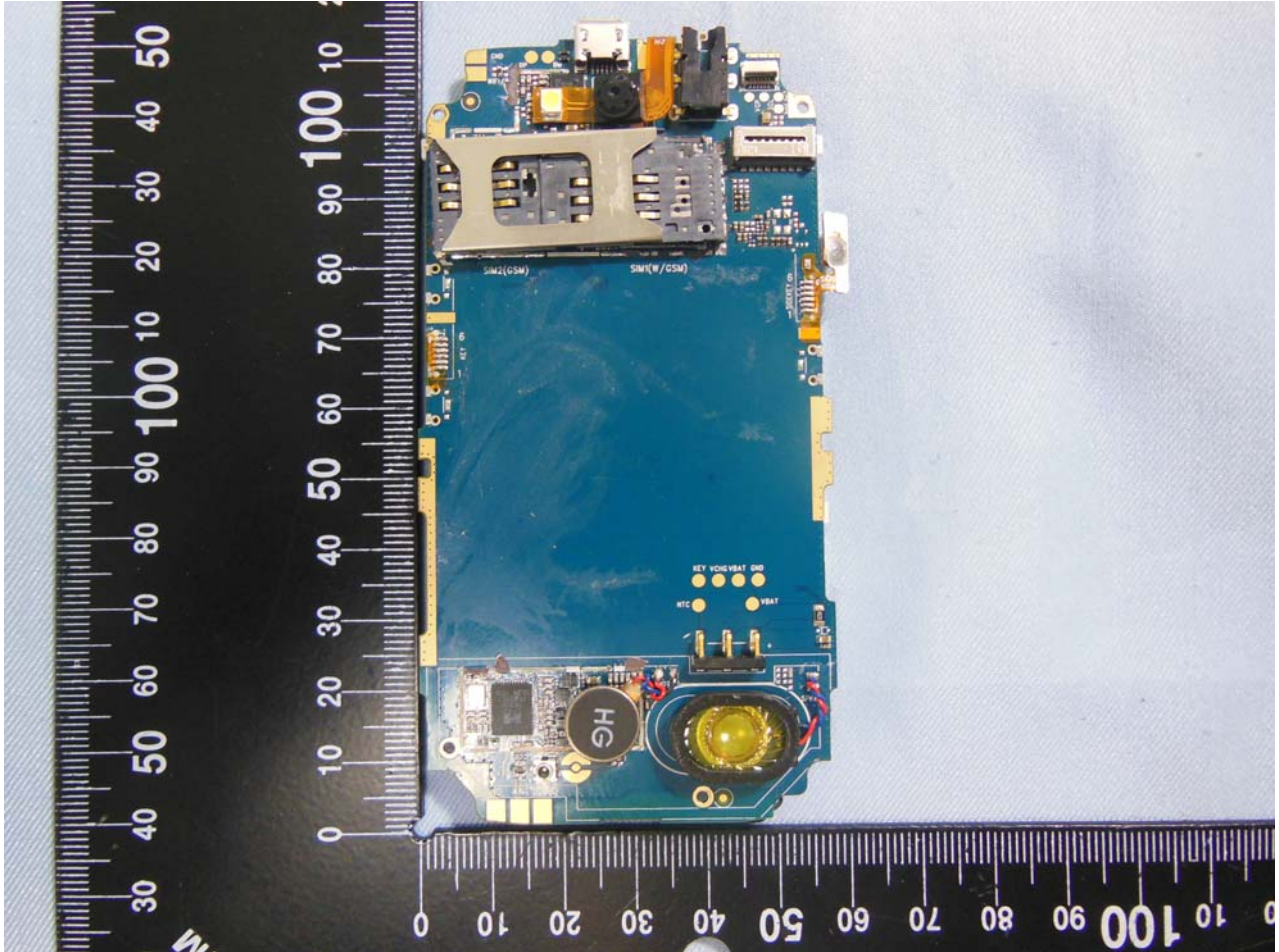

Brand Name: BLU; Model Name: DASH JR 3G, NEO 3G

Brand Name: BLU; Model Name: DASH JR 3G, NEO 3G

Brand Name: BLU; Model Name: DASH JR 3G, NEO 3G

Brand Name: BLU; Model Name: DASH JR 3G, NEO 3G

Brand Name: BLU; Model Name: DASH JR 3G, NEO 3G