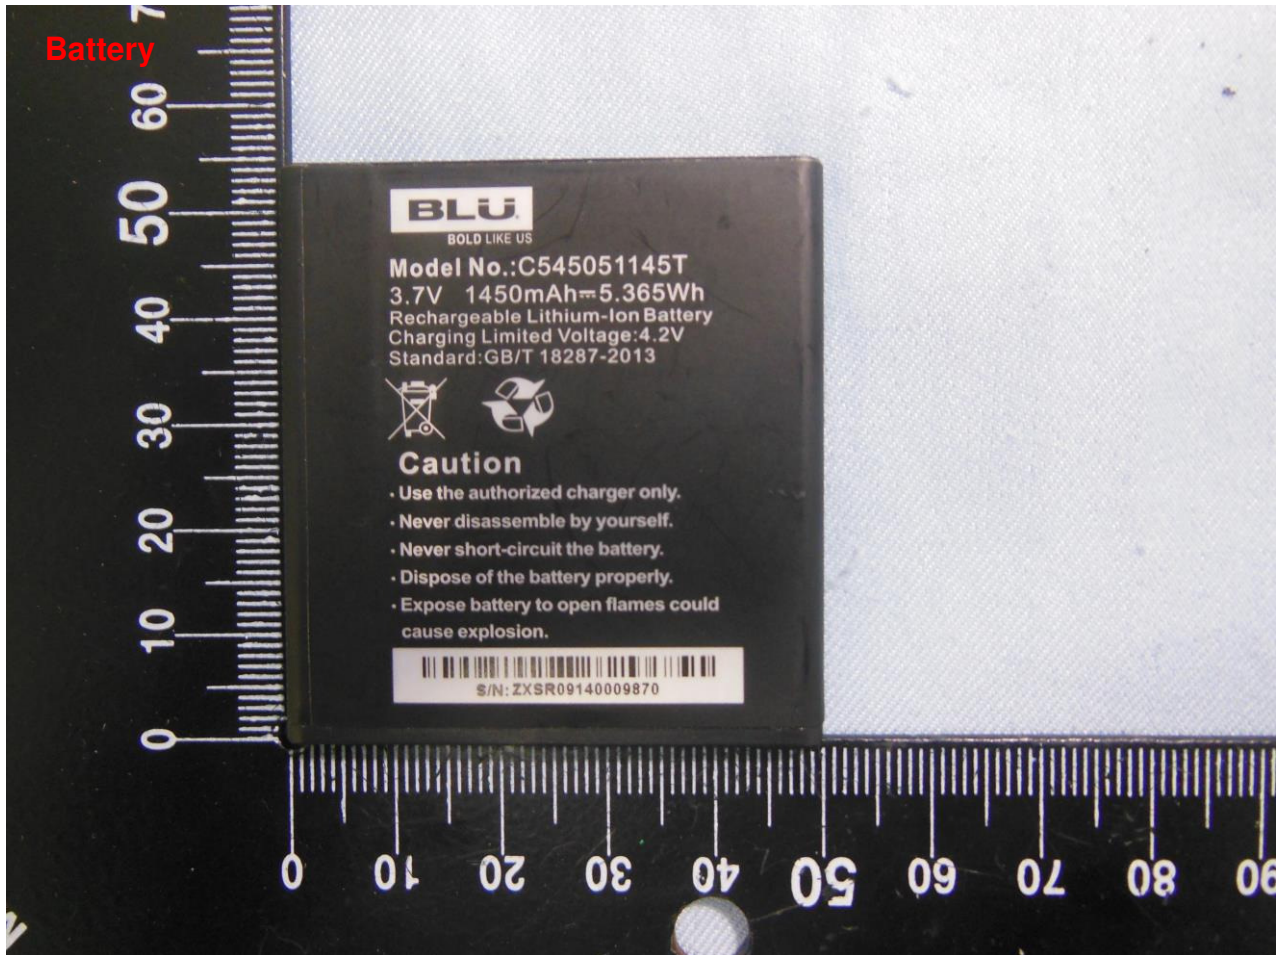

Brand Name: BLU; Model Name: DASH J