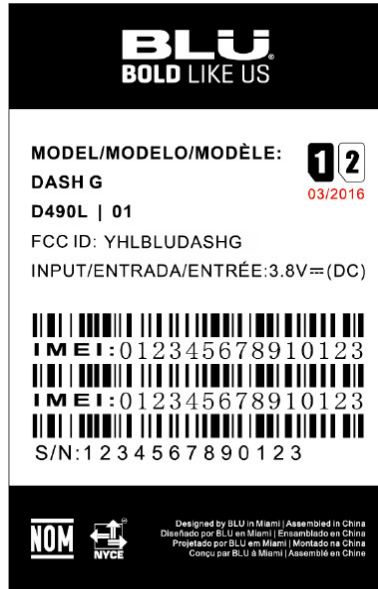

## EXHIBIT A - FCC ID LABEL AND LOCATION

### FCC ID Label

### FCC ID Label Location Information

The label shown shall be permanently affixed at a conspicuous location on the device and be readily visible to the user at the time purchase (Labeling requirements per 2.925)