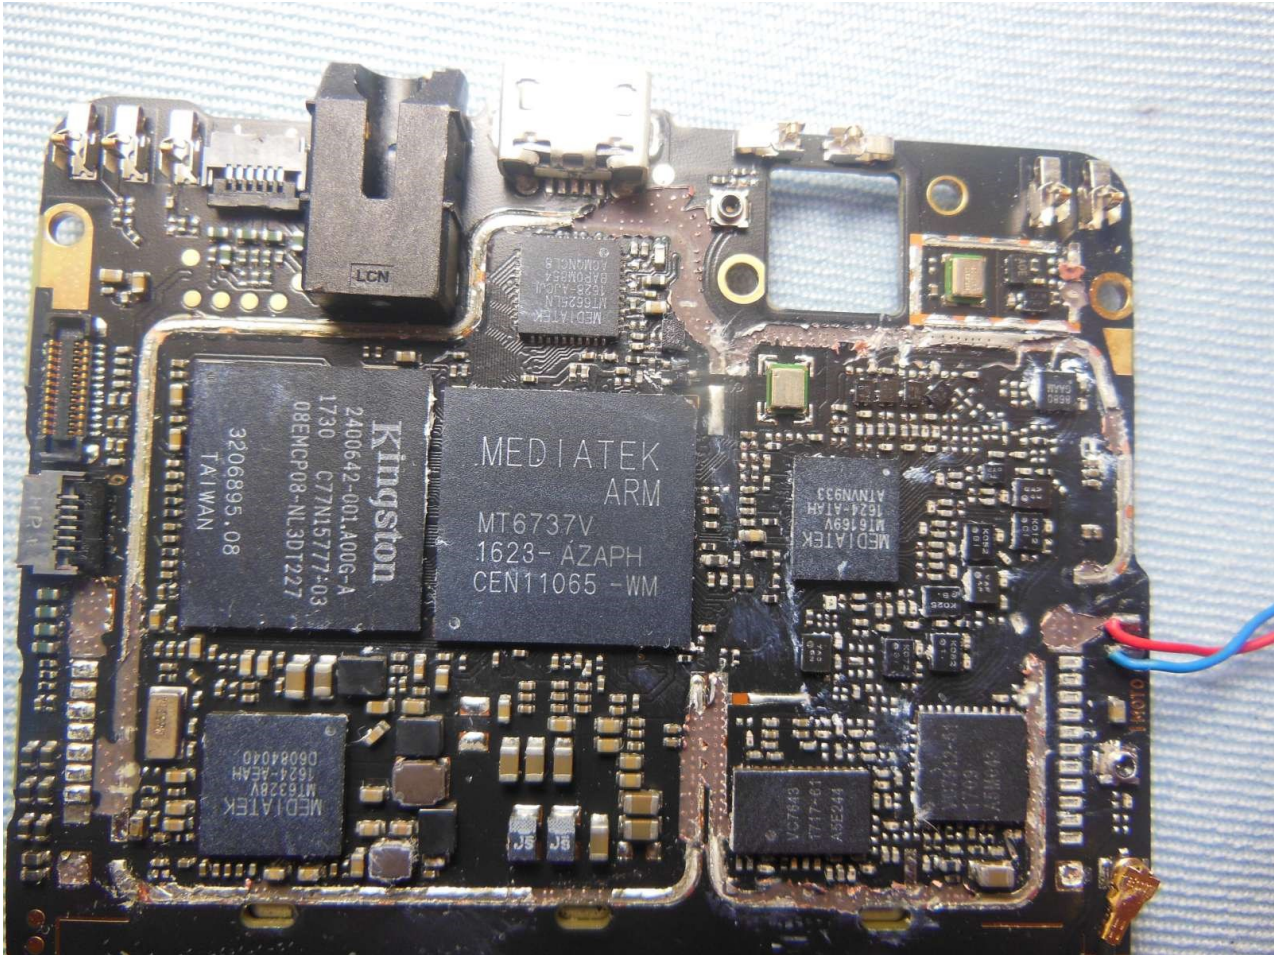

3. Internal Photograph of EUT

Brand Name: BLU / Model Name: DASH L4 LTE

Brand Name: BLU / Model Name: DASH L4 LTE

Brand Name: BLU / Model Name: DASH L4 LTE

Brand Name: BLU / Model Name: DASH L4 LTE

Brand Name: BLU / Model Name: DASH L4 LTE

Brand Name: BLU / Model Name: DASH L4 LTE

Brand Name: BLU / Model Name: DASH L4 LTE

Brand Name: BLU / Model Name: DASH L4 LTE

Brand Name: BLU / Model Name: DASH L4 LTE

Brand Name: BLU / Model Name: DASH L4 LTE