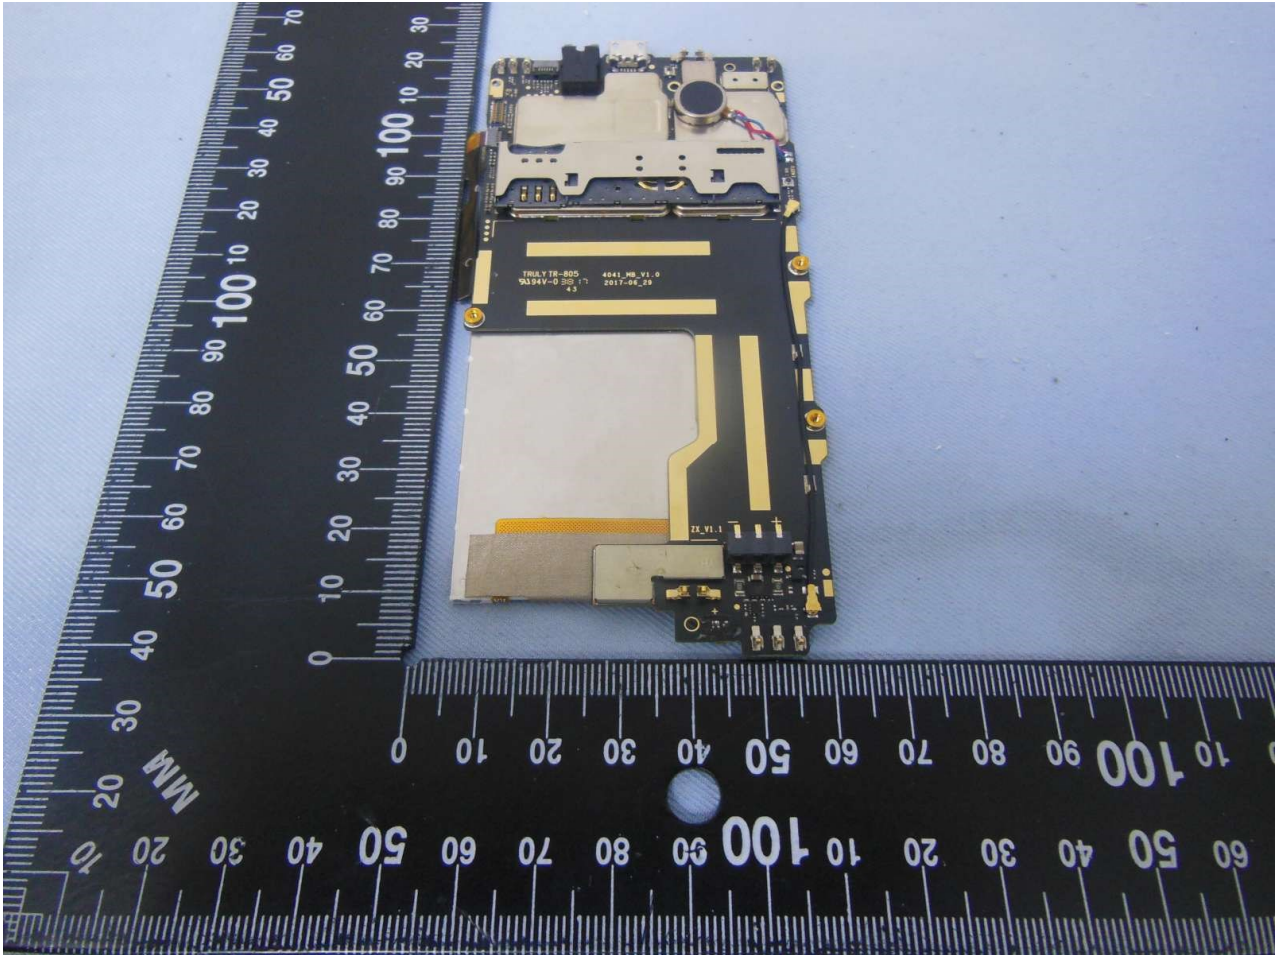

3. Internal Photograph of EUT

Brand Name: BLU / Model Name: DASH L4 LTE

Brand Name: BLU / Model Name: DASH L4 LTE

Brand Name: BLU / Model Name: DASH L4 LTE

Brand Name: BLU / Model Name: DASH L4 LTE

Brand Name: BLU / Model Name: DASH L4 LTE

Brand Name: BLU / Model Name: DASH L4 LTE

Brand Name: BLU / Model Name: DASH L4 LTE

Brand Name: BLU / Model Name: DASH L4 LTE

Brand Name: BLU / Model Name: DASH L4 LTE

Brand Name: BLU / Model Name: DASH L4 LTE