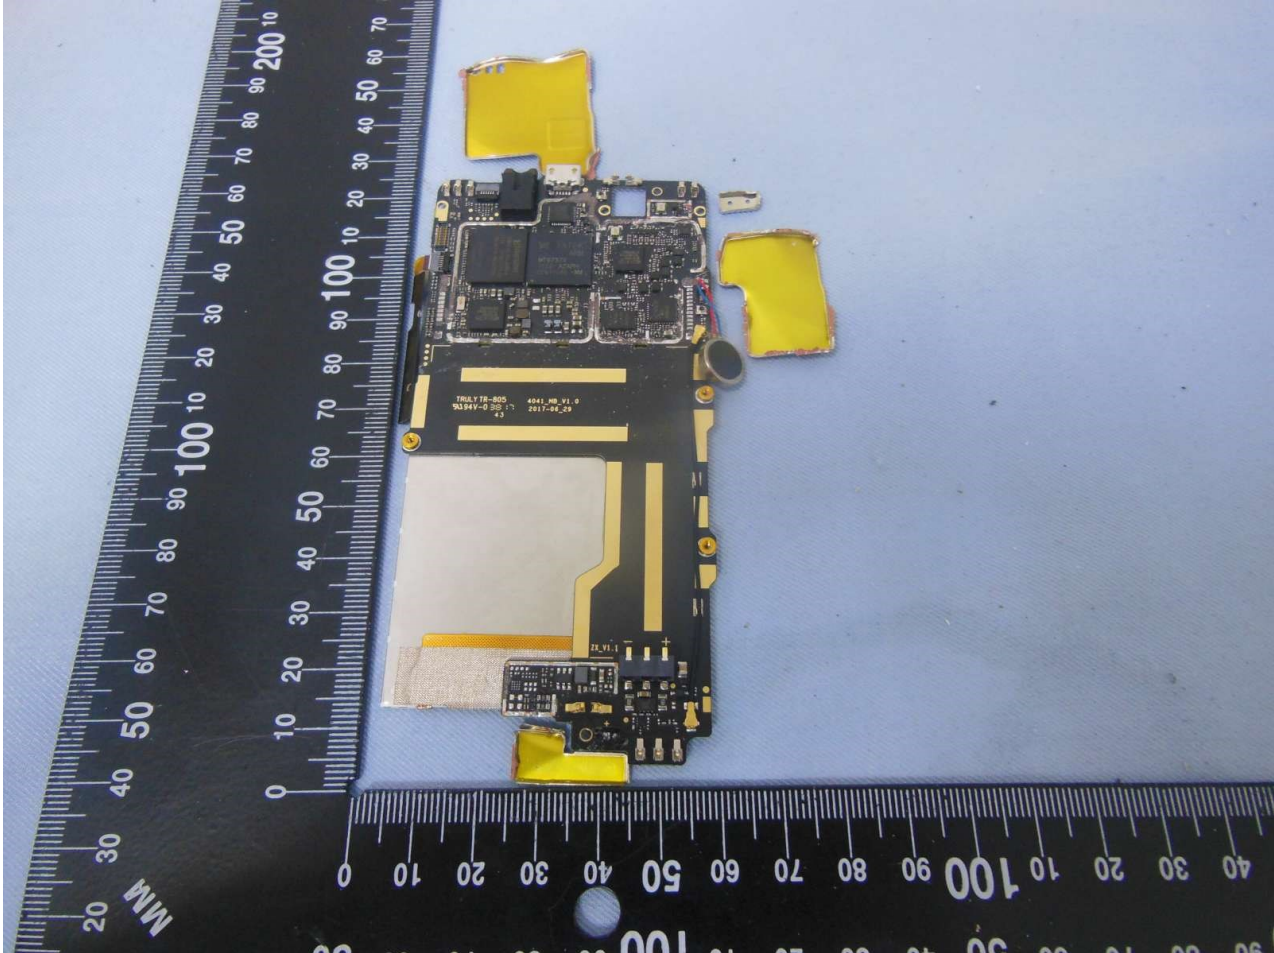

3. Internal Photograph of EUT

Brand Name: BLU / Model Name: DASH L4 LTE

Brand Name: BLU / Model Name: DASH L4 LTE

Brand Name: BLU / Model Name: DASH L4 LTE

Brand Name: BLU / Model Name: DASH L4 LTE

Brand Name: BLU / Model Name: DASH L4 LTE

Brand Name: BLU / Model Name: DASH L4 LTE

Brand Name: BLU / Model Name: DASH L4 LTE

Brand Name: BLU / Model Name: DASH L4 LTE

Brand Name: BLU / Model Name: DASH L4 LTE

Brand Name: BLU / Model Name: DASH L4 LTE