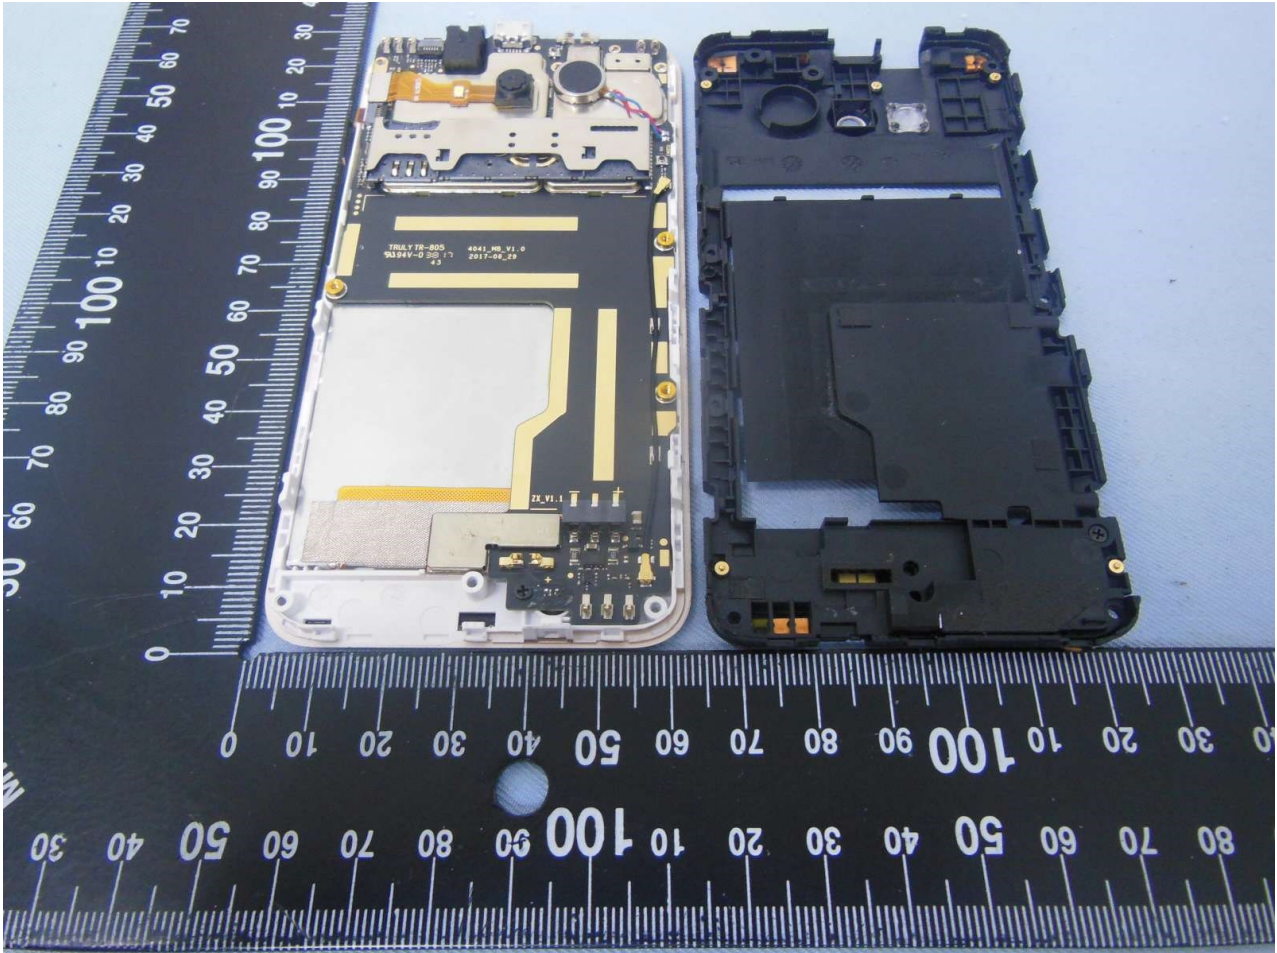

3. Internal Photograph of EUT

Brand Name: BLU / Model Name: DASH L4 LTE

Brand Name: BLU / Model Name: DASH L4 LTE

Brand Name: BLU / Model Name: DASH L4 LTE

Brand Name: BLU / Model Name: DASH L4 LTE

Brand Name: BLU / Model Name: DASH L4 LTE

Brand Name: BLU / Model Name: DASH L4 LTE

Brand Name: BLU / Model Name: DASH L4 LTE

Brand Name: BLU / Model Name: DASH L4 LTE

Brand Name: BLU / Model Name: DASH L4 LTE

Brand Name: BLU / Model Name: DASH L4 LTE