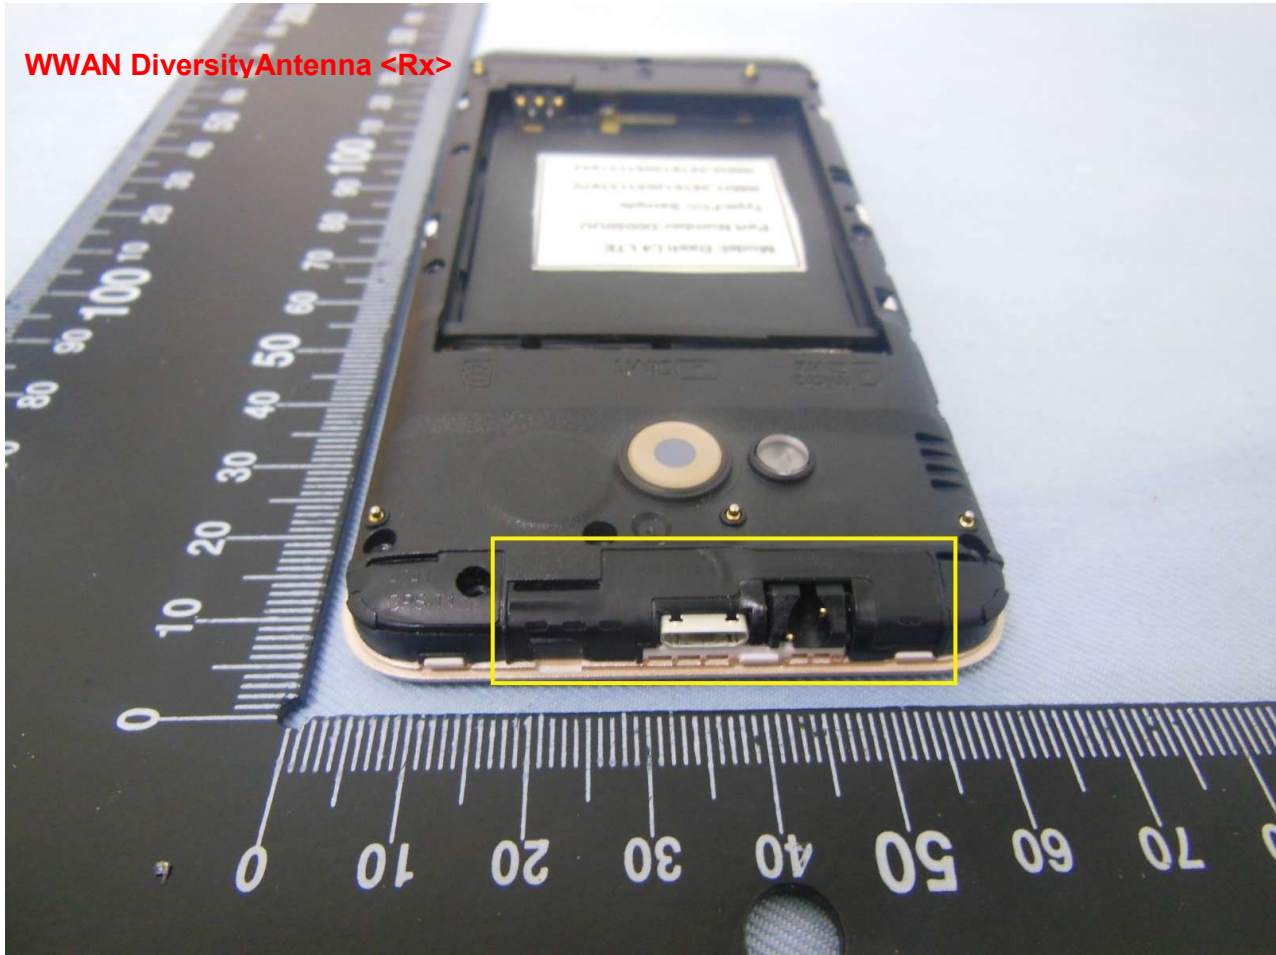

Brand Name: BLU / Model Name: DASH L4 LTE

Bluetooth & WLAN Antenna <Tx/Rx>

Brand Name: BLU / Model Name: DASH L4 LTE

Brand Name: BLU / Model Name: DASH L4 LTE

Brand Name: BLU / Model Name: DASH L4 LTE