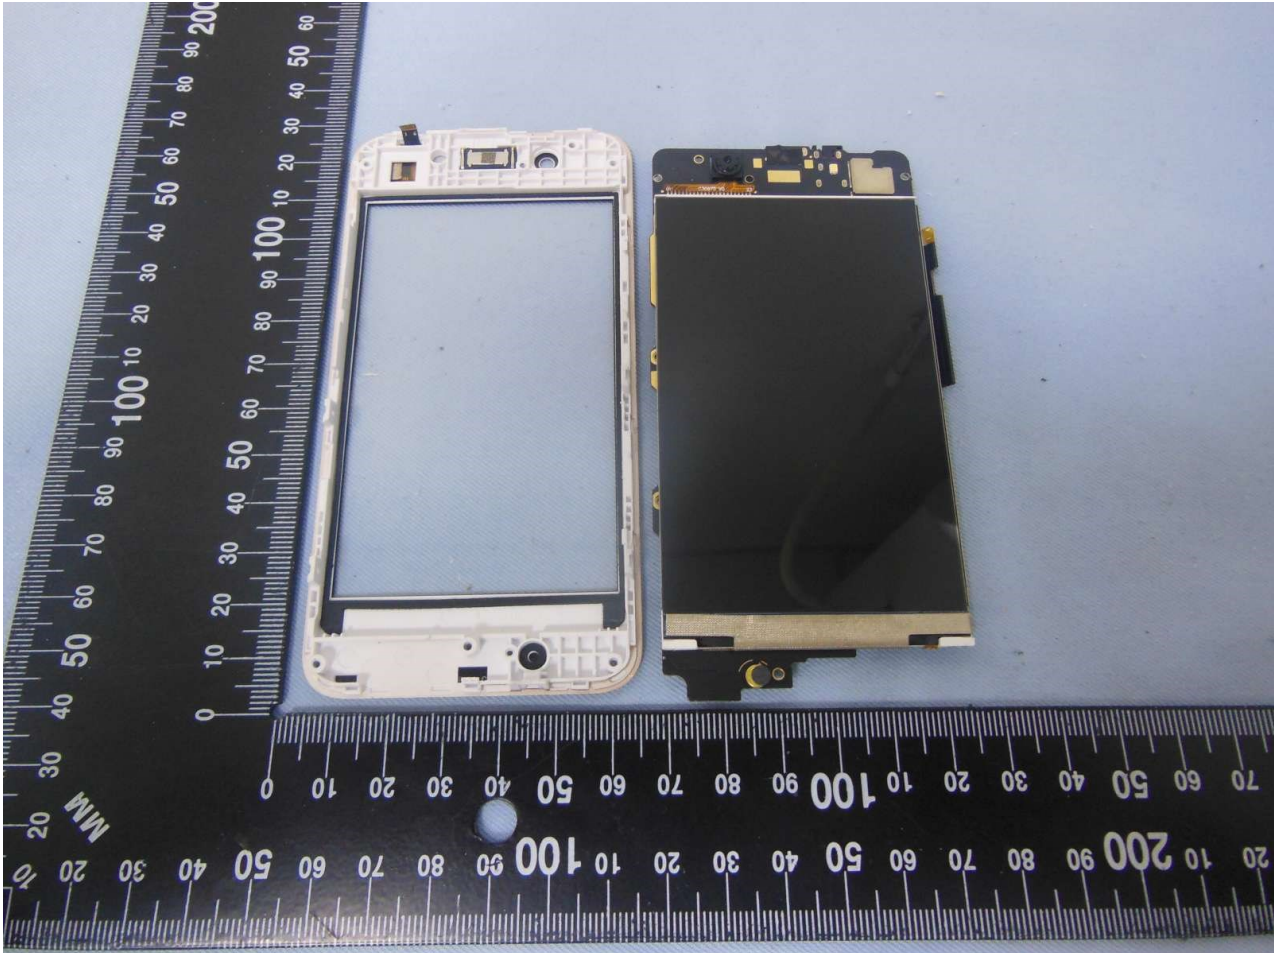

3. Internal Photograph of EUT

Brand Name: BLU / Model Name: DASH L4 LTE

Brand Name: BLU / Model Name: DASH L4 LTE

Brand Name: BLU / Model Name: DASH L4 LTE

Brand Name: BLU / Model Name: DASH L4 LTE

Brand Name: BLU / Model Name: DASH L4 LTE

Brand Name: BLU / Model Name: DASH L4 LTE

Brand Name: BLU / Model Name: DASH L4 LTE

Brand Name: BLU / Model Name: DASH L4 LTE

Brand Name: BLU / Model Name: DASH L4 LTE

Brand Name: BLU / Model Name: DASH L4 LTE