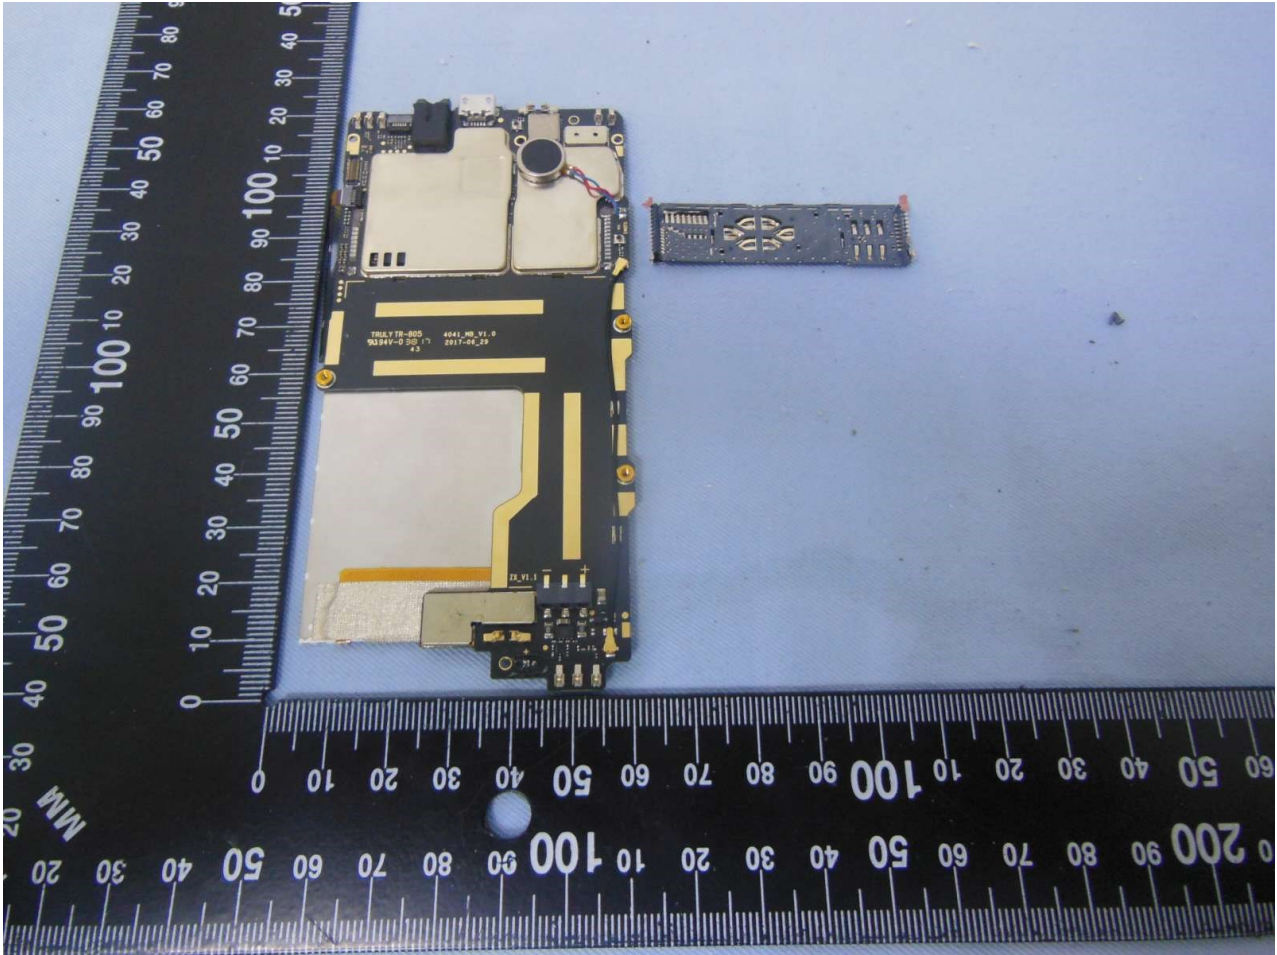

3. Internal Photograph of EUT

Brand Name: BLU / Model Name: DASH L4 LTE

Brand Name: BLU / Model Name: DASH L4 LTE

Brand Name: BLU / Model Name: DASH L4 LTE

Brand Name: BLU / Model Name: DASH L4 LTE

Brand Name: BLU / Model Name: DASH L4 LTE

Brand Name: BLU / Model Name: DASH L4 LTE

Brand Name: BLU / Model Name: DASH L4 LTE

Brand Name: BLU / Model Name: DASH L4 LTE

Brand Name: BLU / Model Name: DASH L4 LTE

Brand Name: BLU / Model Name: DASH L4 LTE