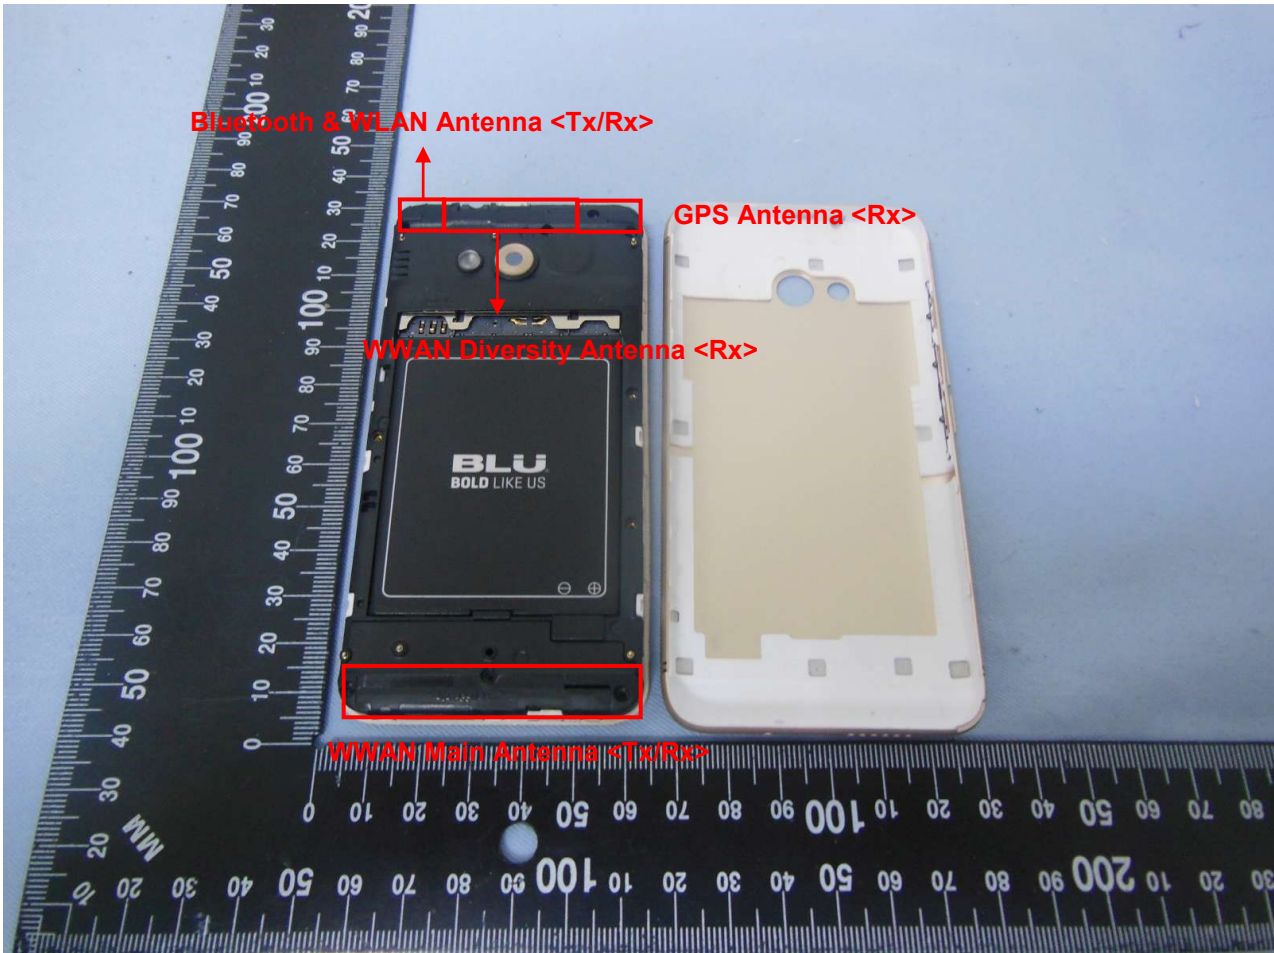

3. Internal Photograph of EUT

Brand Name: BLU / Model Name: DASH L4 LTE

Brand Name: BLU / Model Name: DASH L4 LTE

Brand Name: BLU / Model Name: DASH L4 LTE

Brand Name: BLU / Model Name: DASH L4 LTE

Brand Name: BLU / Model Name: DASH L4 LTE

Brand Name: BLU / Model Name: DASH L4 LTE

Brand Name: BLU / Model Name: DASH L4 LTE

Brand Name: BLU / Model Name: DASH L4 LTE

Brand Name: BLU / Model Name: DASH L4 LTE

Brand Name: BLU / Model Name: DASH L4 LTE