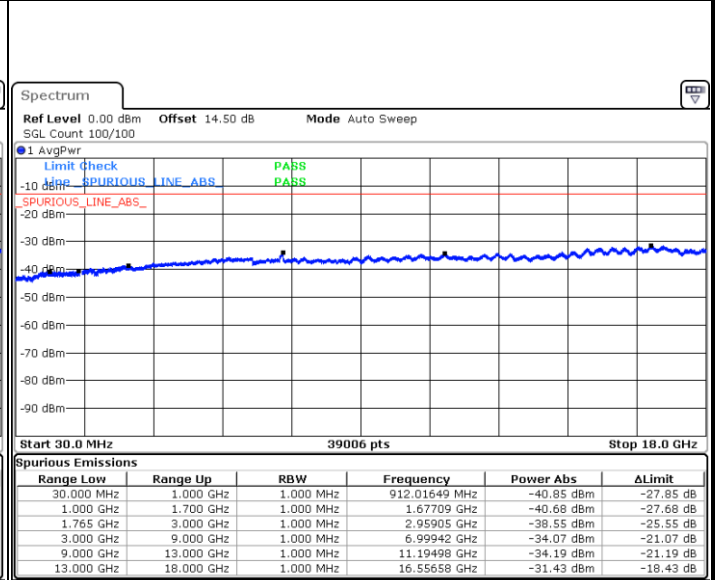

Date: 16.OCT.2017 11:08:28

Highest Channel / QPSK

Highest Channel / 16QAM

Date: 16.OCT.2017 11:14:39

Date: 16.OCT.2017 11:15:35

LTE Band 4 / 1.4MHz

Lowest Channel / QPSK

Lowest Channel / 16QAM

Date: 16.OCT.2017 13:23:57

Date: 16.OCT.2017 13:24:53

Middle Channel / QPSK

Middle Channel / 16QAM

Date: 16.OCT.2017 13:26:29

Date: 16.OCT.2017 13:27:25

LTE Band 4 / 1.4MHz

Highest Channel / QPSK

Date: 16.OCT.2017 13:33:39

Highest Channel / 16QAM

Date: 16.OCT.2017 13:34:35

LTE Band 4 / 3MHz

Lowest Channel / QPSK

Date: 16.OCT.2017 13:40:49

Lowest Channel / 16QAM

Date: 16.OCT.2017 13:41:45