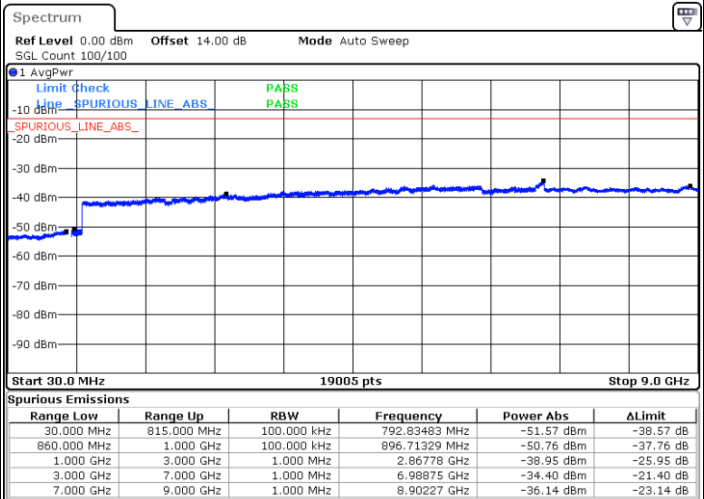

Date: 16.OCT.2017 18:09:57

Highest Channel / QPSK

Highest Channel / 16QAM

Date: 16.OCT.2017 18:10:11

Date: 16.OCT.2017 18:19:07

LTE Band 5 / 5MHz

Lowest Channel / QPSK

Lowest Channel / 16QAM

Date: 16.OCT.2017 18:27:21

Date: 16.OCT.2017 18:28:17

Middle Channel / QPSK

Middle Channel / 16QAM

Date: 16.OCT.2017 18:29:54

Date: 16.OCT.2017 18:30:50

LTE Band 5 / 5MHz

Highest Channel / QPSK

Date: 16.OCT.2017 18:39:04

Highest Channel / 16QAM

Date: 16.OCT.2017 18:40:00

LTE Band 5 / 10MHz

Lowest Channel / QPSK

Date: 16.OCT.2017 18:48:13

Lowest Channel / 16QAM

Date: 16.OCT.2017 18:49:09