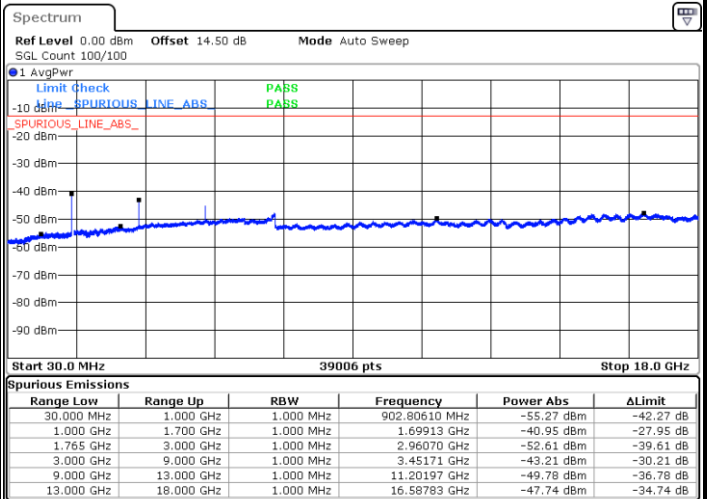

Lowest Channel / QPSK

Date: 16.OCT.2017 14:19:14

Lowest Channel / 16QAM

Date: 16.OCT.2017 14:20:10

LTE Band 4 / 10MHz

Middle Channel / QPSK

Date: 16.OCT.2017 14:21:46

Middle Channel / 16QAM

Date: 16.OCT.2017 14:22:42

Highest Channel / QPSK

Date: 16.OCT.2017 14:28:57

Highest Channel / 16QAM

Date: 16.OCT.2017 14:29:53

LTE Band 4 / 15MHz

Lowest Channel / QPSK

Lowest Channel / 16QAM

Date: 16.OCT.2017 14:36:07

Date: 16.OCT.2017 14:37:03

Middle Channel / QPSK

Middle Channel / 16QAM

Date: 16.OCT.2017 14:38:39

Date: 16.OCT.2017 14:39:35

LTE Band 4 / 15MHz

Highest Channel / QPSK