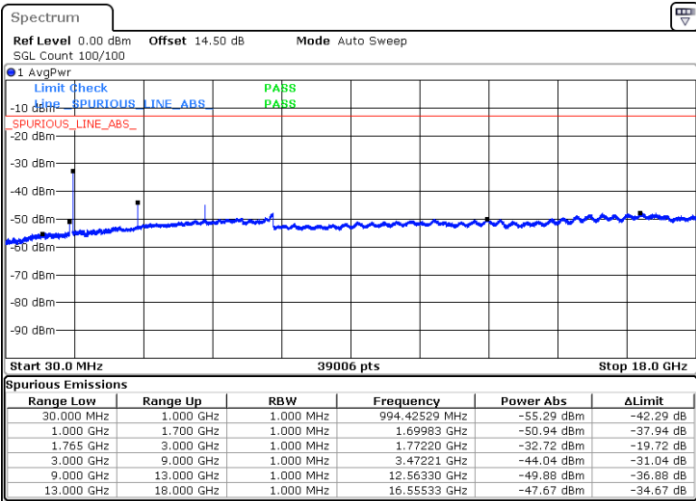

Date: 16.OCT.2017 14:45:49

Highest Channel / 16QAM

Date: 16.OCT.2017 14:46:45

LTE Band 4 / 20MHz

Lowest Channel / QPSK

Date: 16.OCT.2017 14:52:59

Lowest Channel / 16QAM

Date: 16.OCT.2017 14:53:55

LTE Band 4 / 20MHz

Middle Channel / QPSK

Middle Channel / 16QAM

Date: 16.OCT.2017 14:55:31

Date: 16.OCT.2017 14:56:27

Highest Channel / QPSK

Highest Channel / 16QAM

Date: 16.OCT.2017 15:02:41

Date: 16.OCT.2017 15:03:37

LTE Band 5 / 1.4MHz

Lowest Channel / QPSK

Lowest Channel / 16QAM

Date: 16.OCT.2017 17:45:34

Date: 16.OCT.2017 17:46:30

Middle Channel / QPSK

Middle Channel / 16QAM