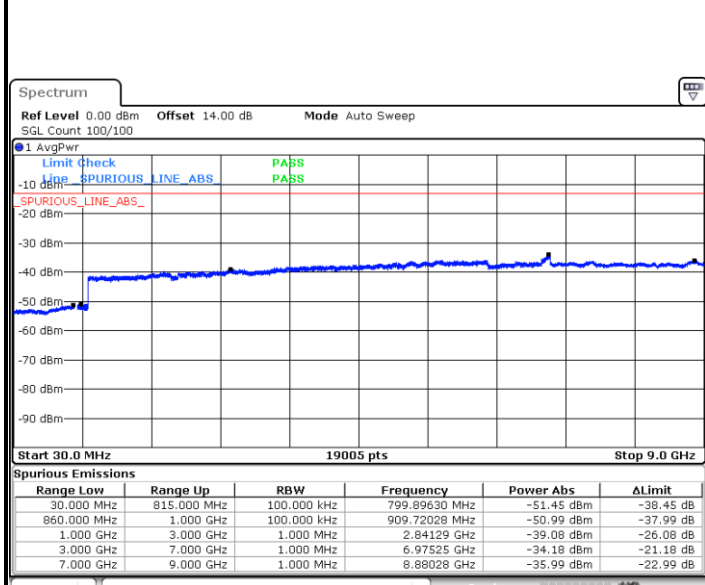

Date: 16.OCT.2017 18:09:57

Highest Channel / QPSK

Highest Channel / 16QAM

Date: 16.OCT.2017 18:10:11

Date: 16.OCT.2017 18:19:07

LTE Band 5 / 5MHz

Lowest Channel / QPSK

Lowest Channel / 16QAM

Date: 16.OCT.2017 18:27:21

Date: 16.OCT.2017 18:28:17

Middle Channel / QPSK

Middle Channel / 16QAM

Date: 16.OCT.2017 18:29:54

Date: 16.OCT.2017 18:30:50

LTE Band 5 / 5MHz

Highest Channel / QPSK

Date: 16.OCT.2017 18:39:04

Highest Channel / 16QAM

Date: 16.OCT.2017 18:40:00

LTE Band 5 / 10MHz

Lowest Channel / QPSK

Date: 16.OCT.2017 18:48:13

Lowest Channel / 16QAM

Date: 16.OCT.2017 18:49:09

LTE Band 5 / 10MHz

Middle Channel / QPSK

Middle Channel / 16QAM

Date: 16.OCT.2017 18:50:46

Date: 16.OCT.2017 18:51:42

Highest Channel / QPSK

Highest Channel / 16QAM

Date: 16.OCT.2017 18:59:55