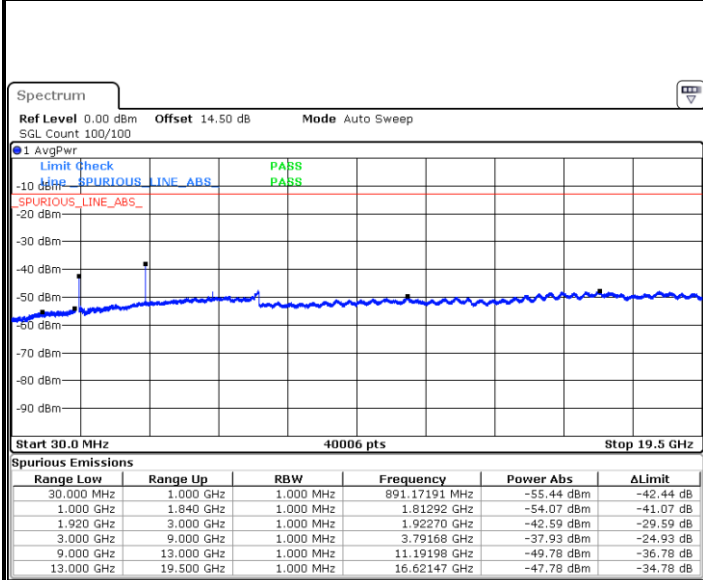

Date: 16.OCT.2017 10:42:01

LTE Band 2 / 15MHz

Lowest Channel / QPSK

Lowest Channel / 16QAM

Date: 16.OCT.2017 10:48:14

Date: 16.OCT.2017 10:49:09

Middle Channel / QPSK

Middle Channel / 16QAM

Date: 16.OCT.2017 10:50:46

Date: 16.OCT.2017 10:51:41

LTE Band 2 / 15MHz

Highest Channel / QPSK

Date: 16.OCT.2017 10:57:53

Highest Channel / 16QAM

Date: 16.OCT.2017 10:58:48

LTE Band 2 / 20MHz

Lowest Channel / QPSK

Date: 16.OCT.2017 11:05:00

Lowest Channel / 16QAM

Date: 16.OCT.2017 11:05:56

LTE Band 2 / 20MHz

Middle Channel / QPSK

Middle Channel / 16QAM

Date: 16.OCT.2017 11:07:32

Date: 16.OCT.2017 11:08:28

Highest Channel / QPSK

Highest Channel / 16QAM

Date: 16.OCT.2017 11:14:39

Date: 16.OCT.2017 11:15:35

LTE Band 4 / 1.4MHz

Lowest Channel / QPSK

Lowest Channel / 16QAM