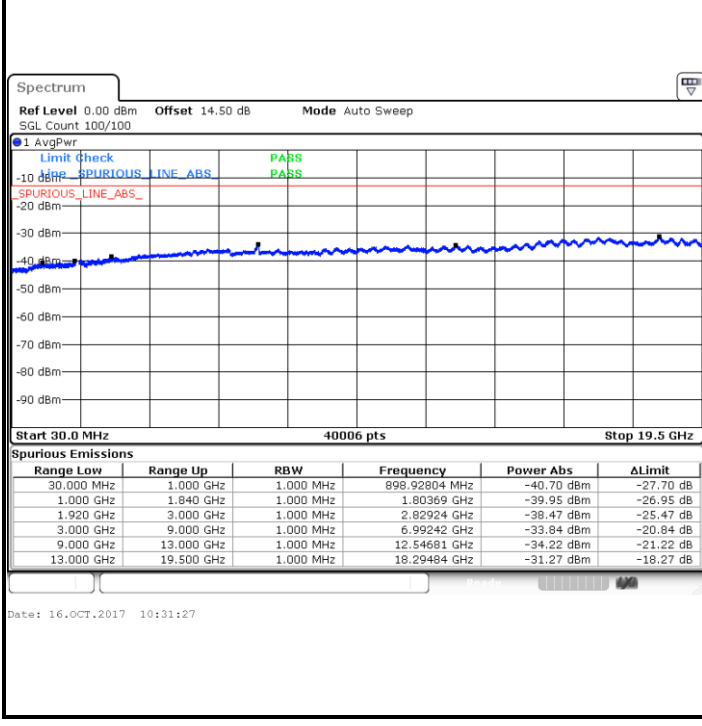

Date: 16.OCT.2017 10:08:27

LTE Band 2 / 5MHz

Lowest Channel / QPSK

Lowest Channel / 16QAM

Date: 16.OCT.2017 10:14:41

Date: 16.OCT.2017 10:15:36

Middle Channel / QPSK

Middle Channel / 16QAM

Date: 16.OCT.2017 10:17:12

Date: 16.OCT.2017 10:18:08

LTE Band 2 / 5MHz

Highest Channel / QPSK

Highest Channel / 16QAM

LTE Band 2 / 10MHz

Lowest Channel / QPSK

Lowest Channel / 16QAM

LTE Band 2 / 10MHz

Middle Channel / QPSK

Middle Channel / 16QAM

Date: 16.OCT.2017 10:33:59

Date: 16.OCT.2017 10:34:54

Highest Channel / QPSK

Highest Channel / 16QAM

Date: 16.OCT.2017 10:41:06

Date: 16.OCT.2017 10:42:01

LTE Band 2 / 15MHz

Lowest Channel / QPSK

Lowest Channel / 16QAM

Date: 16.OCT.2017 10:48:14

Date: 16.OCT.2017 10:49:09

Middle Channel / QPSK

Middle Channel / 16QAM