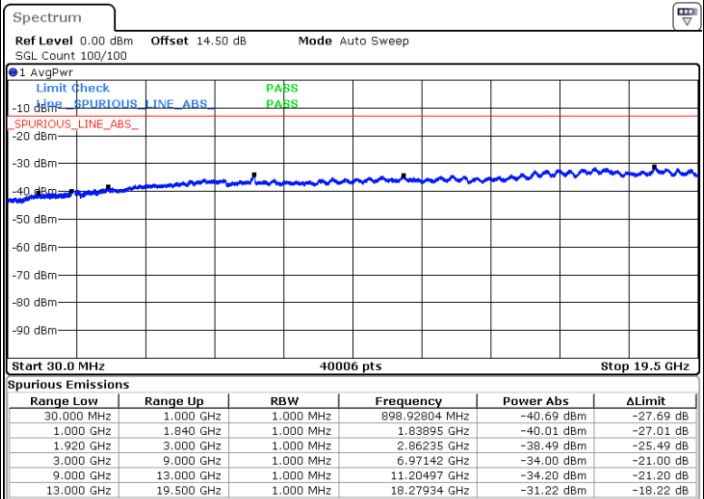

LTE Band 2 / 3MHz

Middle Channel / QPSK

Middle Channel / 16QAM

Date: 16.OCT.2017 10:00:23

Date: 16.OCT.2017 10:01:19

Highest Channel / QPSK

Highest Channel / 16QAM

Date: 16.OCT.2017 10:07:32

Date: 16.OCT.2017 10:08:27

LTE Band 2 / 5MHz

Lowest Channel / QPSK

Lowest Channel / 16QAM

Date: 16.OCT.2017 10:14:41

Date: 16.OCT.2017 10:15:36

Middle Channel / QPSK

Middle Channel / 16QAM

Date: 16.OCT.2017 10:17:12

Date: 16.OCT.2017 10:18:08

LTE Band 2 / 5MHz

Highest Channel / QPSK

Highest Channel / 16QAM

LTE Band 2 / 10MHz

Lowest Channel / QPSK

Lowest Channel / 16QAM