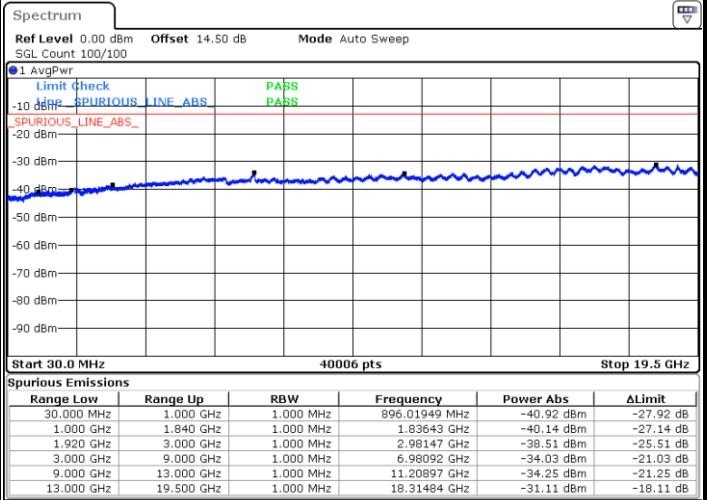

Date: 16.OCT.2017 10:08:27

LTE Band 2 / 5MHz

Lowest Channel / QPSK

Lowest Channel / 16QAM

Date: 16.OCT.2017 10:14:41

Date: 16.OCT.2017 10:15:36

Middle Channel / QPSK

Middle Channel / 16QAM

Date: 16.OCT.2017 10:17:12

Date: 16.OCT.2017 10:18:08

LTE Band 2 / 5MHz

Highest Channel / QPSK

Highest Channel / 16QAM

LTE Band 2 / 10MHz

Lowest Channel / QPSK

Lowest Channel / 16QAM

LTE Band 2 / 10MHz

Middle Channel / QPSK

Middle Channel / 16QAM

Date: 16.OCT.2017 10:33:59

Date: 16.OCT.2017 10:34:54

Highest Channel / QPSK

Highest Channel / 16QAM

Date: 16.OCT.2017 10:41:06