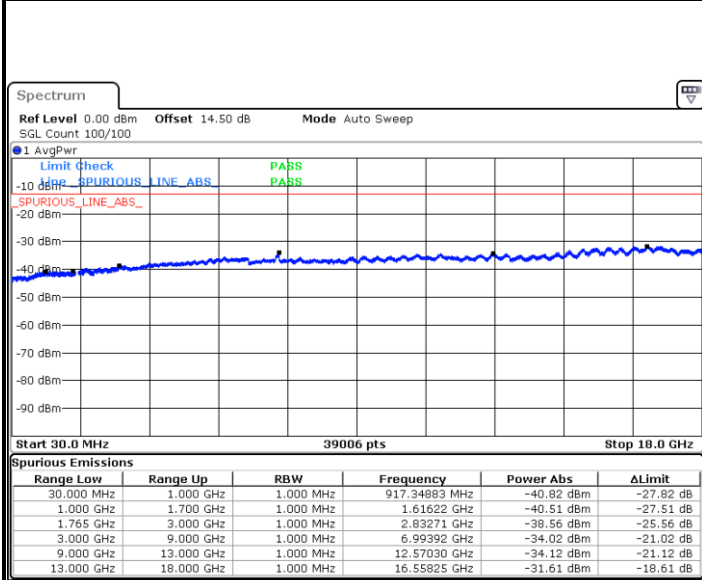

Date: 16.OCT.2017 14:00:14

Date: 16.OCT.2017 14:01:10

LTE Band 4 / 5MHz

Highest Channel / QPSK

Date: 16.OCT.2017 14:07:25

Highest Channel / 16QAM

Date: 16.OCT.2017 14:08:21

LTE Band 4 / 10MHz

Lowest Channel / QPSK

Date: 16.OCT.2017 14:19:14

Lowest Channel / 16QAM

Date: 16.OCT.2017 14:20:10

LTE Band 4 / 10MHz

Middle Channel / QPSK

Date: 16.OCT.2017 14:21:46

Middle Channel / 16QAM

Date: 16.OCT.2017 14:22:42

Highest Channel / QPSK

Date: 16.OCT.2017 14:28:57

Highest Channel / 16QAM

Date: 16.OCT.2017 14:29:53

LTE Band 4 / 15MHz

Lowest Channel / QPSK

Lowest Channel / 16QAM