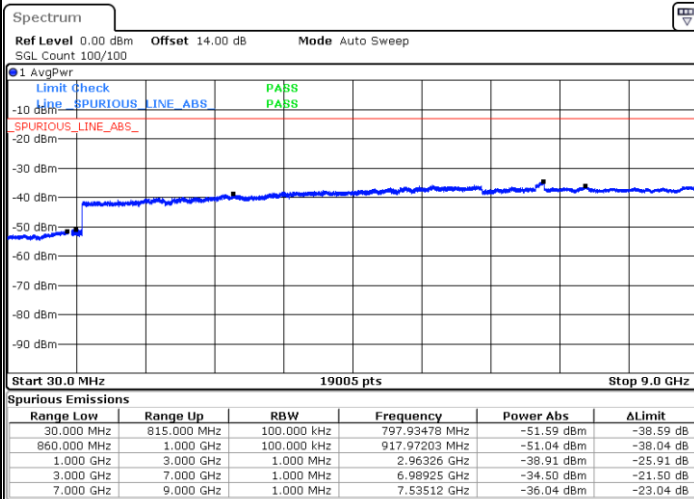

Date: 16.OCT.2017 17:48:07

Date: 16.OCT.2017 17:49:03

LTE Band 5 / 1.4MHz

Highest Channel / QPSK

Date: 16.OCT.2017 17:57:17

Highest Channel / 16QAM

Date: 16.OCT.2017 17:58:13

LTE Band 5 / 3MHz

Lowest Channel / QPSK

Date: 16.OCT.2017 18:06:28

Lowest Channel / 16QAM

Date: 16.OCT.2017 18:07:24

LTE Band 5 / 3MHz

Middle Channel / QPSK

Middle Channel / 16QAM

Date: 16.OCT.2017 18:09:01

Date: 16.OCT.2017 18:09:57

Highest Channel / QPSK

Highest Channel / 16QAM

Date: 16.OCT.2017 18:10:11

Date: 16.OCT.2017 18:19:07

LTE Band 5 / 5MHz

Lowest Channel / QPSK

Lowest Channel / 16QAM