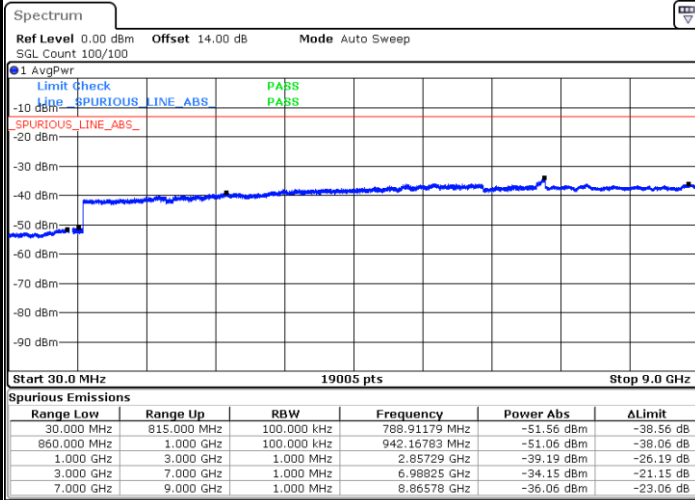

Date: 16.OCT.2017 15:03:37

LTE Band 5 / 1.4MHz

Lowest Channel / QPSK

Lowest Channel / 16QAM

Date: 16.OCT.2017 17:45:34

Date: 16.OCT.2017 17:46:30

Middle Channel / QPSK

Middle Channel / 16QAM

Date: 16.OCT.2017 17:48:07

Date: 16.OCT.2017 17:49:03

LTE Band 5 / 1.4MHz

Highest Channel / QPSK

Date: 16.OCT.2017 17:57:17

Highest Channel / 16QAM

Date: 16.OCT.2017 17:58:13

LTE Band 5 / 3MHz

Lowest Channel / QPSK

Date: 16.OCT.2017 18:06:28

Lowest Channel / 16QAM

Date: 16.OCT.2017 18:07:24

LTE Band 5 / 3MHz

Middle Channel / QPSK

Middle Channel / 16QAM

Date: 16.OCT.2017 18:09:01