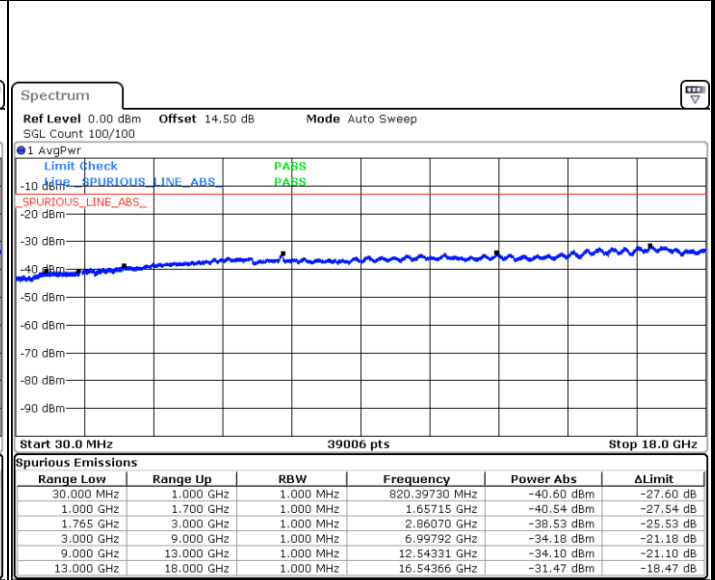

Date: 16.OCT.2017 13:23:57

Date: 16.OCT.2017 13:24:53

Middle Channel / QPSK

Middle Channel / 16QAM

Date: 16.OCT.2017 13:26:29

Date: 16.OCT.2017 13:27:25

LTE Band 4 / 1.4MHz

Highest Channel / QPSK

Date: 16.OCT.2017 13:33:39

Highest Channel / 16QAM

Date: 16.OCT.2017 13:34:35

LTE Band 4 / 3MHz

Lowest Channel / QPSK

Date: 16.OCT.2017 13:40:49

Lowest Channel / 16QAM

Date: 16.OCT.2017 13:41:45

LTE Band 4 / 3MHz

Middle Channel / QPSK

Date: 16.OCT.2017 13:43:22

Middle Channel / 16QAM

Date: 16.OCT.2017 13:44:18

Highest Channel / QPSK

Date: 16.OCT.2017 13:50:32

Highest Channel / 16QAM