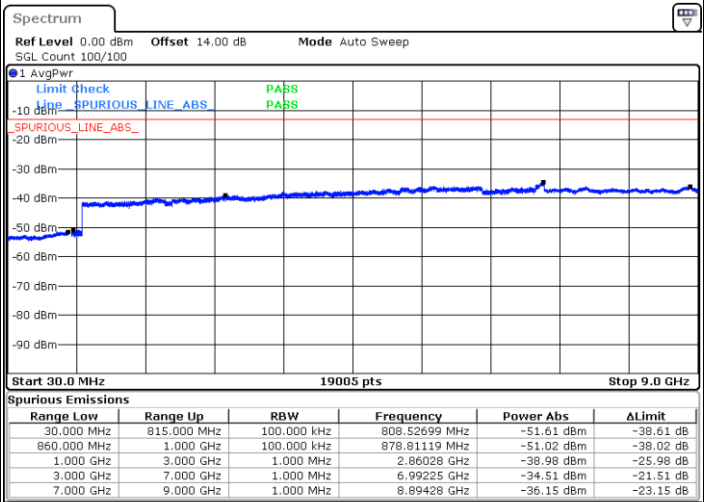

Date: 16.OCT.2017 15:03:37

LTE Band 5 / 1.4MHz

Lowest Channel / QPSK

Lowest Channel / 16QAM

Date: 16.OCT.2017 17:45:34

Date: 16.OCT.2017 17:46:30

Middle Channel / QPSK

Middle Channel / 16QAM

Date: 16.OCT.2017 17:48:07

Date: 16.OCT.2017 17:49:03

LTE Band 5 / 1.4MHz

Highest Channel / QPSK

Date: 16.OCT.2017 17:57:17

Highest Channel / 16QAM

Date: 16.OCT.2017 17:58:13

LTE Band 5 / 3MHz

Lowest Channel / QPSK

Date: 16.OCT.2017 18:06:28

Lowest Channel / 16QAM

Date: 16.OCT.2017 18:07:24

LTE Band 5 / 3MHz

Middle Channel / QPSK

Middle Channel / 16QAM

Date: 16.OCT.2017 18:09:01