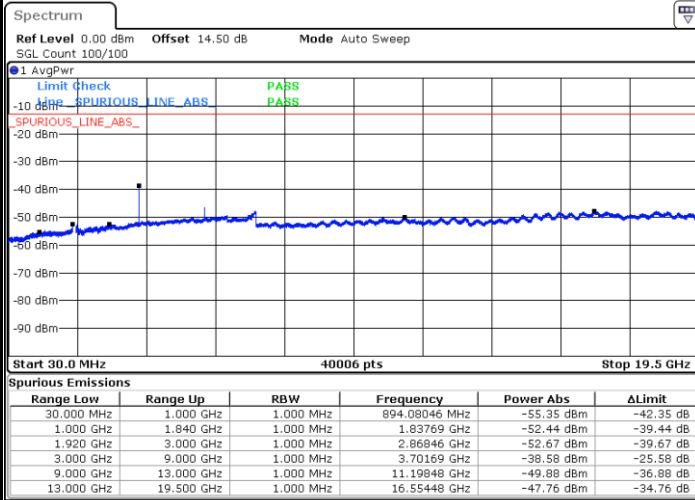

Date: 16.OCT.2017 10:17:12

Date: 16.OCT.2017 10:18:08

LTE Band 2 / 5MHz

Highest Channel / QPSK

Highest Channel / 16QAM

LTE Band 2 / 10MHz

Lowest Channel / QPSK

Lowest Channel / 16QAM

LTE Band 2 / 10MHz

Middle Channel / QPSK

Middle Channel / 16QAM

Date: 16.OCT.2017 10:33:59

Date: 16.OCT.2017 10:34:54

Highest Channel / QPSK

Highest Channel / 16QAM

Date: 16.OCT.2017 10:41:06

Date: 16.OCT.2017 10:42:01

LTE Band 2 / 15MHz

Lowest Channel / QPSK

Lowest Channel / 16QAM

Date: 16.OCT.2017 10:48:14

Date: 16.OCT.2017 10:49:09

Middle Channel / QPSK

Middle Channel / 16QAM