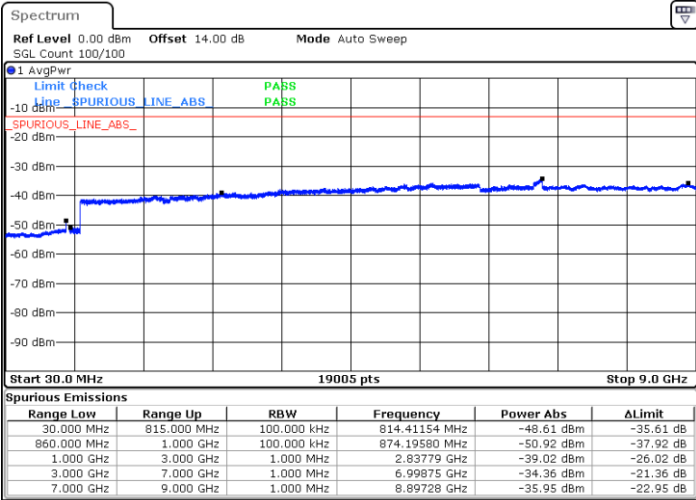

Date: 16.OCT.2017 18:09:57

Highest Channel / QPSK

Highest Channel / 16QAM

Date: 16.OCT.2017 18:10:11

Date: 16.OCT.2017 18:19:07

LTE Band 5 / 5MHz

Lowest Channel / QPSK

Lowest Channel / 16QAM

Date: 16.OCT.2017 18:27:21

Date: 16.OCT.2017 18:28:17

Middle Channel / QPSK

Middle Channel / 16QAM

Date: 16.OCT.2017 18:29:54

Date: 16.OCT.2017 18:30:50

LTE Band 5 / 5MHz

Highest Channel / QPSK

Date: 16.OCT.2017 18:39:04

Highest Channel / 16QAM

Date: 16.OCT.2017 18:40:00

LTE Band 5 / 10MHz

Lowest Channel / QPSK

Date: 16.OCT.2017 18:48:13

Lowest Channel / 16QAM

Date: 16.OCT.2017 18:49:09

LTE Band 5 / 10MHz

Middle Channel / QPSK

Middle Channel / 16QAM

Date: 16.OCT.2017 18:50:46

Date: 16.OCT.2017 18:51:42

Highest Channel / QPSK

Highest Channel / 16QAM

Date: 16.OCT.2017 18:59:55