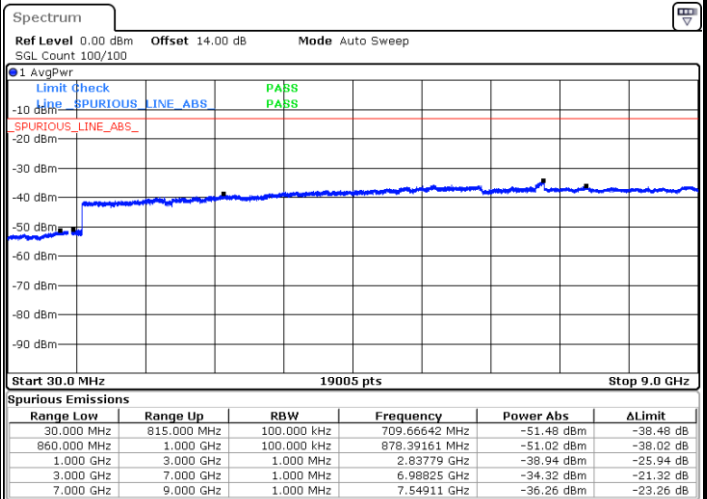

Date: 16.OCT.2017 18:39:04

Highest Channel / 16QAM

Date: 16.OCT.2017 18:40:00

LTE Band 5 / 10MHz

Lowest Channel / QPSK

Date: 16.OCT.2017 18:48:13

Lowest Channel / 16QAM

Date: 16.OCT.2017 18:49:09

LTE Band 5 / 10MHz

Middle Channel / QPSK

Middle Channel / 16QAM

Date: 16.OCT.2017 18:50:46

Date: 16.OCT.2017 18:51:42

Highest Channel / QPSK

Highest Channel / 16QAM

Date: 16.OCT.2017 18:59:55

Date: 16.OCT.2017 19:00:50

LTE Band 7 / 5MHz

Lowest Channel / QPSK

Lowest Channel / 16QAM

Date: 16.OCT.2017 19:24:00

Date: 16.OCT.2017 19:24:53

Middle Channel / QPSK

Middle Channel / 16QAM