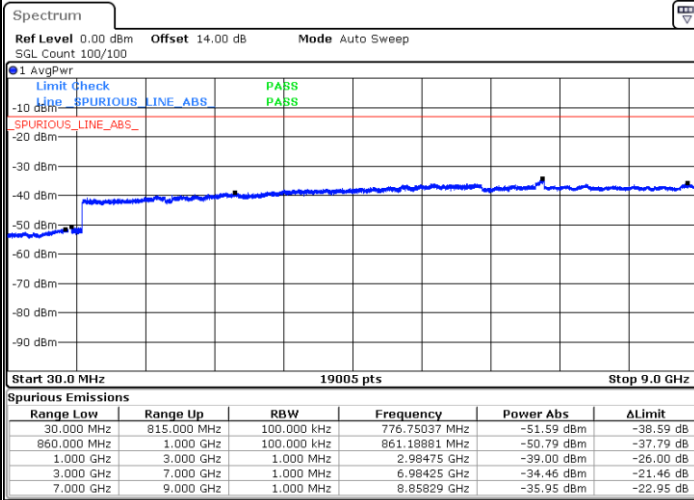

Date: 16.OCT.2017 17:48:07

Date: 16.OCT.2017 17:49:03

LTE Band 5 / 1.4MHz

Highest Channel / QPSK

Date: 16.OCT.2017 17:57:17

Highest Channel / 16QAM

Date: 16.OCT.2017 17:58:13

LTE Band 5 / 3MHz

Lowest Channel / QPSK

Date: 16.OCT.2017 18:06:28

Lowest Channel / 16QAM

Date: 16.OCT.2017 18:07:24

LTE Band 5 / 3MHz

Middle Channel / QPSK

Middle Channel / 16QAM

Date: 16.OCT.2017 18:09:01

Date: 16.OCT.2017 18:09:57

Highest Channel / QPSK

Highest Channel / 16QAM

Date: 16.OCT.2017 18:10:11

Date: 16.OCT.2017 18:19:07

LTE Band 5 / 5MHz

Lowest Channel / QPSK

Lowest Channel / 16QAM