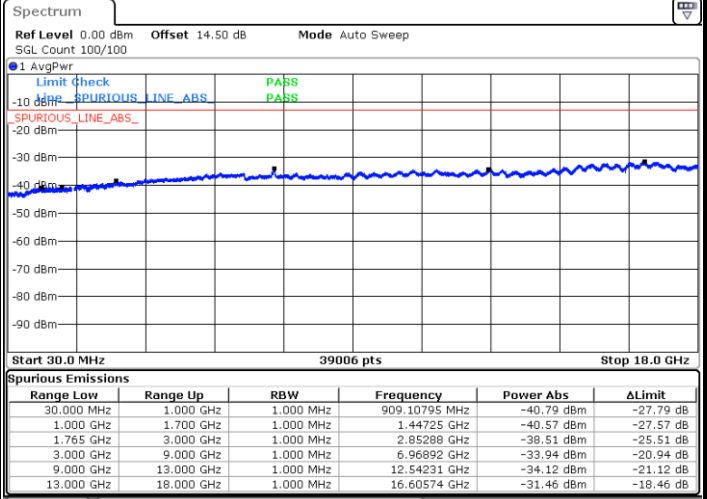

Lowest Channel / QPSK

Date: 16.OCT.2017 11:05:00

Lowest Channel / 16QAM

Date: 16.OCT.2017 11:05:56

LTE Band 2 / 20MHz

Middle Channel / QPSK

Middle Channel / 16QAM

Date: 16.OCT.2017 11:07:32

Date: 16.OCT.2017 11:08:28

Highest Channel / QPSK

Highest Channel / 16QAM

Date: 16.OCT.2017 11:14:39

Date: 16.OCT.2017 11:15:35

LTE Band 4 / 1.4MHz

Lowest Channel / QPSK

Lowest Channel / 16QAM

Date: 16.OCT.2017 13:23:57

Date: 16.OCT.2017 13:24:53

Middle Channel / QPSK

Middle Channel / 16QAM

Date: 16.OCT.2017 13:26:29

Date: 16.OCT.2017 13:27:25

LTE Band 4 / 1.4MHz

Highest Channel / QPSK