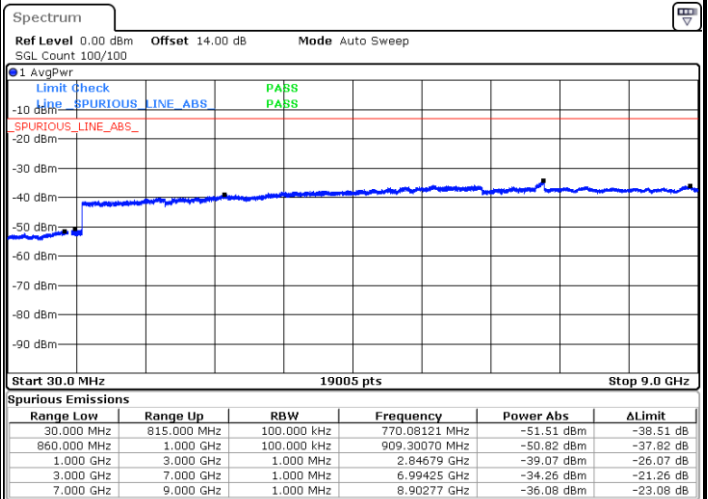

Date: 16.OCT.2017 17:48:07

Date: 16.OCT.2017 17:49:03

LTE Band 5 / 1.4MHz

Highest Channel / QPSK

Date: 16.OCT.2017 17:57:17

Highest Channel / 16QAM

Date: 16.OCT.2017 17:58:13

LTE Band 5 / 3MHz

Lowest Channel / QPSK

Date: 16.OCT.2017 18:06:28

Lowest Channel / 16QAM

Date: 16.OCT.2017 18:07:24

LTE Band 5 / 3MHz

Middle Channel / QPSK

Middle Channel / 16QAM

Date: 16.OCT.2017 18:09:01

Date: 16.OCT.2017 18:09:57

Highest Channel / QPSK

Highest Channel / 16QAM

Date: 16.OCT.2017 18:10:11

Date: 16.OCT.2017 18:19:07

LTE Band 5 / 5MHz

Lowest Channel / QPSK

Lowest Channel / 16QAM