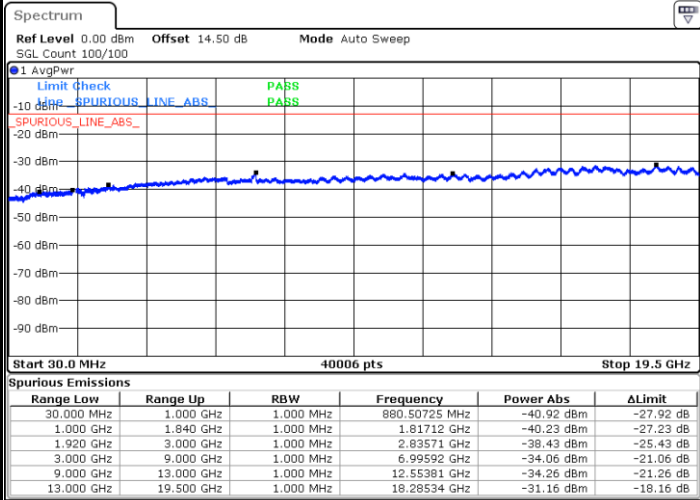

LTE Band 2 / 3MHz

Middle Channel / QPSK

Middle Channel / 16QAM

Date: 16.OCT.2017 10:00:23

Date: 16.OCT.2017 10:01:19

Highest Channel / QPSK

Highest Channel / 16QAM

Date: 16.OCT.2017 10:07:32

Date: 16.OCT.2017 10:08:27

LTE Band 2 / 5MHz

Lowest Channel / QPSK

Lowest Channel / 16QAM

Date: 16.OCT.2017 10:14:41

Date: 16.OCT.2017 10:15:36

Middle Channel / QPSK

Middle Channel / 16QAM

Date: 16.OCT.2017 10:17:12

Date: 16.OCT.2017 10:18:08

LTE Band 2 / 5MHz

Highest Channel / QPSK

Highest Channel / 16QAM

LTE Band 2 / 10MHz

Lowest Channel / QPSK

Lowest Channel / 16QAM