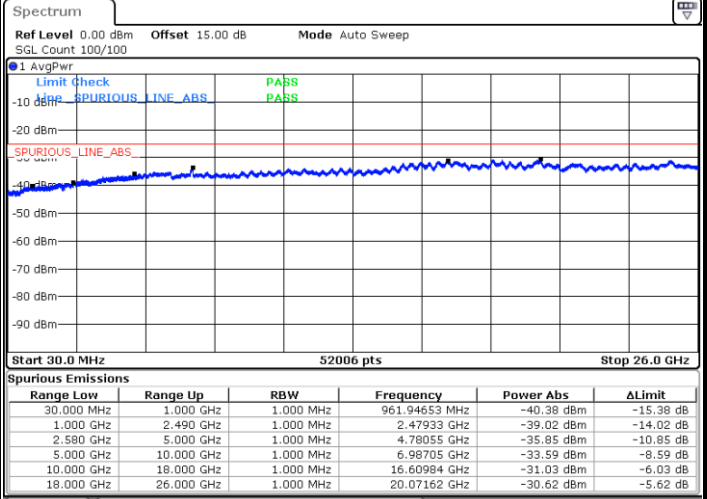

Date: 16.OCT.2017 18:39:04

Highest Channel / 16QAM

Date: 16.OCT.2017 18:40:00

LTE Band 5 / 10MHz

Lowest Channel / QPSK

Date: 16.OCT.2017 18:48:13

Lowest Channel / 16QAM

Date: 16.OCT.2017 18:49:09

LTE Band 5 / 10MHz

Middle Channel / QPSK

Middle Channel / 16QAM

Date: 16.OCT.2017 18:50:46

Date: 16.OCT.2017 18:51:42

Highest Channel / QPSK

Highest Channel / 16QAM

Date: 16.OCT.2017 18:59:55

Date: 16.OCT.2017 19:00:50

LTE Band 7 / 5MHz

Lowest Channel / QPSK

Lowest Channel / 16QAM

Date: 16.OCT.2017 19:24:00

Date: 16.OCT.2017 19:24:53

Middle Channel / QPSK

Middle Channel / 16QAM