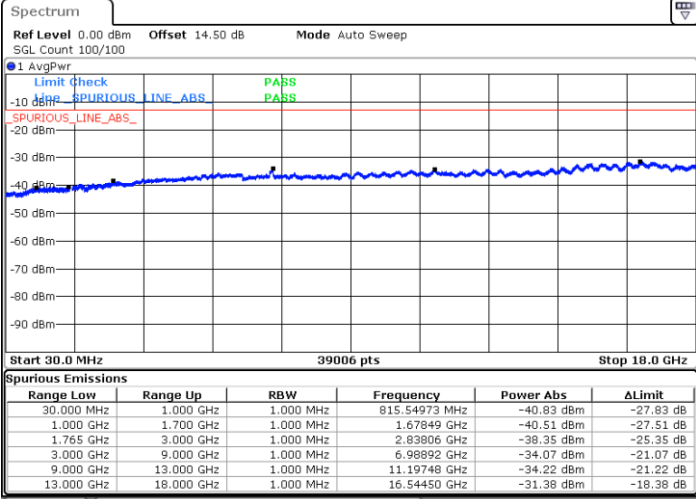

Lowest Channel / QPSK

Date: 16.OCT.2017 11:05:00

Lowest Channel / 16QAM

Date: 16.OCT.2017 11:05:56

LTE Band 2 / 20MHz

Middle Channel / QPSK

Middle Channel / 16QAM

Date: 16.OCT.2017 11:07:32

Date: 16.OCT.2017 11:08:28

Highest Channel / QPSK

Highest Channel / 16QAM

Date: 16.OCT.2017 11:14:39

Date: 16.OCT.2017 11:15:35

LTE Band 4 / 1.4MHz

Lowest Channel / QPSK

Lowest Channel / 16QAM

Date: 16.OCT.2017 13:23:57

Date: 16.OCT.2017 13:24:53

Middle Channel / QPSK

Middle Channel / 16QAM

Date: 16.OCT.2017 13:26:29

Date: 16.OCT.2017 13:27:25

LTE Band 4 / 1.4MHz

Highest Channel / QPSK