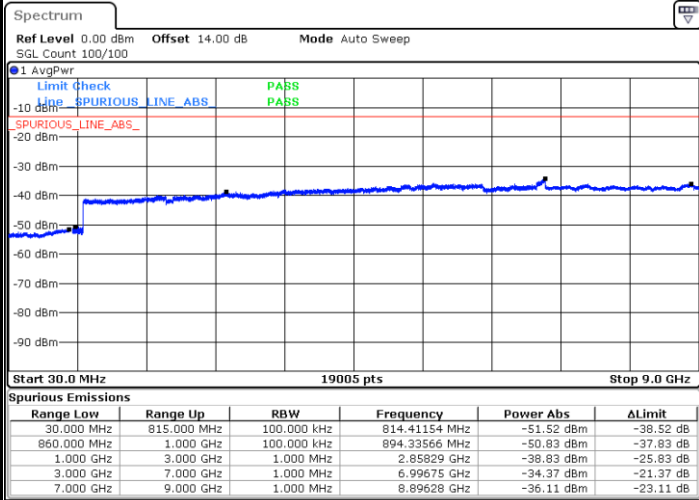

Lowest Channel / QPSK

Date: 16.OCT.2017 18:06:28

Lowest Channel / 16QAM

Date: 16.OCT.2017 18:07:24

LTE Band 5 / 3MHz

Middle Channel / QPSK

Middle Channel / 16QAM

Date: 16.OCT.2017 18:09:01

Date: 16.OCT.2017 18:09:57

Highest Channel / QPSK

Highest Channel / 16QAM

Date: 16.OCT.2017 18:10:11

Date: 16.OCT.2017 18:19:07

LTE Band 5 / 5MHz

Lowest Channel / QPSK

Lowest Channel / 16QAM

Date: 16.OCT.2017 18:27:21

Date: 16.OCT.2017 18:28:17

Middle Channel / QPSK

Middle Channel / 16QAM

Date: 16.OCT.2017 18:29:54

Date: 16.OCT.2017 18:30:50

LTE Band 5 / 5MHz

Highest Channel / QPSK