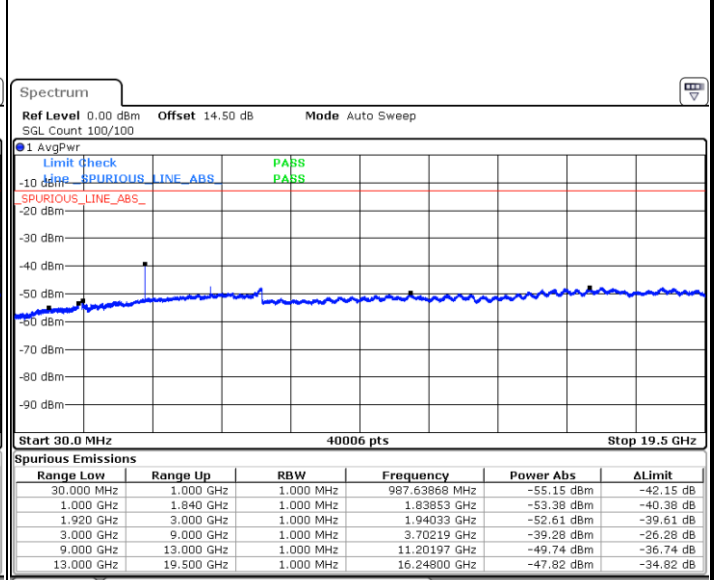

Date: 16.OCT.2017 10:42:01

LTE Band 2 / 15MHz

Lowest Channel / QPSK

Lowest Channel / 16QAM

Date: 16.OCT.2017 10:48:14

Date: 16.OCT.2017 10:49:09

Middle Channel / QPSK

Middle Channel / 16QAM

Date: 16.OCT.2017 10:50:46

Date: 16.OCT.2017 10:51:41

LTE Band 2 / 15MHz

Highest Channel / QPSK

Date: 16.OCT.2017 10:57:53

Highest Channel / 16QAM

Date: 16.OCT.2017 10:58:48

LTE Band 2 / 20MHz

Lowest Channel / QPSK

Date: 16.OCT.2017 11:05:00

Lowest Channel / 16QAM

Date: 16.OCT.2017 11:05:56

LTE Band 2 / 20MHz

Middle Channel / QPSK

Middle Channel / 16QAM

Date: 16.OCT.2017 11:07:32

Date: 16.OCT.2017 11:08:28

Highest Channel / QPSK

Highest Channel / 16QAM

Date: 16.OCT.2017 11:14:39

Date: 16.OCT.2017 11:15:35

LTE Band 4 / 1.4MHz

Lowest Channel / QPSK

Lowest Channel / 16QAM