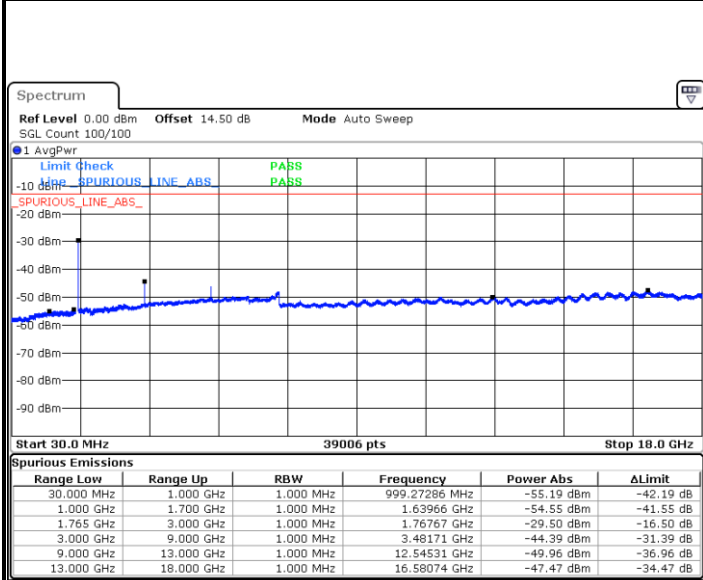

Date: 16.OCT.2017 14:22:42

Highest Channel / QPSK

Date: 16.OCT.2017 14:28:57

Highest Channel / 16QAM

Date: 16.OCT.2017 14:29:53

LTE Band 4 / 15MHz

Lowest Channel / QPSK

Lowest Channel / 16QAM

Date: 16.OCT.2017 14:36:07

Date: 16.OCT.2017 14:37:03

Middle Channel / QPSK

Middle Channel / 16QAM

Date: 16.OCT.2017 14:38:39

Date: 16.OCT.2017 14:39:35

LTE Band 4 / 15MHz

Highest Channel / QPSK

Date: 16.OCT.2017 14:45:49

Highest Channel / 16QAM

Date: 16.OCT.2017 14:46:45

LTE Band 4 / 20MHz

Lowest Channel / QPSK

Date: 16.OCT.2017 14:52:59

Lowest Channel / 16QAM

Date: 16.OCT.2017 14:53:55

LTE Band 4 / 20MHz

Middle Channel / QPSK

Middle Channel / 16QAM

Date: 16.OCT.2017 14:55:31

Date: 16.OCT.2017 14:56:27

Highest Channel / QPSK

Highest Channel / 16QAM

Date: 16.OCT.2017 15:02:41