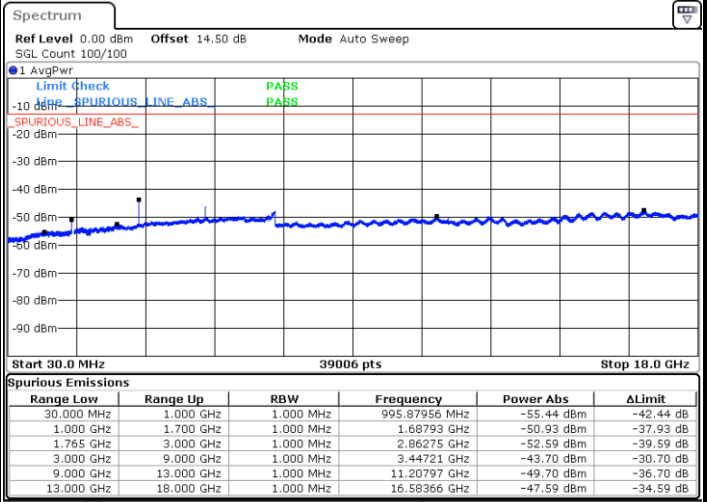

Date: 16.OCT.2017 14:36:07

Date: 16.OCT.2017 14:37:03

Middle Channel / QPSK

Middle Channel / 16QAM

Date: 16.OCT.2017 14:38:39

Date: 16.OCT.2017 14:39:35

LTE Band 4 / 15MHz

Highest Channel / QPSK

Date: 16.OCT.2017 14:45:49

Highest Channel / 16QAM

Date: 16.OCT.2017 14:46:45

LTE Band 4 / 20MHz

Lowest Channel / QPSK

Date: 16.OCT.2017 14:52:59

Lowest Channel / 16QAM

Date: 16.OCT.2017 14:53:55

LTE Band 4 / 20MHz

Middle Channel / QPSK

Middle Channel / 16QAM

Date: 16.OCT.2017 14:55:31

Date: 16.OCT.2017 14:56:27

Highest Channel / QPSK

Highest Channel / 16QAM

Date: 16.OCT.2017 15:02:41