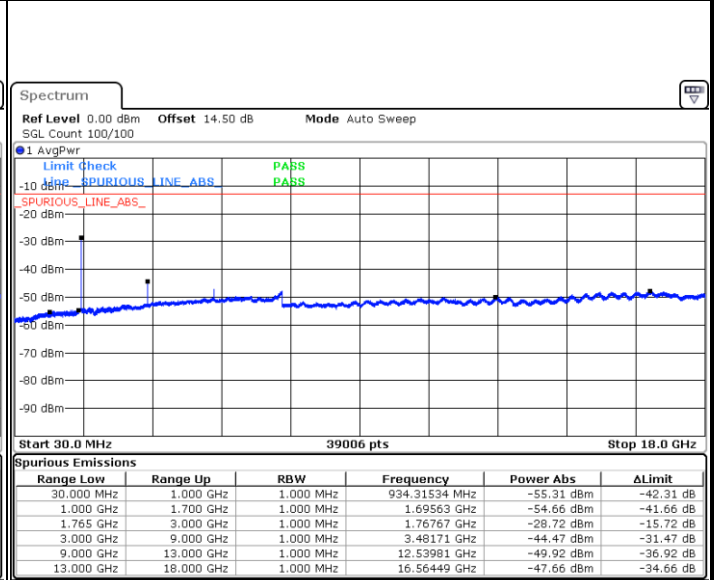

Date: 16.OCT.2017 14:22:42

Highest Channel / QPSK

Date: 16.OCT.2017 14:28:57

Highest Channel / 16QAM

Date: 16.OCT.2017 14:29:53

LTE Band 4 / 15MHz

Lowest Channel / QPSK

Lowest Channel / 16QAM

Date: 16.OCT.2017 14:36:07

Date: 16.OCT.2017 14:37:03

Middle Channel / QPSK

Middle Channel / 16QAM

Date: 16.OCT.2017 14:38:39

Date: 16.OCT.2017 14:39:35

LTE Band 4 / 15MHz

Highest Channel / QPSK

Date: 16.OCT.2017 14:45:49

Highest Channel / 16QAM

Date: 16.OCT.2017 14:46:45

LTE Band 4 / 20MHz

Lowest Channel / QPSK

Date: 16.OCT.2017 14:52:59

Lowest Channel / 16QAM

Date: 16.OCT.2017 14:53:55

LTE Band 4 / 20MHz

Middle Channel / QPSK

Middle Channel / 16QAM

Date: 16.OCT.2017 14:55:31

Date: 16.OCT.2017 14:56:27

Highest Channel / QPSK

Highest Channel / 16QAM

Date: 16.OCT.2017 15:02:41