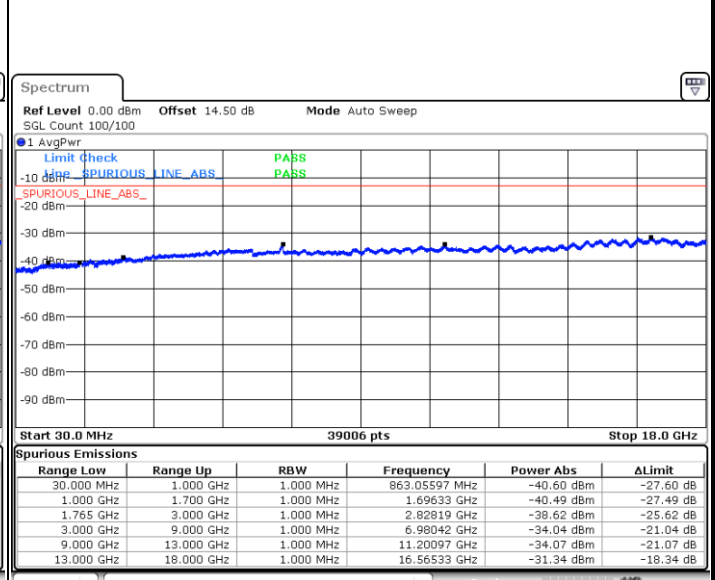

Date: 16.OCT.2017 13:23:57

Date: 16.OCT.2017 13:24:53

Middle Channel / QPSK

Middle Channel / 16QAM

Date: 16.OCT.2017 13:26:29

Date: 16.OCT.2017 13:27:25

LTE Band 4 / 1.4MHz

Highest Channel / QPSK

Date: 16.OCT.2017 13:33:39

Highest Channel / 16QAM

Date: 16.OCT.2017 13:34:35

LTE Band 4 / 3MHz

Lowest Channel / QPSK

Date: 16.OCT.2017 13:40:49

Lowest Channel / 16QAM

Date: 16.OCT.2017 13:41:45

LTE Band 4 / 3MHz

Middle Channel / QPSK

Date: 16.OCT.2017 13:43:22

Middle Channel / 16QAM

Date: 16.OCT.2017 13:44:18

Highest Channel / QPSK

Date: 16.OCT.2017 13:50:32

Highest Channel / 16QAM