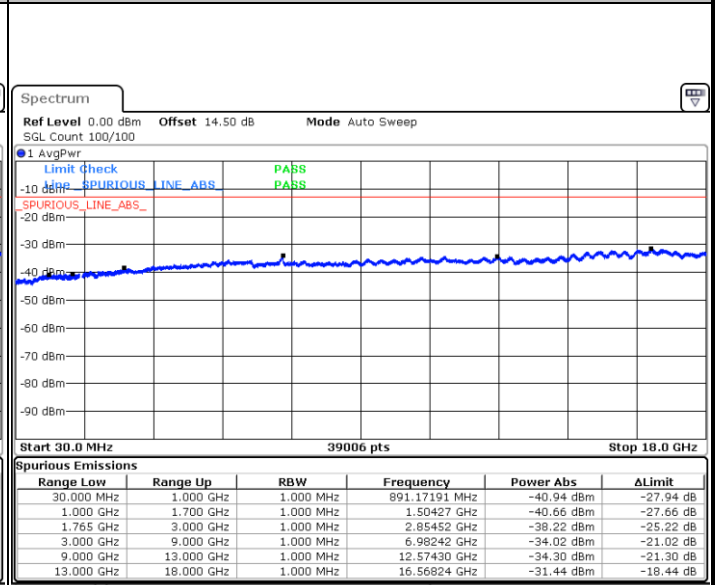

Date: 16.OCT.2017 14:00:14

Date: 16.OCT.2017 14:01:10

LTE Band 4 / 5MHz

Highest Channel / QPSK

Date: 16.OCT.2017 14:07:25

Highest Channel / 16QAM

Date: 16.OCT.2017 14:08:21

LTE Band 4 / 10MHz

Lowest Channel / QPSK

Date: 16.OCT.2017 14:19:14

Lowest Channel / 16QAM

Date: 16.OCT.2017 14:20:10

LTE Band 4 / 10MHz

Middle Channel / QPSK

Date: 16.OCT.2017 14:21:46

Middle Channel / 16QAM

Date: 16.OCT.2017 14:22:42

Highest Channel / QPSK

Date: 16.OCT.2017 14:28:57

Highest Channel / 16QAM

Date: 16.OCT.2017 14:29:53

LTE Band 4 / 15MHz

Lowest Channel / QPSK

Lowest Channel / 16QAM