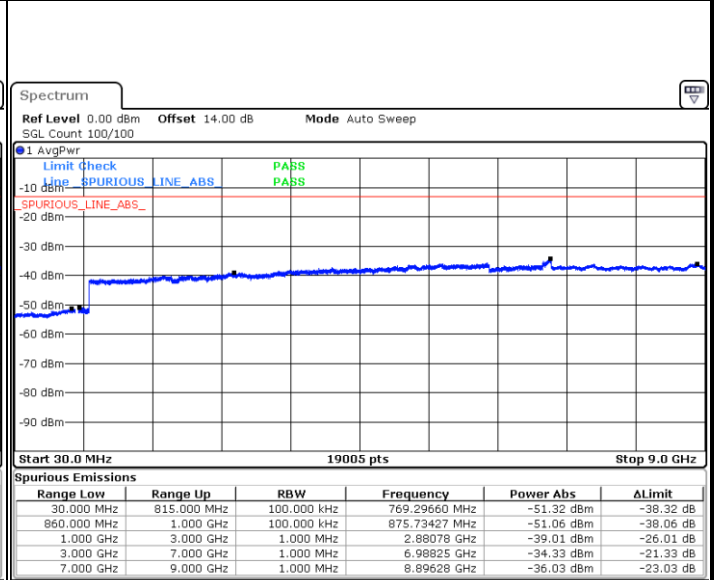

Date: 16.OCT.2017 18:09:57

Highest Channel / QPSK

Highest Channel / 16QAM

Date: 16.OCT.2017 18:10:11

Date: 16.OCT.2017 18:19:07

LTE Band 5 / 5MHz

Lowest Channel / QPSK

Lowest Channel / 16QAM

Date: 16.OCT.2017 18:27:21

Date: 16.OCT.2017 18:28:17

Middle Channel / QPSK

Middle Channel / 16QAM

Date: 16.OCT.2017 18:29:54

Date: 16.OCT.2017 18:30:50

LTE Band 5 / 5MHz

Highest Channel / QPSK

Date: 16.OCT.2017 18:39:04

Highest Channel / 16QAM

Date: 16.OCT.2017 18:40:00

LTE Band 5 / 10MHz

Lowest Channel / QPSK

Date: 16.OCT.2017 18:48:13

Lowest Channel / 16QAM

Date: 16.OCT.2017 18:49:09