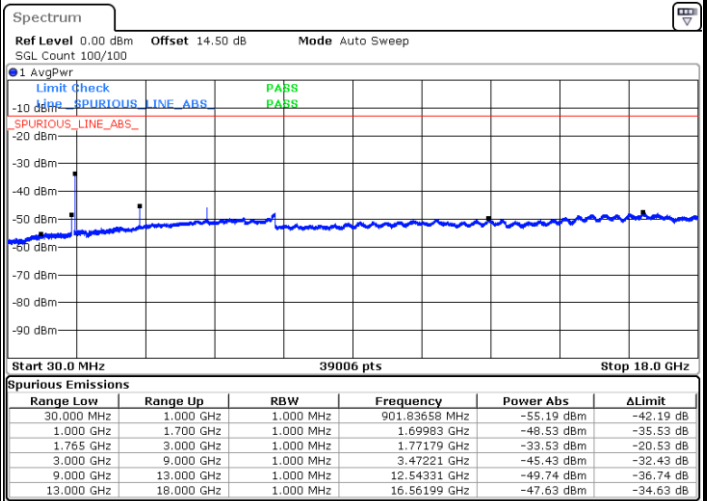

Date: 16.OCT.2017 14:45:49

Highest Channel / 16QAM

Date: 16.OCT.2017 14:46:45

LTE Band 4 / 20MHz

Lowest Channel / QPSK

Date: 16.OCT.2017 14:52:59

Lowest Channel / 16QAM

Date: 16.OCT.2017 14:53:55

LTE Band 4 / 20MHz

Middle Channel / QPSK

Middle Channel / 16QAM

Date: 16.OCT.2017 14:55:31

Date: 16.OCT.2017 14:56:27

Highest Channel / QPSK

Highest Channel / 16QAM

Date: 16.OCT.2017 15:02:41

Date: 16.OCT.2017 15:03:37

LTE Band 5 / 1.4MHz

Lowest Channel / QPSK

Lowest Channel / 16QAM

Date: 16.OCT.2017 17:45:34

Date: 16.OCT.2017 17:46:30

Middle Channel / QPSK

Middle Channel / 16QAM