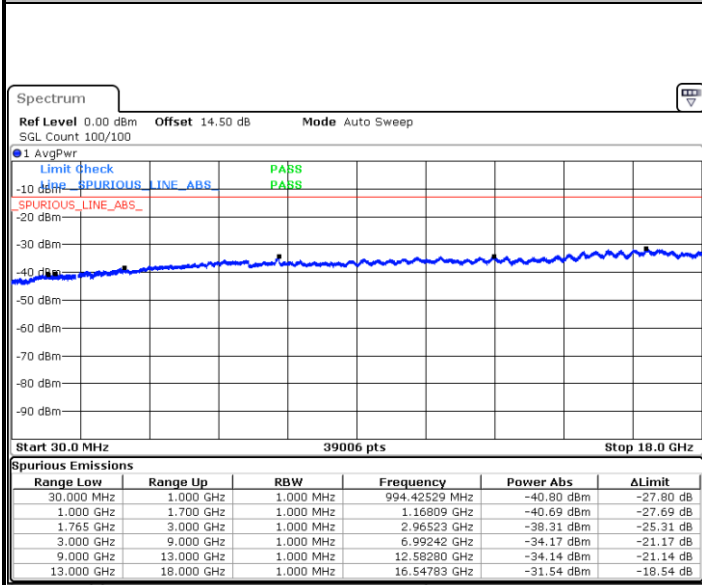

Date: 16.OCT.2017 14:00:14

Date: 16.OCT.2017 14:01:10

LTE Band 4 / 5MHz

Highest Channel / QPSK

Date: 16.OCT.2017 14:07:25

Highest Channel / 16QAM

Date: 16.OCT.2017 14:08:21

LTE Band 4 / 10MHz

Lowest Channel / QPSK

Date: 16.OCT.2017 14:19:14

Lowest Channel / 16QAM

Date: 16.OCT.2017 14:20:10

LTE Band 4 / 10MHz

Middle Channel / QPSK

Date: 16.OCT.2017 14:21:46

Middle Channel / 16QAM

Date: 16.OCT.2017 14:22:42

Highest Channel / QPSK

Date: 16.OCT.2017 14:28:57

Highest Channel / 16QAM

Date: 16.OCT.2017 14:29:53

LTE Band 4 / 15MHz

Lowest Channel / QPSK

Lowest Channel / 16QAM