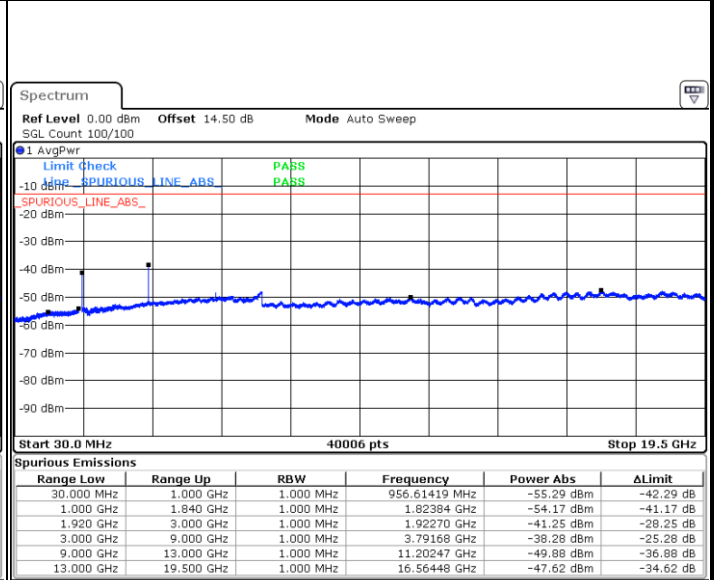

Date: 16.OCT.2017 10:42:01

LTE Band 2 / 15MHz

Lowest Channel / QPSK

Lowest Channel / 16QAM

Date: 16.OCT.2017 10:48:14

Date: 16.OCT.2017 10:49:09

Middle Channel / QPSK

Middle Channel / 16QAM

Date: 16.OCT.2017 10:50:46

Date: 16.OCT.2017 10:51:41

LTE Band 2 / 15MHz

Highest Channel / QPSK

Date: 16.OCT.2017 10:57:53

Highest Channel / 16QAM

Date: 16.OCT.2017 10:58:48

LTE Band 2 / 20MHz

Lowest Channel / QPSK

Date: 16.OCT.2017 11:05:00

Lowest Channel / 16QAM

Date: 16.OCT.2017 11:05:56

LTE Band 2 / 20MHz

Middle Channel / QPSK

Middle Channel / 16QAM

Date: 16.OCT.2017 11:07:32

Date: 16.OCT.2017 11:08:28

Highest Channel / QPSK

Highest Channel / 16QAM

Date: 16.OCT.2017 11:14:39

Date: 16.OCT.2017 11:15:35

LTE Band 4 / 1.4MHz

Lowest Channel / QPSK

Lowest Channel / 16QAM