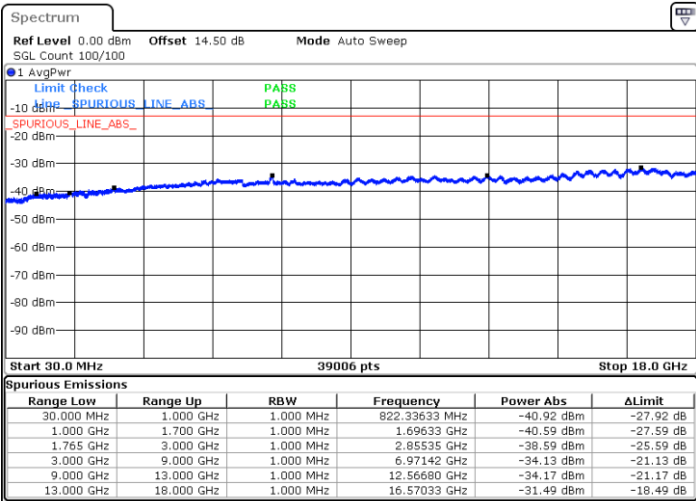

LTE Band 4 / 3MHz

Middle Channel / QPSK

Date: 16.OCT.2017 13:43:22

Middle Channel / 16QAM

Date: 16.OCT.2017 13:44:18

Highest Channel / QPSK

Date: 16.OCT.2017 13:50:32

Highest Channel / 16QAM

Date: 16.OCT.2017 13:51:28

LTE Band 4 / 5MHz

Lowest Channel / QPSK

Lowest Channel / 16QAM

Date: 16.OCT.2017 13:57:42

Date: 16.OCT.2017 13:58:38

Middle Channel / QPSK

Middle Channel / 16QAM

Date: 16.OCT.2017 14:00:14

Date: 16.OCT.2017 14:01:10

LTE Band 4 / 5MHz

Highest Channel / QPSK

Date: 16.OCT.2017 14:07:25

Highest Channel / 16QAM

Date: 16.OCT.2017 14:08:21

LTE Band 4 / 10MHz