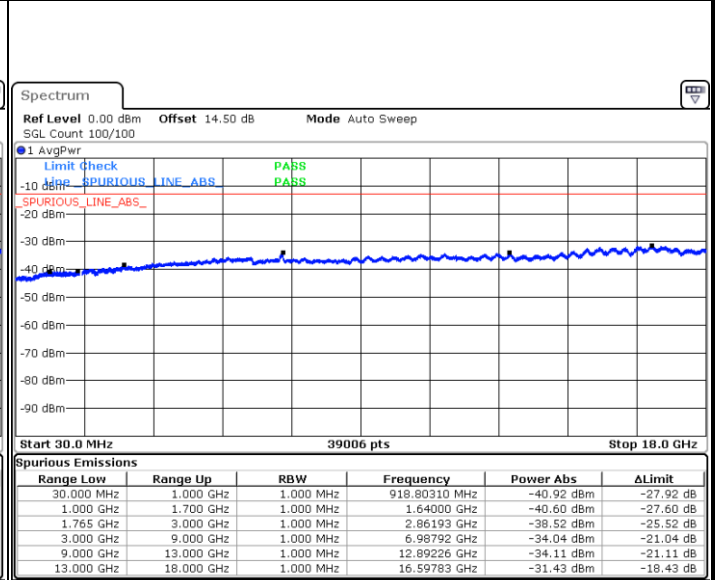

Date: 16.OCT.2017 14:00:14

Date: 16.OCT.2017 14:01:10

LTE Band 4 / 5MHz

Highest Channel / QPSK

Date: 16.OCT.2017 14:07:25

Highest Channel / 16QAM

Date: 16.OCT.2017 14:08:21

LTE Band 4 / 10MHz

Lowest Channel / QPSK

Date: 16.OCT.2017 14:19:14

Lowest Channel / 16QAM

Date: 16.OCT.2017 14:20:10

LTE Band 4 / 10MHz

Middle Channel / QPSK

Date: 16.OCT.2017 14:21:46

Middle Channel / 16QAM

Date: 16.OCT.2017 14:22:42

Highest Channel / QPSK

Date: 16.OCT.2017 14:28:57

Highest Channel / 16QAM

Date: 16.OCT.2017 14:29:53

LTE Band 4 / 15MHz

Lowest Channel / QPSK

Lowest Channel / 16QAM