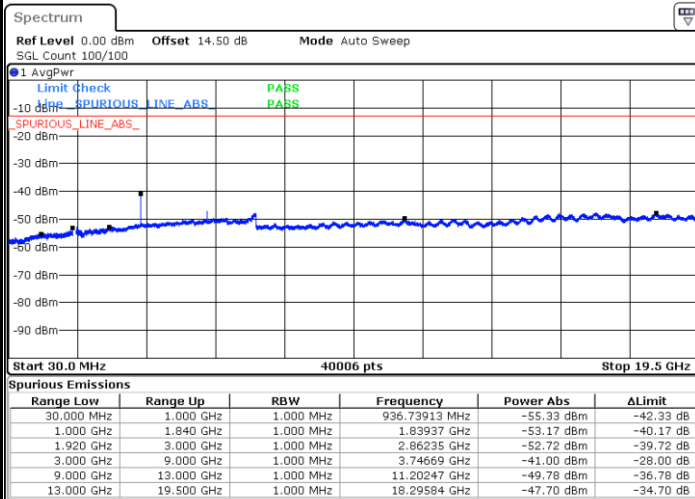

LTE Band 2 / 10MHz

Middle Channel / QPSK

Middle Channel / 16QAM

Date: 16.OCT.2017 10:33:59

Date: 16.OCT.2017 10:34:54

Highest Channel / QPSK

Highest Channel / 16QAM

Date: 16.OCT.2017 10:41:06

Date: 16.OCT.2017 10:42:01

LTE Band 2 / 15MHz

Lowest Channel / QPSK

Lowest Channel / 16QAM

Date: 16.OCT.2017 10:48:14

Date: 16.OCT.2017 10:49:09

Middle Channel / QPSK

Middle Channel / 16QAM

Date: 16.OCT.2017 10:50:46

Date: 16.OCT.2017 10:51:41

LTE Band 2 / 15MHz

Highest Channel / QPSK

Date: 16.OCT.2017 10:57:53

Highest Channel / 16QAM

Date: 16.OCT.2017 10:58:48

LTE Band 2 / 20MHz