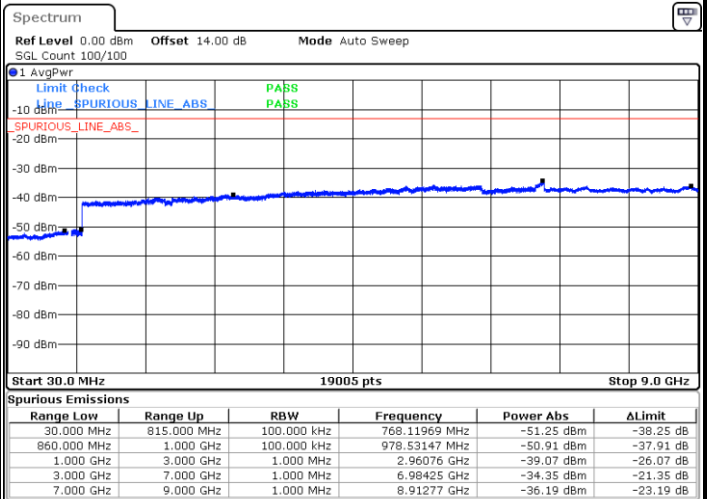

LTE Band 4 / 20MHz

Middle Channel / QPSK

Middle Channel / 16QAM

Date: 16.OCT.2017 14:55:31

Date: 16.OCT.2017 14:56:27

Highest Channel / QPSK

Highest Channel / 16QAM

Date: 16.OCT.2017 15:02:41

Date: 16.OCT.2017 15:03:37

LTE Band 5 / 1.4MHz

Lowest Channel / QPSK

Lowest Channel / 16QAM

Date: 16.OCT.2017 17:45:34

Date: 16.OCT.2017 17:46:30

Middle Channel / QPSK

Middle Channel / 16QAM

Date: 16.OCT.2017 17:48:07

Date: 16.OCT.2017 17:49:03

LTE Band 5 / 1.4MHz

Highest Channel / QPSK

Date: 16.OCT.2017 17:57:17

Highest Channel / 16QAM

Date: 16.OCT.2017 17:58:13

LTE Band 5 / 3MHz