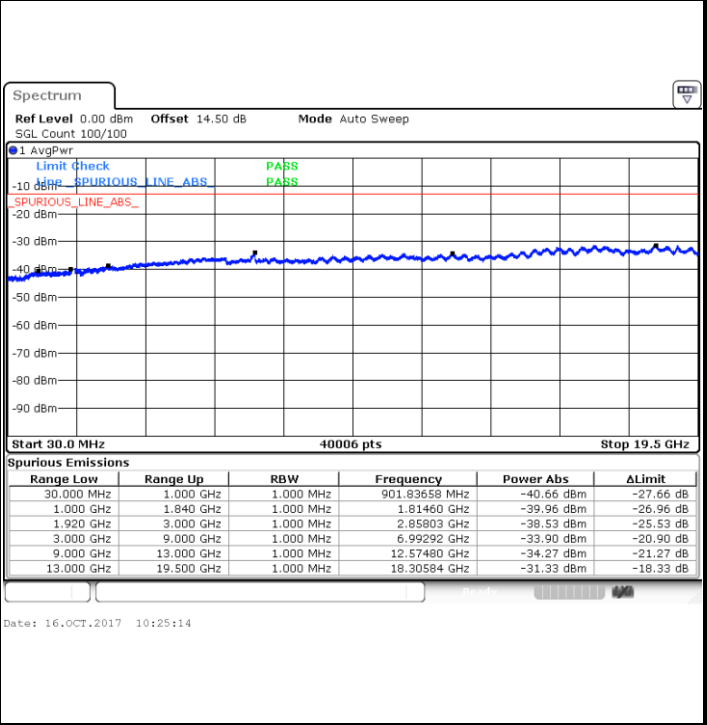

Date: 16.OCT.2017 10:08:27

LTE Band 2 / 5MHz

Lowest Channel / QPSK

Lowest Channel / 16QAM

Date: 16.OCT.2017 10:14:41

Date: 16.OCT.2017 10:15:36

Middle Channel / QPSK

Middle Channel / 16QAM

Date: 16.OCT.2017 10:17:12

Date: 16.OCT.2017 10:18:08

LTE Band 2 / 5MHz

Highest Channel / QPSK

Highest Channel / 16QAM

LTE Band 2 / 10MHz

Lowest Channel / QPSK

Lowest Channel / 16QAM

LTE Band 2 / 10MHz

Middle Channel / QPSK

Middle Channel / 16QAM

Date: 16.OCT.2017 10:33:59

Date: 16.OCT.2017 10:34:54

Highest Channel / QPSK

Highest Channel / 16QAM

Date: 16.OCT.2017 10:41:06

Date: 16.OCT.2017 10:42:01

LTE Band 2 / 15MHz

Lowest Channel / QPSK

Lowest Channel / 16QAM

Date: 16.OCT.2017 10:48:14

Date: 16.OCT.2017 10:49:09

Middle Channel / QPSK

Middle Channel / 16QAM