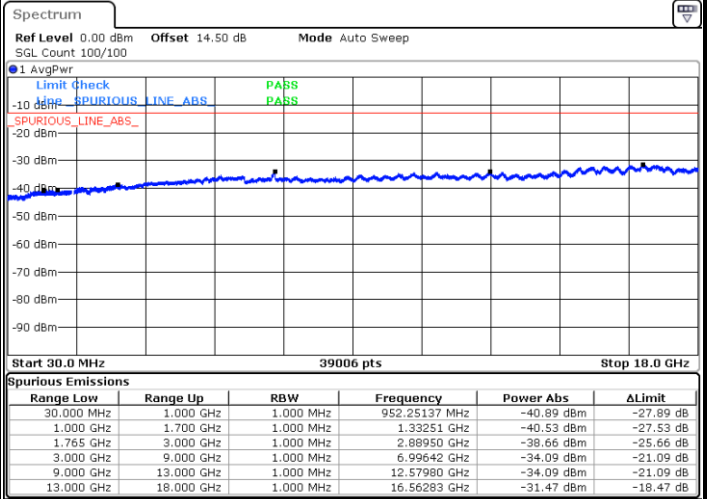

Lowest Channel / QPSK

Date: 16.OCT.2017 11:05:00

Lowest Channel / 16QAM

Date: 16.OCT.2017 11:05:56

LTE Band 2 / 20MHz

Middle Channel / QPSK

Middle Channel / 16QAM

Date: 16.OCT.2017 11:07:32

Date: 16.OCT.2017 11:08:28

Highest Channel / QPSK

Highest Channel / 16QAM

Date: 16.OCT.2017 11:14:39

Date: 16.OCT.2017 11:15:35

LTE Band 4 / 1.4MHz

Lowest Channel / QPSK

Lowest Channel / 16QAM

Date: 16.OCT.2017 13:23:57

Date: 16.OCT.2017 13:24:53

Middle Channel / QPSK

Middle Channel / 16QAM

Date: 16.OCT.2017 13:26:29

Date: 16.OCT.2017 13:27:25

LTE Band 4 / 1.4MHz

Highest Channel / QPSK