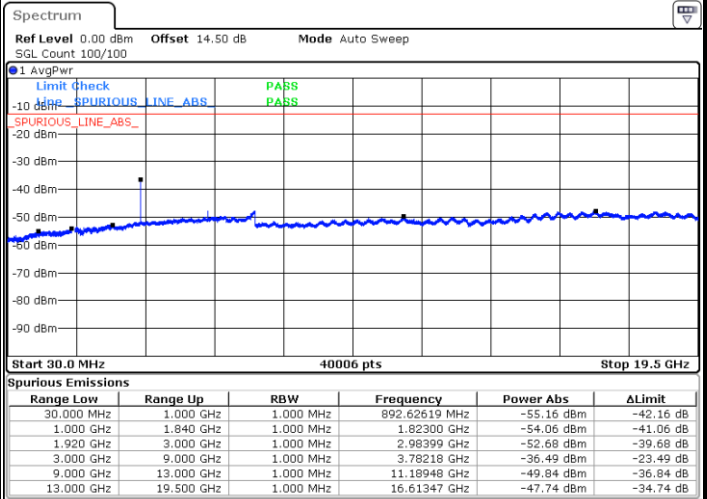

Date: 16.OCT.2017 10:50:46

Date: 16.OCT.2017 10:51:41

LTE Band 2 / 15MHz

Highest Channel / QPSK

Date: 16.OCT.2017 10:57:53

Highest Channel / 16QAM

Date: 16.OCT.2017 10:58:48

LTE Band 2 / 20MHz

Lowest Channel / QPSK

Date: 16.OCT.2017 11:05:00

Lowest Channel / 16QAM

Date: 16.OCT.2017 11:05:56

LTE Band 2 / 20MHz

Middle Channel / QPSK

Middle Channel / 16QAM

Date: 16.OCT.2017 11:07:32

Date: 16.OCT.2017 11:08:28

Highest Channel / QPSK

Highest Channel / 16QAM

Date: 16.OCT.2017 11:14:39

Date: 16.OCT.2017 11:15:35

LTE Band 4 / 1.4MHz

Lowest Channel / QPSK

Lowest Channel / 16QAM