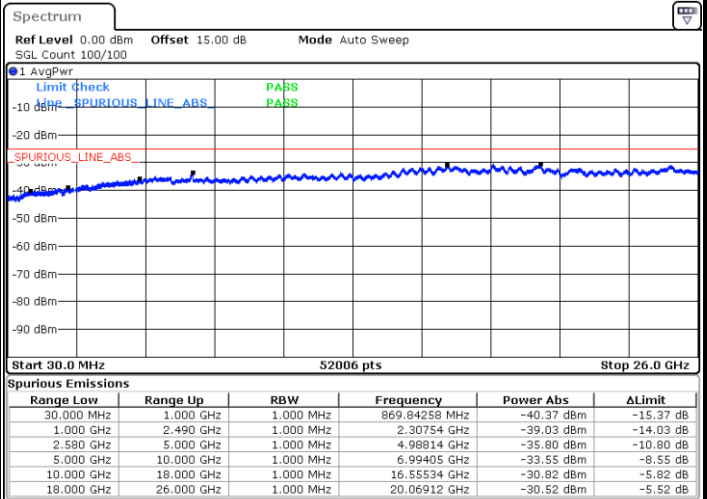

LTE Band 5 / 10MHz

Middle Channel / QPSK

Middle Channel / 16QAM

Date: 16.OCT.2017 18:50:46

Date: 16.OCT.2017 18:51:42

Highest Channel / QPSK

Highest Channel / 16QAM

Date: 16.OCT.2017 18:59:55

Date: 16.OCT.2017 19:00:50

LTE Band 7 / 5MHz

Lowest Channel / QPSK

Lowest Channel / 16QAM

Date: 16.OCT.2017 19:24:00

Date: 16.OCT.2017 19:24:53

Middle Channel / QPSK

Middle Channel / 16QAM