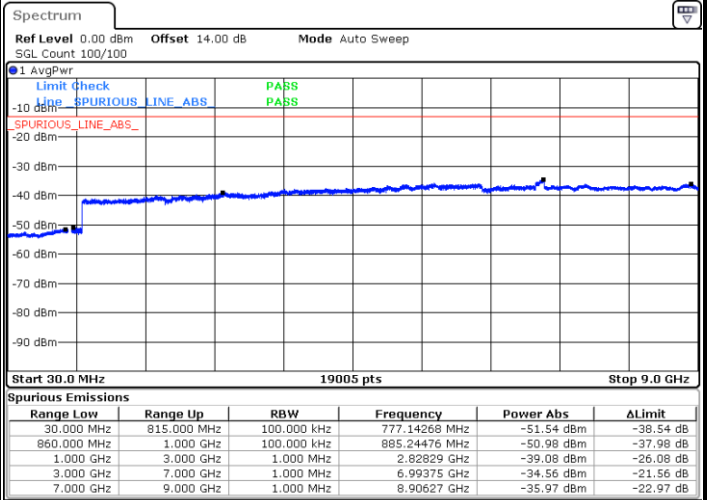

Date: 16.OCT.2017 17:48:07

Date: 16.OCT.2017 17:49:03

LTE Band 5 / 1.4MHz

Highest Channel / QPSK

Date: 16.OCT.2017 17:57:17

Highest Channel / 16QAM

Date: 16.OCT.2017 17:58:13

LTE Band 5 / 3MHz

Lowest Channel / QPSK

Date: 16.OCT.2017 18:06:28

Lowest Channel / 16QAM

Date: 16.OCT.2017 18:07:24

LTE Band 5 / 3MHz

Middle Channel / QPSK

Middle Channel / 16QAM

Date: 16.OCT.2017 18:09:01

Date: 16.OCT.2017 18:09:57

Highest Channel / QPSK

Highest Channel / 16QAM

Date: 16.OCT.2017 18:10:11

Date: 16.OCT.2017 18:19:07

LTE Band 5 / 5MHz

Lowest Channel / QPSK

Lowest Channel / 16QAM