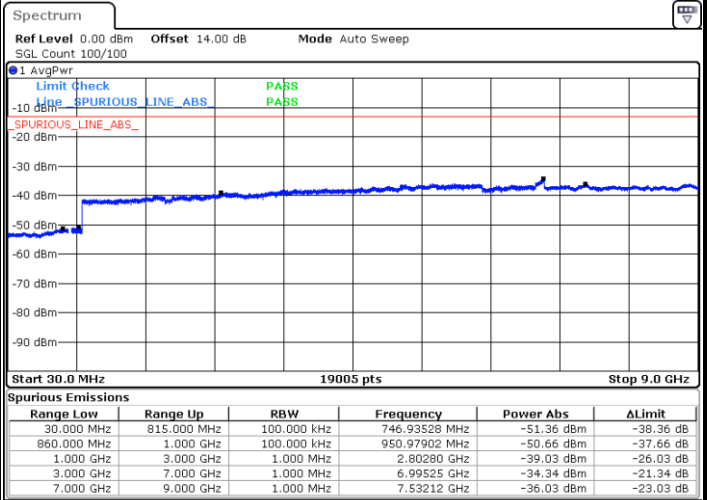

LTE Band 4 / 20MHz

Middle Channel / QPSK

Middle Channel / 16QAM

Date: 16.OCT.2017 14:55:31

Date: 16.OCT.2017 14:56:27

Highest Channel / QPSK

Highest Channel / 16QAM

Date: 16.OCT.2017 15:02:41

Date: 16.OCT.2017 15:03:37

LTE Band 5 / 1.4MHz

Lowest Channel / QPSK

Lowest Channel / 16QAM

Date: 16.OCT.2017 17:45:34

Date: 16.OCT.2017 17:46:30

Middle Channel / QPSK

Middle Channel / 16QAM

Date: 16.OCT.2017 17:48:07

Date: 16.OCT.2017 17:49:03

LTE Band 5 / 1.4MHz

Highest Channel / QPSK

Date: 16.OCT.2017 17:57:17

Highest Channel / 16QAM

Date: 16.OCT.2017 17:58:13

LTE Band 5 / 3MHz