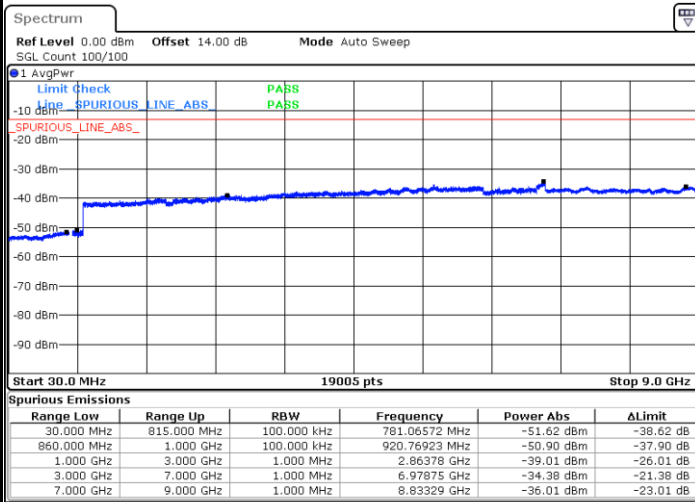

Date: 16.OCT.2017 15:03:37

LTE Band 5 / 1.4MHz

Lowest Channel / QPSK

Lowest Channel / 16QAM

Date: 16.OCT.2017 17:45:34

Date: 16.OCT.2017 17:46:30

Middle Channel / QPSK

Middle Channel / 16QAM

Date: 16.OCT.2017 17:48:07

Date: 16.OCT.2017 17:49:03

LTE Band 5 / 1.4MHz

Highest Channel / QPSK

Date: 16.OCT.2017 17:57:17

Highest Channel / 16QAM

Date: 16.OCT.2017 17:58:13

LTE Band 5 / 3MHz

Lowest Channel / QPSK

Date: 16.OCT.2017 18:06:28

Lowest Channel / 16QAM

Date: 16.OCT.2017 18:07:24

LTE Band 5 / 3MHz

Middle Channel / QPSK

Middle Channel / 16QAM

Date: 16.OCT.2017 18:09:01