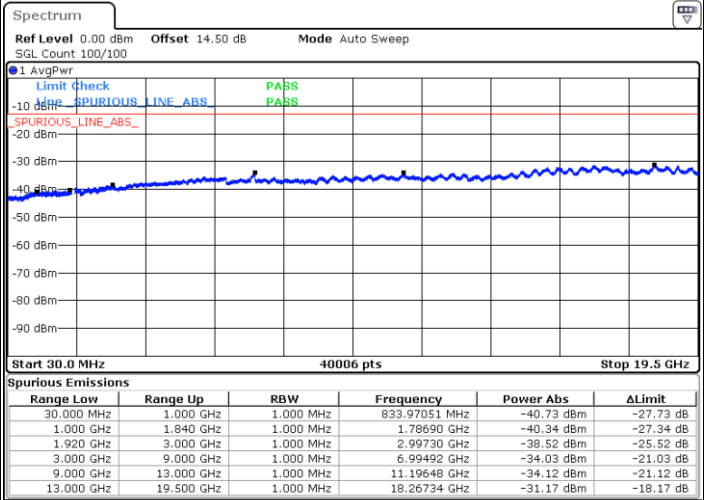

LTE Band 2 / 3MHz

Middle Channel / QPSK

Middle Channel / 16QAM

Date: 16.OCT.2017 10:00:23

Date: 16.OCT.2017 10:01:19

Highest Channel / QPSK

Highest Channel / 16QAM

Date: 16.OCT.2017 10:07:32

Date: 16.OCT.2017 10:08:27

LTE Band 2 / 5MHz

Lowest Channel / QPSK

Lowest Channel / 16QAM

Date: 16.OCT.2017 10:14:41

Date: 16.OCT.2017 10:15:36

Middle Channel / QPSK

Middle Channel / 16QAM

Date: 16.OCT.2017 10:17:12

Date: 16.OCT.2017 10:18:08

LTE Band 2 / 5MHz

Highest Channel / QPSK

Highest Channel / 16QAM

LTE Band 2 / 10MHz

Lowest Channel / QPSK

Lowest Channel / 16QAM