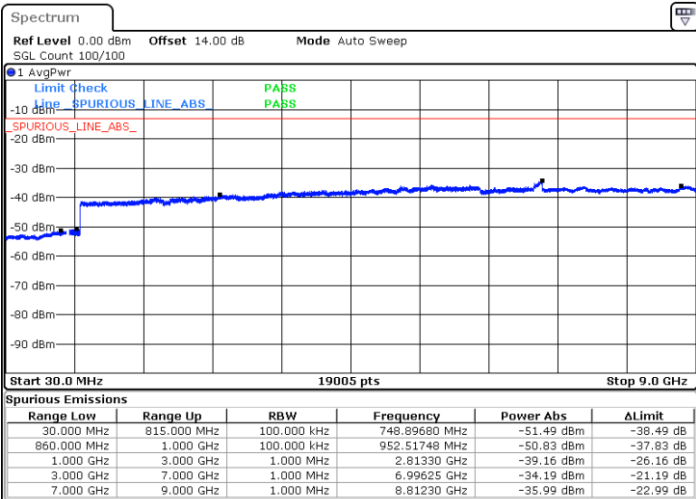

Date: 16.OCT.2017 18:39:04

Highest Channel / 16QAM

Date: 16.OCT.2017 18:40:00

LTE Band 5 / 10MHz

Lowest Channel / QPSK

Date: 16.OCT.2017 18:48:13

Lowest Channel / 16QAM

Date: 16.OCT.2017 18:49:09

LTE Band 5 / 10MHz

Middle Channel / QPSK

Middle Channel / 16QAM

Date: 16.OCT.2017 18:50:46

Date: 16.OCT.2017 18:51:42

Highest Channel / QPSK

Highest Channel / 16QAM

Date: 16.OCT.2017 18:59:55

Date: 16.OCT.2017 19:00:50

LTE Band 7 / 5MHz

Lowest Channel / QPSK

Lowest Channel / 16QAM

Date: 16.OCT.2017 19:24:00

Date: 16.OCT.2017 19:24:53

Middle Channel / QPSK

Middle Channel / 16QAM