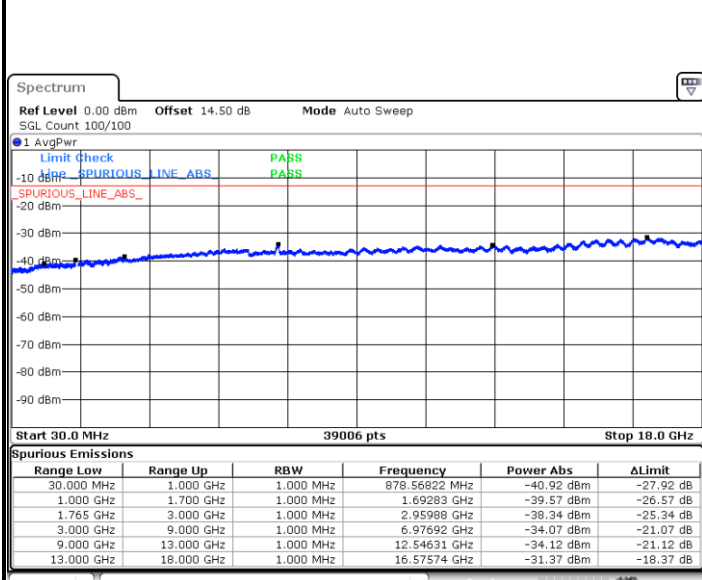

Date: 16.OCT.2017 13:51:28

LTE Band 4 / 5MHz

Lowest Channel / QPSK

Lowest Channel / 16QAM

Date: 16.OCT.2017 13:57:42

Date: 16.OCT.2017 13:58:38

Middle Channel / QPSK

Middle Channel / 16QAM

Date: 16.OCT.2017 14:00:14

Date: 16.OCT.2017 14:01:10

LTE Band 4 / 5MHz

Highest Channel / QPSK

Date: 16.OCT.2017 14:07:25

Highest Channel / 16QAM

Date: 16.OCT.2017 14:08:21

LTE Band 4 / 10MHz

Lowest Channel / QPSK

Date: 16.OCT.2017 14:19:14

Lowest Channel / 16QAM

Date: 16.OCT.2017 14:20:10

LTE Band 4 / 10MHz

Middle Channel / QPSK

Date: 16.OCT.2017 14:21:46

Middle Channel / 16QAM