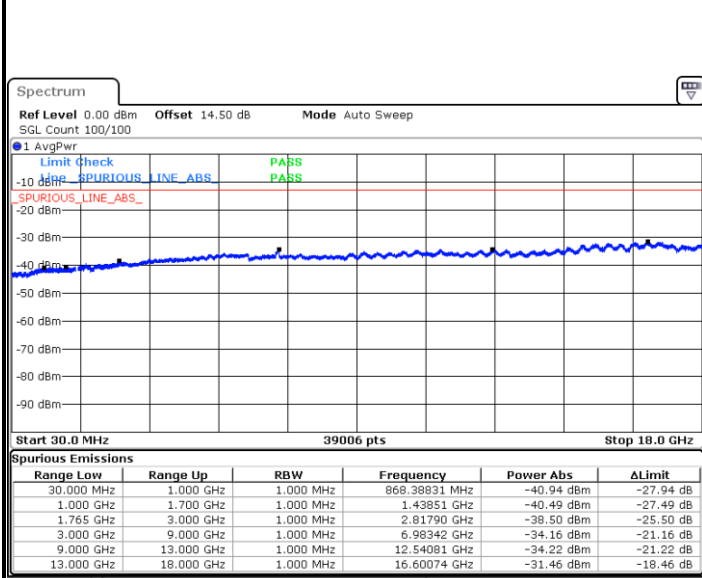

Date: 16.OCT.2017 13:33:39

Highest Channel / 16QAM

Date: 16.OCT.2017 13:34:35

LTE Band 4 / 3MHz

Lowest Channel / QPSK

Date: 16.OCT.2017 13:40:49

Lowest Channel / 16QAM

Date: 16.OCT.2017 13:41:45

LTE Band 4 / 3MHz

Middle Channel / QPSK

Date: 16.OCT.2017 13:43:22

Middle Channel / 16QAM

Date: 16.OCT.2017 13:44:18

Highest Channel / QPSK

Date: 16.OCT.2017 13:50:32

Highest Channel / 16QAM

Date: 16.OCT.2017 13:51:28

LTE Band 4 / 5MHz

Lowest Channel / QPSK

Lowest Channel / 16QAM

Date: 16.OCT.2017 13:57:42

Date: 16.OCT.2017 13:58:38

Middle Channel / QPSK

Middle Channel / 16QAM

Date: 16.OCT.2017 14:00:14

Date: 16.OCT.2017 14:01:10

LTE Band 4 / 5MHz

Highest Channel / QPSK

Date: 16.OCT.2017 14:07:25

Highest Channel / 16QAM

Date: 16.OCT.2017 14:08:21

LTE Band 4 / 10MHz