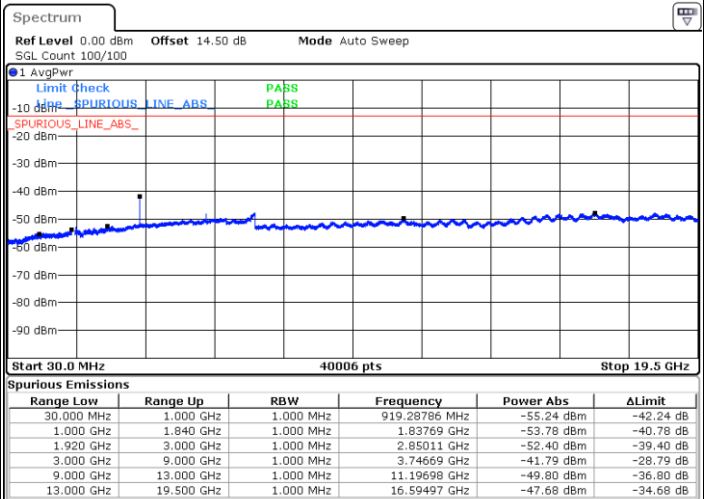

LTE Band 2 / 10MHz

Middle Channel / QPSK

Middle Channel / 16QAM

Date: 16.OCT.2017 10:33:59

Date: 16.OCT.2017 10:34:54

Highest Channel / QPSK

Highest Channel / 16QAM

Date: 16.OCT.2017 10:41:06

Date: 16.OCT.2017 10:42:01

LTE Band 2 / 15MHz

Lowest Channel / QPSK

Lowest Channel / 16QAM

Date: 16.OCT.2017 10:48:14

Date: 16.OCT.2017 10:49:09

Middle Channel / QPSK

Middle Channel / 16QAM

Date: 16.OCT.2017 10:50:46

Date: 16.OCT.2017 10:51:41

LTE Band 2 / 15MHz

Highest Channel / QPSK

Date: 16.OCT.2017 10:57:53

Highest Channel / 16QAM

Date: 16.OCT.2017 10:58:48

LTE Band 2 / 20MHz