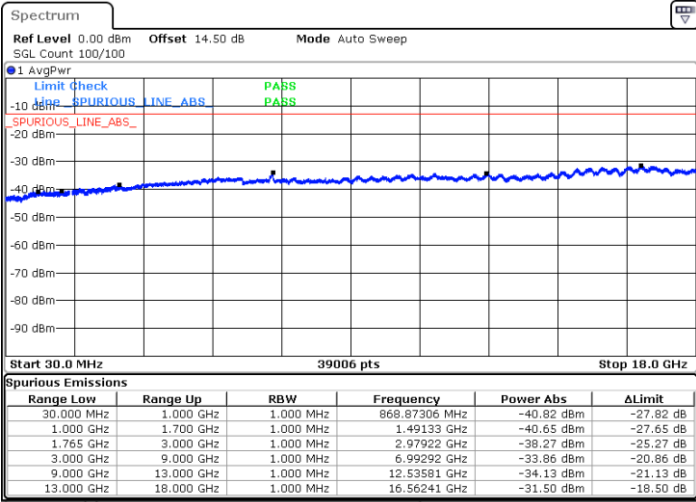

Date: 16.OCT.2017 13:33:39

Highest Channel / 16QAM

Date: 16.OCT.2017 13:34:35

LTE Band 4 / 3MHz

Lowest Channel / QPSK

Date: 16.OCT.2017 13:40:49

Lowest Channel / 16QAM

Date: 16.OCT.2017 13:41:45

LTE Band 4 / 3MHz

Middle Channel / QPSK

Date: 16.OCT.2017 13:43:22

Middle Channel / 16QAM

Date: 16.OCT.2017 13:44:18

Highest Channel / QPSK

Date: 16.OCT.2017 13:50:32

Highest Channel / 16QAM

Date: 16.OCT.2017 13:51:28

LTE Band 4 / 5MHz

Lowest Channel / QPSK

Lowest Channel / 16QAM

Date: 16.OCT.2017 13:57:42

Date: 16.OCT.2017 13:58:38

Middle Channel / QPSK

Middle Channel / 16QAM