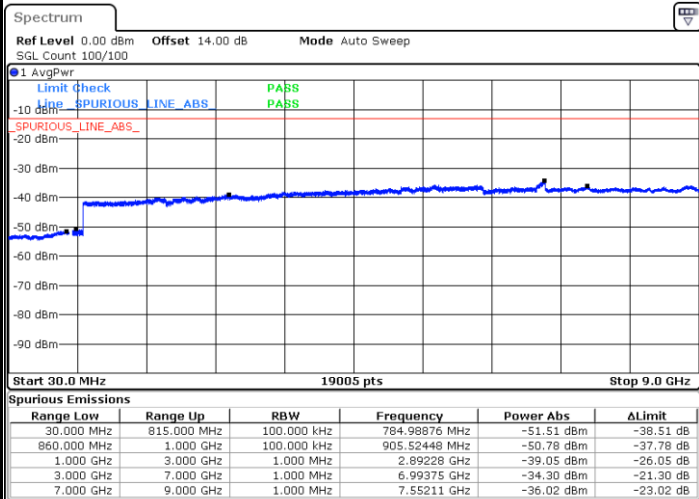

Lowest Channel / QPSK

Date: 16.OCT.2017 18:06:28

Lowest Channel / 16QAM

Date: 16.OCT.2017 18:07:24

LTE Band 5 / 3MHz

Middle Channel / QPSK

Middle Channel / 16QAM

Date: 16.OCT.2017 18:09:01

Date: 16.OCT.2017 18:09:57

Highest Channel / QPSK

Highest Channel / 16QAM

Date: 16.OCT.2017 18:10:11

Date: 16.OCT.2017 18:19:07

LTE Band 5 / 5MHz

Lowest Channel / QPSK

Lowest Channel / 16QAM

Date: 16.OCT.2017 18:27:21

Date: 16.OCT.2017 18:28:17

Middle Channel / QPSK

Middle Channel / 16QAM

Date: 16.OCT.2017 18:29:54

Date: 16.OCT.2017 18:30:50

LTE Band 5 / 5MHz

Highest Channel / QPSK