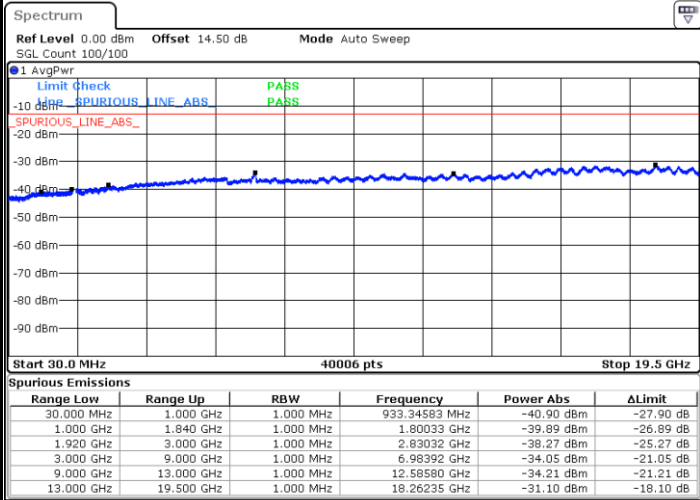

LTE Band 2 / 3MHz

Middle Channel / QPSK

Middle Channel / 16QAM

Date: 16.OCT.2017 10:00:23

Date: 16.OCT.2017 10:01:19

Highest Channel / QPSK

Highest Channel / 16QAM

Date: 16.OCT.2017 10:07:32

Date: 16.OCT.2017 10:08:27

LTE Band 2 / 5MHz

Lowest Channel / QPSK

Lowest Channel / 16QAM

Date: 16.OCT.2017 10:14:41

Date: 16.OCT.2017 10:15:36

Middle Channel / QPSK

Middle Channel / 16QAM

Date: 16.OCT.2017 10:17:12

Date: 16.OCT.2017 10:18:08

LTE Band 2 / 5MHz

Highest Channel / QPSK

Highest Channel / 16QAM

LTE Band 2 / 10MHz

Lowest Channel / QPSK

Lowest Channel / 16QAM