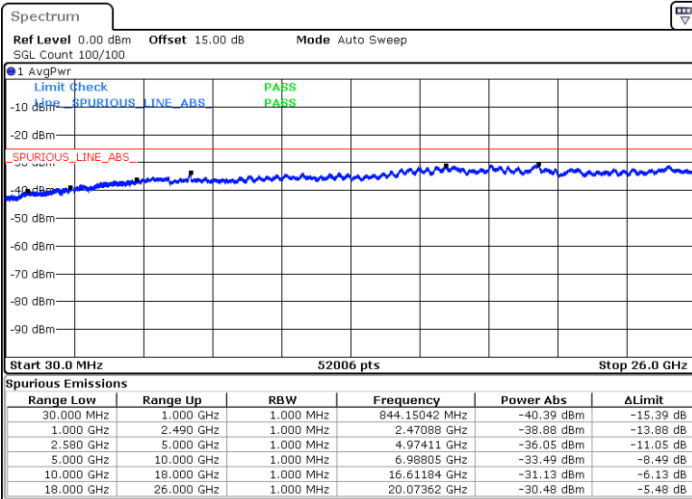

LTE Band 5 / 10MHz

Middle Channel / QPSK

Middle Channel / 16QAM

Date: 16.OCT.2017 18:50:46

Date: 16.OCT.2017 18:51:42

Highest Channel / QPSK

Highest Channel / 16QAM

Date: 16.OCT.2017 18:59:55

Date: 16.OCT.2017 19:00:50

LTE Band 7 / 5MHz

Lowest Channel / QPSK

Lowest Channel / 16QAM

Date: 16.OCT.2017 19:24:00

Date: 16.OCT.2017 19:24:53

Middle Channel / QPSK

Middle Channel / 16QAM