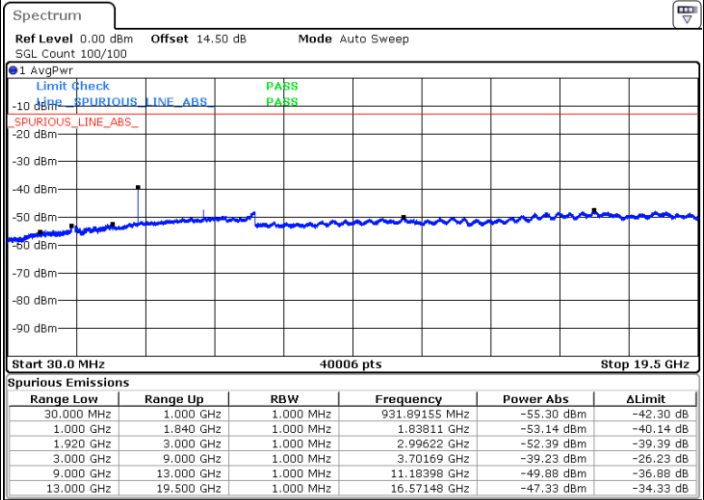

LTE Band 2 / 10MHz

Middle Channel / QPSK

Middle Channel / 16QAM

Date: 16.OCT.2017 10:33:59

Date: 16.OCT.2017 10:34:54

Highest Channel / QPSK

Highest Channel / 16QAM

Date: 16.OCT.2017 10:41:06

Date: 16.OCT.2017 10:42:01

LTE Band 2 / 15MHz

Lowest Channel / QPSK

Lowest Channel / 16QAM

Date: 16.OCT.2017 10:48:14

Date: 16.OCT.2017 10:49:09

Middle Channel / QPSK

Middle Channel / 16QAM

Date: 16.OCT.2017 10:50:46

Date: 16.OCT.2017 10:51:41

LTE Band 2 / 15MHz

Highest Channel / QPSK

Date: 16.OCT.2017 10:57:53

Highest Channel / 16QAM

Date: 16.OCT.2017 10:58:48

LTE Band 2 / 20MHz