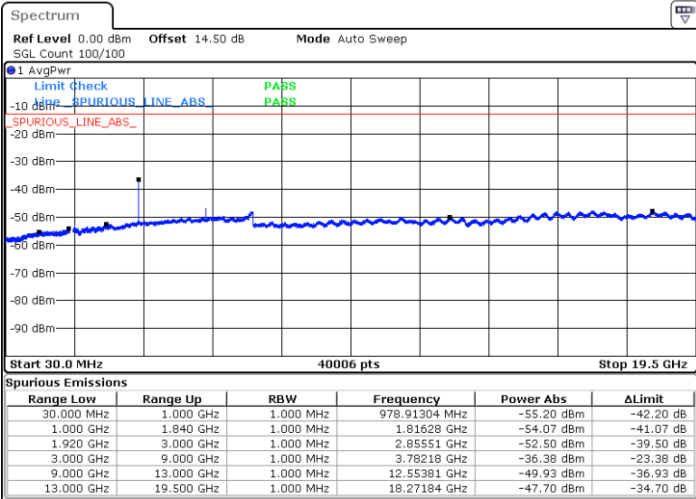

Date: 16.OCT.2017 10:50:46

Date: 16.OCT.2017 10:51:41

LTE Band 2 / 15MHz

Highest Channel / QPSK

Date: 16.OCT.2017 10:57:53

Highest Channel / 16QAM

Date: 16.OCT.2017 10:58:48

LTE Band 2 / 20MHz

Lowest Channel / QPSK

Date: 16.OCT.2017 11:05:00

Lowest Channel / 16QAM

Date: 16.OCT.2017 11:05:56

LTE Band 2 / 20MHz

Middle Channel / QPSK

Middle Channel / 16QAM

Date: 16.OCT.2017 11:07:32

Date: 16.OCT.2017 11:08:28

Highest Channel / QPSK

Highest Channel / 16QAM

Date: 16.OCT.2017 11:14:39

Date: 16.OCT.2017 11:15:35

LTE Band 4 / 1.4MHz

Lowest Channel / QPSK

Lowest Channel / 16QAM

Date: 16.OCT.2017 13:23:57

Date: 16.OCT.2017 13:24:53

Middle Channel / QPSK

Middle Channel / 16QAM

Date: 16.OCT.2017 13:26:29

Date: 16.OCT.2017 13:27:25

LTE Band 4 / 1.4MHz

Highest Channel / QPSK