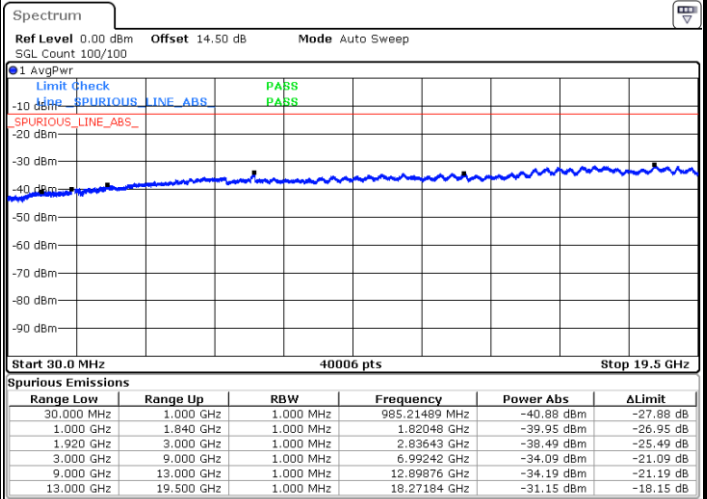

Date: 16.OCT.2017 10:17:12

Date: 16.OCT.2017 10:18:08

LTE Band 2 / 5MHz

Highest Channel / QPSK

Highest Channel / 16QAM

LTE Band 2 / 10MHz

Lowest Channel / QPSK

Lowest Channel / 16QAM

LTE Band 2 / 10MHz

Middle Channel / QPSK

Middle Channel / 16QAM

Date: 16.OCT.2017 10:33:59

Date: 16.OCT.2017 10:34:54

Highest Channel / QPSK

Highest Channel / 16QAM

Date: 16.OCT.2017 10:41:06

Date: 16.OCT.2017 10:42:01

LTE Band 2 / 15MHz

Lowest Channel / QPSK

Lowest Channel / 16QAM

Date: 16.OCT.2017 10:48:14

Date: 16.OCT.2017 10:49:09

Middle Channel / QPSK

Middle Channel / 16QAM