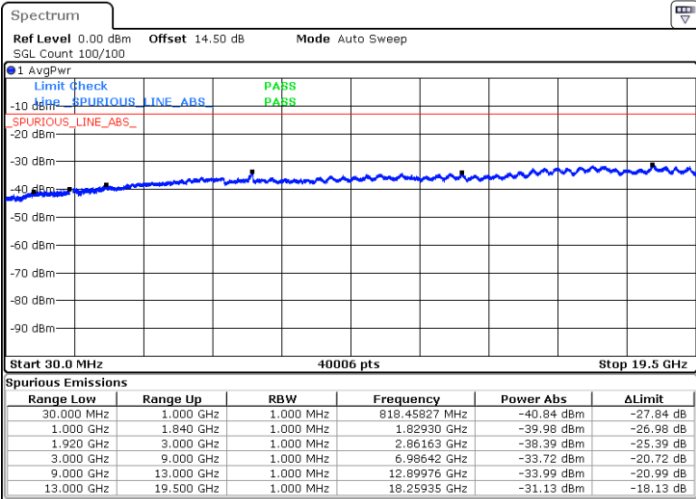

Date: 16.OCT.2017 10:17:12

Date: 16.OCT.2017 10:18:08

LTE Band 2 / 5MHz

Highest Channel / QPSK

Highest Channel / 16QAM

LTE Band 2 / 10MHz

Lowest Channel / QPSK

Lowest Channel / 16QAM

LTE Band 2 / 10MHz

Middle Channel / QPSK

Middle Channel / 16QAM

Date: 16.OCT.2017 10:33:59

Date: 16.OCT.2017 10:34:54

Highest Channel / QPSK

Highest Channel / 16QAM

Date: 16.OCT.2017 10:41:06

Date: 16.OCT.2017 10:42:01

LTE Band 2 / 15MHz

Lowest Channel / QPSK

Lowest Channel / 16QAM

Date: 16.OCT.2017 10:48:14

Date: 16.OCT.2017 10:49:09

Middle Channel / QPSK

Middle Channel / 16QAM

Date: 16.OCT.2017 10:50:46

Date: 16.OCT.2017 10:51:41

LTE Band 2 / 15MHz

Highest Channel / QPSK

Date: 16.OCT.2017 10:57:53

Highest Channel / 16QAM

Date: 16.OCT.2017 10:58:48

LTE Band 2 / 20MHz