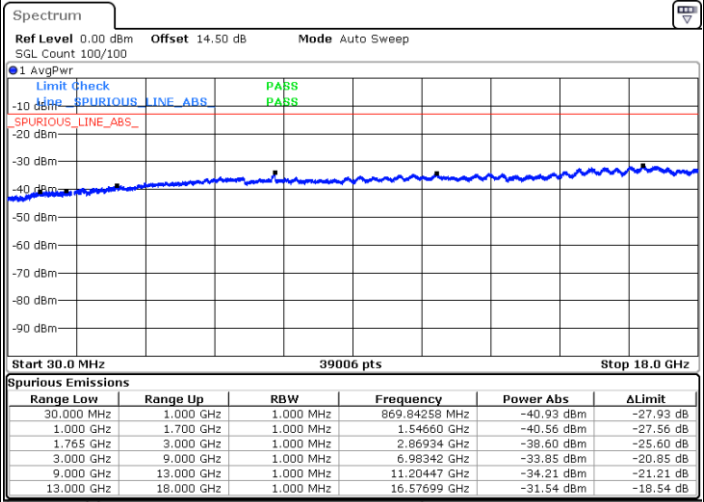

LTE Band 4 / 3MHz

Middle Channel / QPSK

Date: 16.OCT.2017 13:43:22

Middle Channel / 16QAM

Date: 16.OCT.2017 13:44:18

Highest Channel / QPSK

Date: 16.OCT.2017 13:50:32

Highest Channel / 16QAM

Date: 16.OCT.2017 13:51:28

LTE Band 4 / 5MHz

Lowest Channel / QPSK

Lowest Channel / 16QAM

Date: 16.OCT.2017 13:57:42

Date: 16.OCT.2017 13:58:38

Middle Channel / QPSK

Middle Channel / 16QAM

Date: 16.OCT.2017 14:00:14

Date: 16.OCT.2017 14:01:10

LTE Band 4 / 5MHz

Highest Channel / QPSK

Date: 16.OCT.2017 14:07:25

Highest Channel / 16QAM

Date: 16.OCT.2017 14:08:21

LTE Band 4 / 10MHz