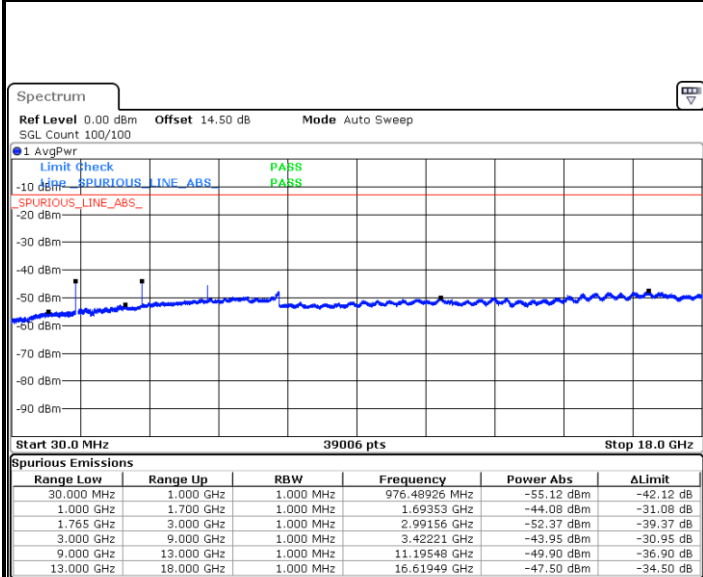

Date: 16.OCT.2017 14:36:07

Date: 16.OCT.2017 14:37:03

Middle Channel / QPSK

Middle Channel / 16QAM

Date: 16.OCT.2017 14:38:39

Date: 16.OCT.2017 14:39:35

LTE Band 4 / 15MHz

Highest Channel / QPSK

Date: 16.OCT.2017 14:45:49

Highest Channel / 16QAM

Date: 16.OCT.2017 14:46:45

LTE Band 4 / 20MHz

Lowest Channel / QPSK

Date: 16.OCT.2017 14:52:59

Lowest Channel / 16QAM

Date: 16.OCT.2017 14:53:55

LTE Band 4 / 20MHz

Middle Channel / QPSK

Middle Channel / 16QAM

Date: 16.OCT.2017 14:55:31

Date: 16.OCT.2017 14:56:27

Highest Channel / QPSK

Highest Channel / 16QAM

Date: 16.OCT.2017 15:02:41