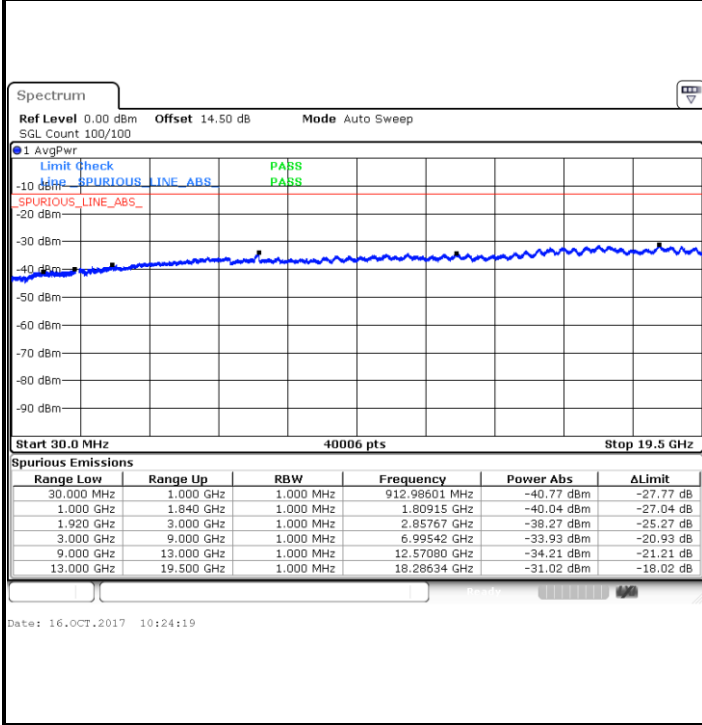

Date: 16.OCT.2017 10:08:27

LTE Band 2 / 5MHz

Lowest Channel / QPSK

Lowest Channel / 16QAM

Date: 16.OCT.2017 10:14:41

Date: 16.OCT.2017 10:15:36

Middle Channel / QPSK

Middle Channel / 16QAM

Date: 16.OCT.2017 10:17:12

Date: 16.OCT.2017 10:18:08

LTE Band 2 / 5MHz

Highest Channel / QPSK

Highest Channel / 16QAM

LTE Band 2 / 10MHz

Lowest Channel / QPSK

Lowest Channel / 16QAM

LTE Band 2 / 10MHz

Middle Channel / QPSK

Middle Channel / 16QAM

Date: 16.OCT.2017 10:33:59

Date: 16.OCT.2017 10:34:54

Highest Channel / QPSK

Highest Channel / 16QAM

Date: 16.OCT.2017 10:41:06