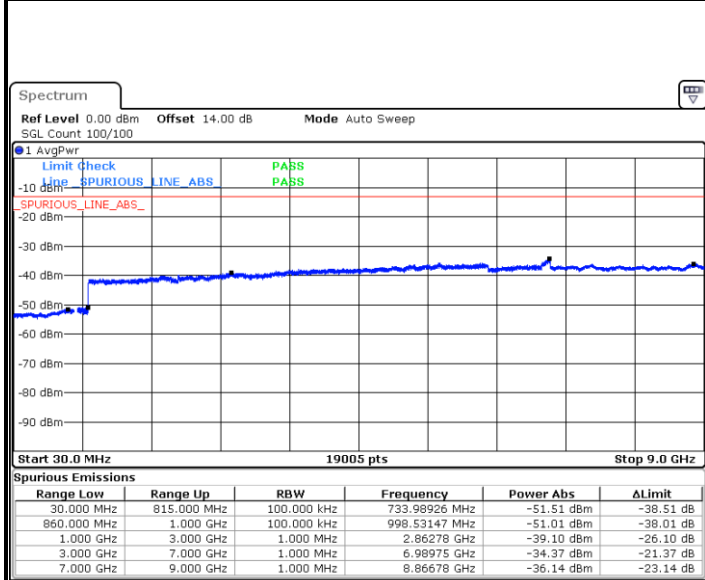

Date: 16.OCT.2017 18:09:57

Highest Channel / QPSK

Highest Channel / 16QAM

Date: 16.OCT.2017 18:10:11

Date: 16.OCT.2017 18:19:07

LTE Band 5 / 5MHz

Lowest Channel / QPSK

Lowest Channel / 16QAM

Date: 16.OCT.2017 18:27:21

Date: 16.OCT.2017 18:28:17

Middle Channel / QPSK

Middle Channel / 16QAM

Date: 16.OCT.2017 18:29:54

Date: 16.OCT.2017 18:30:50

LTE Band 5 / 5MHz

Highest Channel / QPSK

Date: 16.OCT.2017 18:39:04

Highest Channel / 16QAM

Date: 16.OCT.2017 18:40:00

LTE Band 5 / 10MHz

Lowest Channel / QPSK

Date: 16.OCT.2017 18:48:13

Lowest Channel / 16QAM

Date: 16.OCT.2017 18:49:09