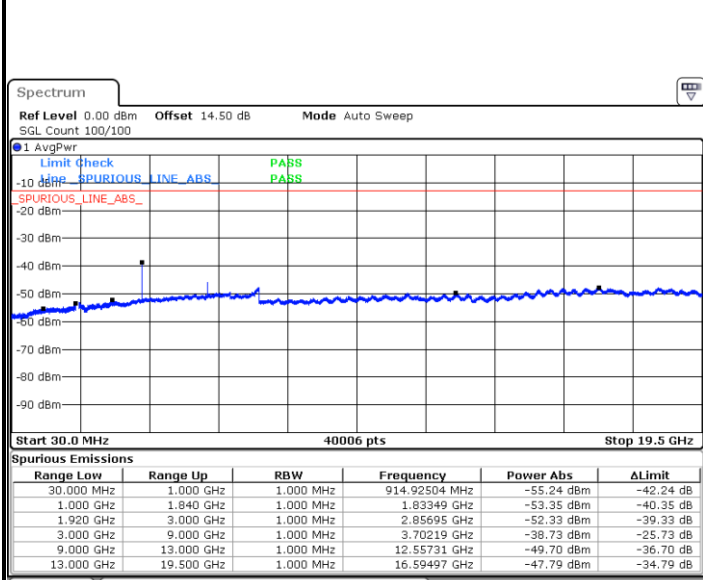

Date: 16.OCT.2017 10:42:01

LTE Band 2 / 15MHz

Lowest Channel / QPSK

Lowest Channel / 16QAM

Date: 16.OCT.2017 10:48:14

Date: 16.OCT.2017 10:49:09

Middle Channel / QPSK

Middle Channel / 16QAM

Date: 16.OCT.2017 10:50:46

Date: 16.OCT.2017 10:51:41

LTE Band 2 / 15MHz

Highest Channel / QPSK

Date: 16.OCT.2017 10:57:53

Highest Channel / 16QAM

Date: 16.OCT.2017 10:58:48

LTE Band 2 / 20MHz

Lowest Channel / QPSK

Date: 16.OCT.2017 11:05:00

Lowest Channel / 16QAM

Date: 16.OCT.2017 11:05:56

LTE Band 2 / 20MHz

Middle Channel / QPSK

Middle Channel / 16QAM

Date: 16.OCT.2017 11:07:32

Date: 16.OCT.2017 11:08:28

Highest Channel / QPSK

Highest Channel / 16QAM

Date: 16.OCT.2017 11:14:39

Date: 16.OCT.2017 11:15:35

LTE Band 4 / 1.4MHz

Lowest Channel / QPSK

Lowest Channel / 16QAM