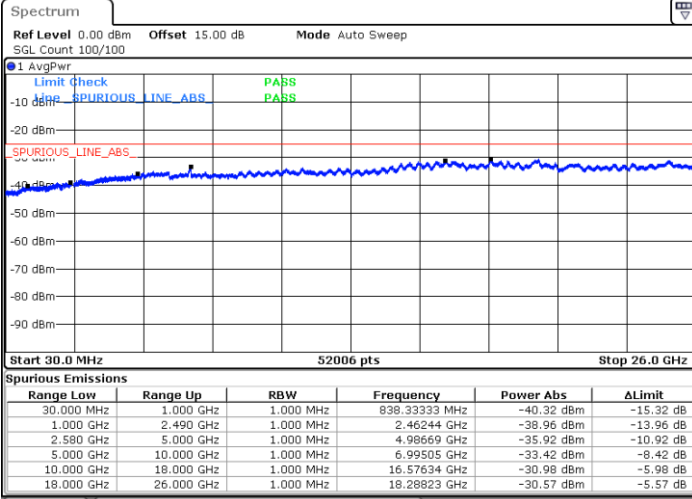

Date: 16.OCT.2017 18:39:04

Highest Channel / 16QAM

Date: 16.OCT.2017 18:40:00

LTE Band 5 / 10MHz

Lowest Channel / QPSK

Date: 16.OCT.2017 18:48:13

Lowest Channel / 16QAM

Date: 16.OCT.2017 18:49:09

LTE Band 5 / 10MHz

Middle Channel / QPSK

Middle Channel / 16QAM

Date: 16.OCT.2017 18:50:46

Date: 16.OCT.2017 18:51:42

Highest Channel / QPSK

Highest Channel / 16QAM

Date: 16.OCT.2017 18:59:55

Date: 16.OCT.2017 19:00:50

LTE Band 7 / 5MHz

Lowest Channel / QPSK

Lowest Channel / 16QAM

Date: 16.OCT.2017 19:24:00

Date: 16.OCT.2017 19:24:53

Middle Channel / QPSK

Middle Channel / 16QAM