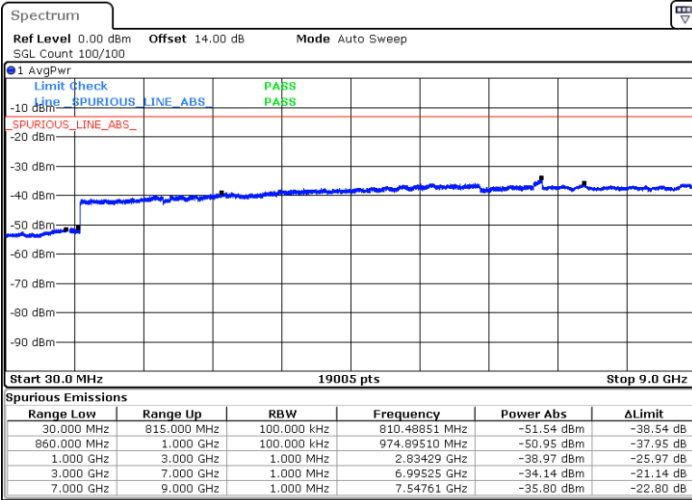

LTE Band 4 / 20MHz

Middle Channel / QPSK

Middle Channel / 16QAM

Date: 16.OCT.2017 14:55:31

Date: 16.OCT.2017 14:56:27

Highest Channel / QPSK

Highest Channel / 16QAM

Date: 16.OCT.2017 15:02:41

Date: 16.OCT.2017 15:03:37

LTE Band 5 / 1.4MHz

Lowest Channel / QPSK

Lowest Channel / 16QAM

Date: 16.OCT.2017 17:45:34

Date: 16.OCT.2017 17:46:30

Middle Channel / QPSK

Middle Channel / 16QAM

Date: 16.OCT.2017 17:48:07

Date: 16.OCT.2017 17:49:03

LTE Band 5 / 1.4MHz

Highest Channel / QPSK

Date: 16.OCT.2017 17:57:17

Highest Channel / 16QAM

Date: 16.OCT.2017 17:58:13

LTE Band 5 / 3MHz