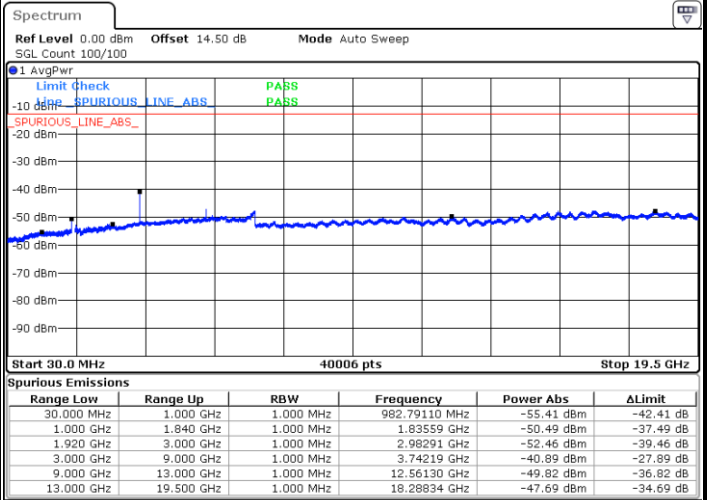

Date: 16.OCT.2017 10:50:46

Date: 16.OCT.2017 10:51:41

LTE Band 2 / 15MHz

Highest Channel / QPSK

Date: 16.OCT.2017 10:57:53

Highest Channel / 16QAM

Date: 16.OCT.2017 10:58:48

LTE Band 2 / 20MHz

Lowest Channel / QPSK

Date: 16.OCT.2017 11:05:00

Lowest Channel / 16QAM

Date: 16.OCT.2017 11:05:56

LTE Band 2 / 20MHz

Middle Channel / QPSK

Middle Channel / 16QAM

Date: 16.OCT.2017 11:07:32

Date: 16.OCT.2017 11:08:28

Highest Channel / QPSK

Highest Channel / 16QAM

Date: 16.OCT.2017 11:14:39

Date: 16.OCT.2017 11:15:35

LTE Band 4 / 1.4MHz

Lowest Channel / QPSK

Lowest Channel / 16QAM