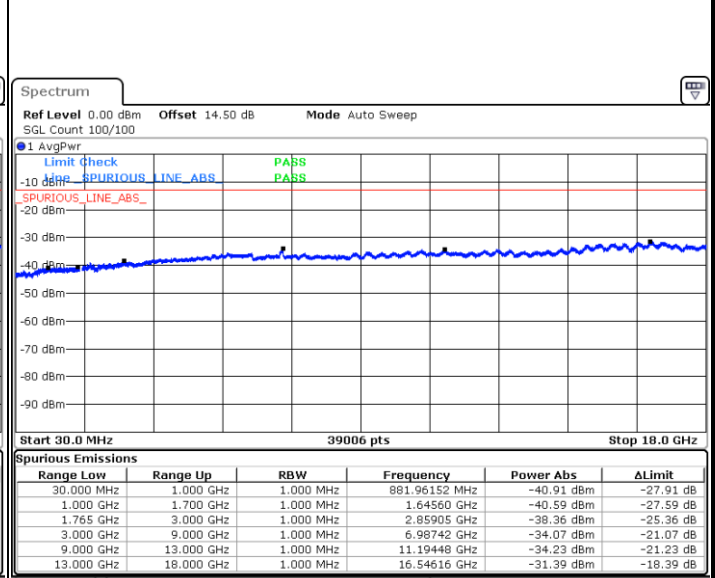

Date: 16.OCT.2017 13:33:39

Highest Channel / 16QAM

Date: 16.OCT.2017 13:34:35

LTE Band 4 / 3MHz

Lowest Channel / QPSK

Date: 16.OCT.2017 13:40:49

Lowest Channel / 16QAM

Date: 16.OCT.2017 13:41:45

LTE Band 4 / 3MHz

Middle Channel / QPSK

Date: 16.OCT.2017 13:43:22

Middle Channel / 16QAM

Date: 16.OCT.2017 13:44:18

Highest Channel / QPSK

Date: 16.OCT.2017 13:50:32

Highest Channel / 16QAM

Date: 16.OCT.2017 13:51:28

LTE Band 4 / 5MHz

Lowest Channel / QPSK

Lowest Channel / 16QAM

Date: 16.OCT.2017 13:57:42

Date: 16.OCT.2017 13:58:38

Middle Channel / QPSK

Middle Channel / 16QAM

Date: 16.OCT.2017 14:00:14

Date: 16.OCT.2017 14:01:10

LTE Band 4 / 5MHz

Highest Channel / QPSK

Date: 16.OCT.2017 14:07:25

Highest Channel / 16QAM

Date: 16.OCT.2017 14:08:21

LTE Band 4 / 10MHz