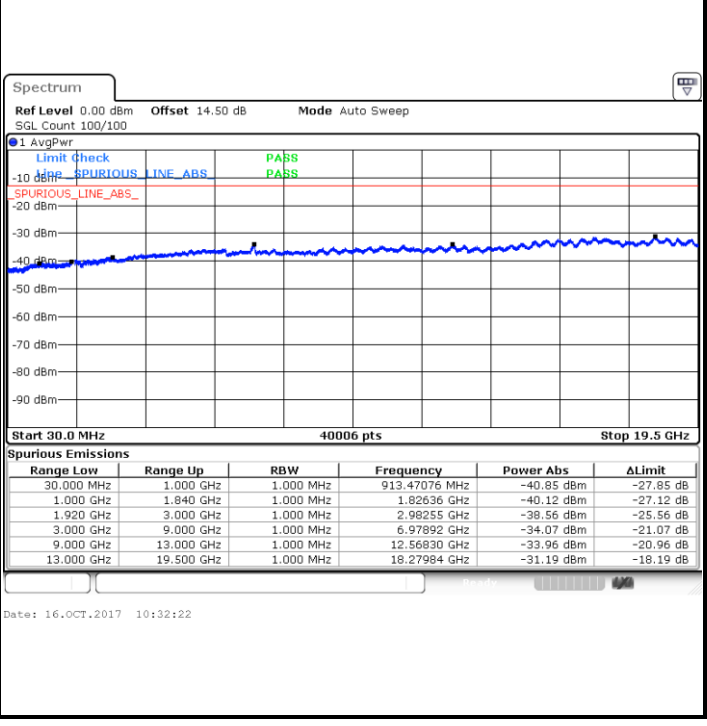

Date: 16.OCT.2017 10:08:27

LTE Band 2 / 5MHz

Lowest Channel / QPSK

Lowest Channel / 16QAM

Date: 16.OCT.2017 10:14:41

Date: 16.OCT.2017 10:15:36

Middle Channel / QPSK

Middle Channel / 16QAM

Date: 16.OCT.2017 10:17:12

Date: 16.OCT.2017 10:18:08

LTE Band 2 / 5MHz

Highest Channel / QPSK

Highest Channel / 16QAM

LTE Band 2 / 10MHz

Lowest Channel / QPSK

Lowest Channel / 16QAM

LTE Band 2 / 10MHz

Middle Channel / QPSK

Middle Channel / 16QAM

Date: 16.OCT.2017 10:33:59

Date: 16.OCT.2017 10:34:54

Highest Channel / QPSK

Highest Channel / 16QAM

Date: 16.OCT.2017 10:41:06

Date: 16.OCT.2017 10:42:01

LTE Band 2 / 15MHz

Lowest Channel / QPSK

Lowest Channel / 16QAM

Date: 16.OCT.2017 10:48:14

Date: 16.OCT.2017 10:49:09

Middle Channel / QPSK

Middle Channel / 16QAM