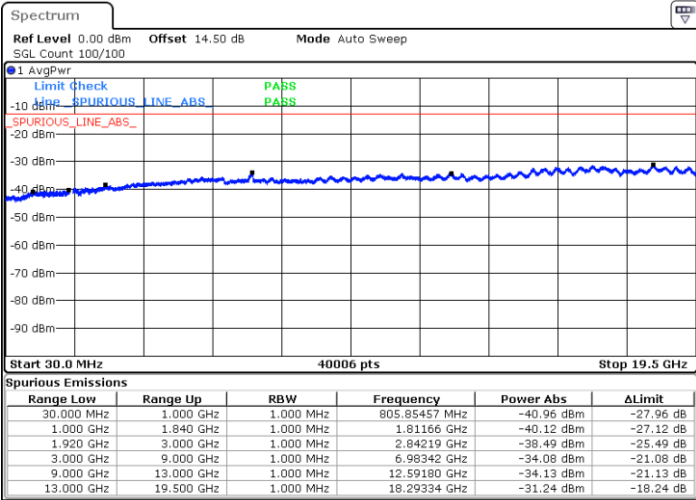

Date: 16.OCT.2017 10:08:27

LTE Band 2 / 5MHz

Lowest Channel / QPSK

Lowest Channel / 16QAM

Date: 16.OCT.2017 10:14:41

Date: 16.OCT.2017 10:15:36

Middle Channel / QPSK

Middle Channel / 16QAM

Date: 16.OCT.2017 10:17:12

Date: 16.OCT.2017 10:18:08

LTE Band 2 / 5MHz

Highest Channel / QPSK

Highest Channel / 16QAM

LTE Band 2 / 10MHz

Lowest Channel / QPSK

Lowest Channel / 16QAM

LTE Band 2 / 10MHz

Middle Channel / QPSK

Middle Channel / 16QAM

Date: 16.OCT.2017 10:33:59

Date: 16.OCT.2017 10:34:54

Highest Channel / QPSK

Highest Channel / 16QAM

Date: 16.OCT.2017 10:41:06