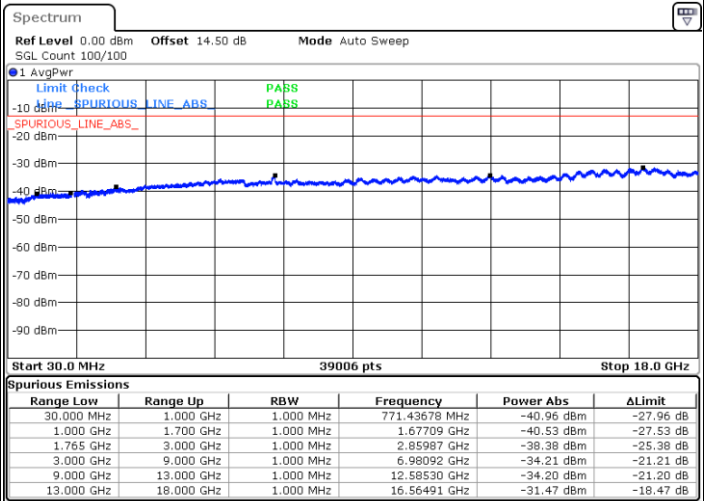

LTE Band 4 / 3MHz

Middle Channel / QPSK

Date: 16.OCT.2017 13:43:22

Middle Channel / 16QAM

Date: 16.OCT.2017 13:44:18

Highest Channel / QPSK

Date: 16.OCT.2017 13:50:32

Highest Channel / 16QAM

Date: 16.OCT.2017 13:51:28

LTE Band 4 / 5MHz

Lowest Channel / QPSK

Lowest Channel / 16QAM

Date: 16.OCT.2017 13:57:42

Date: 16.OCT.2017 13:58:38

Middle Channel / QPSK

Middle Channel / 16QAM

Date: 16.OCT.2017 14:00:14

Date: 16.OCT.2017 14:01:10

LTE Band 4 / 5MHz

Highest Channel / QPSK

Date: 16.OCT.2017 14:07:25

Highest Channel / 16QAM

Date: 16.OCT.2017 14:08:21

LTE Band 4 / 10MHz