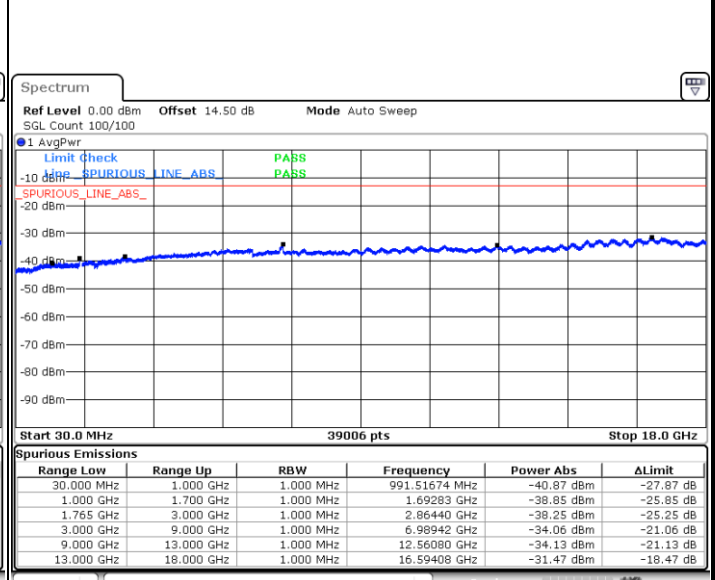

Date: 16.OCT.2017 13:51:28

LTE Band 4 / 5MHz

Lowest Channel / QPSK

Lowest Channel / 16QAM

Date: 16.OCT.2017 13:57:42

Date: 16.OCT.2017 13:58:38

Middle Channel / QPSK

Middle Channel / 16QAM

Date: 16.OCT.2017 14:00:14

Date: 16.OCT.2017 14:01:10

LTE Band 4 / 5MHz

Highest Channel / QPSK

Date: 16.OCT.2017 14:07:25

Highest Channel / 16QAM

Date: 16.OCT.2017 14:08:21

LTE Band 4 / 10MHz

Lowest Channel / QPSK

Date: 16.OCT.2017 14:19:14

Lowest Channel / 16QAM

Date: 16.OCT.2017 14:20:10

LTE Band 4 / 10MHz

Middle Channel / QPSK

Date: 16.OCT.2017 14:21:46

Middle Channel / 16QAM