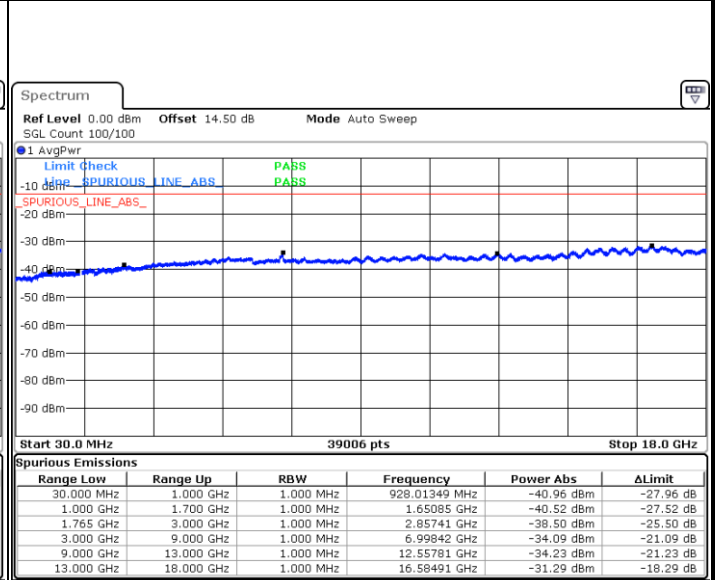

Date: 16.OCT.2017 13:51:28

LTE Band 4 / 5MHz

Lowest Channel / QPSK

Lowest Channel / 16QAM

Date: 16.OCT.2017 13:57:42

Date: 16.OCT.2017 13:58:38

Middle Channel / QPSK

Middle Channel / 16QAM

Date: 16.OCT.2017 14:00:14

Date: 16.OCT.2017 14:01:10

LTE Band 4 / 5MHz

Highest Channel / QPSK

Date: 16.OCT.2017 14:07:25

Highest Channel / 16QAM

Date: 16.OCT.2017 14:08:21

LTE Band 4 / 10MHz

Lowest Channel / QPSK

Date: 16.OCT.2017 14:19:14

Lowest Channel / 16QAM

Date: 16.OCT.2017 14:20:10

LTE Band 4 / 10MHz

Middle Channel / QPSK

Date: 16.OCT.2017 14:21:46

Middle Channel / 16QAM