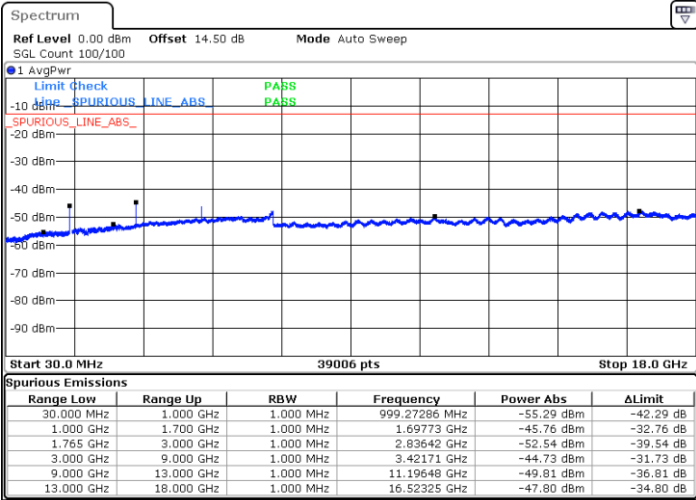

Lowest Channel / QPSK

Date: 16.OCT.2017 14:19:14

Lowest Channel / 16QAM

Date: 16.OCT.2017 14:20:10

LTE Band 4 / 10MHz

Middle Channel / QPSK

Date: 16.OCT.2017 14:21:46

Middle Channel / 16QAM

Date: 16.OCT.2017 14:22:42

Highest Channel / QPSK

Date: 16.OCT.2017 14:28:57

Highest Channel / 16QAM

Date: 16.OCT.2017 14:29:53

LTE Band 4 / 15MHz

Lowest Channel / QPSK

Lowest Channel / 16QAM

Date: 16.OCT.2017 14:36:07

Date: 16.OCT.2017 14:37:03

Middle Channel / QPSK

Middle Channel / 16QAM

Date: 16.OCT.2017 14:38:39

Date: 16.OCT.2017 14:39:35

LTE Band 4 / 15MHz

Highest Channel / QPSK