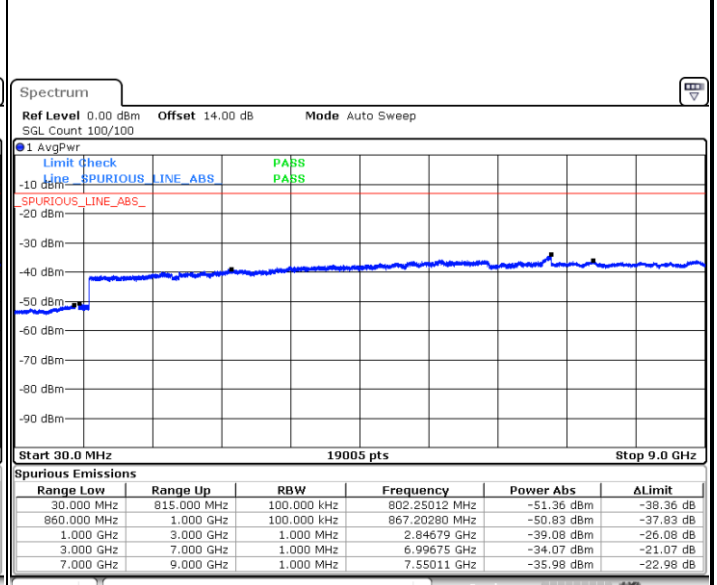

Date: 16.OCT.2017 18:09:57

Highest Channel / QPSK

Highest Channel / 16QAM

Date: 16.OCT.2017 18:10:11

Date: 16.OCT.2017 18:19:07

LTE Band 5 / 5MHz

Lowest Channel / QPSK

Lowest Channel / 16QAM

Date: 16.OCT.2017 18:27:21

Date: 16.OCT.2017 18:28:17

Middle Channel / QPSK

Middle Channel / 16QAM

Date: 16.OCT.2017 18:29:54

Date: 16.OCT.2017 18:30:50

LTE Band 5 / 5MHz

Highest Channel / QPSK

Date: 16.OCT.2017 18:39:04

Highest Channel / 16QAM

Date: 16.OCT.2017 18:40:00

LTE Band 5 / 10MHz

Lowest Channel / QPSK

Date: 16.OCT.2017 18:48:13

Lowest Channel / 16QAM

Date: 16.OCT.2017 18:49:09

LTE Band 5 / 10MHz

Middle Channel / QPSK

Middle Channel / 16QAM

Date: 16.OCT.2017 18:50:46

Date: 16.OCT.2017 18:51:42

Highest Channel / QPSK

Highest Channel / 16QAM

Date: 16.OCT.2017 18:59:55