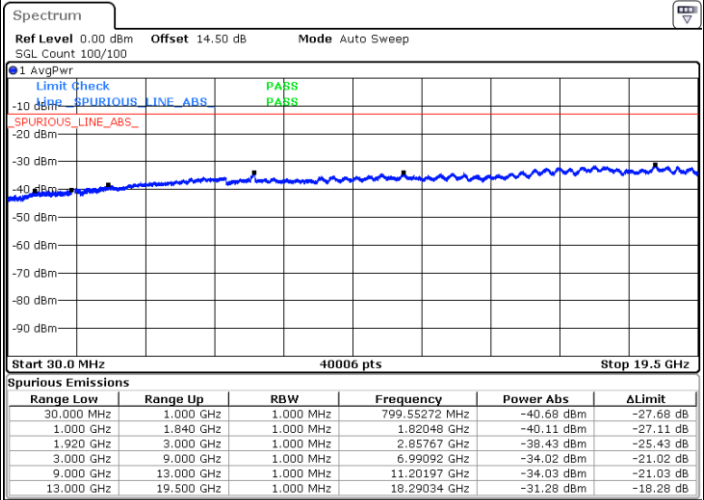

Date: 16.OCT.2017 10:08:27

LTE Band 2 / 5MHz

Lowest Channel / QPSK

Lowest Channel / 16QAM

Date: 16.OCT.2017 10:14:41

Date: 16.OCT.2017 10:15:36

Middle Channel / QPSK

Middle Channel / 16QAM

Date: 16.OCT.2017 10:17:12

Date: 16.OCT.2017 10:18:08

LTE Band 2 / 5MHz

Highest Channel / QPSK

Highest Channel / 16QAM

LTE Band 2 / 10MHz

Lowest Channel / QPSK

Lowest Channel / 16QAM