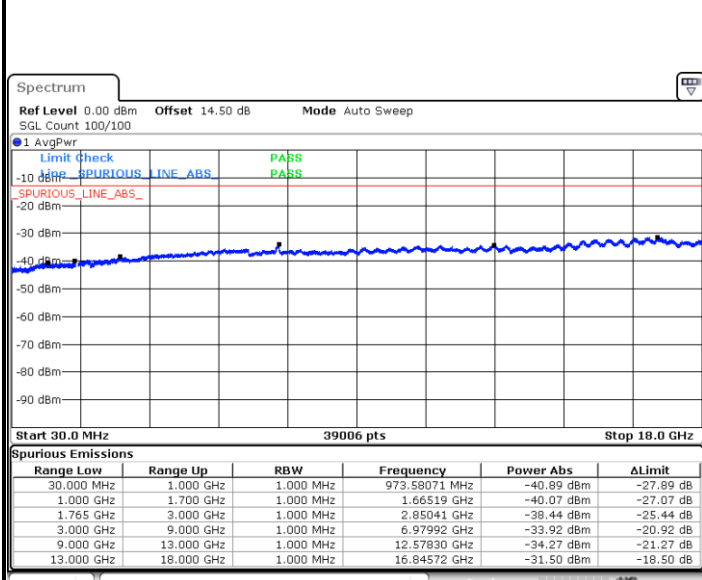

Date: 16.OCT.2017 13:23:57

Date: 16.OCT.2017 13:24:53

Middle Channel / QPSK

Middle Channel / 16QAM

Date: 16.OCT.2017 13:26:29

Date: 16.OCT.2017 13:27:25

LTE Band 4 / 1.4MHz

Highest Channel / QPSK

Date: 16.OCT.2017 13:33:39

Highest Channel / 16QAM

Date: 16.OCT.2017 13:34:35

LTE Band 4 / 3MHz

Lowest Channel / QPSK

Date: 16.OCT.2017 13:40:49

Lowest Channel / 16QAM

Date: 16.OCT.2017 13:41:45

LTE Band 4 / 3MHz

Middle Channel / QPSK

Date: 16.OCT.2017 13:43:22

Middle Channel / 16QAM

Date: 16.OCT.2017 13:44:18

Highest Channel / QPSK

Date: 16.OCT.2017 13:50:32

Highest Channel / 16QAM