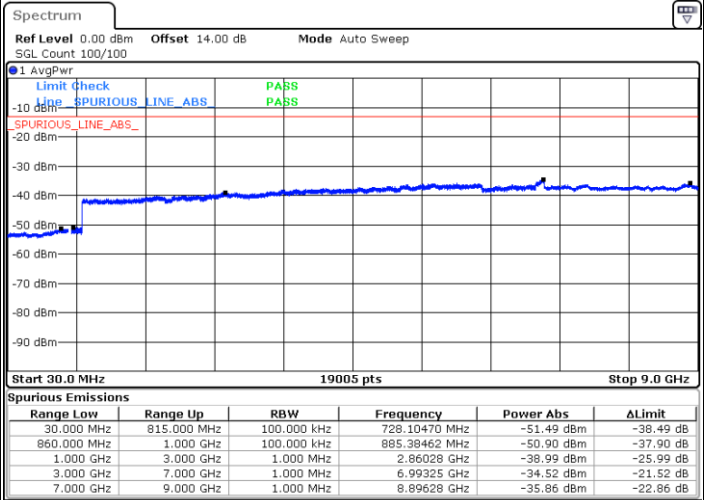

Lowest Channel / QPSK

Date: 16.OCT.2017 18:06:28

Lowest Channel / 16QAM

Date: 16.OCT.2017 18:07:24

LTE Band 5 / 3MHz

Middle Channel / QPSK

Middle Channel / 16QAM

Date: 16.OCT.2017 18:09:01

Date: 16.OCT.2017 18:09:57

Highest Channel / QPSK

Highest Channel / 16QAM

Date: 16.OCT.2017 18:10:11

Date: 16.OCT.2017 18:19:07

LTE Band 5 / 5MHz

Lowest Channel / QPSK

Lowest Channel / 16QAM

Date: 16.OCT.2017 18:27:21

Date: 16.OCT.2017 18:28:17

Middle Channel / QPSK

Middle Channel / 16QAM

Date: 16.OCT.2017 18:29:54

Date: 16.OCT.2017 18:30:50

LTE Band 5 / 5MHz

Highest Channel / QPSK