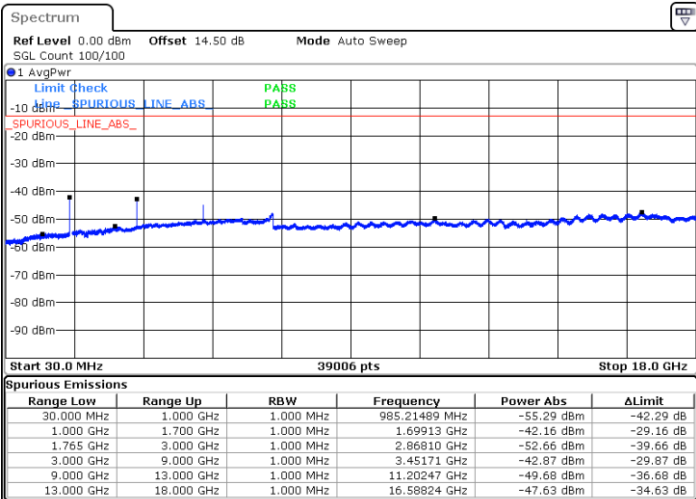

Lowest Channel / QPSK

Date: 16.OCT.2017 14:19:14

Lowest Channel / 16QAM

Date: 16.OCT.2017 14:20:10

LTE Band 4 / 10MHz

Middle Channel / QPSK

Date: 16.OCT.2017 14:21:46

Middle Channel / 16QAM

Date: 16.OCT.2017 14:22:42

Highest Channel / QPSK

Date: 16.OCT.2017 14:28:57

Highest Channel / 16QAM

Date: 16.OCT.2017 14:29:53

LTE Band 4 / 15MHz

Lowest Channel / QPSK

Lowest Channel / 16QAM

Date: 16.OCT.2017 14:36:07

Date: 16.OCT.2017 14:37:03

Middle Channel / QPSK

Middle Channel / 16QAM

Date: 16.OCT.2017 14:38:39

Date: 16.OCT.2017 14:39:35

LTE Band 4 / 15MHz

Highest Channel / QPSK