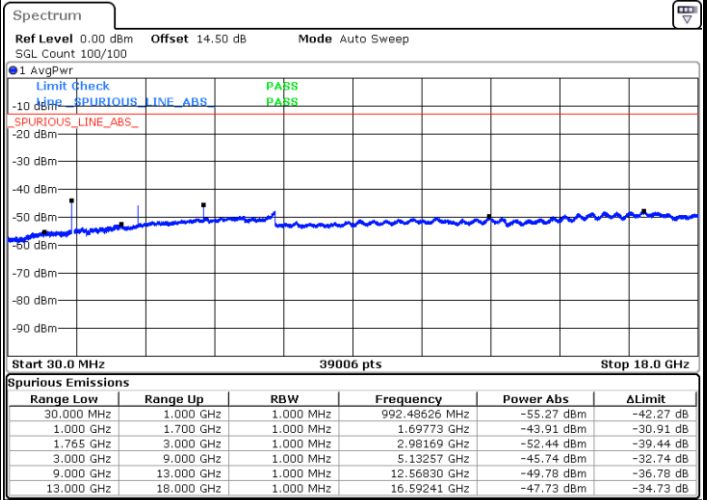

Lowest Channel / QPSK

Date: 16.OCT.2017 14:19:14

Lowest Channel / 16QAM

Date: 16.OCT.2017 14:20:10

LTE Band 4 / 10MHz

Middle Channel / QPSK

Date: 16.OCT.2017 14:21:46

Middle Channel / 16QAM

Date: 16.OCT.2017 14:22:42

Highest Channel / QPSK

Date: 16.OCT.2017 14:28:57

Highest Channel / 16QAM

Date: 16.OCT.2017 14:29:53

LTE Band 4 / 15MHz

Lowest Channel / QPSK

Lowest Channel / 16QAM

Date: 16.OCT.2017 14:36:07

Date: 16.OCT.2017 14:37:03

Middle Channel / QPSK

Middle Channel / 16QAM

Date: 16.OCT.2017 14:38:39

Date: 16.OCT.2017 14:39:35

LTE Band 4 / 15MHz

Highest Channel / QPSK