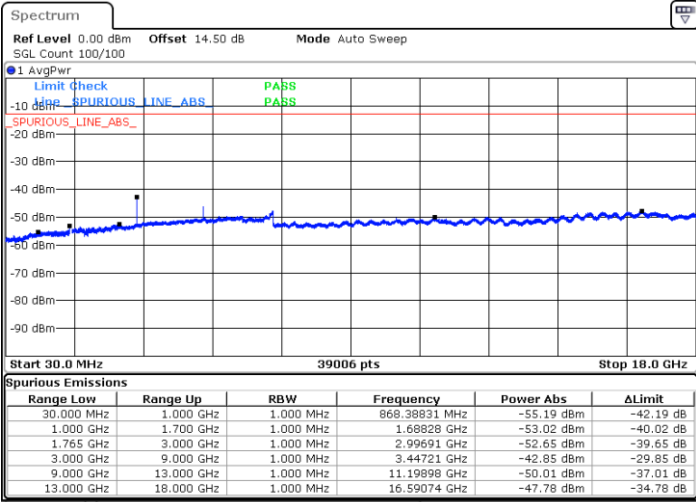

Date: 16.OCT.2017 14:36:07

Date: 16.OCT.2017 14:37:03

Middle Channel / QPSK

Middle Channel / 16QAM

Date: 16.OCT.2017 14:38:39

Date: 16.OCT.2017 14:39:35

LTE Band 4 / 15MHz

Highest Channel / QPSK

Date: 16.OCT.2017 14:45:49

Highest Channel / 16QAM

Date: 16.OCT.2017 14:46:45

LTE Band 4 / 20MHz

Lowest Channel / QPSK

Date: 16.OCT.2017 14:52:59

Lowest Channel / 16QAM

Date: 16.OCT.2017 14:53:55

LTE Band 4 / 20MHz

Middle Channel / QPSK

Middle Channel / 16QAM

Date: 16.OCT.2017 14:55:31

Date: 16.OCT.2017 14:56:27

Highest Channel / QPSK

Highest Channel / 16QAM

Date: 16.OCT.2017 15:02:41