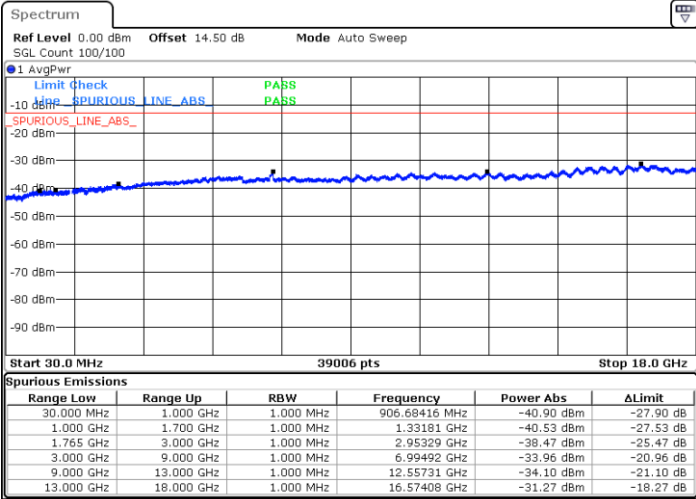

Lowest Channel / QPSK

Date: 16.OCT.2017 11:05:00

Lowest Channel / 16QAM

Date: 16.OCT.2017 11:05:56

LTE Band 2 / 20MHz

Middle Channel / QPSK

Middle Channel / 16QAM

Date: 16.OCT.2017 11:07:32

Date: 16.OCT.2017 11:08:28

Highest Channel / QPSK

Highest Channel / 16QAM

Date: 16.OCT.2017 11:14:39

Date: 16.OCT.2017 11:15:35

LTE Band 4 / 1.4MHz

Lowest Channel / QPSK

Lowest Channel / 16QAM

Date: 16.OCT.2017 13:23:57

Date: 16.OCT.2017 13:24:53

Middle Channel / QPSK

Middle Channel / 16QAM

Date: 16.OCT.2017 13:26:29

Date: 16.OCT.2017 13:27:25

LTE Band 4 / 1.4MHz

Highest Channel / QPSK