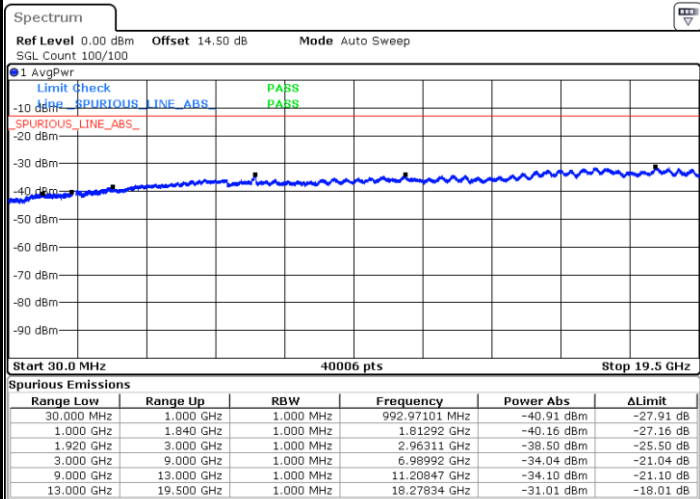

Date: 16.OCT.2017 10:08:27

LTE Band 2 / 5MHz

Lowest Channel / QPSK

Lowest Channel / 16QAM

Date: 16.OCT.2017 10:14:41

Date: 16.OCT.2017 10:15:36

Middle Channel / QPSK

Middle Channel / 16QAM

Date: 16.OCT.2017 10:17:12

Date: 16.OCT.2017 10:18:08

LTE Band 2 / 5MHz

Highest Channel / QPSK

Highest Channel / 16QAM

LTE Band 2 / 10MHz

Lowest Channel / QPSK

Lowest Channel / 16QAM