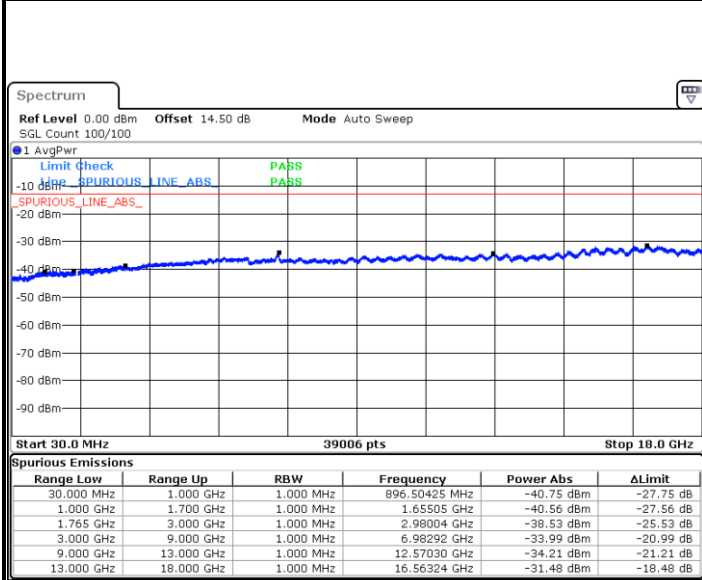

Date: 16.OCT.2017 13:23:57

Date: 16.OCT.2017 13:24:53

Middle Channel / QPSK

Middle Channel / 16QAM

Date: 16.OCT.2017 13:26:29

Date: 16.OCT.2017 13:27:25

LTE Band 4 / 1.4MHz

Highest Channel / QPSK

Date: 16.OCT.2017 13:33:39

Highest Channel / 16QAM

Date: 16.OCT.2017 13:34:35

LTE Band 4 / 3MHz

Lowest Channel / QPSK

Date: 16.OCT.2017 13:40:49

Lowest Channel / 16QAM

Date: 16.OCT.2017 13:41:45

LTE Band 4 / 3MHz

Middle Channel / QPSK

Date: 16.OCT.2017 13:43:22

Middle Channel / 16QAM

Date: 16.OCT.2017 13:44:18

Highest Channel / QPSK

Date: 16.OCT.2017 13:50:32

Highest Channel / 16QAM