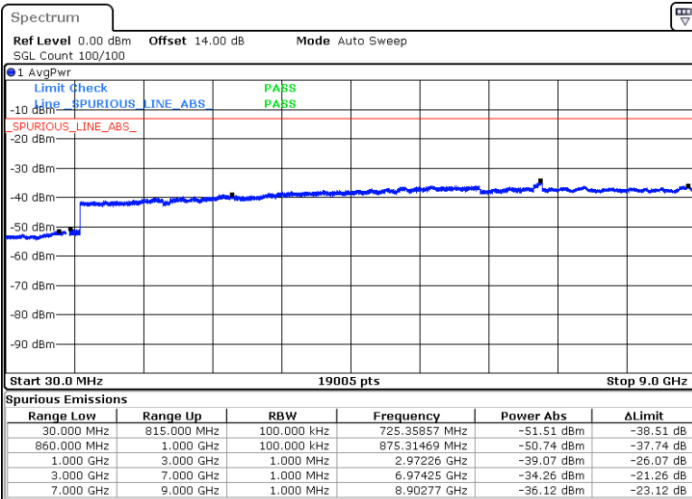

LTE Band 4 / 20MHz

Middle Channel / QPSK

Middle Channel / 16QAM

Date: 16.OCT.2017 14:55:31

Date: 16.OCT.2017 14:56:27

Highest Channel / QPSK

Highest Channel / 16QAM

Date: 16.OCT.2017 15:02:41

Date: 16.OCT.2017 15:03:37

LTE Band 5 / 1.4MHz

Lowest Channel / QPSK

Lowest Channel / 16QAM

Date: 16.OCT.2017 17:45:34

Date: 16.OCT.2017 17:46:30

Middle Channel / QPSK

Middle Channel / 16QAM

Date: 16.OCT.2017 17:48:07

Date: 16.OCT.2017 17:49:03

LTE Band 5 / 1.4MHz

Highest Channel / QPSK

Date: 16.OCT.2017 17:57:17

Highest Channel / 16QAM

Date: 16.OCT.2017 17:58:13

LTE Band 5 / 3MHz