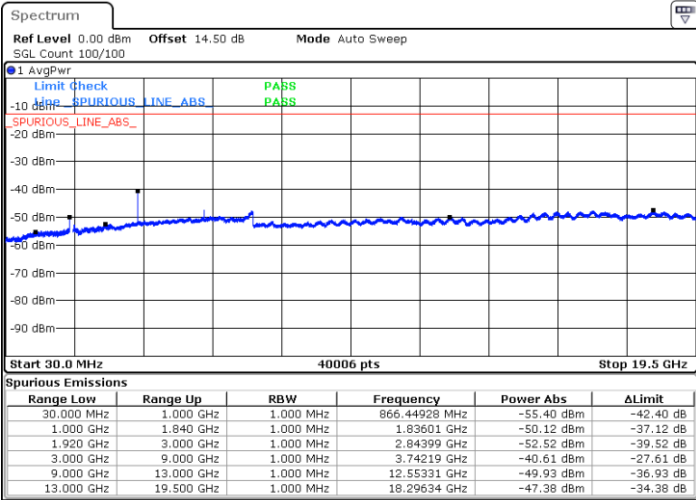

Date: 16.OCT.2017 10:50:46

Date: 16.OCT.2017 10:51:41

LTE Band 2 / 15MHz

Highest Channel / QPSK

Date: 16.OCT.2017 10:57:53

Highest Channel / 16QAM

Date: 16.OCT.2017 10:58:48

LTE Band 2 / 20MHz

Lowest Channel / QPSK

Date: 16.OCT.2017 11:05:00

Lowest Channel / 16QAM

Date: 16.OCT.2017 11:05:56

LTE Band 2 / 20MHz

Middle Channel / QPSK

Middle Channel / 16QAM

Date: 16.OCT.2017 11:07:32

Date: 16.OCT.2017 11:08:28

Highest Channel / QPSK

Highest Channel / 16QAM

Date: 16.OCT.2017 11:14:39

Date: 16.OCT.2017 11:15:35

LTE Band 4 / 1.4MHz

Lowest Channel / QPSK

Lowest Channel / 16QAM

Date: 16.OCT.2017 13:23:57

Date: 16.OCT.2017 13:24:53

Middle Channel / QPSK

Middle Channel / 16QAM

Date: 16.OCT.2017 13:26:29

Date: 16.OCT.2017 13:27:25

LTE Band 4 / 1.4MHz

Highest Channel / QPSK