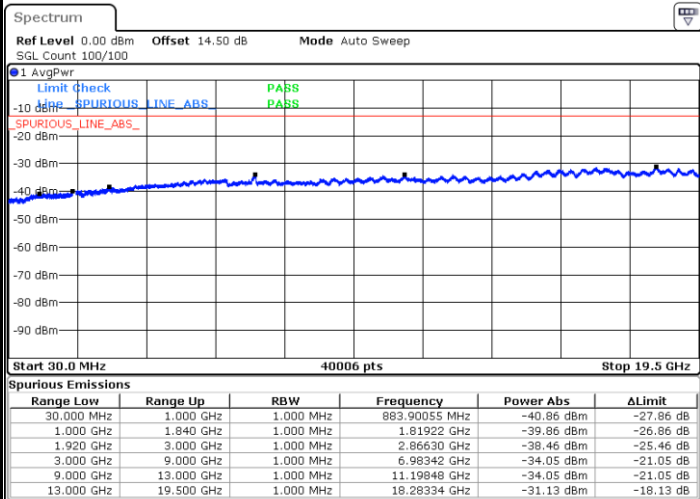

LTE Band 2 / 3MHz

Middle Channel / QPSK

Middle Channel / 16QAM

Date: 16.OCT.2017 10:00:23

Date: 16.OCT.2017 10:01:19

Highest Channel / QPSK

Highest Channel / 16QAM

Date: 16.OCT.2017 10:07:32

Date: 16.OCT.2017 10:08:27

LTE Band 2 / 5MHz

Lowest Channel / QPSK

Lowest Channel / 16QAM

Date: 16.OCT.2017 10:14:41

Date: 16.OCT.2017 10:15:36

Middle Channel / QPSK

Middle Channel / 16QAM