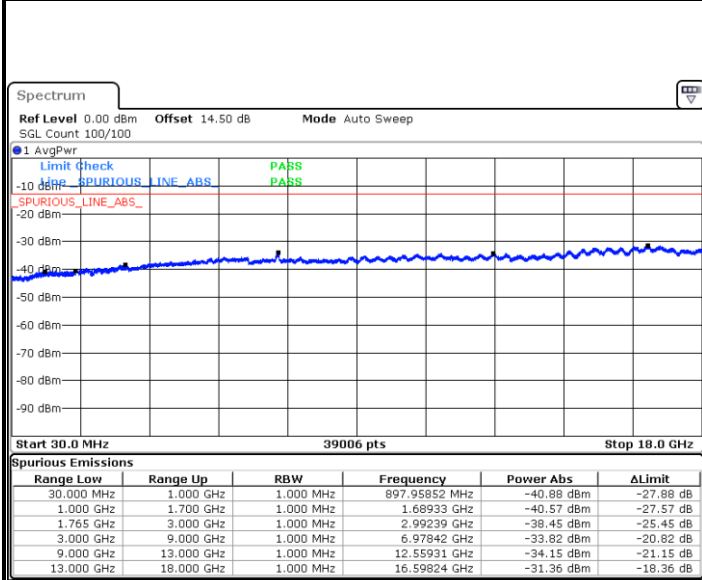

Date: 16.OCT.2017 11:08:28

Highest Channel / QPSK

Highest Channel / 16QAM

Date: 16.OCT.2017 11:14:39

Date: 16.OCT.2017 11:15:35

LTE Band 4 / 1.4MHz

Lowest Channel / QPSK

Lowest Channel / 16QAM

Date: 16.OCT.2017 13:23:57

Date: 16.OCT.2017 13:24:53

Middle Channel / QPSK

Middle Channel / 16QAM

Date: 16.OCT.2017 13:26:29

Date: 16.OCT.2017 13:27:25

LTE Band 4 / 1.4MHz

Highest Channel / QPSK

Date: 16.OCT.2017 13:33:39

Highest Channel / 16QAM

Date: 16.OCT.2017 13:34:35

LTE Band 4 / 3MHz

Lowest Channel / QPSK

Date: 16.OCT.2017 13:40:49

Lowest Channel / 16QAM

Date: 16.OCT.2017 13:41:45