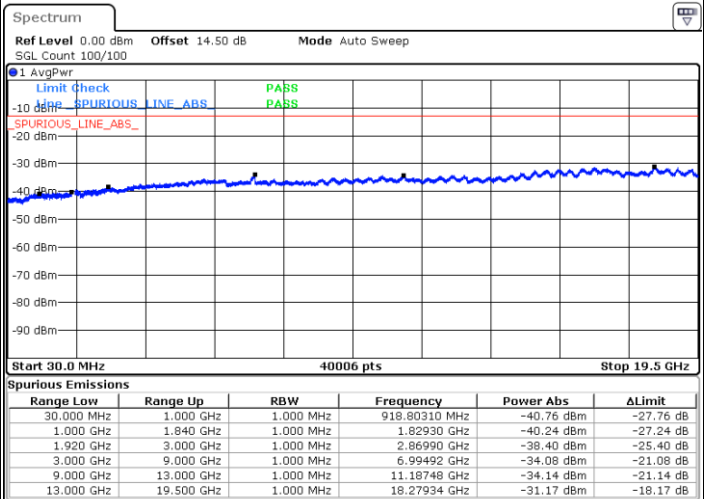

Date: 16.OCT.2017 10:08:27

LTE Band 2 / 5MHz

Lowest Channel / QPSK

Lowest Channel / 16QAM

Date: 16.OCT.2017 10:14:41

Date: 16.OCT.2017 10:15:36

Middle Channel / QPSK

Middle Channel / 16QAM

Date: 16.OCT.2017 10:17:12

Date: 16.OCT.2017 10:18:08

LTE Band 2 / 5MHz

Highest Channel / QPSK

Highest Channel / 16QAM

LTE Band 2 / 10MHz

Lowest Channel / QPSK

Lowest Channel / 16QAM