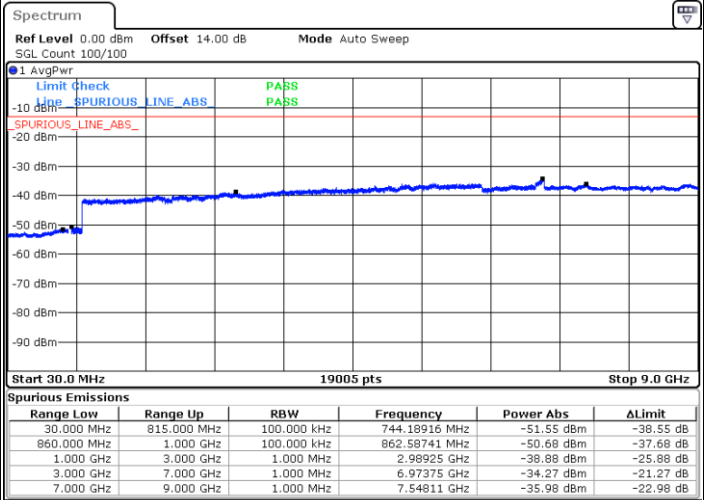

Date: 16.OCT.2017 15:03:37

LTE Band 5 / 1.4MHz

Lowest Channel / QPSK

Lowest Channel / 16QAM

Date: 16.OCT.2017 17:45:34

Date: 16.OCT.2017 17:46:30

Middle Channel / QPSK

Middle Channel / 16QAM

Date: 16.OCT.2017 17:48:07

Date: 16.OCT.2017 17:49:03

LTE Band 5 / 1.4MHz

Highest Channel / QPSK

Date: 16.OCT.2017 17:57:17

Highest Channel / 16QAM

Date: 16.OCT.2017 17:58:13

LTE Band 5 / 3MHz

Lowest Channel / QPSK

Date: 16.OCT.2017 18:06:28

Lowest Channel / 16QAM

Date: 16.OCT.2017 18:07:24

LTE Band 5 / 3MHz

Middle Channel / QPSK

Middle Channel / 16QAM

Date: 16.OCT.2017 18:09:01