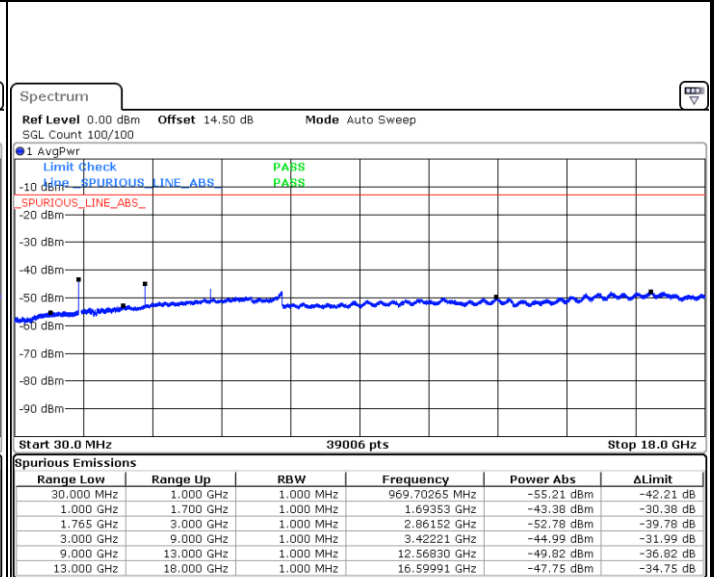

Date: 16.OCT.2017 14:36:07

Date: 16.OCT.2017 14:37:03

Middle Channel / QPSK

Middle Channel / 16QAM

Date: 16.OCT.2017 14:38:39

Date: 16.OCT.2017 14:39:35

LTE Band 4 / 15MHz

Highest Channel / QPSK

Date: 16.OCT.2017 14:45:49

Highest Channel / 16QAM

Date: 16.OCT.2017 14:46:45

LTE Band 4 / 20MHz

Lowest Channel / QPSK

Date: 16.OCT.2017 14:52:59

Lowest Channel / 16QAM

Date: 16.OCT.2017 14:53:55

LTE Band 4 / 20MHz

Middle Channel / QPSK

Middle Channel / 16QAM

Date: 16.OCT.2017 14:55:31

Date: 16.OCT.2017 14:56:27

Highest Channel / QPSK

Highest Channel / 16QAM

Date: 16.OCT.2017 15:02:41