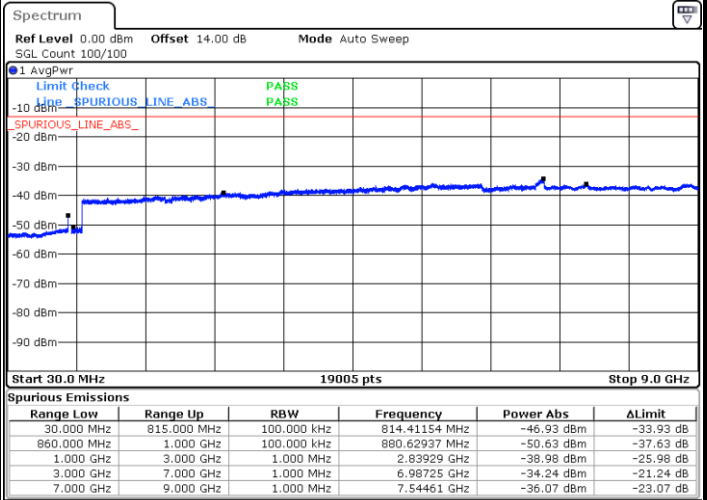

Date: 16.OCT.2017 18:09:57

Highest Channel / QPSK

Highest Channel / 16QAM

Date: 16.OCT.2017 18:10:11

Date: 16.OCT.2017 18:19:07

LTE Band 5 / 5MHz

Lowest Channel / QPSK

Lowest Channel / 16QAM

Date: 16.OCT.2017 18:27:21

Date: 16.OCT.2017 18:28:17

Middle Channel / QPSK

Middle Channel / 16QAM

Date: 16.OCT.2017 18:29:54

Date: 16.OCT.2017 18:30:50

LTE Band 5 / 5MHz

Highest Channel / QPSK

Date: 16.OCT.2017 18:39:04

Highest Channel / 16QAM

Date: 16.OCT.2017 18:40:00

LTE Band 5 / 10MHz

Lowest Channel / QPSK

Date: 16.OCT.2017 18:48:13

Lowest Channel / 16QAM

Date: 16.OCT.2017 18:49:09

LTE Band 5 / 10MHz

Middle Channel / QPSK

Middle Channel / 16QAM

Date: 16.OCT.2017 18:50:46

Date: 16.OCT.2017 18:51:42

Highest Channel / QPSK

Highest Channel / 16QAM

Date: 16.OCT.2017 18:59:55