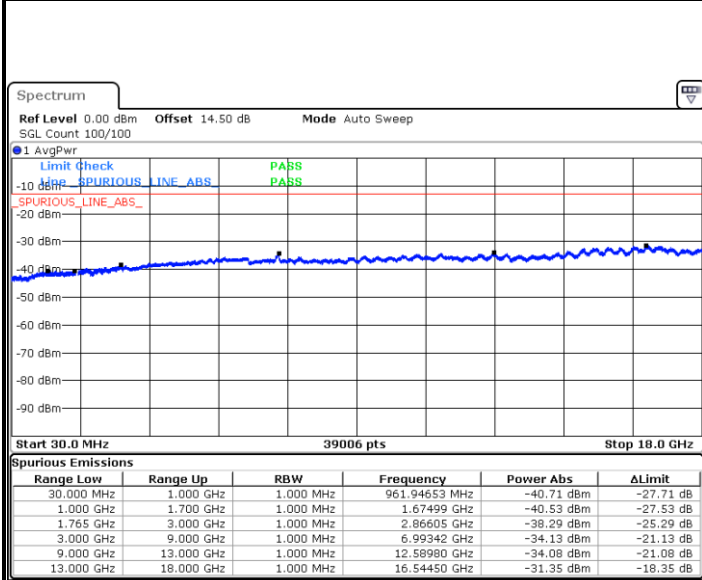

Date: 16.OCT.2017 13:51:28

LTE Band 4 / 5MHz

Lowest Channel / QPSK

Lowest Channel / 16QAM

Date: 16.OCT.2017 13:57:42

Date: 16.OCT.2017 13:58:38

Middle Channel / QPSK

Middle Channel / 16QAM

Date: 16.OCT.2017 14:00:14

Date: 16.OCT.2017 14:01:10

LTE Band 4 / 5MHz

Highest Channel / QPSK

Date: 16.OCT.2017 14:07:25

Highest Channel / 16QAM

Date: 16.OCT.2017 14:08:21

LTE Band 4 / 10MHz

Lowest Channel / QPSK

Date: 16.OCT.2017 14:19:14

Lowest Channel / 16QAM

Date: 16.OCT.2017 14:20:10

LTE Band 4 / 10MHz

Middle Channel / QPSK

Date: 16.OCT.2017 14:21:46

Middle Channel / 16QAM