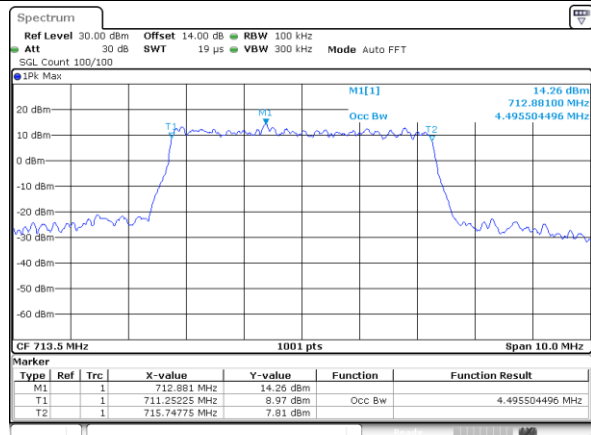

LTE Band 17

Lowest Channel / 5MHz / QPSK

Date: 16.OCT.2017 22:35:41

Lowest Channel / 5MHz / 16QAM

Date: 16.OCT.2017 22:35:52

Middle Channel / 5MHz / QPSK

Date: 16.OCT.2017 22:42:52

Middle Channel / 5MHz / 16QAM

Date: 16.OCT.2017 22:43:03

Highest Channel / 5MHz / QPSK

Date: 16.OCT.2017 22:45:26

Highest Channel / 5MHz / 16QAM

Date: 16.OCT.2017 22:45:36

LTE Band 17

Lowest Channel / 10MHz / QPSK

Date: 16.OCT.2017 22:52:35