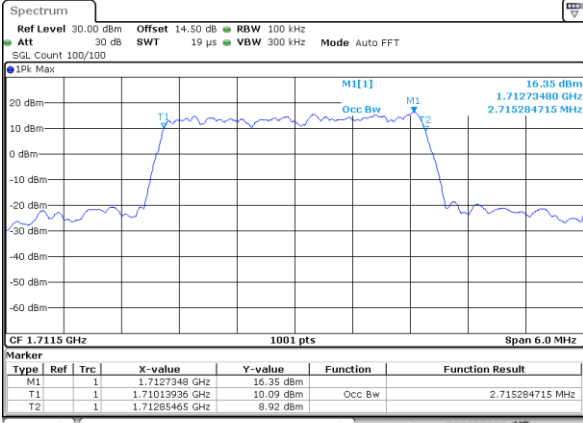

Highest Channel / 20MHz / QPSK

Date: 16.OCT.2017 11:08:30

Highest Channel / 20MHz / 16QAM

Date: 16.OCT.2017 11:08:48

LTE Band 4

Lowest Channel / 1.4MHz / QPSK

Date: 16.OCT.2017 13:17:54

Lowest Channel / 1.4MHz / 16QAM

Date: 16.OCT.2017 13:18:04

Middle Channel / 1.4MHz / QPSK

Date: 16.OCT.2017 13:25:03

Middle Channel / 1.4MHz / 16QAM

Date: 16.OCT.2017 13:25:13

Highest Channel / 1.4MHz / QPSK

Date: 16.OCT.2017 13:27:35

Highest Channel / 1.4MHz / 16QAM

Date: 16.OCT.2017 13:27:45

LTE Band 4

Lowest Channel / 3MHz / QPSK

Date: 16.OCT.2017 13:34:45

Lowest Channel / 3MHz / 16QAM

Date: 16.OCT.2017 13:34:56

Middle Channel / 3MHz / QPSK

Date: 16.OCT.2017 13:41:55