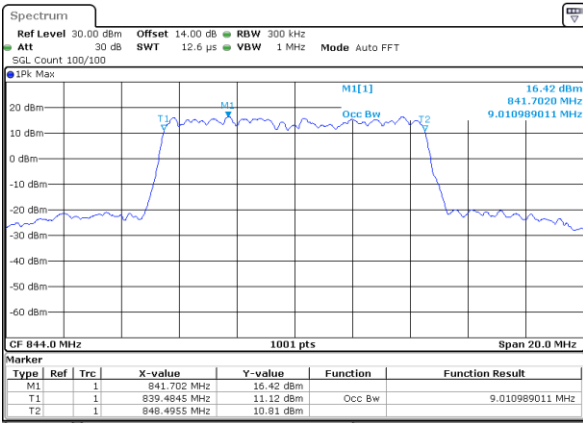

Date: 16.OCT.2017 18:31:00

Highest Channel / 5MHz / 16QAM

Date: 16.OCT.2017 18:31:11

LTE Band 5

Lowest Channel / 10MHz / QPSK

Date: 16.OCT.2017 18:40:10

Lowest Channel / 10MHz / 16QAM

Date: 16.OCT.2017 18:40:20

Middle Channel / 10MHz / QPSK

Date: 16.OCT.2017 18:49:19

Middle Channel / 10MHz / 16QAM

Date: 16.OCT.2017 18:49:29

Highest Channel / 10MHz / QPSK

Date: 16.OCT.2017 18:51:52

Highest Channel / 10MHz / 16QAM

Date: 16.OCT.2017 18:52:02

LTE Band 7

Lowest Channel / 5MHz / QPSK

Date: 16.OCT.2017 19:17:58

Lowest Channel / 5MHz / 16QAM

Date: 16.OCT.2017 19:18:09

Middle Channel / 5MHz / QPSK

Date: 16.OCT.2017 19:25:04

Middle Channel / 5MHz / 16QAM