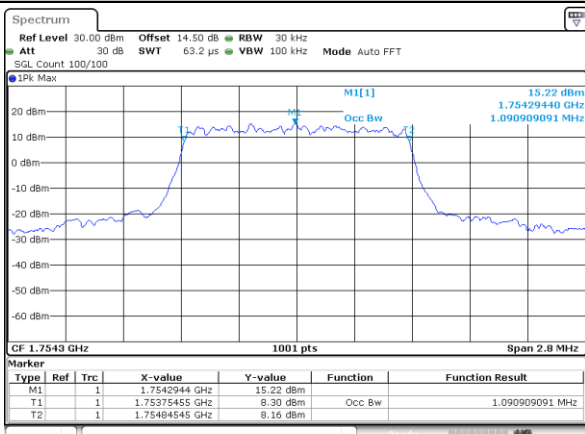

Highest Channel / 20MHz / QPSK

Date: 16.OCT.2017 11:08:30

Highest Channel / 20MHz / 16QAM

Date: 16.OCT.2017 11:08:48

LTE Band 4

Lowest Channel / 1.4MHz / QPSK

Date: 16.OCT.2017 13:17:54

Lowest Channel / 1.4MHz / 16QAM

Date: 16.OCT.2017 13:18:04

Middle Channel / 1.4MHz / QPSK

Date: 16.OCT.2017 13:25:03

Middle Channel / 1.4MHz / 16QAM

Date: 16.OCT.2017 13:25:13

Highest Channel / 1.4MHz / QPSK

Date: 16.OCT.2017 13:27:35

Highest Channel / 1.4MHz / 16QAM

Date: 16.OCT.2017 13:27:45

LTE Band 4

Lowest Channel / 3MHz / QPSK

Date: 16.OCT.2017 13:34:45

Lowest Channel / 3MHz / 16QAM

Date: 16.OCT.2017 13:34:56

Middle Channel / 3MHz / QPSK

Date: 16.OCT.2017 13:41:55