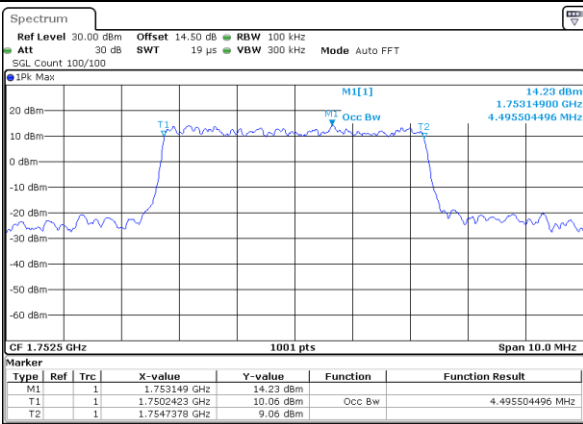

Middle Channel / 3MHz / 16QAM

Date: 16.OCT.2017 13:42:05

Highest Channel / 3MHz / QPSK

Date: 16.OCT.2017 13:44:28

Highest Channel / 3MHz / 16QAM

Date: 16.OCT.2017 13:44:38

LTE Band 4

Lowest Channel / 5MHz / QPSK

Date: 16.OCT.2017 13:51:38

Lowest Channel / 5MHz / 16QAM

Date: 16.OCT.2017 13:51:48

Middle Channel / 5MHz / QPSK

Date: 16.OCT.2017 13:58:48

Middle Channel / 5MHz / 16QAM

Date: 16.OCT.2017 13:58:58

Highest Channel / 5MHz / QPSK

Date: 16.OCT.2017 14:01:20

Highest Channel / 5MHz / 16QAM

Date: 16.OCT.2017 14:01:30

LTE Band 4

Lowest Channel / 10MHz / QPSK

Date: 16.OCT.2017 14:13:10

Lowest Channel / 10MHz / 16QAM

Date: 16.OCT.2017 14:13:20