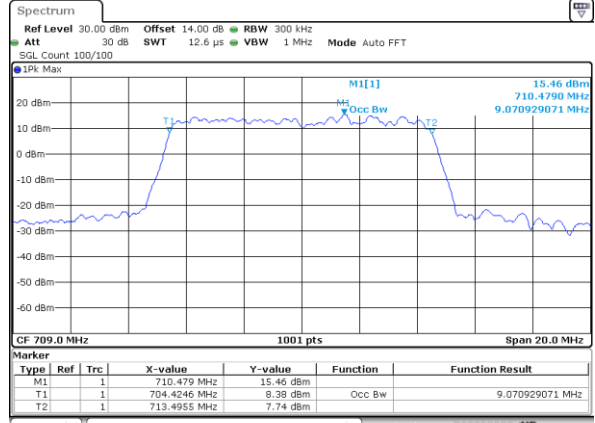

Lowest Channel / 10MHz / 16QAM

Date: 16.OCT.2017 22:52:45