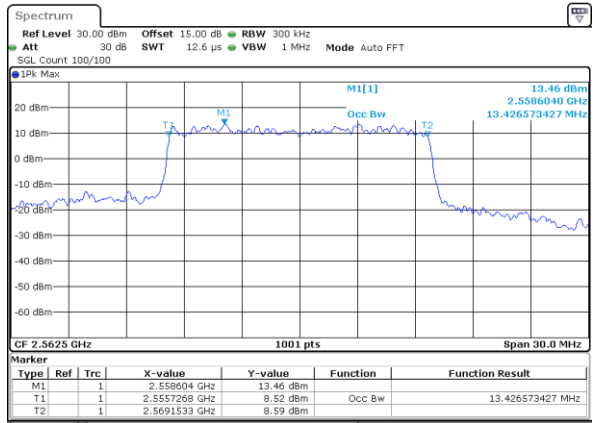

Highest Channel / 10MHz / 16QAM

Date: 16.OCT.2017 19:44:21

LTE Band 7

Lowest Channel / 15MHz / QPSK

Date: 16.OCT.2017 19:51:18

Lowest Channel / 15MHz / 16QAM

Date: 16.OCT.2017 19:51:28

Middle Channel / 15MHz / QPSK

Date: 16.OCT.2017 20:17:09

Middle Channel / 15MHz / 16QAM

Date: 16.OCT.2017 20:17:19

Highest Channel / 15MHz / QPSK

Date: 16.OCT.2017 20:19:37

Highest Channel / 15MHz / 16QAM

Date: 16.OCT.2017 20:19:47

LTE Band 7

Lowest Channel / 20MHz / QPSK

Date: 16.OCT.2017 20:26:43

Lowest Channel / 20MHz / 16QAM

Date: 16.OCT.2017 20:26:53

Middle Channel / 20MHz / QPSK

Date: 16.OCT.2017 20:33:47

Middle Channel / 20MHz / 16QAM

Date: 16.OCT.2017 20:33:57