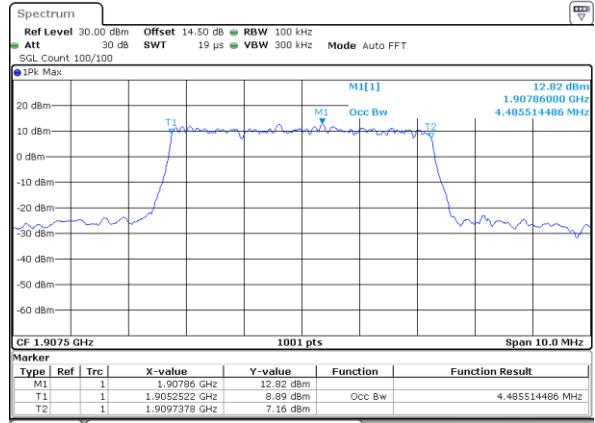

LTE Band 2

Lowest Channel / 5MHz / QPSK

Date: 16.OCT.2017 10:08:38

Lowest Channel / 5MHz / 16QAM

Date: 16.OCT.2017 10:08:48

Middle Channel / 5MHz / QPSK

Date: 16.OCT.2017 10:15:46

Middle Channel / 5MHz / 16QAM

Date: 16.OCT.2017 10:15:56

Highest Channel / 5MHz / QPSK

Date: 16.OCT.2017 10:18:18

Highest Channel / 5MHz / 16QAM

Date: 16.OCT.2017 10:18:28

LTE Band 2

Lowest Channel / 10MHz / QPSK

Date: 16.OCT.2017 10:25:25