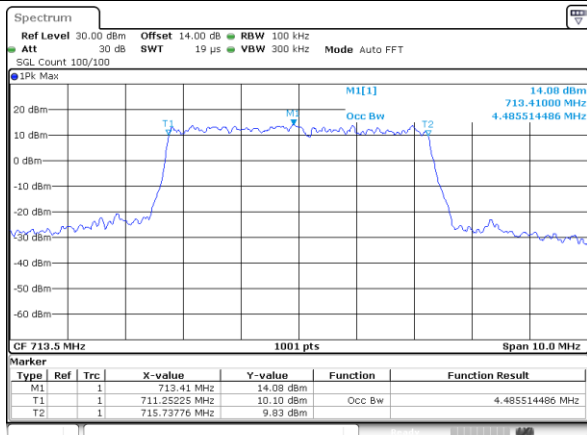

LTE Band 17

Lowest Channel / 5MHz / QPSK

Date: 16.OCT.2017 22:35:41

Lowest Channel / 5MHz / 16QAM

Date: 16.OCT.2017 22:35:52

Middle Channel / 5MHz / QPSK

Date: 16.OCT.2017 22:42:52

Middle Channel / 5MHz / 16QAM

Date: 16.OCT.2017 22:43:03

Highest Channel / 5MHz / QPSK

Date: 16.OCT.2017 22:45:26

Highest Channel / 5MHz / 16QAM

Date: 16.OCT.2017 22:45:36

LTE Band 17

Lowest Channel / 10MHz / QPSK

Date: 16.OCT.2017 22:52:35