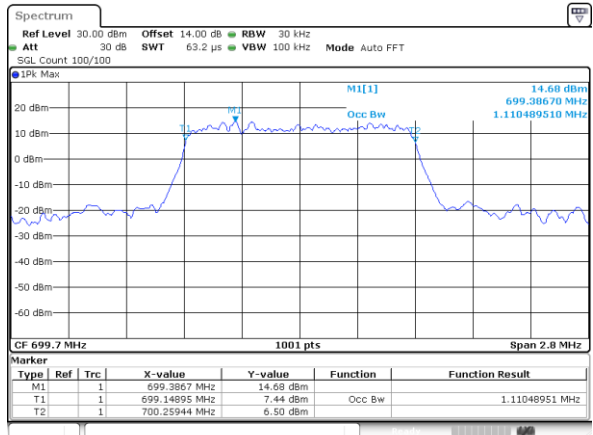

Highest Channel / 20MHz / QPSK

Date: 16.OCT.2017 21:12:13

Highest Channel / 20MHz / 16QAM

Date: 16.OCT.2017 21:12:23

LTE Band 12

Lowest Channel / 1.4MHz / QPSK

Date: 17.OCT.2017 08:13:47

Lowest Channel / 1.4MHz / 16QAM

Date: 17.OCT.2017 08:13:58

Middle Channel / 1.4MHz / QPSK

Date: 17.OCT.2017 08:41:57

Middle Channel / 1.4MHz / 16QAM

Date: 17.OCT.2017 08:42:07

Highest Channel / 1.4MHz / QPSK

Date: 17.OCT.2017 08:44:29

Highest Channel / 1.4MHz / 16QAM