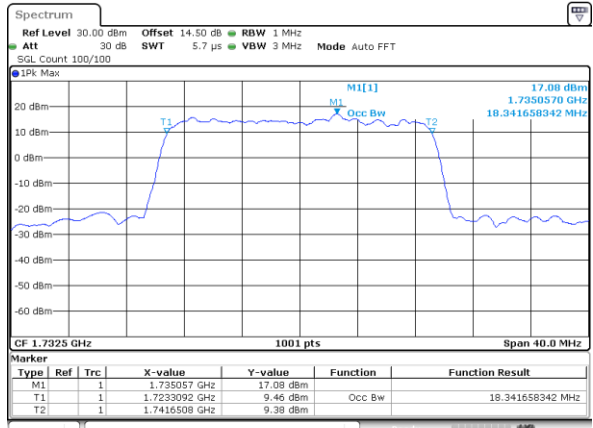

Date: 16.OCT.2017 14:37:23

Highest Channel / 15MHz / QPSK

Date: 16.OCT.2017 14:39:46

Highest Channel / 15MHz / 16QAM

Date: 16.OCT.2017 14:39:56

LTE Band 4

Lowest Channel / 20MHz / QPSK

Lowest Channel / 20MHz / 16QAM

Middle Channel / 20MHz / QPSK

Middle Channel / 20MHz / 16QAM

Highest Channel / 20MHz / QPSK

Highest Channel / 20MHz / 16QAM

LTE Band 5

Lowest Channel / 1.4MHz / QPSK

Date: 16.OCT.2017 17:37:29

Lowest Channel / 1.4MHz / 16QAM