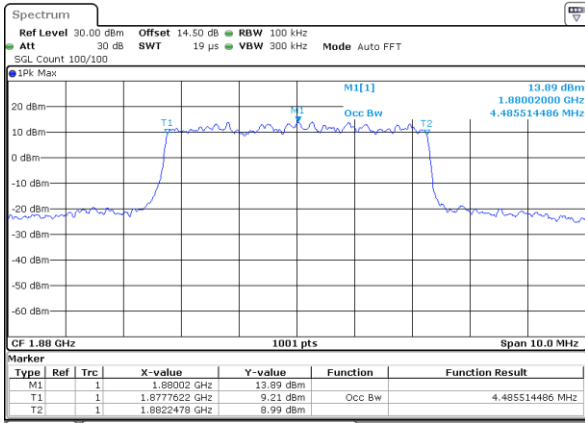

LTE Band 2

Lowest Channel / 5MHz / QPSK

Date: 16.OCT.2017 10:08:38

Lowest Channel / 5MHz / 16QAM

Date: 16.OCT.2017 10:08:48

Middle Channel / 5MHz / QPSK

Date: 16.OCT.2017 10:15:46

Middle Channel / 5MHz / 16QAM

Date: 16.OCT.2017 10:15:56

Highest Channel / 5MHz / QPSK

Date: 16.OCT.2017 10:18:18

Highest Channel / 5MHz / 16QAM

Date: 16.OCT.2017 10:18:28

LTE Band 2

Lowest Channel / 10MHz / QPSK

Date: 16.OCT.2017 10:25:25