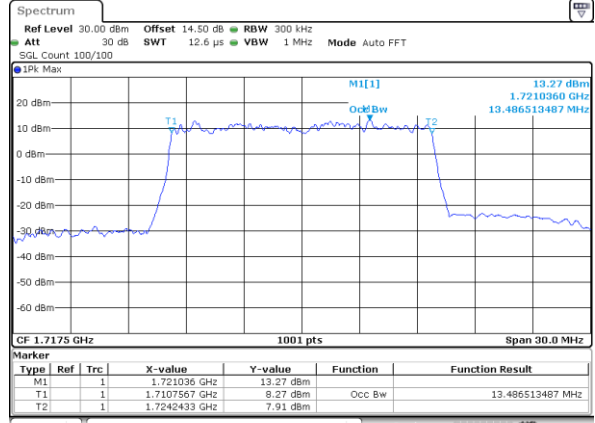

Date: 16.OCT.2017 14:01:20

Highest Channel / 5MHz / 16QAM

Date: 16.OCT.2017 14:01:30

LTE Band 4

Lowest Channel / 10MHz / QPSK

Date: 16.OCT.2017 14:13:10

Lowest Channel / 10MHz / 16QAM

Date: 16.OCT.2017 14:13:20

Middle Channel / 10MHz / QPSK

Date: 16.OCT.2017 14:20:20

Middle Channel / 10MHz / 16QAM

Date: 16.OCT.2017 14:20:30

Highest Channel / 10MHz / QPSK

Date: 16.OCT.2017 14:22:52

Highest Channel / 10MHz / 16QAM

Date: 16.OCT.2017 14:23:03

LTE Band 4

Lowest Channel / 15MHz / QPSK

Date: 16.OCT.2017 14:30:03

Lowest Channel / 15MHz / 16QAM

Date: 16.OCT.2017 14:30:13

Middle Channel / 15MHz / QPSK

Date: 16.OCT.2017 14:37:13

Middle Channel / 15MHz / 16QAM