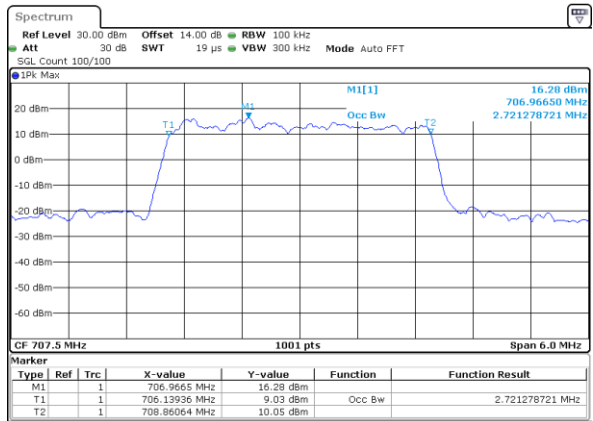

Date: 17.OCT.2017 08:44:39

LTE Band 12

Lowest Channel / 3MHz / QPSK

Date: 17.OCT.2017 08:51:40

Lowest Channel / 3MHz / 16QAM

Date: 17.OCT.2017 08:51:50

Middle Channel / 3MHz / QPSK

Date: 17.OCT.2017 08:58:50

Middle Channel / 3MHz / 16QAM

Date: 17.OCT.2017 08:59:00

Highest Channel / 3MHz / QPSK

Date: 17.OCT.2017 09:01:23

Highest Channel / 3MHz / 16QAM

Date: 17.OCT.2017 09:01:33

LTE Band 12

Lowest Channel / 5MHz / QPSK