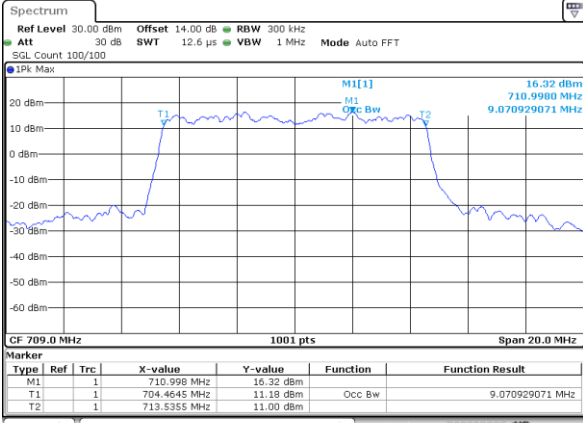

LTE Band 17

Lowest Channel / 5MHz / QPSK

Date: 16.OCT.2017 22:35:41

Lowest Channel / 5MHz / 16QAM

Date: 16.OCT.2017 22:35:52

Middle Channel / 5MHz / QPSK

Date: 16.OCT.2017 22:42:52

Middle Channel / 5MHz / 16QAM

Date: 16.OCT.2017 22:43:03

Highest Channel / 5MHz / QPSK

Date: 16.OCT.2017 22:45:26

Highest Channel / 5MHz / 16QAM

Date: 16.OCT.2017 22:45:36

LTE Band 17

Lowest Channel / 10MHz / QPSK

Date: 16.OCT.2017 22:52:35

Lowest Channel / 10MHz / 16QAM

Date: 16.OCT.2017 22:52:45

Middle Channel / 10MHz / QPSK

Date: 16.OCT.2017 22:59:44

Middle Channel / 10MHz / 16QAM

Date: 16.OCT.2017 22:59:54

Highest Channel / 10MHz / QPSK

Date: 16.OCT.2017 23:02:16