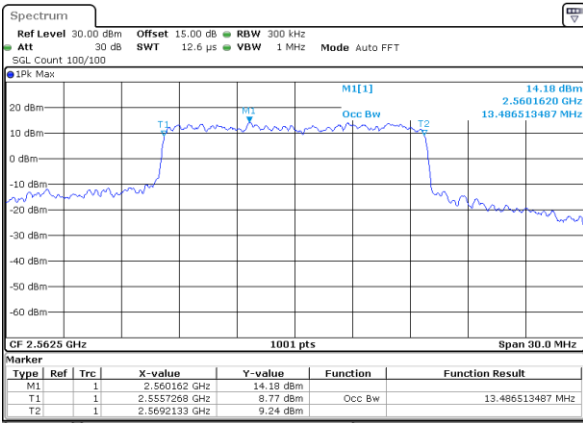

Highest Channel / 10MHz / 16QAM

Date: 16.OCT.2017 19:44:21

LTE Band 7

Lowest Channel / 15MHz / QPSK

Date: 16.OCT.2017 19:51:18

Lowest Channel / 15MHz / 16QAM

Date: 16.OCT.2017 19:51:28

Middle Channel / 15MHz / QPSK

Date: 16.OCT.2017 20:17:09

Middle Channel / 15MHz / 16QAM

Date: 16.OCT.2017 20:17:19

Highest Channel / 15MHz / QPSK

Date: 16.OCT.2017 20:19:37

Highest Channel / 15MHz / 16QAM

Date: 16.OCT.2017 20:19:47

LTE Band 7