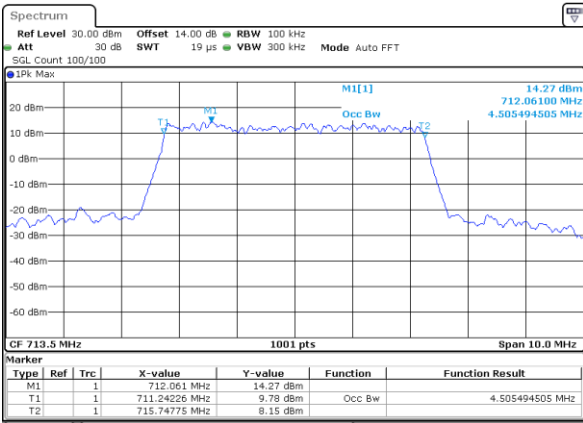

Middle Channel / 3MHz / 16QAM

Date: 17.OCT.2017 08:59:00

Highest Channel / 3MHz / QPSK

Date: 17.OCT.2017 09:01:23

Highest Channel / 3MHz / 16QAM

Date: 17.OCT.2017 09:01:33

LTE Band 12

Lowest Channel / 5MHz / QPSK

Date: 17.OCT.2017 09:08:33

Lowest Channel / 5MHz / 16QAM

Date: 17.OCT.2017 09:08:43

Middle Channel / 5MHz / QPSK

Date: 17.OCT.2017 09:15:43

Middle Channel / 5MHz / 16QAM

Date: 17.OCT.2017 09:15:53

Highest Channel / 5MHz / QPSK

Date: 17.OCT.2017 09:18:15

Highest Channel / 5MHz / 16QAM

Date: 17.OCT.2017 09:18:26

LTE Band 12

Lowest Channel / 10MHz / QPSK

Date: 17.OCT.2017 09:25:26

Lowest Channel / 10MHz / 16QAM

Date: 17.OCT.2017 09:25:36