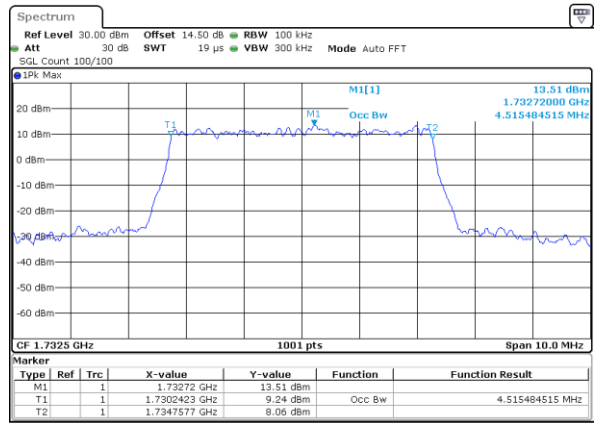

Middle Channel / 3MHz / 16QAM

Date: 16.OCT.2017 13:42:05

Highest Channel / 3MHz / QPSK

Date: 16.OCT.2017 13:44:28

Highest Channel / 3MHz / 16QAM

Date: 16.OCT.2017 13:44:38

LTE Band 4

Lowest Channel / 5MHz / QPSK

Date: 16.OCT.2017 13:51:38

Lowest Channel / 5MHz / 16QAM

Date: 16.OCT.2017 13:51:48

Middle Channel / 5MHz / QPSK

Date: 16.OCT.2017 13:58:48

Middle Channel / 5MHz / 16QAM

Date: 16.OCT.2017 13:58:58

Highest Channel / 5MHz / QPSK

Date: 16.OCT.2017 14:01:20

Highest Channel / 5MHz / 16QAM

Date: 16.OCT.2017 14:01:30

LTE Band 4

Lowest Channel / 10MHz / QPSK

Date: 16.OCT.2017 14:13:10

Lowest Channel / 10MHz / 16QAM

Date: 16.OCT.2017 14:13:20