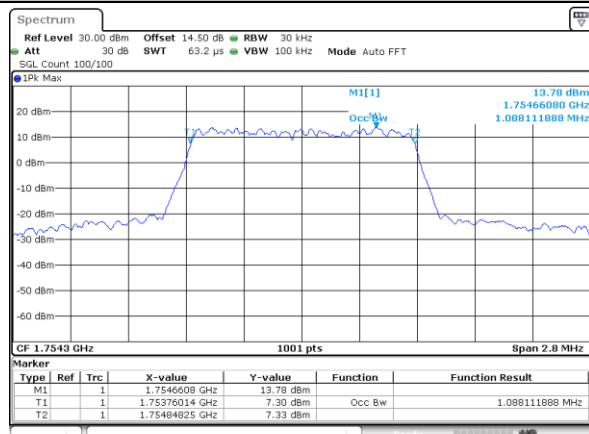

Highest Channel / 20MHz / QPSK

Date: 16.OCT.2017 11:08:30

Highest Channel / 20MHz / 16QAM

Date: 16.OCT.2017 11:08:48

LTE Band 4

Lowest Channel / 1.4MHz / QPSK

Date: 16.OCT.2017 13:17:54

Lowest Channel / 1.4MHz / 16QAM

Date: 16.OCT.2017 13:18:04

Middle Channel / 1.4MHz / QPSK

Date: 16.OCT.2017 13:25:03

Middle Channel / 1.4MHz / 16QAM

Date: 16.OCT.2017 13:25:13

Highest Channel / 1.4MHz / QPSK

Date: 16.OCT.2017 13:27:35

Highest Channel / 1.4MHz / 16QAM

Date: 16.OCT.2017 13:27:45

LTE Band 4

Lowest Channel / 3MHz / QPSK

Date: 16.OCT.2017 13:34:45

Lowest Channel / 3MHz / 16QAM

Date: 16.OCT.2017 13:34:56

Middle Channel / 3MHz / QPSK

Date: 16.OCT.2017 13:41:55