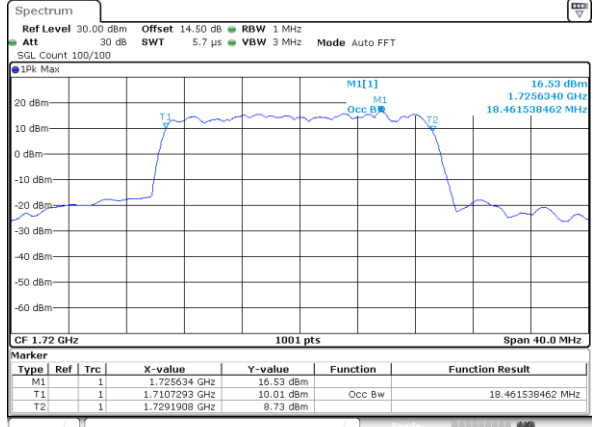

Date: 16.OCT.2017 14:37:23

Highest Channel / 15MHz / QPSK

Date: 16.OCT.2017 14:39:46

Highest Channel / 15MHz / 16QAM

Date: 16.OCT.2017 14:39:56

LTE Band 4

Lowest Channel / 20MHz / QPSK

Lowest Channel / 20MHz / 16QAM

Middle Channel / 20MHz / QPSK

Middle Channel / 20MHz / 16QAM

Highest Channel / 20MHz / QPSK

Highest Channel / 20MHz / 16QAM

LTE Band 5

Lowest Channel / 1.4MHz / QPSK

Date: 16.OCT.2017 17:37:29

Lowest Channel / 1.4MHz / 16QAM