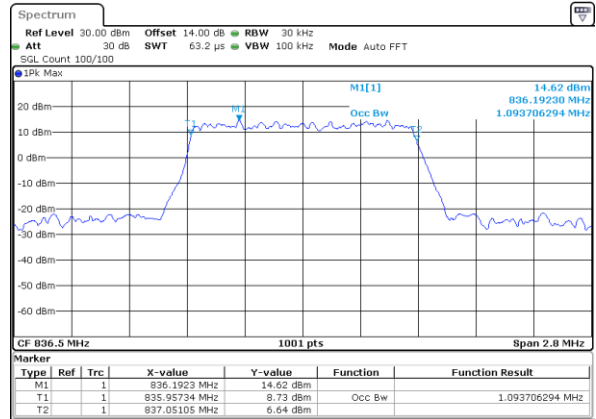

Middle Channel / 1.4MHz / 16QAM

Date: 16.OCT.2017 17:46:51