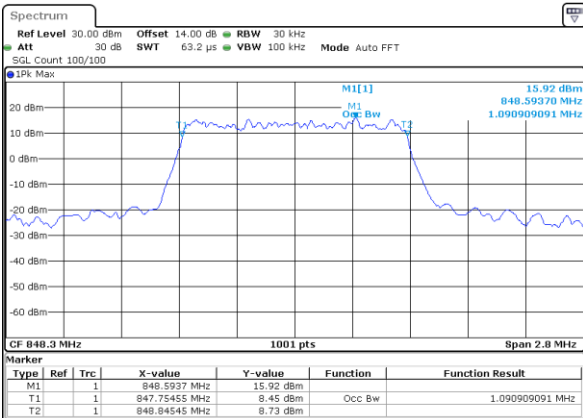

Middle Channel / 20MHz / QPSK

Middle Channel / 20MHz / 16QAM

Highest Channel / 20MHz / QPSK

Highest Channel / 20MHz / 16QAM

LTE Band 5

Lowest Channel / 1.4MHz / QPSK

Date: 16.OCT.2017 17:37:29

Lowest Channel / 1.4MHz / 16QAM

Date: 16.OCT.2017 17:37:39

Middle Channel / 1.4MHz / QPSK

Date: 16.OCT.2017 17:46:41

Middle Channel / 1.4MHz / 16QAM

Date: 16.OCT.2017 17:46:51

Highest Channel / 1.4MHz / QPSK

Date: 16.OCT.2017 17:49:14

Highest Channel / 1.4MHz / 16QAM

Date: 16.OCT.2017 17:49:24

LTE Band 5

Lowest Channel / 3MHz / QPSK

Date: 16.OCT.2017 17:58:24

Lowest Channel / 3MHz / 16QAM

Date: 16.OCT.2017 17:58:34

Middle Channel / 3MHz / QPSK

Date: 16.OCT.2017 18:07:34