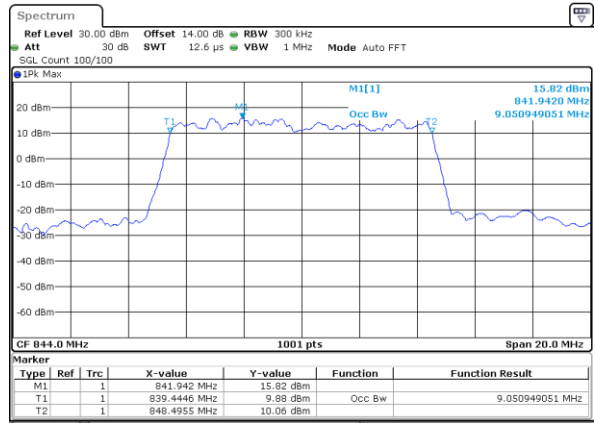

Date: 16.OCT.2017 18:31:00

Highest Channel / 5MHz / 16QAM

Date: 16.OCT.2017 18:31:11

LTE Band 5

Lowest Channel / 10MHz / QPSK

Date: 16.OCT.2017 18:40:10

Lowest Channel / 10MHz / 16QAM

Date: 16.OCT.2017 18:40:20

Middle Channel / 10MHz / QPSK

Date: 16.OCT.2017 18:49:19

Middle Channel / 10MHz / 16QAM

Date: 16.OCT.2017 18:49:29

Highest Channel / 10MHz / QPSK

Date: 16.OCT.2017 18:51:52

Highest Channel / 10MHz / 16QAM

Date: 16.OCT.2017 18:52:02

LTE Band 7

Lowest Channel / 5MHz / QPSK

Date: 16.OCT.2017 19:17:58

Lowest Channel / 5MHz / 16QAM

Date: 16.OCT.2017 19:18:09

Middle Channel / 5MHz / QPSK

Date: 16.OCT.2017 19:25:04

Middle Channel / 5MHz / 16QAM