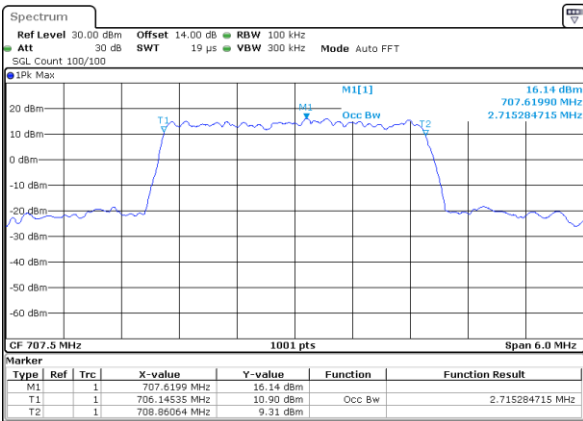

Date: 17.OCT.2017 08:13:58

Middle Channel / 1.4MHz / QPSK

Date: 17.OCT.2017 08:41:57

Middle Channel / 1.4MHz / 16QAM

Date: 17.OCT.2017 08:42:07

Highest Channel / 1.4MHz / QPSK

Date: 17.OCT.2017 08:44:29

Highest Channel / 1.4MHz / 16QAM

Date: 17.OCT.2017 08:44:39

LTE Band 12

Lowest Channel / 3MHz / QPSK

Date: 17.OCT.2017 08:51:40

Lowest Channel / 3MHz / 16QAM

Date: 17.OCT.2017 08:51:50

Middle Channel / 3MHz / QPSK

Date: 17.OCT.2017 08:58:50

Middle Channel / 3MHz / 16QAM

Date: 17.OCT.2017 08:59:00

Highest Channel / 3MHz / QPSK

Date: 17.OCT.2017 09:01:23

Highest Channel / 3MHz / 16QAM

Date: 17.OCT.2017 09:01:33

LTE Band 12

Lowest Channel / 5MHz / QPSK