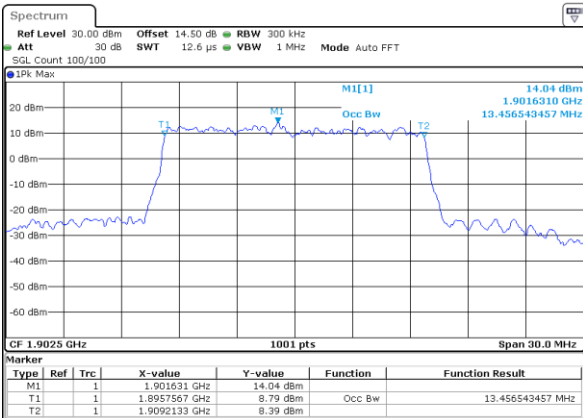

Highest Channel / 10MHz / 16QAM

Date: 16.OCT.2017 10:35:15

LTE Band 2

Lowest Channel / 15MHz / QPSK

Date: 16.OCT.2017 10:42:12

Lowest Channel / 15MHz / 16QAM

Date: 16.OCT.2017 10:42:12

Middle Channel / 15MHz / QPSK

Date: 16.OCT.2017 10:49:20

Middle Channel / 15MHz / 16QAM

Date: 16.OCT.2017 10:49:30

Highest Channel / 15MHz / QPSK

Date: 16.OCT.2017 10:51:51

Highest Channel / 15MHz / 16QAM

Date: 16.OCT.2017 10:52:01

LTE Band 2