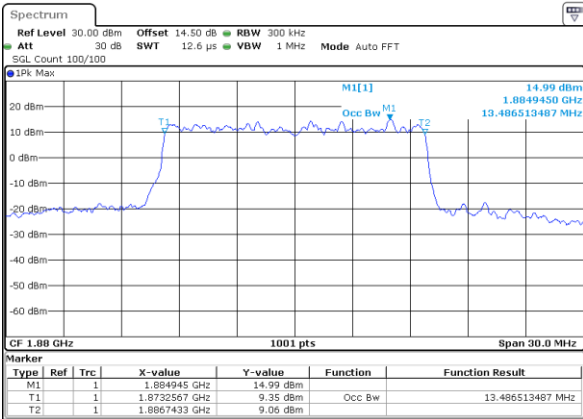

Highest Channel / 10MHz / 16QAM

Date: 16.OCT.2017 10:35:15

LTE Band 2

Lowest Channel / 15MHz / QPSK

Date: 16.OCT.2017 10:42:12

Lowest Channel / 15MHz / 16QAM

Date: 16.OCT.2017 10:42:12

Middle Channel / 15MHz / QPSK

Date: 16.OCT.2017 10:49:20

Middle Channel / 15MHz / 16QAM

Date: 16.OCT.2017 10:49:30

Highest Channel / 15MHz / QPSK

Date: 16.OCT.2017 10:51:51

Highest Channel / 15MHz / 16QAM

Date: 16.OCT.2017 10:52:01

LTE Band 2