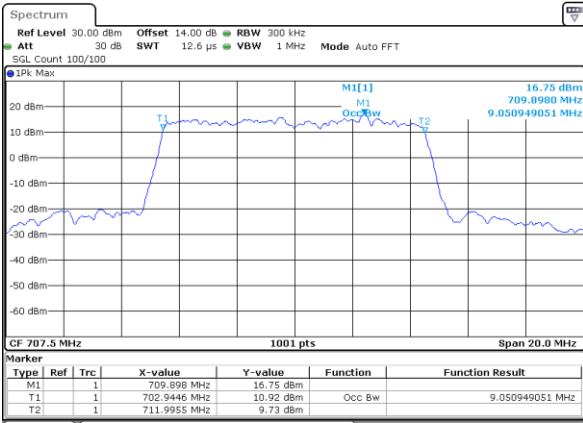

Date: 17.OCT.2017 09:08:33

Lowest Channel / 5MHz / 16QAM

Date: 17.OCT.2017 09:08:43

Middle Channel / 5MHz / QPSK

Date: 17.OCT.2017 09:15:43

Middle Channel / 5MHz / 16QAM

Date: 17.OCT.2017 09:15:53

Highest Channel / 5MHz / QPSK

Date: 17.OCT.2017 09:18:15

Highest Channel / 5MHz / 16QAM

Date: 17.OCT.2017 09:18:26

LTE Band 12

Lowest Channel / 10MHz / QPSK

Date: 17.OCT.2017 09:25:26

Lowest Channel / 10MHz / 16QAM

Date: 17.OCT.2017 09:25:36

Middle Channel / 10MHz / QPSK

Date: 17.OCT.2017 09:32:37

Middle Channel / 10MHz / 16QAM

Date: 17.OCT.2017 09:32:47

Highest Channel / 10MHz / QPSK

Date: 17.OCT.2017 09:35:09

Highest Channel / 10MHz / 16QAM

Date: 17.OCT.2017 09:35:19