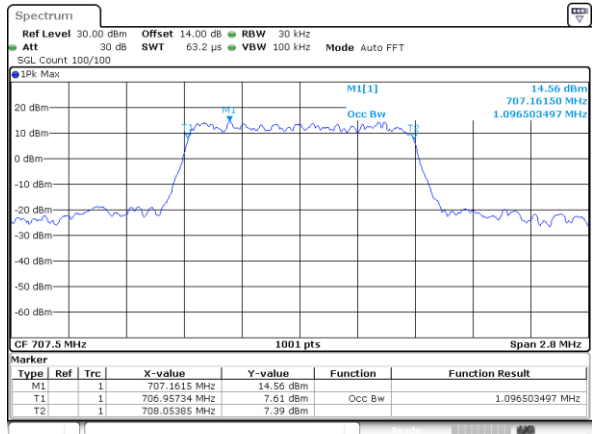

Highest Channel / 20MHz / QPSK

Date: 16.OCT.2017 21:12:13

Highest Channel / 20MHz / 16QAM

Date: 16.OCT.2017 21:12:23

LTE Band 12

Lowest Channel / 1.4MHz / QPSK

Date: 17.OCT.2017 08:13:47

Lowest Channel / 1.4MHz / 16QAM

Date: 17.OCT.2017 08:13:58

Middle Channel / 1.4MHz / QPSK

Date: 17.OCT.2017 08:41:57

Middle Channel / 1.4MHz / 16QAM

Date: 17.OCT.2017 08:42:07

Highest Channel / 1.4MHz / QPSK

Date: 17.OCT.2017 08:44:29

Highest Channel / 1.4MHz / 16QAM