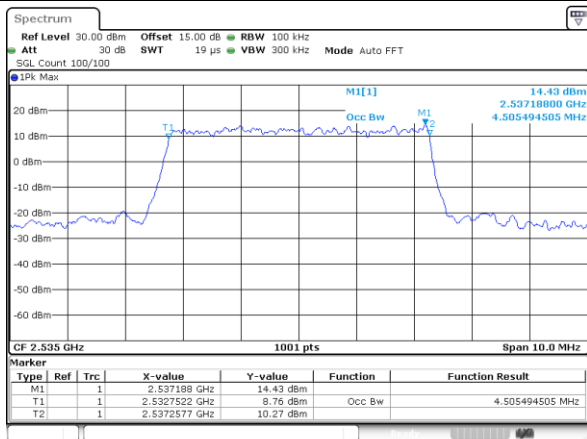

LTE Band 7

Lowest Channel / 5MHz / QPSK

Date: 16.OCT.2017 19:17:58

Lowest Channel / 5MHz / 16QAM

Date: 16.OCT.2017 19:18:09

Middle Channel / 5MHz / QPSK

Date: 16.OCT.2017 19:25:04

Middle Channel / 5MHz / 16QAM

Date: 16.OCT.2017 19:25:14

Highest Channel / 5MHz / QPSK

Date: 16.OCT.2017 19:27:32

Highest Channel / 5MHz / 16QAM

Date: 16.OCT.2017 19:27:42

LTE Band 7

Lowest Channel / 10MHz / QPSK

Date: 16.OCT.2017 19:34:39