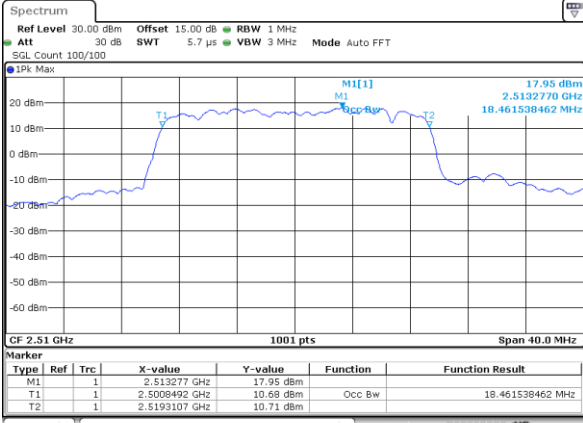

LTE Band 7

Lowest Channel / 20MHz / QPSK

Date: 16.OCT.2017 20:26:43