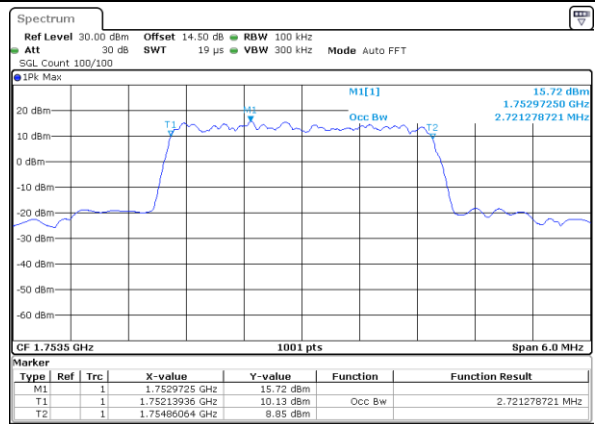

Middle Channel / 3MHz / 16QAM

Date: 16.OCT.2017 13:42:05

Highest Channel / 3MHz / QPSK

Date: 16.OCT.2017 13:44:28

Highest Channel / 3MHz / 16QAM

Date: 16.OCT.2017 13:44:38

LTE Band 4

Lowest Channel / 5MHz / QPSK