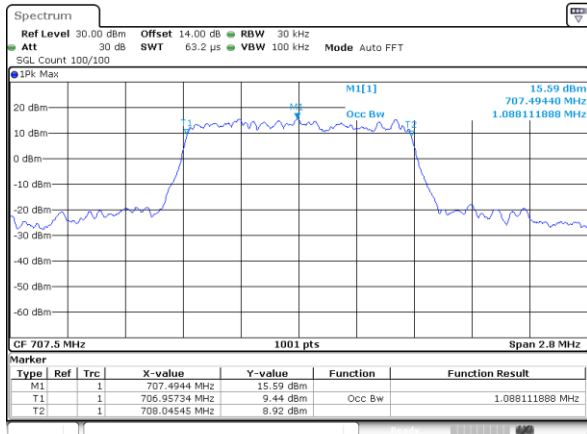

Highest Channel / 20MHz / QPSK

Date: 16.OCT.2017 21:12:13

Highest Channel / 20MHz / 16QAM

Date: 16.OCT.2017 21:12:23

LTE Band 12

Lowest Channel / 1.4MHz / QPSK

Date: 17.OCT.2017 08:13:47

Lowest Channel / 1.4MHz / 16QAM

Date: 17.OCT.2017 08:13:58

Middle Channel / 1.4MHz / QPSK

Date: 17.OCT.2017 08:41:57

Middle Channel / 1.4MHz / 16QAM

Date: 17.OCT.2017 08:42:07

Highest Channel / 1.4MHz / QPSK

Date: 17.OCT.2017 08:44:29

Highest Channel / 1.4MHz / 16QAM