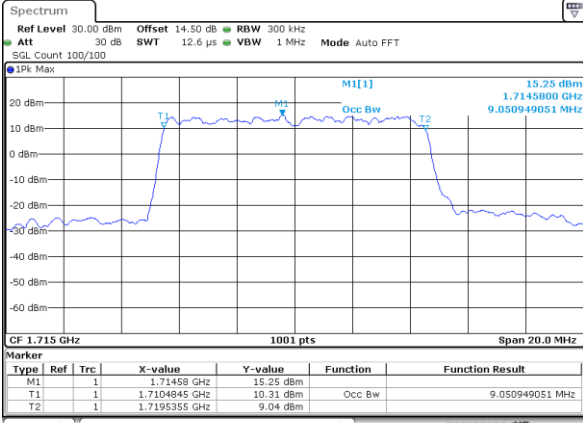

Date: 16.OCT.2017 14:01:20

Highest Channel / 5MHz / 16QAM

Date: 16.OCT.2017 14:01:30

LTE Band 4

Lowest Channel / 10MHz / QPSK

Date: 16.OCT.2017 14:13:10

Lowest Channel / 10MHz / 16QAM

Date: 16.OCT.2017 14:13:20