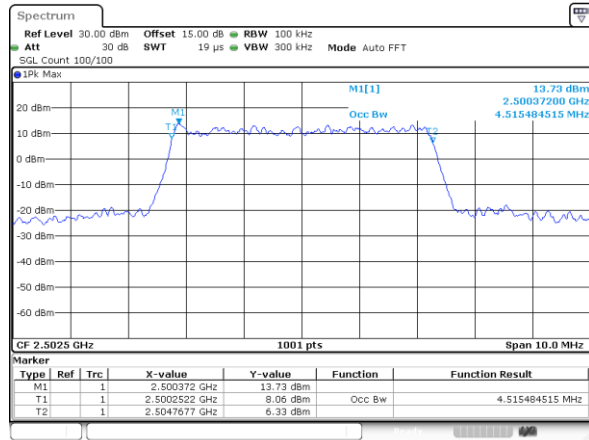

Date: 16.OCT.2017 18:31:00

Highest Channel / 5MHz / 16QAM

Date: 16.OCT.2017 18:31:11

LTE Band 5

Lowest Channel / 10MHz / QPSK

Date: 16.OCT.2017 18:40:10

Lowest Channel / 10MHz / 16QAM

Date: 16.OCT.2017 18:40:20

Middle Channel / 10MHz / QPSK

Date: 16.OCT.2017 18:49:19

Middle Channel / 10MHz / 16QAM

Date: 16.OCT.2017 18:49:29

Highest Channel / 10MHz / QPSK

Date: 16.OCT.2017 18:51:52

Highest Channel / 10MHz / 16QAM

Date: 16.OCT.2017 18:52:02

LTE Band 7

Lowest Channel / 5MHz / QPSK

Date: 16.OCT.2017 19:17:58

Lowest Channel / 5MHz / 16QAM

Date: 16.OCT.2017 19:18:09

Middle Channel / 5MHz / QPSK

Date: 16.OCT.2017 19:25:04

Middle Channel / 5MHz / 16QAM