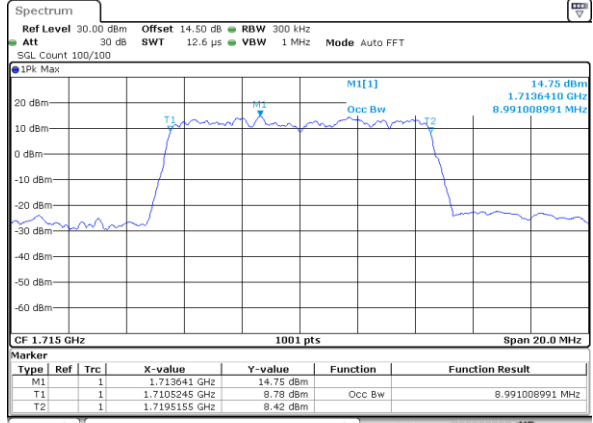

Date: 16.OCT.2017 14:01:20

Highest Channel / 5MHz / 16QAM

Date: 16.OCT.2017 14:01:30

LTE Band 4

Lowest Channel / 10MHz / QPSK

Date: 16.OCT.2017 14:13:10

Lowest Channel / 10MHz / 16QAM

Date: 16.OCT.2017 14:13:20