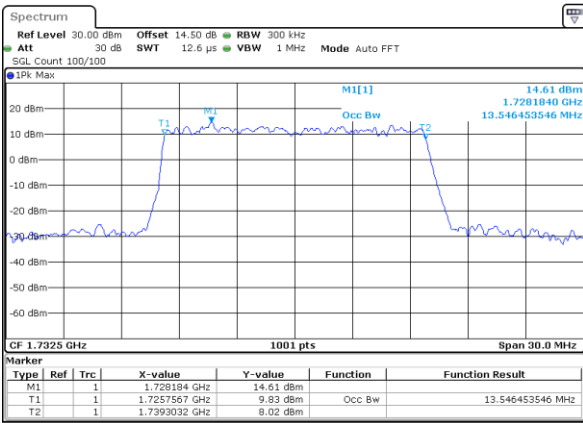

LTE Band 4

Lowest Channel / 15MHz / QPSK

Date: 16.OCT.2017 14:30:03

Lowest Channel / 15MHz / 16QAM

Date: 16.OCT.2017 14:30:13

Middle Channel / 15MHz / QPSK

Date: 16.OCT.2017 14:37:13

Middle Channel / 15MHz / 16QAM

Date: 16.OCT.2017 14:37:23

Highest Channel / 15MHz / QPSK

Date: 16.OCT.2017 14:39:46

Highest Channel / 15MHz / 16QAM

Date: 16.OCT.2017 14:39:56

LTE Band 4

Lowest Channel / 20MHz / QPSK

Lowest Channel / 20MHz / 16QAM