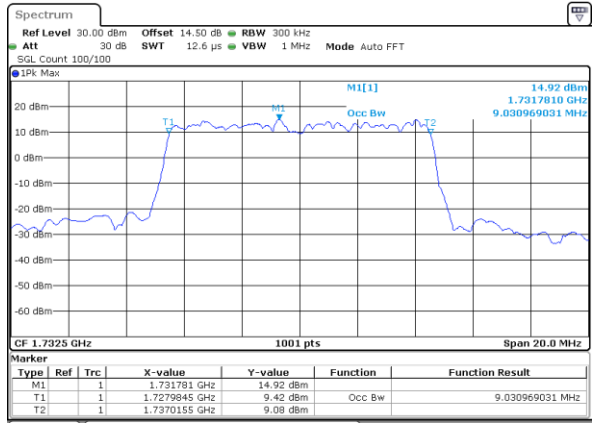

Middle Channel / 10MHz / 16QAM

Date: 16.OCT.2017 14:20:30