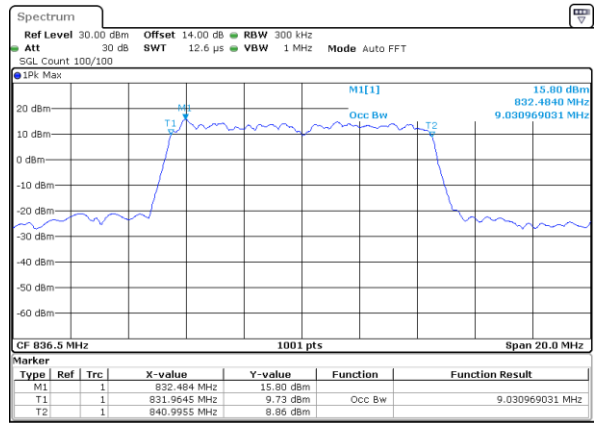

Middle Channel / 10MHz / 16QAM

Date: 16.OCT.2017 18:49:29