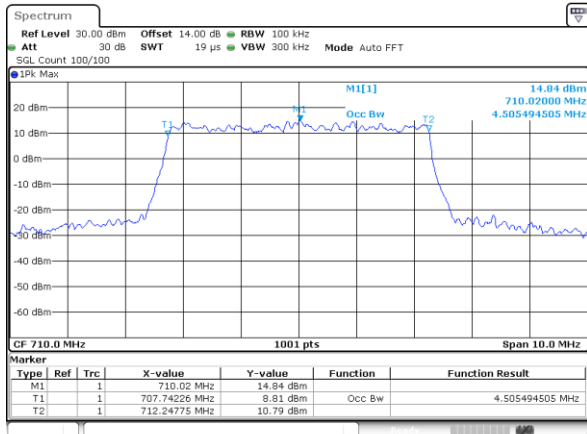

LTE Band 17

Lowest Channel / 5MHz / QPSK

Date: 16.OCT.2017 22:35:41

Lowest Channel / 5MHz / 16QAM

Date: 16.OCT.2017 22:35:52

Middle Channel / 5MHz / QPSK

Date: 16.OCT.2017 22:42:52

Middle Channel / 5MHz / 16QAM

Date: 16.OCT.2017 22:43:03

Highest Channel / 5MHz / QPSK

Date: 16.OCT.2017 22:45:26

Highest Channel / 5MHz / 16QAM

Date: 16.OCT.2017 22:45:36

LTE Band 17

Lowest Channel / 10MHz / QPSK

Date: 16.OCT.2017 22:52:35