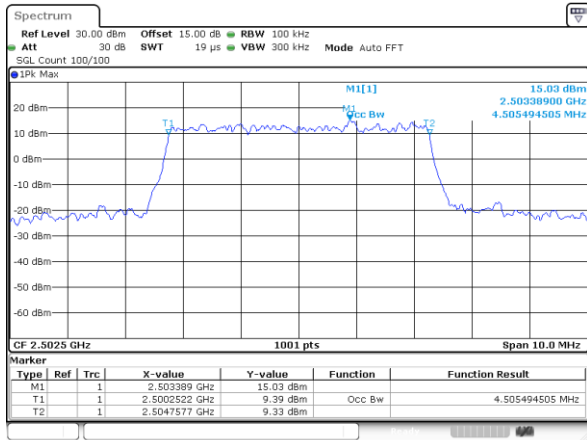

Date: 16.OCT.2017 18:31:00

Highest Channel / 5MHz / 16QAM

Date: 16.OCT.2017 18:31:11

LTE Band 5

Lowest Channel / 10MHz / QPSK

Date: 16.OCT.2017 18:40:10

Lowest Channel / 10MHz / 16QAM

Date: 16.OCT.2017 18:40:20

Middle Channel / 10MHz / QPSK

Date: 16.OCT.2017 18:49:19

Middle Channel / 10MHz / 16QAM

Date: 16.OCT.2017 18:49:29

Highest Channel / 10MHz / QPSK

Date: 16.OCT.2017 18:51:52

Highest Channel / 10MHz / 16QAM

Date: 16.OCT.2017 18:52:02

LTE Band 7

Lowest Channel / 5MHz / QPSK

Date: 16.OCT.2017 19:17:58

Lowest Channel / 5MHz / 16QAM

Date: 16.OCT.2017 19:18:09

Middle Channel / 5MHz / QPSK

Date: 16.OCT.2017 19:25:04

Middle Channel / 5MHz / 16QAM