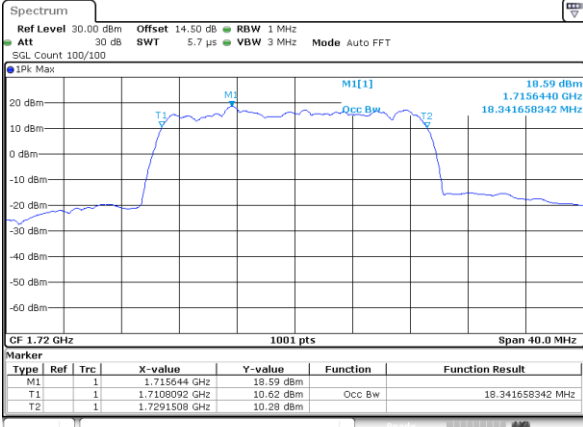

Date: 16.OCT.2017 14:37:23

Highest Channel / 15MHz / QPSK

Date: 16.OCT.2017 14:39:46

Highest Channel / 15MHz / 16QAM

Date: 16.OCT.2017 14:39:56

LTE Band 4

Lowest Channel / 20MHz / QPSK

Lowest Channel / 20MHz / 16QAM

Middle Channel / 20MHz / QPSK

Middle Channel / 20MHz / 16QAM

Highest Channel / 20MHz / QPSK

Highest Channel / 20MHz / 16QAM

LTE Band 5

Lowest Channel / 1.4MHz / QPSK

Date: 16.OCT.2017 17:37:29

Lowest Channel / 1.4MHz / 16QAM