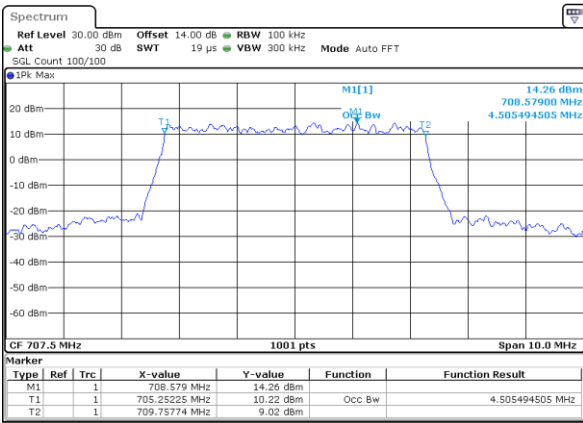

Date: 17.OCT.2017 08:44:39

LTE Band 12

Lowest Channel / 3MHz / QPSK

Date: 17.OCT.2017 08:51:40

Lowest Channel / 3MHz / 16QAM

Date: 17.OCT.2017 08:51:50

Middle Channel / 3MHz / QPSK

Date: 17.OCT.2017 08:58:50

Middle Channel / 3MHz / 16QAM

Date: 17.OCT.2017 08:59:00

Highest Channel / 3MHz / QPSK

Date: 17.OCT.2017 09:01:23

Highest Channel / 3MHz / 16QAM

Date: 17.OCT.2017 09:01:33

LTE Band 12

Lowest Channel / 5MHz / QPSK

Date: 17.OCT.2017 09:08:33

Lowest Channel / 5MHz / 16QAM

Date: 17.OCT.2017 09:08:43

Middle Channel / 5MHz / QPSK

Date: 17.OCT.2017 09:15:43

Middle Channel / 5MHz / 16QAM

Date: 17.OCT.2017 09:15:53

Highest Channel / 5MHz / QPSK