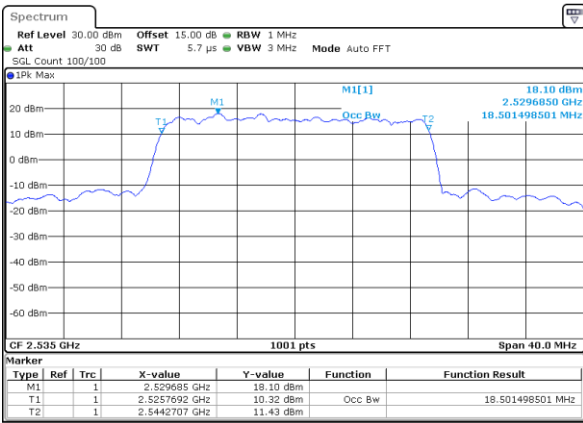

Date: 16.OCT.2017 20:17:09

Middle Channel / 15MHz / 16QAM

Date: 16.OCT.2017 20:17:19

Highest Channel / 15MHz / QPSK

Date: 16.OCT.2017 20:19:37

Highest Channel / 15MHz / 16QAM

Date: 16.OCT.2017 20:19:47

LTE Band 7

Lowest Channel / 20MHz / QPSK

Date: 16.OCT.2017 20:26:43

Lowest Channel / 20MHz / 16QAM

Date: 16.OCT.2017 20:26:53

Middle Channel / 20MHz / QPSK

Date: 16.OCT.2017 20:33:47

Middle Channel / 20MHz / 16QAM

Date: 16.OCT.2017 20:33:57

Highest Channel / 20MHz / QPSK

Date: 16.OCT.2017 21:12:13

Highest Channel / 20MHz / 16QAM

Date: 16.OCT.2017 21:12:23

LTE Band 12

Lowest Channel / 1.4MHz / QPSK

Date: 17.OCT.2017 08:13:47

Lowest Channel / 1.4MHz / 16QAM