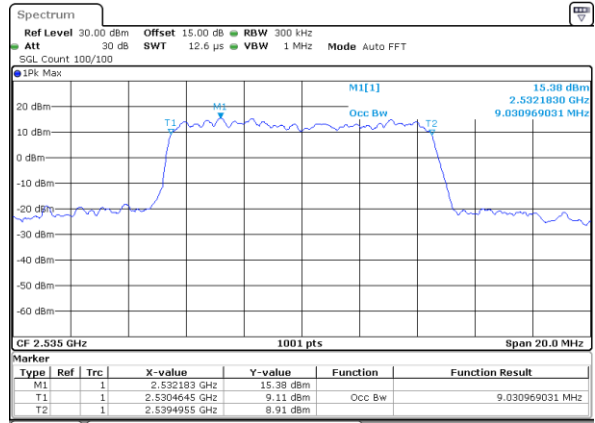

Date: 16.OCT.2017 19:25:14

Highest Channel / 5MHz / QPSK

Date: 16.OCT.2017 19:27:32

Highest Channel / 5MHz / 16QAM

Date: 16.OCT.2017 19:27:42

LTE Band 7

Lowest Channel / 10MHz / QPSK

Date: 16.OCT.2017 19:34:39

Lowest Channel / 10MHz / 16QAM

Date: 16.OCT.2017 19:34:49

Middle Channel / 10MHz / QPSK

Date: 16.OCT.2017 19:41:43

Middle Channel / 10MHz / 16QAM

Date: 16.OCT.2017 19:41:53

Highest Channel / 10MHz / QPSK

Date: 16.OCT.2017 19:44:11

Highest Channel / 10MHz / 16QAM

Date: 16.OCT.2017 19:44:21

LTE Band 7

Lowest Channel / 15MHz / QPSK

Date: 16.OCT.2017 19:51:18

Lowest Channel / 15MHz / 16QAM

Date: 16.OCT.2017 19:51:28

Middle Channel / 15MHz / QPSK