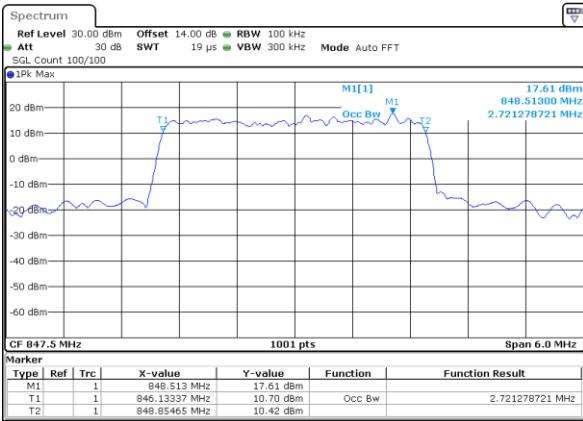

Date: 16.OCT.2017 17:49:24

LTE Band 5

Lowest Channel / 3MHz / QPSK

Date: 16.OCT.2017 17:58:24

Lowest Channel / 3MHz / 16QAM

Date: 16.OCT.2017 17:58:34

Middle Channel / 3MHz / QPSK

Date: 16.OCT.2017 18:07:34

Middle Channel / 3MHz / 16QAM

Date: 16.OCT.2017 18:07:44

Highest Channel / 3MHz / QPSK

Date: 16.OCT.2017 18:10:07

Highest Channel / 3MHz / 16QAM

Date: 16.OCT.2017 18:10:17

LTE Band 5

Lowest Channel / 5MHz / QPSK