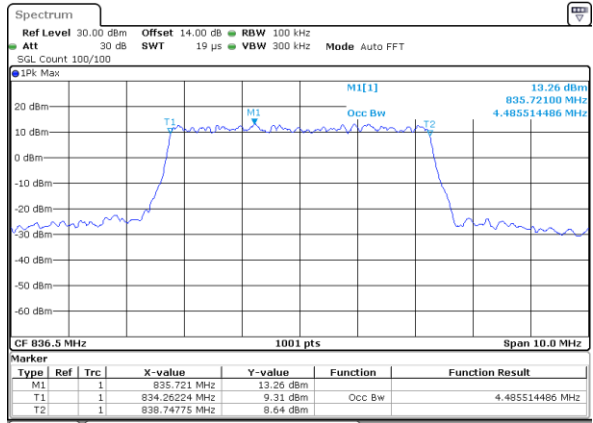

Middle Channel / 3MHz / 16QAM

Date: 16.OCT.2017 18:07:44

Highest Channel / 3MHz / QPSK

Date: 16.OCT.2017 18:10:07

Highest Channel / 3MHz / 16QAM

Date: 16.OCT.2017 18:10:17

LTE Band 5

Lowest Channel / 5MHz / QPSK

Date: 16.OCT.2017 18:19:18

Lowest Channel / 5MHz / 16QAM

Date: 16.OCT.2017 18:19:28

Middle Channel / 5MHz / QPSK

Date: 16.OCT.2017 18:28:28

Middle Channel / 5MHz / 16QAM

Date: 16.OCT.2017 18:28:38

Highest Channel / 5MHz / QPSK

Date: 16.OCT.2017 18:31:00

Highest Channel / 5MHz / 16QAM

Date: 16.OCT.2017 18:31:11

LTE Band 5

Lowest Channel / 10MHz / QPSK

Date: 16.OCT.2017 18:40:10

Lowest Channel / 10MHz / 16QAM

Date: 16.OCT.2017 18:40:20