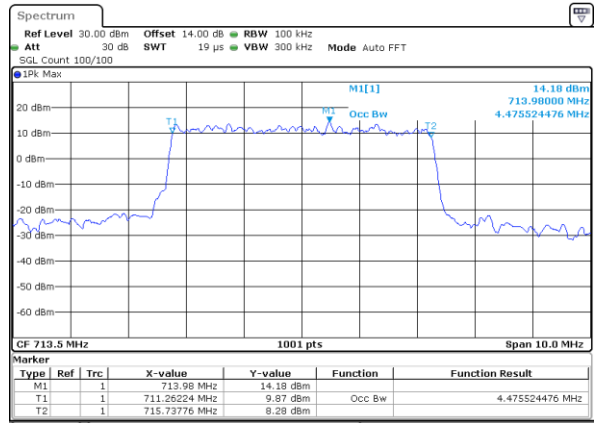

Middle Channel / 3MHz / 16QAM

Date: 17.OCT.2017 08:59:00

Highest Channel / 3MHz / QPSK

Date: 17.OCT.2017 09:01:23

Highest Channel / 3MHz / 16QAM

Date: 17.OCT.2017 09:01:33

LTE Band 12

Lowest Channel / 5MHz / QPSK

Date: 17.OCT.2017 09:08:33

Lowest Channel / 5MHz / 16QAM

Date: 17.OCT.2017 09:08:43

Middle Channel / 5MHz / QPSK

Date: 17.OCT.2017 09:15:43

Middle Channel / 5MHz / 16QAM

Date: 17.OCT.2017 09:15:53

Highest Channel / 5MHz / QPSK

Date: 17.OCT.2017 09:18:15

Highest Channel / 5MHz / 16QAM

Date: 17.OCT.2017 09:18:26

LTE Band 12

Lowest Channel / 10MHz / QPSK

Date: 17.OCT.2017 09:25:26

Lowest Channel / 10MHz / 16QAM

Date: 17.OCT.2017 09:25:36