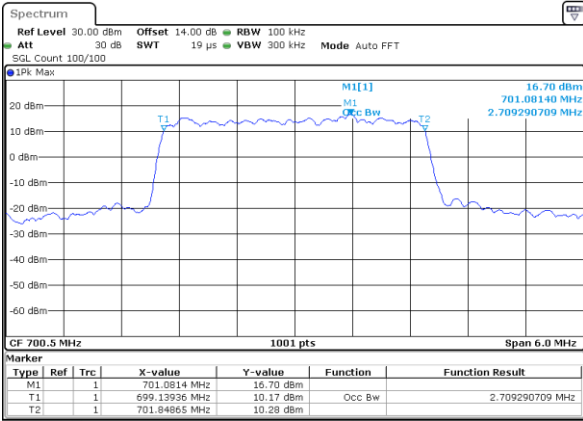

Highest Channel / 20MHz / QPSK

Date: 16.OCT.2017 21:12:13

Highest Channel / 20MHz / 16QAM

Date: 16.OCT.2017 21:12:23

LTE Band 12

Lowest Channel / 1.4MHz / QPSK

Date: 17.OCT.2017 08:13:47

Lowest Channel / 1.4MHz / 16QAM

Date: 17.OCT.2017 08:13:58

Middle Channel / 1.4MHz / QPSK

Date: 17.OCT.2017 08:41:57

Middle Channel / 1.4MHz / 16QAM

Date: 17.OCT.2017 08:42:07

Highest Channel / 1.4MHz / QPSK

Date: 17.OCT.2017 08:44:29

Highest Channel / 1.4MHz / 16QAM

Date: 17.OCT.2017 08:44:39

LTE Band 12

Lowest Channel / 3MHz / QPSK

Date: 17.OCT.2017 08:51:40

Lowest Channel / 3MHz / 16QAM

Date: 17.OCT.2017 08:51:50

Middle Channel / 3MHz / QPSK

Date: 17.OCT.2017 08:58:50