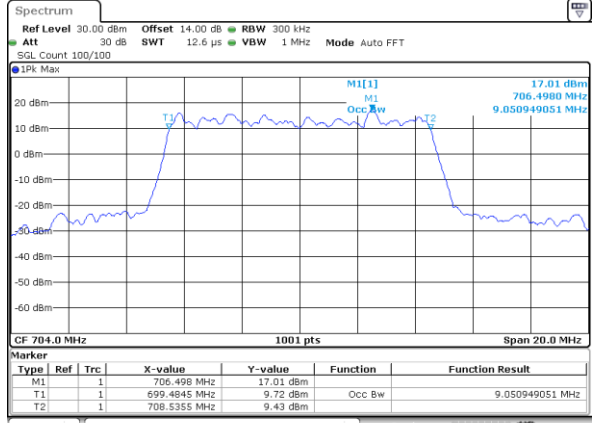

Date: 17.OCT.2017 09:18:15

Highest Channel / 5MHz / 16QAM

Date: 17.OCT.2017 09:18:26

LTE Band 12

Lowest Channel / 10MHz / QPSK

Date: 17.OCT.2017 09:25:26

Lowest Channel / 10MHz / 16QAM

Date: 17.OCT.2017 09:25:36