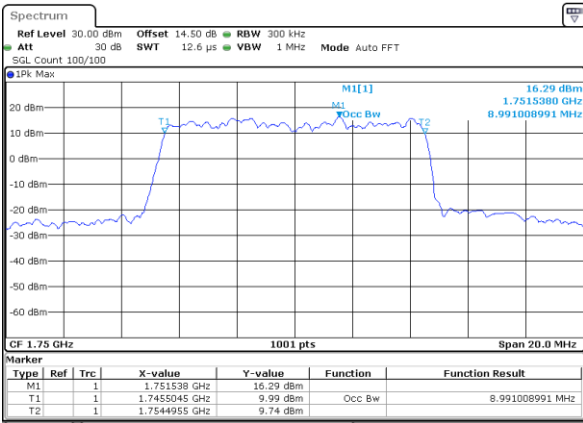

Date: 16.OCT.2017 14:01:20

Highest Channel / 5MHz / 16QAM

Date: 16.OCT.2017 14:01:30

LTE Band 4

Lowest Channel / 10MHz / QPSK

Date: 16.OCT.2017 14:13:10

Lowest Channel / 10MHz / 16QAM

Date: 16.OCT.2017 14:13:20

Middle Channel / 10MHz / QPSK

Date: 16.OCT.2017 14:20:20

Middle Channel / 10MHz / 16QAM

Date: 16.OCT.2017 14:20:30

Highest Channel / 10MHz / QPSK

Date: 16.OCT.2017 14:22:52

Highest Channel / 10MHz / 16QAM

Date: 16.OCT.2017 14:23:03

LTE Band 4

Lowest Channel / 15MHz / QPSK

Date: 16.OCT.2017 14:30:03

Lowest Channel / 15MHz / 16QAM

Date: 16.OCT.2017 14:30:13

Middle Channel / 15MHz / QPSK

Date: 16.OCT.2017 14:37:13

Middle Channel / 15MHz / 16QAM