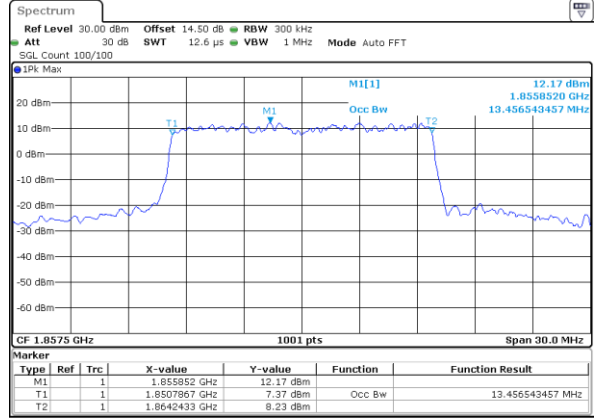

Highest Channel / 10MHz / 16QAM

Date: 16.OCT.2017 10:35:15

LTE Band 2

Lowest Channel / 15MHz / QPSK

Date: 16.OCT.2017 10:42:12

Lowest Channel / 15MHz / 16QAM

Date: 16.OCT.2017 10:42:12

Middle Channel / 15MHz / QPSK

Date: 16.OCT.2017 10:49:20

Middle Channel / 15MHz / 16QAM

Date: 16.OCT.2017 10:49:30

Highest Channel / 15MHz / QPSK

Date: 16.OCT.2017 10:51:51

Highest Channel / 15MHz / 16QAM

Date: 16.OCT.2017 10:52:01

LTE Band 2