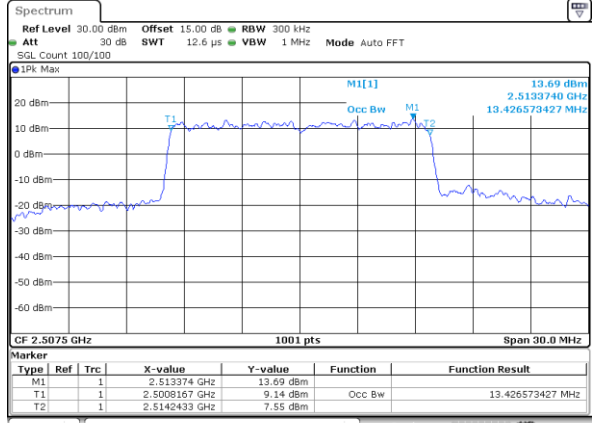

Highest Channel / 10MHz / 16QAM

Date: 16.OCT.2017 19:44:21

LTE Band 7

Lowest Channel / 15MHz / QPSK

Date: 16.OCT.2017 19:51:18

Lowest Channel / 15MHz / 16QAM

Date: 16.OCT.2017 19:51:28

Middle Channel / 15MHz / QPSK

Date: 16.OCT.2017 20:17:09

Middle Channel / 15MHz / 16QAM

Date: 16.OCT.2017 20:17:19

Highest Channel / 15MHz / QPSK

Date: 16.OCT.2017 20:19:37

Highest Channel / 15MHz / 16QAM

Date: 16.OCT.2017 20:19:47

LTE Band 7