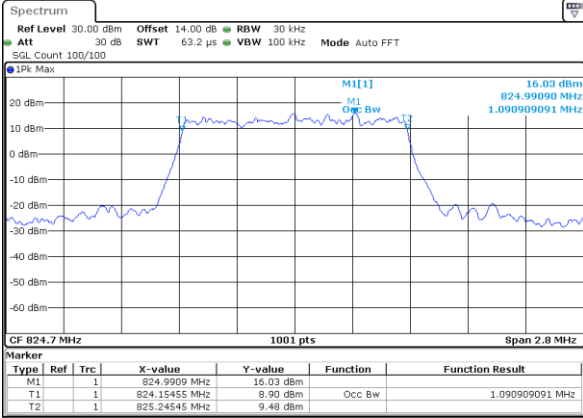

Date: 16.OCT.2017 14:37:23

Highest Channel / 15MHz / QPSK

Date: 16.OCT.2017 14:39:46

Highest Channel / 15MHz / 16QAM

Date: 16.OCT.2017 14:39:56

LTE Band 4

Lowest Channel / 20MHz / QPSK

Lowest Channel / 20MHz / 16QAM

Middle Channel / 20MHz / QPSK

Middle Channel / 20MHz / 16QAM

Highest Channel / 20MHz / QPSK

Highest Channel / 20MHz / 16QAM

LTE Band 5

Lowest Channel / 1.4MHz / QPSK

Date: 16.OCT.2017 17:37:29

Lowest Channel / 1.4MHz / 16QAM

Date: 16.OCT.2017 17:37:39

Middle Channel / 1.4MHz / QPSK

Date: 16.OCT.2017 17:46:41

Middle Channel / 1.4MHz / 16QAM

Date: 16.OCT.2017 17:46:51

Highest Channel / 1.4MHz / QPSK

Date: 16.OCT.2017 17:49:14

Highest Channel / 1.4MHz / 16QAM