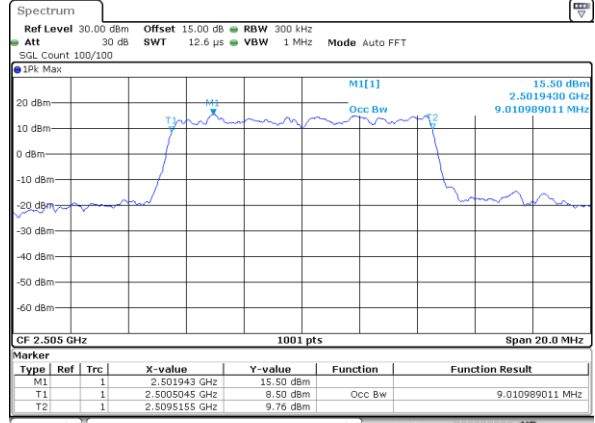

Lowest Channel / 10MHz / 16QAM

Date: 16.OCT.2017 19:34:49