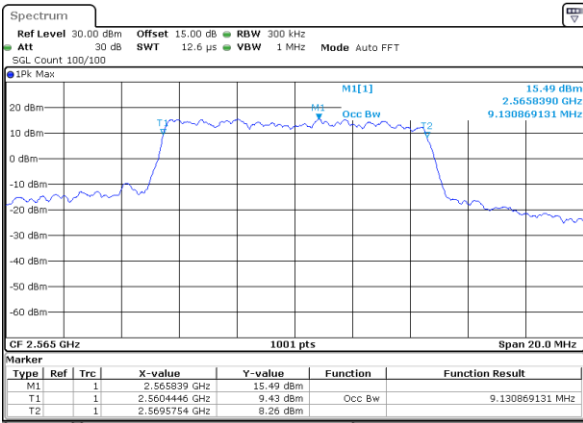

Date: 16.OCT.2017 19:25:14

Highest Channel / 5MHz / QPSK

Date: 16.OCT.2017 19:27:32

Highest Channel / 5MHz / 16QAM

Date: 16.OCT.2017 19:27:42

LTE Band 7

Lowest Channel / 10MHz / QPSK

Date: 16.OCT.2017 19:34:39

Lowest Channel / 10MHz / 16QAM

Date: 16.OCT.2017 19:34:49

Middle Channel / 10MHz / QPSK

Date: 16.OCT.2017 19:41:43

Middle Channel / 10MHz / 16QAM

Date: 16.OCT.2017 19:41:53

Highest Channel / 10MHz / QPSK

Date: 16.OCT.2017 19:44:11

Highest Channel / 10MHz / 16QAM

Date: 16.OCT.2017 19:44:21

LTE Band 7

Lowest Channel / 15MHz / QPSK

Date: 16.OCT.2017 19:51:18

Lowest Channel / 15MHz / 16QAM

Date: 16.OCT.2017 19:51:28

Middle Channel / 15MHz / QPSK