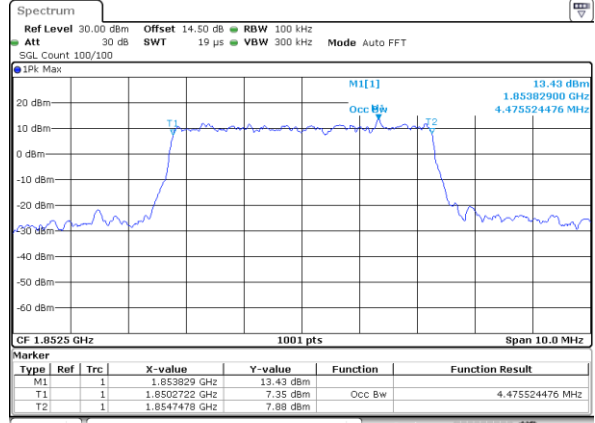

LTE Band 2

Lowest Channel / 5MHz / QPSK

Date: 16.OCT.2017 10:08:38

Lowest Channel / 5MHz / 16QAM

Date: 16.OCT.2017 10:08:48

Middle Channel / 5MHz / QPSK

Date: 16.OCT.2017 10:15:46

Middle Channel / 5MHz / 16QAM

Date: 16.OCT.2017 10:15:56

Highest Channel / 5MHz / QPSK

Date: 16.OCT.2017 10:18:18

Highest Channel / 5MHz / 16QAM

Date: 16.OCT.2017 10:18:28

LTE Band 2

Lowest Channel / 10MHz / QPSK

Date: 16.OCT.2017 10:25:25