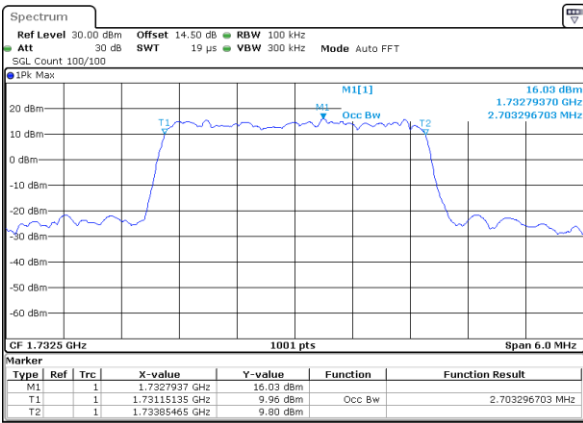

Date: 16.OCT.2017 13:27:45

LTE Band 4

Lowest Channel / 3MHz / QPSK

Date: 16.OCT.2017 13:34:45

Lowest Channel / 3MHz / 16QAM

Date: 16.OCT.2017 13:34:56

Middle Channel / 3MHz / QPSK

Date: 16.OCT.2017 13:41:55

Middle Channel / 3MHz / 16QAM

Date: 16.OCT.2017 13:42:05

Highest Channel / 3MHz / QPSK

Date: 16.OCT.2017 13:44:28

Highest Channel / 3MHz / 16QAM

Date: 16.OCT.2017 13:44:38

LTE Band 4

Lowest Channel / 5MHz / QPSK