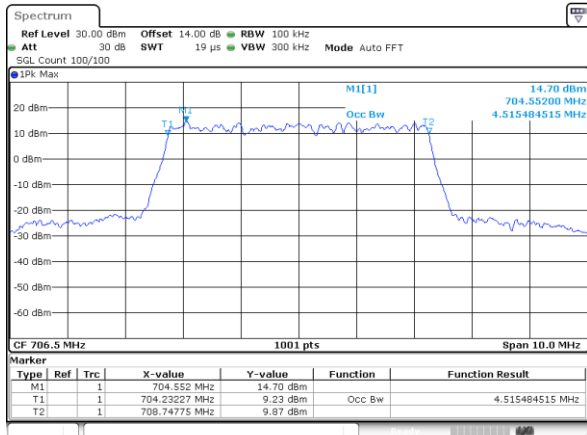

Date: 17.OCT.2017 09:18:15

Highest Channel / 5MHz / 16QAM

Date: 17.OCT.2017 09:18:26

LTE Band 12

Lowest Channel / 10MHz / QPSK

Date: 17.OCT.2017 09:25:26

Lowest Channel / 10MHz / 16QAM

Date: 17.OCT.2017 09:25:36

Middle Channel / 10MHz / QPSK

Date: 17.OCT.2017 09:32:37

Middle Channel / 10MHz / 16QAM

Date: 17.OCT.2017 09:32:47

Highest Channel / 10MHz / QPSK

Date: 17.OCT.2017 09:35:09

Highest Channel / 10MHz / 16QAM

Date: 17.OCT.2017 09:35:19

LTE Band 17

Lowest Channel / 5MHz / QPSK

Date: 16.OCT.2017 22:35:41

Lowest Channel / 5MHz / 16QAM

Date: 16.OCT.2017 22:35:52

Middle Channel / 5MHz / QPSK

Date: 16.OCT.2017 22:42:52

Middle Channel / 5MHz / 16QAM