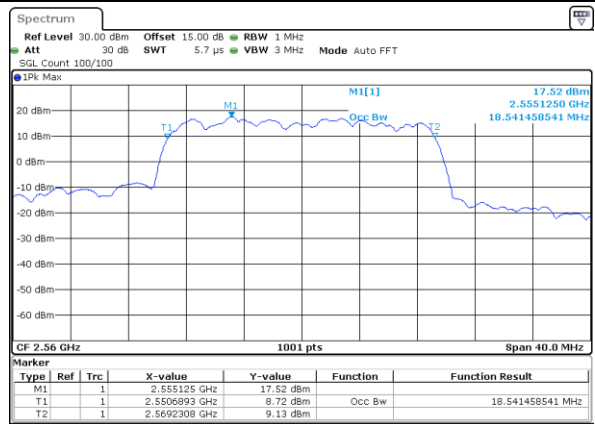

Date: 16.OCT.2017 20:17:09

Middle Channel / 15MHz / 16QAM

Date: 16.OCT.2017 20:17:19

Highest Channel / 15MHz / QPSK

Date: 16.OCT.2017 20:19:37

Highest Channel / 15MHz / 16QAM

Date: 16.OCT.2017 20:19:47

LTE Band 7

Lowest Channel / 20MHz / QPSK

Date: 16.OCT.2017 20:26:43

Lowest Channel / 20MHz / 16QAM

Date: 16.OCT.2017 20:26:53

Middle Channel / 20MHz / QPSK

Date: 16.OCT.2017 20:33:47

Middle Channel / 20MHz / 16QAM

Date: 16.OCT.2017 20:33:57

Highest Channel / 20MHz / QPSK

Date: 16.OCT.2017 21:12:13

Highest Channel / 20MHz / 16QAM

Date: 16.OCT.2017 21:12:23

LTE Band 12

Lowest Channel / 1.4MHz / QPSK

Date: 17.OCT.2017 08:13:47

Lowest Channel / 1.4MHz / 16QAM