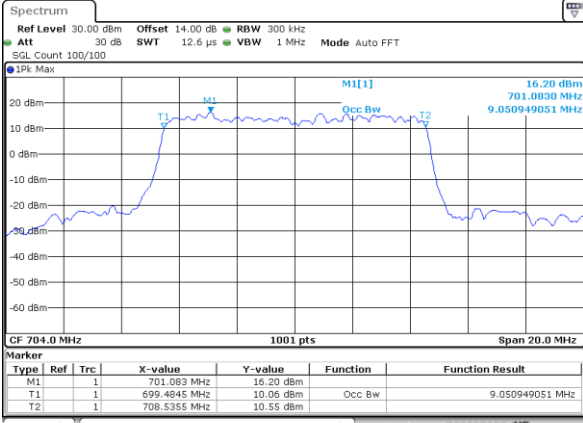

Date: 17.OCT.2017 09:18:15

Highest Channel / 5MHz / 16QAM

Date: 17.OCT.2017 09:18:26

LTE Band 12

Lowest Channel / 10MHz / QPSK

Date: 17.OCT.2017 09:25:26

Lowest Channel / 10MHz / 16QAM

Date: 17.OCT.2017 09:25:36