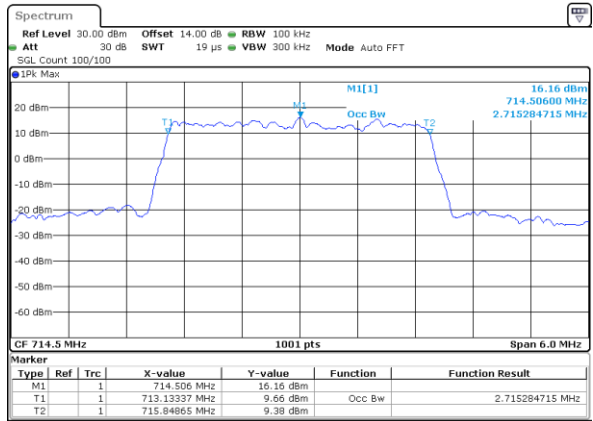

Date: 17.OCT.2017 08:44:39

LTE Band 12

Lowest Channel / 3MHz / QPSK

Date: 17.OCT.2017 08:51:40

Lowest Channel / 3MHz / 16QAM

Date: 17.OCT.2017 08:51:50

Middle Channel / 3MHz / QPSK

Date: 17.OCT.2017 08:58:50

Middle Channel / 3MHz / 16QAM

Date: 17.OCT.2017 08:59:00

Highest Channel / 3MHz / QPSK

Date: 17.OCT.2017 09:01:23

Highest Channel / 3MHz / 16QAM

Date: 17.OCT.2017 09:01:33

LTE Band 12

Lowest Channel / 5MHz / QPSK