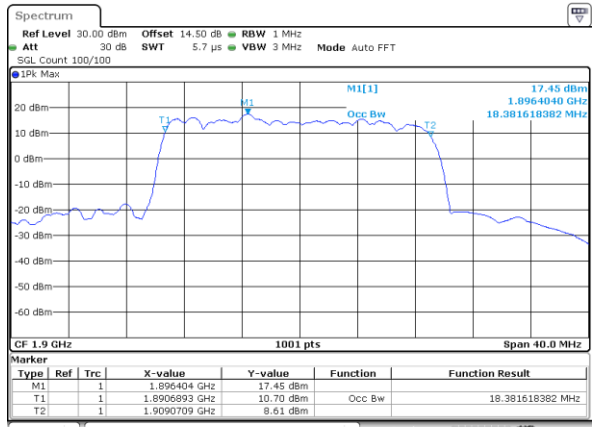

Lowest Channel / 20MHz / QPSK

Date: 16.OCT.2017 10:58:50

Lowest Channel / 20MHz / 16QAM

Date: 16.OCT.2017 10:59:09

Middle Channel / 20MHz / QPSK

Date: 16.OCT.2017 11:06:06

Middle Channel / 20MHz / 16QAM

Date: 16.OCT.2017 11:06:16

Highest Channel / 20MHz / QPSK

Date: 16.OCT.2017 11:08:30

Highest Channel / 20MHz / 16QAM

Date: 16.OCT.2017 11:08:48

LTE Band 4

Lowest Channel / 1.4MHz / QPSK

Date: 16.OCT.2017 13:17:54

Lowest Channel / 1.4MHz / 16QAM