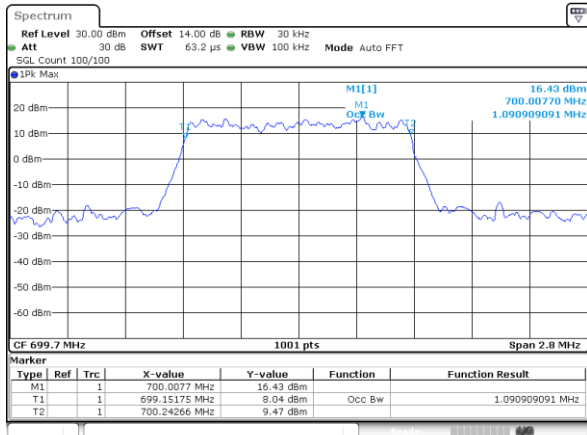

Highest Channel / 20MHz / QPSK

Date: 16.OCT.2017 21:12:13

Highest Channel / 20MHz / 16QAM

Date: 16.OCT.2017 21:12:23

LTE Band 12

Lowest Channel / 1.4MHz / QPSK

Date: 17.OCT.2017 08:13:47

Lowest Channel / 1.4MHz / 16QAM

Date: 17.OCT.2017 08:13:58

Middle Channel / 1.4MHz / QPSK

Date: 17.OCT.2017 08:41:57

Middle Channel / 1.4MHz / 16QAM

Date: 17.OCT.2017 08:42:07

Highest Channel / 1.4MHz / QPSK

Date: 17.OCT.2017 08:44:29

Highest Channel / 1.4MHz / 16QAM