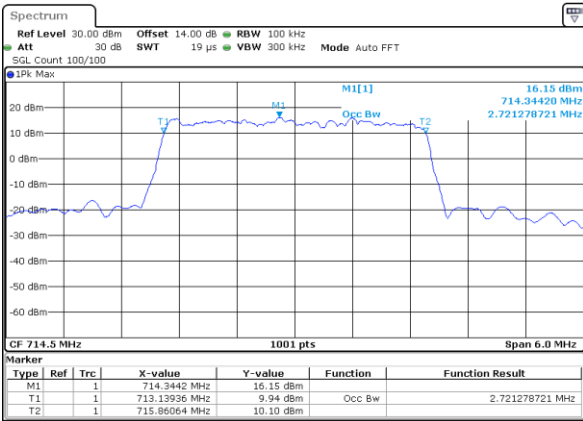

Date: 17.OCT.2017 08:44:39

LTE Band 12

Lowest Channel / 3MHz / QPSK

Date: 17.OCT.2017 08:51:40

Lowest Channel / 3MHz / 16QAM

Date: 17.OCT.2017 08:51:50

Middle Channel / 3MHz / QPSK

Date: 17.OCT.2017 08:58:50

Middle Channel / 3MHz / 16QAM

Date: 17.OCT.2017 08:59:00

Highest Channel / 3MHz / QPSK

Date: 17.OCT.2017 09:01:23

Highest Channel / 3MHz / 16QAM

Date: 17.OCT.2017 09:01:33

LTE Band 12

Lowest Channel / 5MHz / QPSK