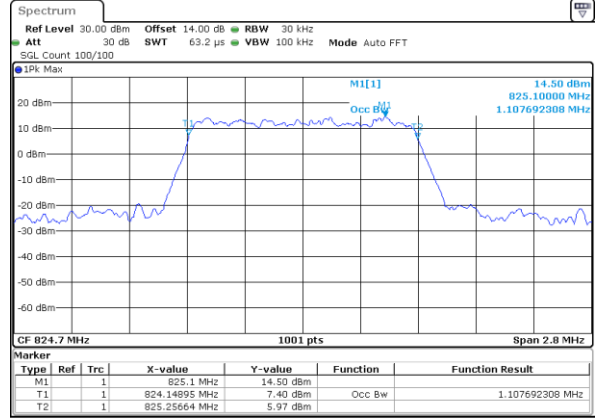

Date: 16.OCT.2017 14:37:23

Highest Channel / 15MHz / QPSK

Date: 16.OCT.2017 14:39:46

Highest Channel / 15MHz / 16QAM

Date: 16.OCT.2017 14:39:56

LTE Band 4

Lowest Channel / 20MHz / QPSK

Lowest Channel / 20MHz / 16QAM

Middle Channel / 20MHz / QPSK

Middle Channel / 20MHz / 16QAM

Highest Channel / 20MHz / QPSK

Highest Channel / 20MHz / 16QAM

LTE Band 5

Lowest Channel / 1.4MHz / QPSK

Date: 16.OCT.2017 17:37:29

Lowest Channel / 1.4MHz / 16QAM

Date: 16.OCT.2017 17:37:39

Middle Channel / 1.4MHz / QPSK

Date: 16.OCT.2017 17:46:41

Middle Channel / 1.4MHz / 16QAM

Date: 16.OCT.2017 17:46:51

Highest Channel / 1.4MHz / QPSK

Date: 16.OCT.2017 17:49:14

Highest Channel / 1.4MHz / 16QAM