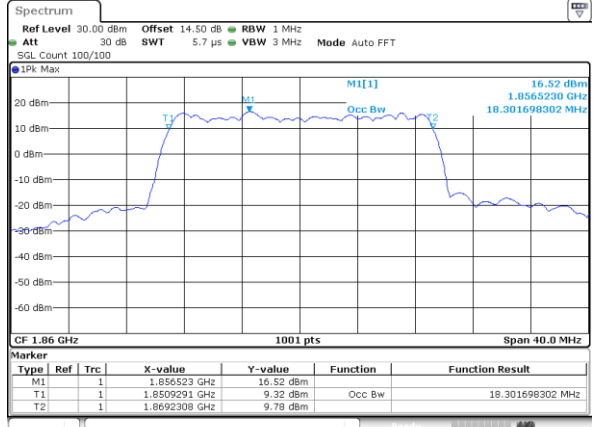

Lowest Channel / 20MHz / 16QAM

Date: 16.OCT.2017 10:59:09