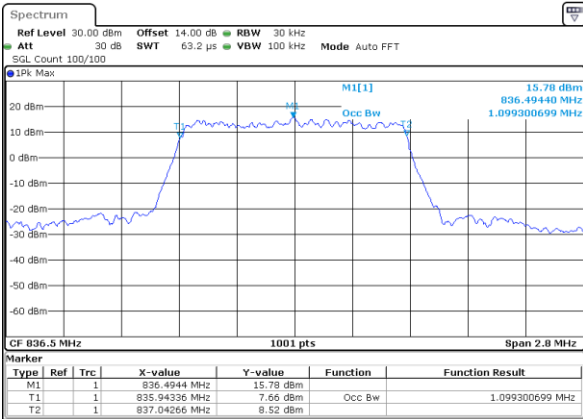

Date: 16.OCT.2017 14:37:23

Highest Channel / 15MHz / QPSK

Date: 16.OCT.2017 14:39:46

Highest Channel / 15MHz / 16QAM

Date: 16.OCT.2017 14:39:56

LTE Band 4

Lowest Channel / 20MHz / QPSK

Lowest Channel / 20MHz / 16QAM

Middle Channel / 20MHz / QPSK

Middle Channel / 20MHz / 16QAM

Highest Channel / 20MHz / QPSK

Highest Channel / 20MHz / 16QAM

LTE Band 5

Lowest Channel / 1.4MHz / QPSK

Date: 16.OCT.2017 17:37:29

Lowest Channel / 1.4MHz / 16QAM

Date: 16.OCT.2017 17:37:39

Middle Channel / 1.4MHz / QPSK

Date: 16.OCT.2017 17:46:41

Middle Channel / 1.4MHz / 16QAM

Date: 16.OCT.2017 17:46:51

Highest Channel / 1.4MHz / QPSK

Date: 16.OCT.2017 17:49:14

Highest Channel / 1.4MHz / 16QAM