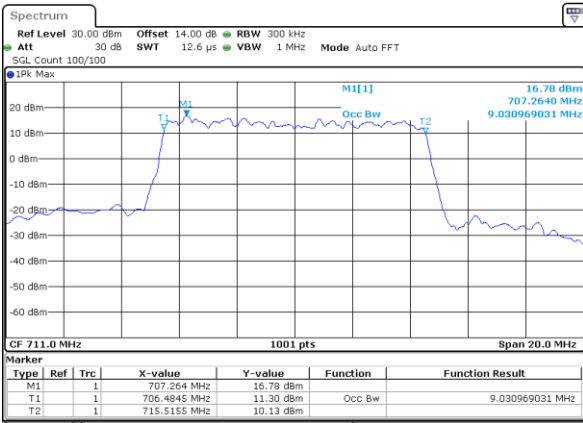

Date: 17.OCT.2017 09:18:15

Highest Channel / 5MHz / 16QAM

Date: 17.OCT.2017 09:18:26

LTE Band 12

Lowest Channel / 10MHz / QPSK

Date: 17.OCT.2017 09:25:26

Lowest Channel / 10MHz / 16QAM

Date: 17.OCT.2017 09:25:36

Middle Channel / 10MHz / QPSK

Date: 17.OCT.2017 09:32:37

Middle Channel / 10MHz / 16QAM

Date: 17.OCT.2017 09:32:47

Highest Channel / 10MHz / QPSK

Date: 17.OCT.2017 09:35:09

Highest Channel / 10MHz / 16QAM

Date: 17.OCT.2017 09:35:19

LTE Band 17

Lowest Channel / 5MHz / QPSK

Date: 16.OCT.2017 22:35:41

Lowest Channel / 5MHz / 16QAM

Date: 16.OCT.2017 22:35:52

Middle Channel / 5MHz / QPSK

Date: 16.OCT.2017 22:42:52

Middle Channel / 5MHz / 16QAM