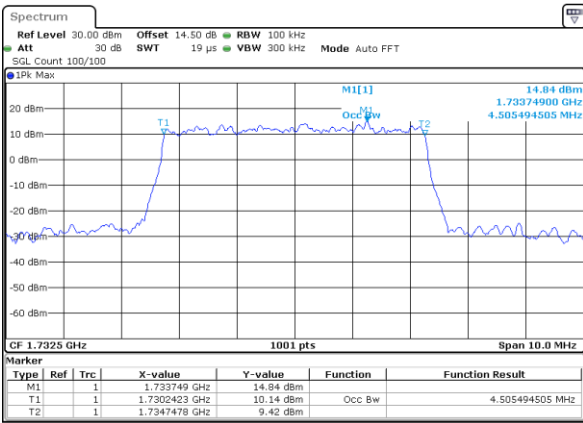

Middle Channel / 5MHz / QPSK

Date: 16.OCT.2017 13:58:48