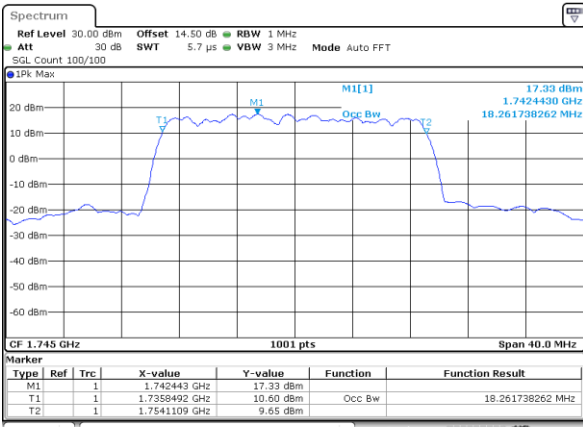

Highest Channel / 20MHz / QPSK