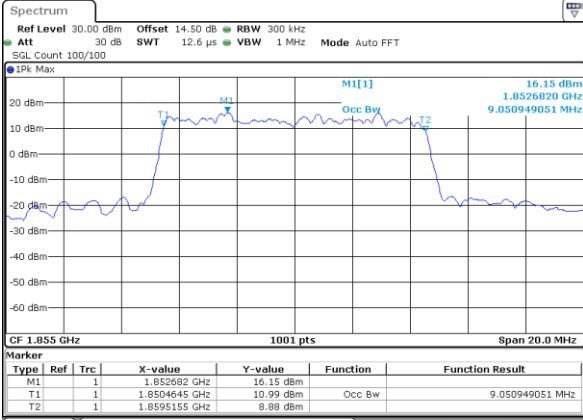

LTE Band 2

Lowest Channel / 5MHz / QPSK

Date: 16.OCT.2017 10:08:38

Lowest Channel / 5MHz / 16QAM

Date: 16.OCT.2017 10:08:48

Middle Channel / 5MHz / QPSK

Date: 16.OCT.2017 10:15:46

Middle Channel / 5MHz / 16QAM

Date: 16.OCT.2017 10:15:56

Highest Channel / 5MHz / QPSK

Date: 16.OCT.2017 10:18:18

Highest Channel / 5MHz / 16QAM

Date: 16.OCT.2017 10:18:28

LTE Band 2

Lowest Channel / 10MHz / QPSK

Date: 16.OCT.2017 10:25:25

Lowest Channel / 10MHz / 16QAM

Date: 16.OCT.2017 10:25:35

Middle Channel / 10MHz / QPSK

Date: 16.OCT.2017 10:32:33

Middle Channel / 10MHz / 16QAM

Date: 16.OCT.2017 10:32:43

Highest Channel / 10MHz / QPSK

Date: 16.OCT.2017 10:35:05