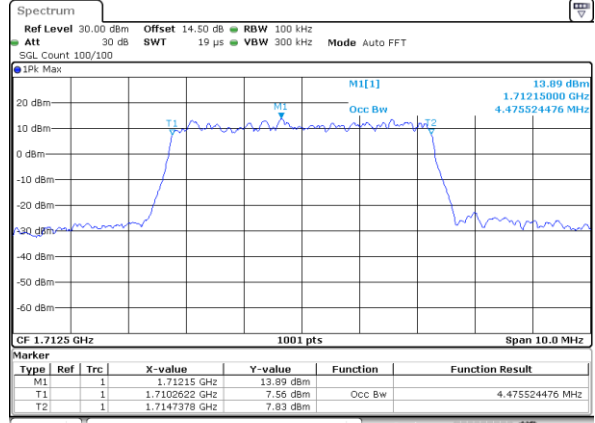

Middle Channel / 3MHz / 16QAM

Date: 16.OCT.2017 13:42:05

Highest Channel / 3MHz / QPSK

Date: 16.OCT.2017 13:44:28

Highest Channel / 3MHz / 16QAM

Date: 16.OCT.2017 13:44:38

LTE Band 4

Lowest Channel / 5MHz / QPSK

Date: 16.OCT.2017 13:51:38

Lowest Channel / 5MHz / 16QAM

Date: 16.OCT.2017 13:51:48

Middle Channel / 5MHz / QPSK

Date: 16.OCT.2017 13:58:48

Middle Channel / 5MHz / 16QAM

Date: 16.OCT.2017 13:58:58

Highest Channel / 5MHz / QPSK