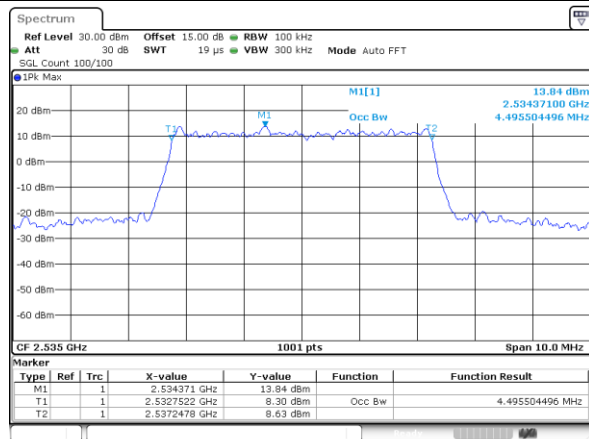

LTE Band 7

Lowest Channel / 5MHz / QPSK

Date: 16.OCT.2017 19:17:58

Lowest Channel / 5MHz / 16QAM

Date: 16.OCT.2017 19:18:09

Middle Channel / 5MHz / QPSK

Date: 16.OCT.2017 19:25:04

Middle Channel / 5MHz / 16QAM

Date: 16.OCT.2017 19:25:14

Highest Channel / 5MHz / QPSK

Date: 16.OCT.2017 19:27:32

Highest Channel / 5MHz / 16QAM

Date: 16.OCT.2017 19:27:42

LTE Band 7

Lowest Channel / 10MHz / QPSK

Date: 16.OCT.2017 19:34:39