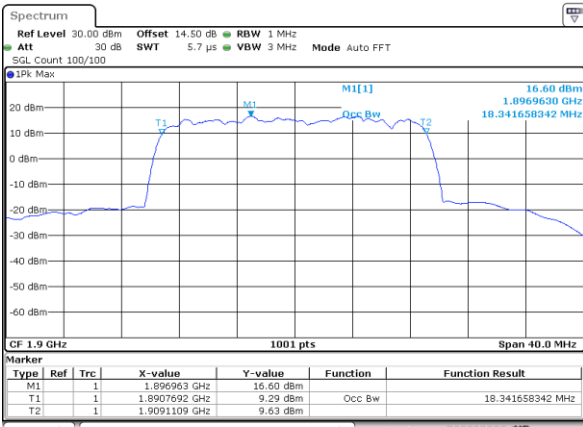

Highest Channel / 20MHz / QPSK

Date: 16.OCT.2017 11:08:30

Highest Channel / 20MHz / 16QAM

Date: 16.OCT.2017 11:08:48

LTE Band 4

Lowest Channel / 1.4MHz / QPSK

Date: 16.OCT.2017 13:17:54

Lowest Channel / 1.4MHz / 16QAM