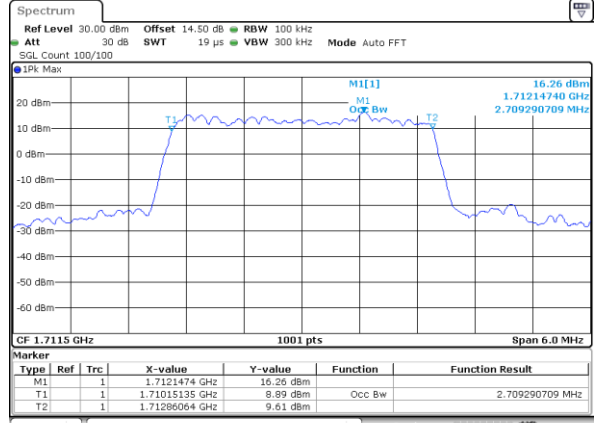

Date: 16.OCT.2017 13:27:45

LTE Band 4

Lowest Channel / 3MHz / QPSK

Date: 16.OCT.2017 13:34:45

Lowest Channel / 3MHz / 16QAM

Date: 16.OCT.2017 13:34:56

Middle Channel / 3MHz / QPSK

Date: 16.OCT.2017 13:41:55

Middle Channel / 3MHz / 16QAM

Date: 16.OCT.2017 13:42:05

Highest Channel / 3MHz / QPSK

Date: 16.OCT.2017 13:44:28

Highest Channel / 3MHz / 16QAM

Date: 16.OCT.2017 13:44:38

LTE Band 4

Lowest Channel / 5MHz / QPSK