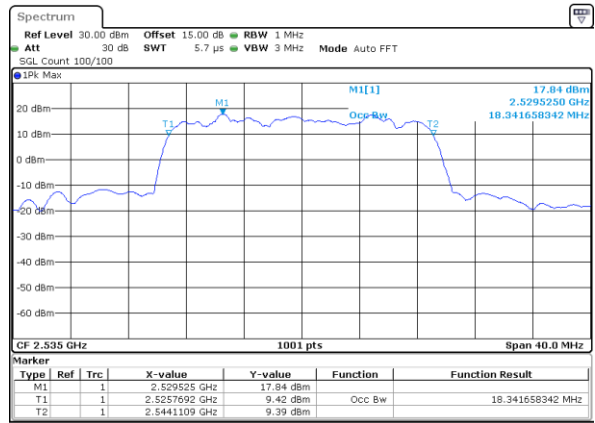

Date: 16.OCT.2017 20:17:09

Middle Channel / 15MHz / 16QAM

Date: 16.OCT.2017 20:17:19

Highest Channel / 15MHz / QPSK

Date: 16.OCT.2017 20:19:37

Highest Channel / 15MHz / 16QAM

Date: 16.OCT.2017 20:19:47

LTE Band 7

Lowest Channel / 20MHz / QPSK

Date: 16.OCT.2017 20:26:43

Lowest Channel / 20MHz / 16QAM

Date: 16.OCT.2017 20:26:53

Middle Channel / 20MHz / QPSK

Date: 16.OCT.2017 20:33:47

Middle Channel / 20MHz / 16QAM

Date: 16.OCT.2017 20:33:57

Highest Channel / 20MHz / QPSK

Date: 16.OCT.2017 21:12:13

Highest Channel / 20MHz / 16QAM

Date: 16.OCT.2017 21:12:23

LTE Band 12

Lowest Channel / 1.4MHz / QPSK

Date: 17.OCT.2017 08:13:47

Lowest Channel / 1.4MHz / 16QAM