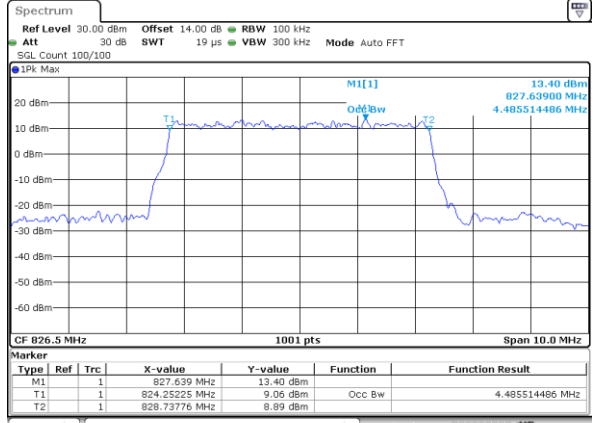

Date: 16.OCT.2017 17:49:24

LTE Band 5

Lowest Channel / 3MHz / QPSK

Date: 16.OCT.2017 17:58:24

Lowest Channel / 3MHz / 16QAM

Date: 16.OCT.2017 17:58:34

Middle Channel / 3MHz / QPSK

Date: 16.OCT.2017 18:07:34

Middle Channel / 3MHz / 16QAM

Date: 16.OCT.2017 18:07:44

Highest Channel / 3MHz / QPSK

Date: 16.OCT.2017 18:10:07

Highest Channel / 3MHz / 16QAM

Date: 16.OCT.2017 18:10:17

LTE Band 5

Lowest Channel / 5MHz / QPSK

Date: 16.OCT.2017 18:19:18

Lowest Channel / 5MHz / 16QAM

Date: 16.OCT.2017 18:19:28

Middle Channel / 5MHz / QPSK

Date: 16.OCT.2017 18:28:28

Middle Channel / 5MHz / 16QAM

Date: 16.OCT.2017 18:28:38

Highest Channel / 5MHz / QPSK