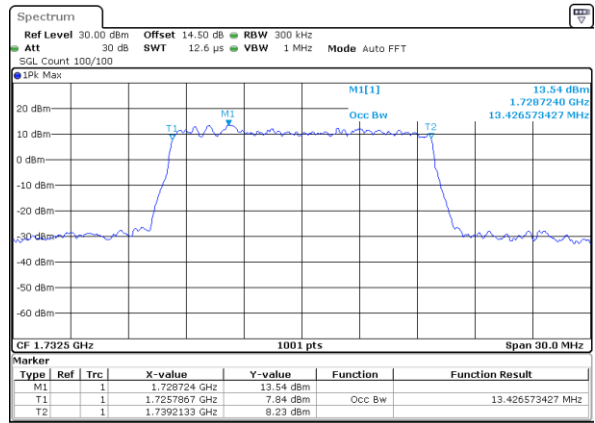

LTE Band 4

Lowest Channel / 15MHz / QPSK

Date: 16.OCT.2017 14:30:03

Lowest Channel / 15MHz / 16QAM

Date: 16.OCT.2017 14:30:13

Middle Channel / 15MHz / QPSK

Date: 16.OCT.2017 14:37:13

Middle Channel / 15MHz / 16QAM

Date: 16.OCT.2017 14:37:23

Highest Channel / 15MHz / QPSK

Date: 16.OCT.2017 14:39:46

Highest Channel / 15MHz / 16QAM

Date: 16.OCT.2017 14:39:56

LTE Band 4

Lowest Channel / 20MHz / QPSK

Lowest Channel / 20MHz / 16QAM