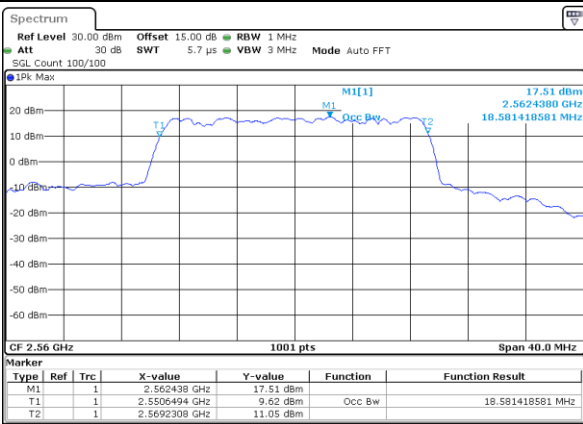

Date: 16.OCT.2017 20:17:09

Middle Channel / 15MHz / 16QAM

Date: 16.OCT.2017 20:17:19

Highest Channel / 15MHz / QPSK

Date: 16.OCT.2017 20:19:37

Highest Channel / 15MHz / 16QAM

Date: 16.OCT.2017 20:19:47

LTE Band 7

Lowest Channel / 20MHz / QPSK

Date: 16.OCT.2017 20:26:43

Lowest Channel / 20MHz / 16QAM

Date: 16.OCT.2017 20:26:53

Middle Channel / 20MHz / QPSK

Date: 16.OCT.2017 20:33:47

Middle Channel / 20MHz / 16QAM

Date: 16.OCT.2017 20:33:57

Highest Channel / 20MHz / QPSK

Date: 16.OCT.2017 21:12:13

Highest Channel / 20MHz / 16QAM

Date: 16.OCT.2017 21:12:23

LTE Band 12

Lowest Channel / 1.4MHz / QPSK

Date: 17.OCT.2017 08:13:47

Lowest Channel / 1.4MHz / 16QAM