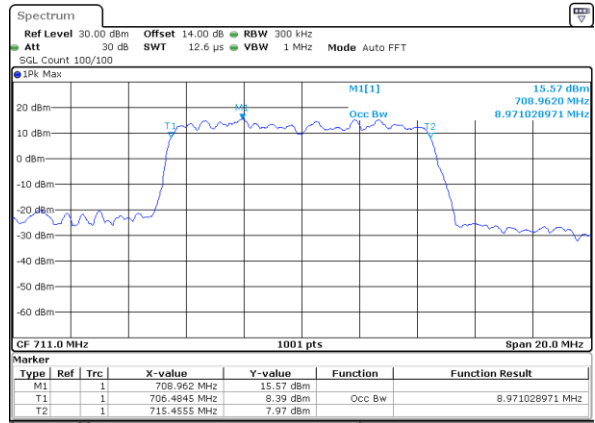

Date: 16.OCT.2017 22:43:03

Highest Channel / 5MHz / QPSK

Date: 16.OCT.2017 22:45:26

Highest Channel / 5MHz / 16QAM

Date: 16.OCT.2017 22:45:36

LTE Band 17

Lowest Channel / 10MHz / QPSK

Date: 16.OCT.2017 22:52:35

Lowest Channel / 10MHz / 16QAM

Date: 16.OCT.2017 22:52:45

Middle Channel / 10MHz / QPSK

Date: 16.OCT.2017 22:59:44

Middle Channel / 10MHz / 16QAM

Date: 16.OCT.2017 22:59:54

Highest Channel / 10MHz / QPSK

Date: 16.OCT.2017 23:02:16

Highest Channel / 10MHz / 16QAM

Date: 16.OCT.2017 23:02:26