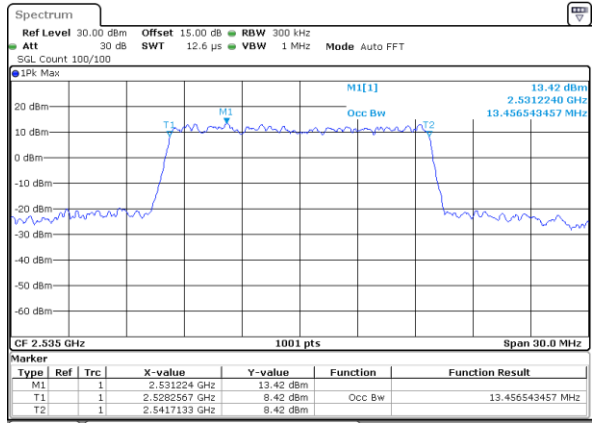

Highest Channel / 10MHz / 16QAM

Date: 16.OCT.2017 19:44:21

LTE Band 7

Lowest Channel / 15MHz / QPSK

Date: 16.OCT.2017 19:51:18

Lowest Channel / 15MHz / 16QAM

Date: 16.OCT.2017 19:51:28

Middle Channel / 15MHz / QPSK

Date: 16.OCT.2017 20:17:09

Middle Channel / 15MHz / 16QAM

Date: 16.OCT.2017 20:17:19

Highest Channel / 15MHz / QPSK

Date: 16.OCT.2017 20:19:37

Highest Channel / 15MHz / 16QAM

Date: 16.OCT.2017 20:19:47

LTE Band 7