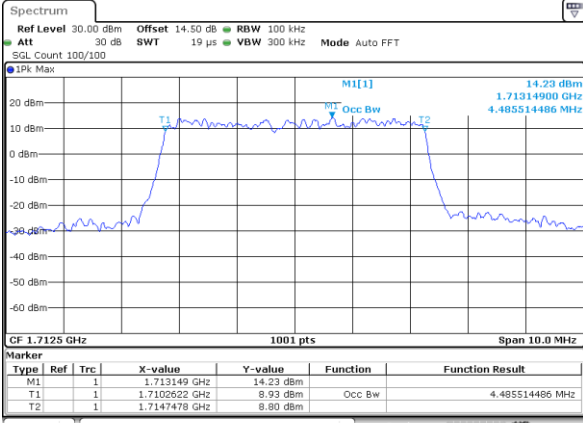

Date: 16.OCT.2017 13:27:45

LTE Band 4

Lowest Channel / 3MHz / QPSK

Date: 16.OCT.2017 13:34:45

Lowest Channel / 3MHz / 16QAM

Date: 16.OCT.2017 13:34:56

Middle Channel / 3MHz / QPSK

Date: 16.OCT.2017 13:41:55

Middle Channel / 3MHz / 16QAM

Date: 16.OCT.2017 13:42:05

Highest Channel / 3MHz / QPSK

Date: 16.OCT.2017 13:44:28

Highest Channel / 3MHz / 16QAM

Date: 16.OCT.2017 13:44:38

LTE Band 4

Lowest Channel / 5MHz / QPSK

Date: 16.OCT.2017 13:51:38

Lowest Channel / 5MHz / 16QAM

Date: 16.OCT.2017 13:51:48

Middle Channel / 5MHz / QPSK

Date: 16.OCT.2017 13:58:48

Middle Channel / 5MHz / 16QAM

Date: 16.OCT.2017 13:58:58

Highest Channel / 5MHz / QPSK