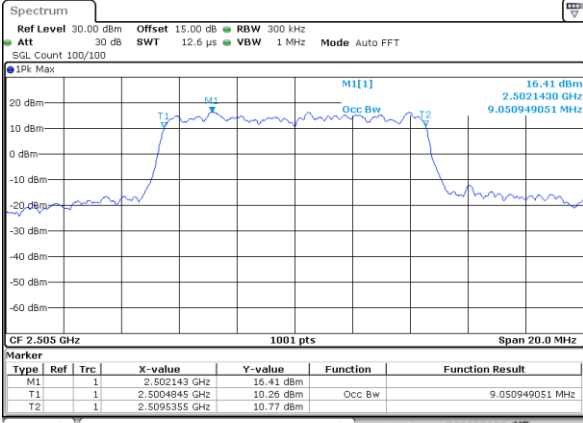

LTE Band 7

Lowest Channel / 5MHz / QPSK

Date: 16.OCT.2017 19:17:58

Lowest Channel / 5MHz / 16QAM

Date: 16.OCT.2017 19:18:09

Middle Channel / 5MHz / QPSK

Date: 16.OCT.2017 19:25:04

Middle Channel / 5MHz / 16QAM

Date: 16.OCT.2017 19:25:14

Highest Channel / 5MHz / QPSK

Date: 16.OCT.2017 19:27:32

Highest Channel / 5MHz / 16QAM

Date: 16.OCT.2017 19:27:42

LTE Band 7

Lowest Channel / 10MHz / QPSK

Date: 16.OCT.2017 19:34:39

Lowest Channel / 10MHz / 16QAM

Date: 16.OCT.2017 19:34:49

Middle Channel / 10MHz / QPSK

Date: 16.OCT.2017 19:41:43

Middle Channel / 10MHz / 16QAM

Date: 16.OCT.2017 19:41:53

Highest Channel / 10MHz / QPSK

Date: 16.OCT.2017 19:44:11