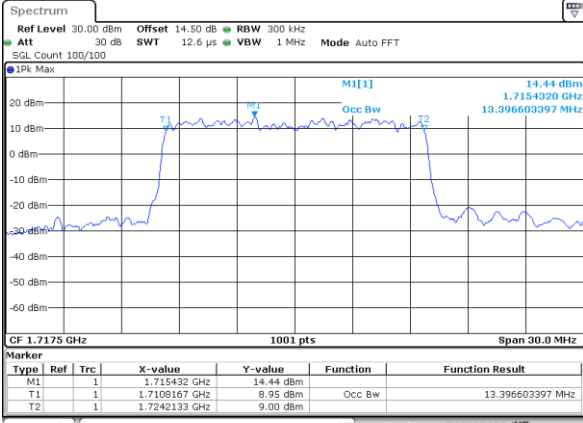

Date: 16.OCT.2017 14:01:20

Highest Channel / 5MHz / 16QAM

Date: 16.OCT.2017 14:01:30

LTE Band 4

Lowest Channel / 10MHz / QPSK

Date: 16.OCT.2017 14:13:10

Lowest Channel / 10MHz / 16QAM

Date: 16.OCT.2017 14:13:20

Middle Channel / 10MHz / QPSK

Date: 16.OCT.2017 14:20:20

Middle Channel / 10MHz / 16QAM

Date: 16.OCT.2017 14:20:30

Highest Channel / 10MHz / QPSK

Date: 16.OCT.2017 14:22:52

Highest Channel / 10MHz / 16QAM

Date: 16.OCT.2017 14:23:03

LTE Band 4

Lowest Channel / 15MHz / QPSK

Date: 16.OCT.2017 14:30:03

Lowest Channel / 15MHz / 16QAM

Date: 16.OCT.2017 14:30:13

Middle Channel / 15MHz / QPSK

Date: 16.OCT.2017 14:37:13

Middle Channel / 15MHz / 16QAM