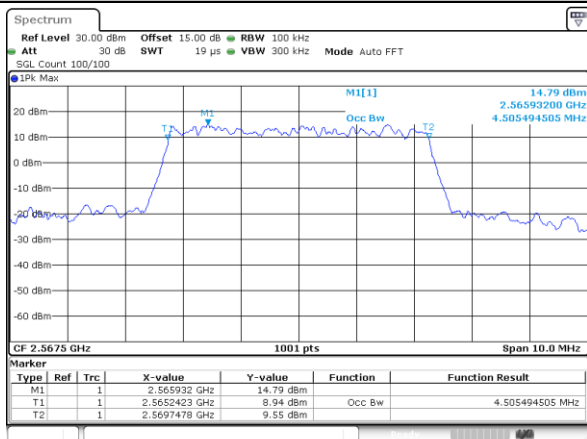

LTE Band 7

Lowest Channel / 5MHz / QPSK

Date: 16.OCT.2017 19:17:58

Lowest Channel / 5MHz / 16QAM

Date: 16.OCT.2017 19:18:09

Middle Channel / 5MHz / QPSK

Date: 16.OCT.2017 19:25:04

Middle Channel / 5MHz / 16QAM

Date: 16.OCT.2017 19:25:14

Highest Channel / 5MHz / QPSK

Date: 16.OCT.2017 19:27:32

Highest Channel / 5MHz / 16QAM

Date: 16.OCT.2017 19:27:42

LTE Band 7

Lowest Channel / 10MHz / QPSK

Date: 16.OCT.2017 19:34:39