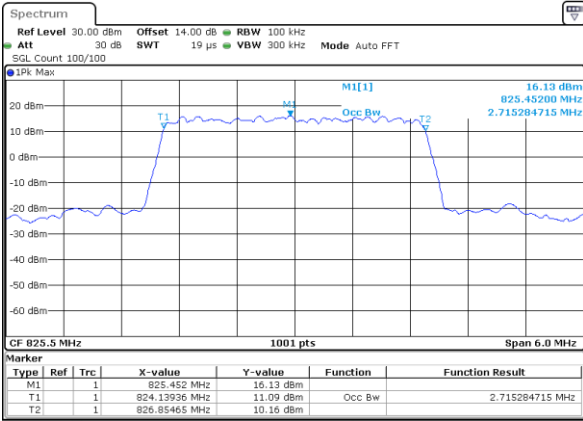

Middle Channel / 20MHz / QPSK

Middle Channel / 20MHz / 16QAM

Highest Channel / 20MHz / QPSK

Highest Channel / 20MHz / 16QAM

LTE Band 5

Lowest Channel / 1.4MHz / QPSK

Date: 16.OCT.2017 17:37:29

Lowest Channel / 1.4MHz / 16QAM

Date: 16.OCT.2017 17:37:39

Middle Channel / 1.4MHz / QPSK

Date: 16.OCT.2017 17:46:41

Middle Channel / 1.4MHz / 16QAM

Date: 16.OCT.2017 17:46:51

Highest Channel / 1.4MHz / QPSK

Date: 16.OCT.2017 17:49:14

Highest Channel / 1.4MHz / 16QAM

Date: 16.OCT.2017 17:49:24

LTE Band 5

Lowest Channel / 3MHz / QPSK

Date: 16.OCT.2017 17:58:24

Lowest Channel / 3MHz / 16QAM

Date: 16.OCT.2017 17:58:34

Middle Channel / 3MHz / QPSK

Date: 16.OCT.2017 18:07:34