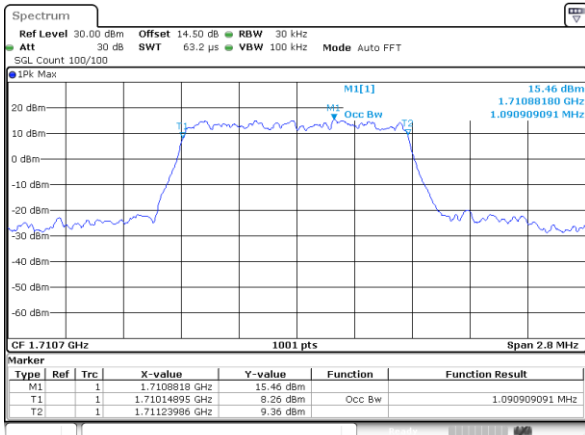

Highest Channel / 20MHz / QPSK

Date: 16.OCT.2017 11:08:30

Highest Channel / 20MHz / 16QAM

Date: 16.OCT.2017 11:08:48

LTE Band 4

Lowest Channel / 1.4MHz / QPSK

Date: 16.OCT.2017 13:17:54

Lowest Channel / 1.4MHz / 16QAM

Date: 16.OCT.2017 13:18:04

Middle Channel / 1.4MHz / QPSK

Date: 16.OCT.2017 13:25:03

Middle Channel / 1.4MHz / 16QAM

Date: 16.OCT.2017 13:25:13

Highest Channel / 1.4MHz / QPSK

Date: 16.OCT.2017 13:27:35

Highest Channel / 1.4MHz / 16QAM