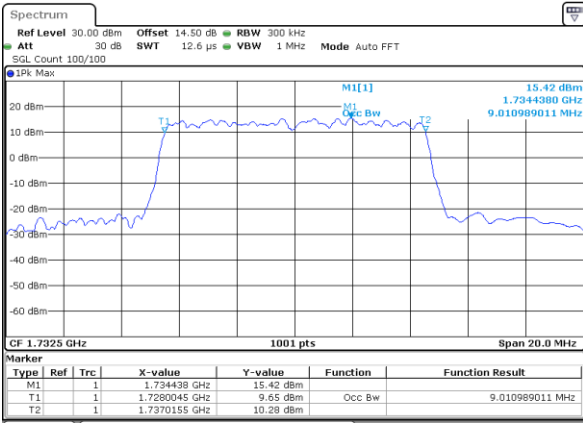

Middle Channel / 10MHz / QPSK

Date: 16.OCT.2017 14:20:20