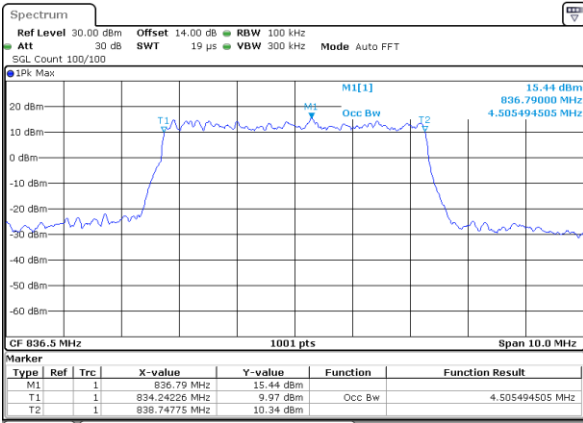

Date: 16.OCT.2017 17:49:24

LTE Band 5

Lowest Channel / 3MHz / QPSK

Date: 16.OCT.2017 17:58:24

Lowest Channel / 3MHz / 16QAM

Date: 16.OCT.2017 17:58:34

Middle Channel / 3MHz / QPSK

Date: 16.OCT.2017 18:07:34

Middle Channel / 3MHz / 16QAM

Date: 16.OCT.2017 18:07:44

Highest Channel / 3MHz / QPSK

Date: 16.OCT.2017 18:10:07

Highest Channel / 3MHz / 16QAM

Date: 16.OCT.2017 18:10:17

LTE Band 5

Lowest Channel / 5MHz / QPSK

Date: 16.OCT.2017 18:19:18

Lowest Channel / 5MHz / 16QAM

Date: 16.OCT.2017 18:19:28

Middle Channel / 5MHz / QPSK

Date: 16.OCT.2017 18:28:28

Middle Channel / 5MHz / 16QAM

Date: 16.OCT.2017 18:28:38

Highest Channel / 5MHz / QPSK