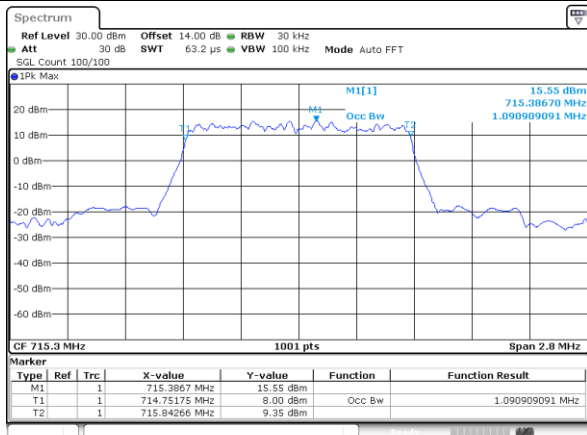

Highest Channel / 20MHz / QPSK

Date: 16.OCT.2017 21:12:13

Highest Channel / 20MHz / 16QAM

Date: 16.OCT.2017 21:12:23

LTE Band 12

Lowest Channel / 1.4MHz / QPSK

Date: 17.OCT.2017 08:13:47

Lowest Channel / 1.4MHz / 16QAM

Date: 17.OCT.2017 08:13:58

Middle Channel / 1.4MHz / QPSK

Date: 17.OCT.2017 08:41:57

Middle Channel / 1.4MHz / 16QAM

Date: 17.OCT.2017 08:42:07

Highest Channel / 1.4MHz / QPSK

Date: 17.OCT.2017 08:44:29

Highest Channel / 1.4MHz / 16QAM