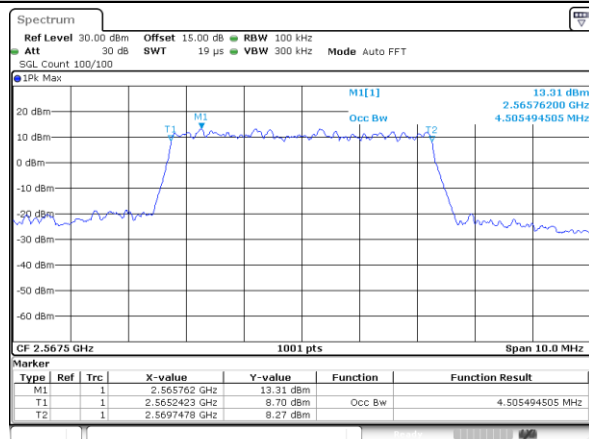

LTE Band 7

Lowest Channel / 5MHz / QPSK

Date: 16.OCT.2017 19:17:58

Lowest Channel / 5MHz / 16QAM

Date: 16.OCT.2017 19:18:09

Middle Channel / 5MHz / QPSK

Date: 16.OCT.2017 19:25:04

Middle Channel / 5MHz / 16QAM

Date: 16.OCT.2017 19:25:14

Highest Channel / 5MHz / QPSK

Date: 16.OCT.2017 19:27:32

Highest Channel / 5MHz / 16QAM

Date: 16.OCT.2017 19:27:42

LTE Band 7

Lowest Channel / 10MHz / QPSK

Date: 16.OCT.2017 19:34:39