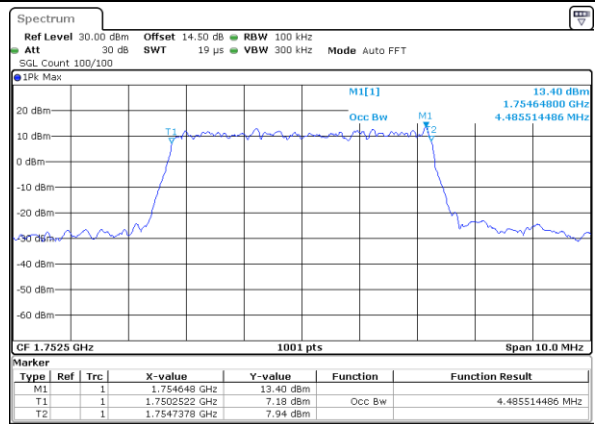

Date: 16.OCT.2017 13:51:38

Lowest Channel / 5MHz / 16QAM

Date: 16.OCT.2017 13:51:48

Middle Channel / 5MHz / QPSK

Date: 16.OCT.2017 13:58:48

Middle Channel / 5MHz / 16QAM

Date: 16.OCT.2017 13:58:58

Highest Channel / 5MHz / QPSK

Date: 16.OCT.2017 14:01:20

Highest Channel / 5MHz / 16QAM

Date: 16.OCT.2017 14:01:30

LTE Band 4

Lowest Channel / 10MHz / QPSK

Date: 16.OCT.2017 14:13:10

Lowest Channel / 10MHz / 16QAM

Date: 16.OCT.2017 14:13:20