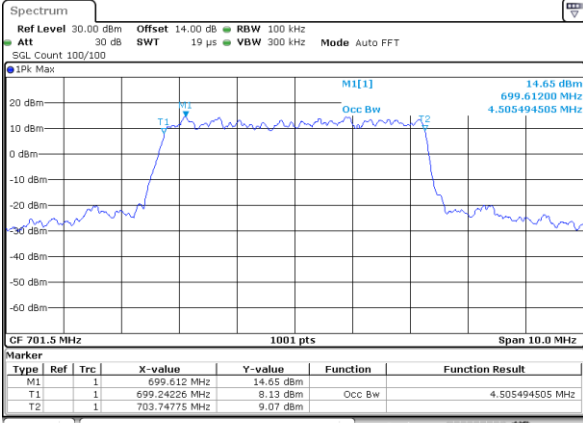

Date: 17.OCT.2017 08:44:39

LTE Band 12

Lowest Channel / 3MHz / QPSK

Date: 17.OCT.2017 08:51:40

Lowest Channel / 3MHz / 16QAM

Date: 17.OCT.2017 08:51:50

Middle Channel / 3MHz / QPSK

Date: 17.OCT.2017 08:58:50

Middle Channel / 3MHz / 16QAM

Date: 17.OCT.2017 08:59:00

Highest Channel / 3MHz / QPSK

Date: 17.OCT.2017 09:01:23

Highest Channel / 3MHz / 16QAM

Date: 17.OCT.2017 09:01:33

LTE Band 12

Lowest Channel / 5MHz / QPSK

Date: 17.OCT.2017 09:08:33

Lowest Channel / 5MHz / 16QAM

Date: 17.OCT.2017 09:08:43

Middle Channel / 5MHz / QPSK

Date: 17.OCT.2017 09:15:43

Middle Channel / 5MHz / 16QAM

Date: 17.OCT.2017 09:15:53

Highest Channel / 5MHz / QPSK