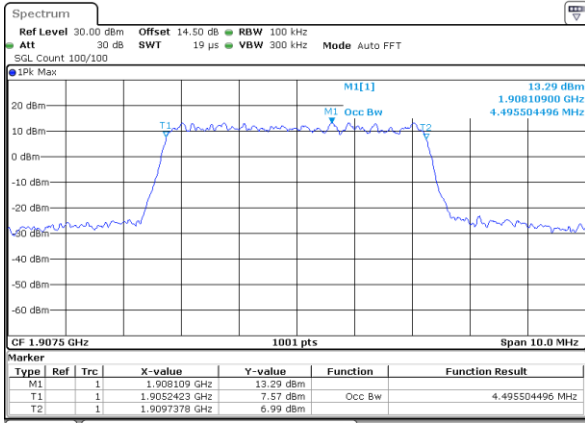

LTE Band 2

Lowest Channel / 5MHz / QPSK

Date: 16.OCT.2017 10:08:38

Lowest Channel / 5MHz / 16QAM

Date: 16.OCT.2017 10:08:48

Middle Channel / 5MHz / QPSK

Date: 16.OCT.2017 10:15:46

Middle Channel / 5MHz / 16QAM

Date: 16.OCT.2017 10:15:56

Highest Channel / 5MHz / QPSK

Date: 16.OCT.2017 10:18:18

Highest Channel / 5MHz / 16QAM

Date: 16.OCT.2017 10:18:28

LTE Band 2

Lowest Channel / 10MHz / QPSK

Date: 16.OCT.2017 10:25:25