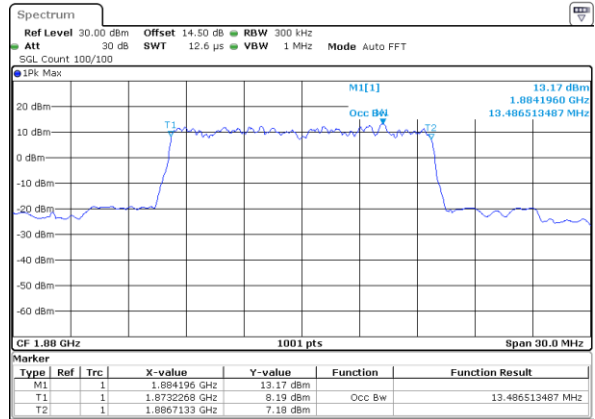

Highest Channel / 10MHz / 16QAM

Date: 16.OCT.2017 10:35:15

LTE Band 2

Lowest Channel / 15MHz / QPSK

Date: 16.OCT.2017 10:42:12

Lowest Channel / 15MHz / 16QAM

Date: 16.OCT.2017 10:42:12

Middle Channel / 15MHz / QPSK

Date: 16.OCT.2017 10:49:20

Middle Channel / 15MHz / 16QAM

Date: 16.OCT.2017 10:49:30

Highest Channel / 15MHz / QPSK

Date: 16.OCT.2017 10:51:51

Highest Channel / 15MHz / 16QAM

Date: 16.OCT.2017 10:52:01

LTE Band 2