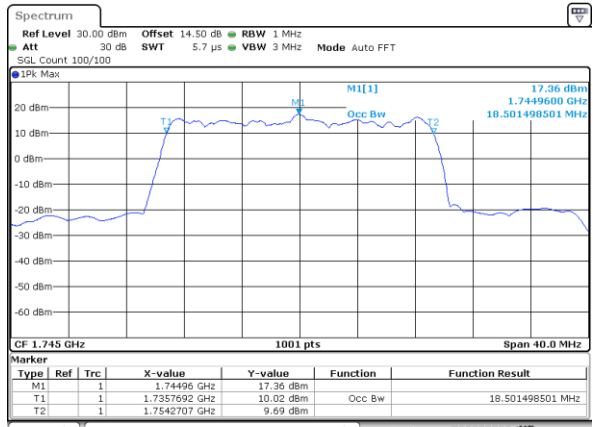

Date: 16.OCT.2017 14:37:23

Highest Channel / 15MHz / QPSK

Date: 16.OCT.2017 14:39:46

Highest Channel / 15MHz / 16QAM

Date: 16.OCT.2017 14:39:56

LTE Band 4

Lowest Channel / 20MHz / QPSK

Lowest Channel / 20MHz / 16QAM

Middle Channel / 20MHz / QPSK

Middle Channel / 20MHz / 16QAM

Highest Channel / 20MHz / QPSK

Highest Channel / 20MHz / 16QAM

LTE Band 5

Lowest Channel / 1.4MHz / QPSK

Date: 16.OCT.2017 17:37:29

Lowest Channel / 1.4MHz / 16QAM