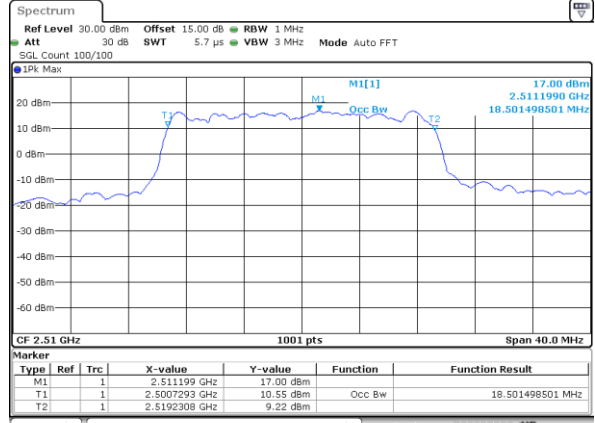

Lowest Channel / 20MHz / 16QAM

Date: 16.OCT.2017 20:26:53