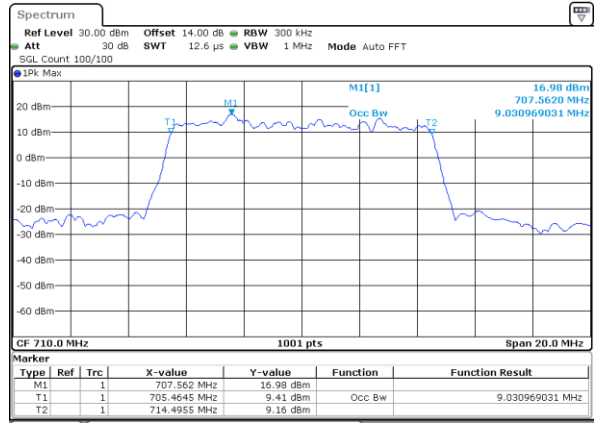

Date: 16.OCT.2017 22:43:03

Highest Channel / 5MHz / QPSK

Date: 16.OCT.2017 22:45:26

Highest Channel / 5MHz / 16QAM

Date: 16.OCT.2017 22:45:36

LTE Band 17

Lowest Channel / 10MHz / QPSK

Date: 16.OCT.2017 22:52:35

Lowest Channel / 10MHz / 16QAM

Date: 16.OCT.2017 22:52:45

Middle Channel / 10MHz / QPSK

Date: 16.OCT.2017 22:59:44

Middle Channel / 10MHz / 16QAM

Date: 16.OCT.2017 22:59:54

Highest Channel / 10MHz / QPSK

Date: 16.OCT.2017 23:02:16

Highest Channel / 10MHz / 16QAM

Date: 16.OCT.2017 23:02:26