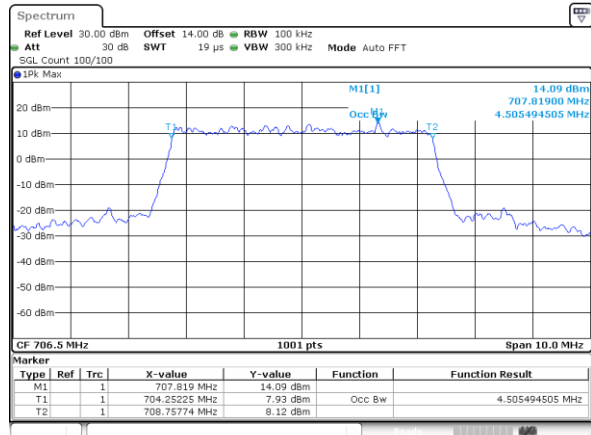

Date: 17.OCT.2017 09:18:15

Highest Channel / 5MHz / 16QAM

Date: 17.OCT.2017 09:18:26

LTE Band 12

Lowest Channel / 10MHz / QPSK

Date: 17.OCT.2017 09:25:26

Lowest Channel / 10MHz / 16QAM

Date: 17.OCT.2017 09:25:36

Middle Channel / 10MHz / QPSK

Date: 17.OCT.2017 09:32:37

Middle Channel / 10MHz / 16QAM

Date: 17.OCT.2017 09:32:47

Highest Channel / 10MHz / QPSK

Date: 17.OCT.2017 09:35:09

Highest Channel / 10MHz / 16QAM

Date: 17.OCT.2017 09:35:19

LTE Band 17

Lowest Channel / 5MHz / QPSK

Date: 16.OCT.2017 22:35:41

Lowest Channel / 5MHz / 16QAM

Date: 16.OCT.2017 22:35:52

Middle Channel / 5MHz / QPSK

Date: 16.OCT.2017 22:42:52

Middle Channel / 5MHz / 16QAM