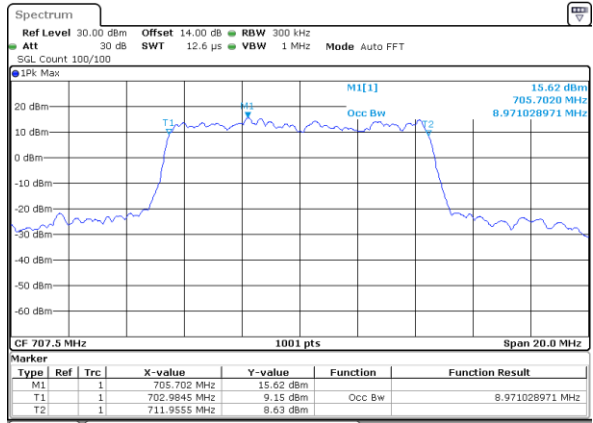

Date: 17.OCT.2017 09:08:33

Lowest Channel / 5MHz / 16QAM

Date: 17.OCT.2017 09:08:43

Middle Channel / 5MHz / QPSK

Date: 17.OCT.2017 09:15:43

Middle Channel / 5MHz / 16QAM

Date: 17.OCT.2017 09:15:53

Highest Channel / 5MHz / QPSK

Date: 17.OCT.2017 09:18:15

Highest Channel / 5MHz / 16QAM

Date: 17.OCT.2017 09:18:26

LTE Band 12

Lowest Channel / 10MHz / QPSK

Date: 17.OCT.2017 09:25:26

Lowest Channel / 10MHz / 16QAM

Date: 17.OCT.2017 09:25:36

Middle Channel / 10MHz / QPSK

Date: 17.OCT.2017 09:32:37

Middle Channel / 10MHz / 16QAM

Date: 17.OCT.2017 09:32:47

Highest Channel / 10MHz / QPSK

Date: 17.OCT.2017 09:35:09

Highest Channel / 10MHz / 16QAM

Date: 17.OCT.2017 09:35:19