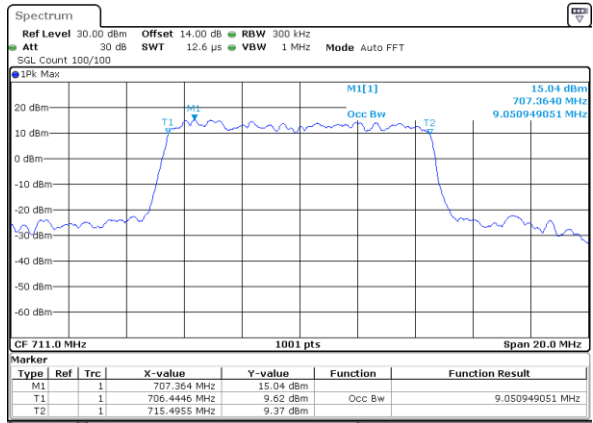

Date: 17.OCT.2017 09:18:15

Highest Channel / 5MHz / 16QAM

Date: 17.OCT.2017 09:18:26

LTE Band 12

Lowest Channel / 10MHz / QPSK

Date: 17.OCT.2017 09:25:26

Lowest Channel / 10MHz / 16QAM

Date: 17.OCT.2017 09:25:36

Middle Channel / 10MHz / QPSK

Date: 17.OCT.2017 09:32:37

Middle Channel / 10MHz / 16QAM

Date: 17.OCT.2017 09:32:47

Highest Channel / 10MHz / QPSK

Date: 17.OCT.2017 09:35:09

Highest Channel / 10MHz / 16QAM

Date: 17.OCT.2017 09:35:19

LTE Band 17

Lowest Channel / 5MHz / QPSK

Date: 16.OCT.2017 22:35:41

Lowest Channel / 5MHz / 16QAM

Date: 16.OCT.2017 22:35:52

Middle Channel / 5MHz / QPSK

Date: 16.OCT.2017 22:42:52

Middle Channel / 5MHz / 16QAM