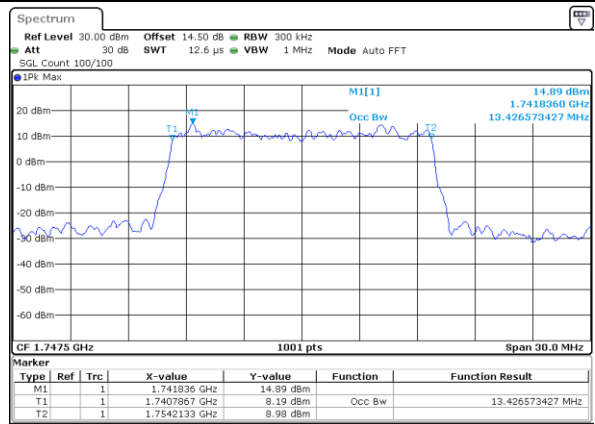

LTE Band 4

Lowest Channel / 15MHz / QPSK

Date: 16.OCT.2017 14:30:03

Lowest Channel / 15MHz / 16QAM

Date: 16.OCT.2017 14:30:13

Middle Channel / 15MHz / QPSK

Date: 16.OCT.2017 14:37:13

Middle Channel / 15MHz / 16QAM

Date: 16.OCT.2017 14:37:23

Highest Channel / 15MHz / QPSK

Date: 16.OCT.2017 14:39:46

Highest Channel / 15MHz / 16QAM

Date: 16.OCT.2017 14:39:56

LTE Band 4

Lowest Channel / 20MHz / QPSK

Lowest Channel / 20MHz / 16QAM