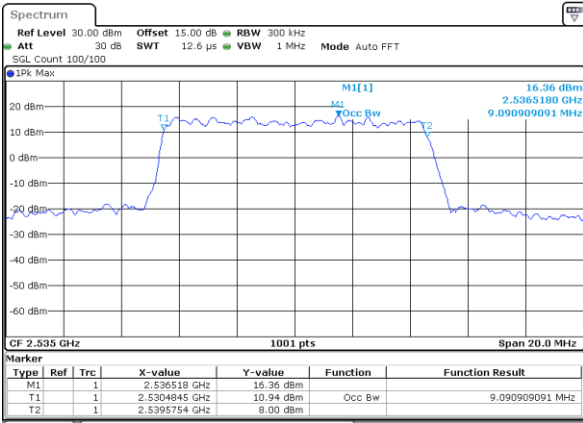

LTE Band 7

Lowest Channel / 5MHz / QPSK

Date: 16.OCT.2017 19:17:58

Lowest Channel / 5MHz / 16QAM

Date: 16.OCT.2017 19:18:09

Middle Channel / 5MHz / QPSK

Date: 16.OCT.2017 19:25:04

Middle Channel / 5MHz / 16QAM

Date: 16.OCT.2017 19:25:14

Highest Channel / 5MHz / QPSK

Date: 16.OCT.2017 19:27:32

Highest Channel / 5MHz / 16QAM

Date: 16.OCT.2017 19:27:42

LTE Band 7

Lowest Channel / 10MHz / QPSK

Date: 16.OCT.2017 19:34:39

Lowest Channel / 10MHz / 16QAM

Date: 16.OCT.2017 19:34:49

Middle Channel / 10MHz / QPSK

Date: 16.OCT.2017 19:41:43

Middle Channel / 10MHz / 16QAM

Date: 16.OCT.2017 19:41:53

Highest Channel / 10MHz / QPSK

Date: 16.OCT.2017 19:44:11