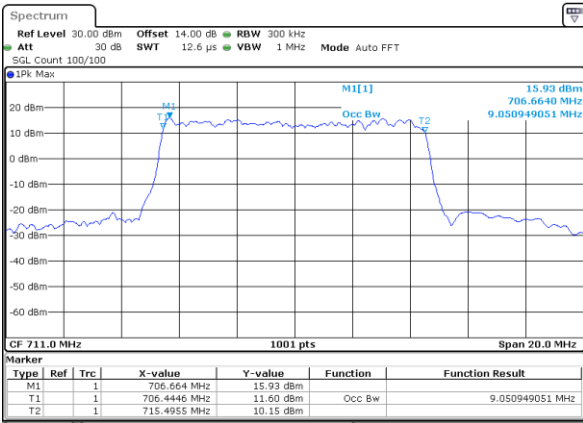

Date: 16.OCT.2017 22:43:03

Highest Channel / 5MHz / QPSK

Date: 16.OCT.2017 22:45:26

Highest Channel / 5MHz / 16QAM

Date: 16.OCT.2017 22:45:36

LTE Band 17

Lowest Channel / 10MHz / QPSK

Date: 16.OCT.2017 22:52:35

Lowest Channel / 10MHz / 16QAM

Date: 16.OCT.2017 22:52:45

Middle Channel / 10MHz / QPSK

Date: 16.OCT.2017 22:59:44

Middle Channel / 10MHz / 16QAM

Date: 16.OCT.2017 22:59:54

Highest Channel / 10MHz / QPSK

Date: 16.OCT.2017 23:02:16

Highest Channel / 10MHz / 16QAM

Date: 16.OCT.2017 23:02:26