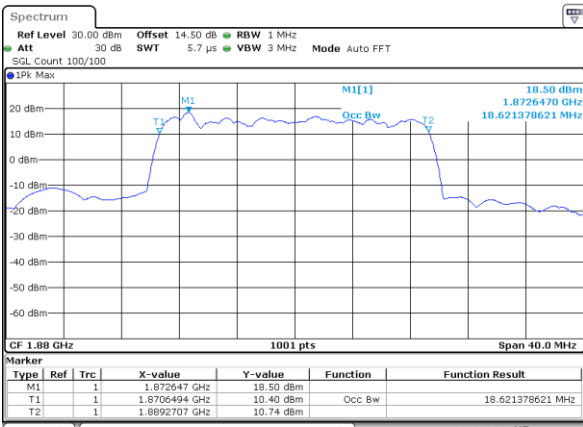

Lowest Channel / 20MHz / QPSK

Date: 16.OCT.2017 10:58:50

Lowest Channel / 20MHz / 16QAM

Date: 16.OCT.2017 10:59:09

Middle Channel / 20MHz / QPSK

Date: 16.OCT.2017 11:06:06

Middle Channel / 20MHz / 16QAM

Date: 16.OCT.2017 11:06:16

Highest Channel / 20MHz / QPSK

Date: 16.OCT.2017 11:08:30

Highest Channel / 20MHz / 16QAM

Date: 16.OCT.2017 11:08:48

LTE Band 4

Lowest Channel / 1.4MHz / QPSK

Date: 16.OCT.2017 13:17:54

Lowest Channel / 1.4MHz / 16QAM