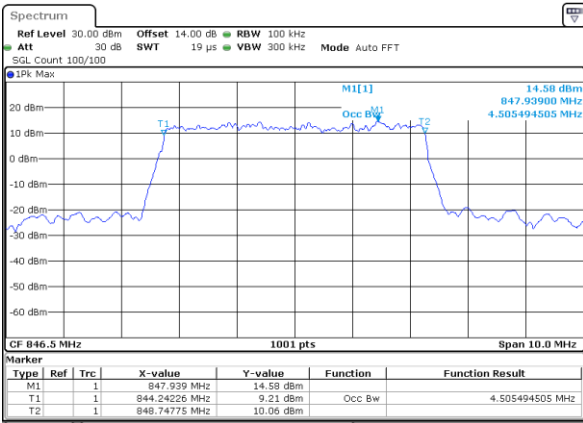

Middle Channel / 3MHz / 16QAM

Date: 16.OCT.2017 18:07:44

Highest Channel / 3MHz / QPSK

Date: 16.OCT.2017 18:10:07

Highest Channel / 3MHz / 16QAM

Date: 16.OCT.2017 18:10:17

LTE Band 5

Lowest Channel / 5MHz / QPSK

Date: 16.OCT.2017 18:19:18

Lowest Channel / 5MHz / 16QAM

Date: 16.OCT.2017 18:19:28

Middle Channel / 5MHz / QPSK

Date: 16.OCT.2017 18:28:28

Middle Channel / 5MHz / 16QAM

Date: 16.OCT.2017 18:28:38

Highest Channel / 5MHz / QPSK

Date: 16.OCT.2017 18:31:00

Highest Channel / 5MHz / 16QAM

Date: 16.OCT.2017 18:31:11

LTE Band 5

Lowest Channel / 10MHz / QPSK

Date: 16.OCT.2017 18:40:10

Lowest Channel / 10MHz / 16QAM

Date: 16.OCT.2017 18:40:20