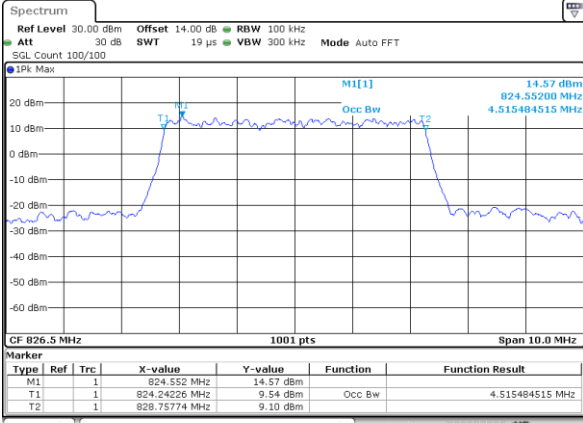

Date: 16.OCT.2017 17:49:24

LTE Band 5

Lowest Channel / 3MHz / QPSK

Date: 16.OCT.2017 17:58:24

Lowest Channel / 3MHz / 16QAM

Date: 16.OCT.2017 17:58:34

Middle Channel / 3MHz / QPSK

Date: 16.OCT.2017 18:07:34

Middle Channel / 3MHz / 16QAM

Date: 16.OCT.2017 18:07:44

Highest Channel / 3MHz / QPSK

Date: 16.OCT.2017 18:10:07

Highest Channel / 3MHz / 16QAM

Date: 16.OCT.2017 18:10:17

LTE Band 5

Lowest Channel / 5MHz / QPSK

Date: 16.OCT.2017 18:19:18

Lowest Channel / 5MHz / 16QAM

Date: 16.OCT.2017 18:19:28

Middle Channel / 5MHz / QPSK

Date: 16.OCT.2017 18:28:28

Middle Channel / 5MHz / 16QAM

Date: 16.OCT.2017 18:28:38

Highest Channel / 5MHz / QPSK