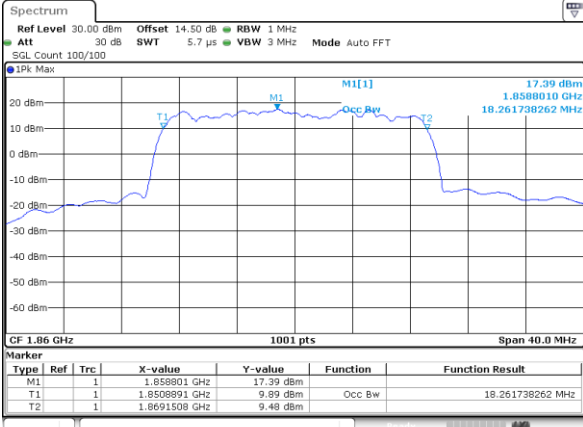

LTE Band 2

Lowest Channel / 20MHz / QPSK

Date: 16.OCT.2017 10:58:50