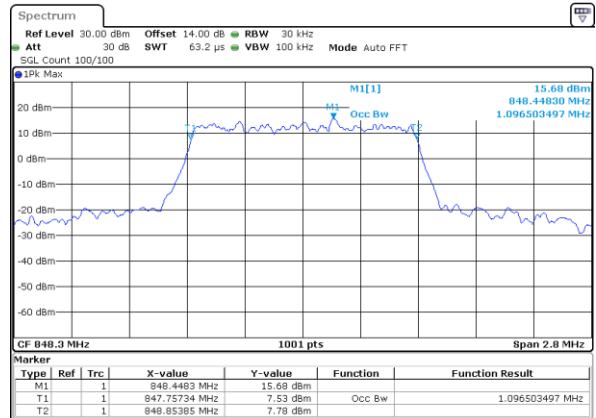

Middle Channel / 20MHz / QPSK

Middle Channel / 20MHz / 16QAM

Highest Channel / 20MHz / QPSK

Highest Channel / 20MHz / 16QAM

LTE Band 5

Lowest Channel / 1.4MHz / QPSK

Date: 16.OCT.2017 17:37:29

Lowest Channel / 1.4MHz / 16QAM

Date: 16.OCT.2017 17:37:39

Middle Channel / 1.4MHz / QPSK

Date: 16.OCT.2017 17:46:41

Middle Channel / 1.4MHz / 16QAM

Date: 16.OCT.2017 17:46:51

Highest Channel / 1.4MHz / QPSK

Date: 16.OCT.2017 17:49:14

Highest Channel / 1.4MHz / 16QAM

Date: 16.OCT.2017 17:49:24

LTE Band 5

Lowest Channel / 3MHz / QPSK

Date: 16.OCT.2017 17:58:24

Lowest Channel / 3MHz / 16QAM

Date: 16.OCT.2017 17:58:34

Middle Channel / 3MHz / QPSK

Date: 16.OCT.2017 18:07:34