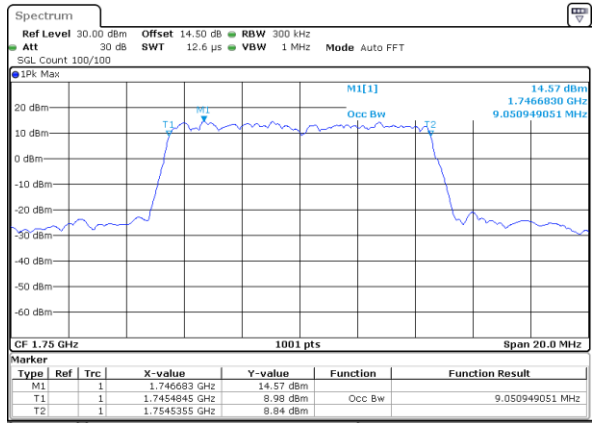

Date: 16.OCT.2017 14:01:20

Highest Channel / 5MHz / 16QAM

Date: 16.OCT.2017 14:01:30

LTE Band 4

Lowest Channel / 10MHz / QPSK

Date: 16.OCT.2017 14:13:10

Lowest Channel / 10MHz / 16QAM

Date: 16.OCT.2017 14:13:20

Middle Channel / 10MHz / QPSK

Date: 16.OCT.2017 14:20:20

Middle Channel / 10MHz / 16QAM

Date: 16.OCT.2017 14:20:30

Highest Channel / 10MHz / QPSK

Date: 16.OCT.2017 14:22:52

Highest Channel / 10MHz / 16QAM

Date: 16.OCT.2017 14:23:03

LTE Band 4

Lowest Channel / 15MHz / QPSK

Date: 16.OCT.2017 14:30:03

Lowest Channel / 15MHz / 16QAM

Date: 16.OCT.2017 14:30:13

Middle Channel / 15MHz / QPSK

Date: 16.OCT.2017 14:37:13

Middle Channel / 15MHz / 16QAM