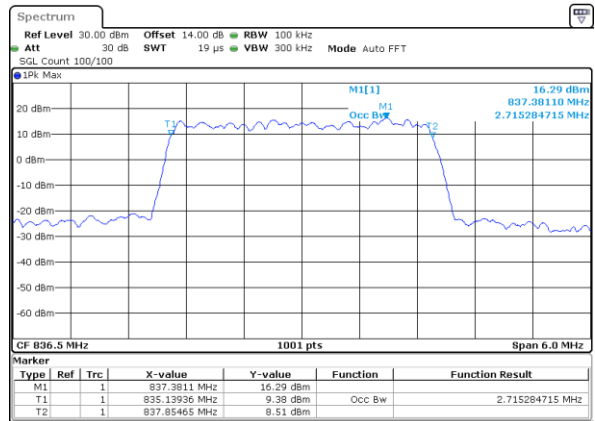

Date: 16.OCT.2017 17:49:24

LTE Band 5

Lowest Channel / 3MHz / QPSK

Date: 16.OCT.2017 17:58:24

Lowest Channel / 3MHz / 16QAM

Date: 16.OCT.2017 17:58:34

Middle Channel / 3MHz / QPSK

Date: 16.OCT.2017 18:07:34

Middle Channel / 3MHz / 16QAM

Date: 16.OCT.2017 18:07:44

Highest Channel / 3MHz / QPSK

Date: 16.OCT.2017 18:10:07

Highest Channel / 3MHz / 16QAM

Date: 16.OCT.2017 18:10:17

LTE Band 5

Lowest Channel / 5MHz / QPSK