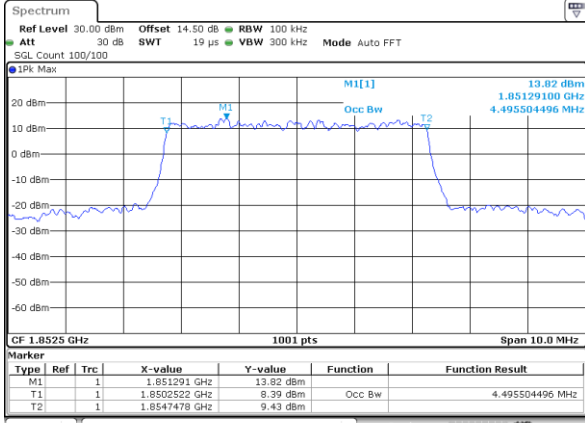

LTE Band 2

Lowest Channel / 5MHz / QPSK

Date: 16.OCT.2017 10:08:38

Lowest Channel / 5MHz / 16QAM

Date: 16.OCT.2017 10:08:48

Middle Channel / 5MHz / QPSK

Date: 16.OCT.2017 10:15:46

Middle Channel / 5MHz / 16QAM

Date: 16.OCT.2017 10:15:56

Highest Channel / 5MHz / QPSK

Date: 16.OCT.2017 10:18:18

Highest Channel / 5MHz / 16QAM

Date: 16.OCT.2017 10:18:28

LTE Band 2

Lowest Channel / 10MHz / QPSK

Date: 16.OCT.2017 10:25:25