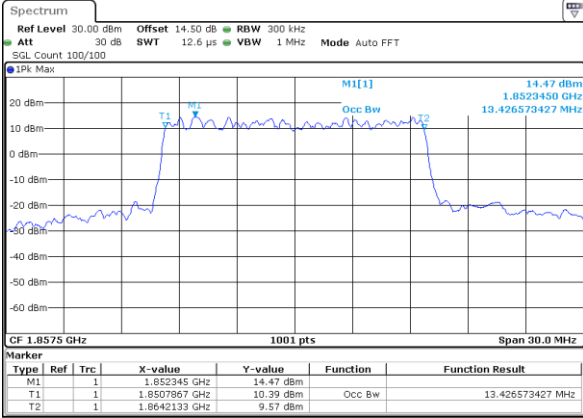

Highest Channel / 10MHz / 16QAM

Date: 16.OCT.2017 10:35:15

LTE Band 2

Lowest Channel / 15MHz / QPSK

Date: 16.OCT.2017 10:42:12

Lowest Channel / 15MHz / 16QAM

Date: 16.OCT.2017 10:42:12

Middle Channel / 15MHz / QPSK

Date: 16.OCT.2017 10:49:20

Middle Channel / 15MHz / 16QAM

Date: 16.OCT.2017 10:49:30

Highest Channel / 15MHz / QPSK

Date: 16.OCT.2017 10:51:51

Highest Channel / 15MHz / 16QAM

Date: 16.OCT.2017 10:52:01

LTE Band 2