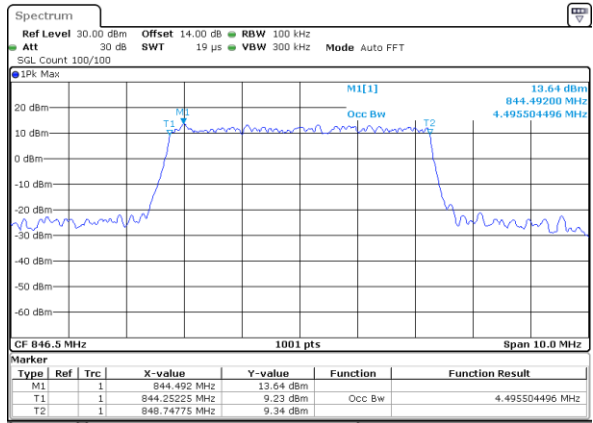

Middle Channel / 3MHz / 16QAM

Date: 16.OCT.2017 18:07:44

Highest Channel / 3MHz / QPSK

Date: 16.OCT.2017 18:10:07

Highest Channel / 3MHz / 16QAM

Date: 16.OCT.2017 18:10:17

LTE Band 5

Lowest Channel / 5MHz / QPSK

Date: 16.OCT.2017 18:19:18

Lowest Channel / 5MHz / 16QAM

Date: 16.OCT.2017 18:19:28

Middle Channel / 5MHz / QPSK

Date: 16.OCT.2017 18:28:28

Middle Channel / 5MHz / 16QAM

Date: 16.OCT.2017 18:28:38

Highest Channel / 5MHz / QPSK

Date: 16.OCT.2017 18:31:00

Highest Channel / 5MHz / 16QAM

Date: 16.OCT.2017 18:31:11

LTE Band 5

Lowest Channel / 10MHz / QPSK

Date: 16.OCT.2017 18:40:10

Lowest Channel / 10MHz / 16QAM

Date: 16.OCT.2017 18:40:20