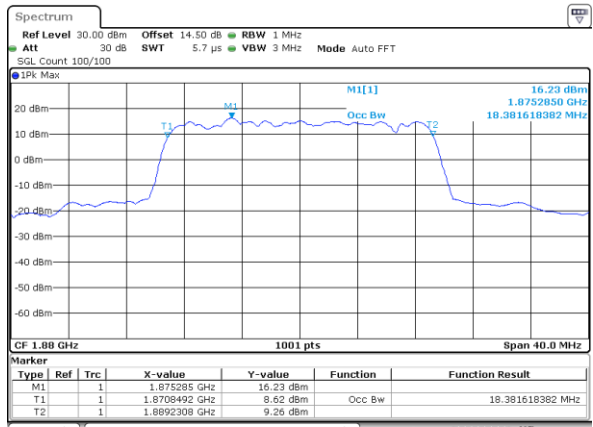

Lowest Channel / 20MHz / QPSK

Date: 16.OCT.2017 10:58:50

Lowest Channel / 20MHz / 16QAM

Date: 16.OCT.2017 10:59:09

Middle Channel / 20MHz / QPSK

Date: 16.OCT.2017 11:06:06

Middle Channel / 20MHz / 16QAM

Date: 16.OCT.2017 11:06:16

Highest Channel / 20MHz / QPSK

Date: 16.OCT.2017 11:08:30

Highest Channel / 20MHz / 16QAM

Date: 16.OCT.2017 11:08:48

LTE Band 4

Lowest Channel / 1.4MHz / QPSK

Date: 16.OCT.2017 13:17:54

Lowest Channel / 1.4MHz / 16QAM