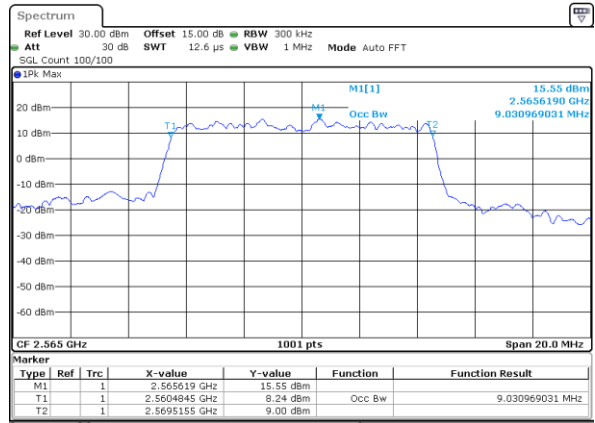

Date: 16.OCT.2017 19:25:14

Highest Channel / 5MHz / QPSK

Date: 16.OCT.2017 19:27:32

Highest Channel / 5MHz / 16QAM

Date: 16.OCT.2017 19:27:42

LTE Band 7

Lowest Channel / 10MHz / QPSK

Date: 16.OCT.2017 19:34:39

Lowest Channel / 10MHz / 16QAM

Date: 16.OCT.2017 19:34:49

Middle Channel / 10MHz / QPSK

Date: 16.OCT.2017 19:41:43

Middle Channel / 10MHz / 16QAM

Date: 16.OCT.2017 19:41:53

Highest Channel / 10MHz / QPSK

Date: 16.OCT.2017 19:44:11

Highest Channel / 10MHz / 16QAM

Date: 16.OCT.2017 19:44:21

LTE Band 7

Lowest Channel / 15MHz / QPSK

Date: 16.OCT.2017 19:51:18

Lowest Channel / 15MHz / 16QAM

Date: 16.OCT.2017 19:51:28

Middle Channel / 15MHz / QPSK