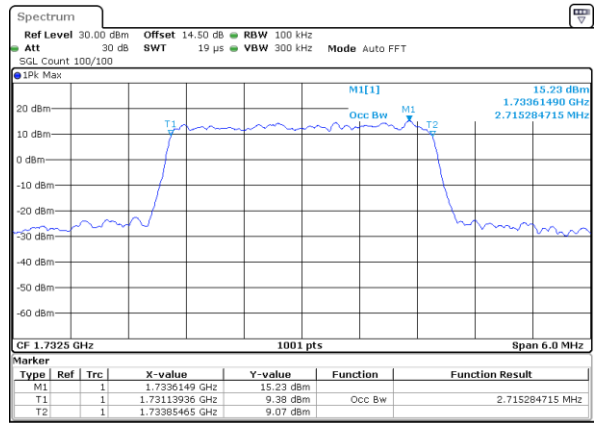

Date: 16.OCT.2017 13:27:45

LTE Band 4

Lowest Channel / 3MHz / QPSK

Date: 16.OCT.2017 13:34:45

Lowest Channel / 3MHz / 16QAM

Date: 16.OCT.2017 13:34:56

Middle Channel / 3MHz / QPSK

Date: 16.OCT.2017 13:41:55

Middle Channel / 3MHz / 16QAM

Date: 16.OCT.2017 13:42:05

Highest Channel / 3MHz / QPSK

Date: 16.OCT.2017 13:44:28

Highest Channel / 3MHz / 16QAM

Date: 16.OCT.2017 13:44:38

LTE Band 4

Lowest Channel / 5MHz / QPSK