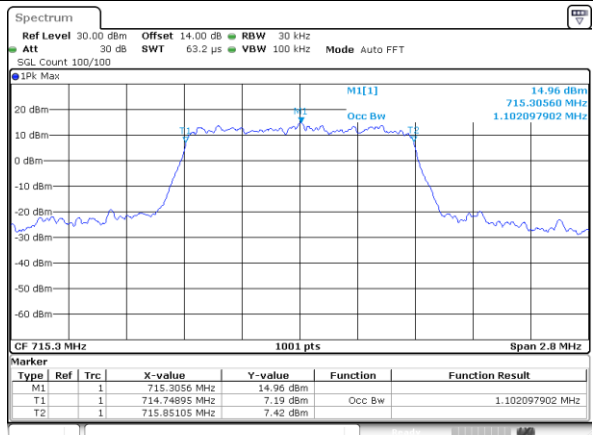

Highest Channel / 20MHz / QPSK

Date: 16.OCT.2017 21:12:13

Highest Channel / 20MHz / 16QAM

Date: 16.OCT.2017 21:12:23

LTE Band 12

Lowest Channel / 1.4MHz / QPSK

Date: 17.OCT.2017 08:13:47

Lowest Channel / 1.4MHz / 16QAM

Date: 17.OCT.2017 08:13:58

Middle Channel / 1.4MHz / QPSK

Date: 17.OCT.2017 08:41:57

Middle Channel / 1.4MHz / 16QAM

Date: 17.OCT.2017 08:42:07

Highest Channel / 1.4MHz / QPSK

Date: 17.OCT.2017 08:44:29

Highest Channel / 1.4MHz / 16QAM

Date: 17.OCT.2017 08:44:39

LTE Band 12

Lowest Channel / 3MHz / QPSK

Date: 17.OCT.2017 08:51:40

Lowest Channel / 3MHz / 16QAM

Date: 17.OCT.2017 08:51:50

Middle Channel / 3MHz / QPSK

Date: 17.OCT.2017 08:58:50