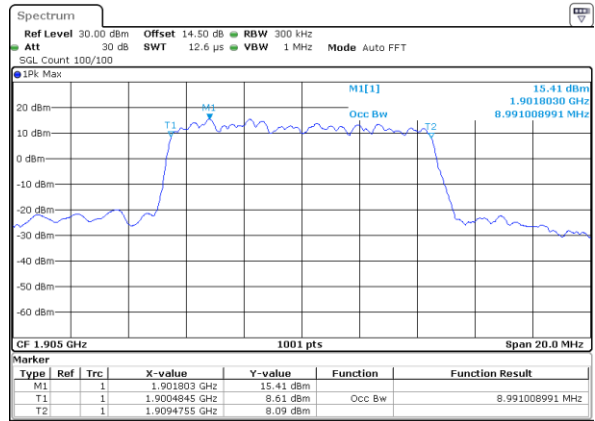

Date: 16.OCT.2017 10:15:56

Highest Channel / 5MHz / QPSK

Date: 16.OCT.2017 10:18:18

Highest Channel / 5MHz / 16QAM

Date: 16.OCT.2017 10:18:28

LTE Band 2

Lowest Channel / 10MHz / QPSK

Date: 16.OCT.2017 10:25:25

Lowest Channel / 10MHz / 16QAM

Date: 16.OCT.2017 10:25:35

Middle Channel / 10MHz / QPSK

Date: 16.OCT.2017 10:32:33

Middle Channel / 10MHz / 16QAM

Date: 16.OCT.2017 10:32:43

Highest Channel / 10MHz / QPSK

Date: 16.OCT.2017 10:35:05

Highest Channel / 10MHz / 16QAM

Date: 16.OCT.2017 10:35:15

LTE Band 2

Lowest Channel / 15MHz / QPSK

Date: 16.OCT.2017 10:42:12

Lowest Channel / 15MHz / 16QAM

Date: 16.OCT.2017 10:42:12

Middle Channel / 15MHz / QPSK