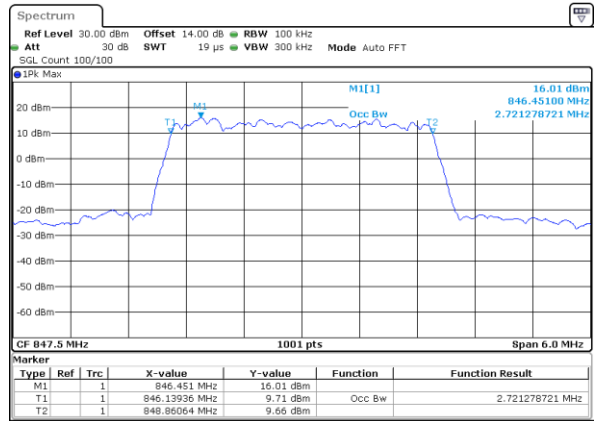

Date: 16.OCT.2017 17:49:24

LTE Band 5

Lowest Channel / 3MHz / QPSK

Date: 16.OCT.2017 17:58:24

Lowest Channel / 3MHz / 16QAM

Date: 16.OCT.2017 17:58:34

Middle Channel / 3MHz / QPSK

Date: 16.OCT.2017 18:07:34

Middle Channel / 3MHz / 16QAM

Date: 16.OCT.2017 18:07:44

Highest Channel / 3MHz / QPSK

Date: 16.OCT.2017 18:10:07

Highest Channel / 3MHz / 16QAM

Date: 16.OCT.2017 18:10:17

LTE Band 5

Lowest Channel / 5MHz / QPSK