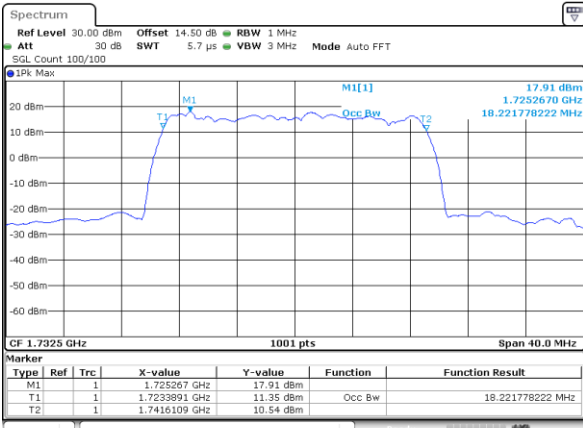

Date: 16.OCT.2017 14:37:23

Highest Channel / 15MHz / QPSK

Date: 16.OCT.2017 14:39:46

Highest Channel / 15MHz / 16QAM

Date: 16.OCT.2017 14:39:56

LTE Band 4

Lowest Channel / 20MHz / QPSK

Lowest Channel / 20MHz / 16QAM

Middle Channel / 20MHz / QPSK

Middle Channel / 20MHz / 16QAM

Highest Channel / 20MHz / QPSK

Highest Channel / 20MHz / 16QAM

LTE Band 5

Lowest Channel / 1.4MHz / QPSK

Date: 16.OCT.2017 17:37:29

Lowest Channel / 1.4MHz / 16QAM