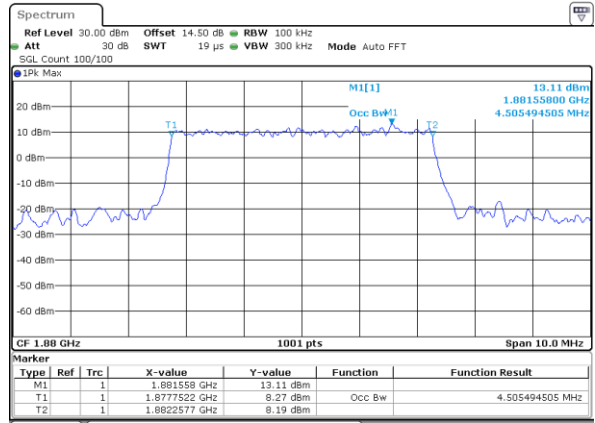

LTE Band 2

Lowest Channel / 5MHz / QPSK

Date: 16.OCT.2017 10:08:38

Lowest Channel / 5MHz / 16QAM

Date: 16.OCT.2017 10:08:48

Middle Channel / 5MHz / QPSK

Date: 16.OCT.2017 10:15:46

Middle Channel / 5MHz / 16QAM

Date: 16.OCT.2017 10:15:56

Highest Channel / 5MHz / QPSK

Date: 16.OCT.2017 10:18:18

Highest Channel / 5MHz / 16QAM

Date: 16.OCT.2017 10:18:28

LTE Band 2

Lowest Channel / 10MHz / QPSK

Date: 16.OCT.2017 10:25:25