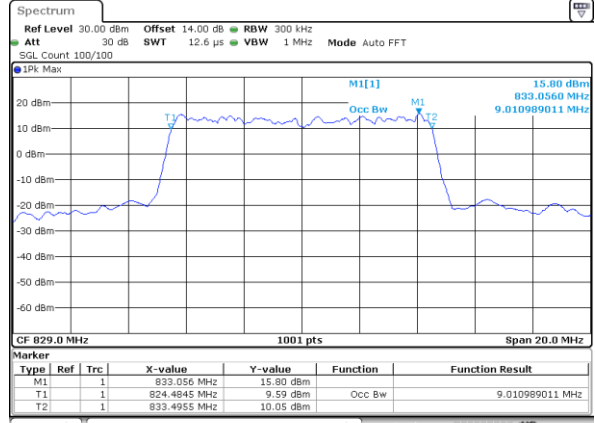

Date: 16.OCT.2017 18:31:00

Highest Channel / 5MHz / 16QAM

Date: 16.OCT.2017 18:31:11

LTE Band 5

Lowest Channel / 10MHz / QPSK

Date: 16.OCT.2017 18:40:10

Lowest Channel / 10MHz / 16QAM

Date: 16.OCT.2017 18:40:20

Middle Channel / 10MHz / QPSK

Date: 16.OCT.2017 18:49:19

Middle Channel / 10MHz / 16QAM

Date: 16.OCT.2017 18:49:29

Highest Channel / 10MHz / QPSK

Date: 16.OCT.2017 18:51:52

Highest Channel / 10MHz / 16QAM

Date: 16.OCT.2017 18:52:02