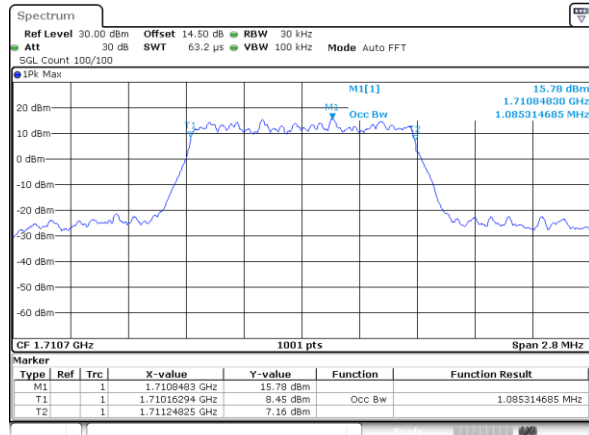

Highest Channel / 20MHz / QPSK

Date: 16.OCT.2017 11:08:30

Highest Channel / 20MHz / 16QAM

Date: 16.OCT.2017 11:08:48

LTE Band 4

Lowest Channel / 1.4MHz / QPSK

Date: 16.OCT.2017 13:17:54

Lowest Channel / 1.4MHz / 16QAM