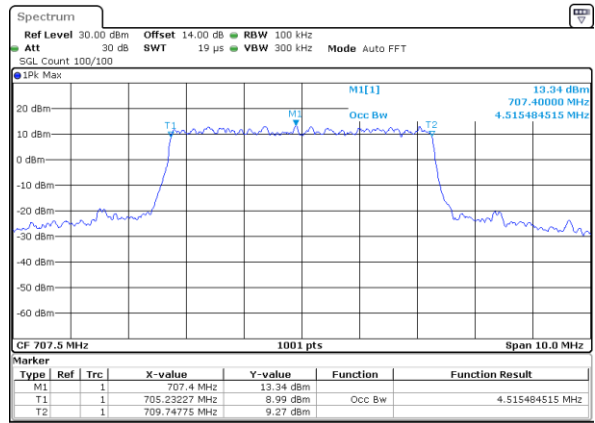

Middle Channel / 3MHz / 16QAM

Date: 17.OCT.2017 08:59:00

Highest Channel / 3MHz / QPSK

Date: 17.OCT.2017 09:01:23

Highest Channel / 3MHz / 16QAM

Date: 17.OCT.2017 09:01:33

LTE Band 12

Lowest Channel / 5MHz / QPSK

Date: 17.OCT.2017 09:08:33

Lowest Channel / 5MHz / 16QAM

Date: 17.OCT.2017 09:08:43

Middle Channel / 5MHz / QPSK

Date: 17.OCT.2017 09:15:43

Middle Channel / 5MHz / 16QAM

Date: 17.OCT.2017 09:15:53

Highest Channel / 5MHz / QPSK

Date: 17.OCT.2017 09:18:15

Highest Channel / 5MHz / 16QAM

Date: 17.OCT.2017 09:18:26

LTE Band 12

Lowest Channel / 10MHz / QPSK

Date: 17.OCT.2017 09:25:26

Lowest Channel / 10MHz / 16QAM

Date: 17.OCT.2017 09:25:36