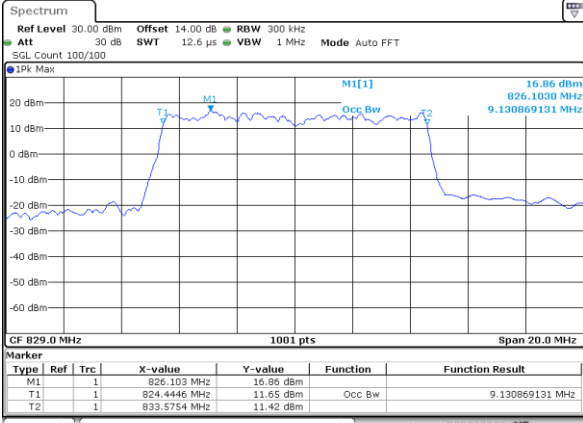

Date: 16.OCT.2017 18:31:00

Highest Channel / 5MHz / 16QAM

Date: 16.OCT.2017 18:31:11

LTE Band 5

Lowest Channel / 10MHz / QPSK

Date: 16.OCT.2017 18:40:10

Lowest Channel / 10MHz / 16QAM

Date: 16.OCT.2017 18:40:20

Middle Channel / 10MHz / QPSK

Date: 16.OCT.2017 18:49:19

Middle Channel / 10MHz / 16QAM

Date: 16.OCT.2017 18:49:29

Highest Channel / 10MHz / QPSK

Date: 16.OCT.2017 18:51:52

Highest Channel / 10MHz / 16QAM

Date: 16.OCT.2017 18:52:02