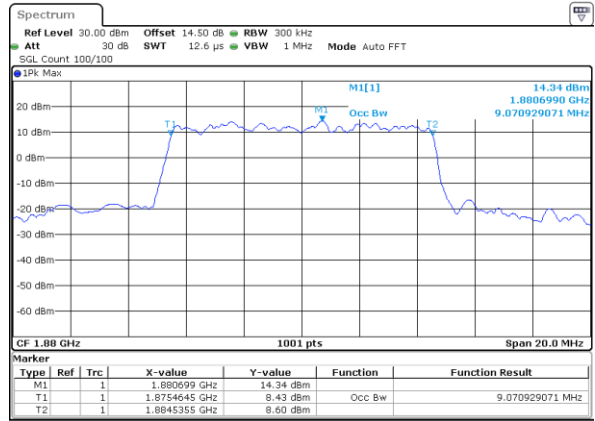

Date: 16.OCT.2017 10:15:56

Highest Channel / 5MHz / QPSK

Date: 16.OCT.2017 10:18:18

Highest Channel / 5MHz / 16QAM

Date: 16.OCT.2017 10:18:28

LTE Band 2

Lowest Channel / 10MHz / QPSK

Date: 16.OCT.2017 10:25:25

Lowest Channel / 10MHz / 16QAM

Date: 16.OCT.2017 10:25:35

Middle Channel / 10MHz / QPSK

Date: 16.OCT.2017 10:32:33

Middle Channel / 10MHz / 16QAM

Date: 16.OCT.2017 10:32:43

Highest Channel / 10MHz / QPSK

Date: 16.OCT.2017 10:35:05

Highest Channel / 10MHz / 16QAM

Date: 16.OCT.2017 10:35:15

LTE Band 2

Lowest Channel / 15MHz / QPSK

Date: 16.OCT.2017 10:42:12

Lowest Channel / 15MHz / 16QAM

Date: 16.OCT.2017 10:42:12

Middle Channel / 15MHz / QPSK