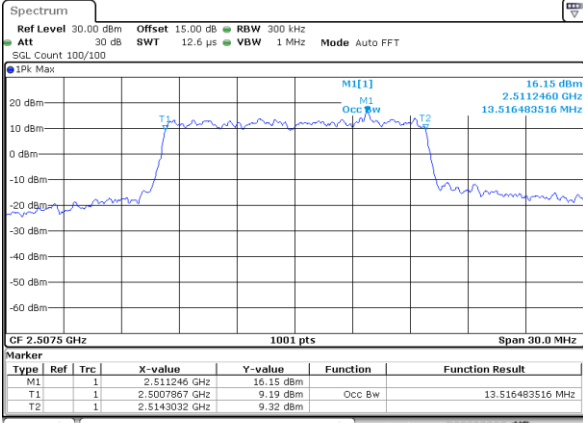

Lowest Channel / 10MHz / 16QAM

Date: 16.OCT.2017 19:34:49

Middle Channel / 10MHz / QPSK

Date: 16.OCT.2017 19:41:43

Middle Channel / 10MHz / 16QAM

Date: 16.OCT.2017 19:41:53

Highest Channel / 10MHz / QPSK

Date: 16.OCT.2017 19:44:11

Highest Channel / 10MHz / 16QAM

Date: 16.OCT.2017 19:44:21

LTE Band 7

Lowest Channel / 15MHz / QPSK

Date: 16.OCT.2017 19:51:18

Lowest Channel / 15MHz / 16QAM

Date: 16.OCT.2017 19:51:28

Middle Channel / 15MHz / QPSK

Date: 16.OCT.2017 20:17:09

Middle Channel / 15MHz / 16QAM

Date: 16.OCT.2017 20:17:19

Highest Channel / 15MHz / QPSK

Date: 16.OCT.2017 20:19:37

Highest Channel / 15MHz / 16QAM

Date: 16.OCT.2017 20:19:47

LTE Band 7