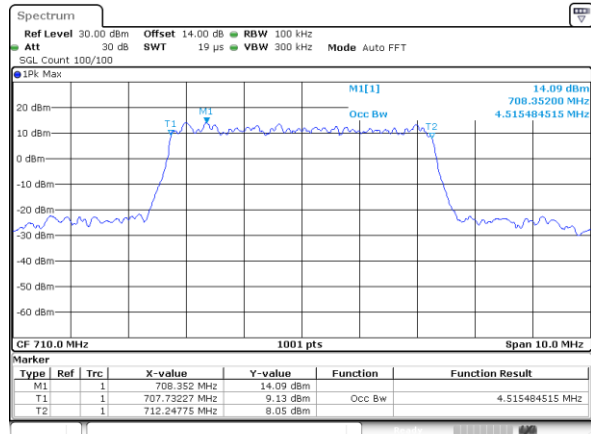

LTE Band 17

Lowest Channel / 5MHz / QPSK

Date: 16.OCT.2017 22:35:41

Lowest Channel / 5MHz / 16QAM

Date: 16.OCT.2017 22:35:52

Middle Channel / 5MHz / QPSK

Date: 16.OCT.2017 22:42:52

Middle Channel / 5MHz / 16QAM

Date: 16.OCT.2017 22:43:03

Highest Channel / 5MHz / QPSK

Date: 16.OCT.2017 22:45:26

Highest Channel / 5MHz / 16QAM

Date: 16.OCT.2017 22:45:36

LTE Band 17

Lowest Channel / 10MHz / QPSK

Date: 16.OCT.2017 22:52:35