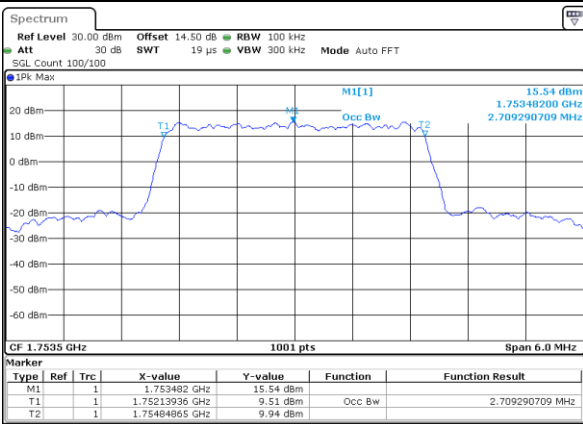

Date: 16.OCT.2017 13:27:45

LTE Band 4

Lowest Channel / 3MHz / QPSK

Date: 16.OCT.2017 13:34:45

Lowest Channel / 3MHz / 16QAM

Date: 16.OCT.2017 13:34:56

Middle Channel / 3MHz / QPSK

Date: 16.OCT.2017 13:41:55

Middle Channel / 3MHz / 16QAM

Date: 16.OCT.2017 13:42:05

Highest Channel / 3MHz / QPSK

Date: 16.OCT.2017 13:44:28

Highest Channel / 3MHz / 16QAM

Date: 16.OCT.2017 13:44:38

LTE Band 4

Lowest Channel / 5MHz / QPSK