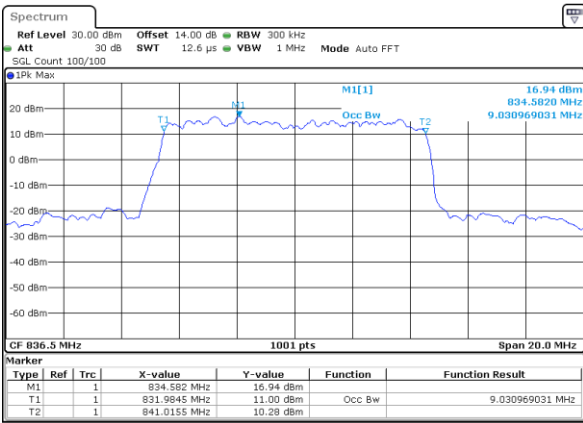

Date: 16.OCT.2017 18:31:00

Highest Channel / 5MHz / 16QAM

Date: 16.OCT.2017 18:31:11

LTE Band 5

Lowest Channel / 10MHz / QPSK

Date: 16.OCT.2017 18:40:10

Lowest Channel / 10MHz / 16QAM

Date: 16.OCT.2017 18:40:20

Middle Channel / 10MHz / QPSK

Date: 16.OCT.2017 18:49:19

Middle Channel / 10MHz / 16QAM

Date: 16.OCT.2017 18:49:29

Highest Channel / 10MHz / QPSK

Date: 16.OCT.2017 18:51:52

Highest Channel / 10MHz / 16QAM

Date: 16.OCT.2017 18:52:02