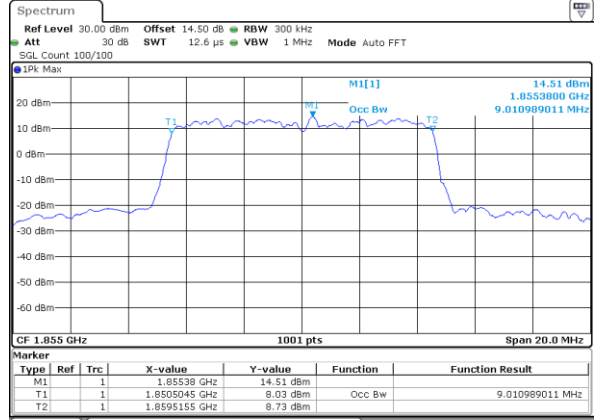

LTE Band 2

Lowest Channel / 5MHz / QPSK

Date: 16.OCT.2017 10:08:38

Lowest Channel / 5MHz / 16QAM

Date: 16.OCT.2017 10:08:48

Middle Channel / 5MHz / QPSK

Date: 16.OCT.2017 10:15:46

Middle Channel / 5MHz / 16QAM

Date: 16.OCT.2017 10:15:56

Highest Channel / 5MHz / QPSK

Date: 16.OCT.2017 10:18:18

Highest Channel / 5MHz / 16QAM

Date: 16.OCT.2017 10:18:28

LTE Band 2

Lowest Channel / 10MHz / QPSK

Date: 16.OCT.2017 10:25:25

Lowest Channel / 10MHz / 16QAM

Date: 16.OCT.2017 10:25:35

Middle Channel / 10MHz / QPSK

Date: 16.OCT.2017 10:32:33

Middle Channel / 10MHz / 16QAM

Date: 16.OCT.2017 10:32:43

Highest Channel / 10MHz / QPSK

Date: 16.OCT.2017 10:35:05