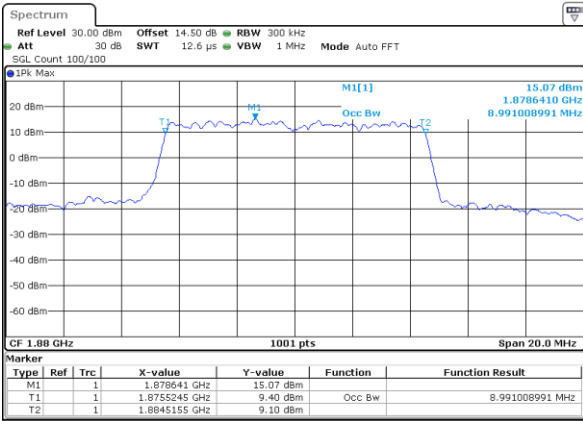

LTE Band 2

Lowest Channel / 5MHz / QPSK

Date: 16.OCT.2017 10:08:38

Lowest Channel / 5MHz / 16QAM

Date: 16.OCT.2017 10:08:48

Middle Channel / 5MHz / QPSK

Date: 16.OCT.2017 10:15:46

Middle Channel / 5MHz / 16QAM

Date: 16.OCT.2017 10:15:56

Highest Channel / 5MHz / QPSK

Date: 16.OCT.2017 10:18:18

Highest Channel / 5MHz / 16QAM

Date: 16.OCT.2017 10:18:28

LTE Band 2

Lowest Channel / 10MHz / QPSK

Date: 16.OCT.2017 10:25:25

Lowest Channel / 10MHz / 16QAM

Date: 16.OCT.2017 10:25:35

Middle Channel / 10MHz / QPSK

Date: 16.OCT.2017 10:32:33

Middle Channel / 10MHz / 16QAM

Date: 16.OCT.2017 10:32:43

Highest Channel / 10MHz / QPSK

Date: 16.OCT.2017 10:35:05

Highest Channel / 10MHz / 16QAM

Date: 16.OCT.2017 10:35:15

LTE Band 2

Lowest Channel / 15MHz / QPSK

Date: 16.OCT.2017 10:42:12

Lowest Channel / 15MHz / 16QAM

Date: 16.OCT.2017 10:42:12

Middle Channel / 15MHz / QPSK