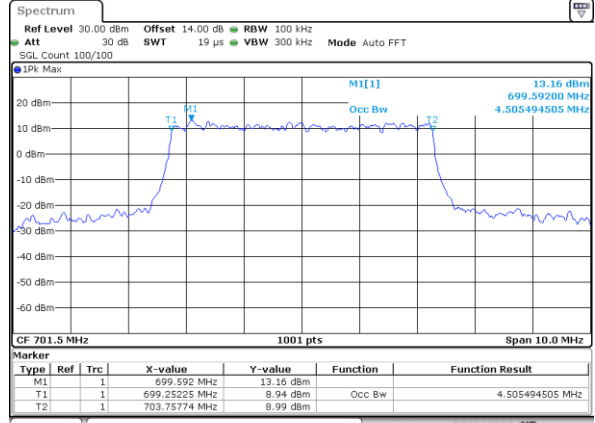

Date: 17.OCT.2017 08:44:39

LTE Band 12

Lowest Channel / 3MHz / QPSK

Date: 17.OCT.2017 08:51:40

Lowest Channel / 3MHz / 16QAM

Date: 17.OCT.2017 08:51:50

Middle Channel / 3MHz / QPSK

Date: 17.OCT.2017 08:58:50

Middle Channel / 3MHz / 16QAM

Date: 17.OCT.2017 08:59:00

Highest Channel / 3MHz / QPSK

Date: 17.OCT.2017 09:01:23

Highest Channel / 3MHz / 16QAM

Date: 17.OCT.2017 09:01:33

LTE Band 12

Lowest Channel / 5MHz / QPSK

Date: 17.OCT.2017 09:08:33

Lowest Channel / 5MHz / 16QAM

Date: 17.OCT.2017 09:08:43

Middle Channel / 5MHz / QPSK

Date: 17.OCT.2017 09:15:43

Middle Channel / 5MHz / 16QAM

Date: 17.OCT.2017 09:15:53

Highest Channel / 5MHz / QPSK