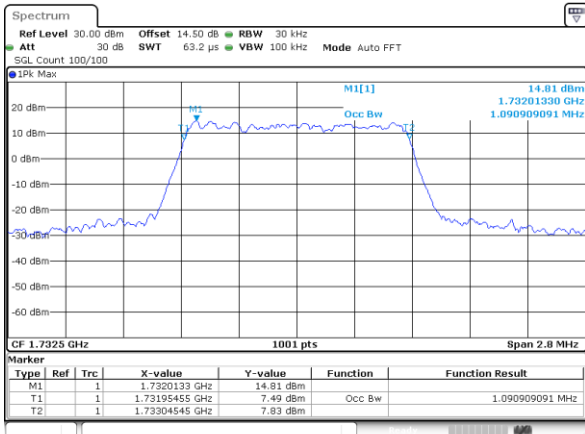

Middle Channel / 1.4MHz / QPSK

Date: 16.OCT.2017 13:25:03