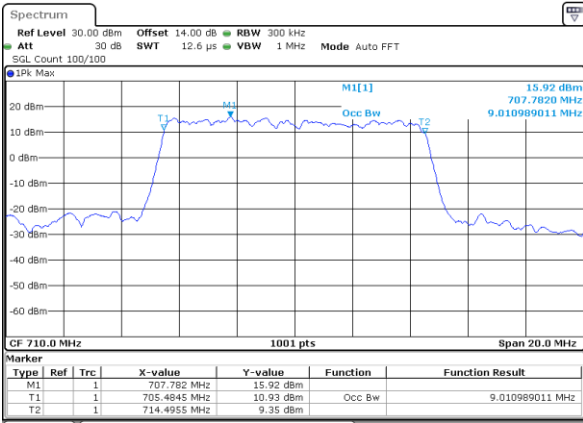

LTE Band 17

Lowest Channel / 5MHz / QPSK

Date: 16.OCT.2017 22:35:41

Lowest Channel / 5MHz / 16QAM

Date: 16.OCT.2017 22:35:52

Middle Channel / 5MHz / QPSK

Date: 16.OCT.2017 22:42:52

Middle Channel / 5MHz / 16QAM

Date: 16.OCT.2017 22:43:03

Highest Channel / 5MHz / QPSK

Date: 16.OCT.2017 22:45:26

Highest Channel / 5MHz / 16QAM

Date: 16.OCT.2017 22:45:36

LTE Band 17

Lowest Channel / 10MHz / QPSK

Date: 16.OCT.2017 22:52:35

Lowest Channel / 10MHz / 16QAM

Date: 16.OCT.2017 22:52:45

Middle Channel / 10MHz / QPSK

Date: 16.OCT.2017 22:59:44

Middle Channel / 10MHz / 16QAM

Date: 16.OCT.2017 22:59:54

Highest Channel / 10MHz / QPSK

Date: 16.OCT.2017 23:02:16