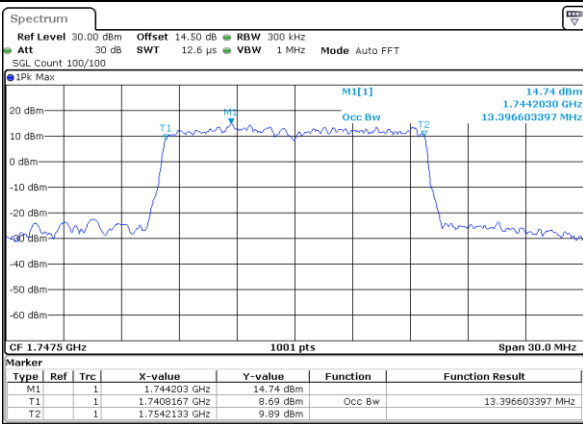

LTE Band 4

Lowest Channel / 15MHz / QPSK

Date: 16.OCT.2017 14:30:03

Lowest Channel / 15MHz / 16QAM

Date: 16.OCT.2017 14:30:13

Middle Channel / 15MHz / QPSK

Date: 16.OCT.2017 14:37:13

Middle Channel / 15MHz / 16QAM

Date: 16.OCT.2017 14:37:23

Highest Channel / 15MHz / QPSK

Date: 16.OCT.2017 14:39:46

Highest Channel / 15MHz / 16QAM

Date: 16.OCT.2017 14:39:56

LTE Band 4

Lowest Channel / 20MHz / QPSK

Lowest Channel / 20MHz / 16QAM