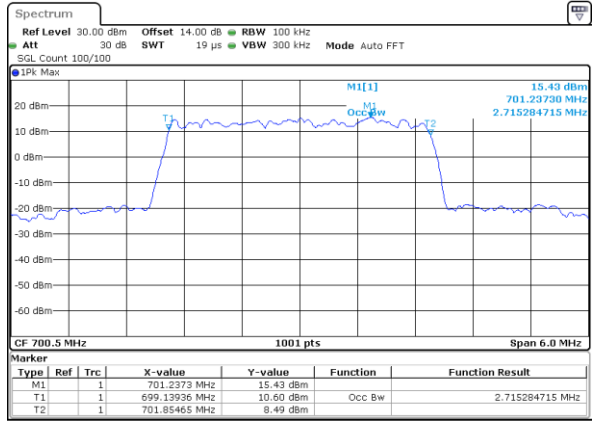

Date: 17.OCT.2017 08:13:58

Middle Channel / 1.4MHz / QPSK

Date: 17.OCT.2017 08:41:57

Middle Channel / 1.4MHz / 16QAM

Date: 17.OCT.2017 08:42:07

Highest Channel / 1.4MHz / QPSK

Date: 17.OCT.2017 08:44:29

Highest Channel / 1.4MHz / 16QAM

Date: 17.OCT.2017 08:44:39

LTE Band 12

Lowest Channel / 3MHz / QPSK

Date: 17.OCT.2017 08:51:40

Lowest Channel / 3MHz / 16QAM

Date: 17.OCT.2017 08:51:50

Middle Channel / 3MHz / QPSK

Date: 17.OCT.2017 08:58:50

Middle Channel / 3MHz / 16QAM

Date: 17.OCT.2017 08:59:00

Highest Channel / 3MHz / QPSK

Date: 17.OCT.2017 09:01:23

Highest Channel / 3MHz / 16QAM

Date: 17.OCT.2017 09:01:33

LTE Band 12

Lowest Channel / 5MHz / QPSK