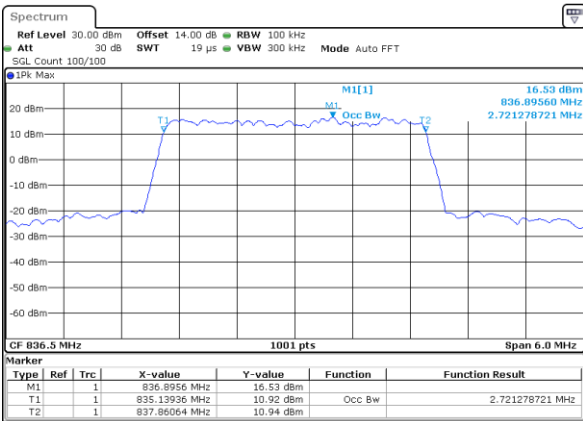

Date: 16.OCT.2017 17:49:24

LTE Band 5

Lowest Channel / 3MHz / QPSK

Date: 16.OCT.2017 17:58:24

Lowest Channel / 3MHz / 16QAM

Date: 16.OCT.2017 17:58:34

Middle Channel / 3MHz / QPSK

Date: 16.OCT.2017 18:07:34

Middle Channel / 3MHz / 16QAM

Date: 16.OCT.2017 18:07:44

Highest Channel / 3MHz / QPSK

Date: 16.OCT.2017 18:10:07

Highest Channel / 3MHz / 16QAM

Date: 16.OCT.2017 18:10:17

LTE Band 5

Lowest Channel / 5MHz / QPSK