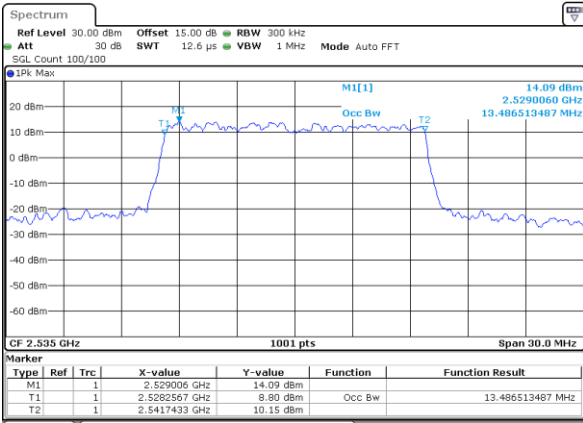

Highest Channel / 10MHz / 16QAM

Date: 16.OCT.2017 19:44:21

LTE Band 7

Lowest Channel / 15MHz / QPSK

Date: 16.OCT.2017 19:51:18

Lowest Channel / 15MHz / 16QAM

Date: 16.OCT.2017 19:51:28

Middle Channel / 15MHz / QPSK

Date: 16.OCT.2017 20:17:09

Middle Channel / 15MHz / 16QAM

Date: 16.OCT.2017 20:17:19

Highest Channel / 15MHz / QPSK

Date: 16.OCT.2017 20:19:37

Highest Channel / 15MHz / 16QAM

Date: 16.OCT.2017 20:19:47

LTE Band 7