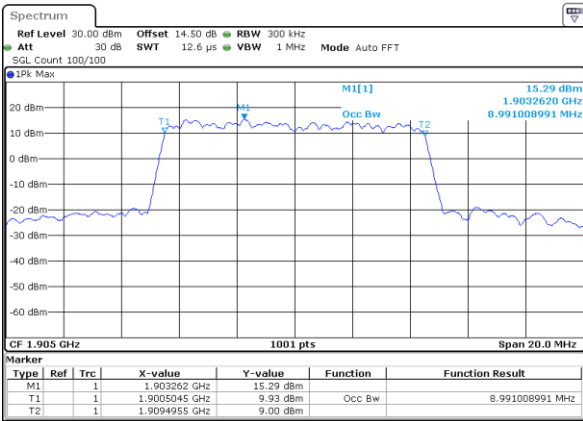

Date: 16.OCT.2017 10:15:56

Highest Channel / 5MHz / QPSK

Date: 16.OCT.2017 10:18:18

Highest Channel / 5MHz / 16QAM

Date: 16.OCT.2017 10:18:28

LTE Band 2

Lowest Channel / 10MHz / QPSK

Date: 16.OCT.2017 10:25:25

Lowest Channel / 10MHz / 16QAM

Date: 16.OCT.2017 10:25:35

Middle Channel / 10MHz / QPSK

Date: 16.OCT.2017 10:32:33

Middle Channel / 10MHz / 16QAM

Date: 16.OCT.2017 10:32:43

Highest Channel / 10MHz / QPSK

Date: 16.OCT.2017 10:35:05

Highest Channel / 10MHz / 16QAM

Date: 16.OCT.2017 10:35:15

LTE Band 2

Lowest Channel / 15MHz / QPSK

Date: 16.OCT.2017 10:42:12

Lowest Channel / 15MHz / 16QAM

Date: 16.OCT.2017 10:42:12

Middle Channel / 15MHz / QPSK