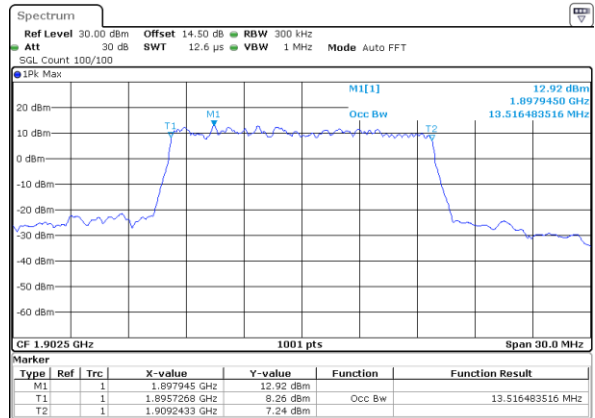

Highest Channel / 10MHz / 16QAM

Date: 16.OCT.2017 10:35:15

LTE Band 2

Lowest Channel / 15MHz / QPSK

Date: 16.OCT.2017 10:42:12

Lowest Channel / 15MHz / 16QAM

Date: 16.OCT.2017 10:42:12

Middle Channel / 15MHz / QPSK

Date: 16.OCT.2017 10:49:20

Middle Channel / 15MHz / 16QAM

Date: 16.OCT.2017 10:49:30

Highest Channel / 15MHz / QPSK

Date: 16.OCT.2017 10:51:51

Highest Channel / 15MHz / 16QAM

Date: 16.OCT.2017 10:52:01

LTE Band 2