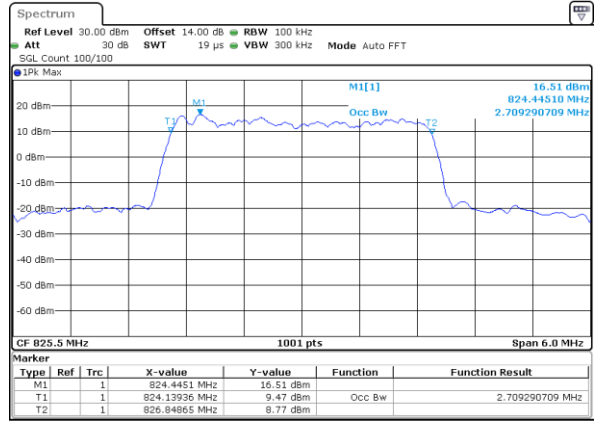

Date: 16.OCT.2017 17:49:24

LTE Band 5

Lowest Channel / 3MHz / QPSK

Date: 16.OCT.2017 17:58:24

Lowest Channel / 3MHz / 16QAM

Date: 16.OCT.2017 17:58:34

Middle Channel / 3MHz / QPSK

Date: 16.OCT.2017 18:07:34

Middle Channel / 3MHz / 16QAM

Date: 16.OCT.2017 18:07:44

Highest Channel / 3MHz / QPSK

Date: 16.OCT.2017 18:10:07

Highest Channel / 3MHz / 16QAM

Date: 16.OCT.2017 18:10:17

LTE Band 5

Lowest Channel / 5MHz / QPSK