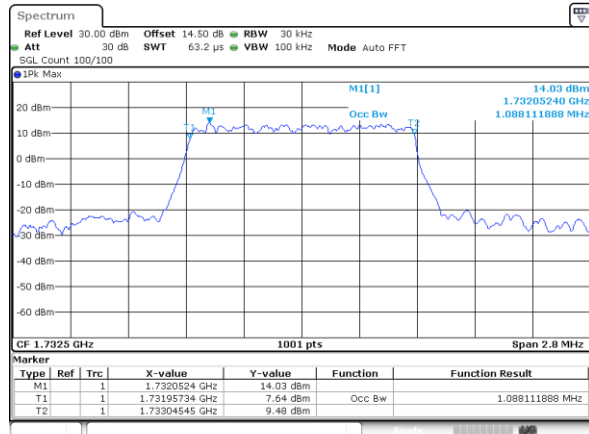

Highest Channel / 20MHz / QPSK

Date: 16.OCT.2017 11:08:30

Highest Channel / 20MHz / 16QAM

Date: 16.OCT.2017 11:08:48

LTE Band 4

Lowest Channel / 1.4MHz / QPSK

Date: 16.OCT.2017 13:17:54

Lowest Channel / 1.4MHz / 16QAM

Date: 16.OCT.2017 13:18:04

Middle Channel / 1.4MHz / QPSK

Date: 16.OCT.2017 13:25:03

Middle Channel / 1.4MHz / 16QAM

Date: 16.OCT.2017 13:25:13

Highest Channel / 1.4MHz / QPSK

Date: 16.OCT.2017 13:27:35

Highest Channel / 1.4MHz / 16QAM