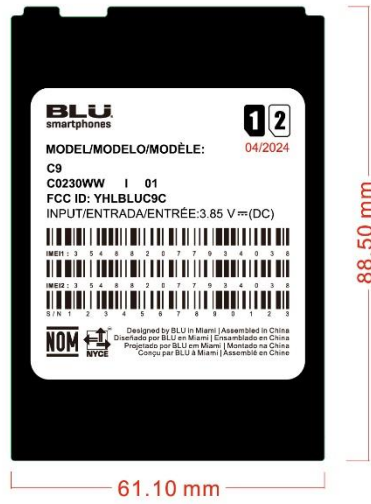

Handset label

Label location