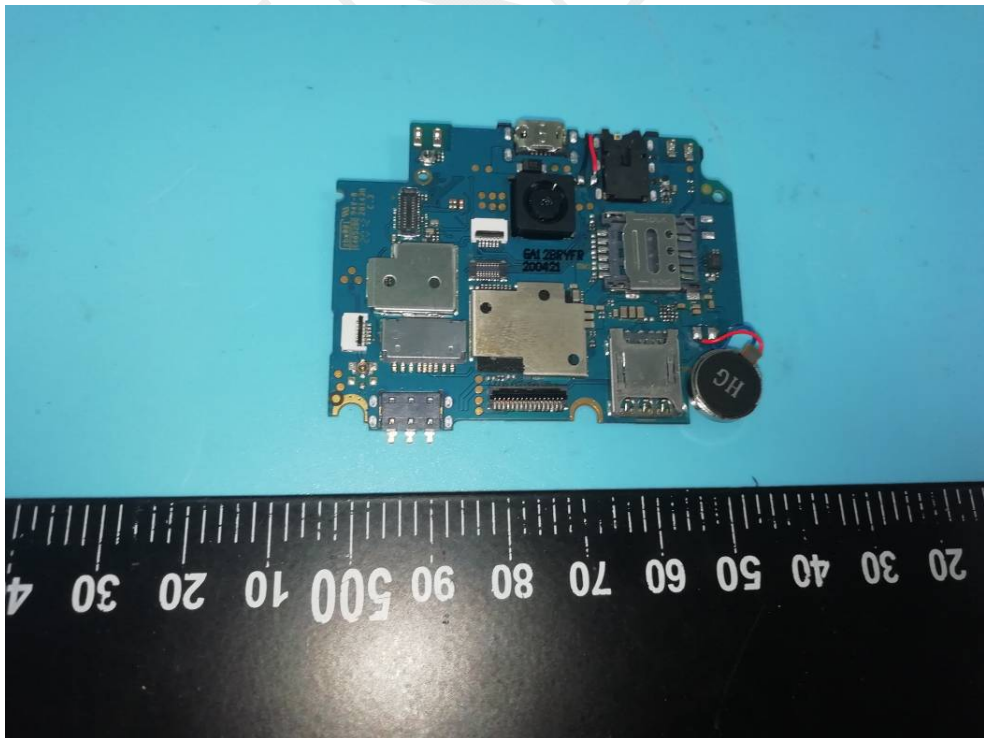

**EXHIBIT C - EUT INTERNAL PHOTOGRAPHS**

Model: C6L 2020

BT/WIFI  
Antenna

4G auxiliary  
Antenna

2/3/4G  
Antenna

Model: J7L

Battery Label