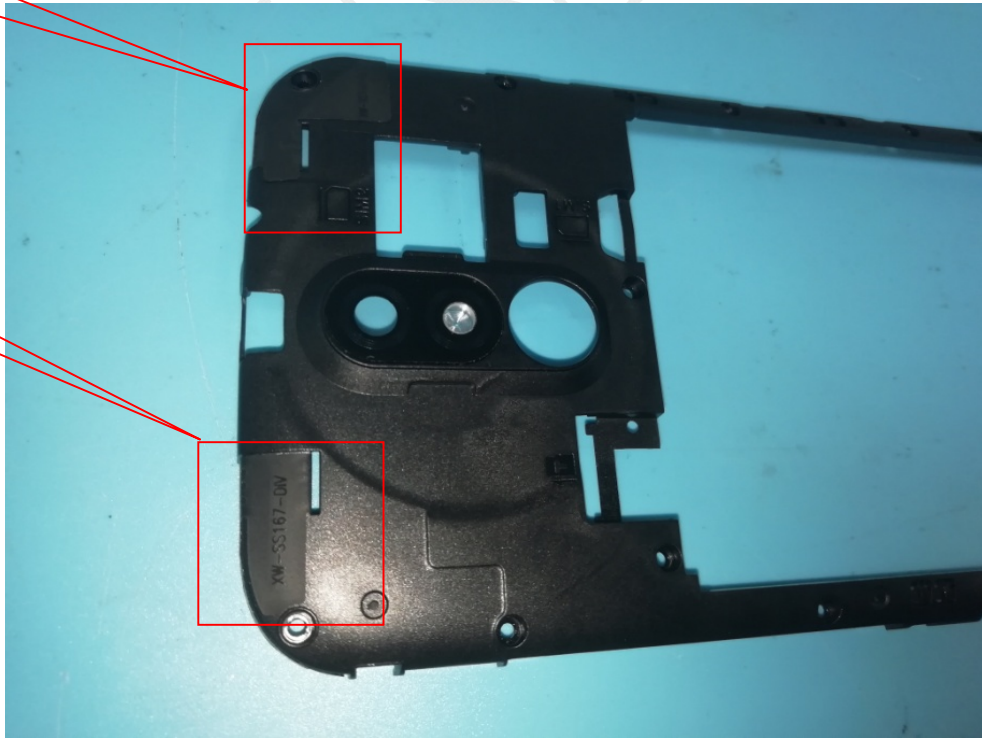

**EXHIBIT C - EUT INTERNAL PHOTOGRAPHS**

Model: C6L 2020

BT/WIFI  
Antenna

4G auxiliary  
Antenna

2/3/4G  
Antenna

Model: J7L

Battery Label