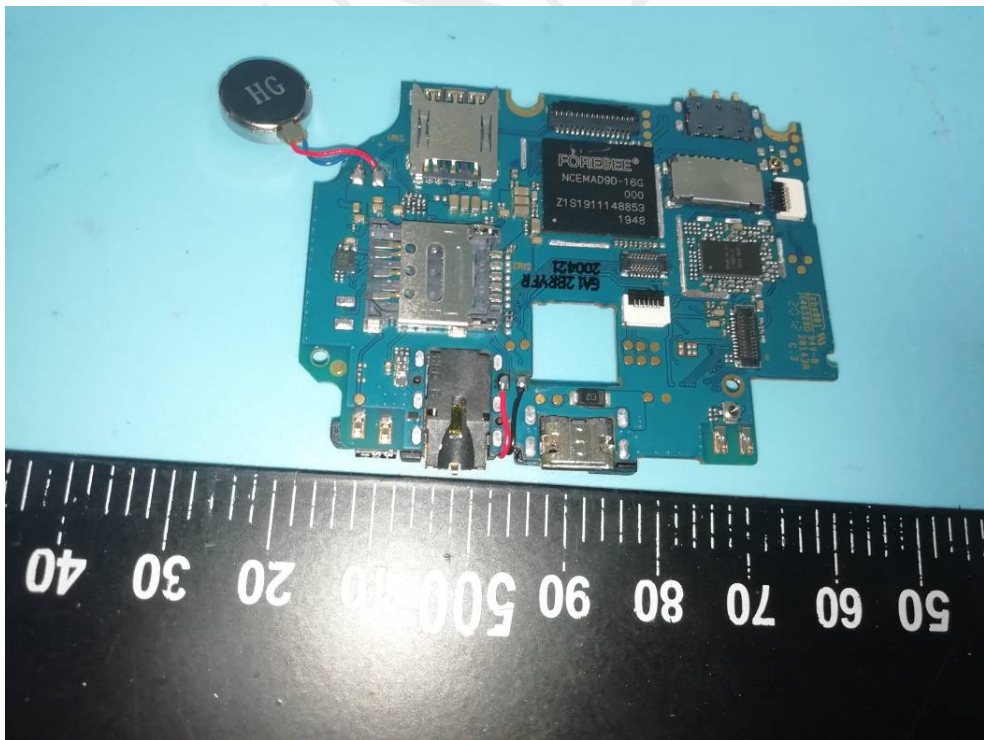

**EXHIBIT C - EUT INTERNAL PHOTOGRAPHS**

Model: C6L 2020

BT/WIFI  
Antenna

4G auxiliary  
Antenna

2/3/4G  
Antenna

Model: J7L

Battery Label