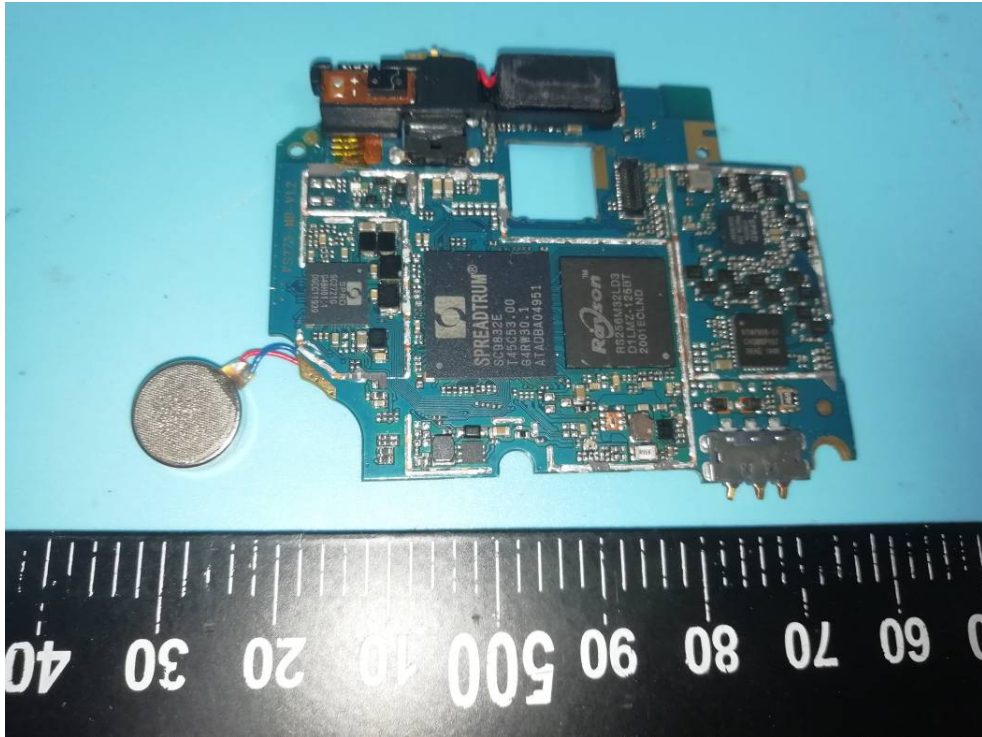

**EXHIBIT C - EUT INTERNAL PHOTOGRAPHS**

Model: C6L 2020

BT/WIFI  
Antenna

4G auxiliary  
Antenna

2/3/4G  
Antenna

Model: J7L

Battery Label