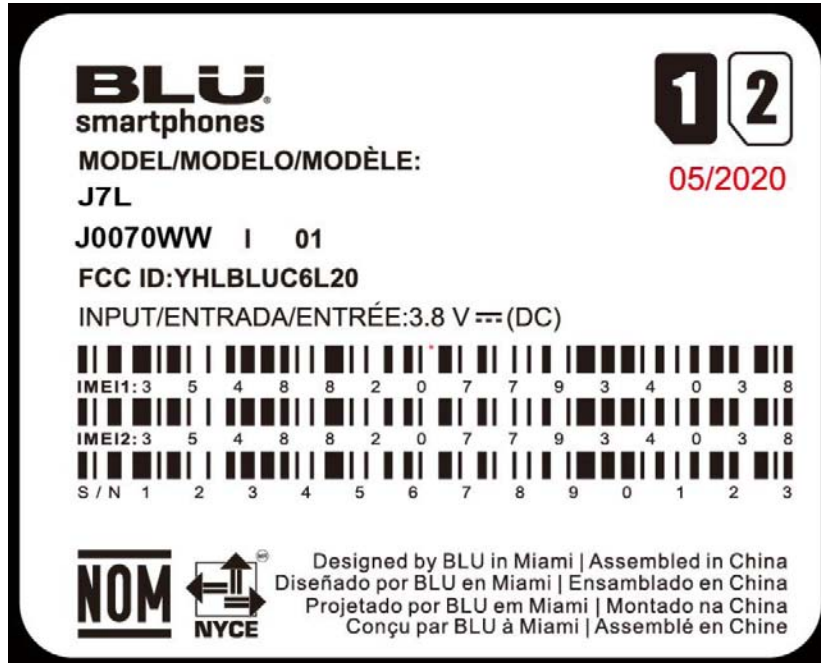

Model: J7L

FCC ID Label

FCC ID Label Location Information