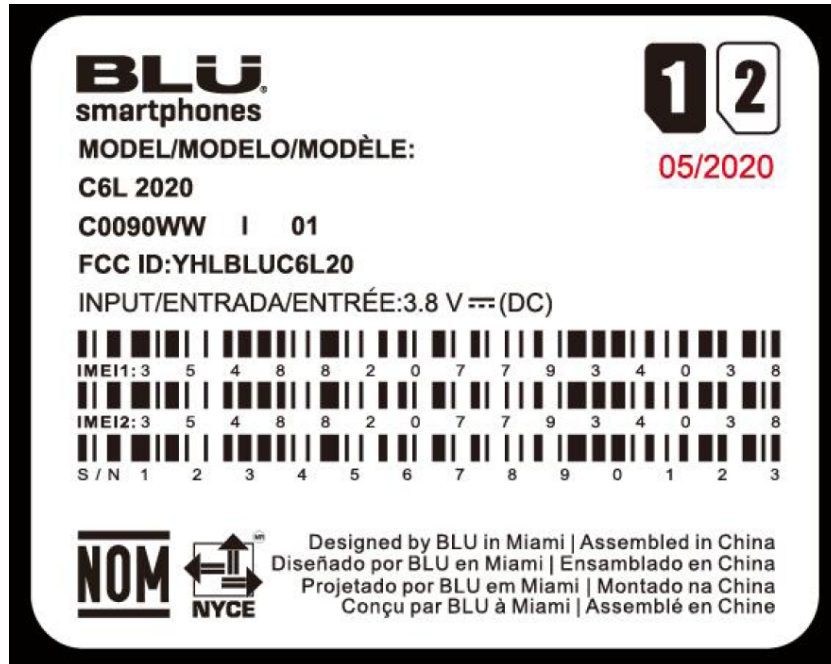

## EXHIBIT A - FCC ID LABEL AND LOCATION

Model: C6L 2020

### FCC ID Label

### FCC ID Label Location Information

The label shown shall be permanently affixed at a conspicuous location on the device and be readily visible to the user at the time purchase (Labeling requirements per 2.925)