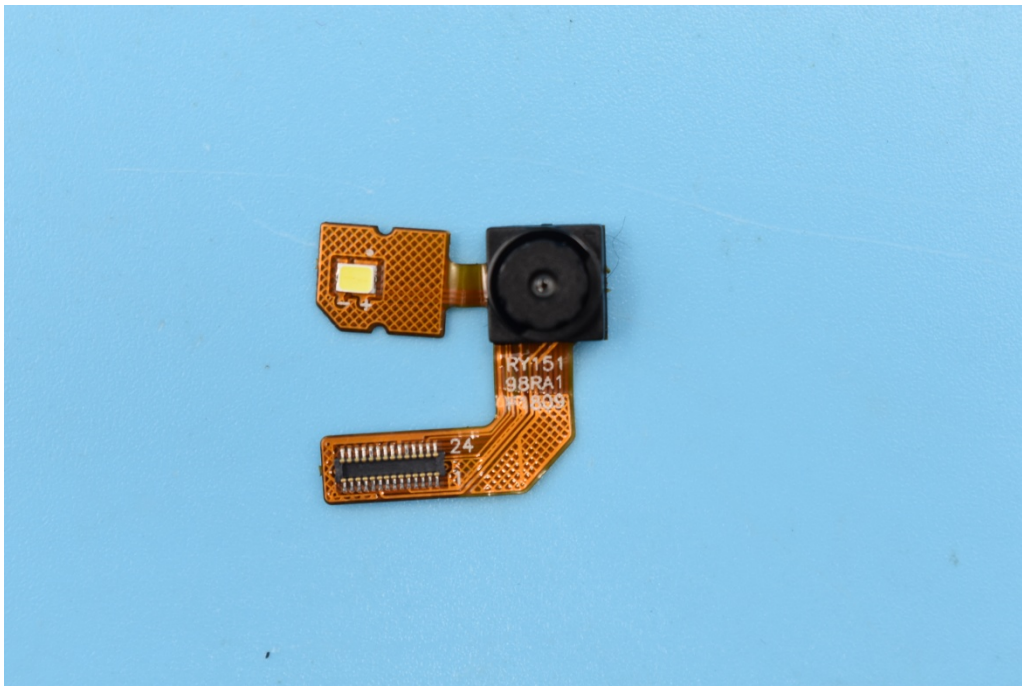

FCC ID: YHLBLUC6L

Internal Photos

1. EUT uncover view

2. Mainboard front view

3. Mainboard rear view

4. Antenna view

WWAN Main Antenna

WWAN DRX Antenna

BT/ WLAN/GPS Antenna