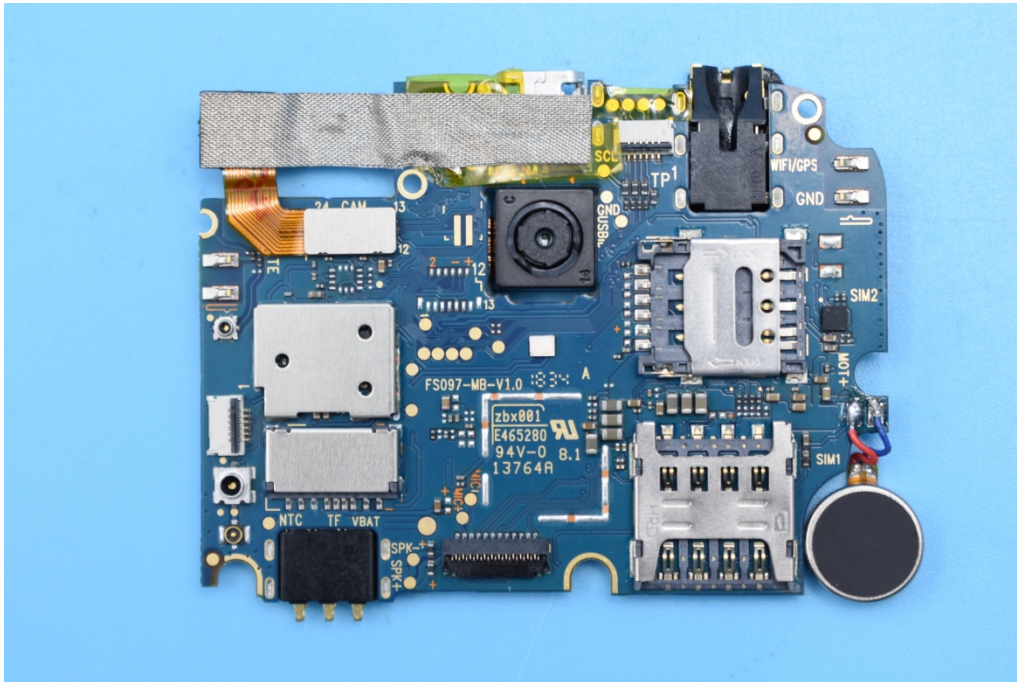

FCC ID: YHLBLUC6L

Internal Photos

1. EUT uncover view

2. Mainboard front view

3. Mainboard rear view

4. Antenna view

WWAN Main Antenna

WWAN DRX Antenna

BT/ WLAN/GPS Antenna