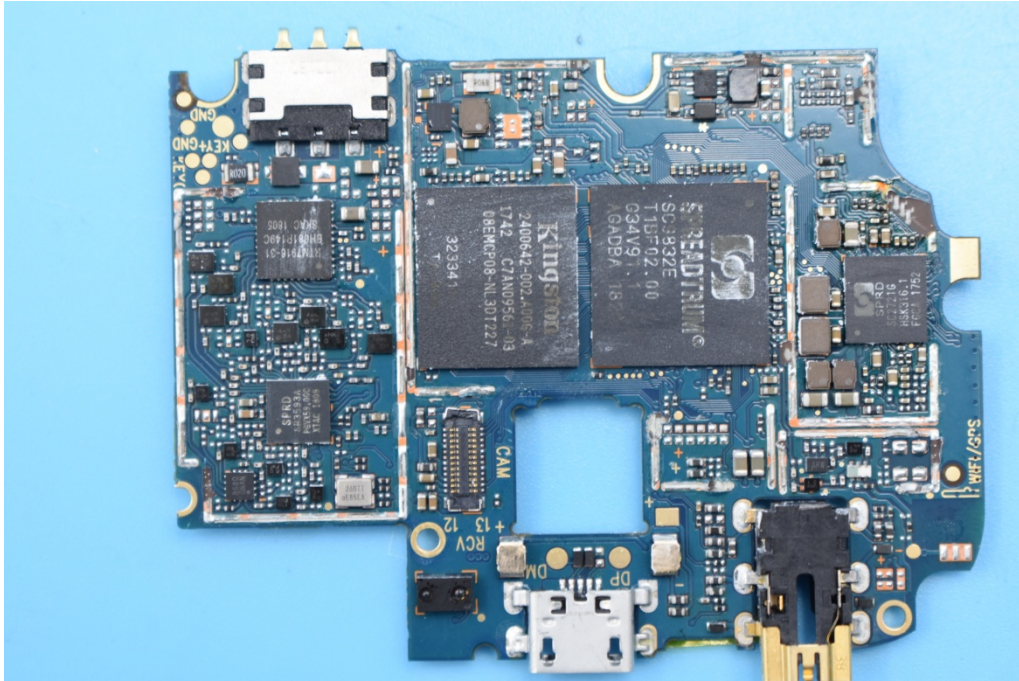

FCC ID: YHLBLUC6L

Internal Photos

1. EUT uncover view

2. Mainboard front view

3. Mainboard rear view

4. Antenna view

WWAN Main Antenna

WWAN DRX Antenna

BT/ WLAN/GPS Antenna