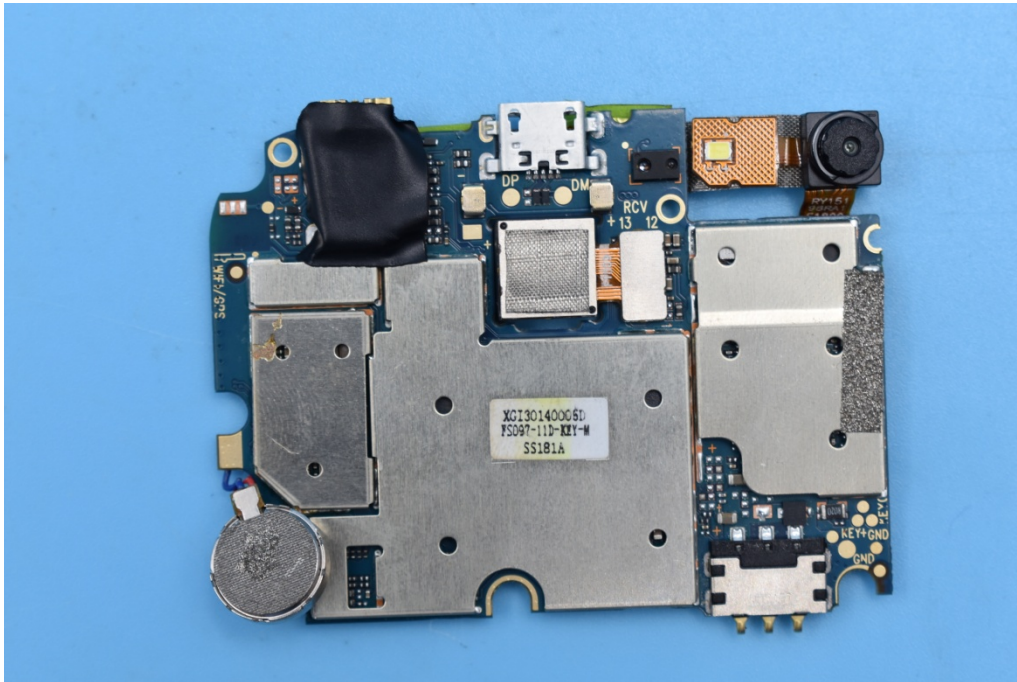

FCC ID: YHLBLUC6L

Internal Photos

1. EUT uncover view

2. Mainboard front view

3. Mainboard rear view

4. Antenna view

WWAN Main Antenna

WWAN DRX Antenna

BT/ WLAN/GPS Antenna