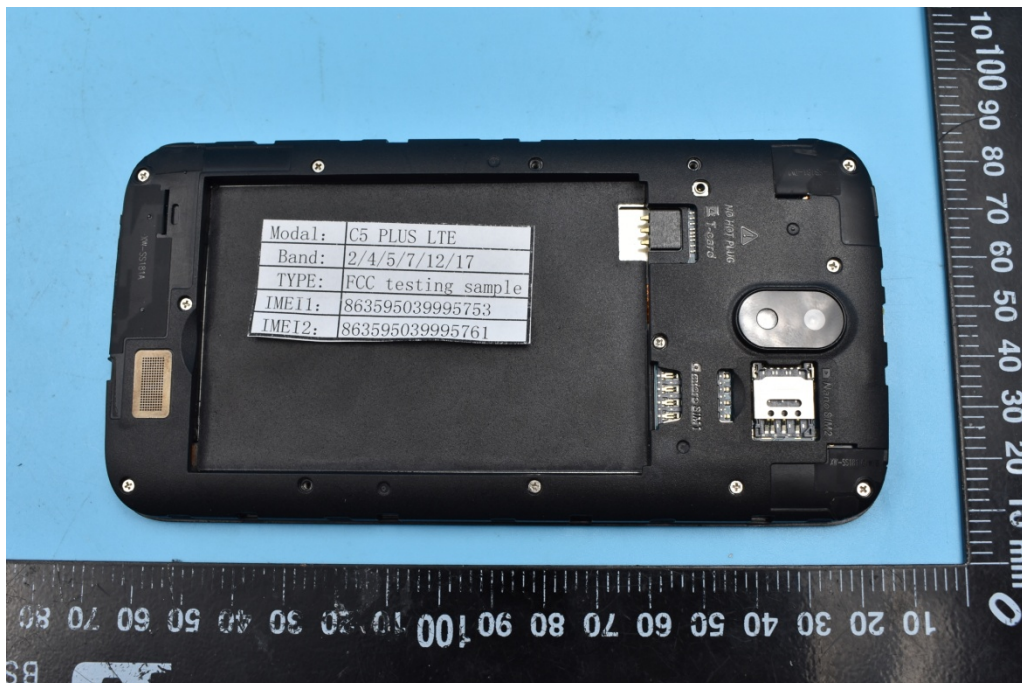

FCC ID: YHLBLUC6L

Internal Photos

1. EUT uncover view

2. Mainboard front view

3. Mainboard rear view

4. Antenna view

WWAN Main Antenna

WWAN DRX Antenna