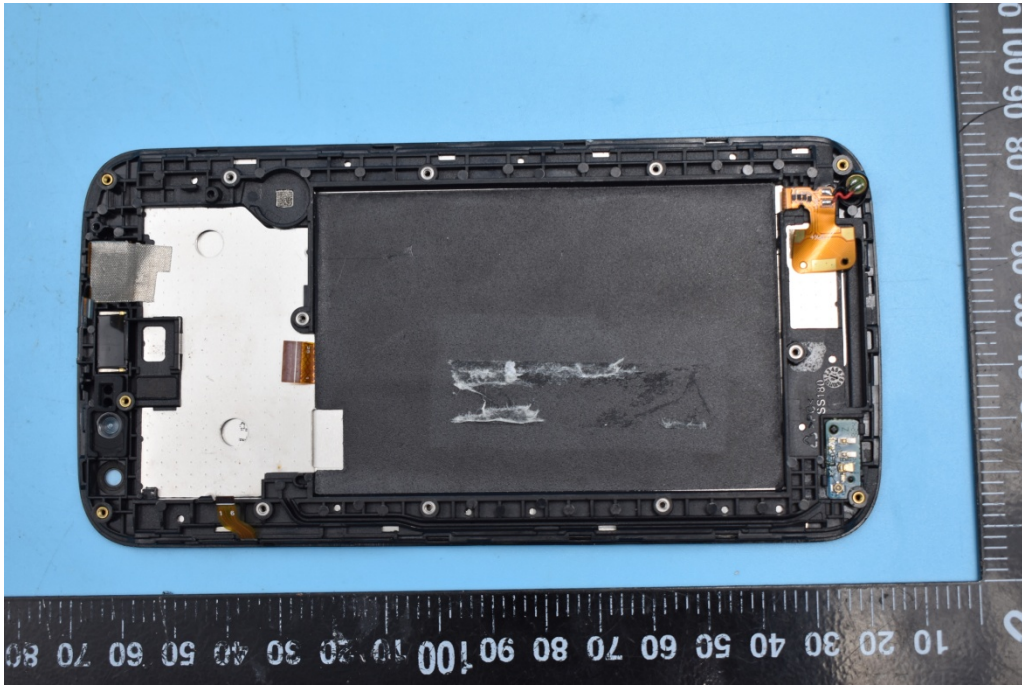

FCC ID: YHLBLUC6L

Internal Photos

1. EUT uncover view

2. Mainboard front view

3. Mainboard rear view

4. Antenna view

WWAN Main Antenna

WWAN DRX Antenna

BT/ WLAN/GPS Antenna