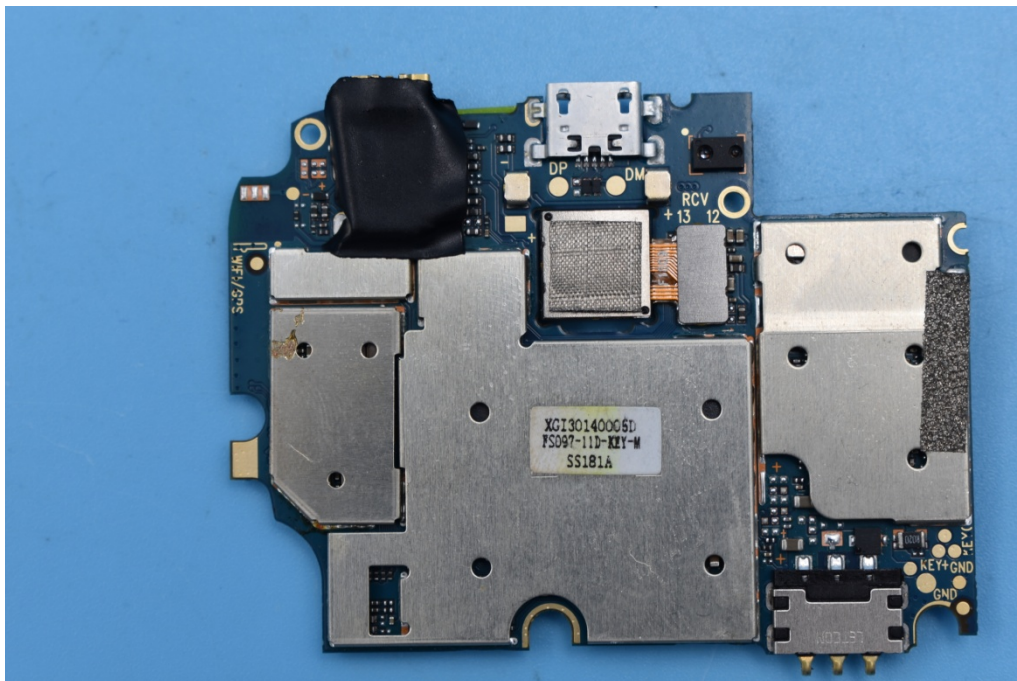

FCC ID: YHLBLUC6L

Internal Photos

1. EUT uncover view

2. Mainboard front view

3. Mainboard rear view

4. Antenna view

WWAN Main Antenna

WWAN DRX Antenna

BT/ WLAN/GPS Antenna