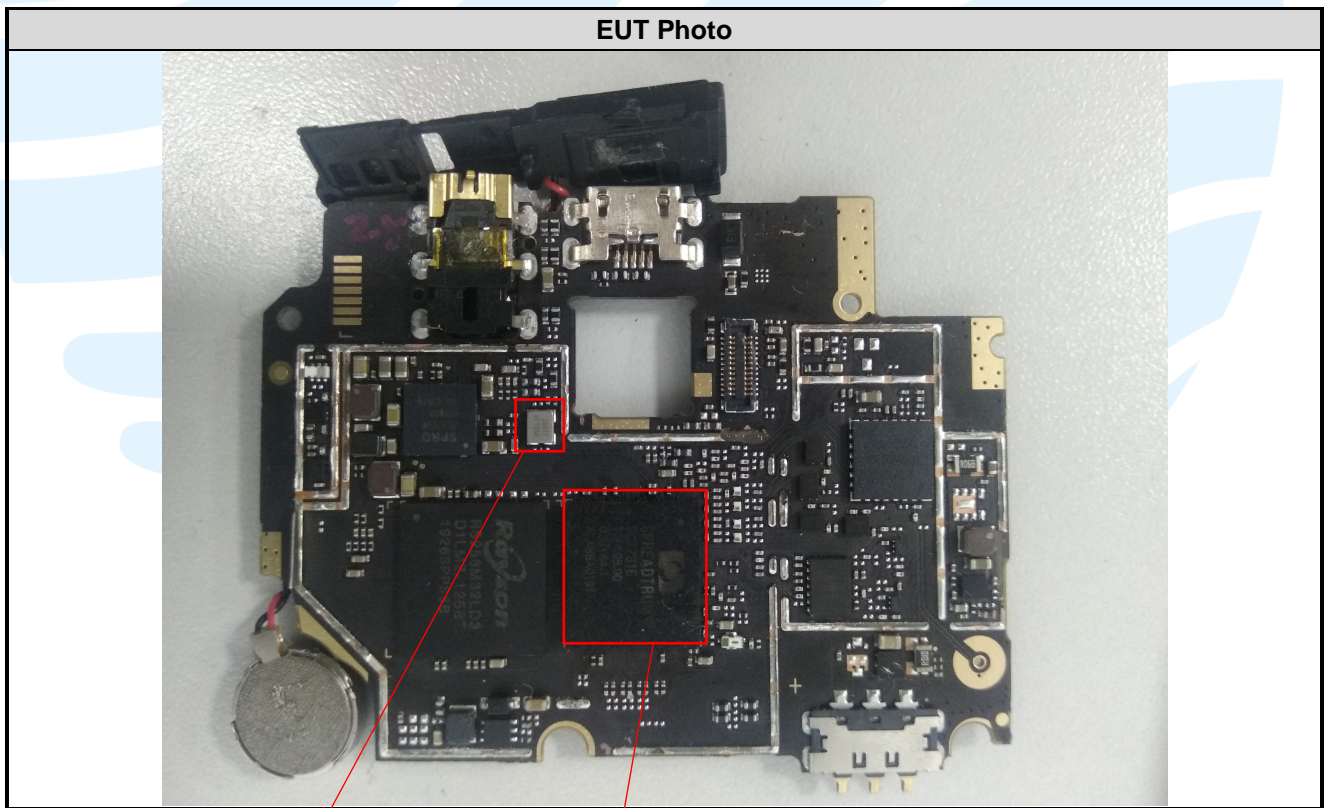

26MHz Crystal

SC7731E