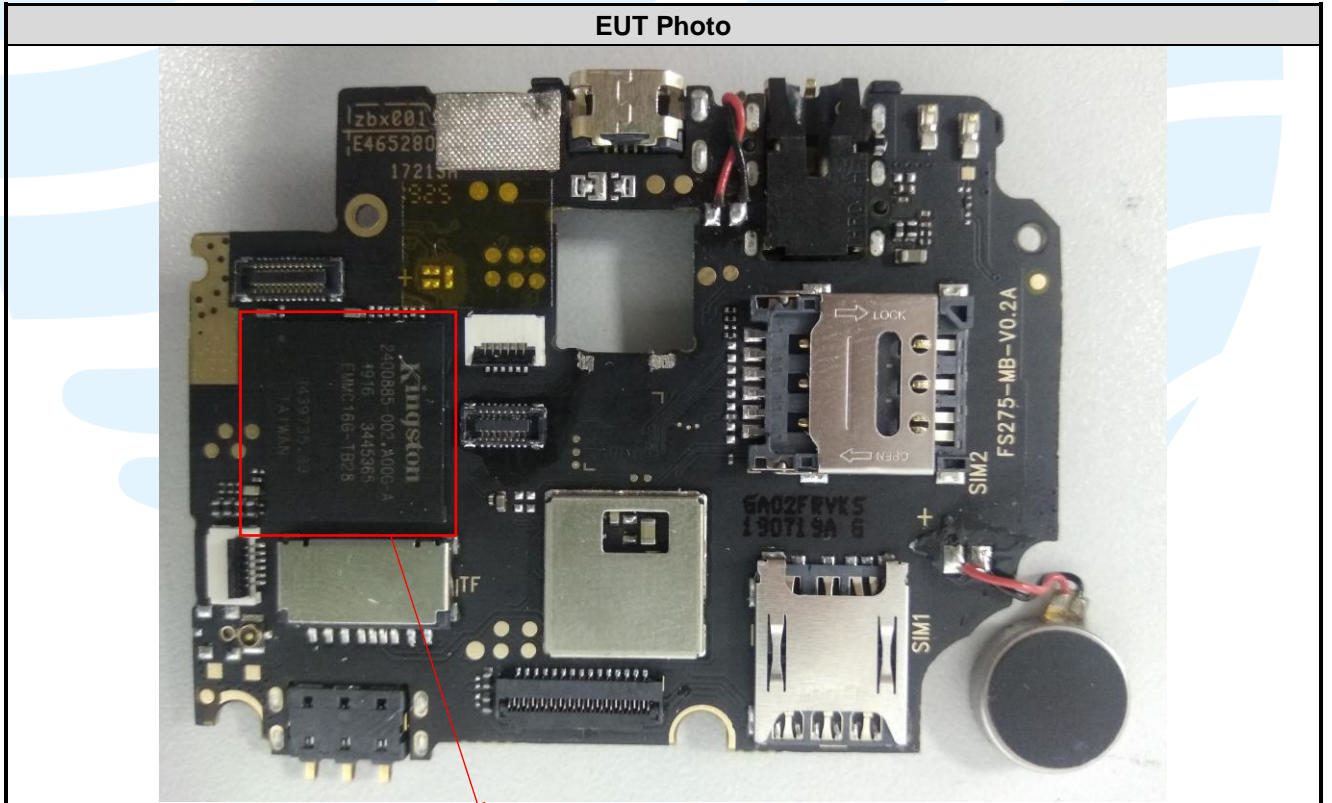

J4: 32G ROM

C5 PLUS: 16G ROM