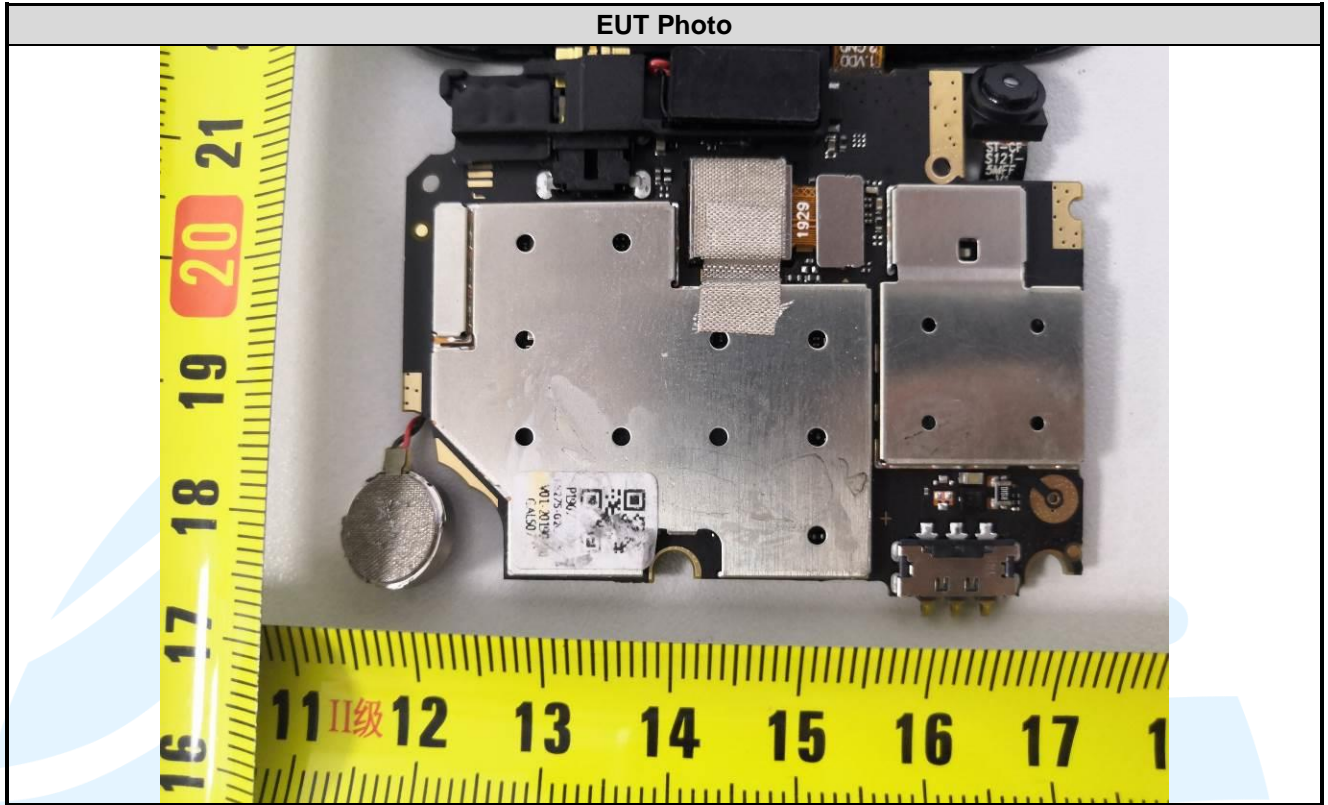

C5 PLUS: 16G ROM

26MHz Crystal

SC7731E