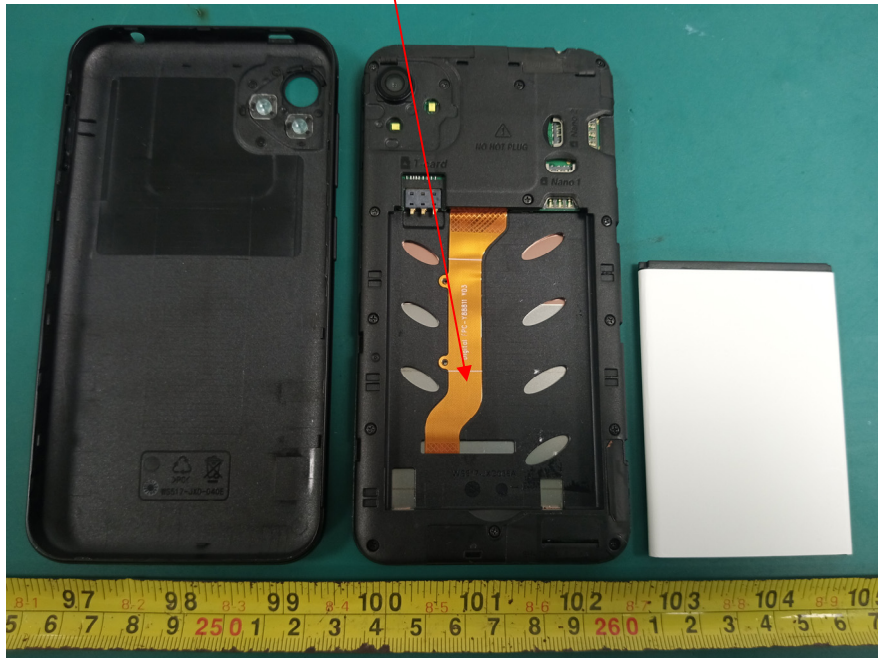

EXHIBIT A - FCC ID LABEL AND LOCATION

FCC ID Label

FCC ID Label Location Information

The label shown shall be permanently affixed at a conspicuous location on the device and be readily visible to the user at the time purchase (Labeling requirements per 2.925)