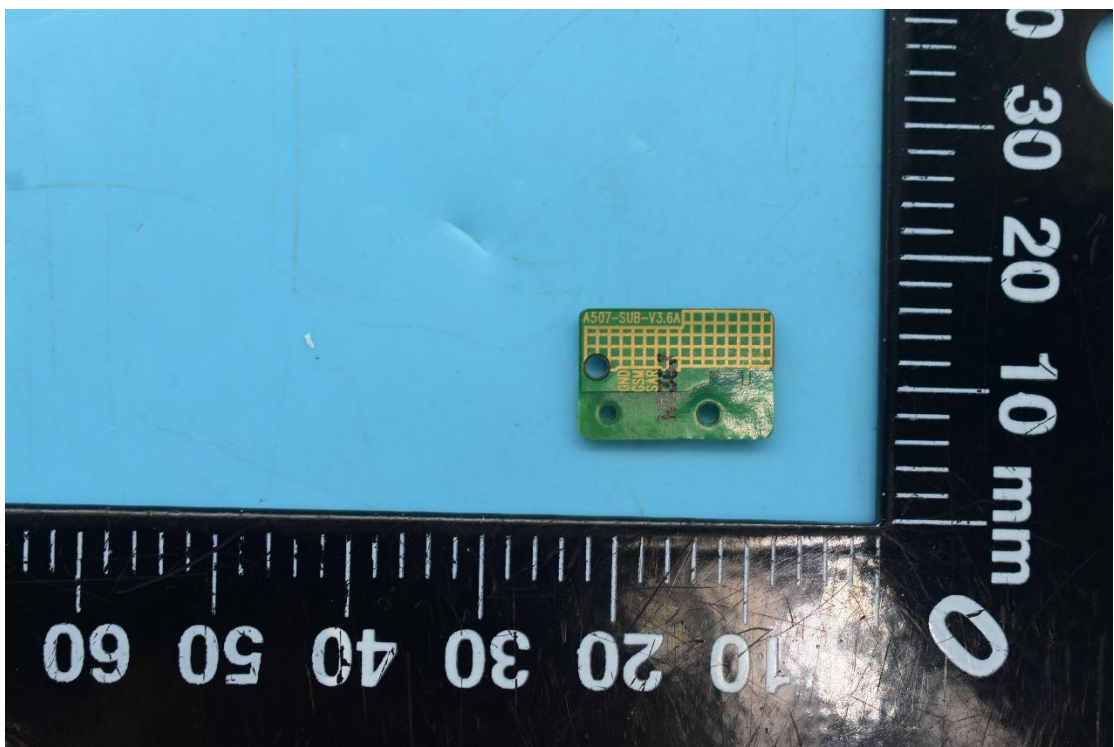

FCC ID:YHLBLUC5LMAX

Internal Photos

1. EUT uncover view

2. Antenna view