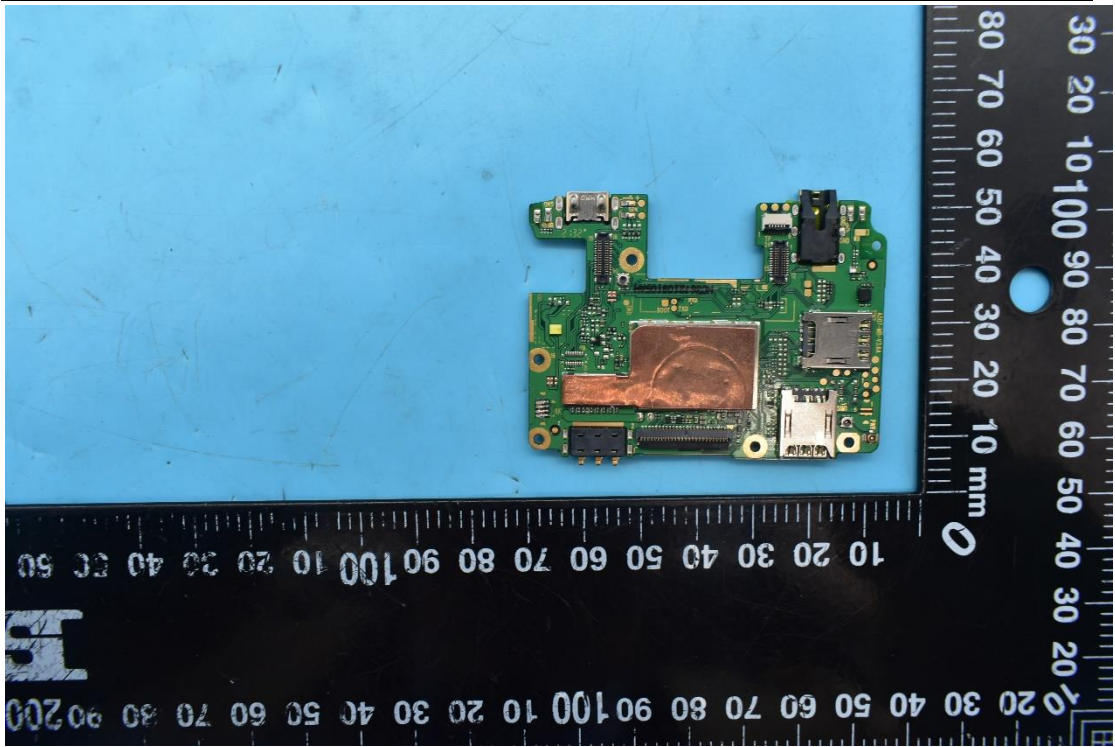

FCC ID:YHLBLUC5LMAX

Internal Photos

1. EUT uncover view

2. Antenna view