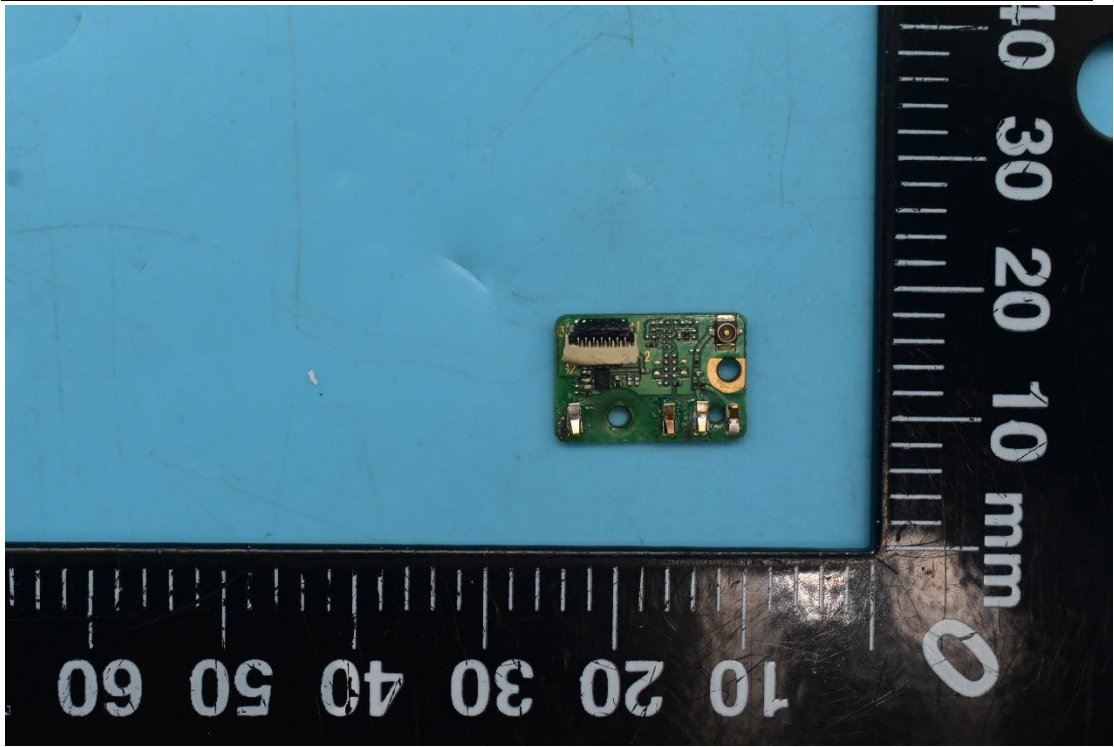

FCC ID:YHLBLUC5LMAX

Internal Photos

1. EUT uncover view

2. Antenna view