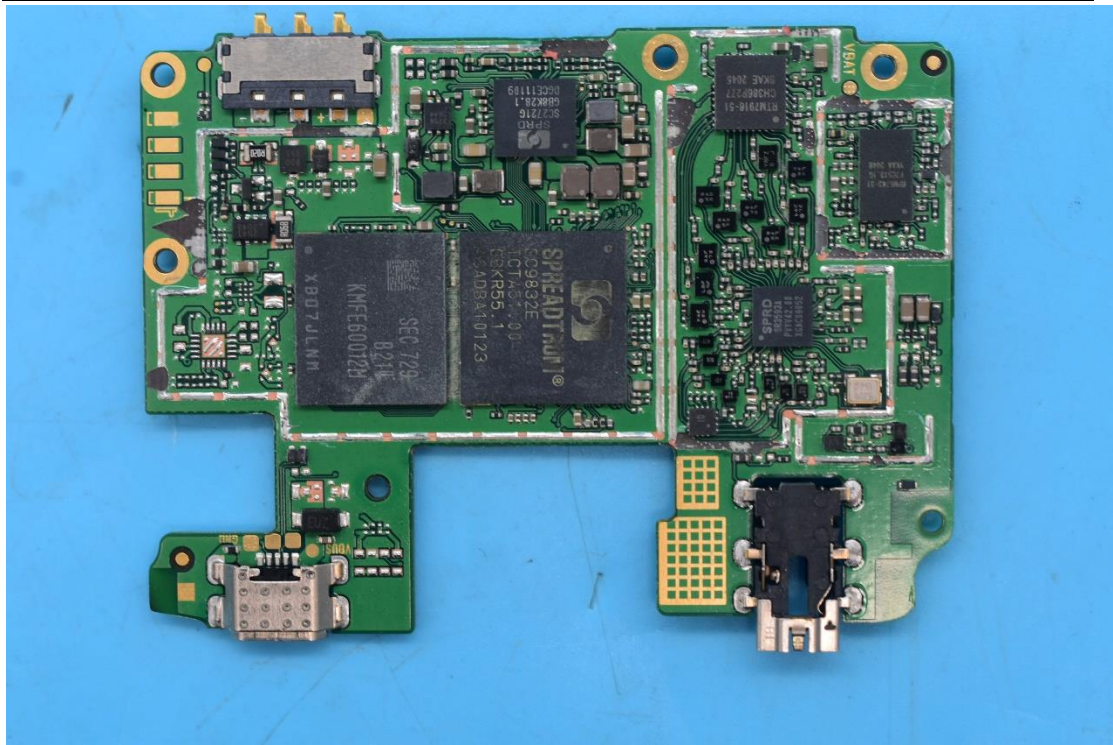

FCC ID:YHLBLUC5LMAX

Internal Photos

1. EUT uncover view

2. Antenna view