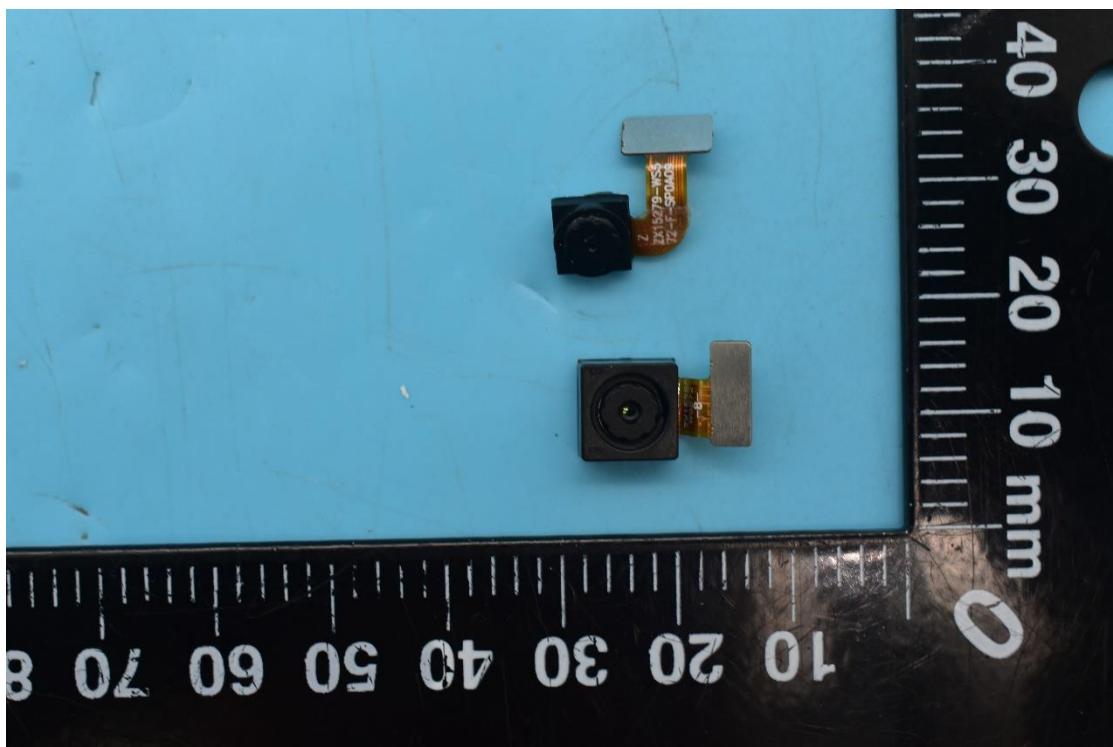

FCC ID:YHLBLUC5LMAX

Internal Photos

1. EUT uncover view

2. Antenna view