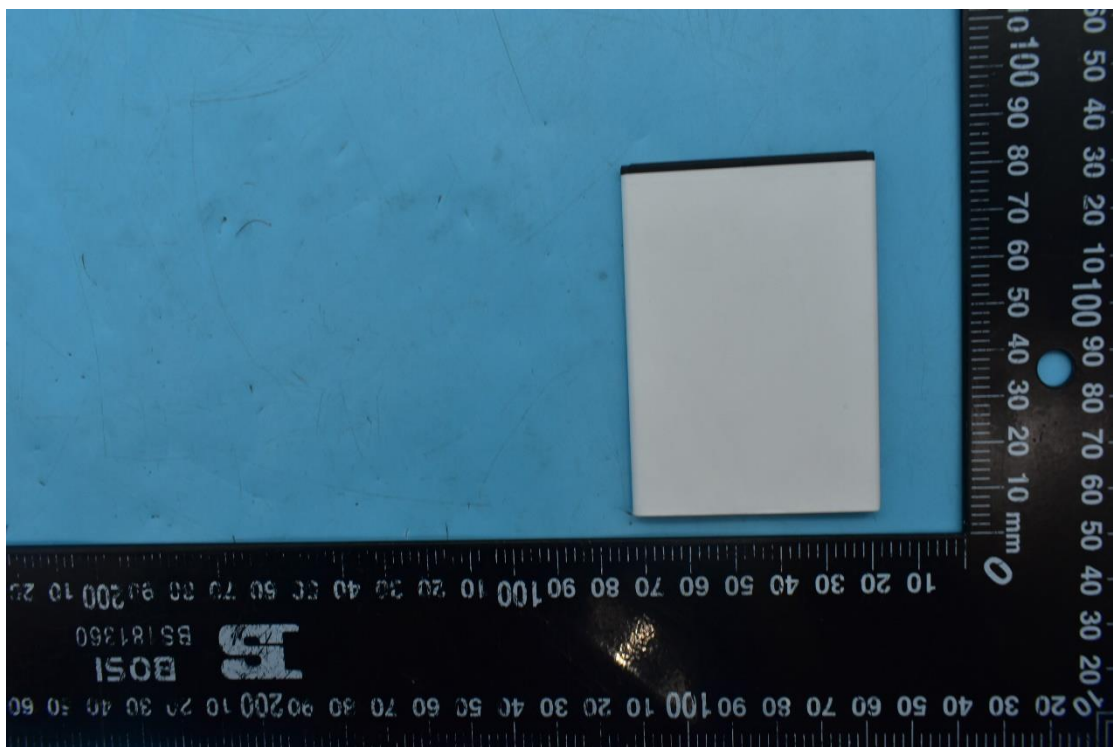

FCC ID:YHLBLUC5LMAX

Internal Photos

1. EUT uncover view

2. Antenna view