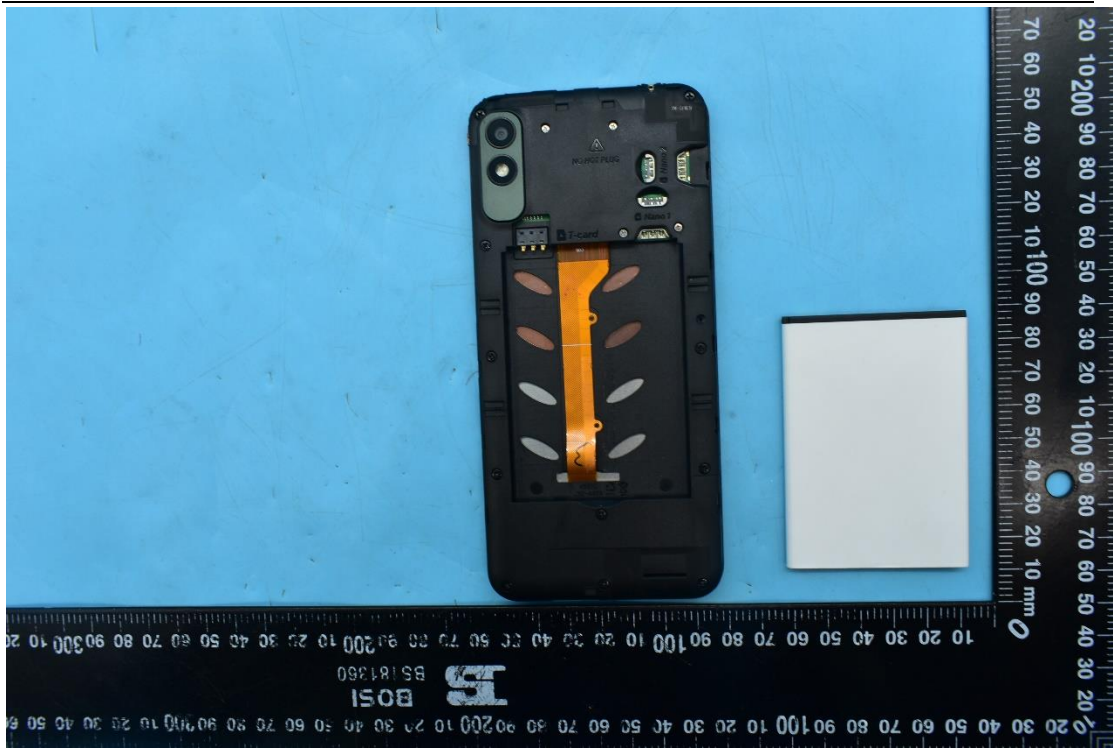

FCC ID:YHLBLUC5LMAX

Internal Photos

1. EUT uncover view

2. Antenna view