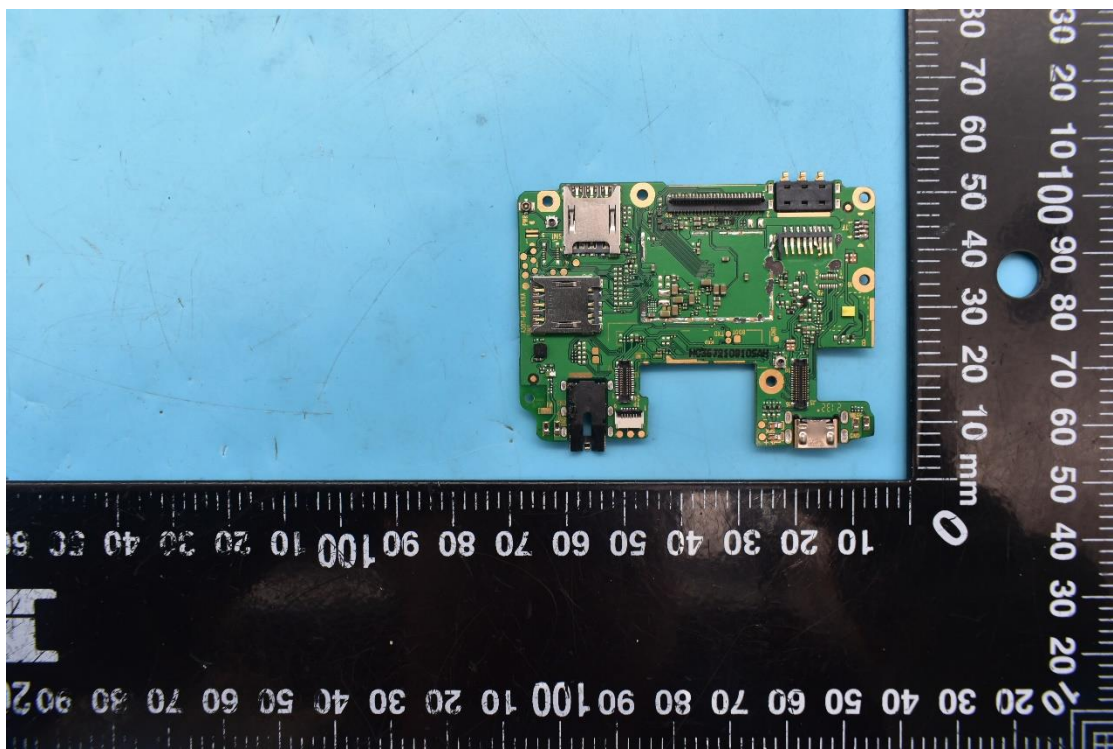

FCC ID:YHLBLUC5LMAX

Internal Photos

1. EUT uncover view

2. Antenna view