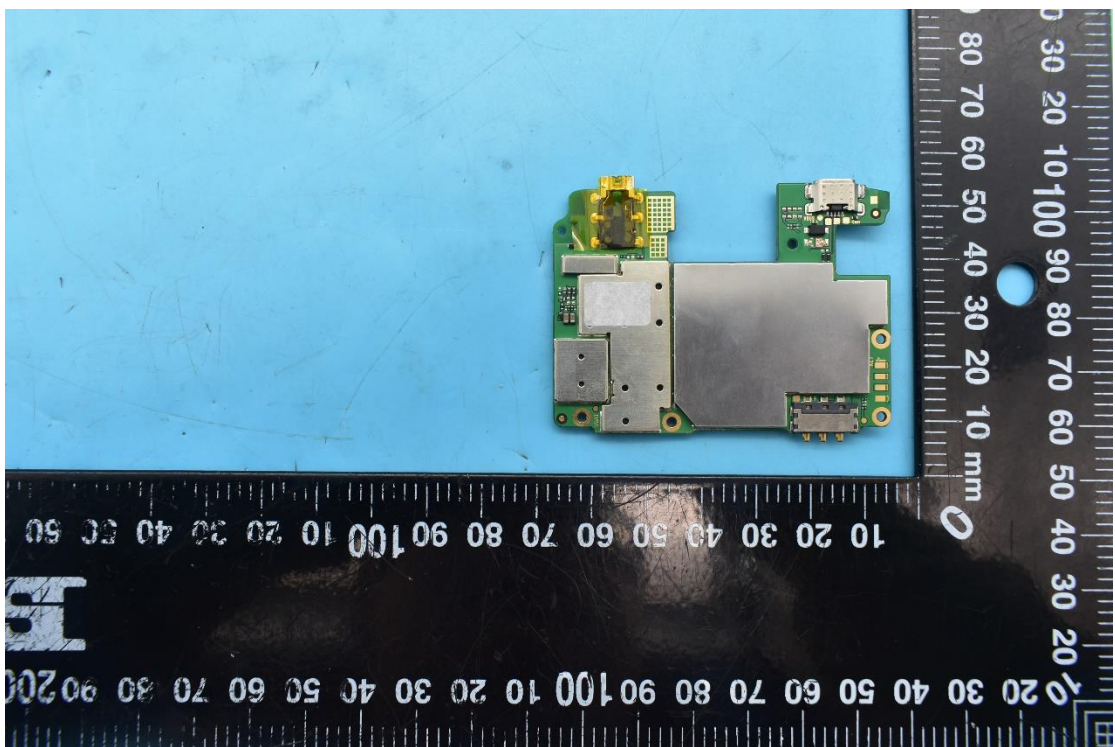

FCC ID:YHLBLUC5LMAX

Internal Photos

1. EUT uncover view

2. Antenna view