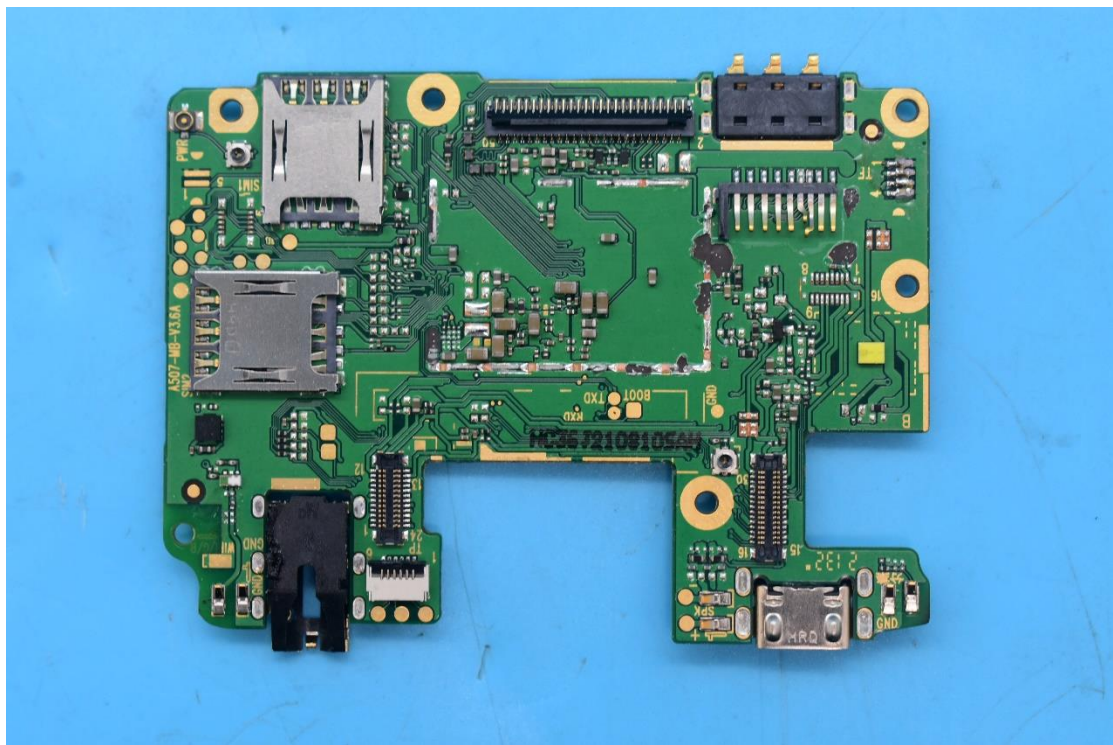

FCC ID:YHLBLUC5LMAX

Internal Photos

1. EUT uncover view

2. Antenna view