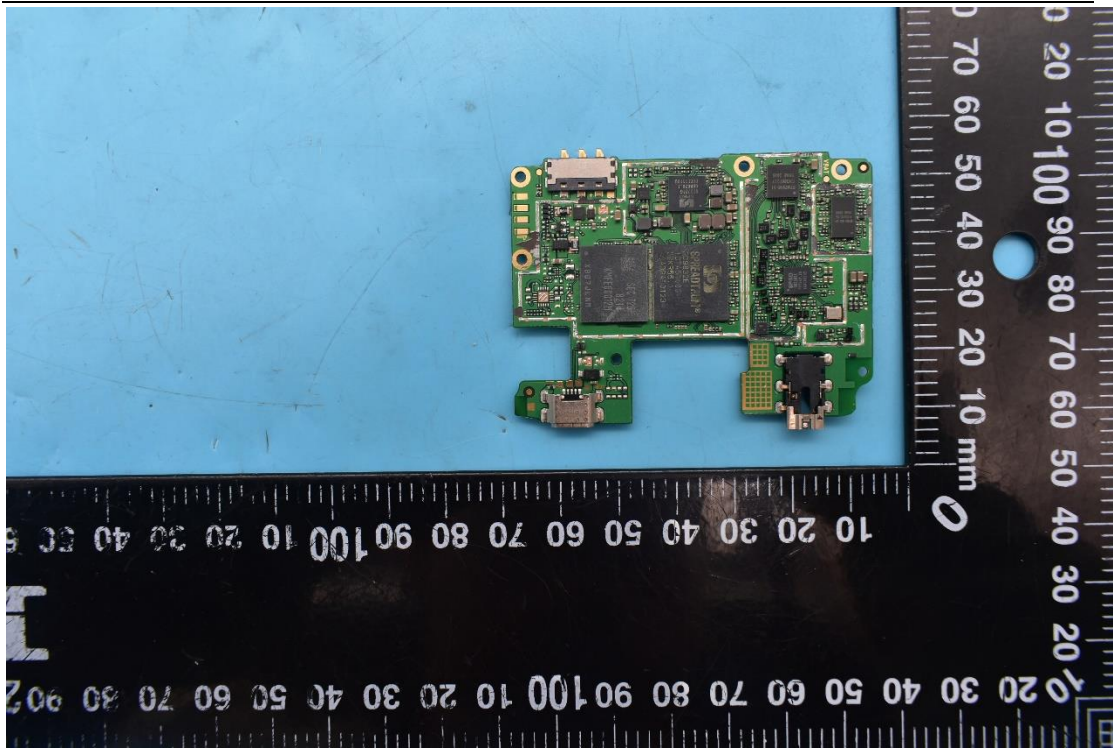

FCC ID:YHLBLUC5LMAX

Internal Photos

1. EUT uncover view

2. Antenna view