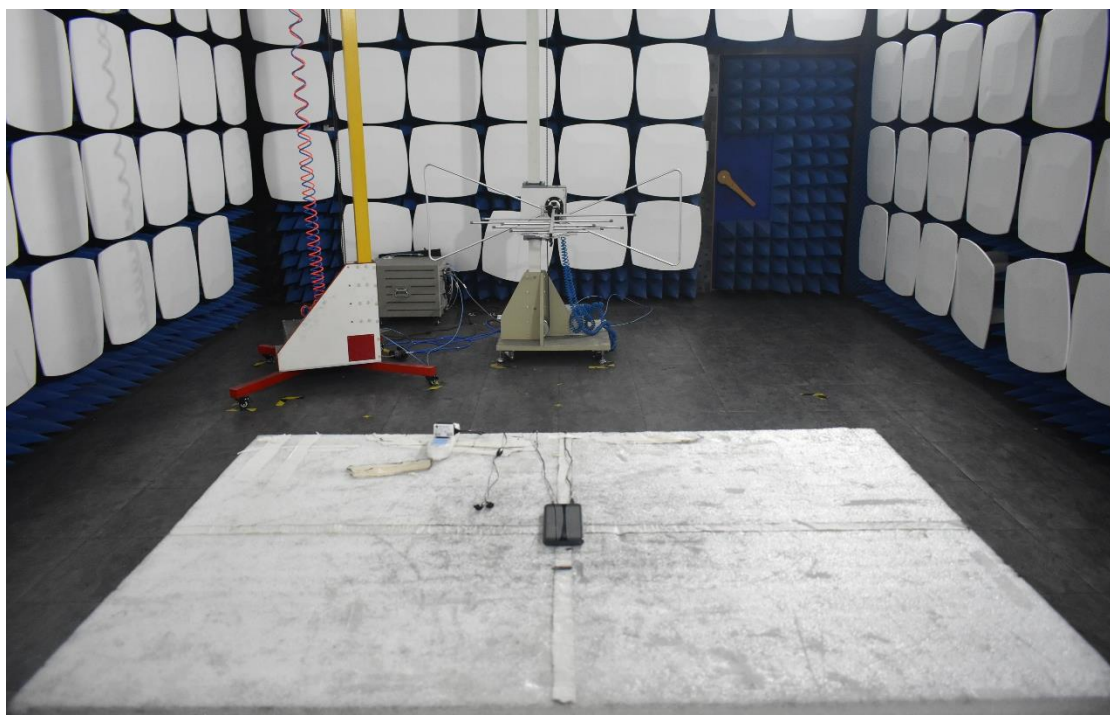

FCC ID:YHLBLUC5LMAX

Test Setup Photos

1. RF measurement setup

(GSM&WCDMA<E)

2. Radiated Spurious Emission(30MHz-1GHz)

3. Radiated Spurious Emission(above 1GHz)