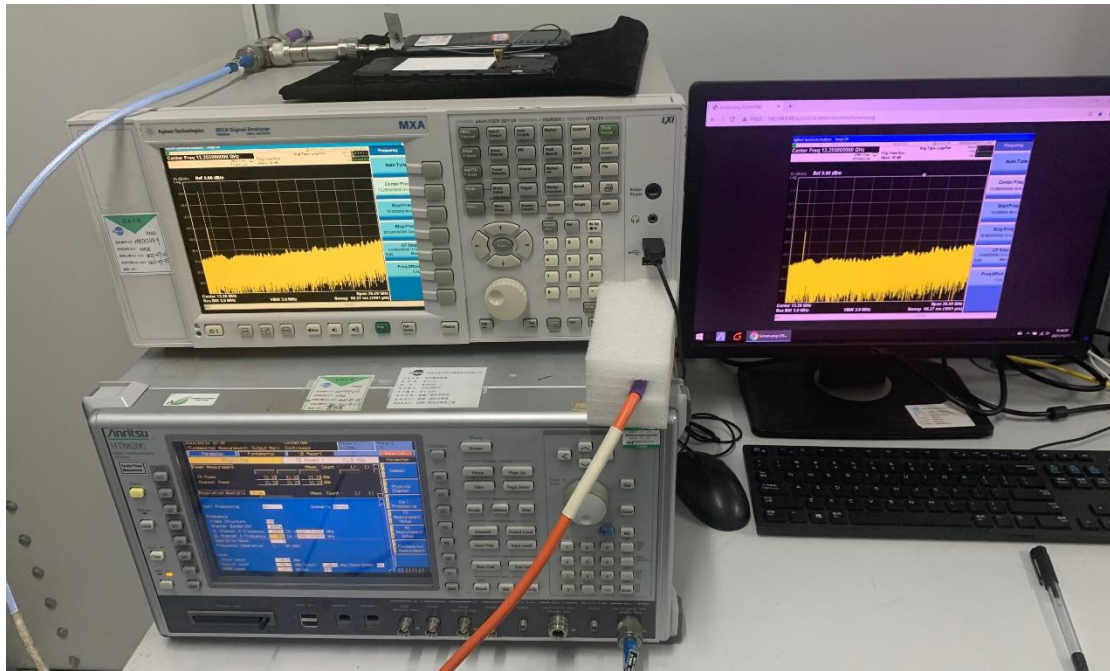

FCC ID:YHLBLUC5LMAX

Test Setup Photos

1. RF measurement setup

(GSM&WCDMA<E)

2. Radiated Spurious Emission(30MHz-1GHz)

3. Radiated Spurious Emission(above 1GHz)